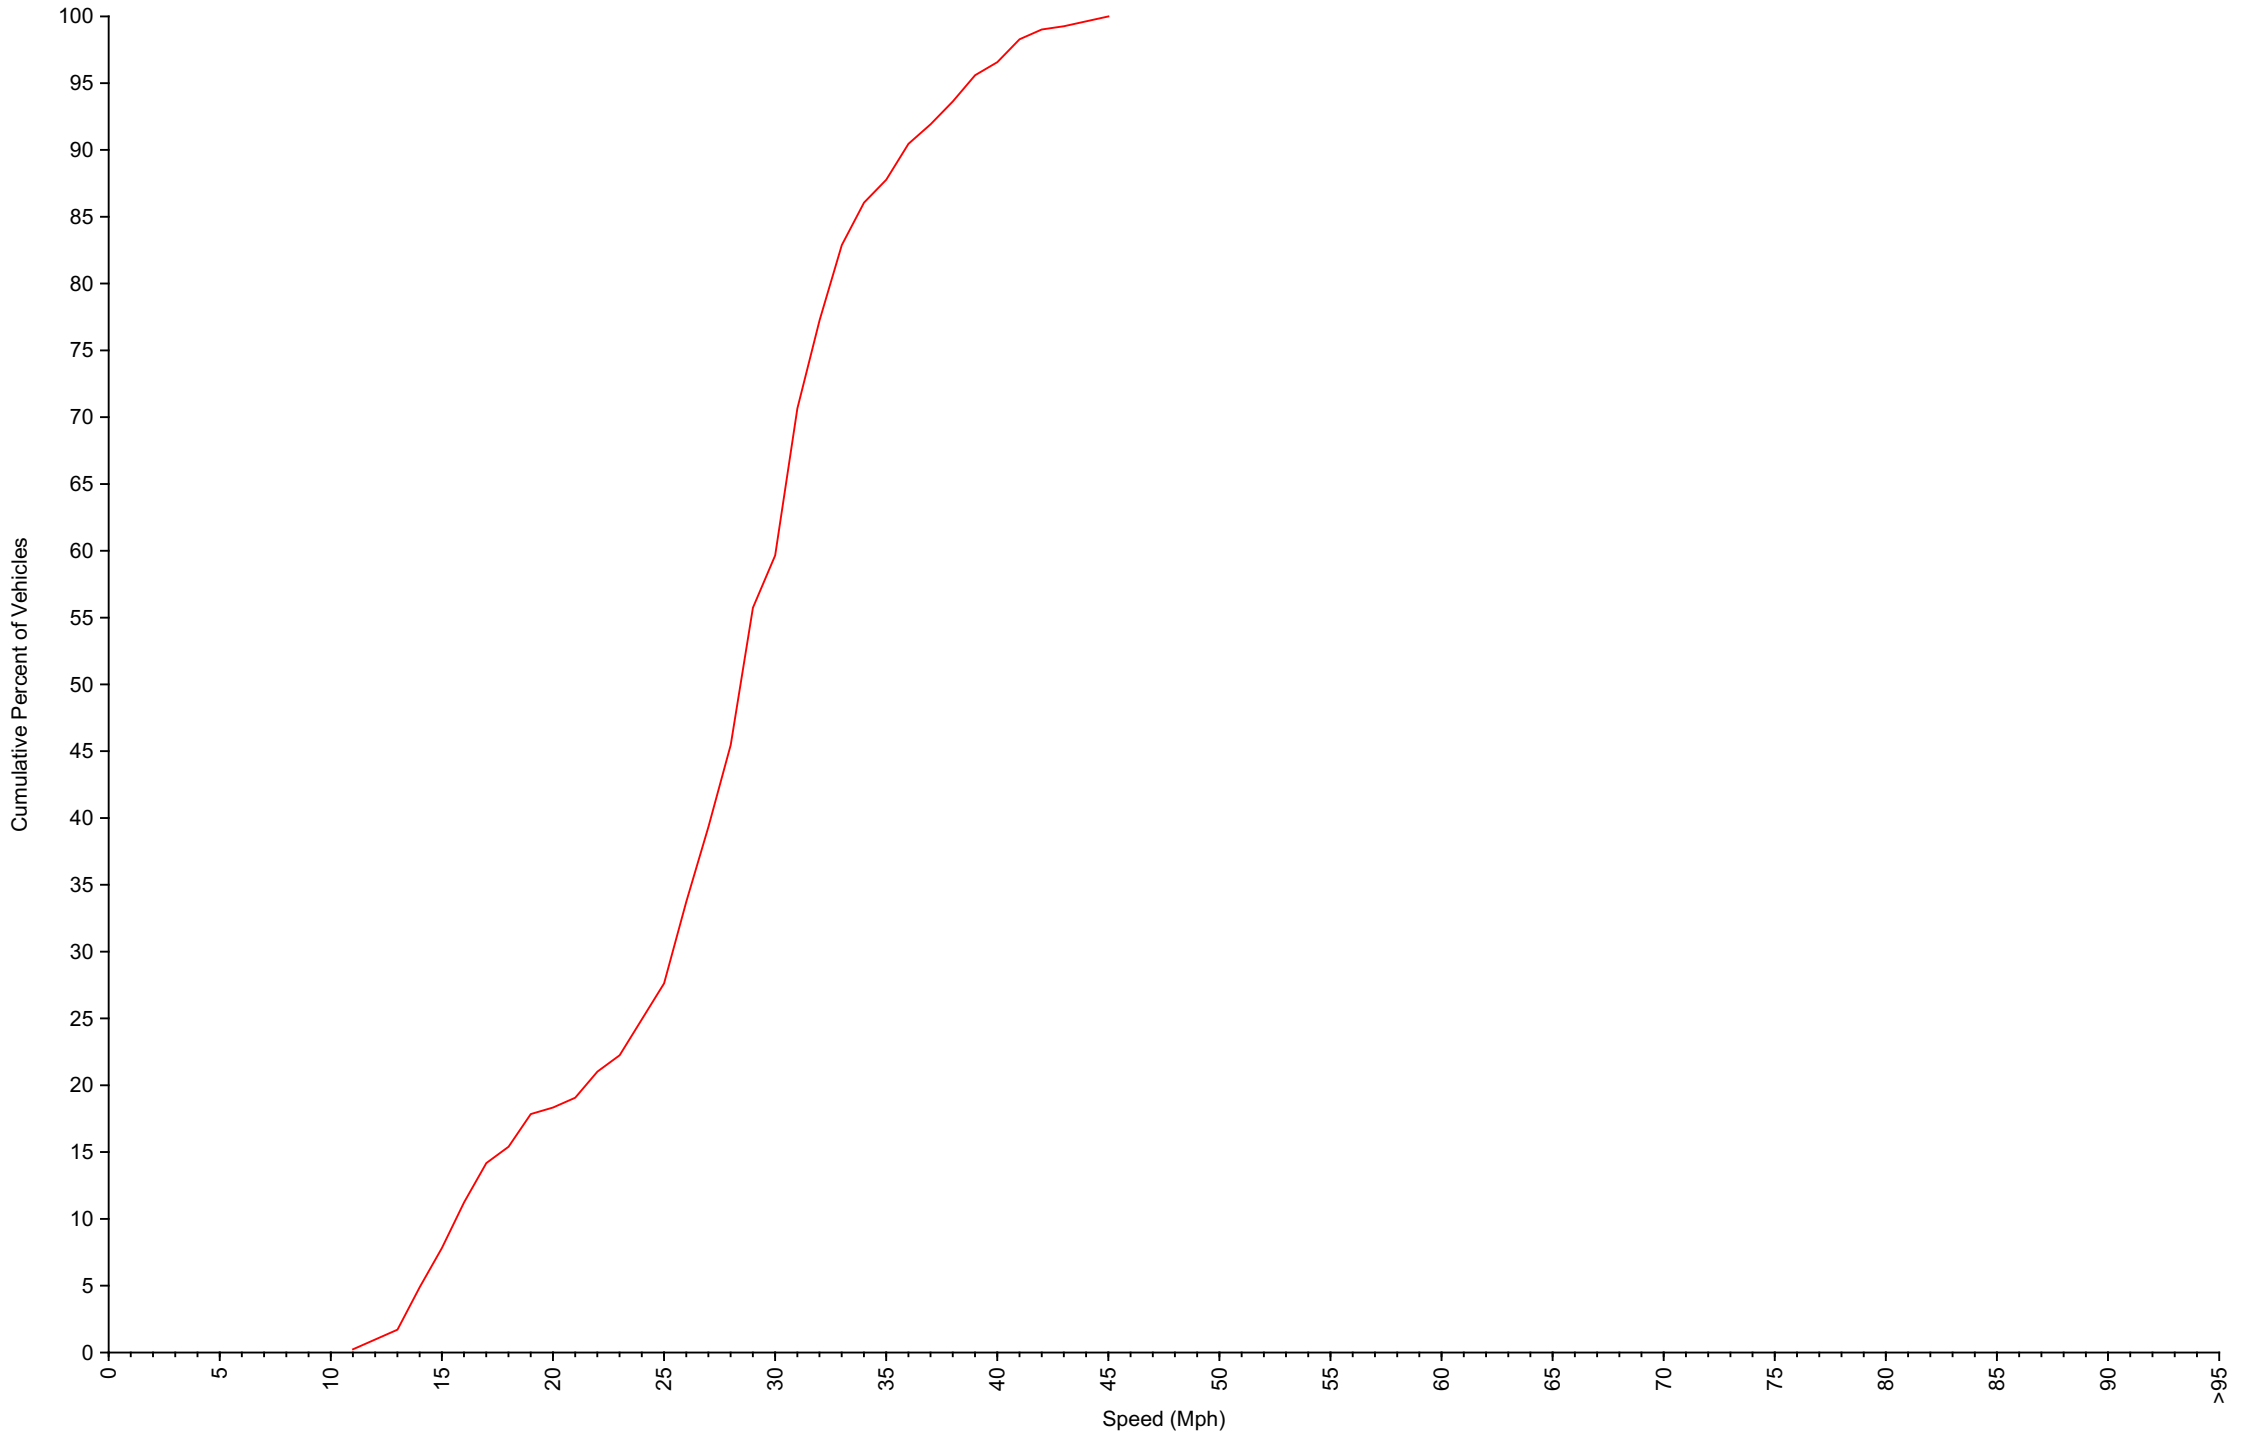

Cumulative Speed Distribution Curve

Daily Overview for Sun Nov 21 2021

Traffic Report

November - Kew Pendra

Daily Overview for Mon Nov 22 2021

Vehicle Speed Classes (Mph)

	<10	10 20	20 30	30 40	40 50	50 60	60 70	70 80	80 90	90 100	>100	Total	85th Percentile
00:00	0	1	0	0	0	0	0	0	0	0	0	1	16.7
01:00	0	0	0	2	0	0	0	0	0	0	0	2	37.5
02:00	0	0	0	0	0	0	0	0	0	0	0	0	0.0
03:00	0	0	0	0	0	0	0	0	0	0	0	0	0.0
04:00	0	1	0	0	0	0	0	0	0	0	0	1	13.6
05:00	0	0	0	0	0	0	0	0	0	0	0	0	0.0
06:00	0	1	1	3	2	0	0	0	0	0	0	7	39.9
07:00	0	7	5	8	2	0	0	0	0	0	0	22	37.7
08:00	0	12	11	25	0	0	0	0	0	0	0	48	35.3
09:00	0	15	13	24	3	0	0	0	0	0	0	55	35.6
10:00	0	7	18	20	0	0	0	0	0	0	0	45	35.1
11:00	0	3	11	14	0	0	0	0	0	0	0	28	31.8
12:00	0	9	15	19	2	0	0	0	0	0	0	45	33.3
13:00	0	12	23	20	0	0	0	0	0	0	0	55	32.9
14:00	0	8	17	22	1	0	0	0	0	0	0	48	34.7
15:00	0	7	22	27	2	0	0	0	0	0	0	58	35.5
16:00	0	6	29	32	1	0	0	0	0	0	0	68	33.9
17:00	0	2	20	21	1	0	0	0	0	0	0	44	33.6
18:00	0	4	11	8	0	0	0	0	0	0	0	23	33.0
19:00	0	3	4	3	0	0	0	0	0	0	0	10	30.3
20:00	0	0	10	3	0	0	0	0	0	0	0	13	31.0
21:00	0	1	2	1	0	0	0	0	0	0	0	4	30.4
22:00	0	0	0	0	0	0	0	0	0	0	0	0	0.0
23:00	0	0	0	0	1	0	0	0	0	0	0	1	43.6
AM Total	0	47	59	96	7	0	0	0	0	0	0		
PM Total	0	52	153	156	8	0	0	0	0	0	0		
Total	0	99	212	252	15	0	0	0	0	0	0		
Percent	0.00%	17.13%	36.68%	43.60%	2.60%	0.00%	0.00%	0.00%	0.00%	0.00%	0.00%		

Time of day

Total Vehicles : 578
30th Percentile : 25.8 MPH
50th Percentile : 28.6 MPH
85th Percentile : 34.7 MPH
95th Percentile : 38.0 MPH
Average Speed : 28.1 MPH
Highest Speed : 47.3 MPH