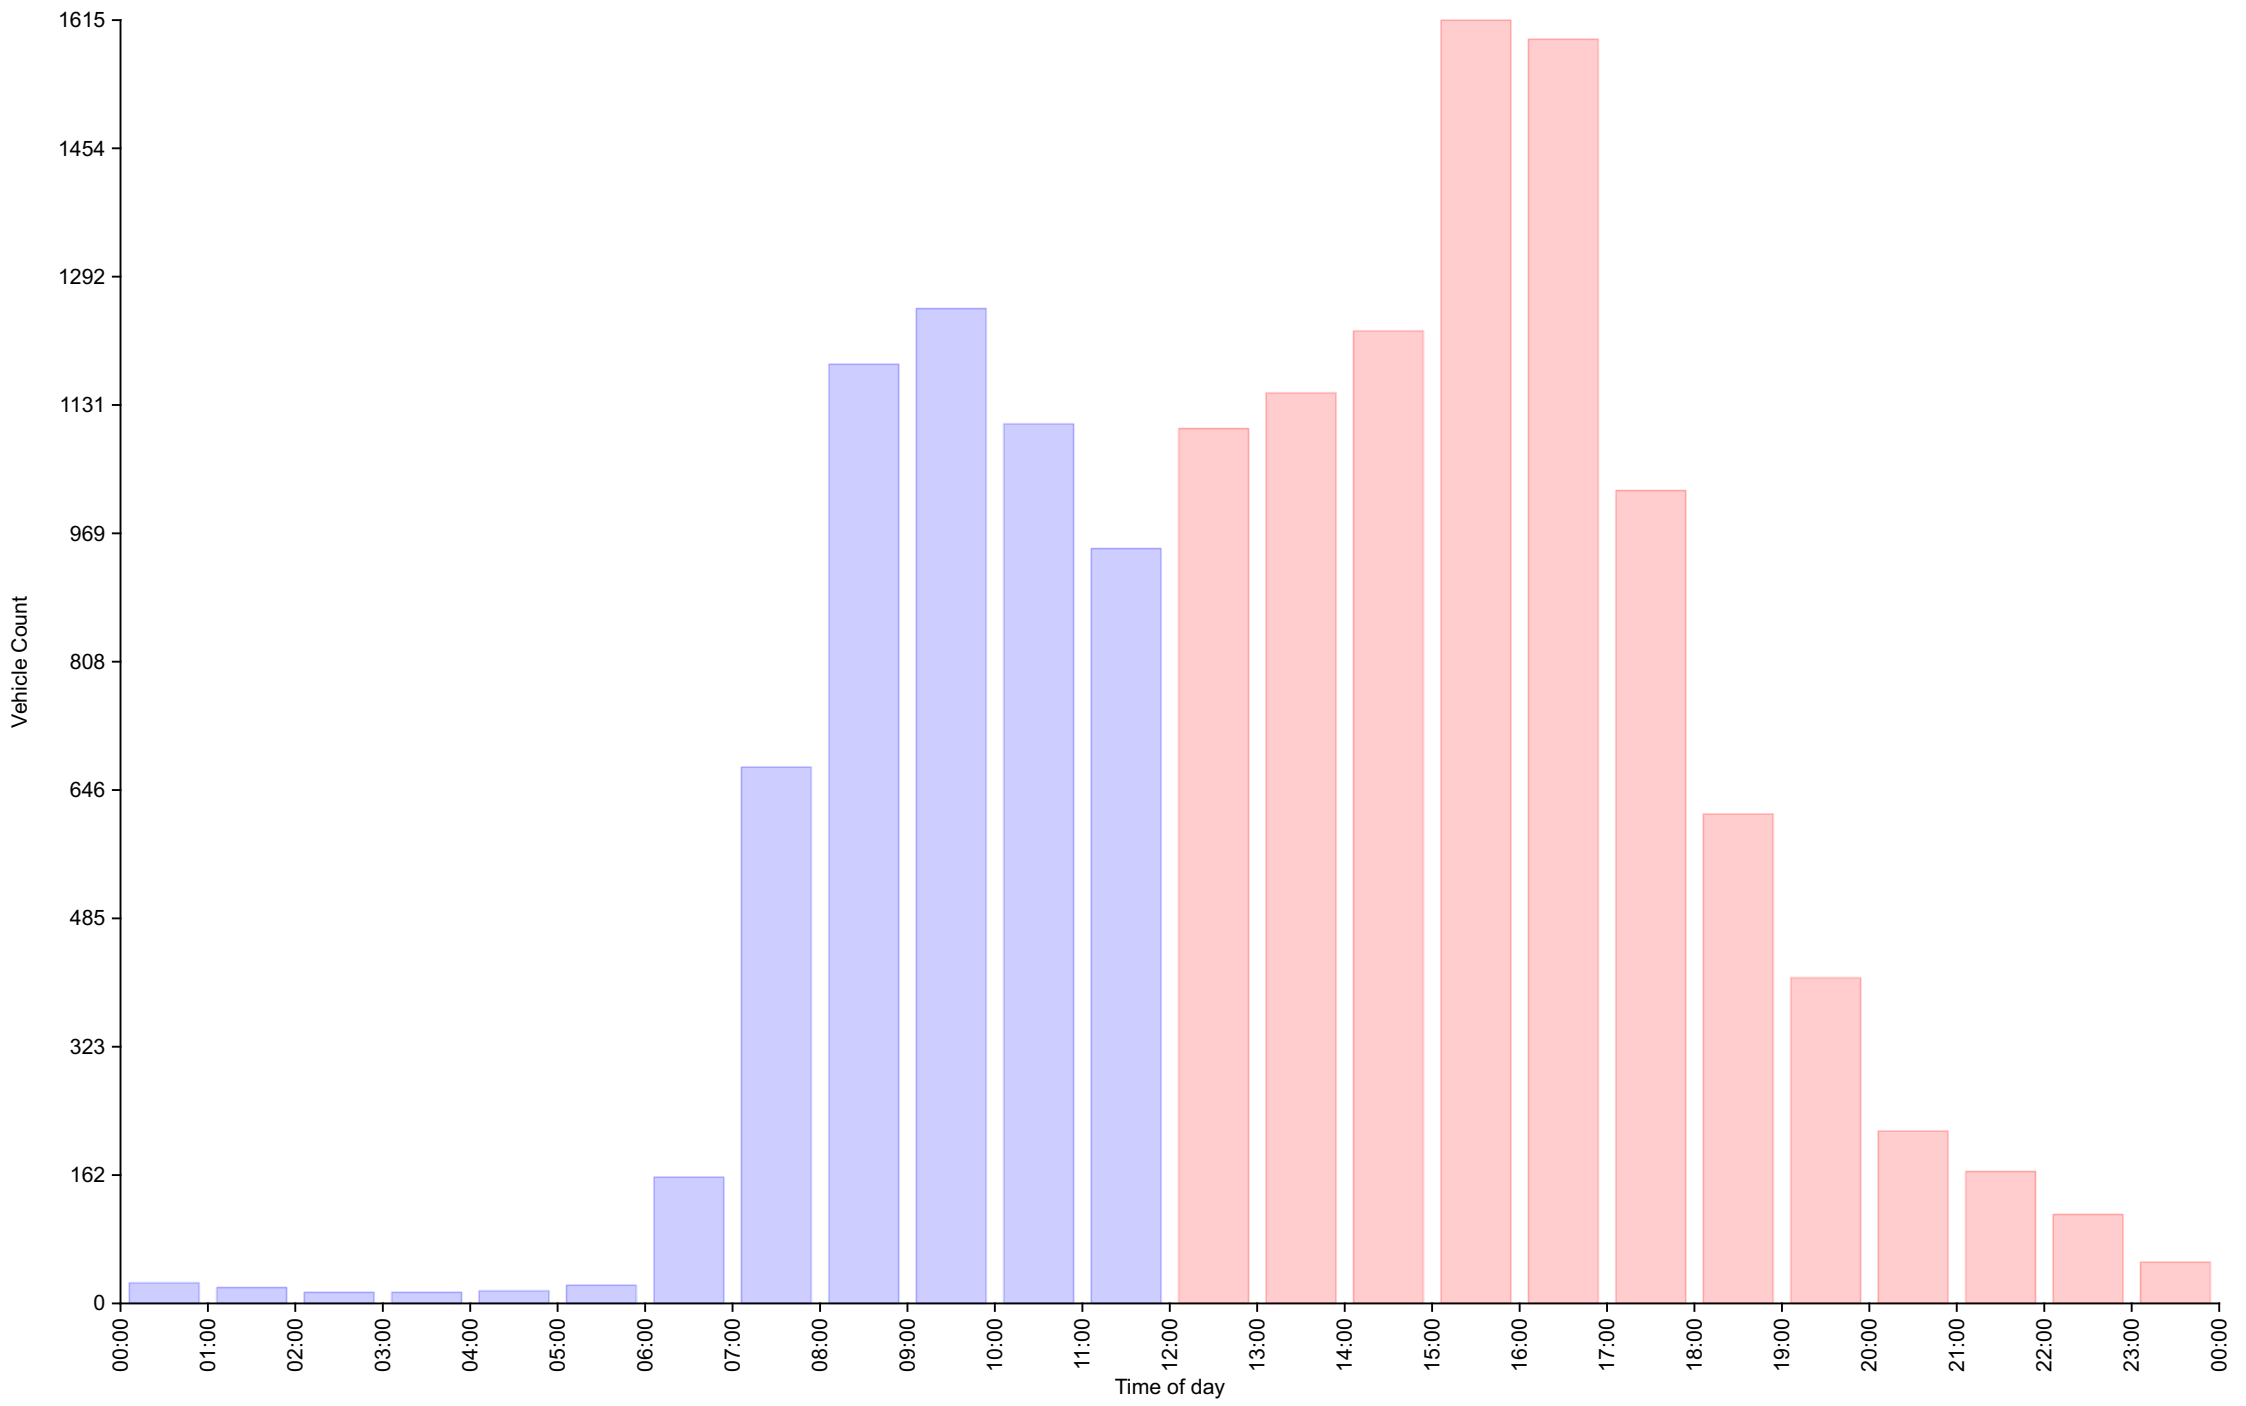

Traffic Report

November - Kew Pendra

Traffic Overview from Mon Nov 1 2021 to Tue Nov 30 2021

Vehicle Speed Classes (Mph)

	<10	10 20	20 30	30 40	40 50	50 60	60 70	70 80	80 90	90 100	>100	Total	85th Percentile
00:00	0	5	6	14	1	0	0	0	0	0	0	26	36.5
01:00	0	6	6	7	0	1	0	0	0	0	0	20	36.5
02:00	0	4	0	7	2	1	0	0	0	0	0	14	39.5
03:00	0	10	2	1	1	0	0	0	0	0	0	14	25.5
04:00	0	13	2	1	0	0	0	0	0	0	0	16	21.2
05:00	0	7	2	6	8	0	0	0	0	0	0	23	42.8
06:00	0	32	40	65	20	1	1	0	0	0	0	159	38.5
07:00	0	219	145	256	55	0	0	0	0	0	0	675	36.6
08:00	0	244	334	541	63	0	0	0	0	0	0	1182	35.6
09:00	0	288	407	507	50	0	0	0	0	0	0	1252	34.4
10:00	1	181	429	469	27	0	0	0	0	0	0	1107	34.0
11:00	3	145	352	419	31	0	0	0	0	0	0	950	34.1
12:00	0	164	448	453	36	0	0	0	0	0	0	1101	33.9
13:00	3	171	444	494	33	1	0	0	0	0	0	1146	33.9
14:00	0	178	495	517	32	2	0	0	0	0	0	1224	33.9
15:00	3	191	702	657	59	3	0	0	0	0	0	1615	33.9
16:00	0	151	630	764	45	1	0	0	0	0	0	1591	34.4
17:00	0	90	480	425	27	1	0	0	0	0	0	1023	33.6
18:00	0	98	220	275	21	2	0	0	0	0	0	616	34.4
19:00	0	93	145	153	19	0	0	0	0	0	0	410	33.9
20:00	0	24	80	97	14	2	0	0	0	0	0	217	35.4
21:00	0	27	45	79	15	0	0	0	0	0	0	166	36.3
22:00	0	29	31	44	8	0	0	0	0	0	0	112	35.0
23:00	0	4	12	34	2	0	0	0	0	0	0	52	35.4
AM Total	4	1154	1725	2293	258	3	1	0	0	0	0		
PM Total	6	1220	3732	3992	311	12	0	0	0	0	0		
Total	10	2374	5457	6285	569	15	1	0	0	0	0		
Percent	0.07%	16.14%	37.09%	42.72%	3.87%	0.10%	0.01%	0.00%	0.00%	0.00%	0.00%		

Total Vehicles : 14711
30th Percentile : 25.7 MPH
50th Percentile : 28.6 MPH
85th Percentile : 34.5 MPH
95th Percentile : 38.3 MPH
Average Speed : 28.2 MPH
Highest Speed : 59.6 MPH

Vehicle Counts By Hour

Traffic Overview from Mon Nov 1 2021 to Tue Nov 30 2021
(60 Minute Resolution)