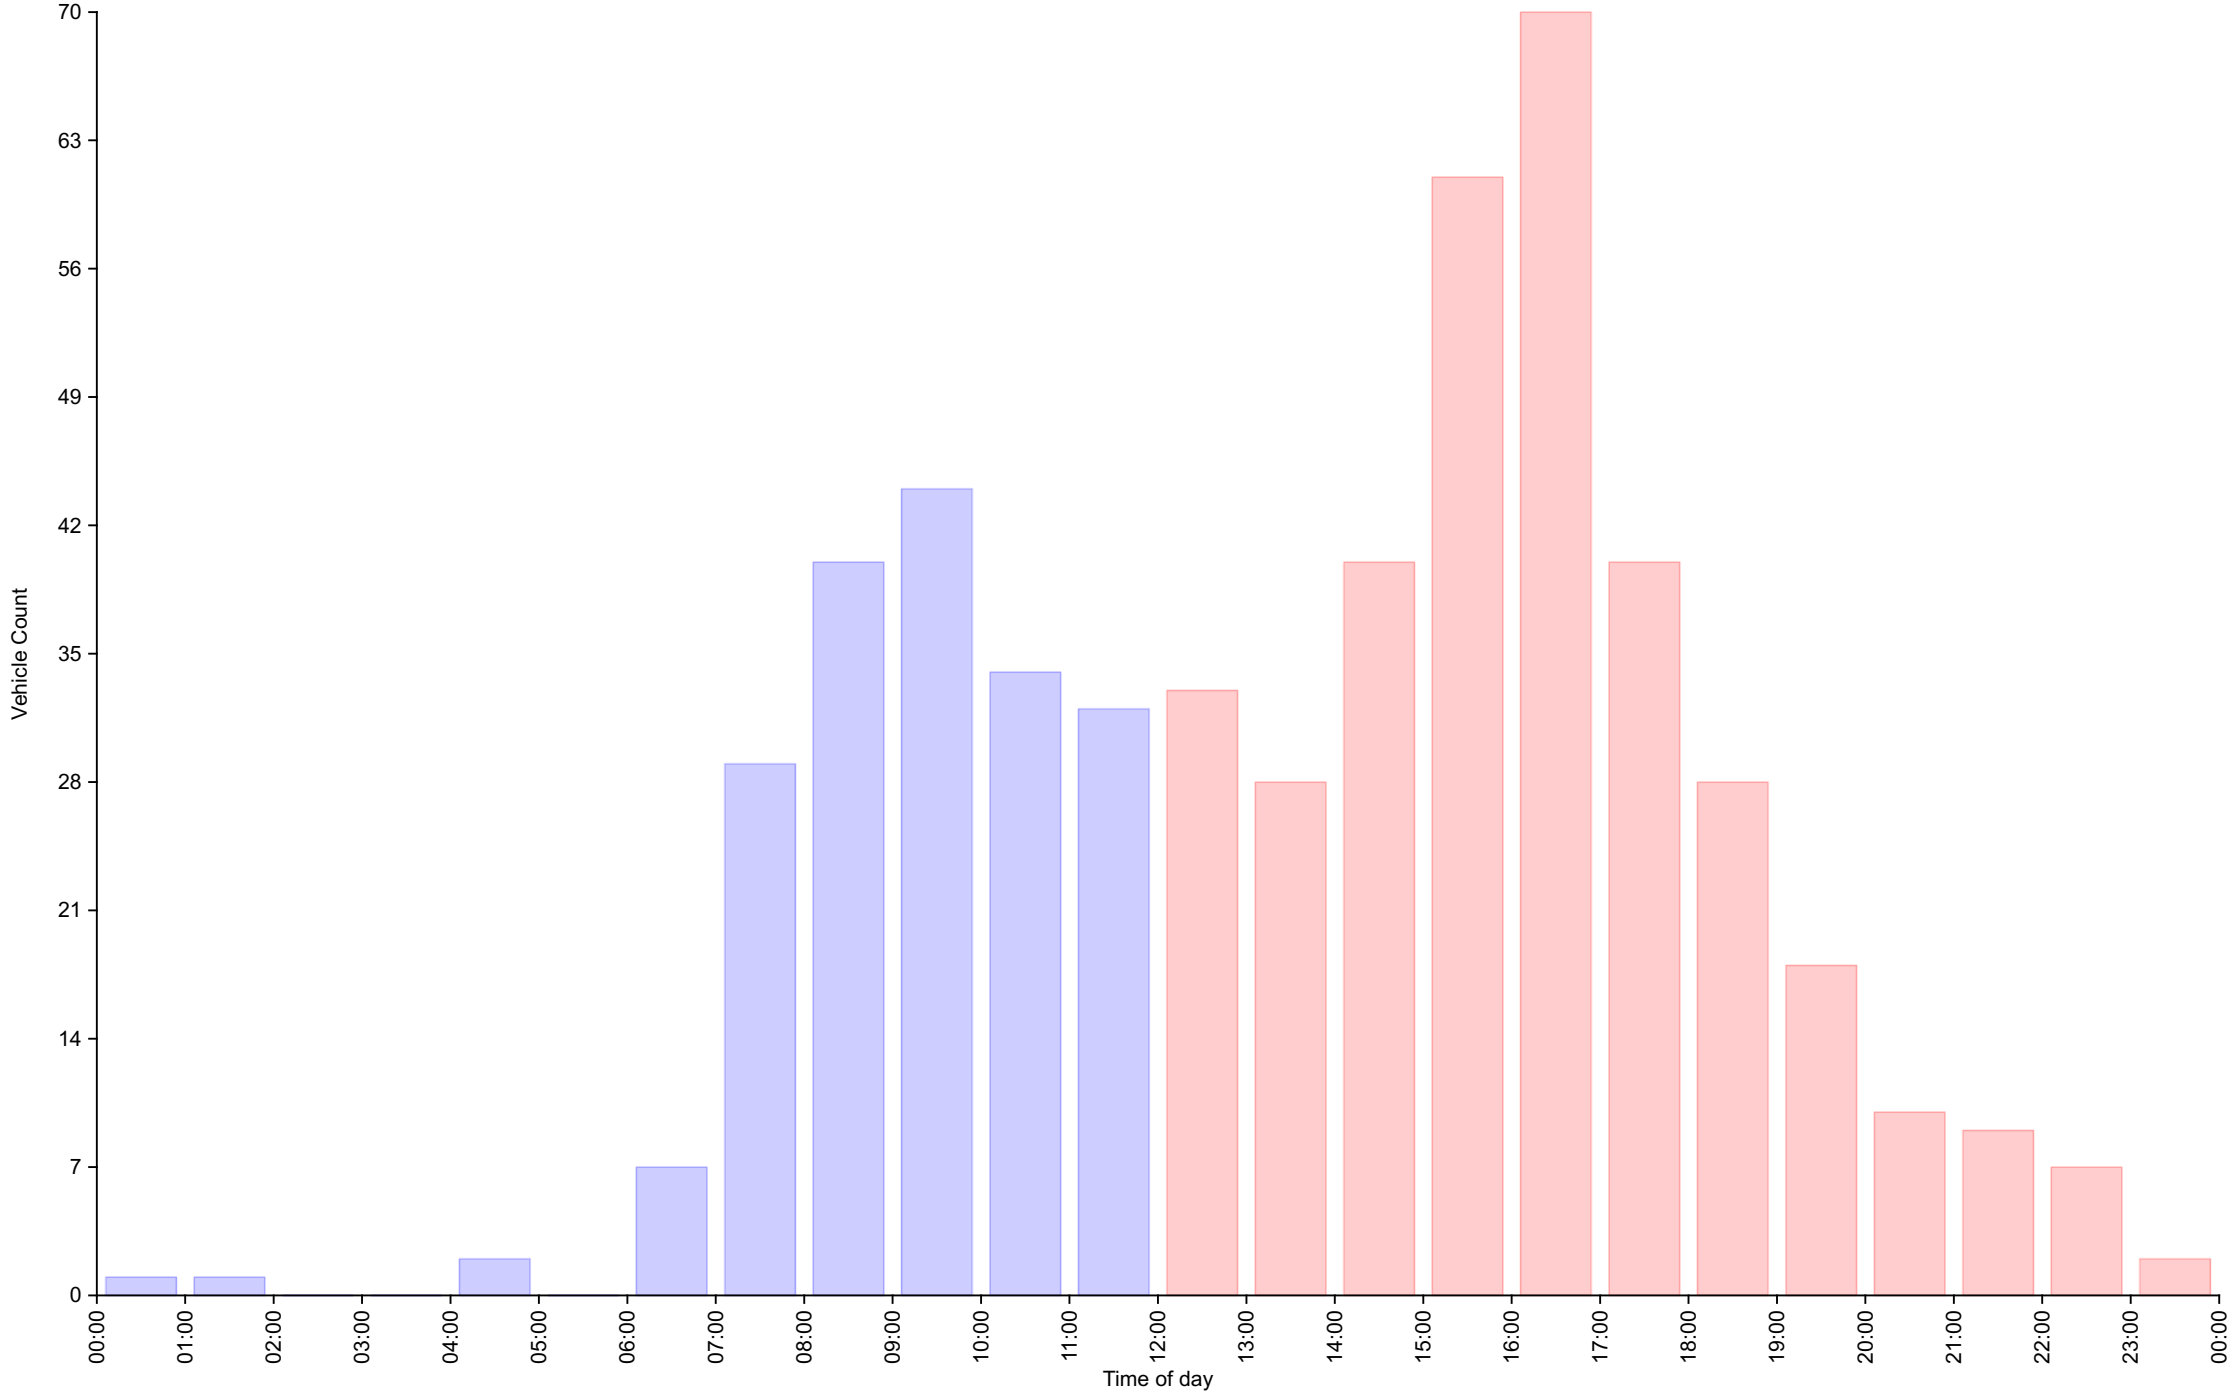

Traffic Report

November - Kew Pendra

Daily Overview for Wed Nov 17 2021

Vehicle Speed Classes (Mph)

	<10	10 20	20 30	30 40	40 50	50 60	60 70	70 80	80 90	90 100	>100	Total	85th Percentile
00:00	0	0	0	1	0	0	0	0	0	0	0	1	33.2
01:00	0	0	0	1	0	0	0	0	0	0	0	1	37.9
02:00	0	0	0	0	0	0	0	0	0	0	0	0	0.0
03:00	0	0	0	0	0	0	0	0	0	0	0	0	0.0
04:00	0	2	0	0	0	0	0	0	0	0	0	2	15.8
05:00	0	0	0	0	0	0	0	0	0	0	0	0	0.0
06:00	0	2	2	3	0	0	0	0	0	0	0	7	35.0
07:00	0	8	4	15	2	0	0	0	0	0	0	29	36.3
08:00	0	10	10	17	3	0	0	0	0	0	0	40	34.0
09:00	0	7	17	18	2	0	0	0	0	0	0	44	34.4
10:00	0	5	13	14	2	0	0	0	0	0	0	34	33.7
11:00	0	4	12	15	1	0	0	0	0	0	0	32	35.1
12:00	0	4	13	16	0	0	0	0	0	0	0	33	33.5
13:00	0	4	11	11	2	0	0	0	0	0	0	28	34.4
14:00	0	9	17	13	1	0	0	0	0	0	0	40	33.3
15:00	0	9	30	21	1	0	0	0	0	0	0	61	33.4
16:00	0	6	27	36	1	0	0	0	0	0	0	70	36.3
17:00	0	2	25	12	1	0	0	0	0	0	0	40	34.0
18:00	0	4	10	13	1	0	0	0	0	0	0	28	33.4
19:00	0	3	6	9	0	0	0	0	0	0	0	18	35.3
20:00	0	1	6	3	0	0	0	0	0	0	0	10	31.5
21:00	0	1	3	3	2	0	0	0	0	0	0	9	37.3
22:00	0	2	1	4	0	0	0	0	0	0	0	7	35.0
23:00	0	0	0	2	0	0	0	0	0	0	0	2	32.4
AM Total	0	38	58	84	10	0	0	0	0	0	0		
PM Total	0	45	149	143	9	0	0	0	0	0	0		
Total	0	83	207	227	19	0	0	0	0	0	0		
Percent	0.00%	15.49%	38.62%	42.35%	3.54%	0.00%	0.00%	0.00%	0.00%	0.00%	0.00%		

Time of day

Total Vehicles : 536
30th Percentile : 25.4 MPH
50th Percentile : 28.6 MPH
85th Percentile : 34.5 MPH
95th Percentile : 37.9 MPH
Average Speed : 28.2 MPH
Highest Speed : 48.3 MPH

Vehicle Counts By Hour

Daily Overview for Wed Nov 17 2021
(60 Minute Resolution)