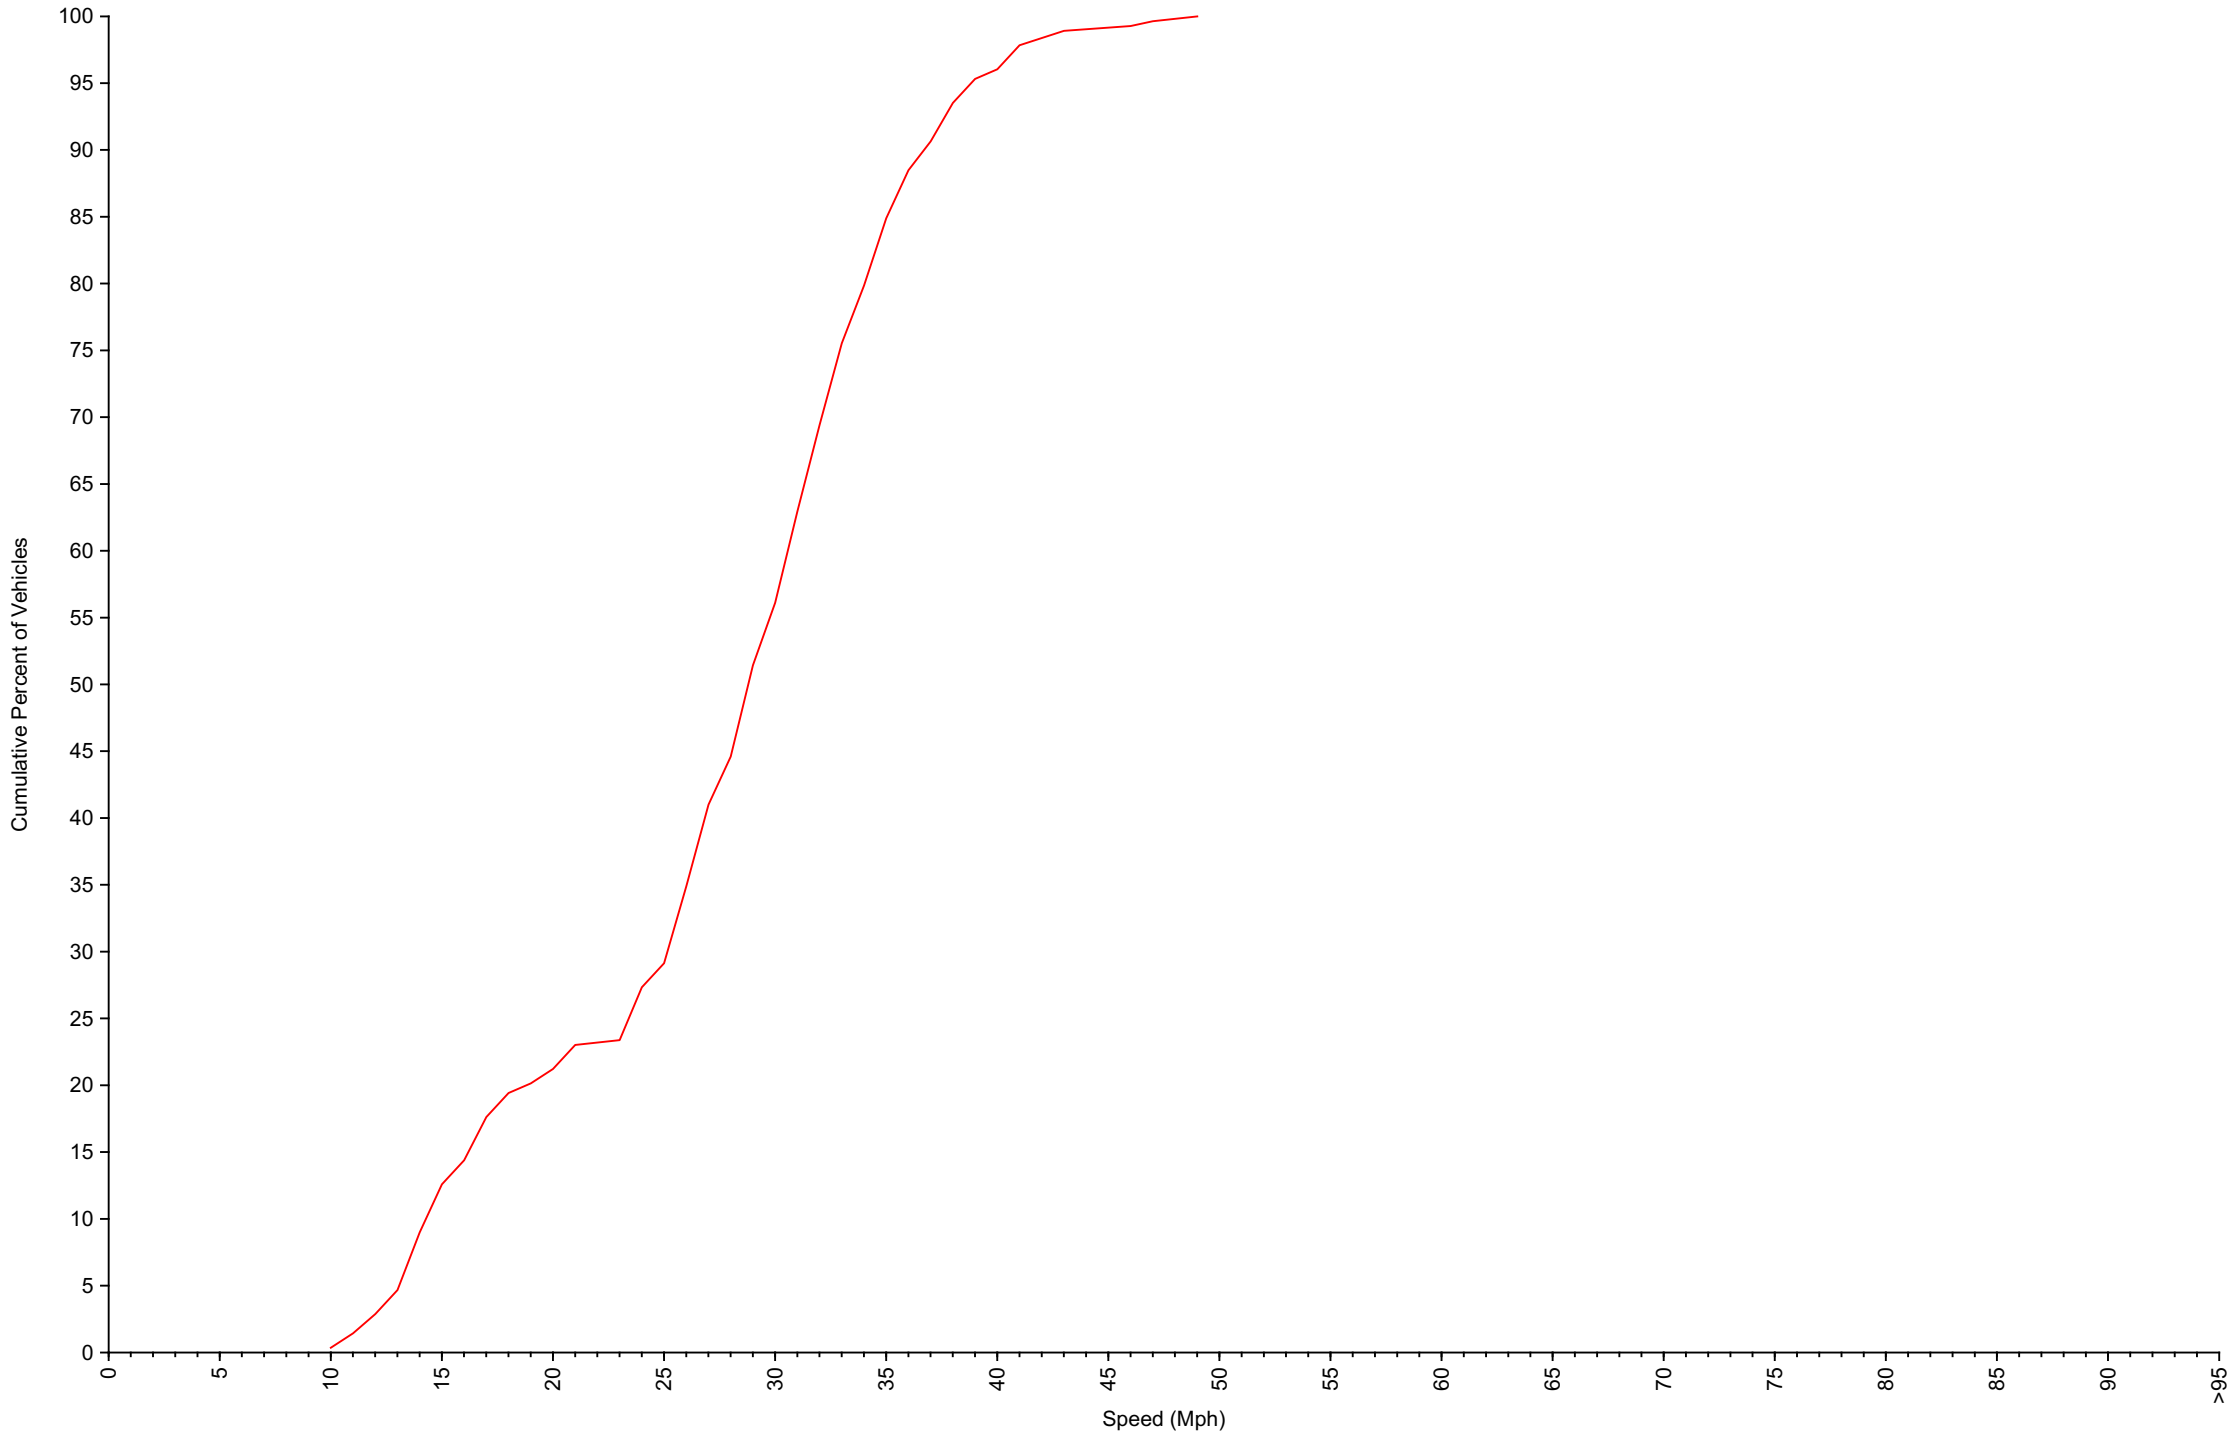

Cumulative Speed Distribution Curve

Daily Overview for Sun Nov 14 2021

Traffic Report

November - Kew Pendra

Daily Overview for Mon Nov 15 2021

Vehicle Speed Classes (Mph)

	<10	10 20	20 30	30 40	40 50	50 60	60 70	70 80	80 90	90 100	>100	Total	85th Percentile
00:00	0	0	0	0	0	0	0	0	0	0	0	0	0.0
01:00	0	0	0	0	0	0	0	0	0	0	0	0	0.0
02:00	0	0	0	0	1	0	0	0	0	0	0	1	39.9
03:00	0	0	0	0	0	0	0	0	0	0	0	0	0.0
04:00	0	1	1	0	0	0	0	0	0	0	0	2	24.5
05:00	0	0	0	1	0	0	0	0	0	0	0	1	30.8
06:00	0	3	1	3	1	1	0	0	0	0	0	9	41.9
07:00	0	8	7	9	0	0	0	0	0	0	0	24	33.4
08:00	0	8	15	21	3	0	0	0	0	0	0	47	36.0
09:00	0	7	15	16	1	0	0	0	0	0	0	39	35.1
10:00	0	6	10	16	0	0	0	0	0	0	0	32	33.2
11:00	0	9	6	12	1	0	0	0	0	0	0	28	35.7
12:00	0	7	12	14	1	0	0	0	0	0	0	34	33.9
13:00	0	2	25	19	2	0	0	0	0	0	0	48	33.9
14:00	0	6	18	20	0	0	0	0	0	0	0	44	33.7
15:00	1	8	35	36	3	0	0	0	0	0	0	83	33.8
16:00	0	4	21	31	3	0	0	0	0	0	0	59	35.2
17:00	0	3	25	14	2	0	0	0	0	0	0	44	32.8
18:00	0	0	14	9	1	0	0	0	0	0	0	24	33.9
19:00	0	6	6	7	0	0	0	0	0	0	0	19	31.7
20:00	0	1	2	3	0	0	0	0	0	0	0	6	35.3
21:00	0	0	1	0	0	0	0	0	0	0	0	1	28.1
22:00	0	1	2	0	1	0	0	0	0	0	0	4	36.6
23:00	0	0	0	1	1	0	0	0	0	0	0	2	37.9
AM Total	0	42	55	78	7	1	0	0	0	0	0		
PM Total	1	38	161	154	14	0	0	0	0	0	0		
Total	1	80	216	232	21	1	0	0	0	0	0		
Percent	0.18%	14.52%	39.20%	42.11%	3.81%	0.18%	0.00%	0.00%	0.00%	0.00%	0.00%		

Time of day

Total Vehicles : 551
30th Percentile : 25.8 MPH
50th Percentile : 28.7 MPH
85th Percentile : 34.8 MPH
95th Percentile : 38.2 MPH
Average Speed : 28.4 MPH
Highest Speed : 51.4 MPH