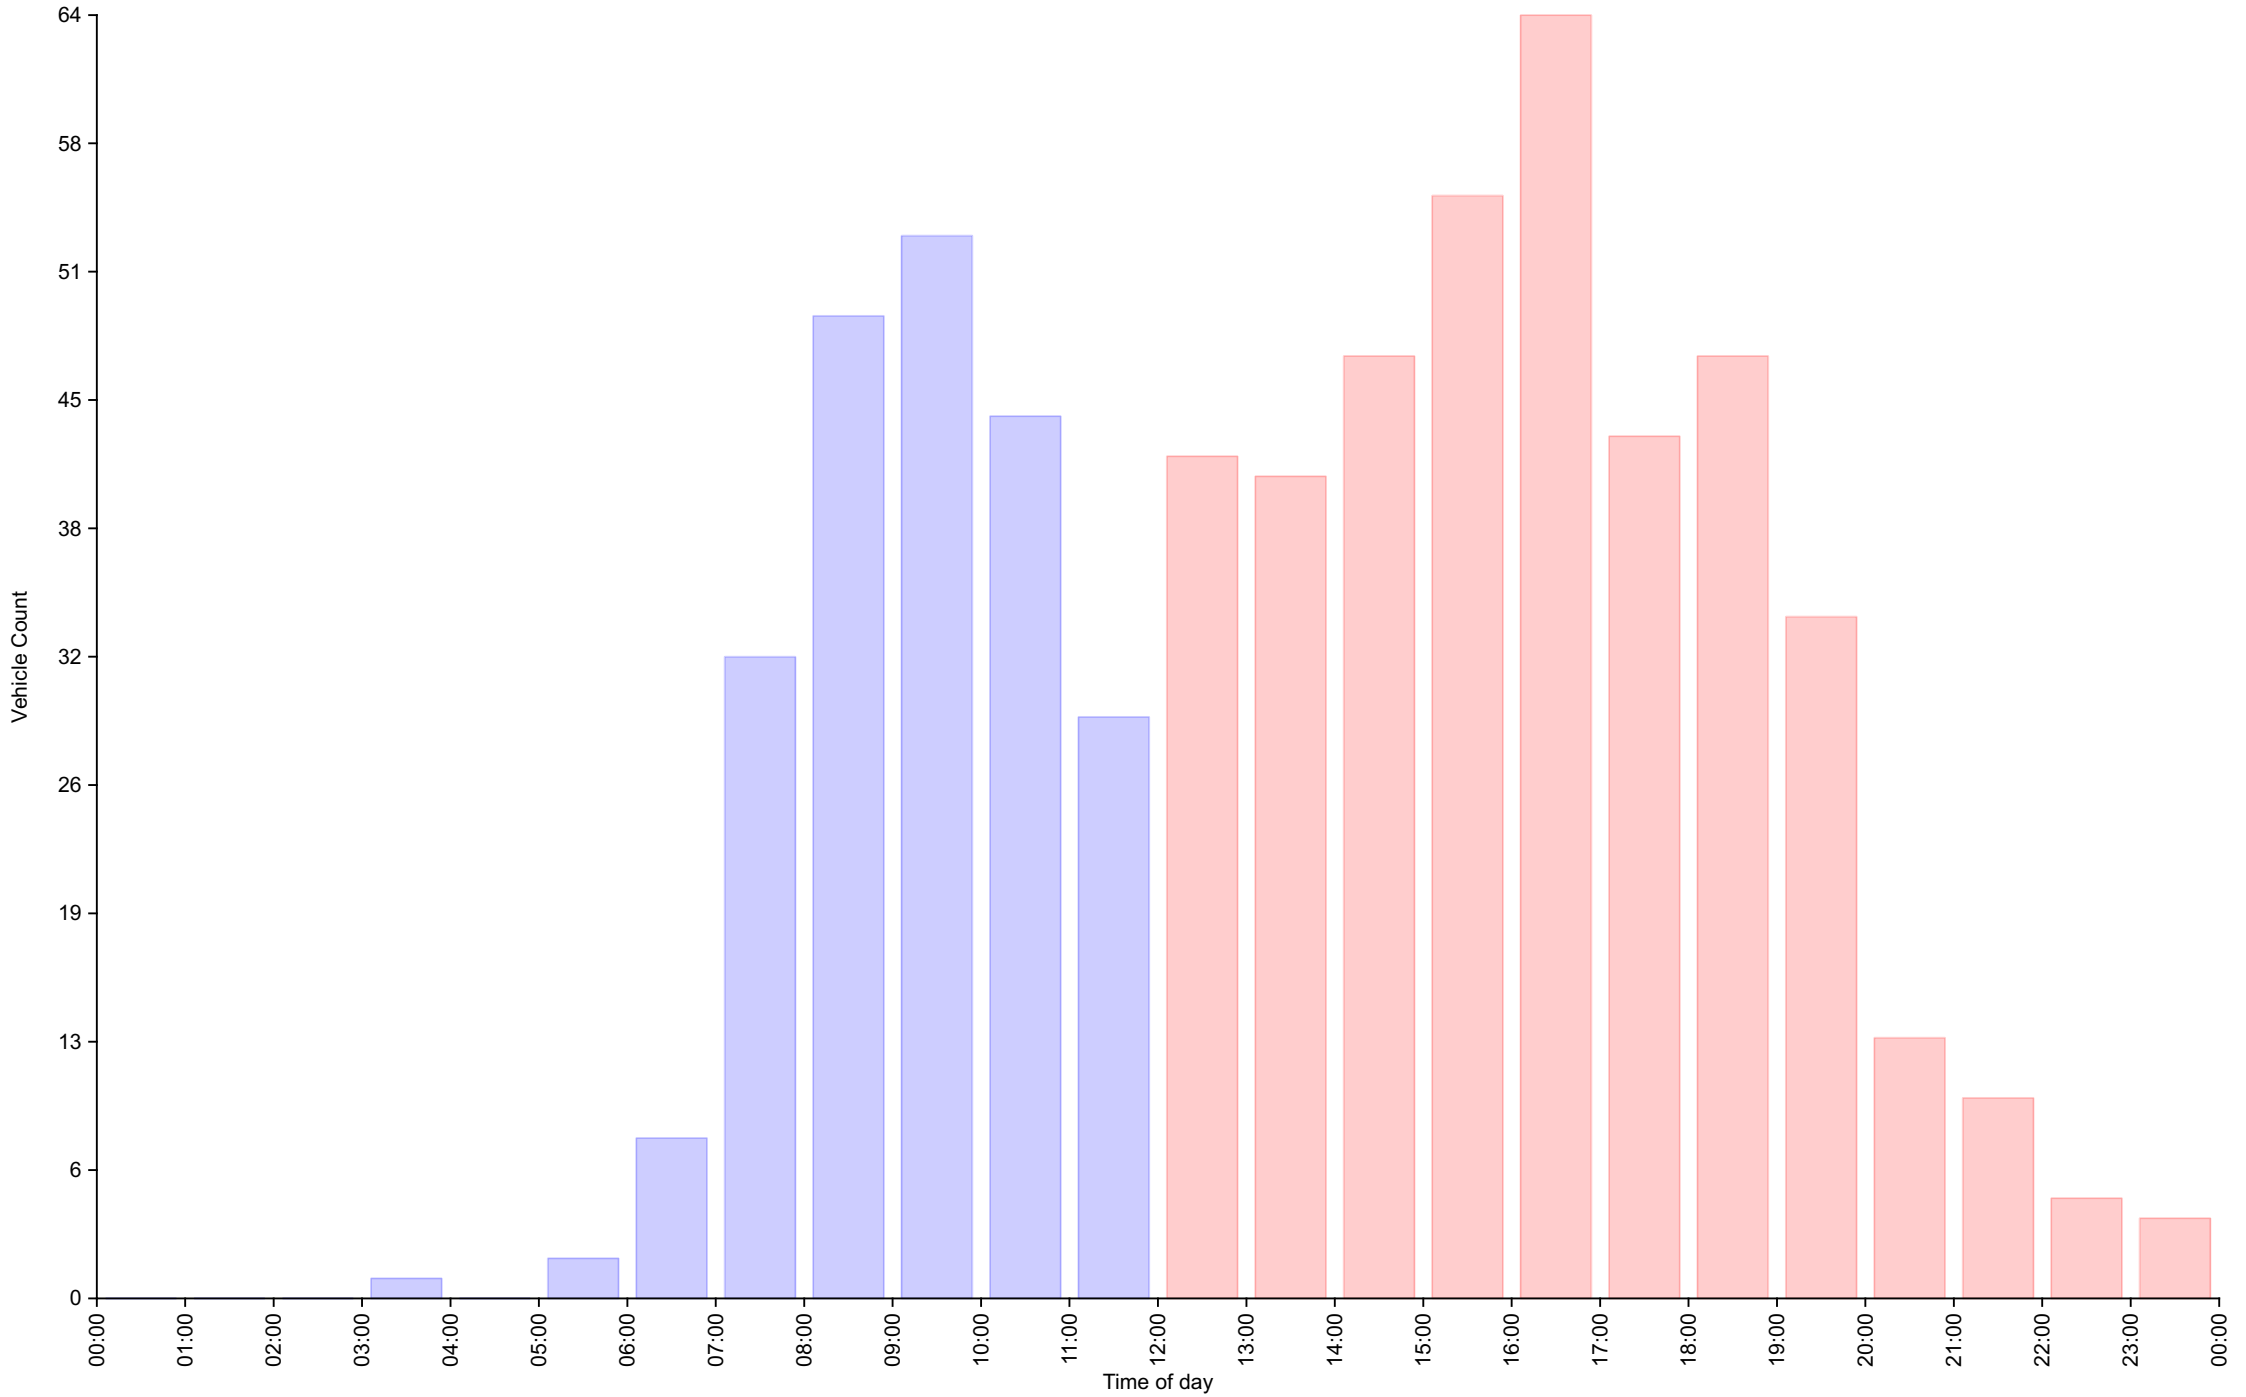

Traffic Report

November - Kew Pendra

Daily Overview for Fri Nov 5 2021

Vehicle Speed Classes (Mph)

	<10	10 20	20 30	30 40	40 50	50 60	60 70	70 80	80 90	90 100	>100	Total	85th Percentile
00:00	0	0	0	0	0	0	0	0	0	0	0	0	0.0
01:00	0	0	0	0	0	0	0	0	0	0	0	0	0.0
02:00	0	0	0	0	0	0	0	0	0	0	0	0	0.0
03:00	0	1	0	0	0	0	0	0	0	0	0	1	18.1
04:00	0	0	0	0	0	0	0	0	0	0	0	0	0.0
05:00	0	2	0	0	0	0	0	0	0	0	0	2	14.4
06:00	0	2	0	5	1	0	0	0	0	0	0	8	37.7
07:00	0	5	9	15	3	0	0	0	0	0	0	32	38.4
08:00	0	11	14	20	4	0	0	0	0	0	0	49	36.3
09:00	0	10	22	21	0	0	0	0	0	0	0	53	33.0
10:00	0	7	19	15	3	0	0	0	0	0	0	44	36.7
11:00	0	6	11	11	1	0	0	0	0	0	0	29	34.6
12:00	0	4	17	20	1	0	0	0	0	0	0	42	34.7
13:00	0	3	20	16	2	0	0	0	0	0	0	41	33.9
14:00	0	4	19	22	2	0	0	0	0	0	0	47	34.9
15:00	0	6	23	24	2	0	0	0	0	0	0	55	34.0
16:00	0	5	22	34	3	0	0	0	0	0	0	64	35.5
17:00	0	1	21	18	3	0	0	0	0	0	0	43	35.5
18:00	0	4	22	21	0	0	0	0	0	0	0	47	34.0
19:00	0	3	14	14	3	0	0	0	0	0	0	34	36.9
20:00	0	3	5	4	1	0	0	0	0	0	0	13	33.6
21:00	0	4	2	3	1	0	0	0	0	0	0	10	36.0
22:00	0	1	1	3	0	0	0	0	0	0	0	5	32.3
23:00	0	1	1	2	0	0	0	0	0	0	0	4	34.4
AM Total	0	44	75	87	12	0	0	0	0	0	0		
PM Total	0	39	167	181	18	0	0	0	0	0	0		

Total	0	83	242	268	30	0	0	0	0	0	0		
Percent	0.00%	13.32%	38.84%	43.02%	4.82%	0.00%	0.00%	0.00%	0.00%	0.00%	0.00%		

Total Vehicles : 623
30th Percentile : 26.1 MPH
50th Percentile : 28.8 MPH
85th Percentile : 35.4 MPH
95th Percentile : 38.9 MPH
Average Speed : 28.9 MPH
Highest Speed : 47.4 MPH

Vehicle Counts By Hour

Daily Overview for Fri Nov 5 2021
(60 Minute Resolution)