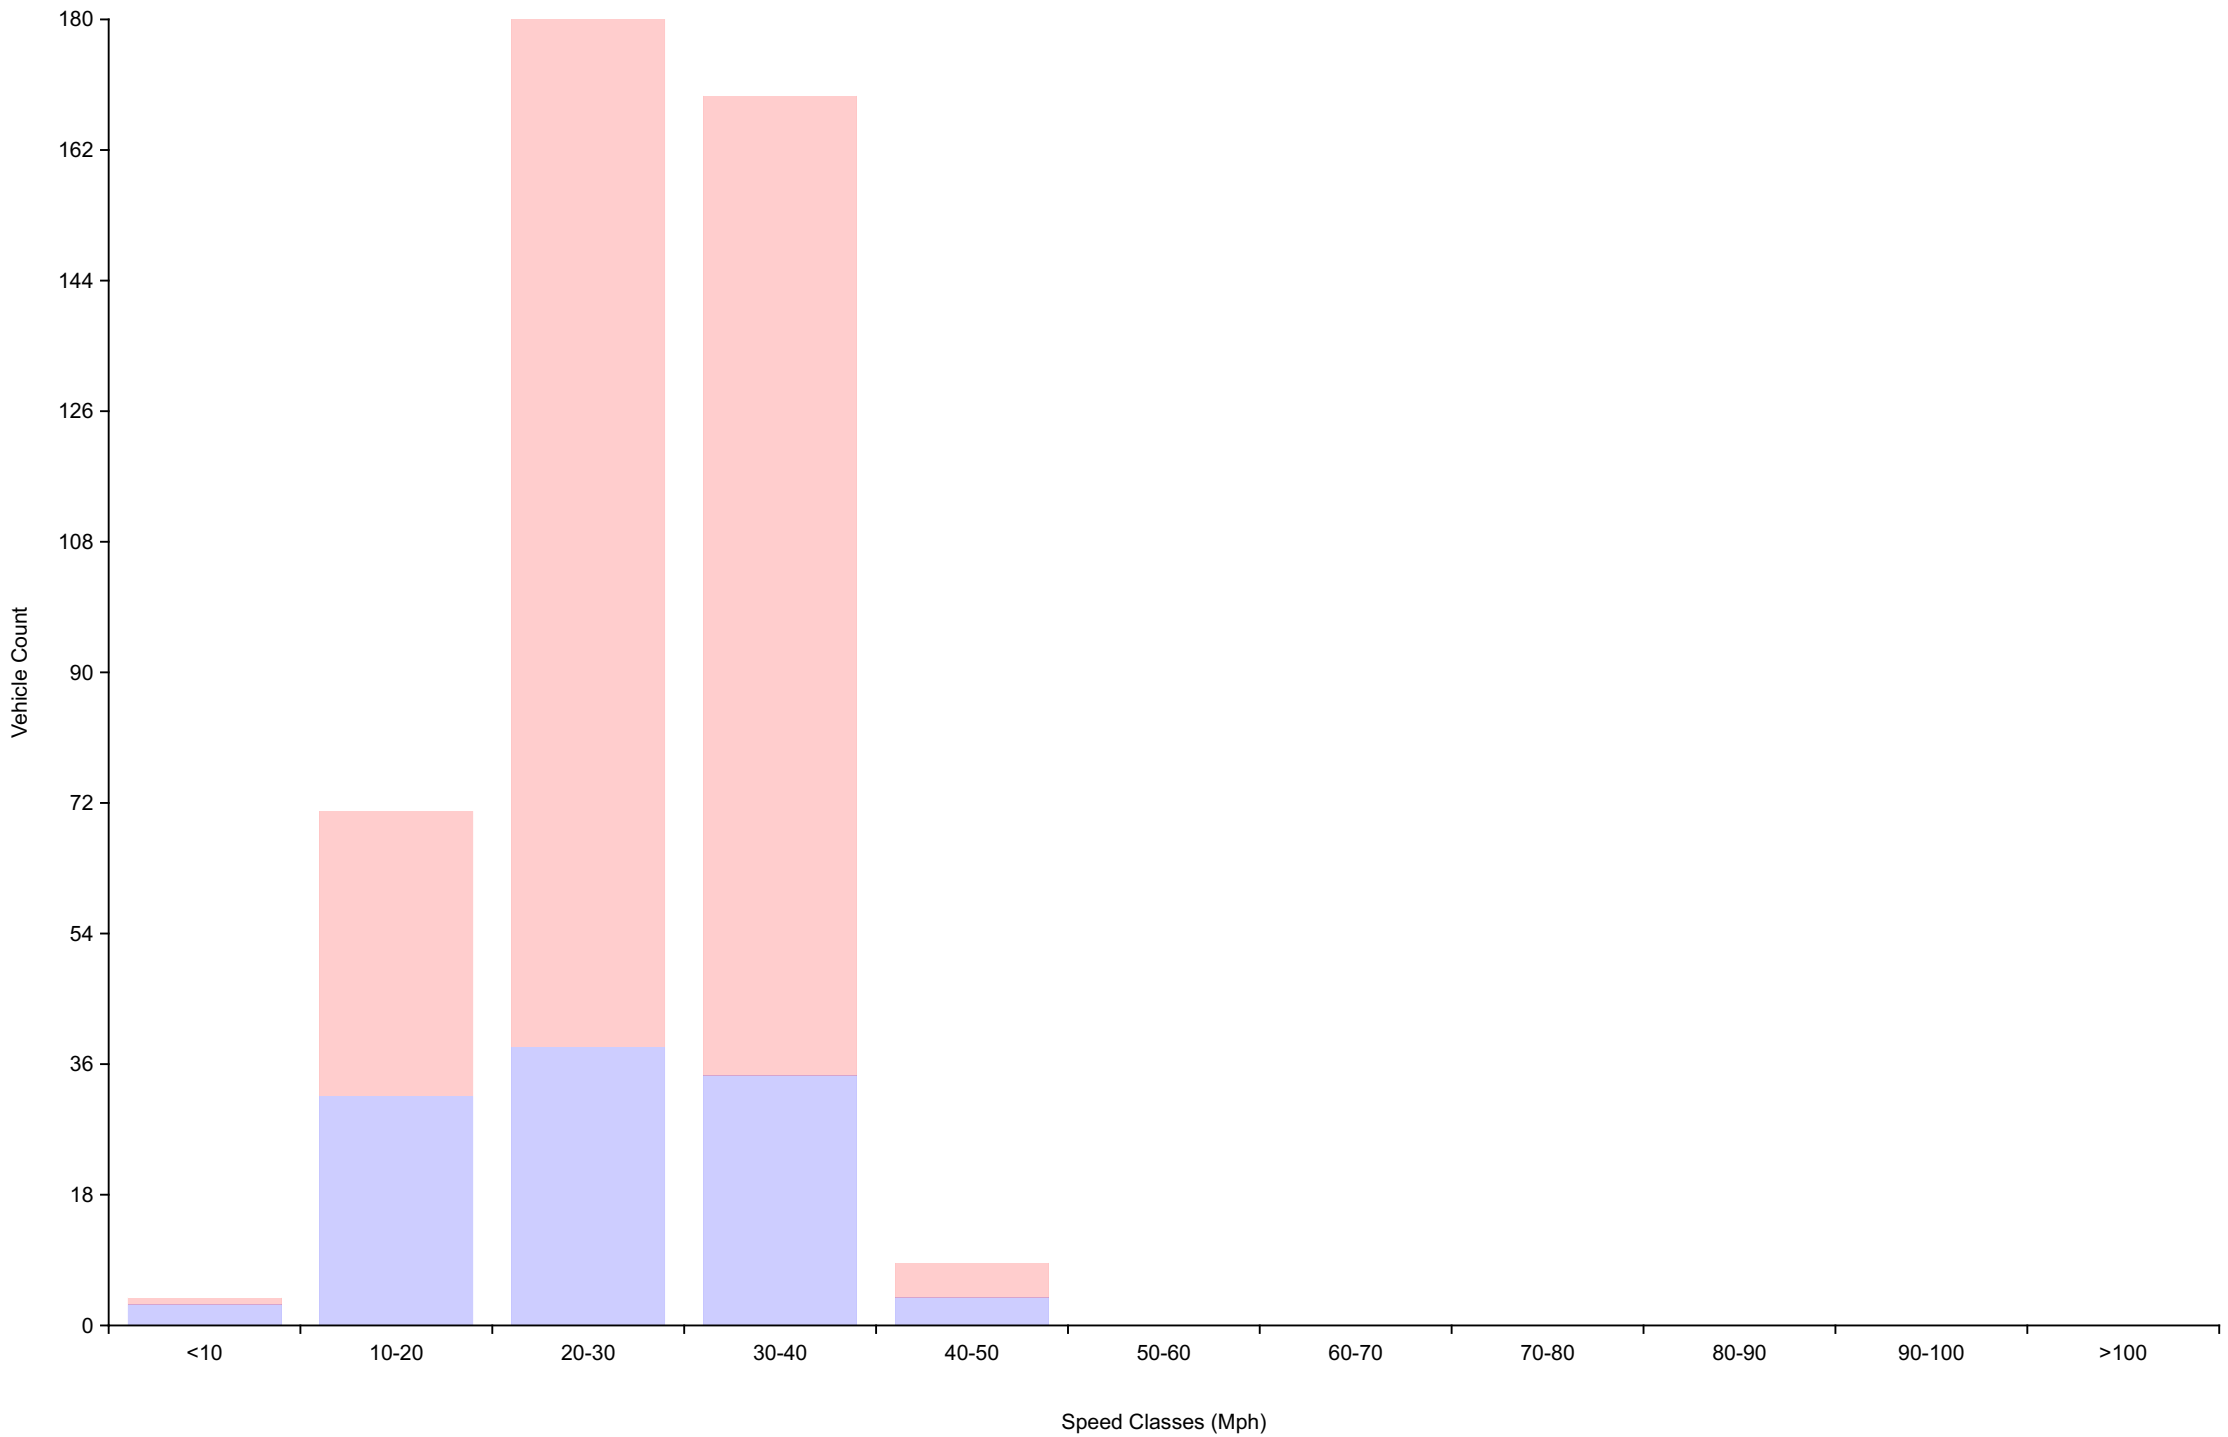

Vehicle Counts By Speed Class

Daily Overview for Sun Nov 7 2021