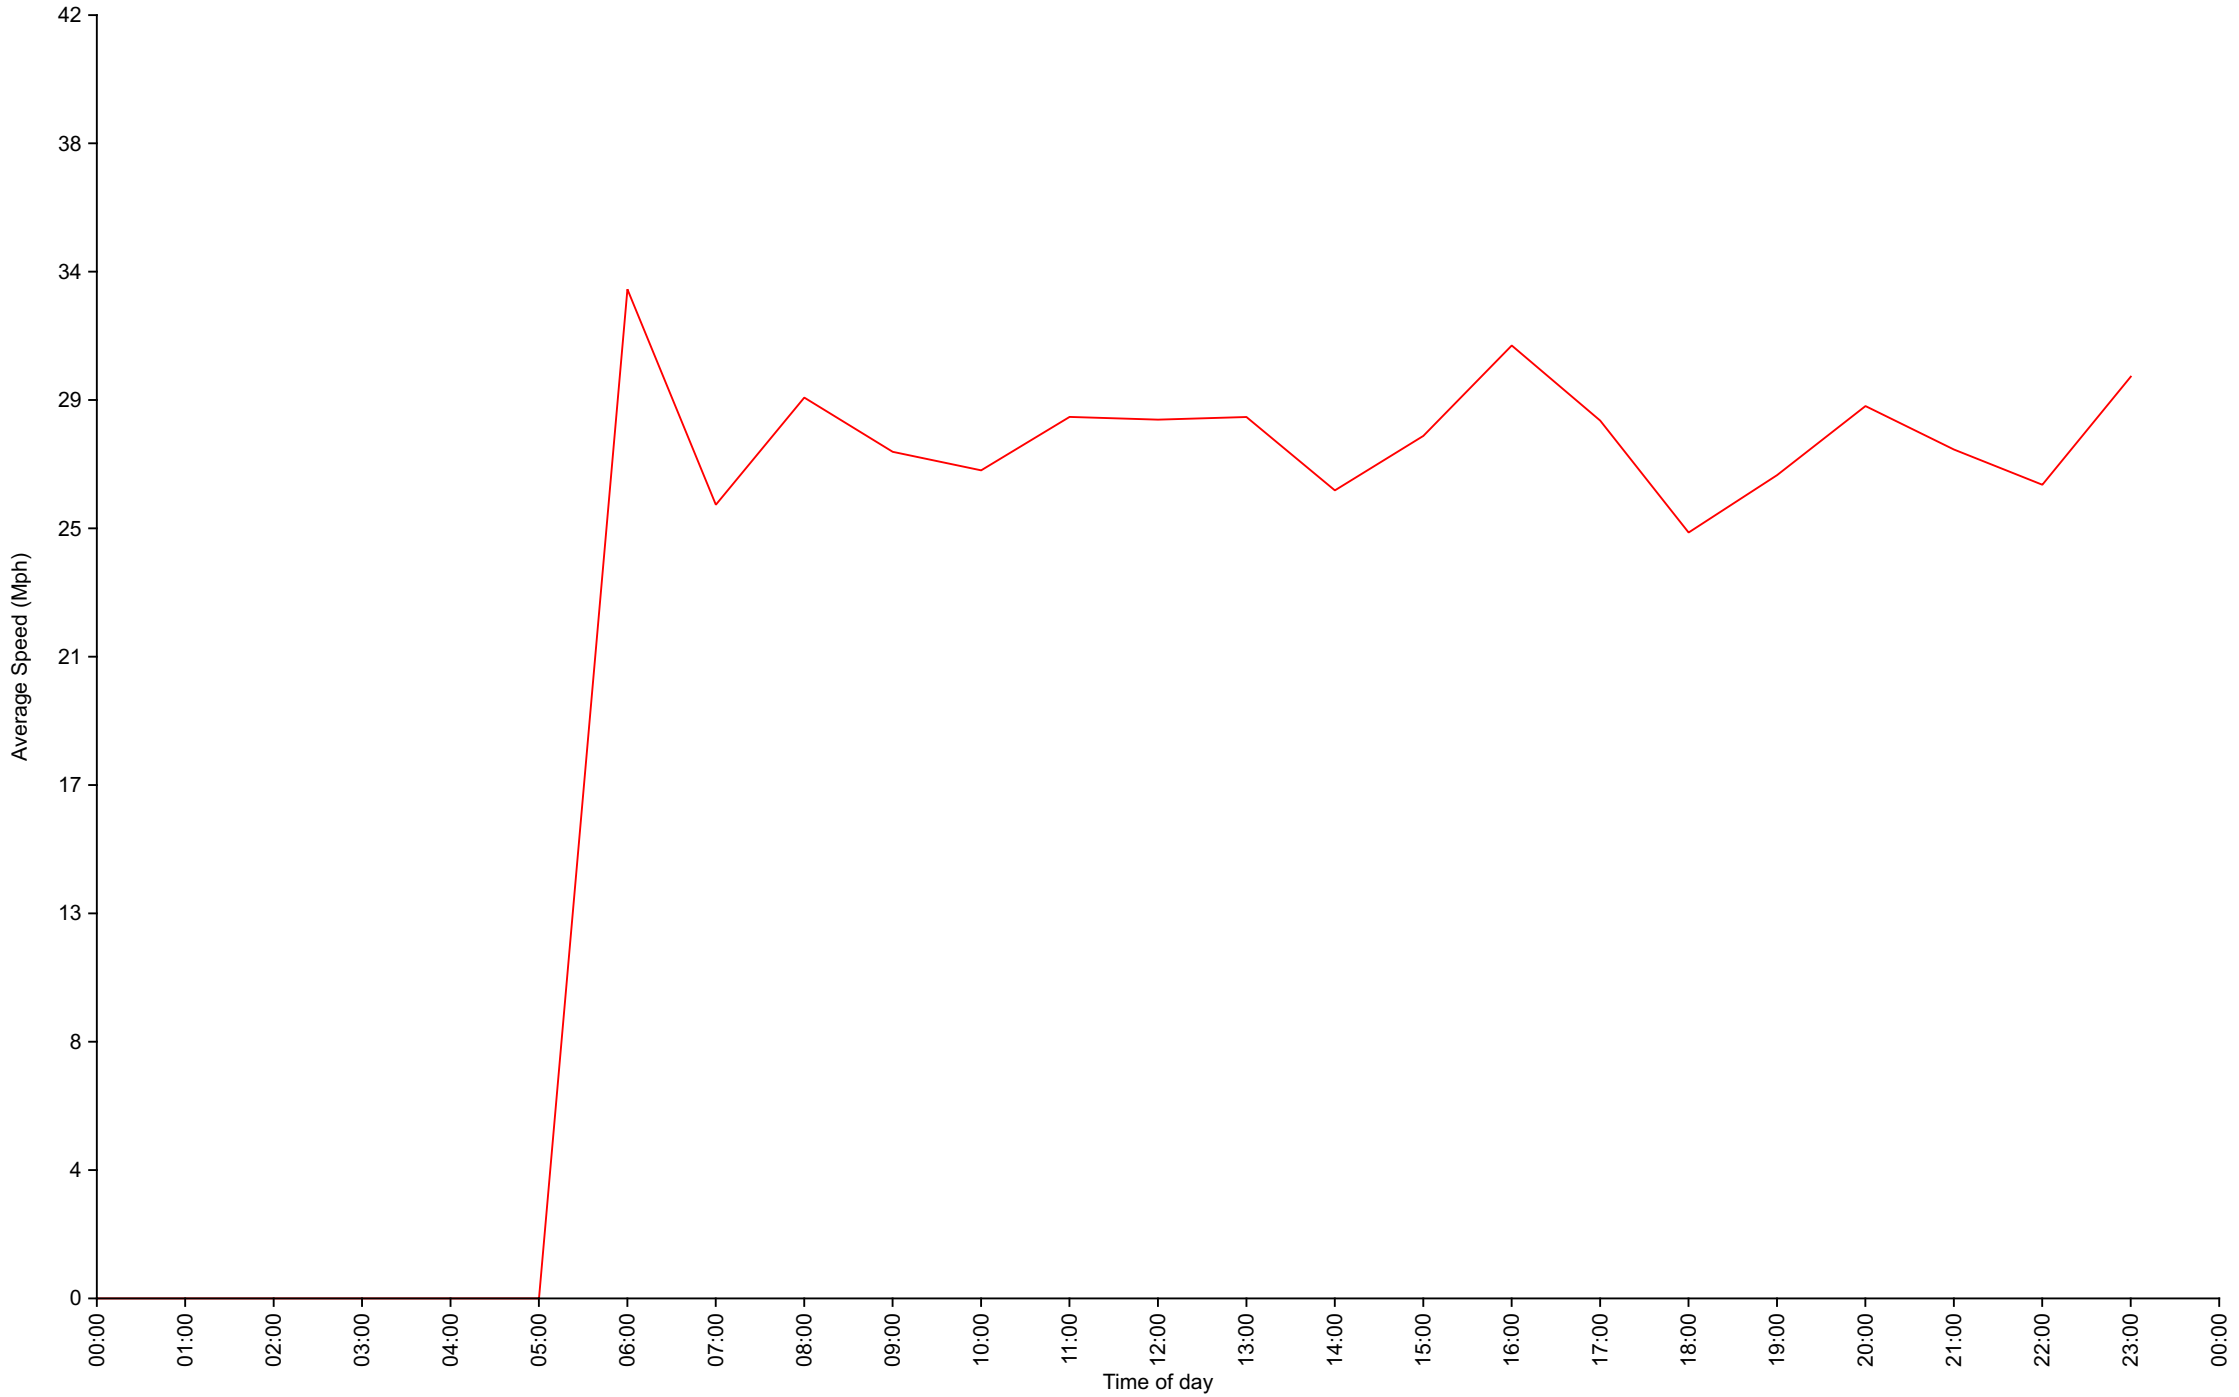

Cumulative Speed Distribution Curve

Daily Overview for Fri Nov 12 2021

Traffic Report

November - Kew Pendra

Daily Overview for Sat Nov 13 2021

Vehicle Speed Classes (Mph)

	<10	10 20	20 30	30 40	40 50	50 60	60 70	70 80	80 90	90 100	>100	Total	85th Percentile
00:00	0	0	0	1	0	0	0	0	0	0	0	1	38.3
01:00	0	0	0	0	0	0	0	0	0	0	0	0	0.0
02:00	0	1	0	0	0	0	0	0	0	0	0	1	16.1
03:00	0	0	0	0	0	0	0	0	0	0	0	0	0.0
04:00	0	0	0	0	0	0	0	0	0	0	0	0	0.0
05:00	0	0	0	0	0	0	0	0	0	0	0	0	0.0
06:00	0	0	1	3	0	0	0	0	0	0	0	4	36.2
07:00	0	6	3	4	1	0	0	0	0	0	0	14	35.6
08:00	0	4	5	8	0	0	0	0	0	0	0	17	33.7
09:00	0	10	18	13	2	0	0	0	0	0	0	43	33.8
10:00	0	11	24	14	0	0	0	0	0	0	0	49	31.9
11:00	0	7	22	13	0	0	0	0	0	0	0	42	33.9
12:00	0	10	19	16	2	0	0	0	0	0	0	47	31.9
13:00	0	8	11	22	1	0	0	0	0	0	0	42	34.7
14:00	0	8	27	14	1	0	0	0	0	0	0	50	32.1
15:00	0	4	26	22	2	1	0	0	0	0	0	55	35.2
16:00	0	5	24	22	3	0	0	0	0	0	0	54	33.0
17:00	0	1	22	16	1	0	0	0	0	0	0	40	33.0
18:00	0	2	9	9	2	0	0	0	0	0	0	22	32.7
19:00	0	4	4	1	0	0	0	0	0	0	0	9	26.6
20:00	0	1	2	4	0	0	0	0	0	0	0	7	34.0
21:00	0	1	1	8	1	0	0	0	0	0	0	11	37.7
22:00	0	1	0	2	0	0	0	0	0	0	0	3	32.1
23:00	0	0	0	2	0	0	0	0	0	0	0	2	32.8
AM Total	0	39	73	56	3	0	0	0	0	0	0		
PM Total	0	45	145	138	13	1	0	0	0	0	0		
Total	0	84	218	194	16	1	0	0	0	0	0		
Percent	0.00%	16.37%	42.50%	37.82%	3.12%	0.19%	0.00%	0.00%	0.00%	0.00%	0.00%		