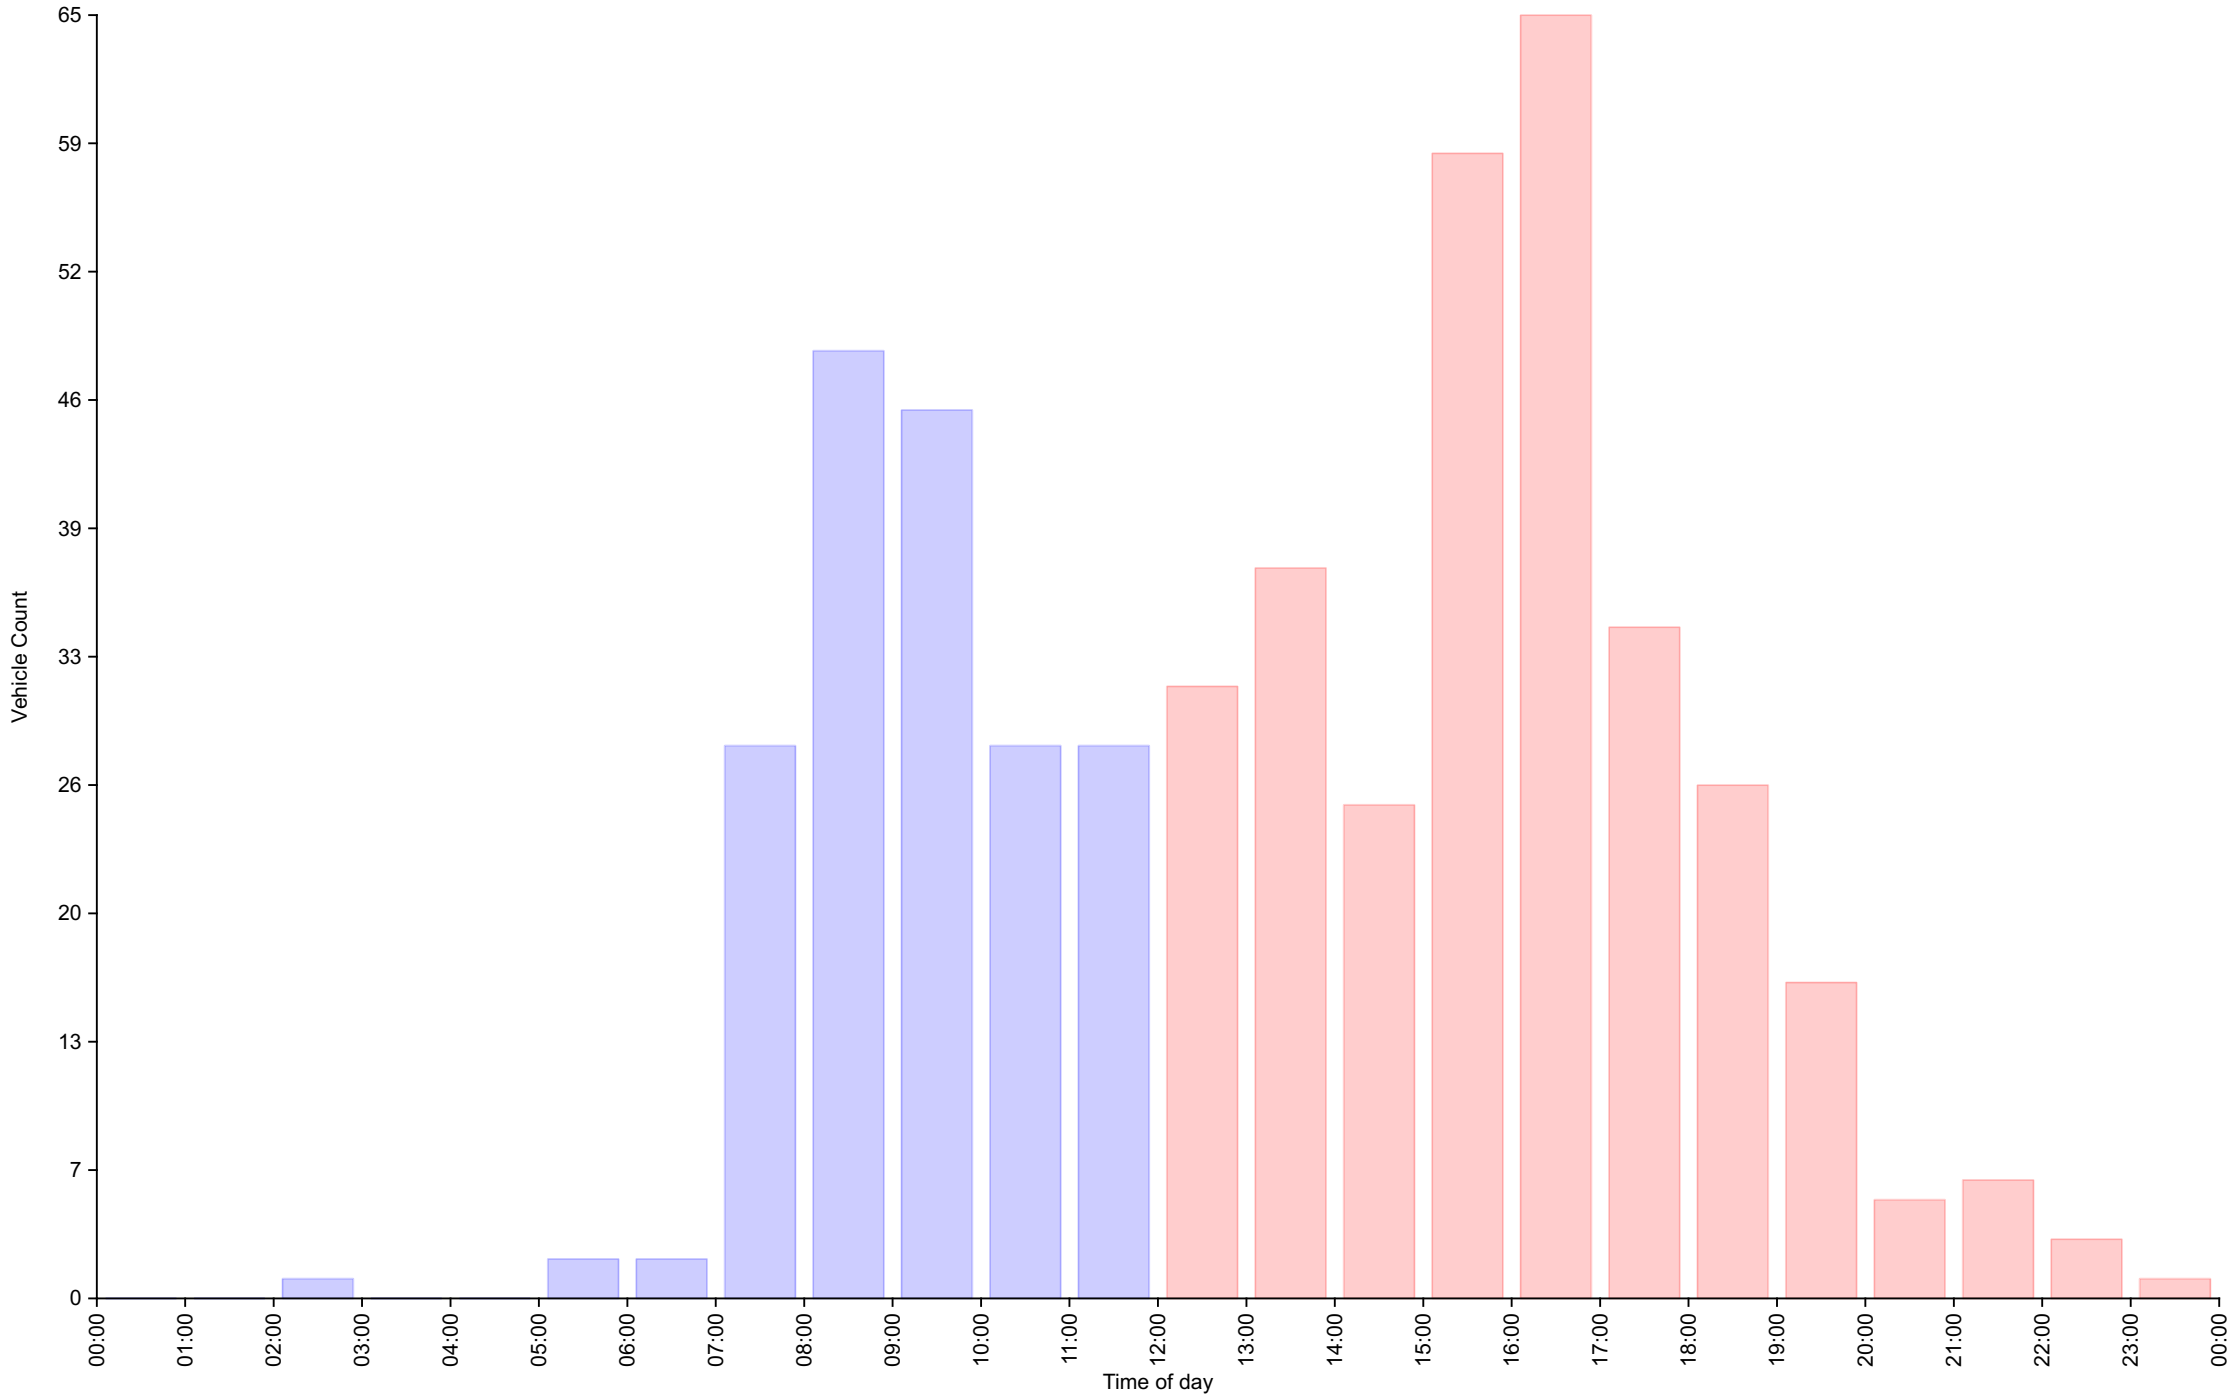

Traffic Report

November - Kew Pendra

Daily Overview for Tue Nov 2 2021

Vehicle Speed Classes (Mph)

	<10	10 20	20 30	30 40	40 50	50 60	60 70	70 80	80 90	90 100	>100	Total	85th Percentile
00:00	0	0	0	0	0	0	0	0	0	0	0	0	0.0
01:00	0	0	0	0	0	0	0	0	0	0	0	0	0.0
02:00	0	0	0	0	0	1	0	0	0	0	0	1	51.4
03:00	0	0	0	0	0	0	0	0	0	0	0	0	0.0
04:00	0	0	0	0	0	0	0	0	0	0	0	0	0.0
05:00	0	0	0	1	1	0	0	0	0	0	0	2	41.2
06:00	0	1	0	1	0	0	0	0	0	0	0	2	30.1
07:00	0	10	4	11	3	0	0	0	0	0	0	28	38.4
08:00	0	15	10	20	3	0	0	0	0	0	0	48	34.8
09:00	0	9	11	24	1	0	0	0	0	0	0	45	33.6
10:00	0	3	14	11	0	0	0	0	0	0	0	28	33.4
11:00	0	6	7	15	0	0	0	0	0	0	0	28	33.4
12:00	0	7	8	16	0	0	0	0	0	0	0	31	33.2
13:00	0	6	15	16	0	0	0	0	0	0	0	37	31.7
14:00	0	2	13	10	0	0	0	0	0	0	0	25	32.1
15:00	0	4	22	29	3	0	0	0	0	0	0	58	35.3
16:00	0	4	19	40	1	1	0	0	0	0	0	65	35.4
17:00	0	2	19	13	0	0	0	0	0	0	0	34	32.9
18:00	0	5	12	7	2	0	0	0	0	0	0	26	31.7
19:00	0	4	6	6	0	0	0	0	0	0	0	16	30.6
20:00	0	1	2	2	0	0	0	0	0	0	0	5	32.3
21:00	0	2	0	3	1	0	0	0	0	0	0	6	39.2
22:00	0	1	1	1	0	0	0	0	0	0	0	3	28.1
23:00	0	0	1	0	0	0	0	0	0	0	0	1	27.8

AM Total	0	44	46	83	8	1	0	0	0	0	0		
PM Total	0	38	118	143	7	1	0	0	0	0	0		

Total	0	82	164	226	15	2	0	0	0	0	0		
Percent	0.00%	16.77%	33.54%	46.22%	3.07%	0.41%	0.00%	0.00%	0.00%	0.00%	0.00%		

Total Vehicles : 489
30th Percentile : 25.9 MPH
50th Percentile : 29.0 MPH
85th Percentile : 33.9 MPH
95th Percentile : 38.3 MPH
Average Speed : 28.4 MPH
Highest Speed : 51.4 MPH

Vehicle Counts By Hour

Daily Overview for Tue Nov 2 2021
(60 Minute Resolution)