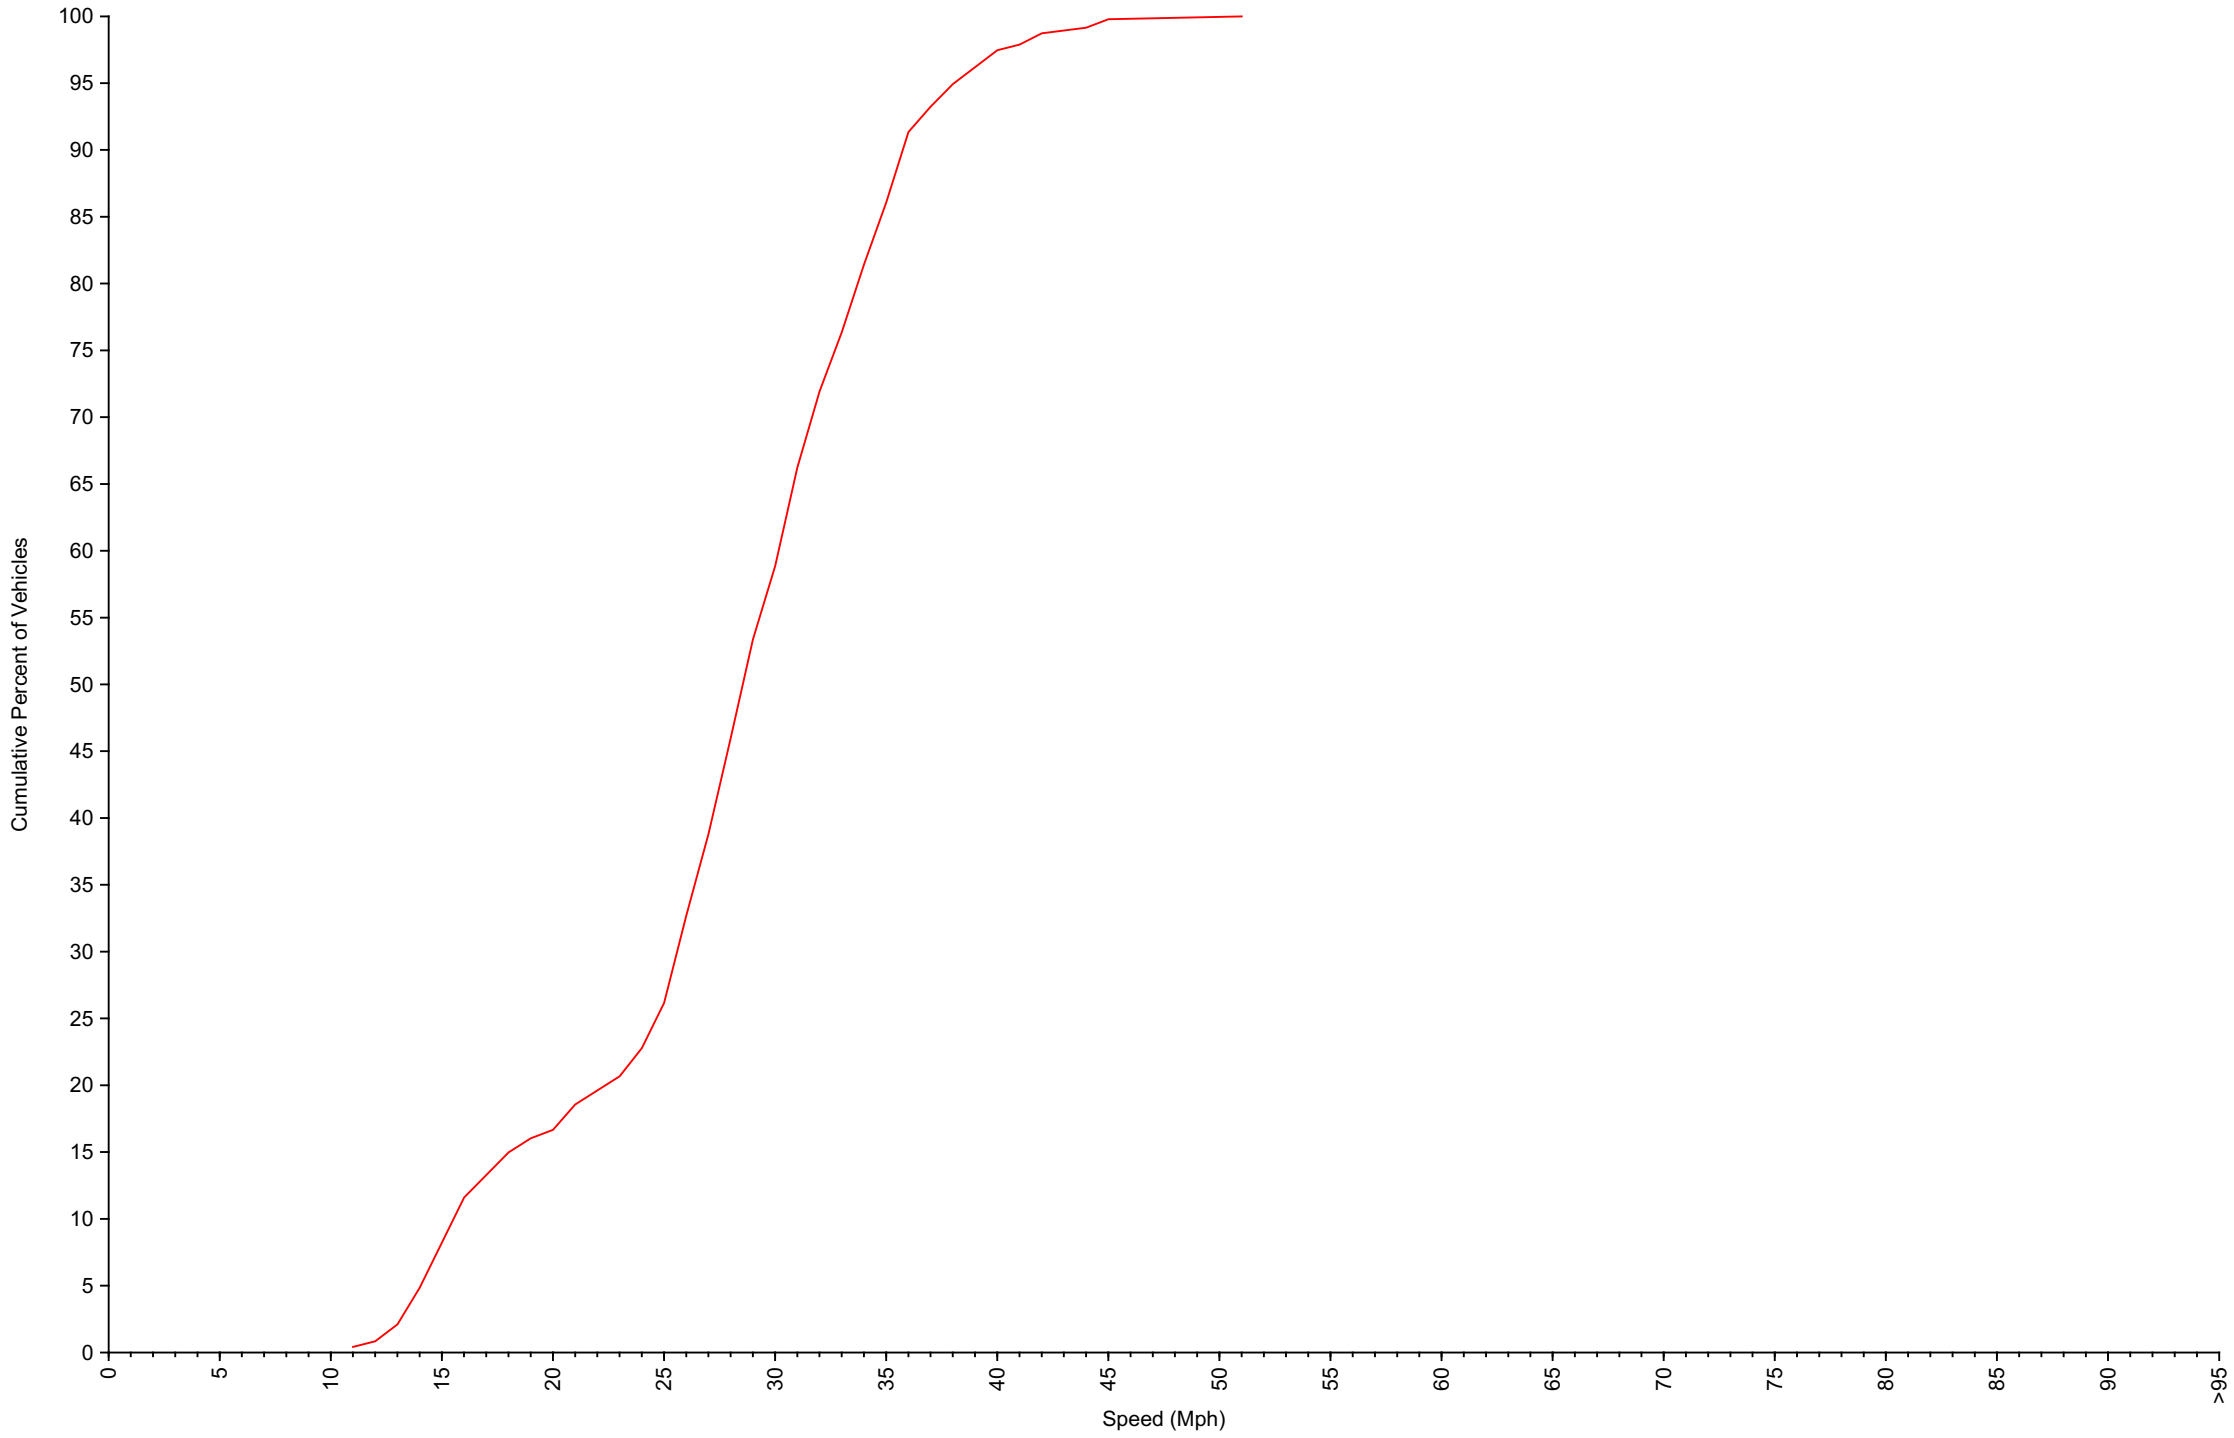

Cumulative Speed Distribution Curve

Daily Overview for Thu Nov 25 2021

Traffic Report

November - Kew Pendra

Daily Overview for Fri Nov 26 2021

Vehicle Speed Classes (Mph)

	<10	10 20	20 30	30 40	40 50	50 60	60 70	70 80	80 90	90 100	>100	Total	85th Percentile
00:00	0	0	0	1	0	0	0	0	0	0	0	1	36.7
01:00	0	1	0	0	0	1	0	0	0	0	0	2	44.3
02:00	0	0	0	0	0	0	0	0	0	0	0	0	0.0
03:00	0	0	0	0	0	0	0	0	0	0	0	0	0.0
04:00	0	1	0	0	0	0	0	0	0	0	0	1	13.8
05:00	0	0	0	0	0	0	0	0	0	0	0	0	0.0
06:00	0	0	0	2	0	0	0	0	0	0	0	2	38.1
07:00	0	10	9	12	1	0	0	0	0	0	0	32	34.4
08:00	0	9	11	21	1	0	0	0	0	0	0	42	35.9
09:00	0	12	7	19	0	0	0	0	0	0	0	38	35.1
10:00	0	7	13	15	1	0	0	0	0	0	0	36	32.5
11:00	0	8	17	22	3	0	0	0	0	0	0	50	33.9
12:00	0	1	12	14	3	0	0	0	0	0	0	30	35.8
13:00	0	8	13	18	0	0	0	0	0	0	0	39	34.1
14:00	0	5	18	21	1	0	0	0	0	0	0	45	34.6
15:00	0	8	19	31	3	0	0	0	0	0	0	61	35.8
16:00	0	7	22	27	3	0	0	0	0	0	0	59	35.2
17:00	0	4	12	20	2	0	0	0	0	0	0	38	35.6
18:00	0	1	6	6	0	0	0	0	0	0	0	13	36.0
19:00	0	4	2	4	4	0	0	0	0	0	0	14	39.7
20:00	0	1	2	3	1	0	0	0	0	0	0	7	35.0
21:00	0	1	2	2	0	0	0	0	0	0	0	5	31.7
22:00	0	1	1	2	0	0	0	0	0	0	0	4	33.4
23:00	0	0	0	1	0	0	0	0	0	0	0	1	35.8

AM Total	0	48	57	92	6	1	0	0	0	0	0		
PM Total	0	41	109	149	17	0	0	0	0	0	0		

Total	0	89	166	241	23	1	0	0	0	0	0		
Percent	0.00%	17.12%	31.92%	46.35%	4.42%	0.19%	0.00%	0.00%	0.00%	0.00%	0.00%		

Total Vehicles : 520
30th Percentile : 26.1 MPH
50th Percentile : 29.1 MPH
85th Percentile : 35.4 MPH
95th Percentile : 38.7 MPH
Average Speed : 28.7 MPH
Highest Speed : 55.8 MPH