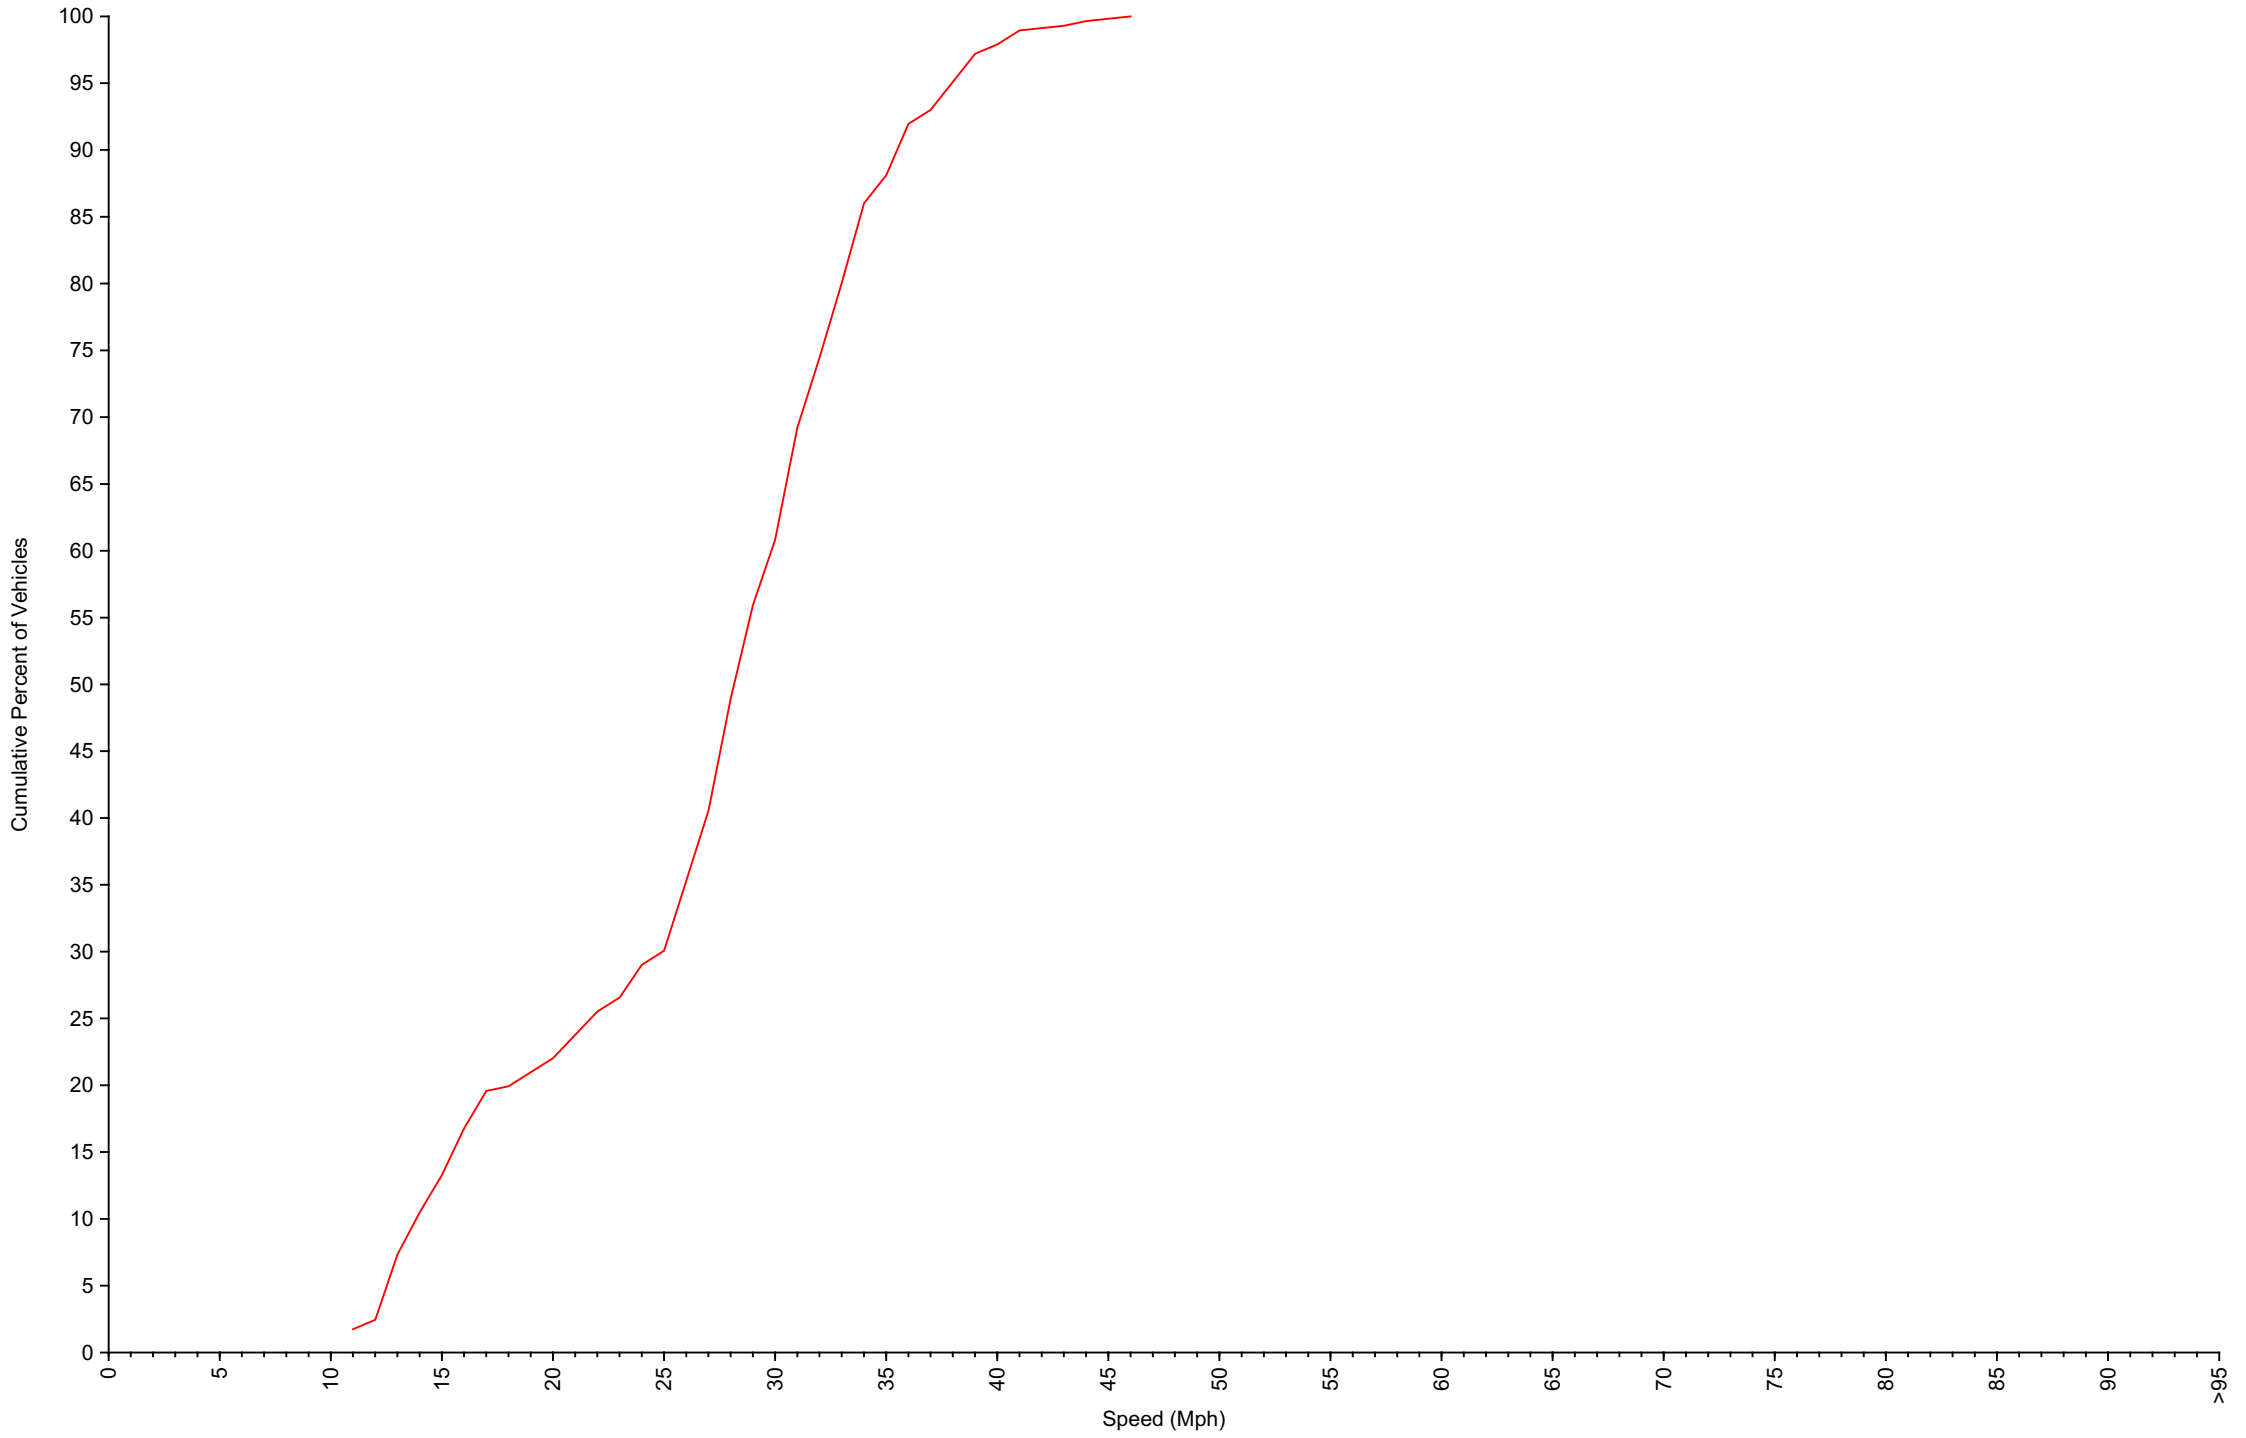

Cumulative Speed Distribution Curve

Daily Overview for Sat Nov 27 2021

Traffic Report

November - Kew Pendra

Daily Overview for Sun Nov 28 2021

Vehicle Speed Classes (Mph)

	<10	10 20	20 30	30 40	40 50	50 60	60 70	70 80	80 90	90 100	>100	Total	85th Percentile
00:00	0	0	1	0	0	0	0	0	0	0	0	1	27.3
01:00	0	1	0	0	0	0	0	0	0	0	0	1	12.3
02:00	0	0	0	1	0	0	0	0	0	0	0	1	39.2
03:00	0	0	0	0	0	0	0	0	0	0	0	0	0.0
04:00	0	0	0	0	0	0	0	0	0	0	0	0	0.0
05:00	0	0	0	0	0	0	0	0	0	0	0	0	0.0
06:00	0	0	0	0	0	0	0	0	0	0	0	0	0.0
07:00	0	2	0	3	0	0	0	0	0	0	0	5	36.8
08:00	0	4	1	3	1	0	0	0	0	0	0	9	35.6
09:00	0	6	6	2	3	0	0	0	0	0	0	17	35.3
10:00	0	12	10	16	1	0	0	0	0	0	0	39	34.0
11:00	0	9	7	21	1	0	0	0	0	0	0	38	33.6
12:00	0	6	11	14	7	0	0	0	0	0	0	38	40.0
13:00	1	1	9	14	1	1	0	0	0	0	0	27	36.0
14:00	0	3	8	12	0	0	0	0	0	0	0	23	33.1
15:00	0	2	12	13	3	1	0	0	0	0	0	31	35.8
16:00	0	8	20	11	1	0	0	0	0	0	0	40	31.5
17:00	0	2	12	12	2	0	0	0	0	0	0	28	33.8
18:00	0	4	6	3	1	0	0	0	0	0	0	14	32.8
19:00	0	2	1	5	0	0	0	0	0	0	0	8	36.6
20:00	0	1	1	3	0	1	0	0	0	0	0	6	37.2
21:00	0	2	0	1	1	0	0	0	0	0	0	4	38.4
22:00	0	2	0	0	0	0	0	0	0	0	0	2	13.4
23:00	0	0	0	0	0	0	0	0	0	0	0	0	0.0

AM Total	0	34	25	46	6	0	0	0	0	0	0		
PM Total	1	33	80	88	16	3	0	0	0	0	0		

Total	1	67	105	134	22	3	0	0	0	0	0		
Percent	0.30%	20.18%	31.63%	40.36%	6.63%	0.90%	0.00%	0.00%	0.00%	0.00%	0.00%		

Total Vehicles : 332
30th Percentile : 25.7 MPH
50th Percentile : 28.7 MPH
85th Percentile : 34.9 MPH
95th Percentile : 40.9 MPH
Average Speed : 28.2 MPH
Highest Speed : 57.1 MPH