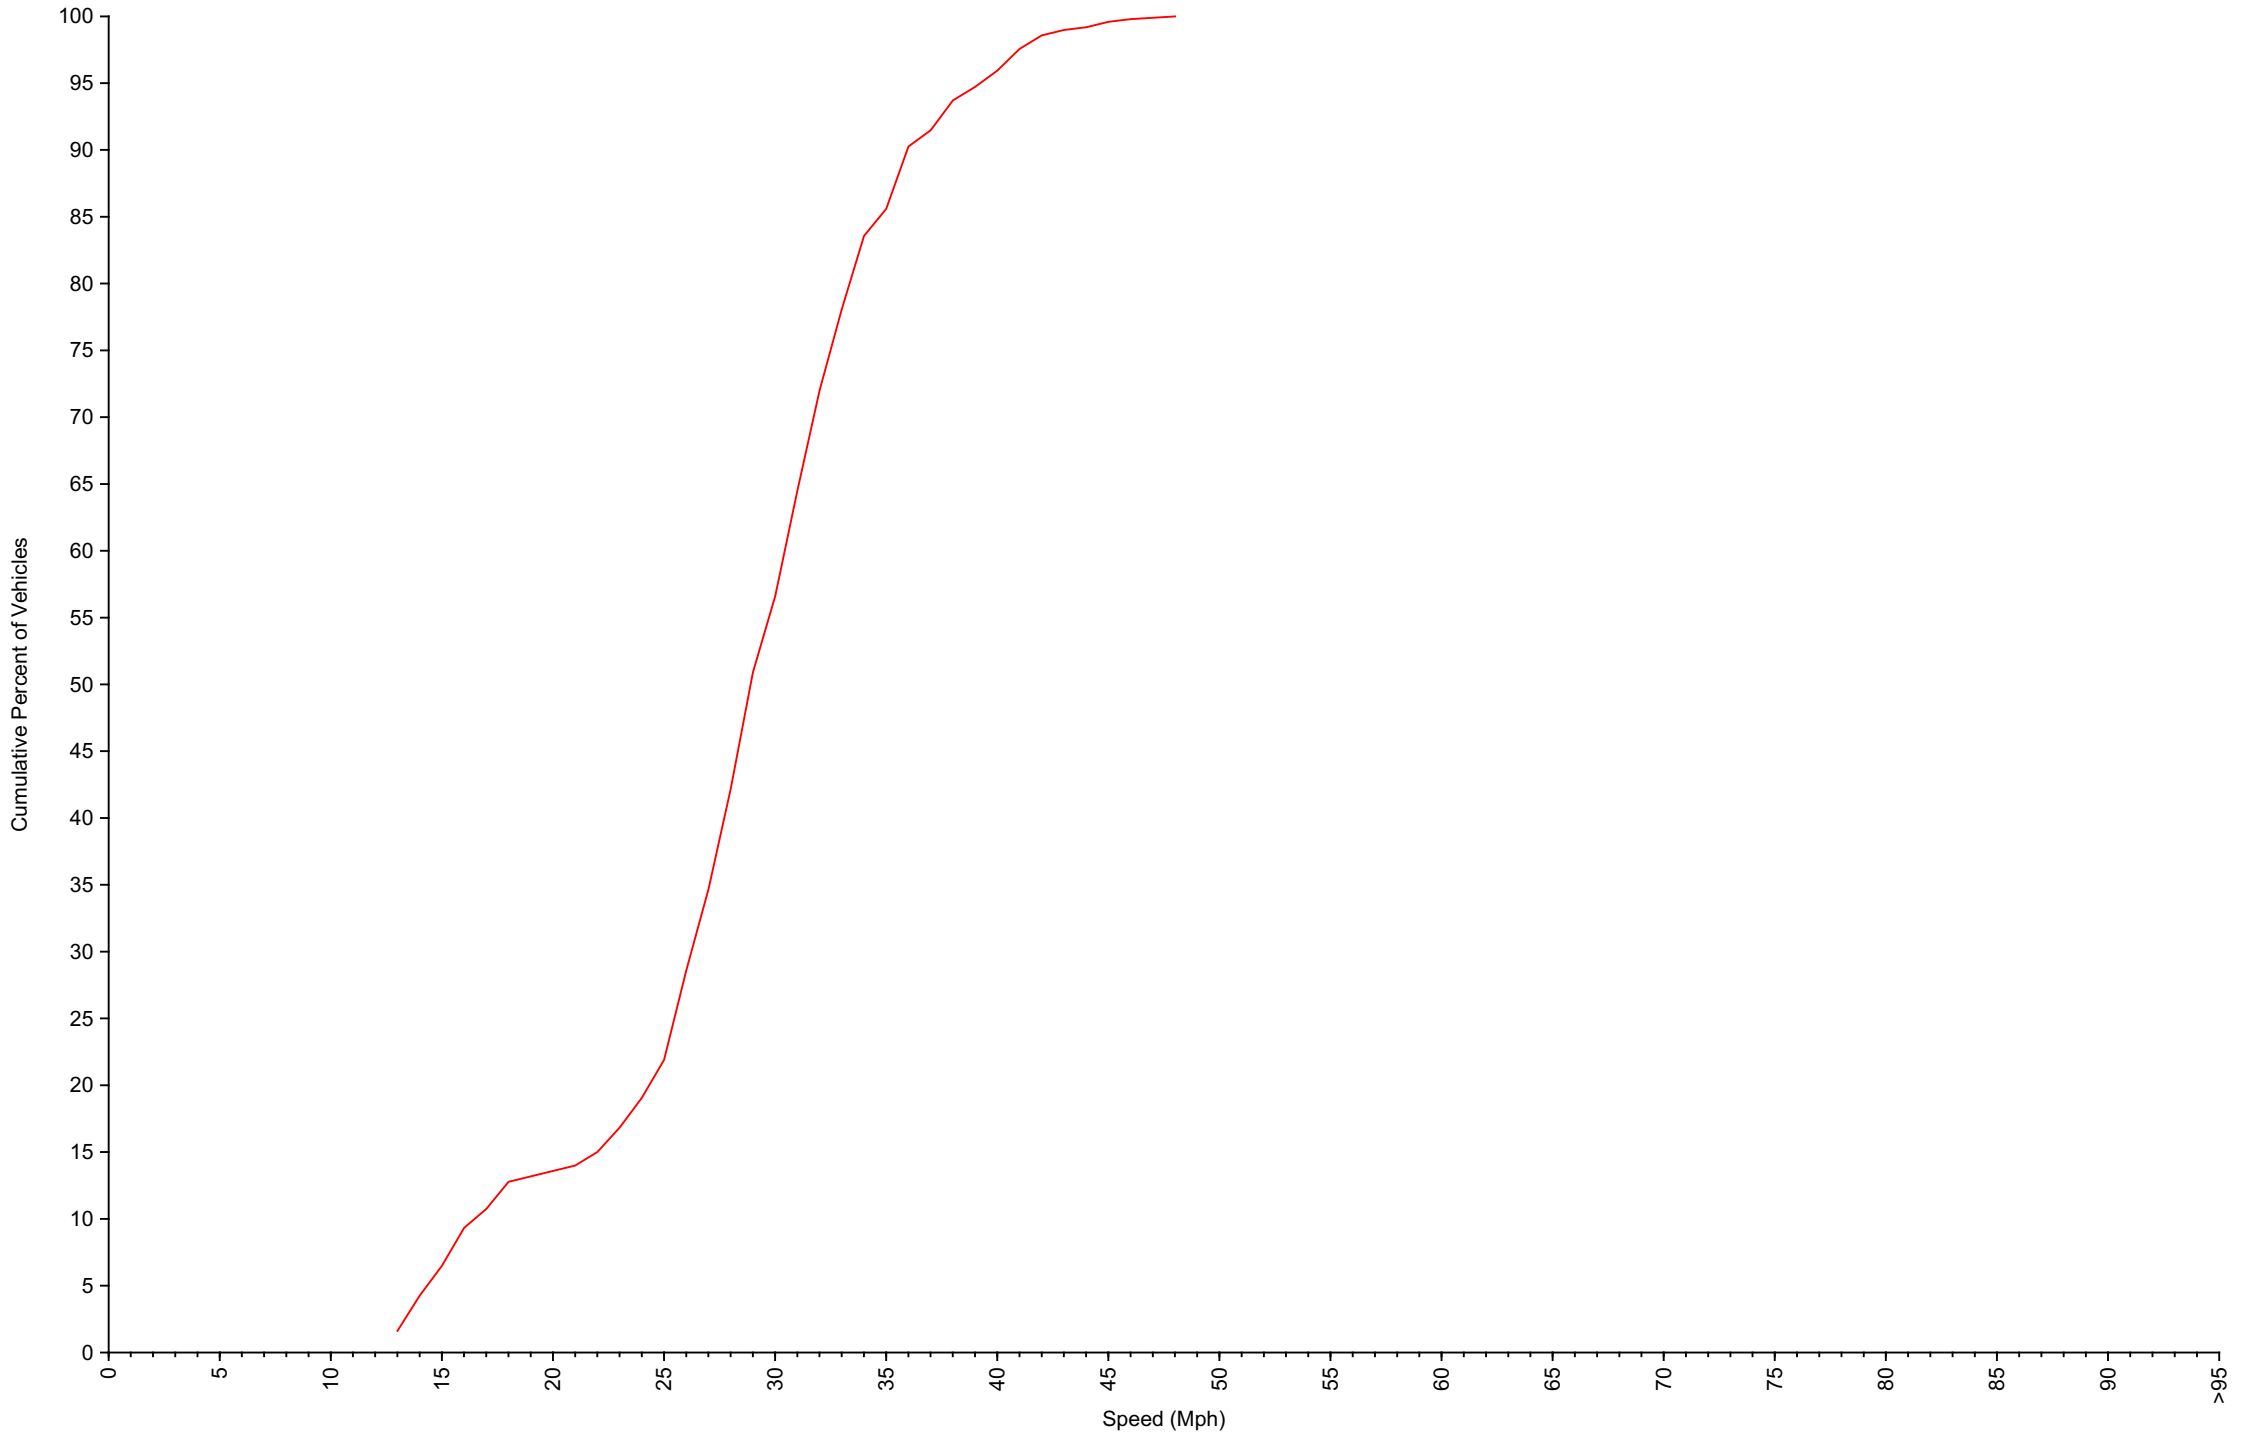

Cumulative Speed Distribution Curve

Daily Overview for Sat Nov 6 2021

Traffic Report

November - Kew Pendra

Daily Overview for Sun Nov 7 2021

Vehicle Speed Classes (Mph)

	<10	10 20	20 30	30 40	40 50	50 60	60 70	70 80	80 90	90 100	>100	Total	85th Percentile
00:00	0	1	1	0	0	0	0	0	0	0	0	2	21.3
01:00	0	0	1	1	0	0	0	0	0	0	0	2	29.8
02:00	0	0	0	0	1	0	0	0	0	0	0	1	39.7
03:00	0	0	0	0	0	0	0	0	0	0	0	0	0.0
04:00	0	0	1	0	0	0	0	0	0	0	0	1	23.6
05:00	0	0	0	0	0	0	0	0	0	0	0	0	0.0
06:00	0	0	1	3	0	0	0	0	0	0	0	4	34.4
07:00	0	2	0	0	1	0	0	0	0	0	0	3	29.8
08:00	0	3	2	8	1	0	0	0	0	0	0	14	38.5
09:00	0	9	13	9	0	0	0	0	0	0	0	31	31.9
10:00	0	7	13	15	1	0	0	0	0	0	0	36	33.5
11:00	3	11	8	0	0	0	0	0	0	0	0	22	25.4
12:00	0	3	15	23	0	0	0	0	0	0	0	41	32.9
13:00	0	4	22	11	0	0	0	0	0	0	0	37	31.4
14:00	0	7	24	17	0	0	0	0	0	0	0	48	30.7
15:00	1	8	24	26	0	0	0	0	0	0	0	59	32.2
16:00	0	8	34	24	1	0	0	0	0	0	0	67	33.0
17:00	0	4	12	12	0	0	0	0	0	0	0	28	34.4
18:00	0	2	6	13	1	0	0	0	0	0	0	22	37.8
19:00	0	3	3	3	1	0	0	0	0	0	0	10	32.3
20:00	0	1	3	5	1	0	0	0	0	0	0	10	36.5
21:00	0	0	3	5	1	0	0	0	0	0	0	9	32.6
22:00	0	1	1	0	0	0	0	0	0	0	0	2	24.2
23:00	0	0	1	2	0	0	0	0	0	0	0	3	33.8
AM Total	3	33	40	36	4	0	0	0	0	0	0		
PM Total	1	41	148	141	5	0	0	0	0	0	0		
Total	4	74	188	177	9	0	0	0	0	0	0		
Percent	0.88%	16.37%	41.59%	39.16%	1.99%	0.00%	0.00%	0.00%	0.00%	0.00%	0.00%		

Total Vehicles : 452
30th Percentile : 25.4 MPH
50th Percentile : 28.2 MPH
85th Percentile : 32.9 MPH
95th Percentile : 37.1 MPH
Average Speed : 27.4 MPH
Highest Speed : 45.8 MPH