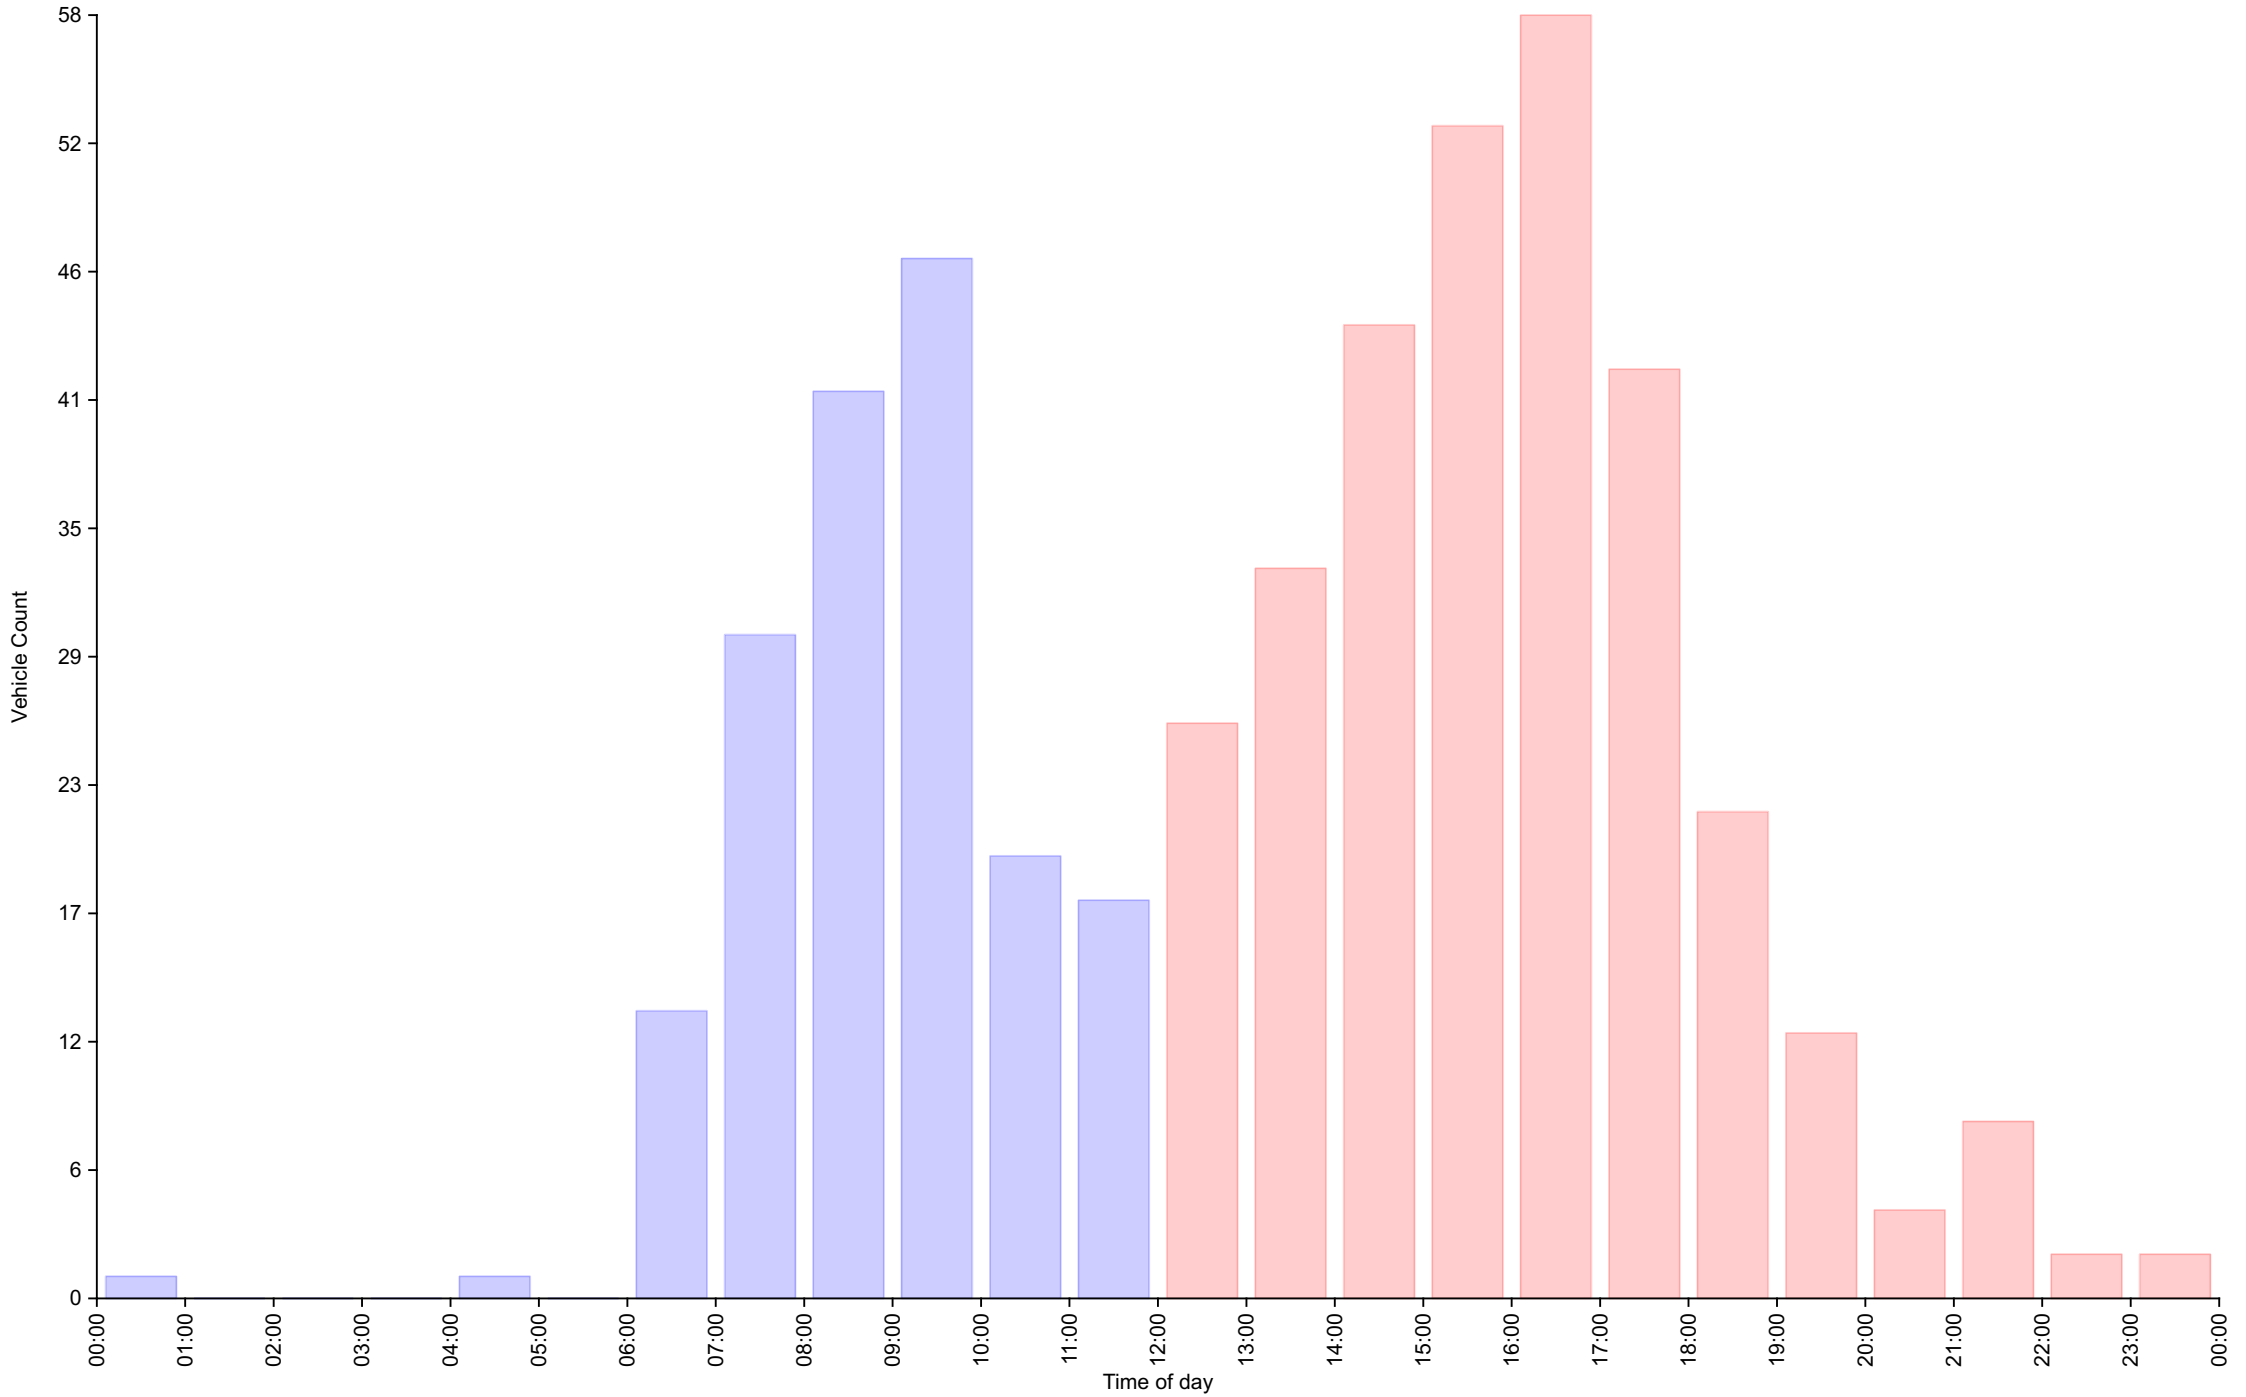

Traffic Report

November - Kew Pendra

Daily Overview for Tue Nov 16 2021

Vehicle Speed Classes (Mph)

	<10	10 20	20 30	30 40	40 50	50 60	60 70	70 80	80 90	90 100	>100	Total	85th Percentile
00:00	0	1	0	0	0	0	0	0	0	0	0	1	11.9
01:00	0	0	0	0	0	0	0	0	0	0	0	0	0.0
02:00	0	0	0	0	0	0	0	0	0	0	0	0	0.0
03:00	0	0	0	0	0	0	0	0	0	0	0	0	0.0
04:00	0	1	0	0	0	0	0	0	0	0	0	1	14.7
05:00	0	0	0	0	0	0	0	0	0	0	0	0	0.0
06:00	0	2	6	4	1	0	0	0	0	0	0	13	36.1
07:00	0	12	7	11	0	0	0	0	0	0	0	30	34.0
08:00	0	6	13	20	2	0	0	0	0	0	0	41	36.9
09:00	0	10	15	22	0	0	0	0	0	0	0	47	34.0
10:00	0	6	8	6	0	0	0	0	0	0	0	20	32.0
11:00	0	3	5	9	1	0	0	0	0	0	0	18	32.6
12:00	0	1	14	11	0	0	0	0	0	0	0	26	31.6
13:00	0	3	14	16	0	0	0	0	0	0	0	33	33.0
14:00	0	9	16	18	1	0	0	0	0	0	0	44	35.7
15:00	0	10	25	16	2	0	0	0	0	0	0	53	32.5
16:00	0	3	21	32	2	0	0	0	0	0	0	58	33.9
17:00	0	6	21	15	0	0	0	0	0	0	0	42	32.2
18:00	0	5	5	12	0	0	0	0	0	0	0	22	33.7
19:00	0	2	1	8	1	0	0	0	0	0	0	12	33.2
20:00	0	0	1	3	0	0	0	0	0	0	0	4	33.0
21:00	0	4	1	3	0	0	0	0	0	0	0	8	31.6
22:00	0	2	0	0	0	0	0	0	0	0	0	2	16.7
23:00	0	0	1	1	0	0	0	0	0	0	0	2	29.8
AM Total	0	41	54	72	4	0	0	0	0	0	0		
PM Total	0	45	120	135	6	0	0	0	0	0	0		
Total	0	86	174	207	10	0	0	0	0	0	0		
Percent	0.00%	18.03%	36.48%	43.40%	2.10%	0.00%	0.00%	0.00%	0.00%	0.00%	0.00%		

Total Vehicles : 477
30th Percentile : 25.7 MPH
50th Percentile : 28.5 MPH
85th Percentile : 33.7 MPH
95th Percentile : 37.4 MPH
Average Speed : 27.7 MPH
Highest Speed : 49.4 MPH

Vehicle Counts By Hour

Daily Overview for Tue Nov 16 2021

(60 Minute Resolution)