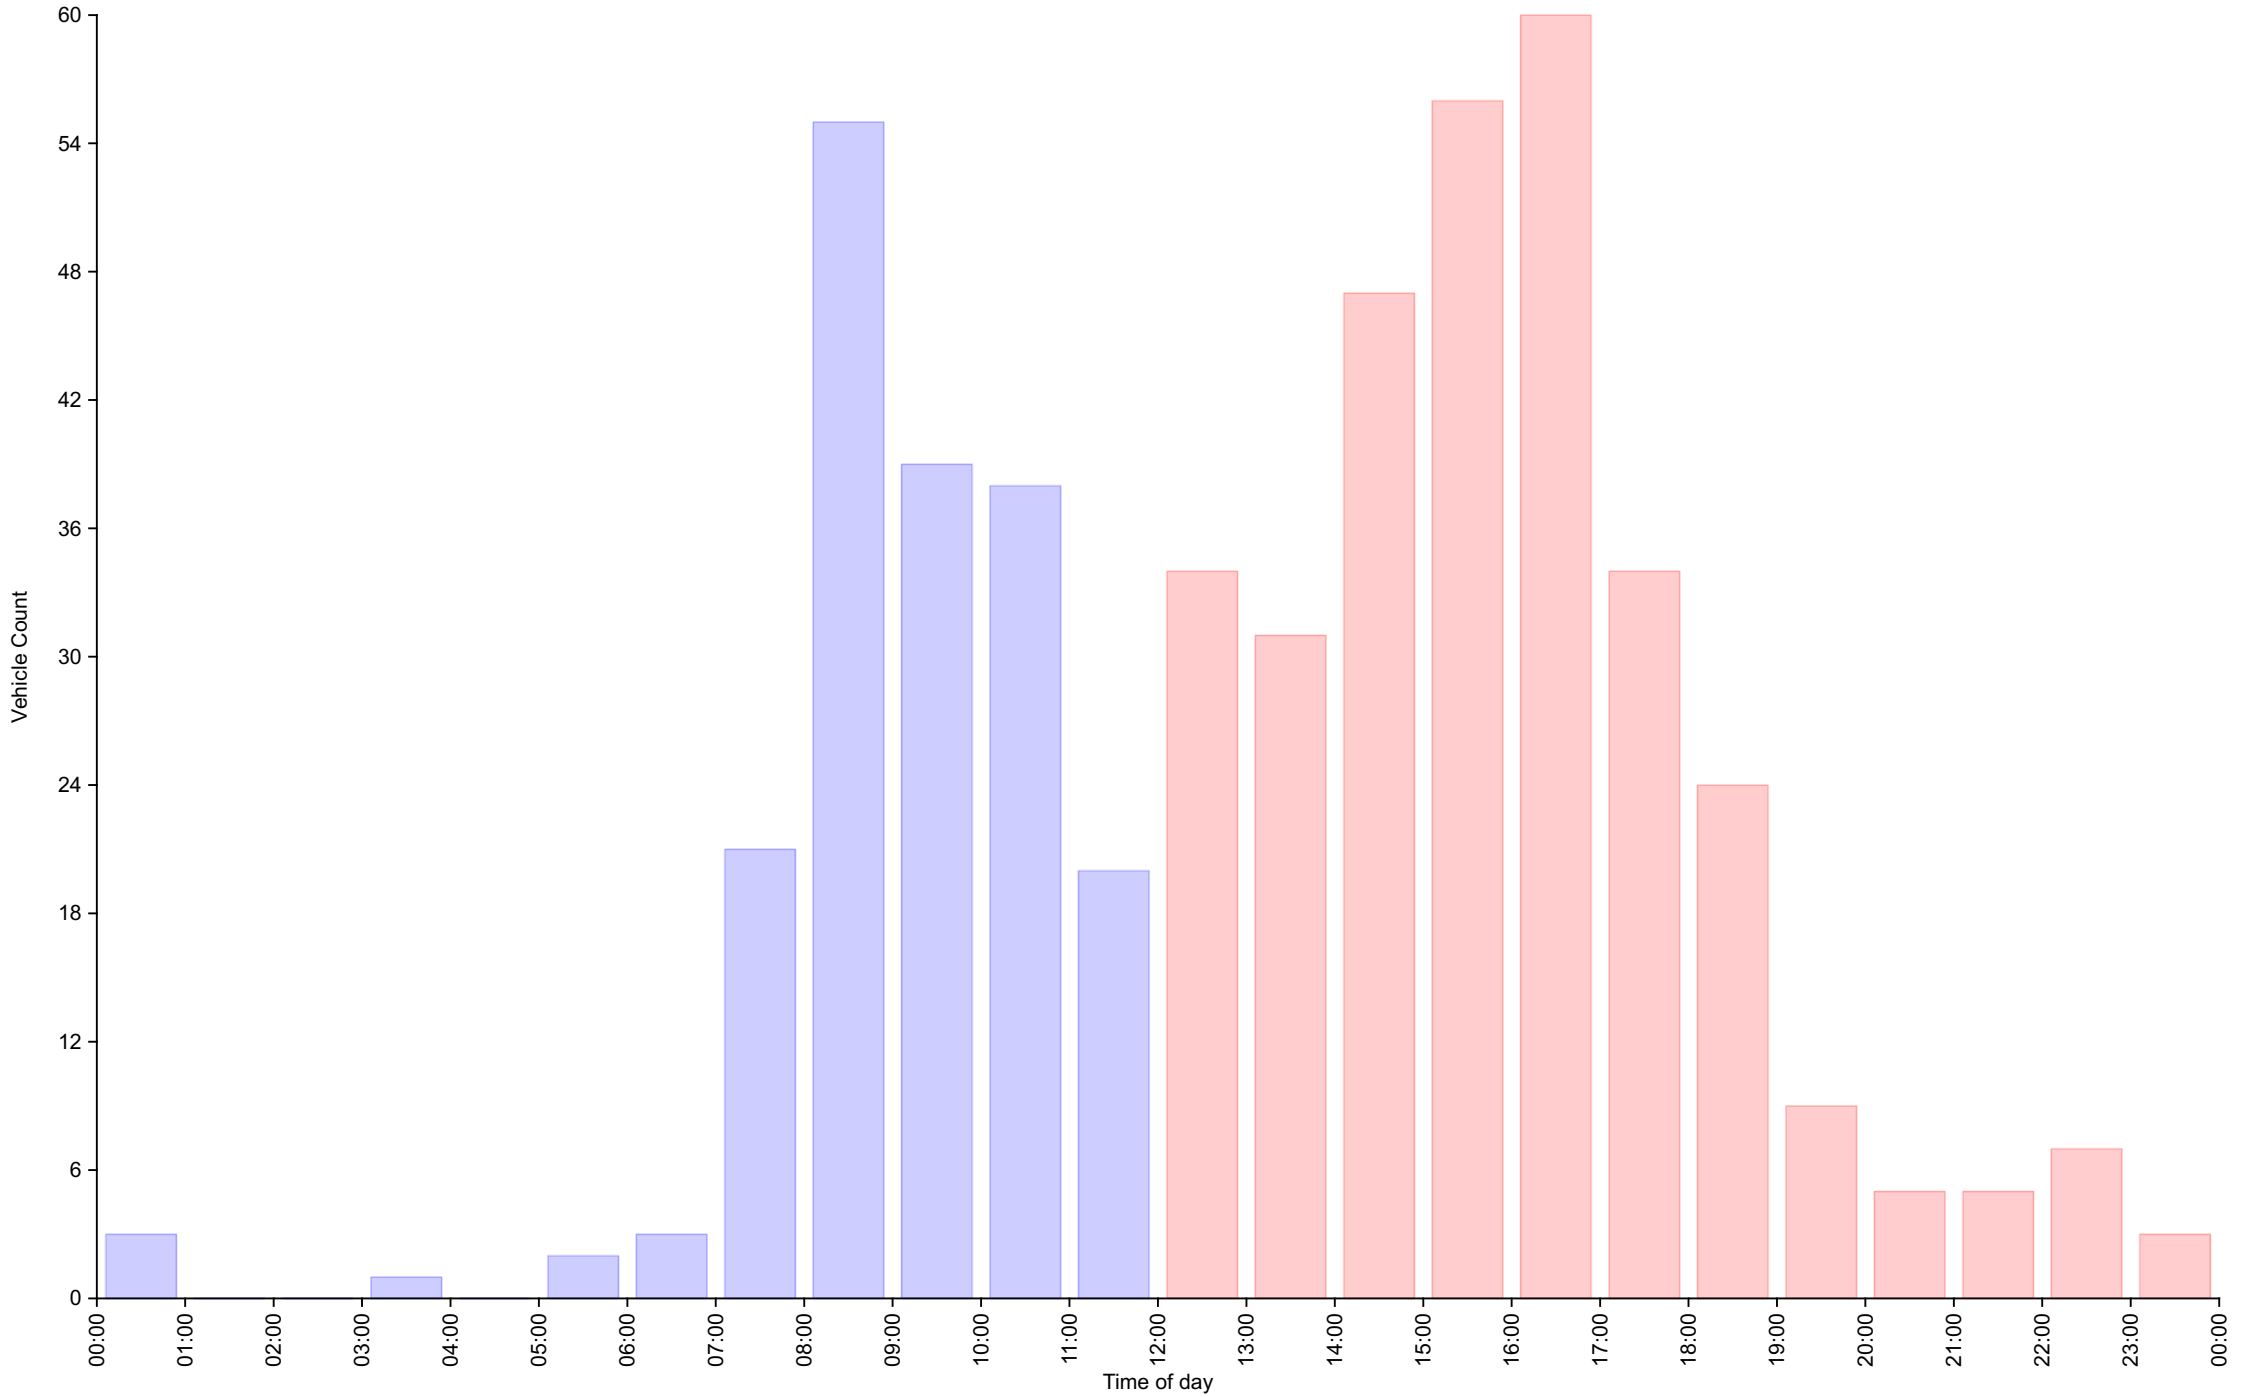

Traffic Report

November - Kew Pendra

Daily Overview for Wed Nov 3 2021

Vehicle Speed Classes (Mph)

	<10	10 20	20 30	30 40	40 50	50 60	60 70	70 80	80 90	90 100	>100	Total	85th Percentile
00:00	0	0	0	3	0	0	0	0	0	0	0	3	35.5
01:00	0	0	0	0	0	0	0	0	0	0	0	0	0.0
02:00	0	0	0	0	0	0	0	0	0	0	0	0	0.0
03:00	0	1	0	0	0	0	0	0	0	0	0	1	16.9
04:00	0	0	0	0	0	0	0	0	0	0	0	0	0.0
05:00	0	1	0	0	1	0	0	0	0	0	0	2	32.6
06:00	0	1	1	1	0	0	0	0	0	0	0	3	30.1
07:00	0	7	2	11	1	0	0	0	0	0	0	21	35.4
08:00	0	10	19	24	2	0	0	0	0	0	0	55	34.6
09:00	0	5	16	16	2	0	0	0	0	0	0	39	33.3
10:00	0	1	14	22	1	0	0	0	0	0	0	38	35.7
11:00	0	3	11	6	0	0	0	0	0	0	0	20	30.0
12:00	0	6	10	18	0	0	0	0	0	0	0	34	34.0
13:00	0	8	10	12	1	0	0	0	0	0	0	31	33.7
14:00	0	5	22	18	2	0	0	0	0	0	0	47	33.0
15:00	0	12	20	23	1	0	0	0	0	0	0	56	34.9
16:00	0	4	24	31	1	0	0	0	0	0	0	60	35.7
17:00	0	1	20	12	1	0	0	0	0	0	0	34	34.3
18:00	0	4	7	13	0	0	0	0	0	0	0	24	33.8
19:00	0	2	3	3	1	0	0	0	0	0	0	9	35.6
20:00	0	1	1	3	0	0	0	0	0	0	0	5	35.3
21:00	0	1	1	3	0	0	0	0	0	0	0	5	32.3
22:00	0	1	2	2	2	0	0	0	0	0	0	7	43.6
23:00	0	0	1	2	0	0	0	0	0	0	0	3	33.8
AM Total	0	29	63	83	7	0	0	0	0	0	0		
PM Total	0	45	121	140	9	0	0	0	0	0	0		
Total	0	74	184	223	16	0	0	0	0	0	0		
Percent	0.00%	14.89%	37.02%	44.87%	3.22%	0.00%	0.00%	0.00%	0.00%	0.00%	0.00%		

Time of day

Total Vehicles : 497

30th Percentile : 26.0 MPH

50th Percentile : 28.8 MPH

85th Percentile : 35.0 MPH

95th Percentile : 37.9 MPH

Average Speed : 28.5 MPH

Highest Speed : 48.0 MPH

Vehicle Counts By Hour

Daily Overview for Wed Nov 3 2021

(60 Minute Resolution)