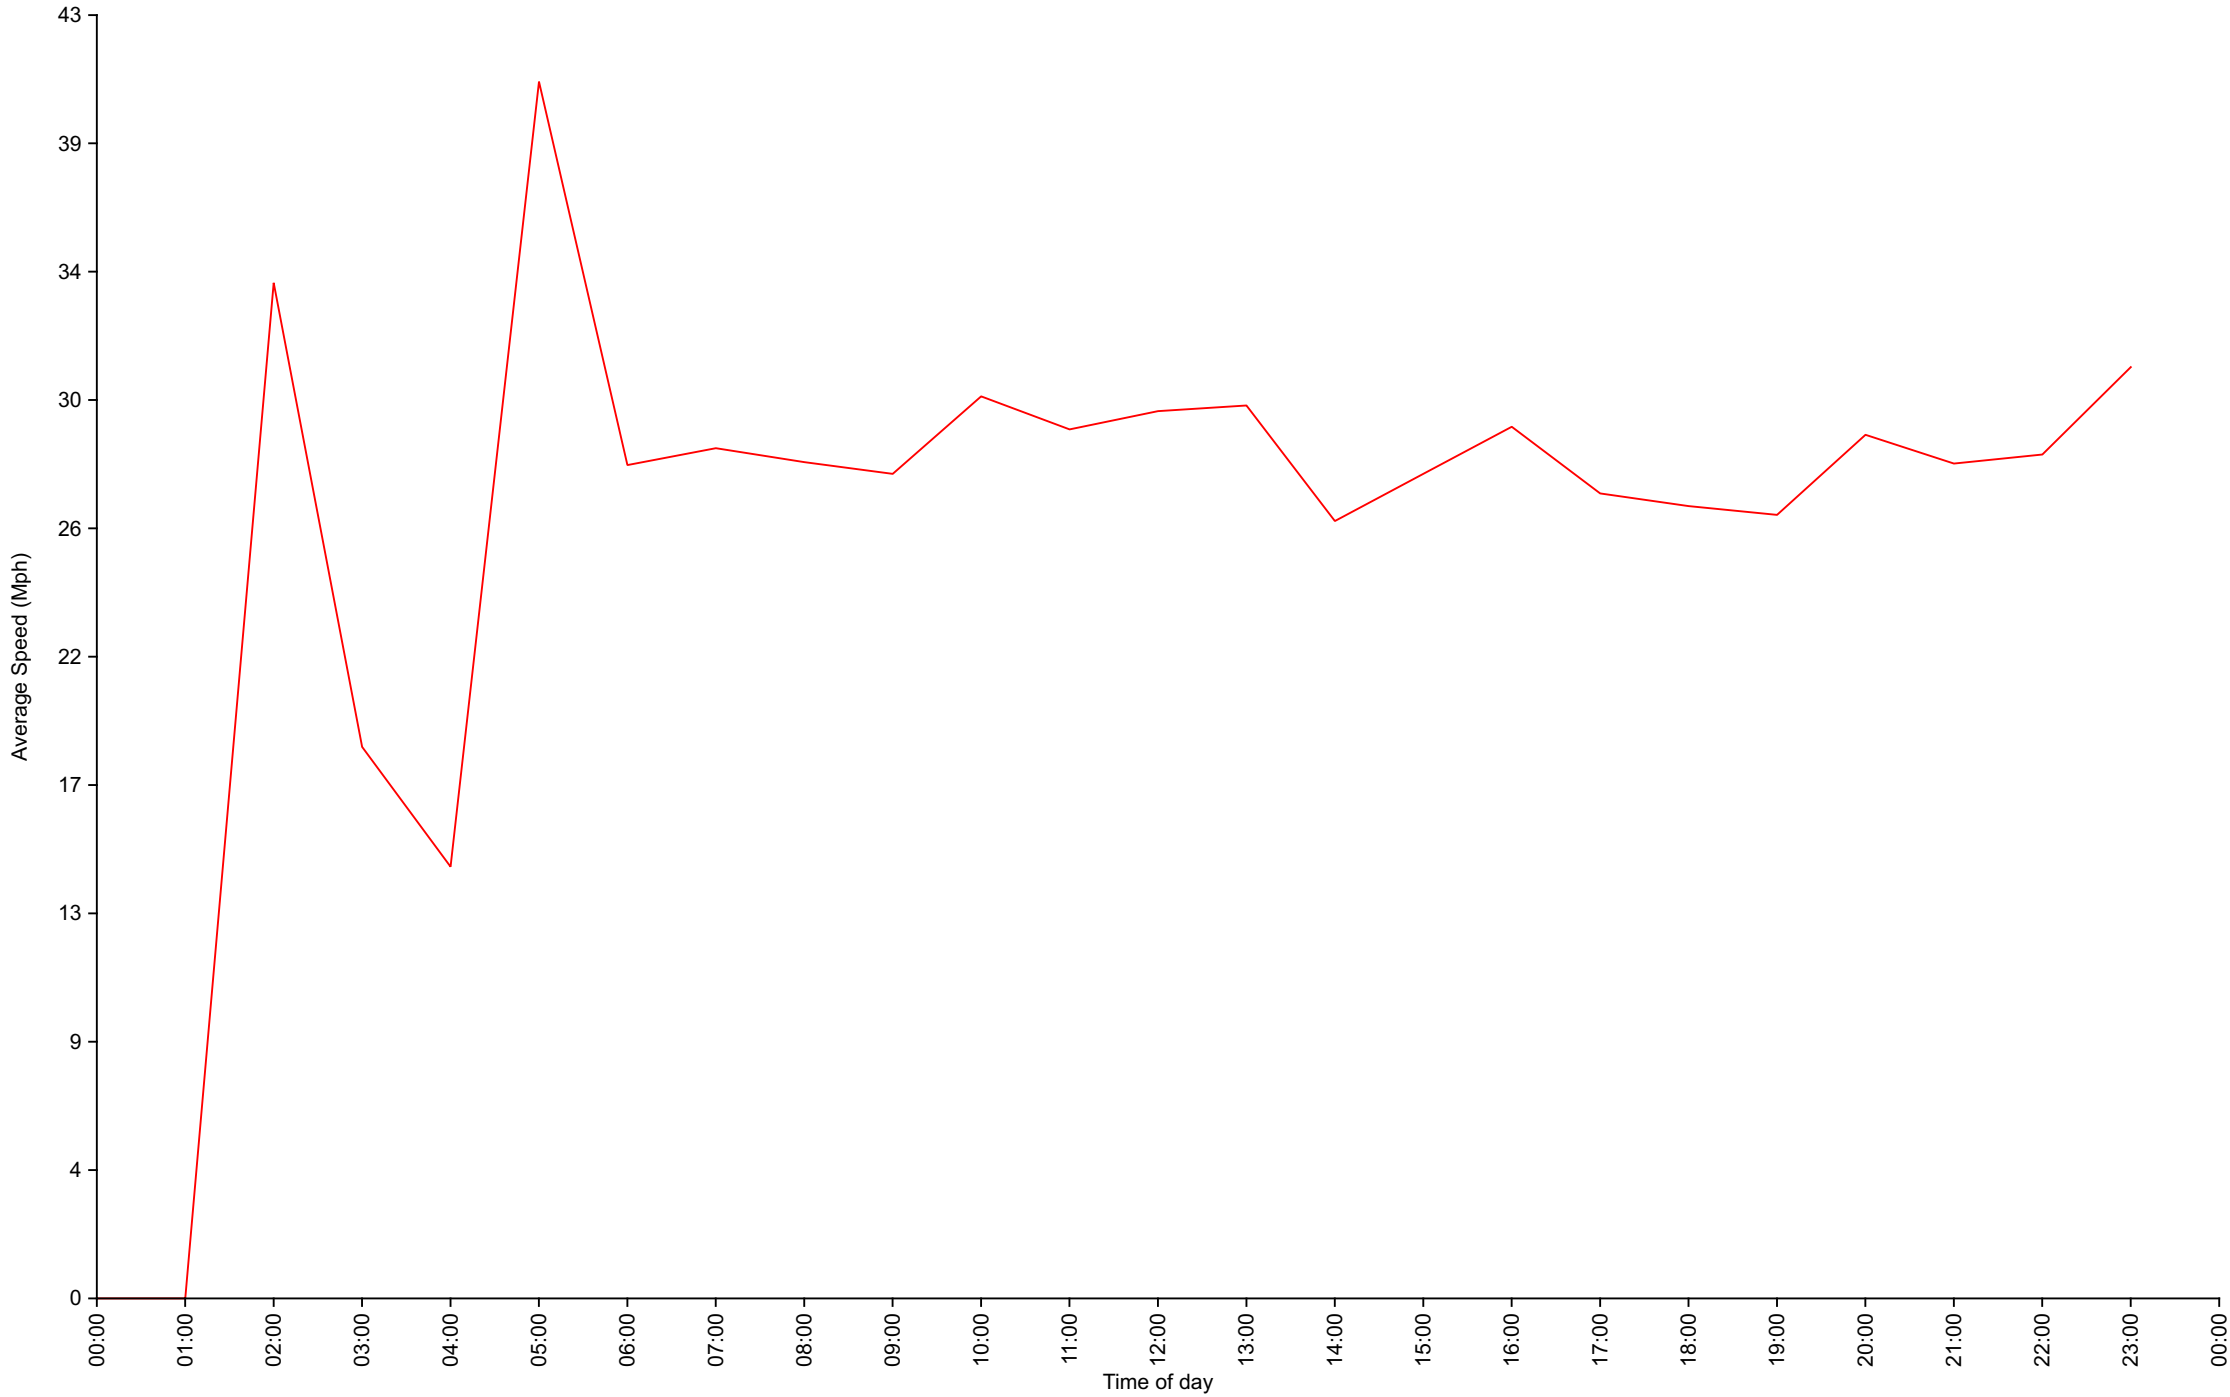

Average Speed By Hour
Daily Overview for Thu Nov 18 2021
(60 Minute Resolution)