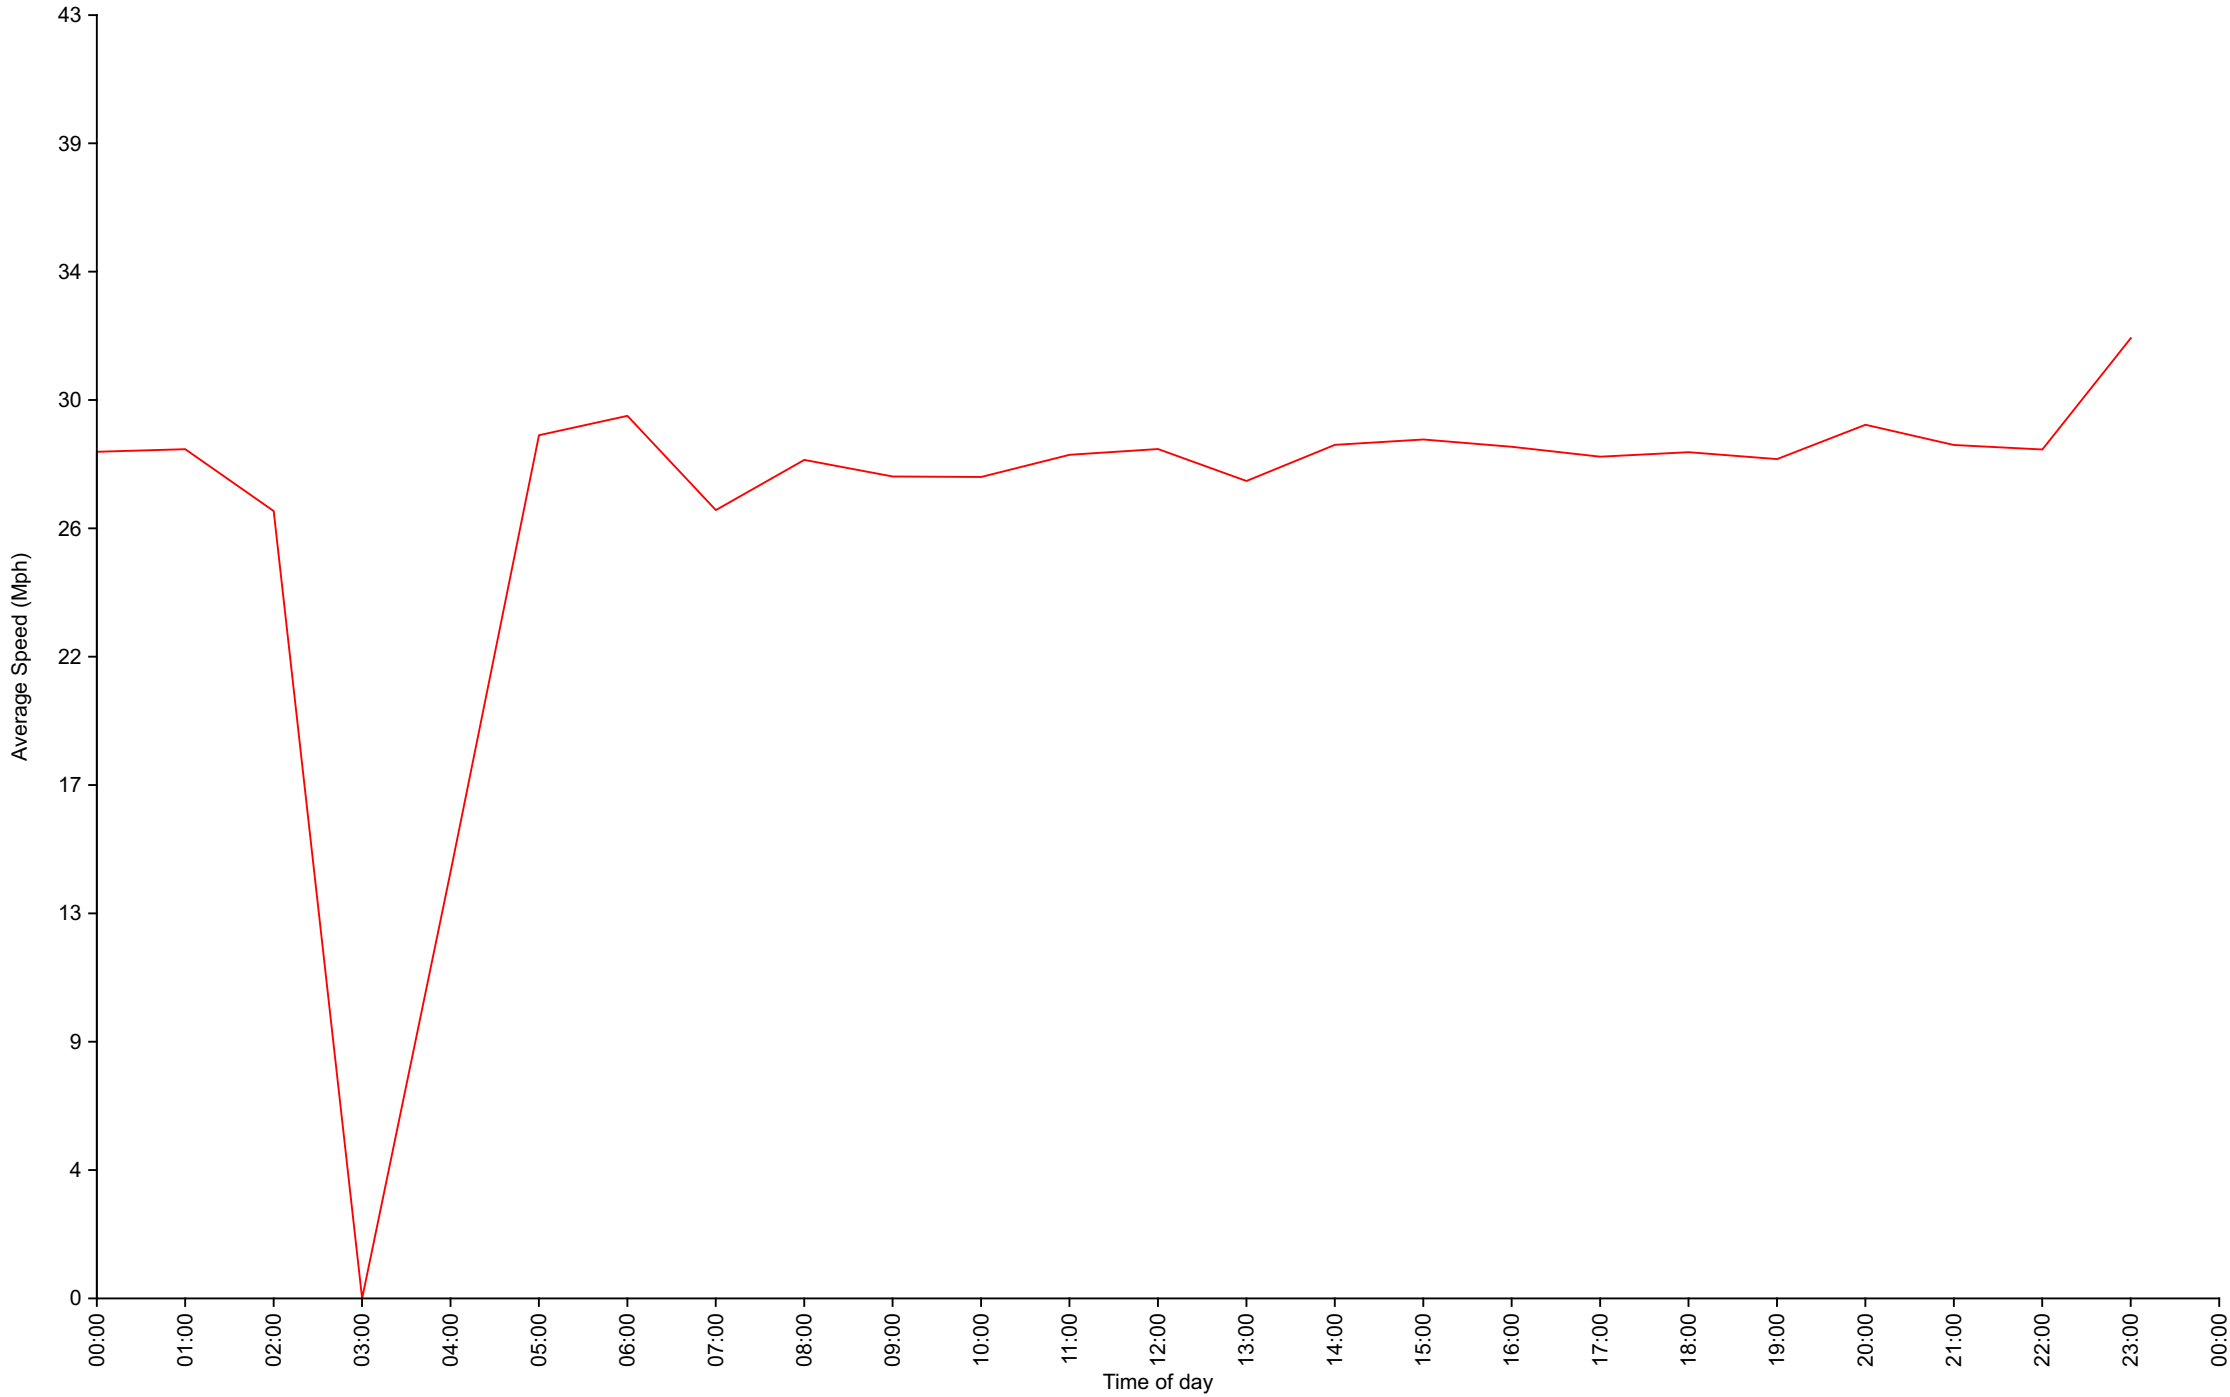

Vehicle Counts By Speed Class
For week beginning Mon Nov 22 2021

Average Speed By Hour
For week beginning Mon Nov 22 2021
(60 Minute Resolution)