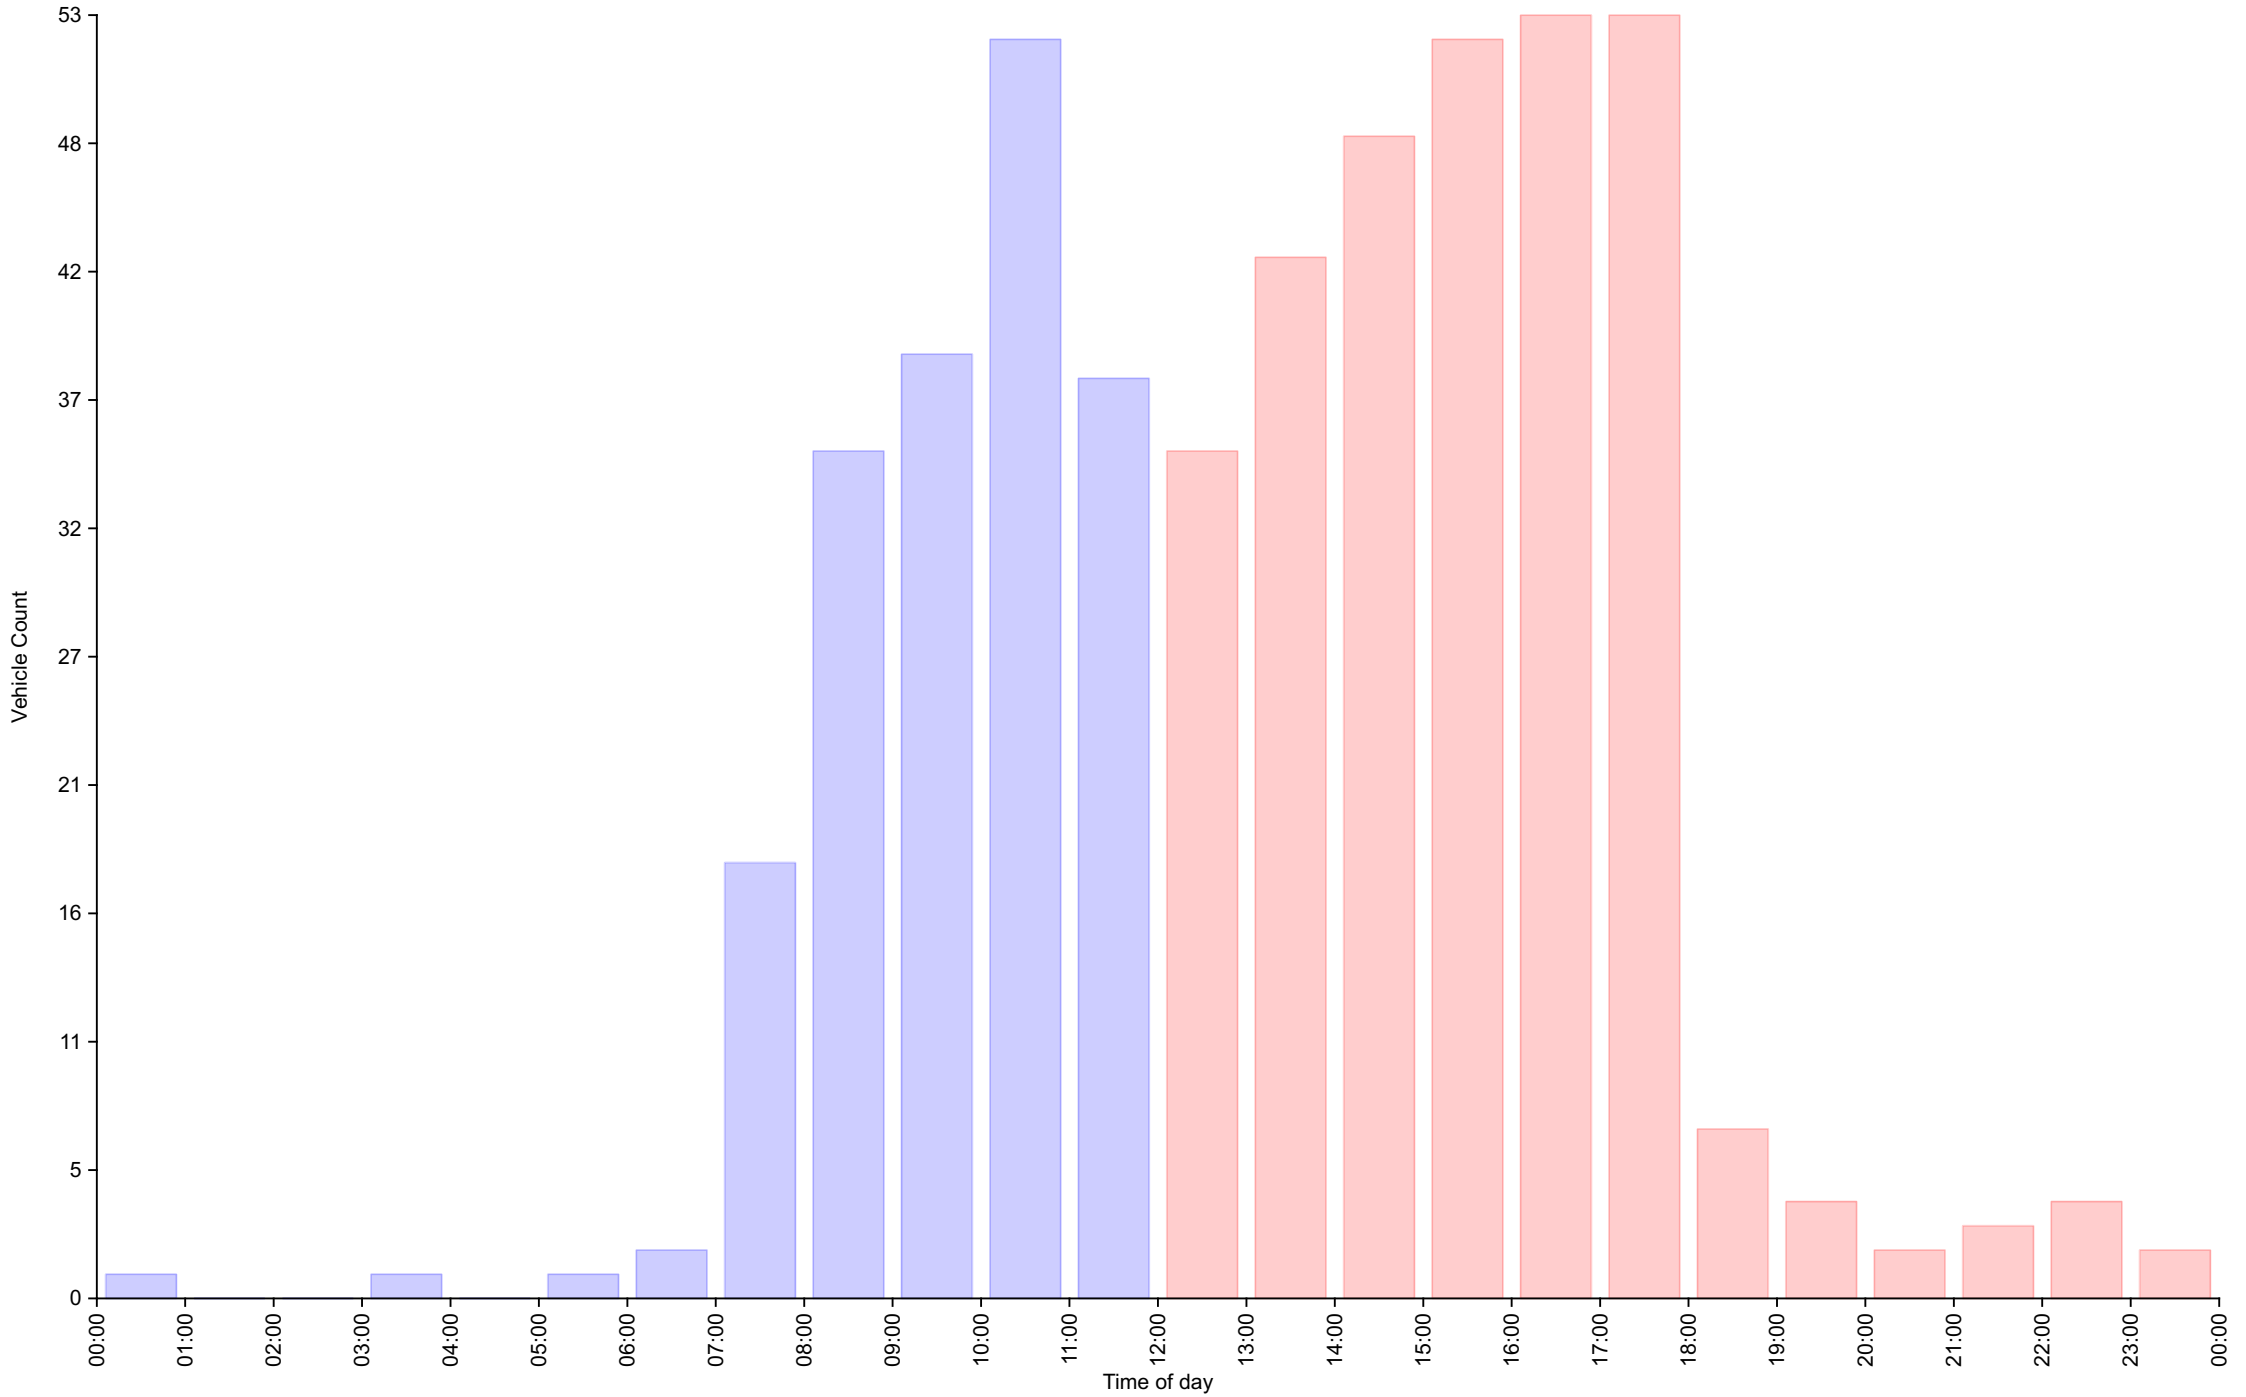

Traffic Report

November - Kew Pendra

Daily Overview for Sat Nov 6 2021

Vehicle Speed Classes (Mph)

	<10	10 20	20 30	30 40	40 50	50 60	60 70	70 80	80 90	90 100	>100	Total	85th Percentile
00:00	0	0	0	1	0	0	0	0	0	0	0	1	36.3
01:00	0	0	0	0	0	0	0	0	0	0	0	0	0.0
02:00	0	0	0	0	0	0	0	0	0	0	0	0	0.0
03:00	0	1	0	0	0	0	0	0	0	0	0	1	14.8
04:00	0	0	0	0	0	0	0	0	0	0	0	0	0.0
05:00	0	1	0	0	0	0	0	0	0	0	0	1	14.0
06:00	0	0	1	0	1	0	0	0	0	0	0	2	36.5
07:00	0	6	1	9	2	0	0	0	0	0	0	18	35.3
08:00	0	7	10	15	3	0	0	0	0	0	0	35	36.8
09:00	0	9	9	18	3	0	0	0	0	0	0	39	36.6
10:00	0	6	25	20	1	0	0	0	0	0	0	52	34.1
11:00	0	5	11	19	3	0	0	0	0	0	0	38	37.1
12:00	0	4	14	16	1	0	0	0	0	0	0	35	34.4
13:00	0	6	17	19	1	0	0	0	0	0	0	43	33.8
14:00	0	5	22	21	0	0	0	0	0	0	0	48	32.5
15:00	0	7	24	15	6	0	0	0	0	0	0	52	35.4
16:00	0	5	27	21	0	0	0	0	0	0	0	53	31.8
17:00	0	1	16	33	3	0	0	0	0	0	0	53	35.0
18:00	0	0	4	3	0	0	0	0	0	0	0	7	31.9
19:00	0	1	2	1	0	0	0	0	0	0	0	4	29.8
20:00	0	0	1	0	1	0	0	0	0	0	0	2	35.8
21:00	0	1	0	1	1	0	0	0	0	0	0	3	37.5
22:00	0	0	1	3	0	0	0	0	0	0	0	4	35.6
23:00	0	0	1	1	0	0	0	0	0	0	0	2	28.5
AM Total	0	35	57	82	13	0	0	0	0	0	0		
PM Total	0	30	129	134	13	0	0	0	0	0	0		
Total	0	65	186	216	26	0	0	0	0	0	0		
Percent	0.00%	13.18%	37.73%	43.81%	5.27%	0.00%	0.00%	0.00%	0.00%	0.00%	0.00%		

Total Vehicles : 493
30th Percentile : 26.2 MPH
50th Percentile : 28.9 MPH
85th Percentile : 34.7 MPH
95th Percentile : 39.2 MPH
Average Speed : 28.8 MPH
Highest Speed : 47.8 MPH

Vehicle Counts By Hour

Daily Overview for Sat Nov 6 2021
(60 Minute Resolution)