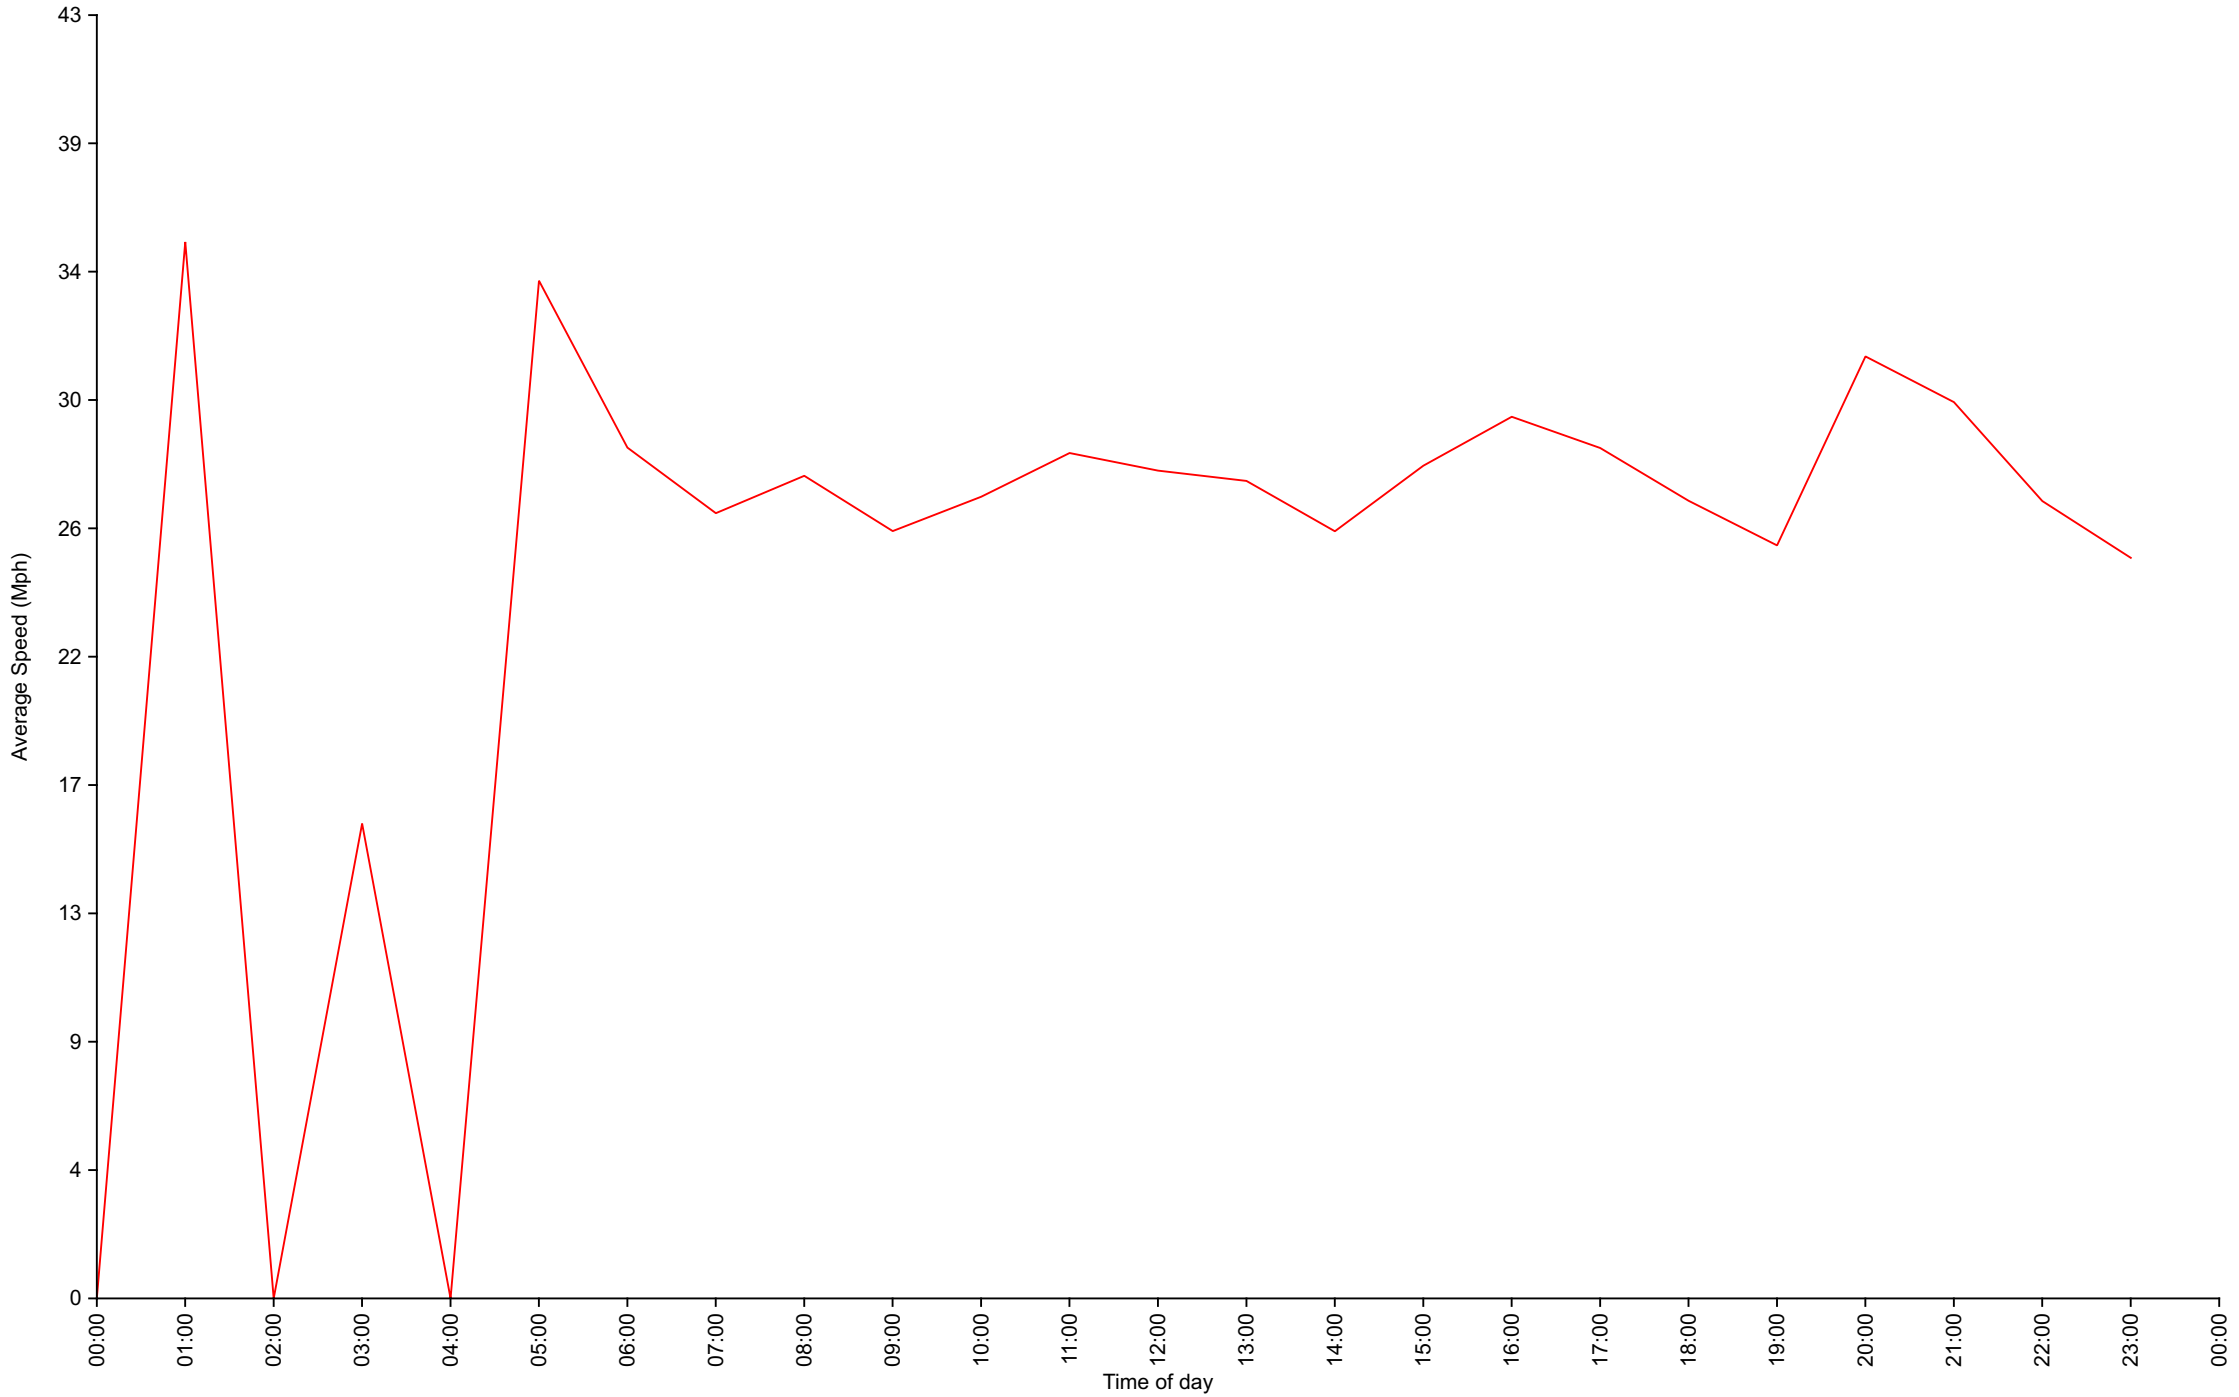

Cumulative Speed Distribution Curve

Daily Overview for Thu Nov 4 2021

Traffic Report

November - Kew Pendra

Daily Overview for Fri Nov 5 2021

Vehicle Speed Classes (Mph)

	<10	10 20	20 30	30 40	40 50	50 60	60 70	70 80	80 90	90 100	>100	Total	85th Percentile
00:00	0	0	0	0	0	0	0	0	0	0	0	0	0.0
01:00	0	0	0	0	0	0	0	0	0	0	0	0	0.0
02:00	0	0	0	0	0	0	0	0	0	0	0	0	0.0
03:00	0	1	0	0	0	0	0	0	0	0	0	1	18.1
04:00	0	0	0	0	0	0	0	0	0	0	0	0	0.0
05:00	0	2	0	0	0	0	0	0	0	0	0	2	14.4
06:00	0	2	0	5	1	0	0	0	0	0	0	8	37.7
07:00	0	5	9	15	3	0	0	0	0	0	0	32	38.4
08:00	0	11	14	20	4	0	0	0	0	0	0	49	36.3
09:00	0	10	22	21	0	0	0	0	0	0	0	53	33.0
10:00	0	7	19	15	3	0	0	0	0	0	0	44	36.7
11:00	0	6	11	11	1	0	0	0	0	0	0	29	34.6
12:00	0	4	17	20	1	0	0	0	0	0	0	42	34.7
13:00	0	3	20	16	2	0	0	0	0	0	0	41	33.9
14:00	0	4	19	22	2	0	0	0	0	0	0	47	34.9
15:00	0	6	23	24	2	0	0	0	0	0	0	55	34.0
16:00	0	5	22	34	3	0	0	0	0	0	0	64	35.5
17:00	0	1	21	18	3	0	0	0	0	0	0	43	35.5
18:00	0	4	22	21	0	0	0	0	0	0	0	47	34.0
19:00	0	3	14	14	3	0	0	0	0	0	0	34	36.9
20:00	0	3	5	4	1	0	0	0	0	0	0	13	33.6
21:00	0	4	2	3	1	0	0	0	0	0	0	10	36.0
22:00	0	1	1	3	0	0	0	0	0	0	0	5	32.3
23:00	0	1	1	2	0	0	0	0	0	0	0	4	34.4
AM Total	0	44	75	87	12	0	0	0	0	0	0		
PM Total	0	39	167	181	18	0	0	0	0	0	0		