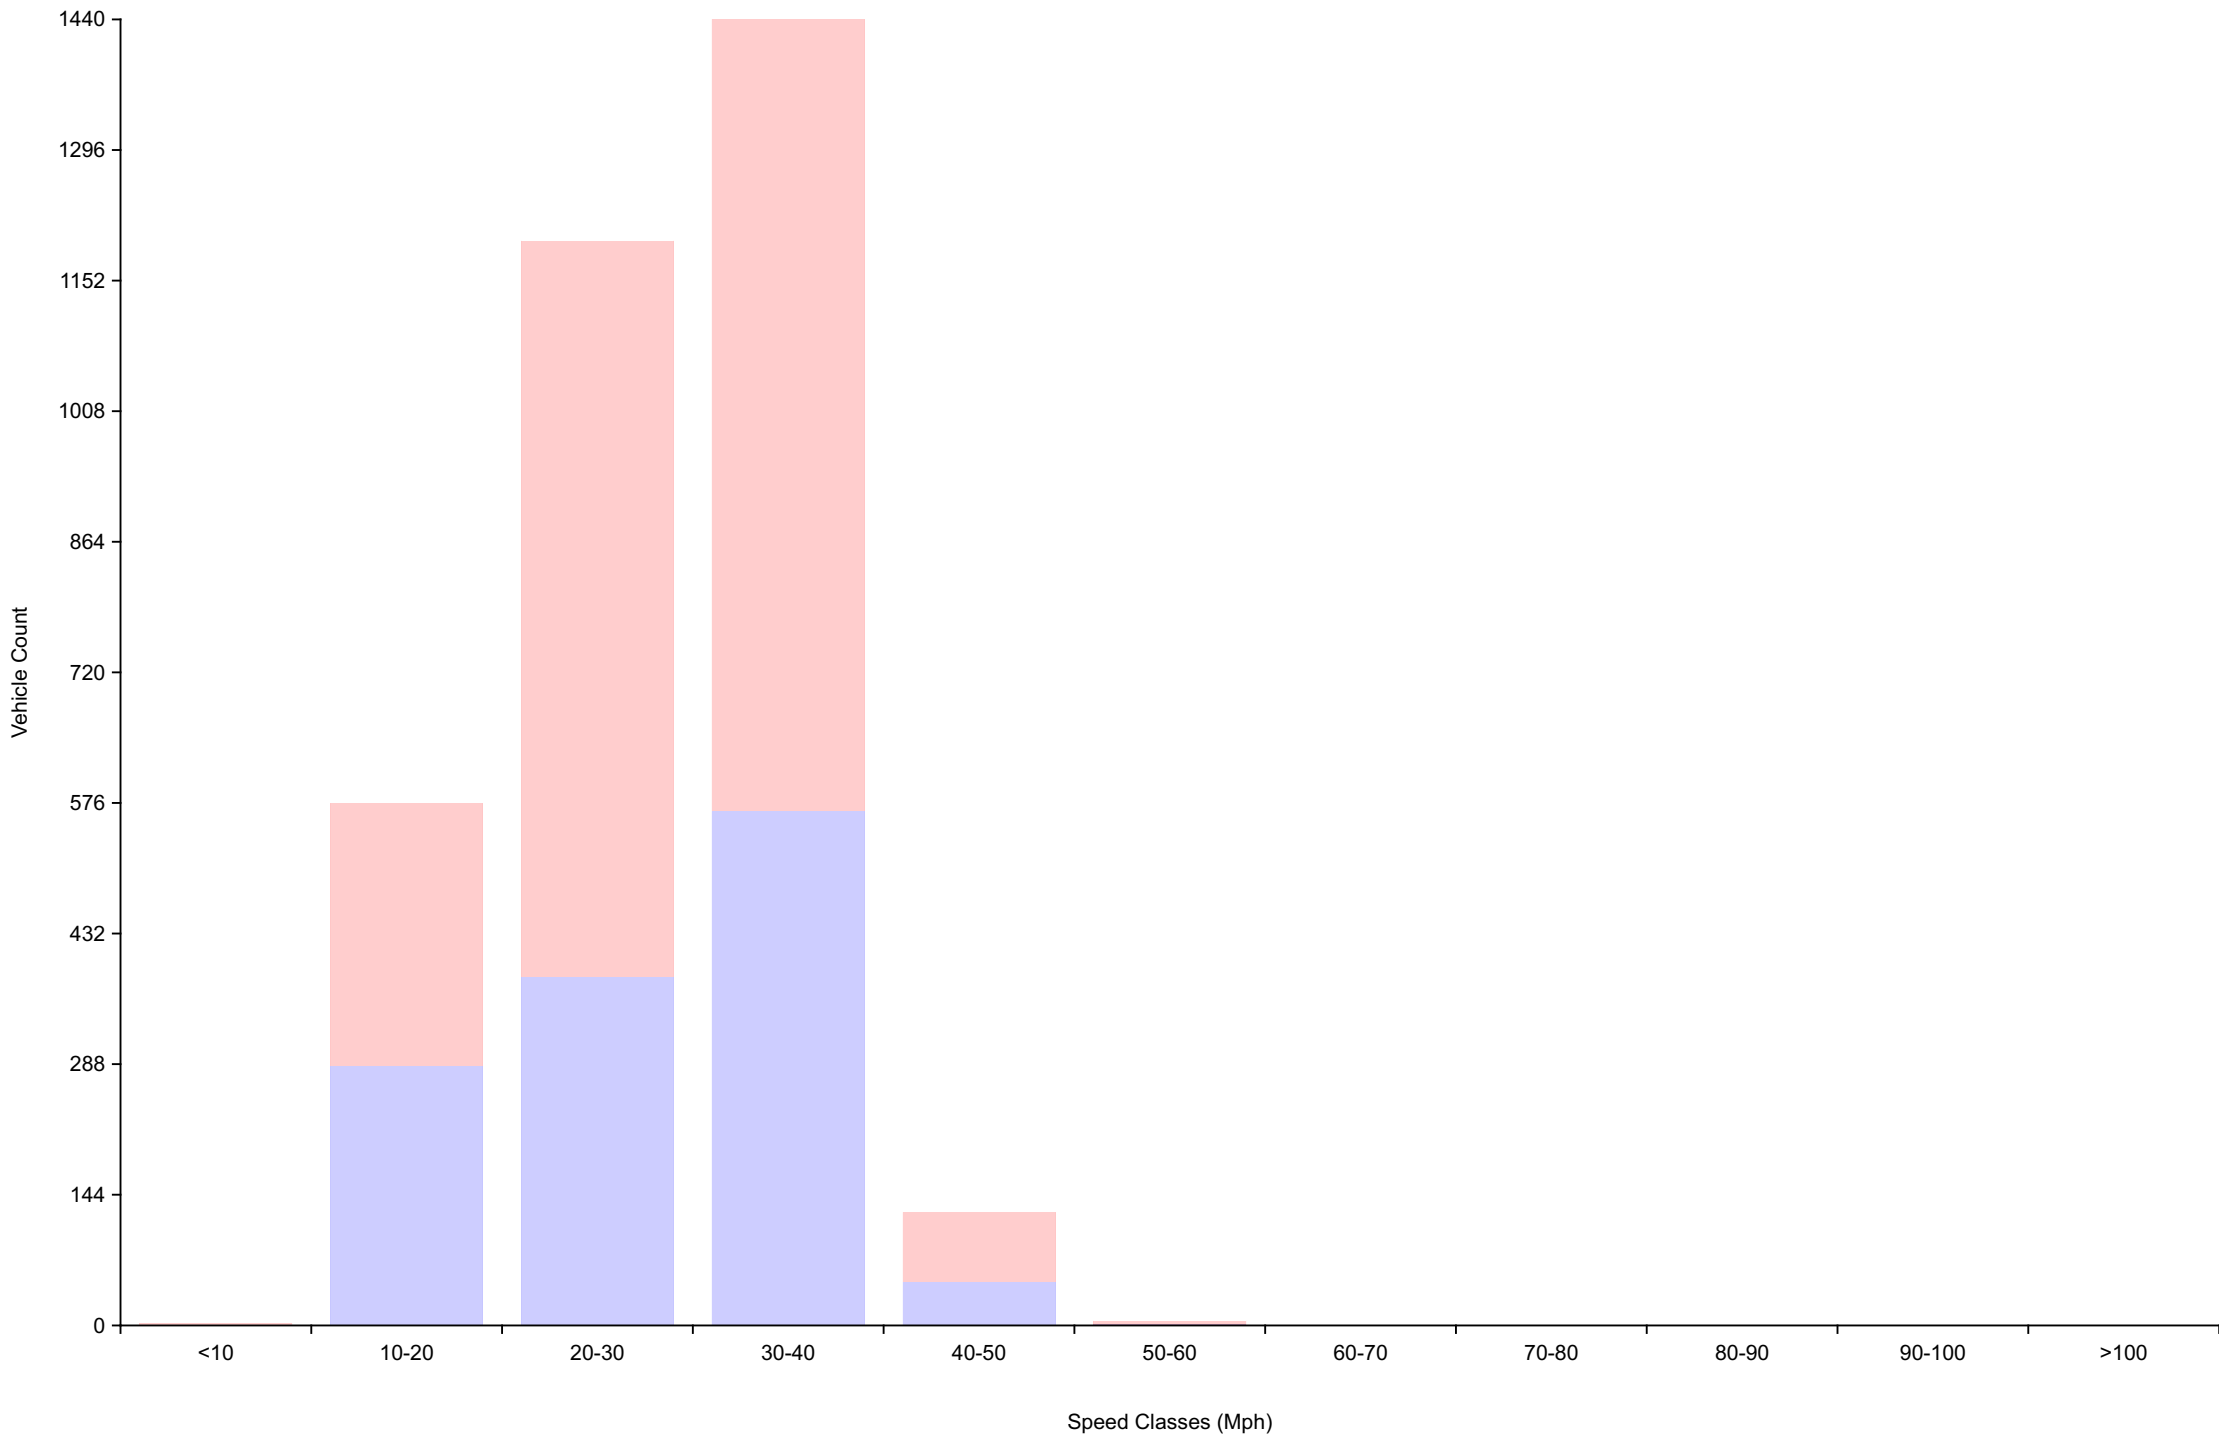

Average Speed By Hour
For week beginning Mon Nov 29 2021
(60 Minute Resolution)

Vehicle Counts By Speed Class
For week beginning Mon Nov 22 2021