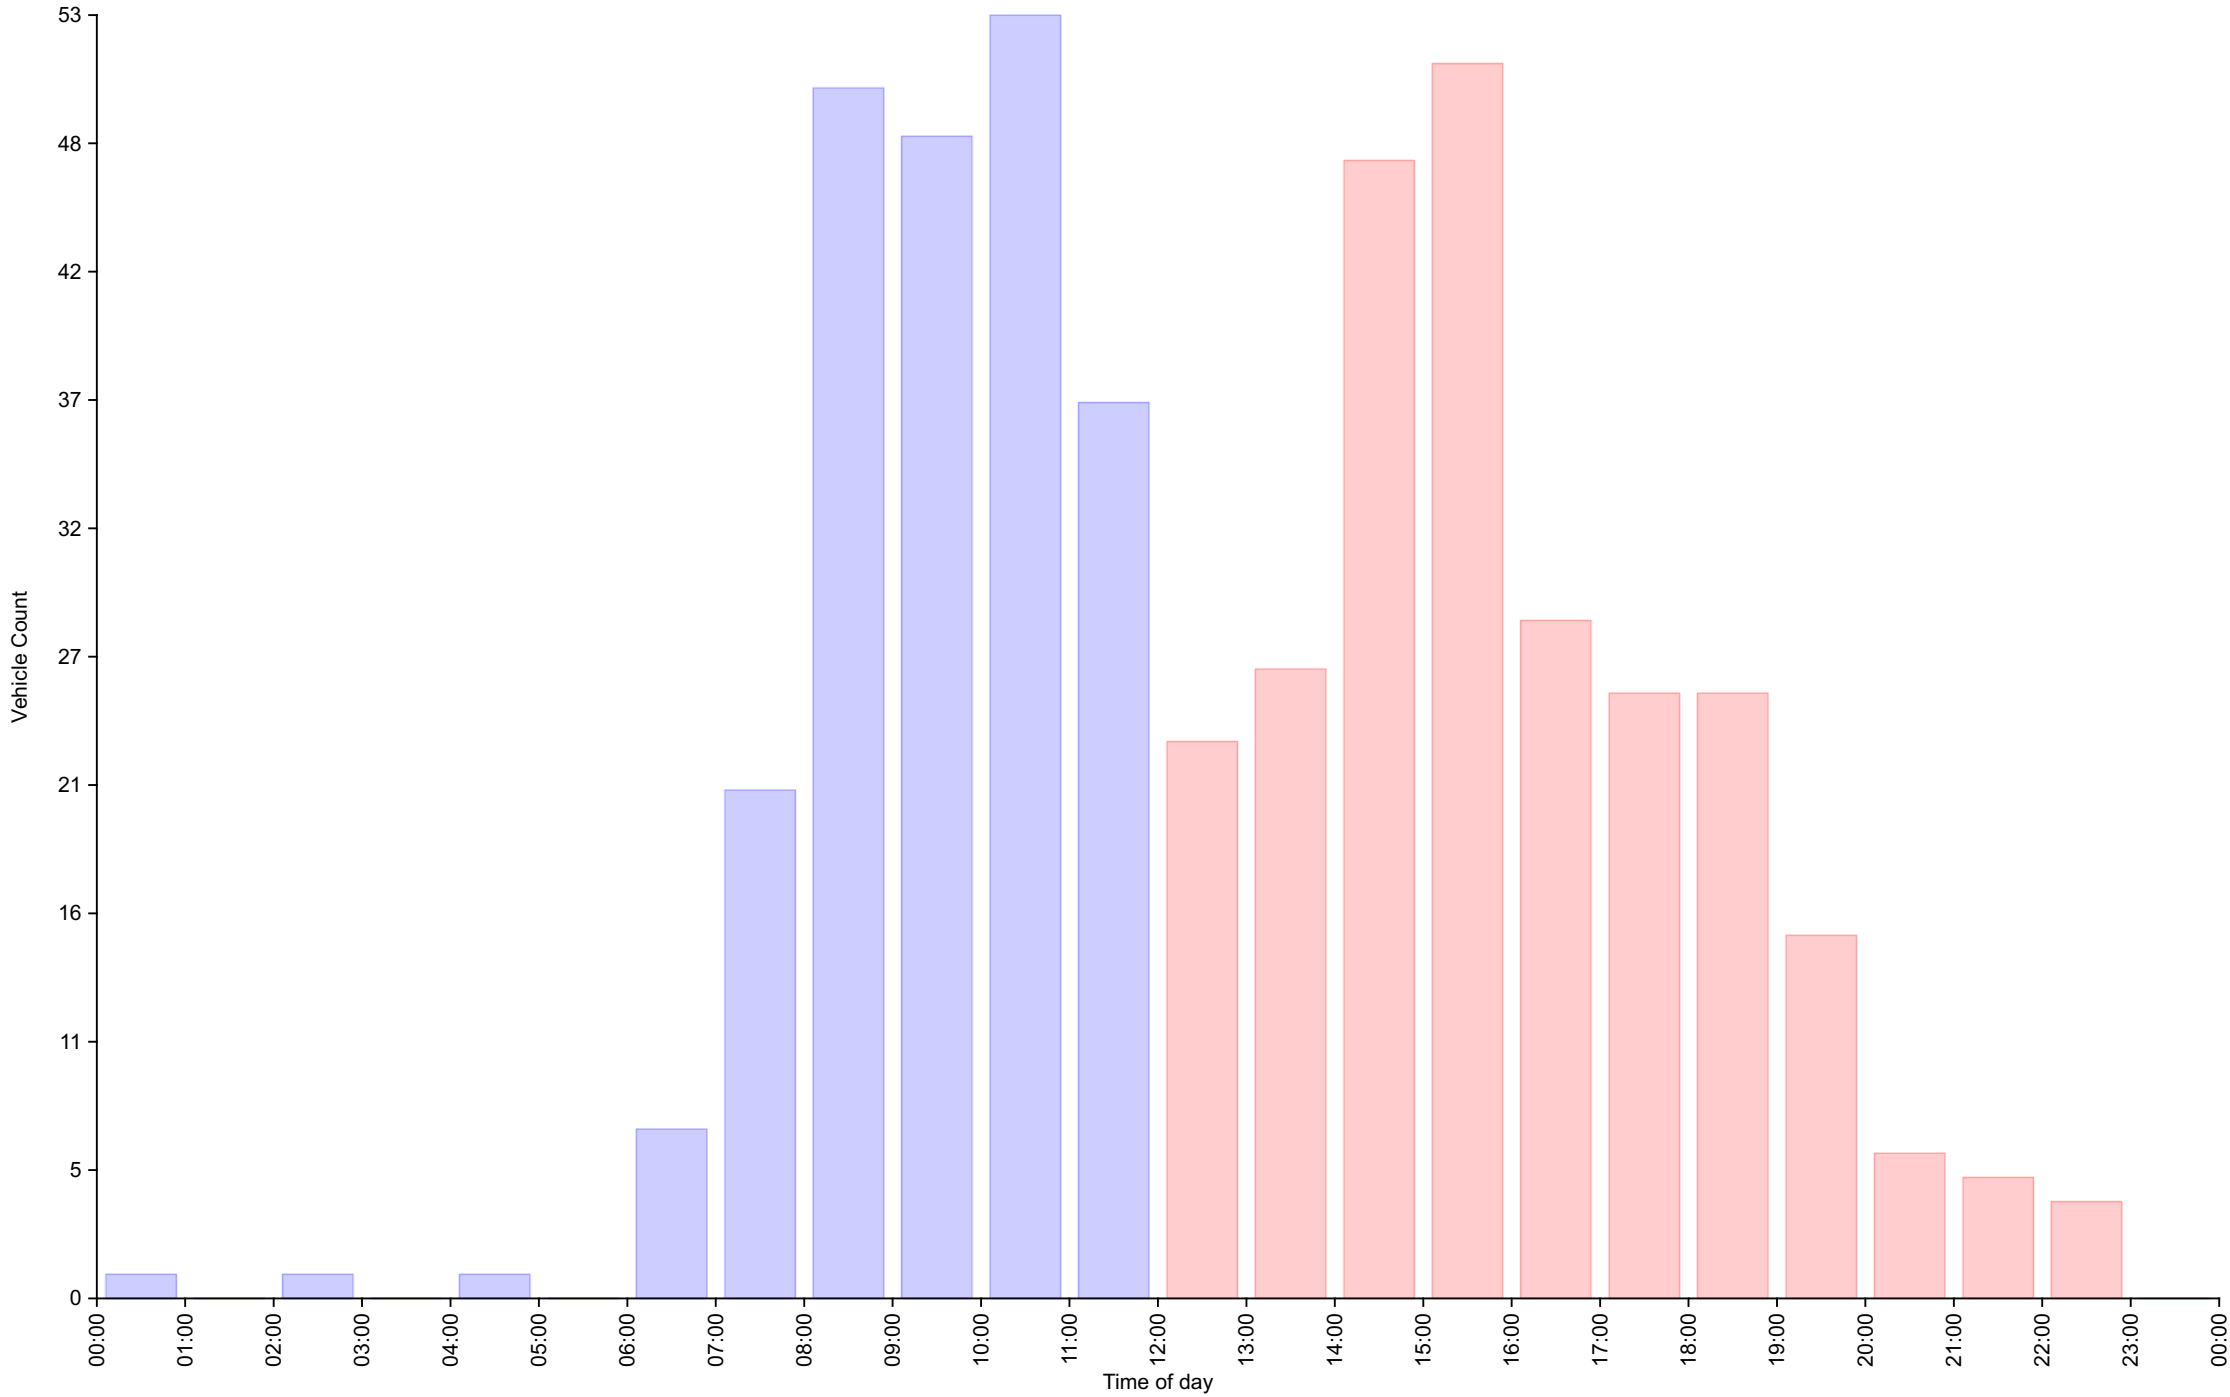

Traffic Report

November - Kew Pendra

Daily Overview for Thu Nov 25 2021

Vehicle Speed Classes (Mph)

	<10	10 20	20 30	30 40	40 50	50 60	60 70	70 80	80 90	90 100	>100	Total	85th Percentile
00:00	0	0	0	1	0	0	0	0	0	0	0	1	35.9
01:00	0	0	0	0	0	0	0	0	0	0	0	0	0.0
02:00	0	1	0	0	0	0	0	0	0	0	0	1	18.6
03:00	0	0	0	0	0	0	0	0	0	0	0	0	0.0
04:00	0	1	0	0	0	0	0	0	0	0	0	1	14.6
05:00	0	0	0	0	0	0	0	0	0	0	0	0	0.0
06:00	0	1	3	2	1	0	0	0	0	0	0	7	37.7
07:00	0	10	5	5	1	0	0	0	0	0	0	21	34.8
08:00	0	10	14	25	1	0	0	0	0	0	0	50	34.5
09:00	0	6	17	23	2	0	0	0	0	0	0	48	34.8
10:00	0	6	20	26	1	0	0	0	0	0	0	53	34.8
11:00	0	5	16	15	1	0	0	0	0	0	0	37	35.3
12:00	0	1	15	7	0	0	0	0	0	0	0	23	31.5
13:00	0	4	13	9	0	0	0	0	0	0	0	26	33.4
14:00	0	6	12	25	4	0	0	0	0	0	0	47	36.0
15:00	0	6	20	21	4	0	0	0	0	0	0	51	34.7
16:00	0	3	12	13	0	0	0	0	0	0	0	28	33.4
17:00	0	7	10	8	0	0	0	0	0	0	0	25	31.1
18:00	0	5	9	9	1	1	0	0	0	0	0	25	36.3
19:00	0	3	7	4	1	0	0	0	0	0	0	15	35.8
20:00	0	1	1	4	0	0	0	0	0	0	0	6	35.1
21:00	0	0	2	3	0	0	0	0	0	0	0	5	33.0
22:00	0	0	1	3	0	0	0	0	0	0	0	4	35.2
23:00	0	0	0	0	0	0	0	0	0	0	0	0	0.0

AM Total	0	40	75	97	7	0	0	0	0	0	0		
PM Total	0	36	102	106	10	1	0	0	0	0	0		

Total	0	76	177	203	17	1	0	0	0	0	0		
Percent	0.00%	16.03%	37.34%	42.83%	3.59%	0.21%	0.00%	0.00%	0.00%	0.00%	0.00%		

Total Vehicles : 474
30th Percentile : 25.6 MPH
50th Percentile : 28.5 MPH
85th Percentile : 34.8 MPH
95th Percentile : 38.0 MPH
Average Speed : 28.2 MPH
Highest Speed : 50.6 MPH

Vehicle Counts By Hour

Daily Overview for Thu Nov 25 2021

(60 Minute Resolution)