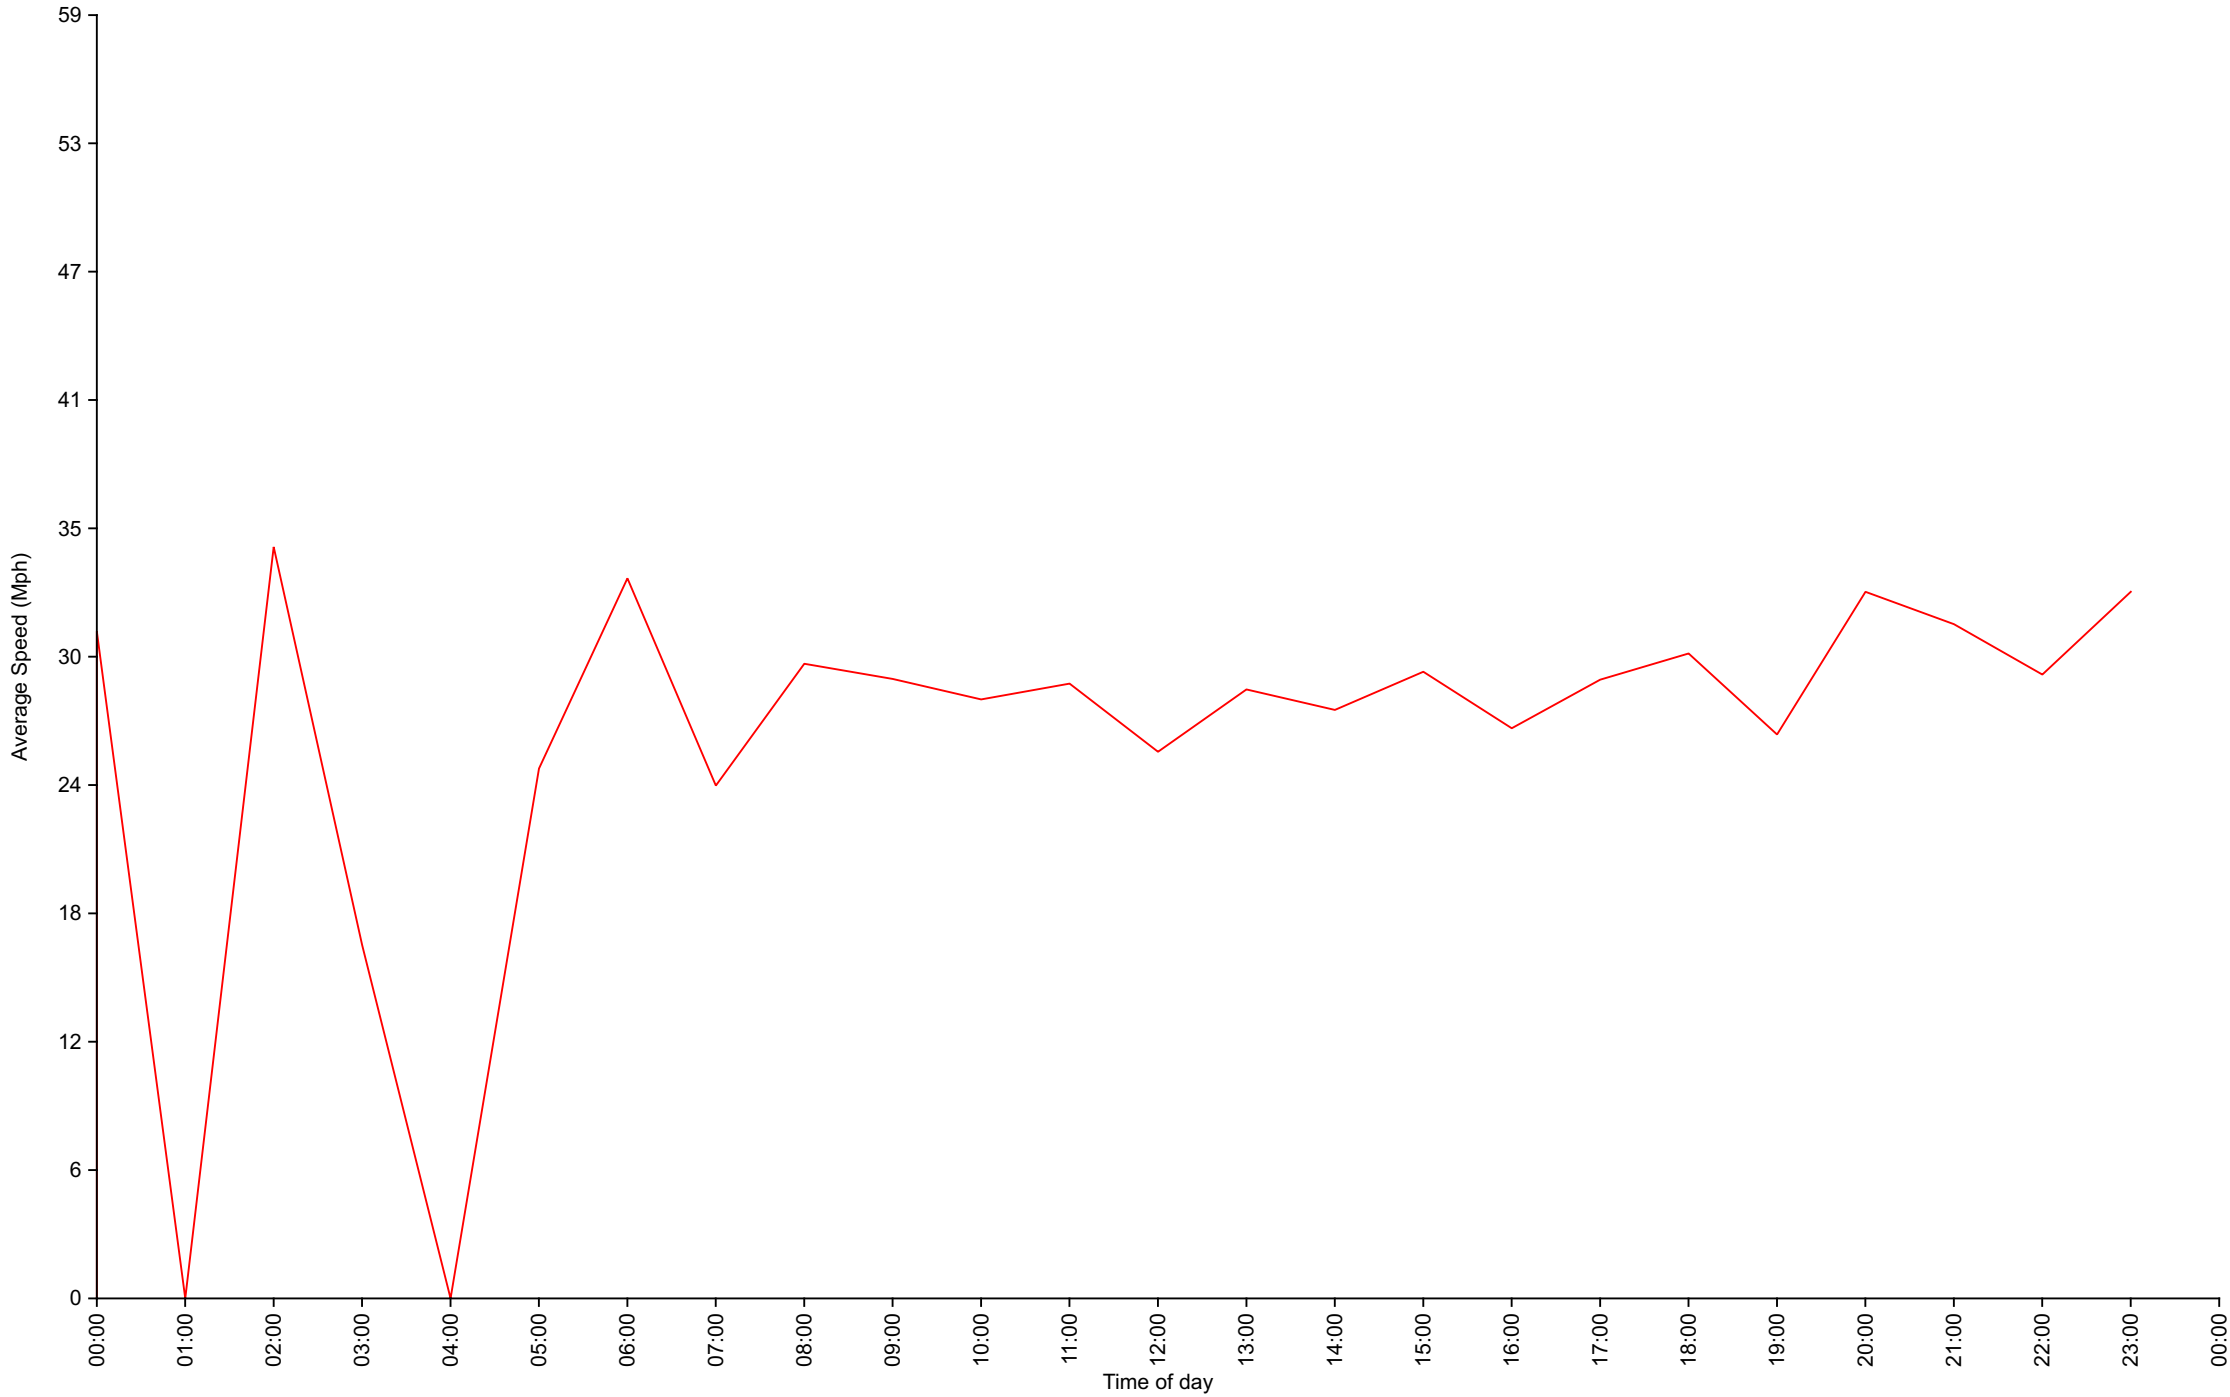

Average Speed By Hour

Daily Overview for Sat Nov 20 2021

(60 Minute Resolution)