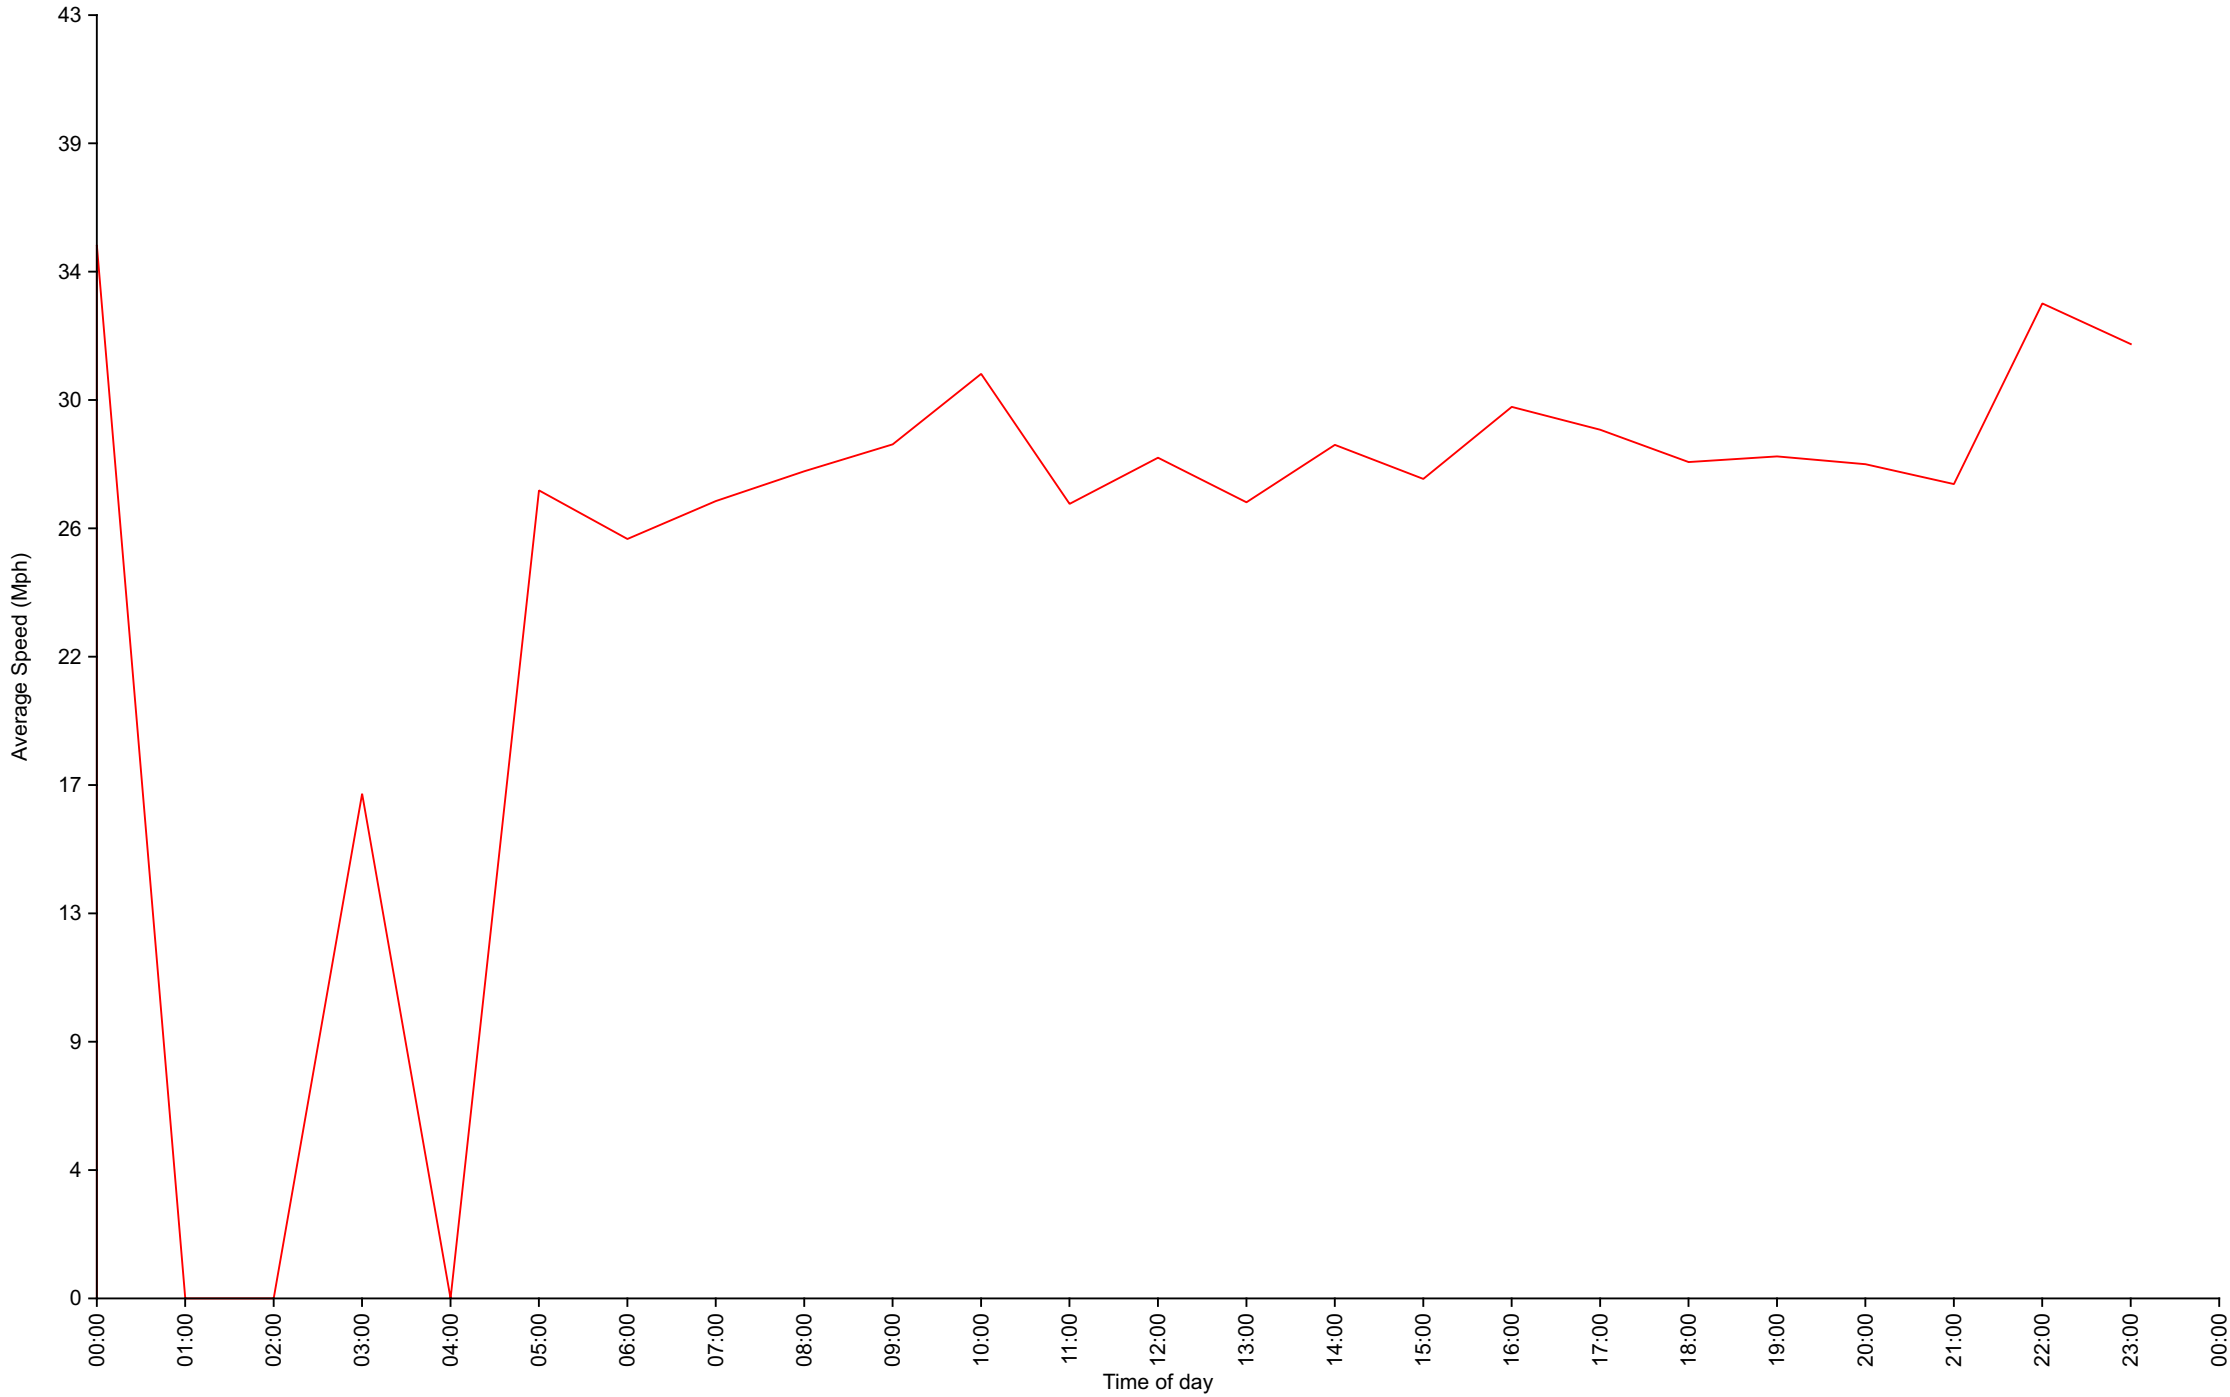

Cumulative Speed Distribution Curve

Daily Overview for Wed Nov 3 2021

Traffic Report

November - Kew Pendra

Daily Overview for Thu Nov 4 2021

Vehicle Speed Classes (Mph)

	<10	10 20	20 30	30 40	40 50	50 60	60 70	70 80	80 90	90 100	>100	Total	85th Percentile
00:00	0	0	0	0	0	0	0	0	0	0	0	0	0.0
01:00	0	0	0	1	0	0	0	0	0	0	0	1	35.4
02:00	0	0	0	0	0	0	0	0	0	0	0	0	0.0
03:00	0	1	0	0	0	0	0	0	0	0	0	1	15.9
04:00	0	0	0	0	0	0	0	0	0	0	0	0	0.0
05:00	0	0	0	1	0	0	0	0	0	0	0	1	34.1
06:00	0	2	0	3	0	0	0	0	0	0	0	5	37.3
07:00	0	10	3	11	2	0	0	0	0	0	0	26	35.1
08:00	0	12	12	20	2	0	0	0	0	0	0	46	34.6
09:00	0	16	14	16	1	0	0	0	0	0	0	47	34.0
10:00	0	6	9	14	0	0	0	0	0	0	0	29	32.9
11:00	0	4	21	16	1	0	0	0	0	0	0	42	32.9
12:00	0	4	23	11	1	0	0	0	0	0	0	39	33.1
13:00	0	3	24	8	0	0	0	0	0	0	0	35	32.3
14:00	0	8	16	11	0	0	0	0	0	0	0	35	32.9
15:00	0	8	18	18	2	0	0	0	0	0	0	46	33.1
16:00	0	7	18	33	2	0	0	0	0	0	0	60	35.3
17:00	0	4	25	20	1	0	0	0	0	0	0	50	32.6
18:00	0	7	3	14	0	0	0	0	0	0	0	24	33.4
19:00	0	4	9	5	0	0	0	0	0	0	0	18	30.3
20:00	0	0	2	4	0	0	0	0	0	0	0	6	35.2
21:00	0	1	3	3	1	0	0	0	0	0	0	8	36.6
22:00	0	1	1	1	0	0	0	0	0	0	0	3	32.4
23:00	0	1	0	1	0	0	0	0	0	0	0	2	28.6
AM Total	0	51	59	82	6	0	0	0	0	0	0		
PM Total	0	48	142	129	7	0	0	0	0	0	0		