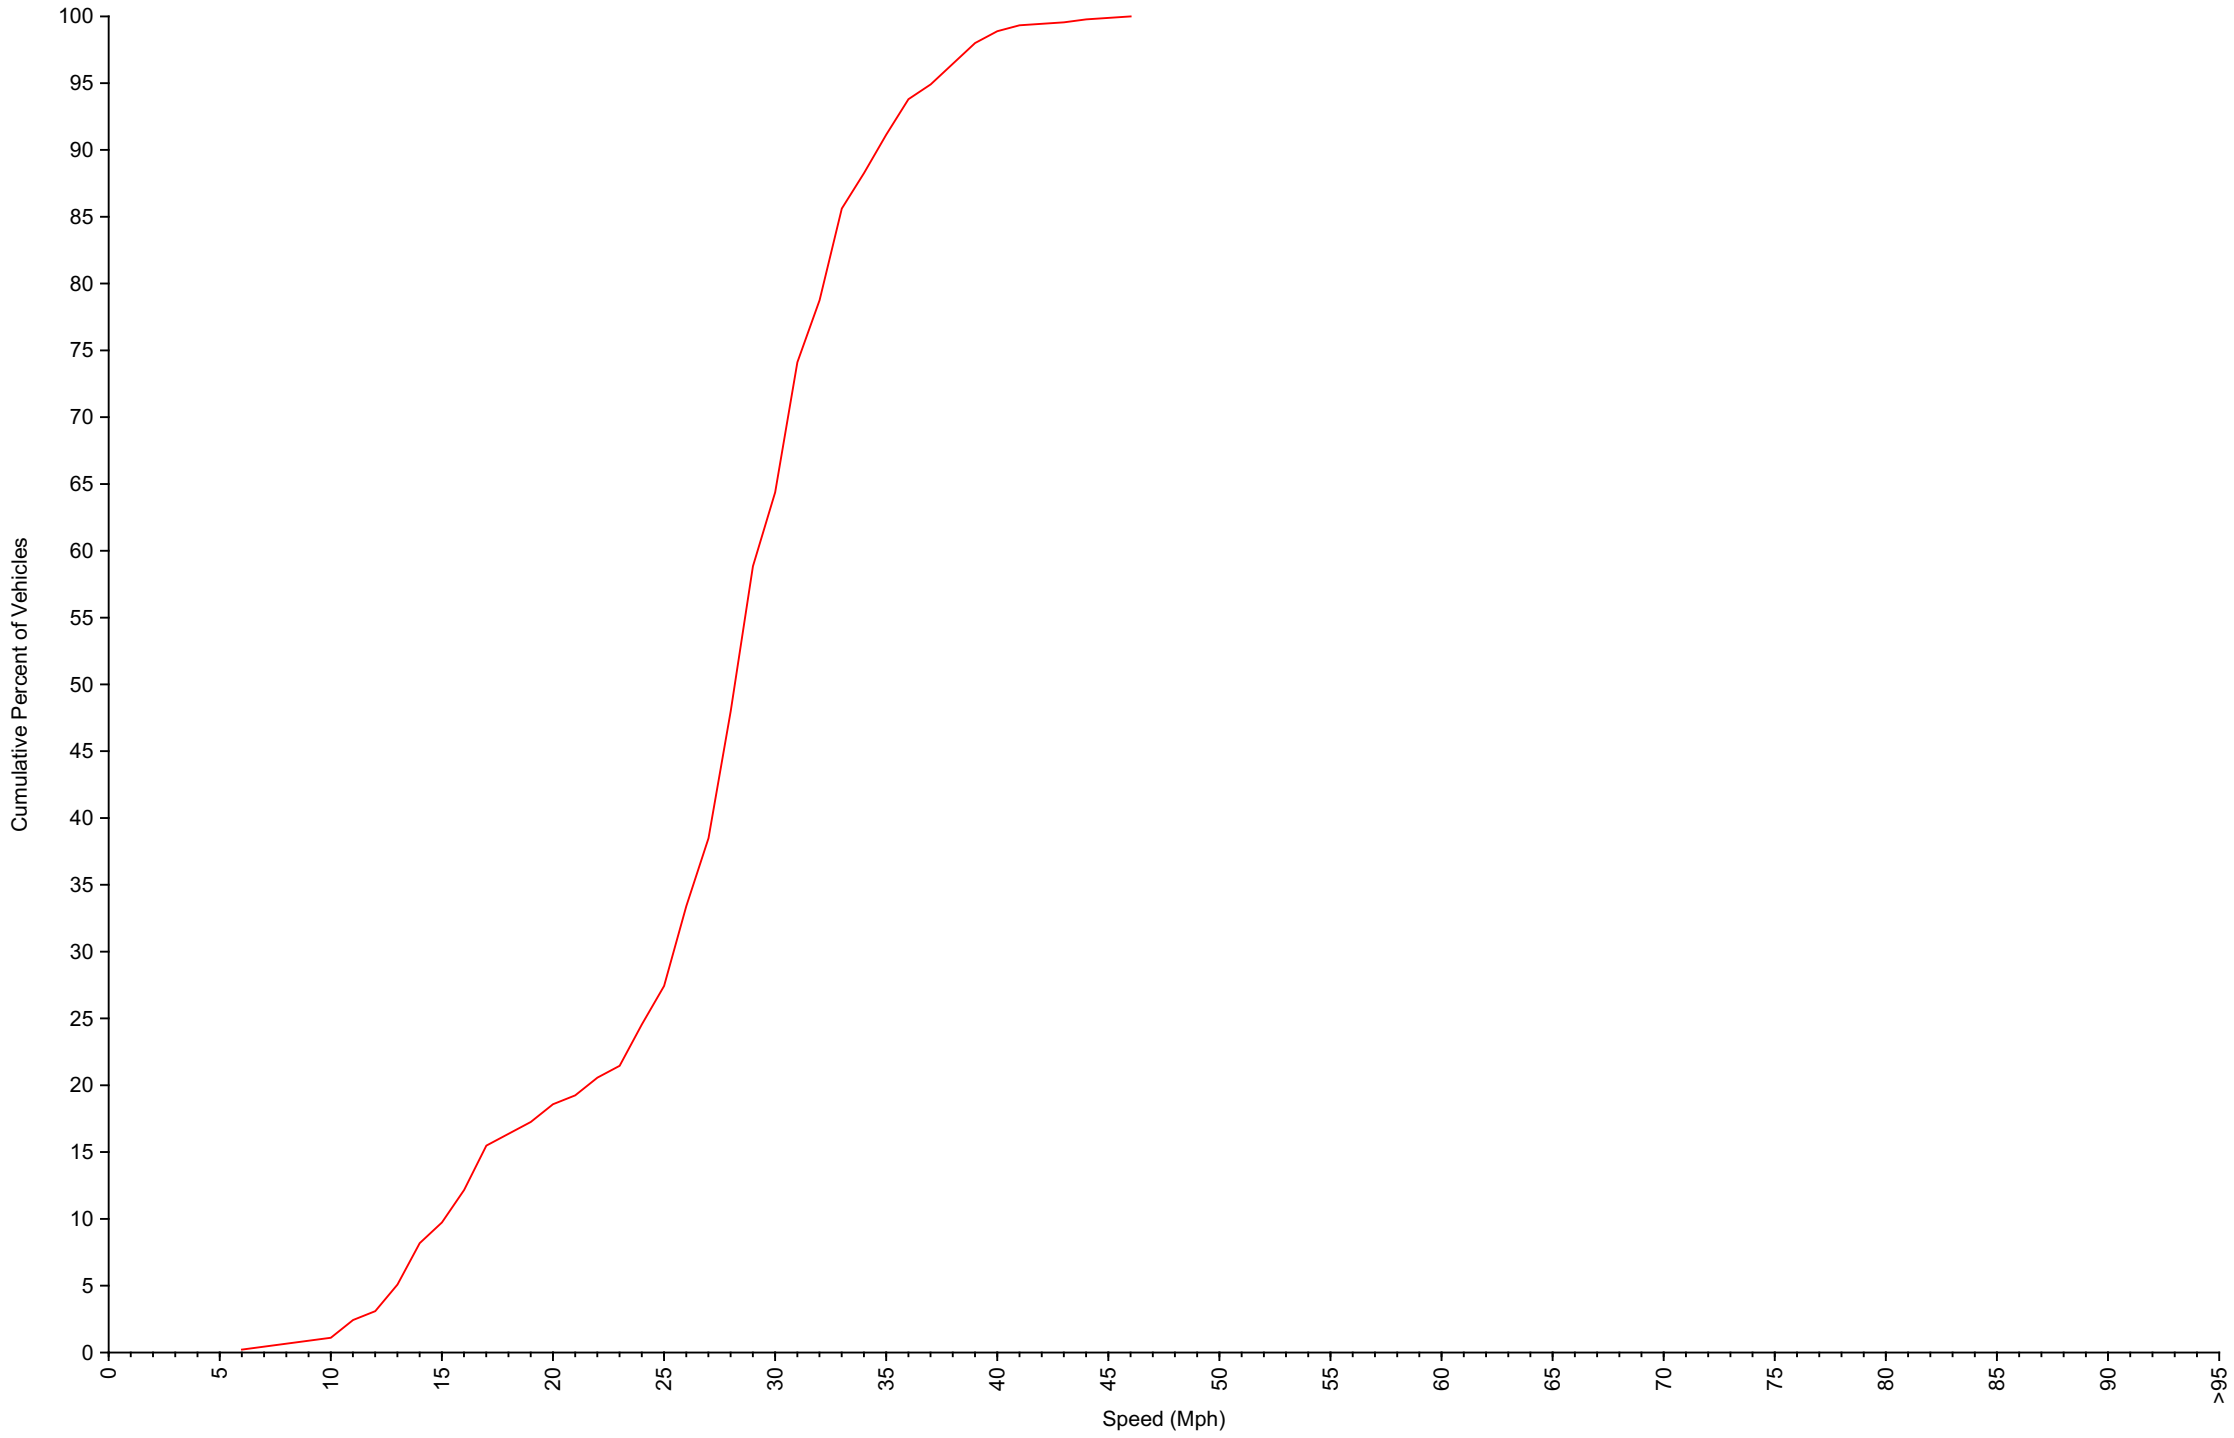

Cumulative Speed Distribution Curve

Daily Overview for Sun Nov 7 2021

Traffic Report

November - Kew Pendra

Daily Overview for Mon Nov 8 2021

Vehicle Speed Classes (Mph)

	<10	10 20	20 30	30 40	40 50	50 60	60 70	70 80	80 90	90 100	>100	Total	85th Percentile
00:00	0	0	0	0	0	0	0	0	0	0	0	0	0.0
01:00	0	0	0	1	0	0	0	0	0	0	0	1	37.7
02:00	0	0	0	0	0	0	0	0	0	0	0	0	0.0
03:00	0	0	1	0	0	0	0	0	0	0	0	1	20.6
04:00	0	1	0	0	0	0	0	0	0	0	0	1	14.1
05:00	0	0	0	0	0	0	0	0	0	0	0	0	0.0
06:00	0	2	0	0	1	0	0	0	0	0	0	3	30.8
07:00	0	7	10	11	1	0	0	0	0	0	0	29	32.3
08:00	0	10	6	19	4	0	0	0	0	0	0	39	36.8
09:00	0	16	17	14	0	0	0	0	0	0	0	47	35.2
10:00	0	6	8	16	1	0	0	0	0	0	0	31	34.7
11:00	0	4	11	19	0	0	0	0	0	0	0	34	34.6
12:00	0	6	10	15	0	0	0	0	0	0	0	31	34.4
13:00	0	9	12	18	3	0	0	0	0	0	0	42	34.9
14:00	0	3	17	18	1	0	0	0	0	0	0	39	34.1
15:00	0	5	36	36	0	0	0	0	0	0	0	77	33.2
16:00	0	4	21	26	0	0	0	0	0	0	0	51	33.7
17:00	0	6	20	25	1	0	0	0	0	0	0	52	33.7
18:00	0	5	3	10	2	0	0	0	0	0	0	20	37.0
19:00	0	5	9	4	1	0	0	0	0	0	0	19	33.1
20:00	0	3	0	5	1	0	0	0	0	0	0	9	37.6
21:00	0	0	0	2	1	0	0	0	0	0	0	3	39.0
22:00	0	1	0	1	0	0	0	0	0	0	0	2	29.3
23:00	0	0	0	0	0	0	0	0	0	0	0	0	0.0
AM Total	0	46	53	80	7	0	0	0	0	0	0		
PM Total	0	47	128	160	10	0	0	0	0	0	0		
Total	0	93	181	240	17	0	0	0	0	0	0		
Percent	0.00%	17.51%	34.09%	45.20%	3.20%	0.00%	0.00%	0.00%	0.00%	0.00%	0.00%		

Total Vehicles : 531
30th Percentile : 25.4 MPH
50th Percentile : 28.8 MPH
85th Percentile : 34.6 MPH
95th Percentile : 37.8 MPH
Average Speed : 28.1 MPH
Highest Speed : 44.4 MPH