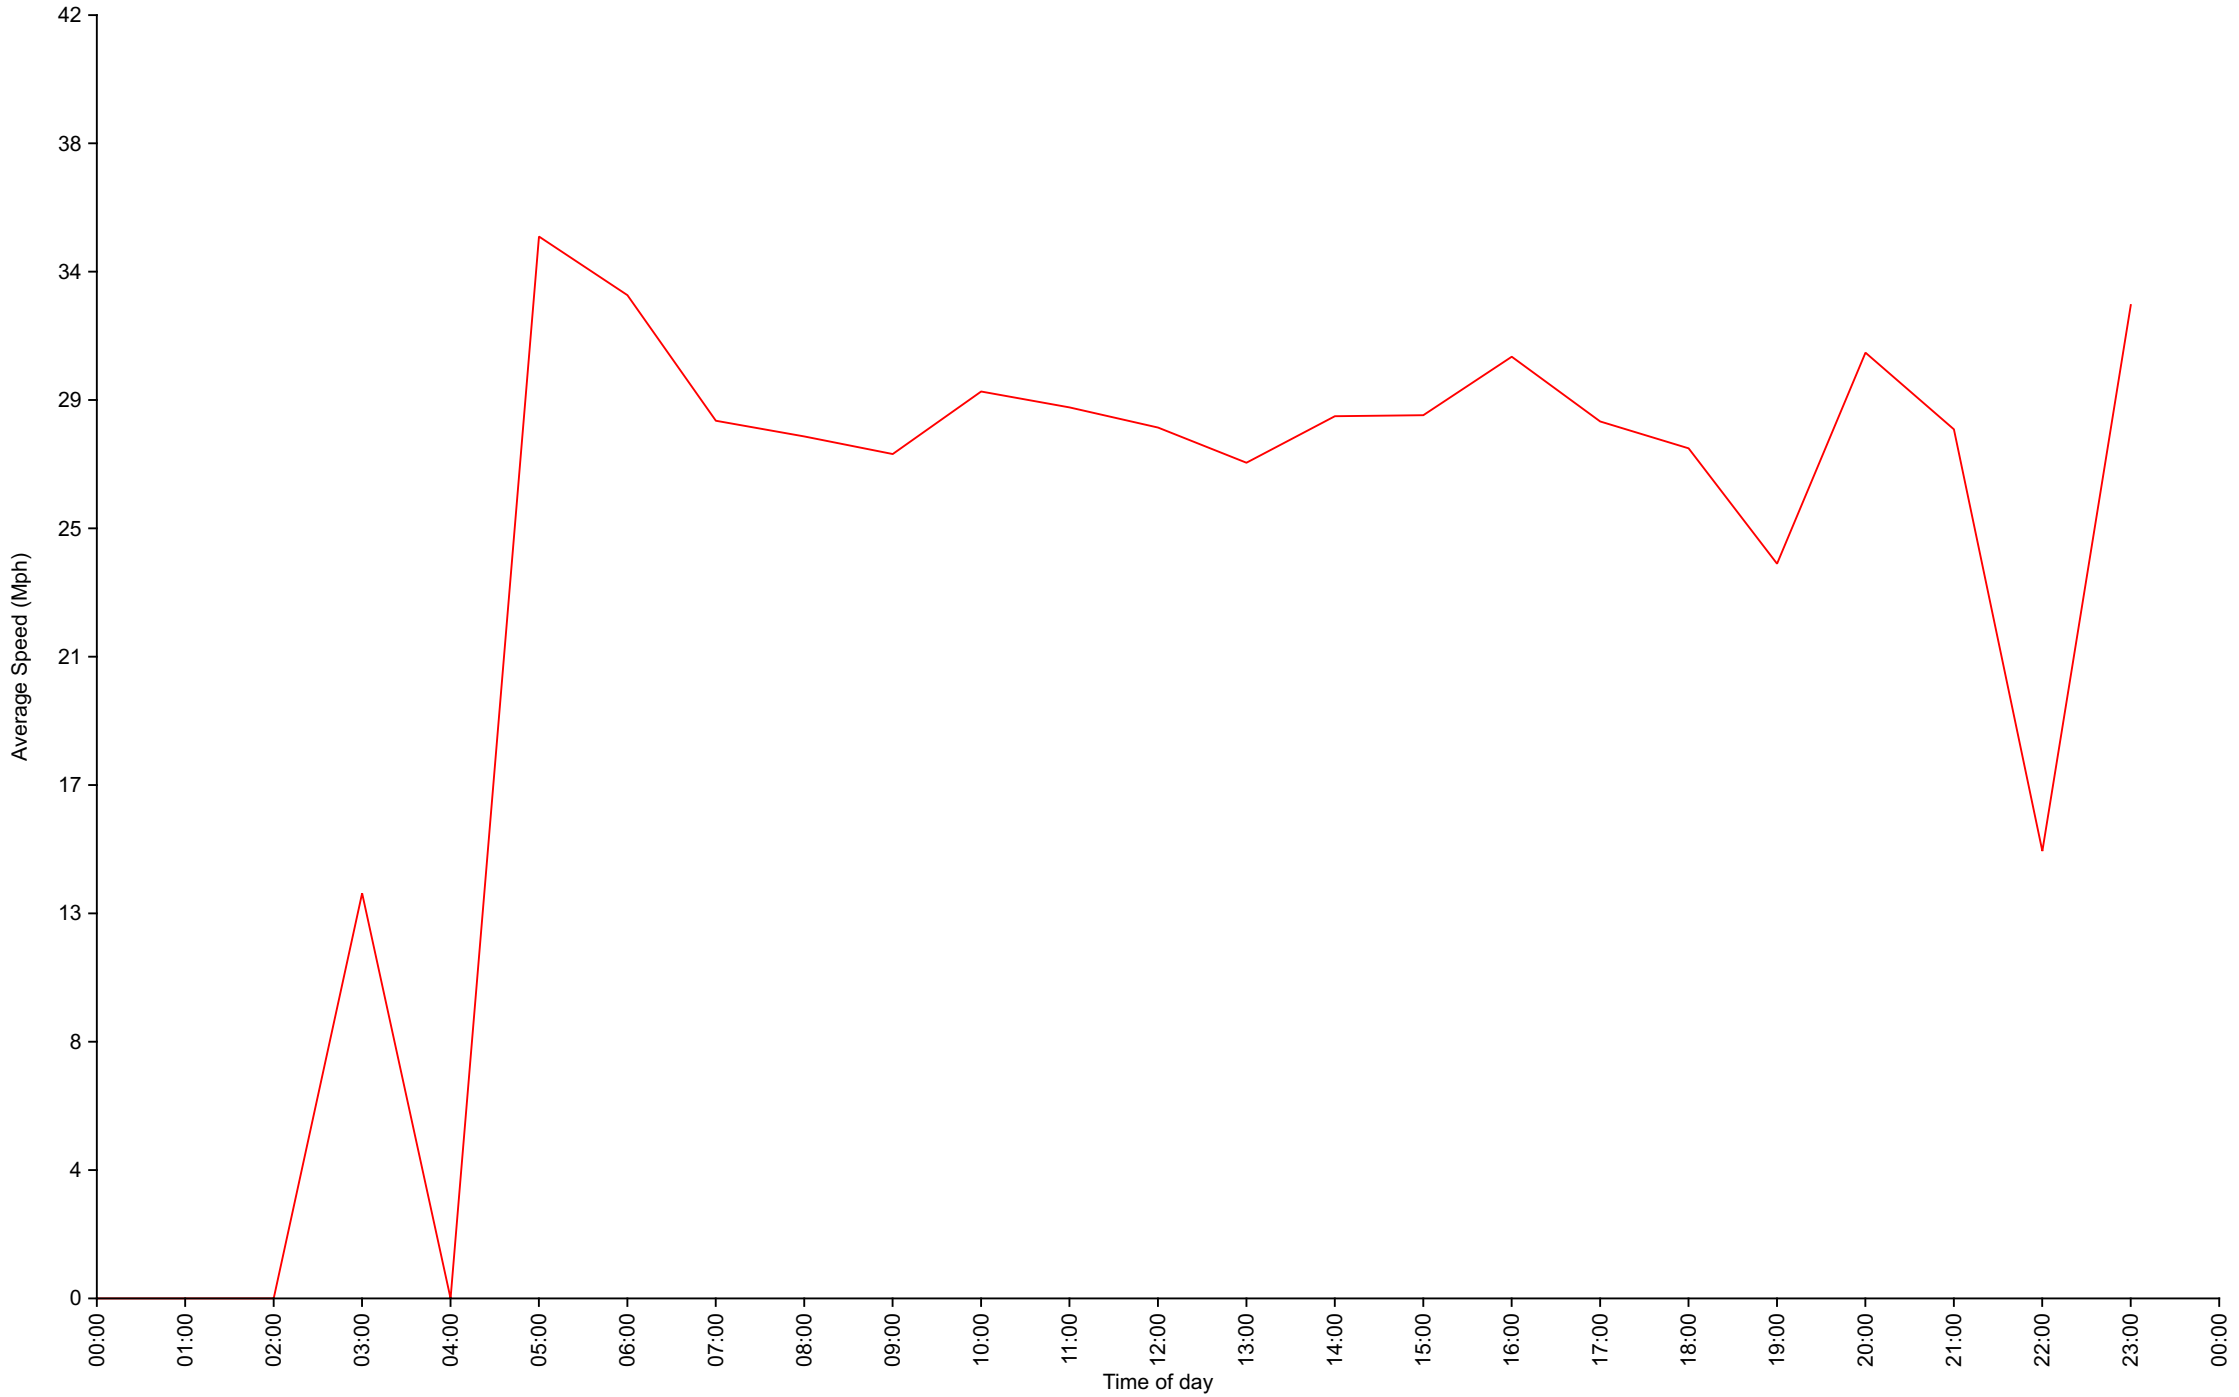

Average Speed By Hour
For week beginning Mon Nov 29 2021
(60 Minute Resolution)