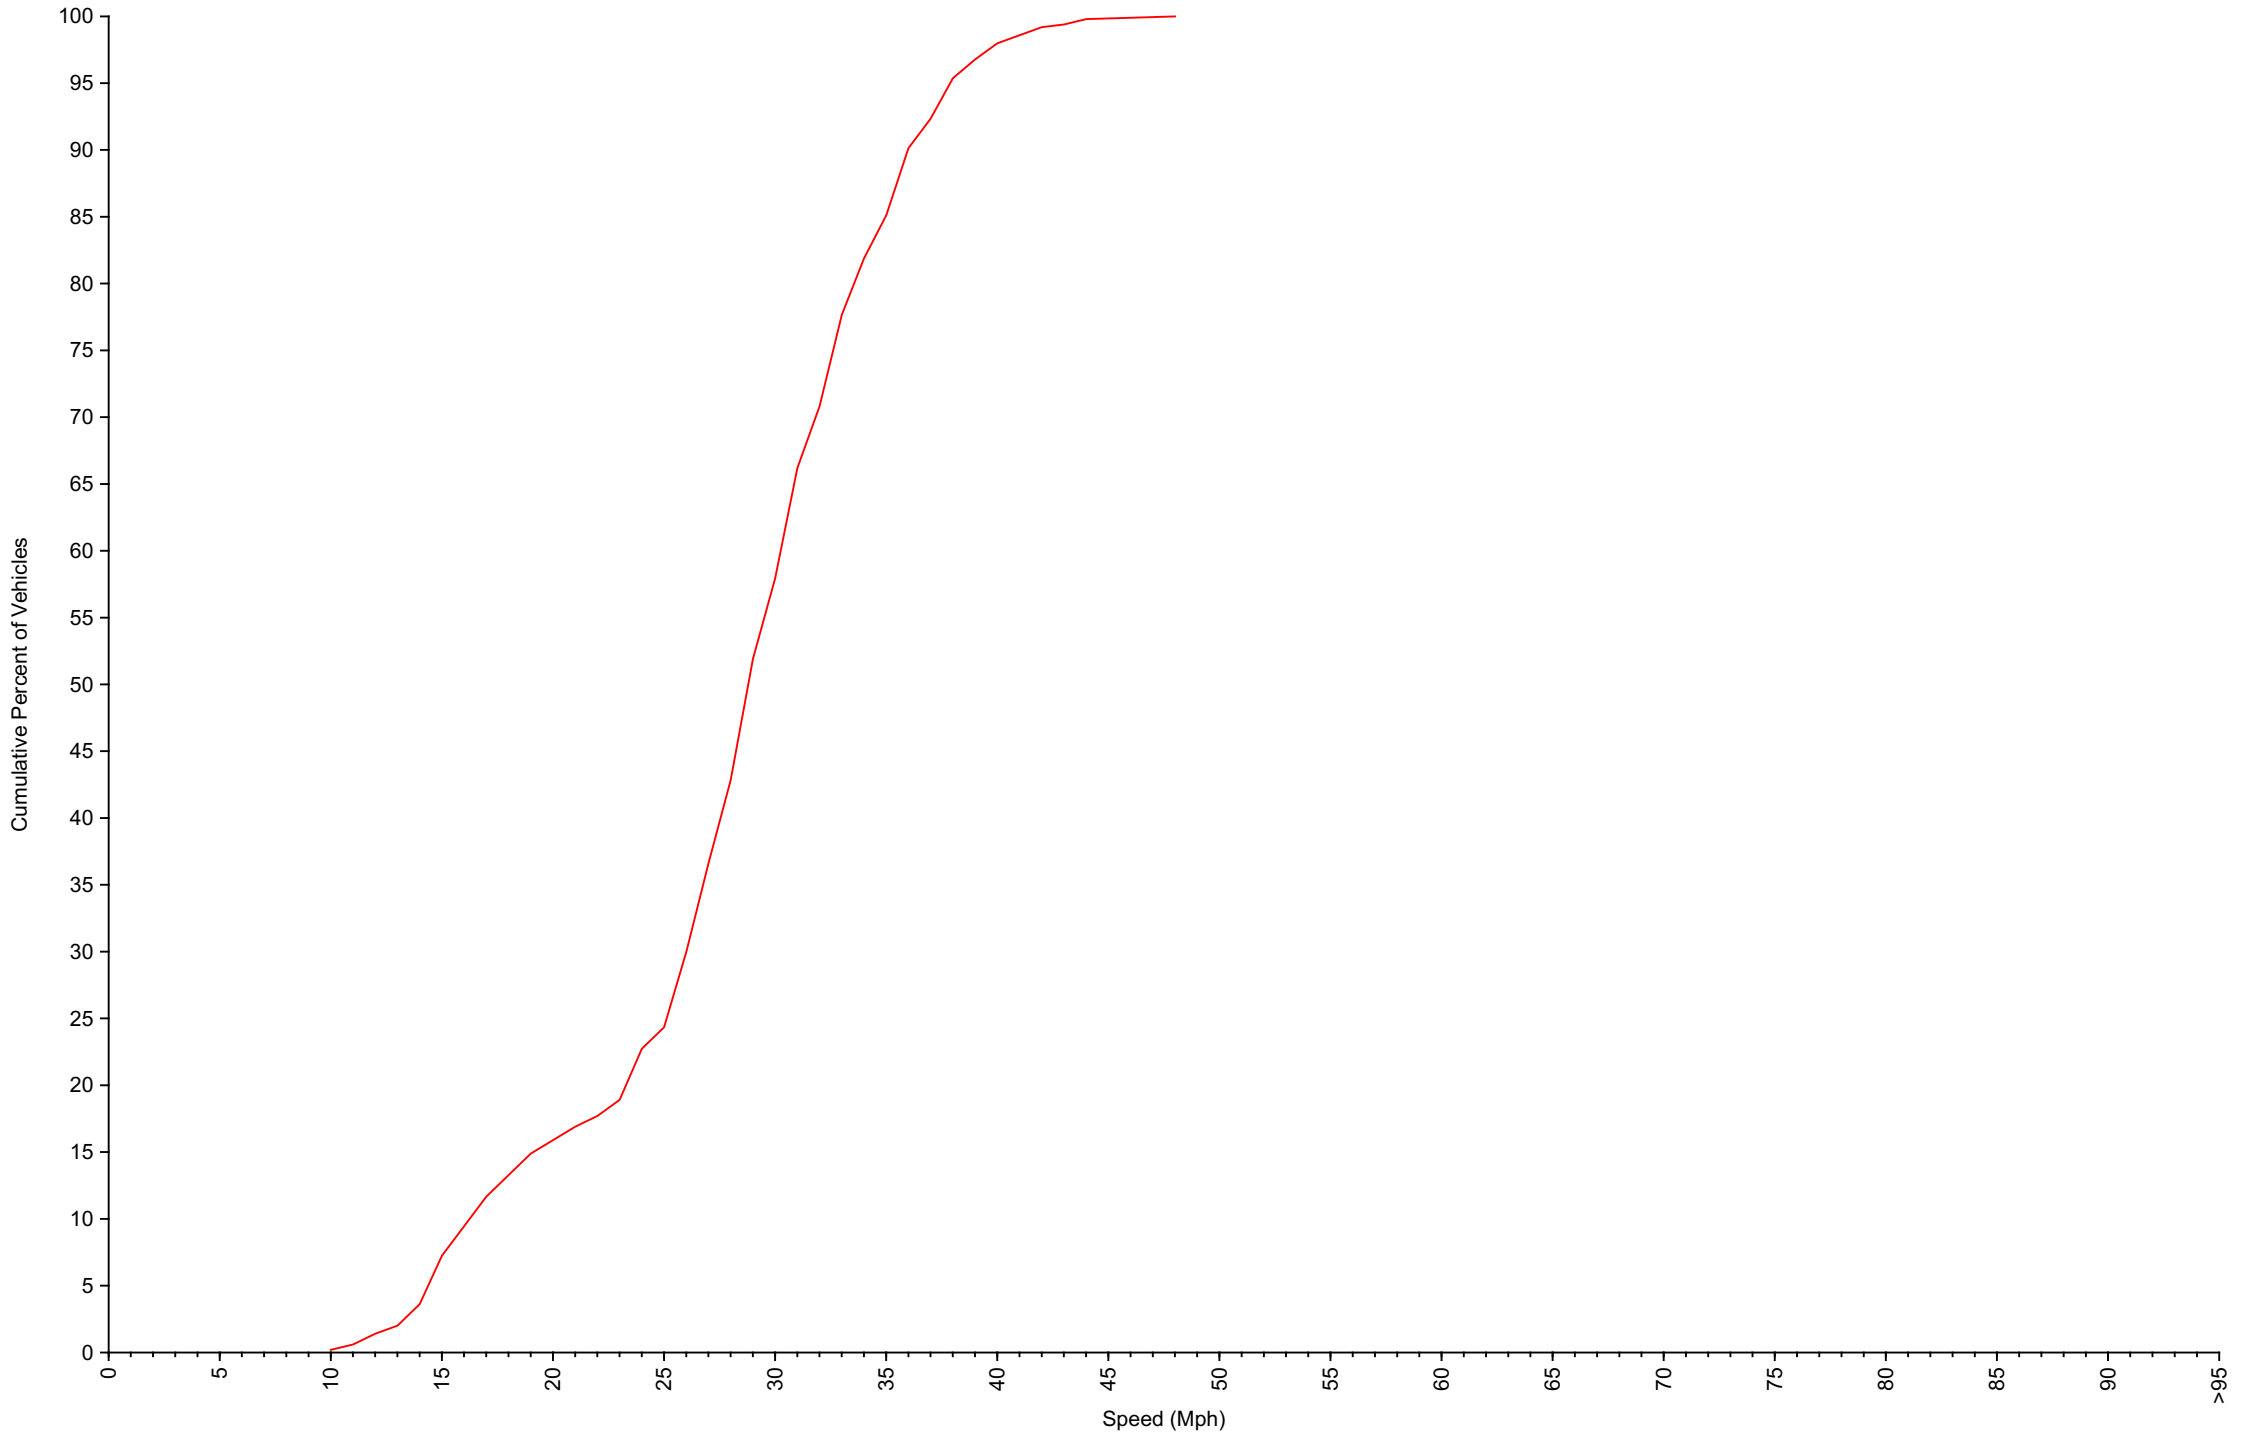

Cumulative Speed Distribution Curve

Daily Overview for Wed Nov 3 2021

Traffic Report

November - Kew Pendra

Daily Overview for Thu Nov 4 2021

Vehicle Speed Classes (Mph)

	<10	10 20	20 30	30 40	40 50	50 60	60 70	70 80	80 90	90 100	>100	Total	85th Percentile
00:00	0	0	0	0	0	0	0	0	0	0	0	0	0.0
01:00	0	0	0	1	0	0	0	0	0	0	0	1	35.4
02:00	0	0	0	0	0	0	0	0	0	0	0	0	0.0
03:00	0	1	0	0	0	0	0	0	0	0	0	1	15.9
04:00	0	0	0	0	0	0	0	0	0	0	0	0	0.0
05:00	0	0	0	1	0	0	0	0	0	0	0	1	34.1
06:00	0	2	0	3	0	0	0	0	0	0	0	5	37.3
07:00	0	10	3	11	2	0	0	0	0	0	0	26	35.1
08:00	0	12	12	20	2	0	0	0	0	0	0	46	34.6
09:00	0	16	14	16	1	0	0	0	0	0	0	47	34.0
10:00	0	6	9	14	0	0	0	0	0	0	0	29	32.9
11:00	0	4	21	16	1	0	0	0	0	0	0	42	32.9
12:00	0	4	23	11	1	0	0	0	0	0	0	39	33.1
13:00	0	3	24	8	0	0	0	0	0	0	0	35	32.3
14:00	0	8	16	11	0	0	0	0	0	0	0	35	32.9
15:00	0	8	18	18	2	0	0	0	0	0	0	46	33.1
16:00	0	7	18	33	2	0	0	0	0	0	0	60	35.3
17:00	0	4	25	20	1	0	0	0	0	0	0	50	32.6
18:00	0	7	3	14	0	0	0	0	0	0	0	24	33.4
19:00	0	4	9	5	0	0	0	0	0	0	0	18	30.3
20:00	0	0	2	4	0	0	0	0	0	0	0	6	35.2
21:00	0	1	3	3	1	0	0	0	0	0	0	8	36.6
22:00	0	1	1	1	0	0	0	0	0	0	0	3	32.4
23:00	0	1	0	1	0	0	0	0	0	0	0	2	28.6
AM Total	0	51	59	82	6	0	0	0	0	0	0		
PM Total	0	48	142	129	7	0	0	0	0	0	0		

Total	0	99	201	211	13	0	0	0	0	0	0		
Percent	0.00%	18.89%	38.36%	40.27%	2.48%	0.00%	0.00%	0.00%	0.00%	0.00%	0.00%		

Total Vehicles : 524
30th Percentile : 25.3 MPH
50th Percentile : 28.0 MPH
85th Percentile : 33.8 MPH
95th Percentile : 37.3 MPH
Average Speed : 27.5 MPH
Highest Speed : 45.9 MPH