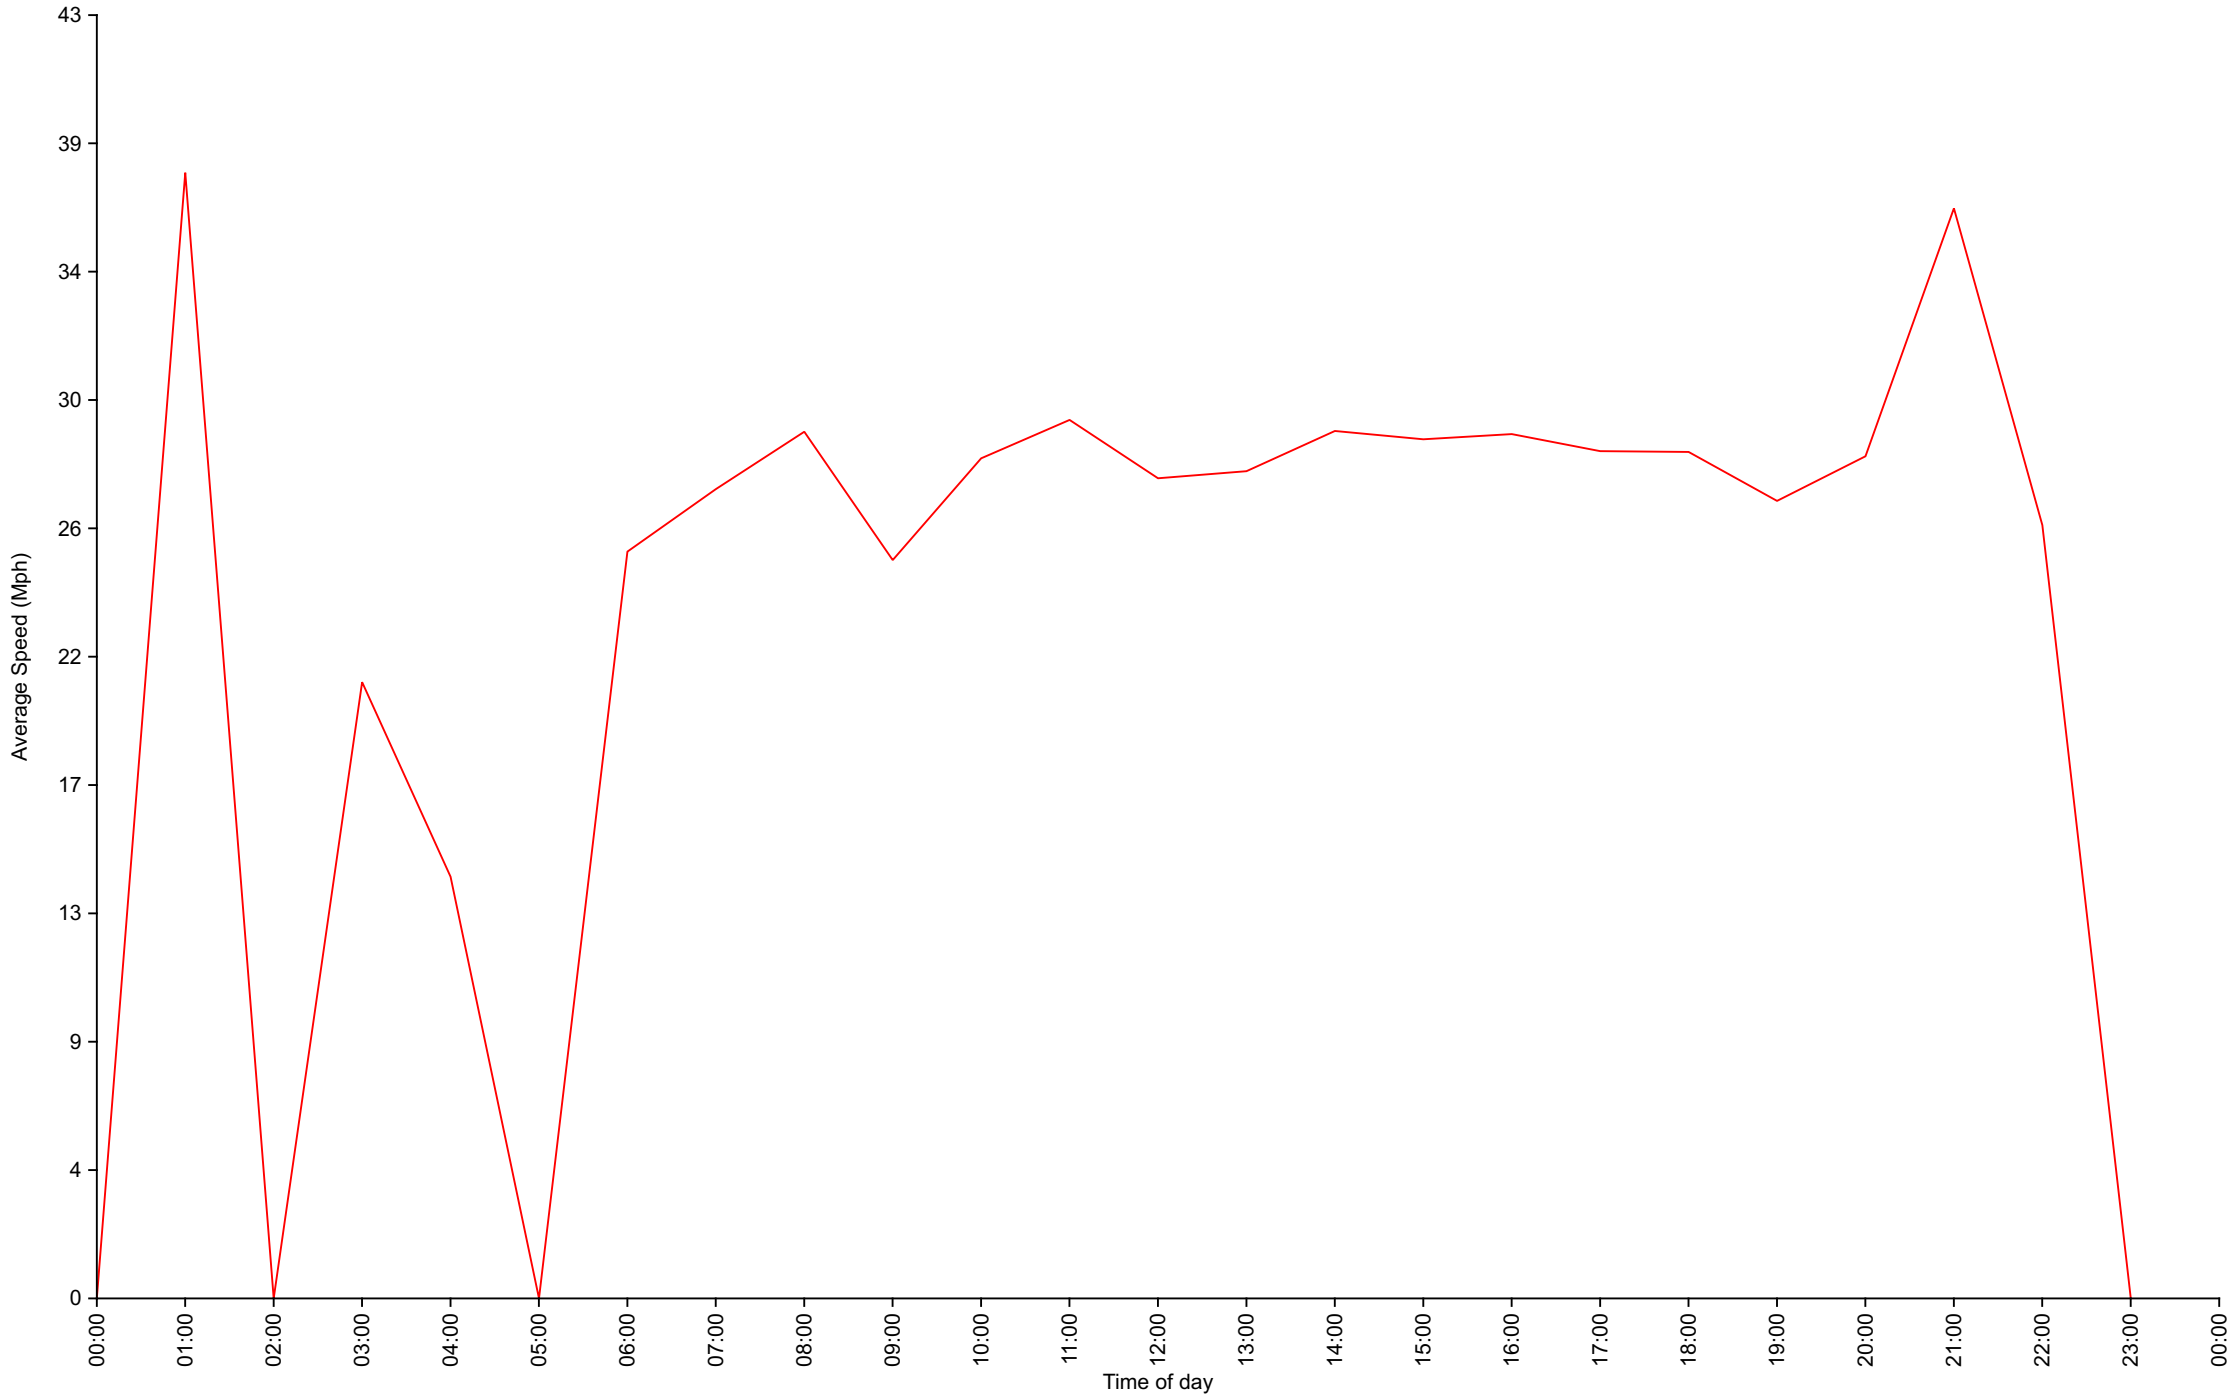

Average Speed By Hour

Daily Overview for Mon Nov 8 2021

(60 Minute Resolution)