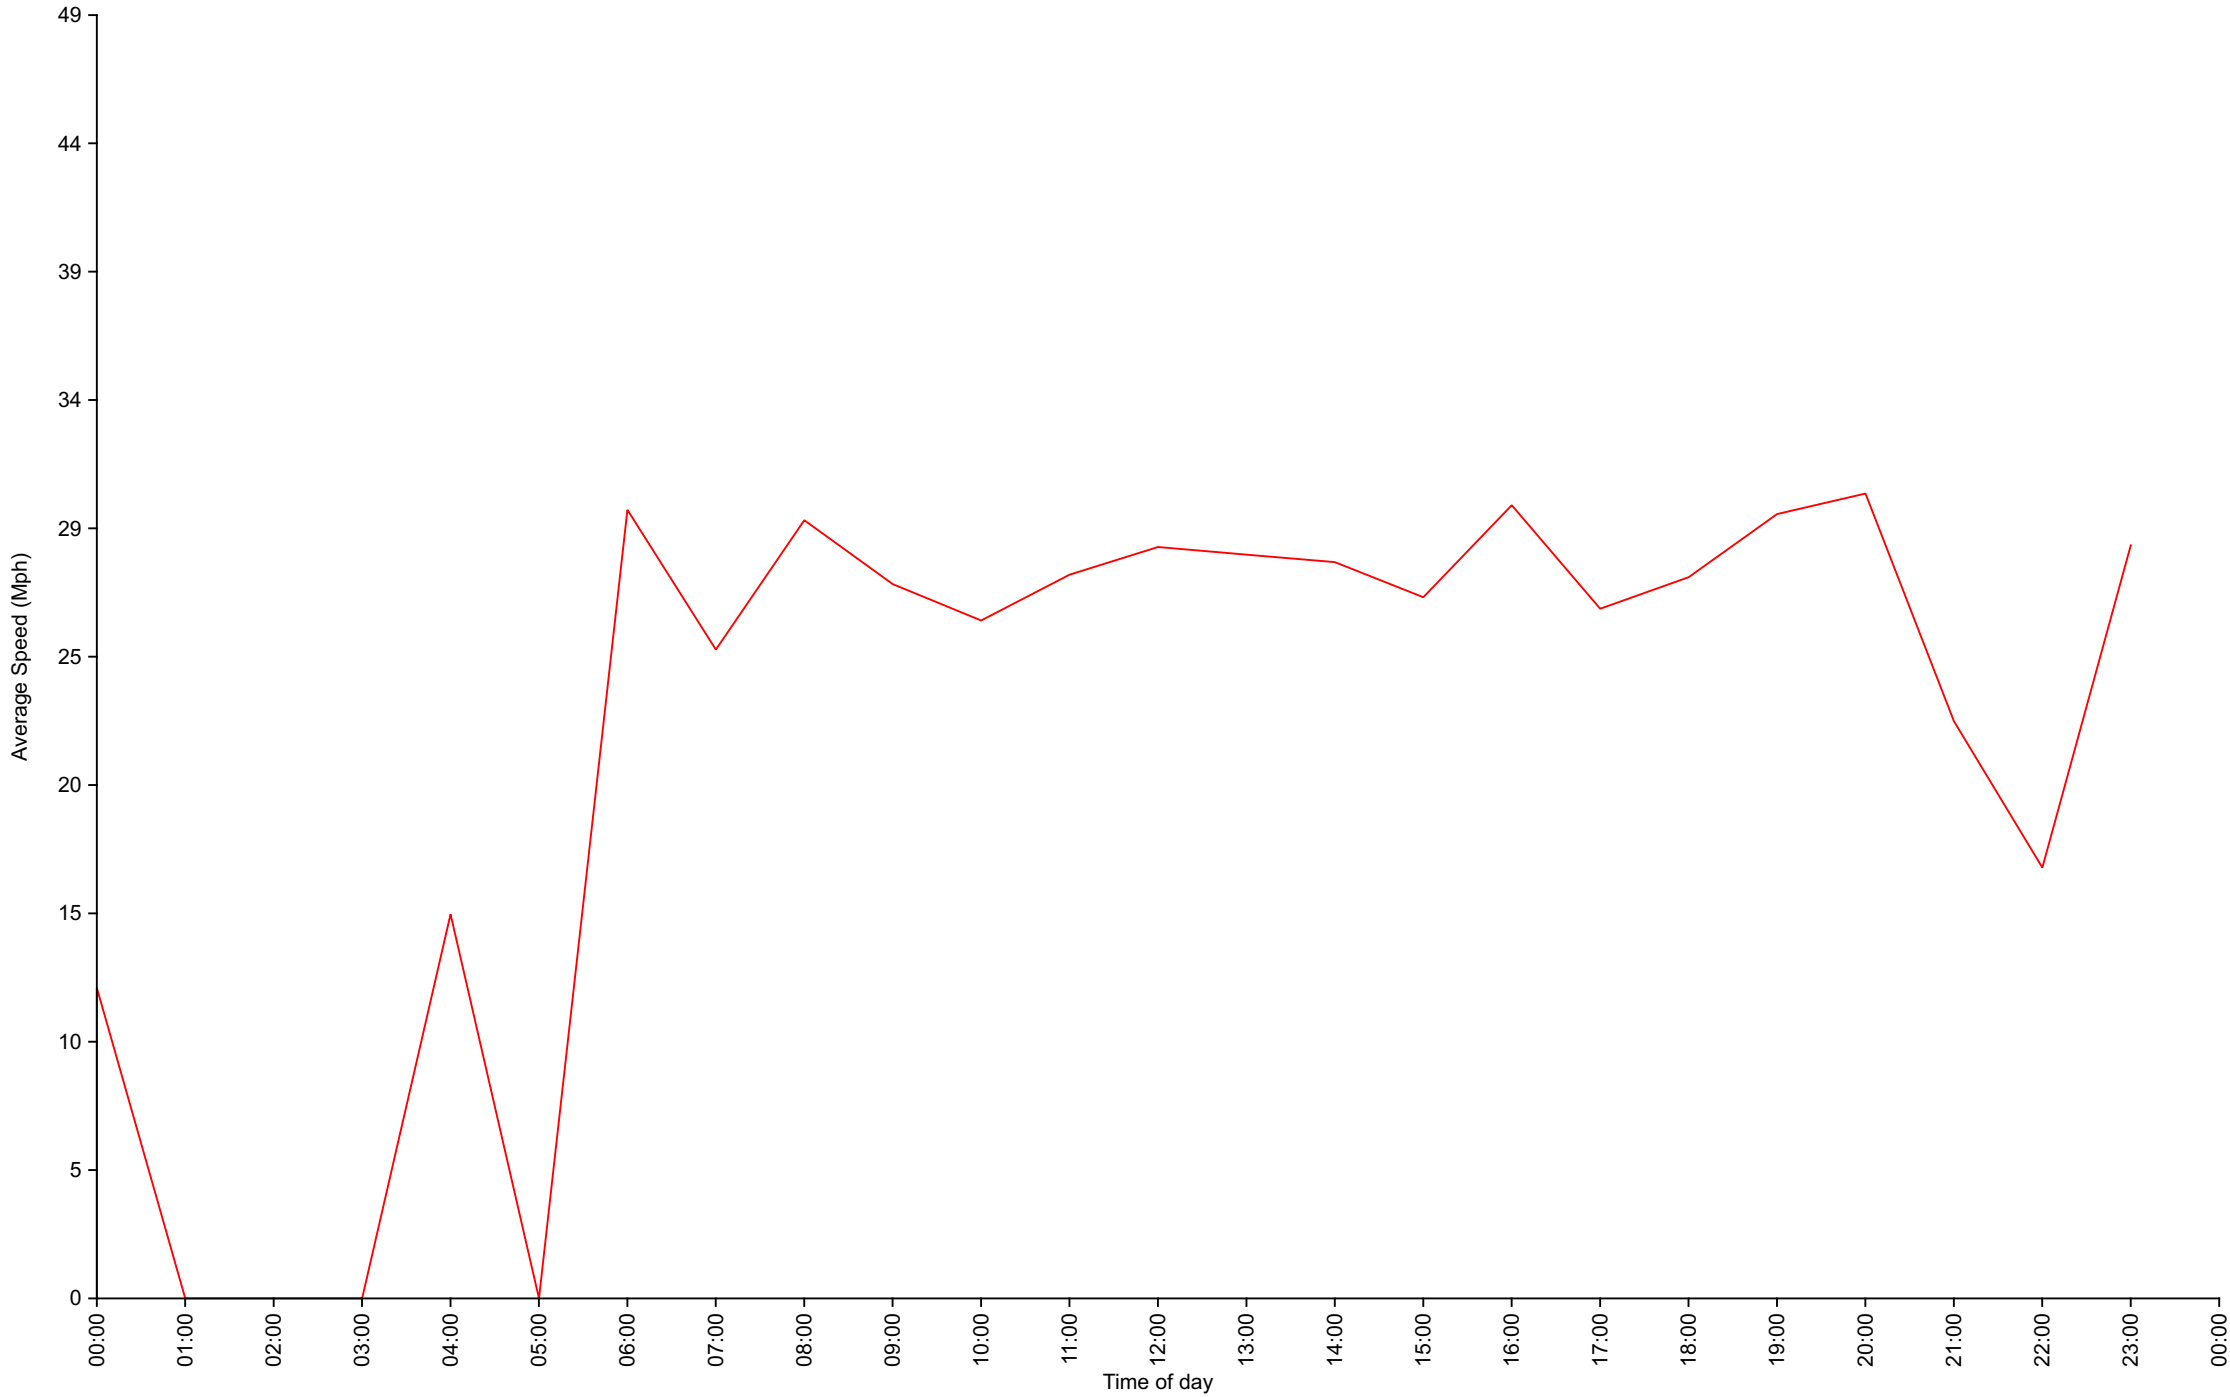

Average Speed By Hour

Daily Overview for Tue Nov 16 2021

(60 Minute Resolution)