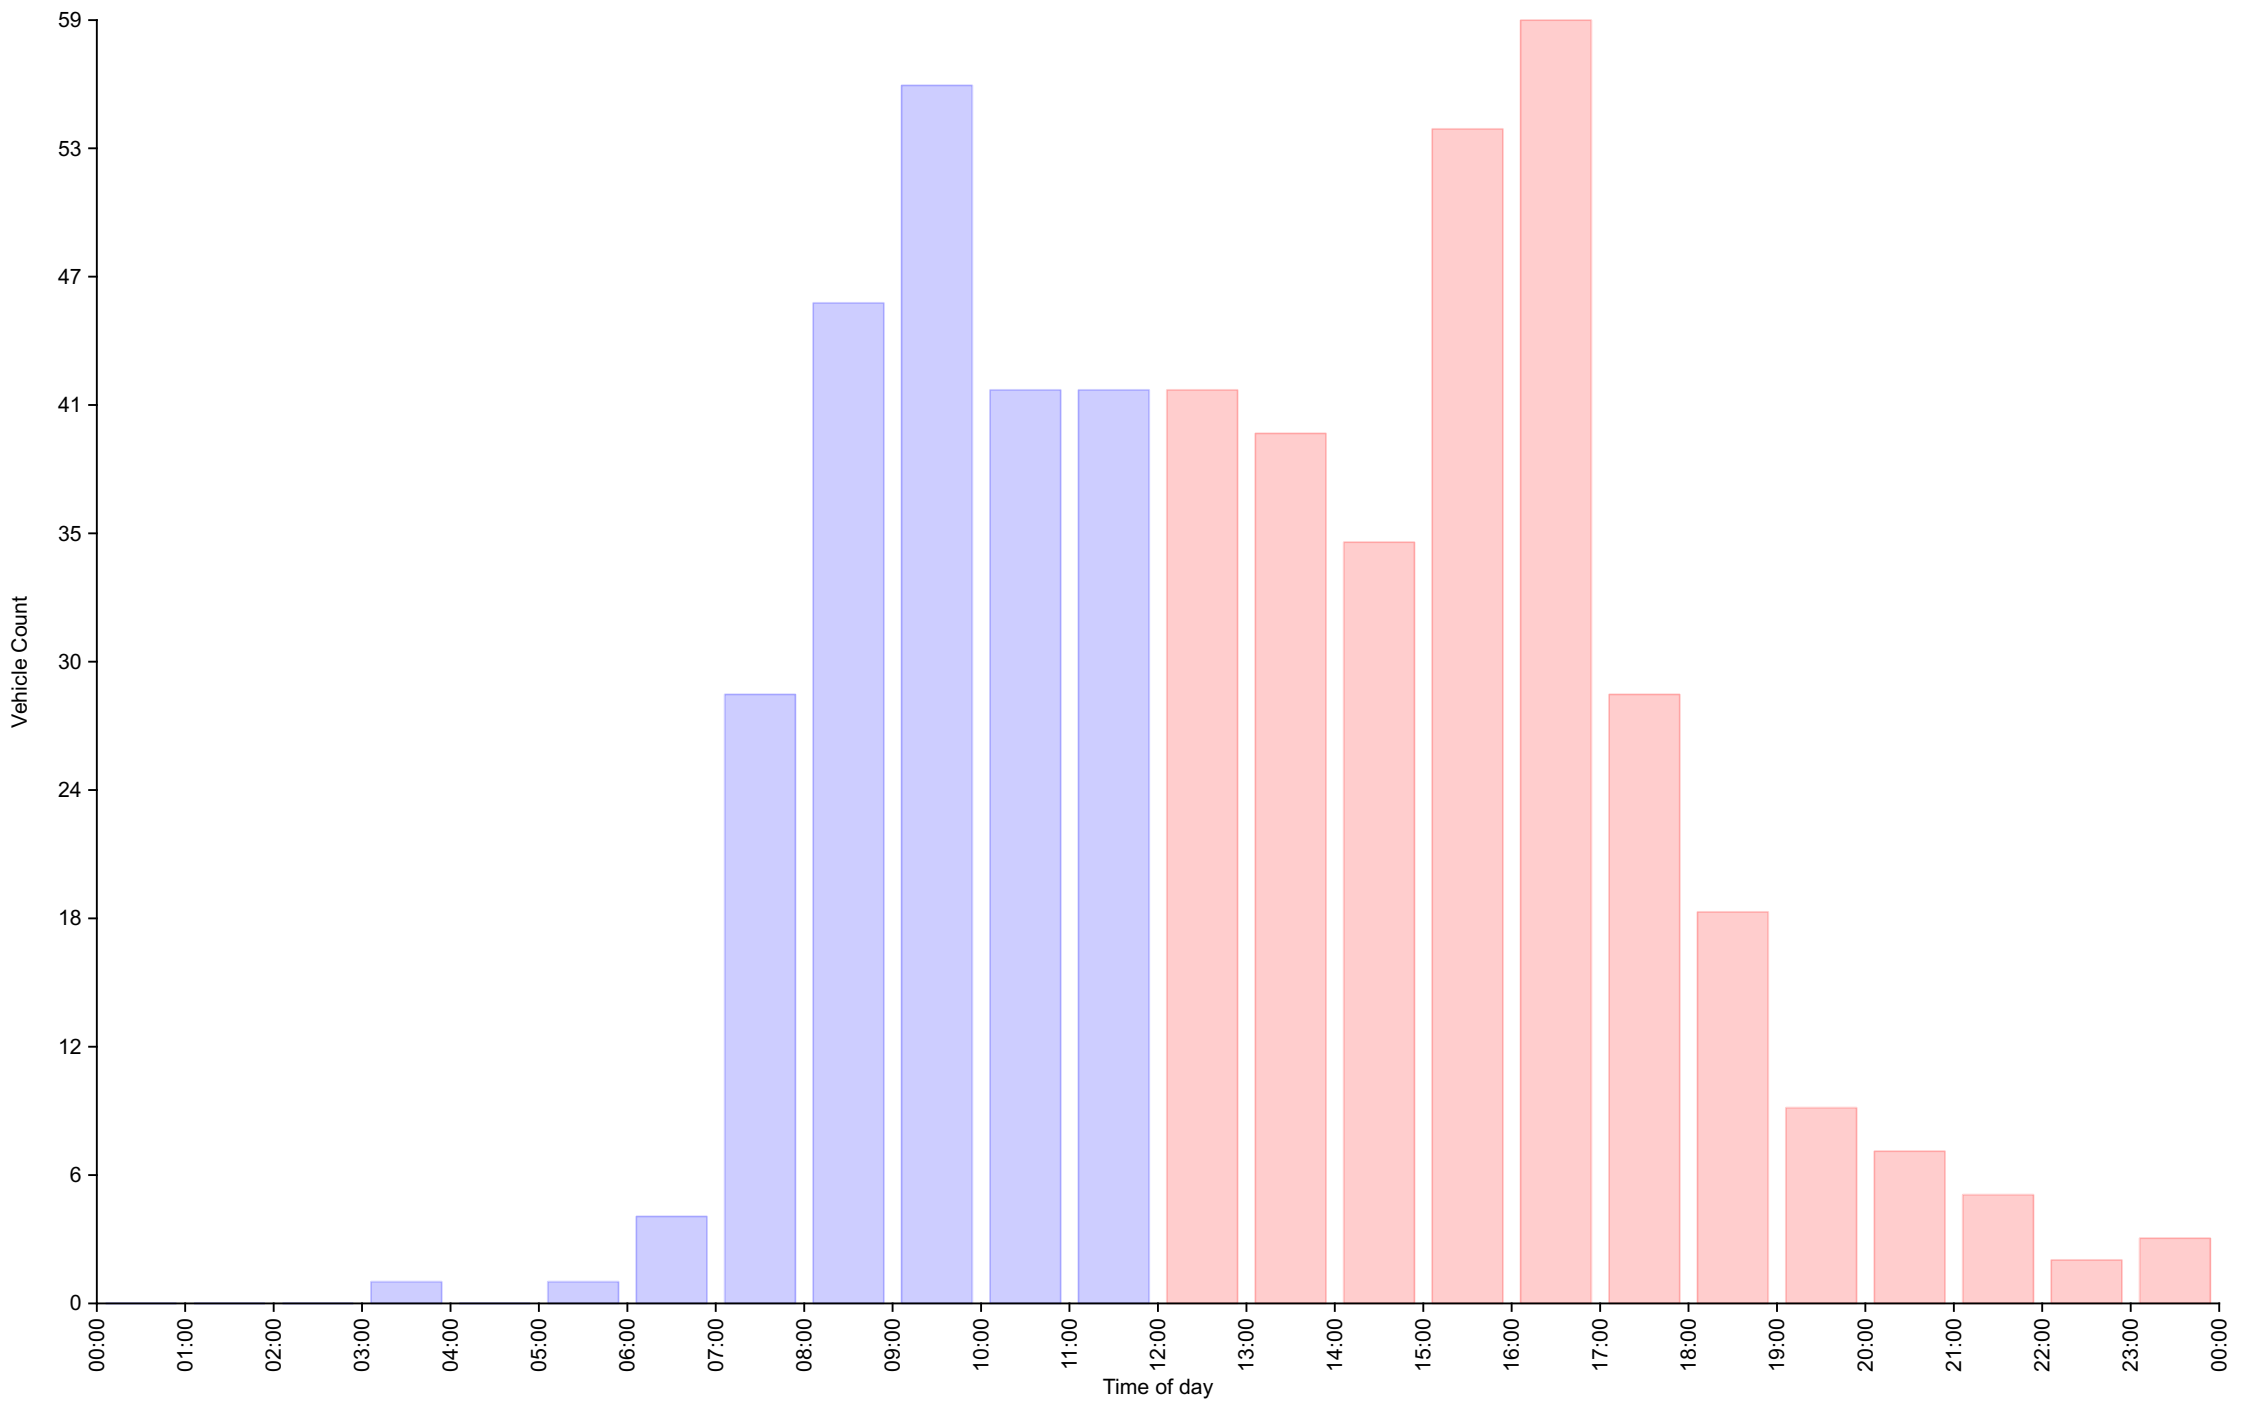

Traffic Report

November - Kew Pendra

Daily Overview for Mon Nov 29 2021

Vehicle Speed Classes (Mph)

	<10	10 20	20 30	30 40	40 50	50 60	60 70	70 80	80 90	90 100	>100	Total	85th Percentile
00:00	0	0	0	0	0	0	0	0	0	0	0	0	0.0
01:00	0	0	0	0	0	0	0	0	0	0	0	0	0.0
02:00	0	0	0	0	0	0	0	0	0	0	0	0	0.0
03:00	0	1	0	0	0	0	0	0	0	0	0	1	13.6
04:00	0	0	0	0	0	0	0	0	0	0	0	0	0.0
05:00	0	0	0	0	1	0	0	0	0	0	0	1	41.0
06:00	0	0	0	4	0	0	0	0	0	0	0	4	36.8
07:00	0	7	6	10	5	0	0	0	0	0	0	28	38.8
08:00	0	7	15	21	3	0	0	0	0	0	0	46	35.1
09:00	0	12	15	24	5	0	0	0	0	0	0	56	35.7
10:00	0	5	14	23	0	0	0	0	0	0	0	42	35.6
11:00	0	4	18	20	0	0	0	0	0	0	0	42	33.7
12:00	0	6	18	16	2	0	0	0	0	0	0	42	33.4
13:00	1	6	17	15	1	0	0	0	0	0	0	40	33.3
14:00	0	5	8	19	3	0	0	0	0	0	0	35	35.7
15:00	0	3	29	20	2	0	0	0	0	0	0	54	34.0
16:00	0	1	23	30	5	0	0	0	0	0	0	59	37.7
17:00	0	2	14	11	1	0	0	0	0	0	0	28	33.4
18:00	0	3	4	9	2	0	0	0	0	0	0	18	36.6
19:00	0	3	3	3	0	0	0	0	0	0	0	9	30.6
20:00	0	0	3	4	0	0	0	0	0	0	0	7	33.9
21:00	0	0	3	2	0	0	0	0	0	0	0	5	32.5
22:00	0	2	0	0	0	0	0	0	0	0	0	2	15.5
23:00	0	0	0	3	0	0	0	0	0	0	0	3	32.5
AM Total	0	36	68	102	14	0	0	0	0	0	0		
PM Total	1	31	122	132	16	0	0	0	0	0	0		

Total	1	67	190	234	30	0	0	0	0	0	0		
Percent	0.19%	12.84%	36.40%	44.83%	5.75%	0.00%	0.00%	0.00%	0.00%	0.00%	0.00%		

Total Vehicles : 522
30th Percentile : 26.3 MPH
50th Percentile : 29.1 MPH
85th Percentile : 35.4 MPH
95th Percentile : 39.4 MPH
Average Speed : 28.9 MPH
Highest Speed : 45.9 MPH

Vehicle Counts By Hour

Daily Overview for Mon Nov 29 2021
(60 Minute Resolution)