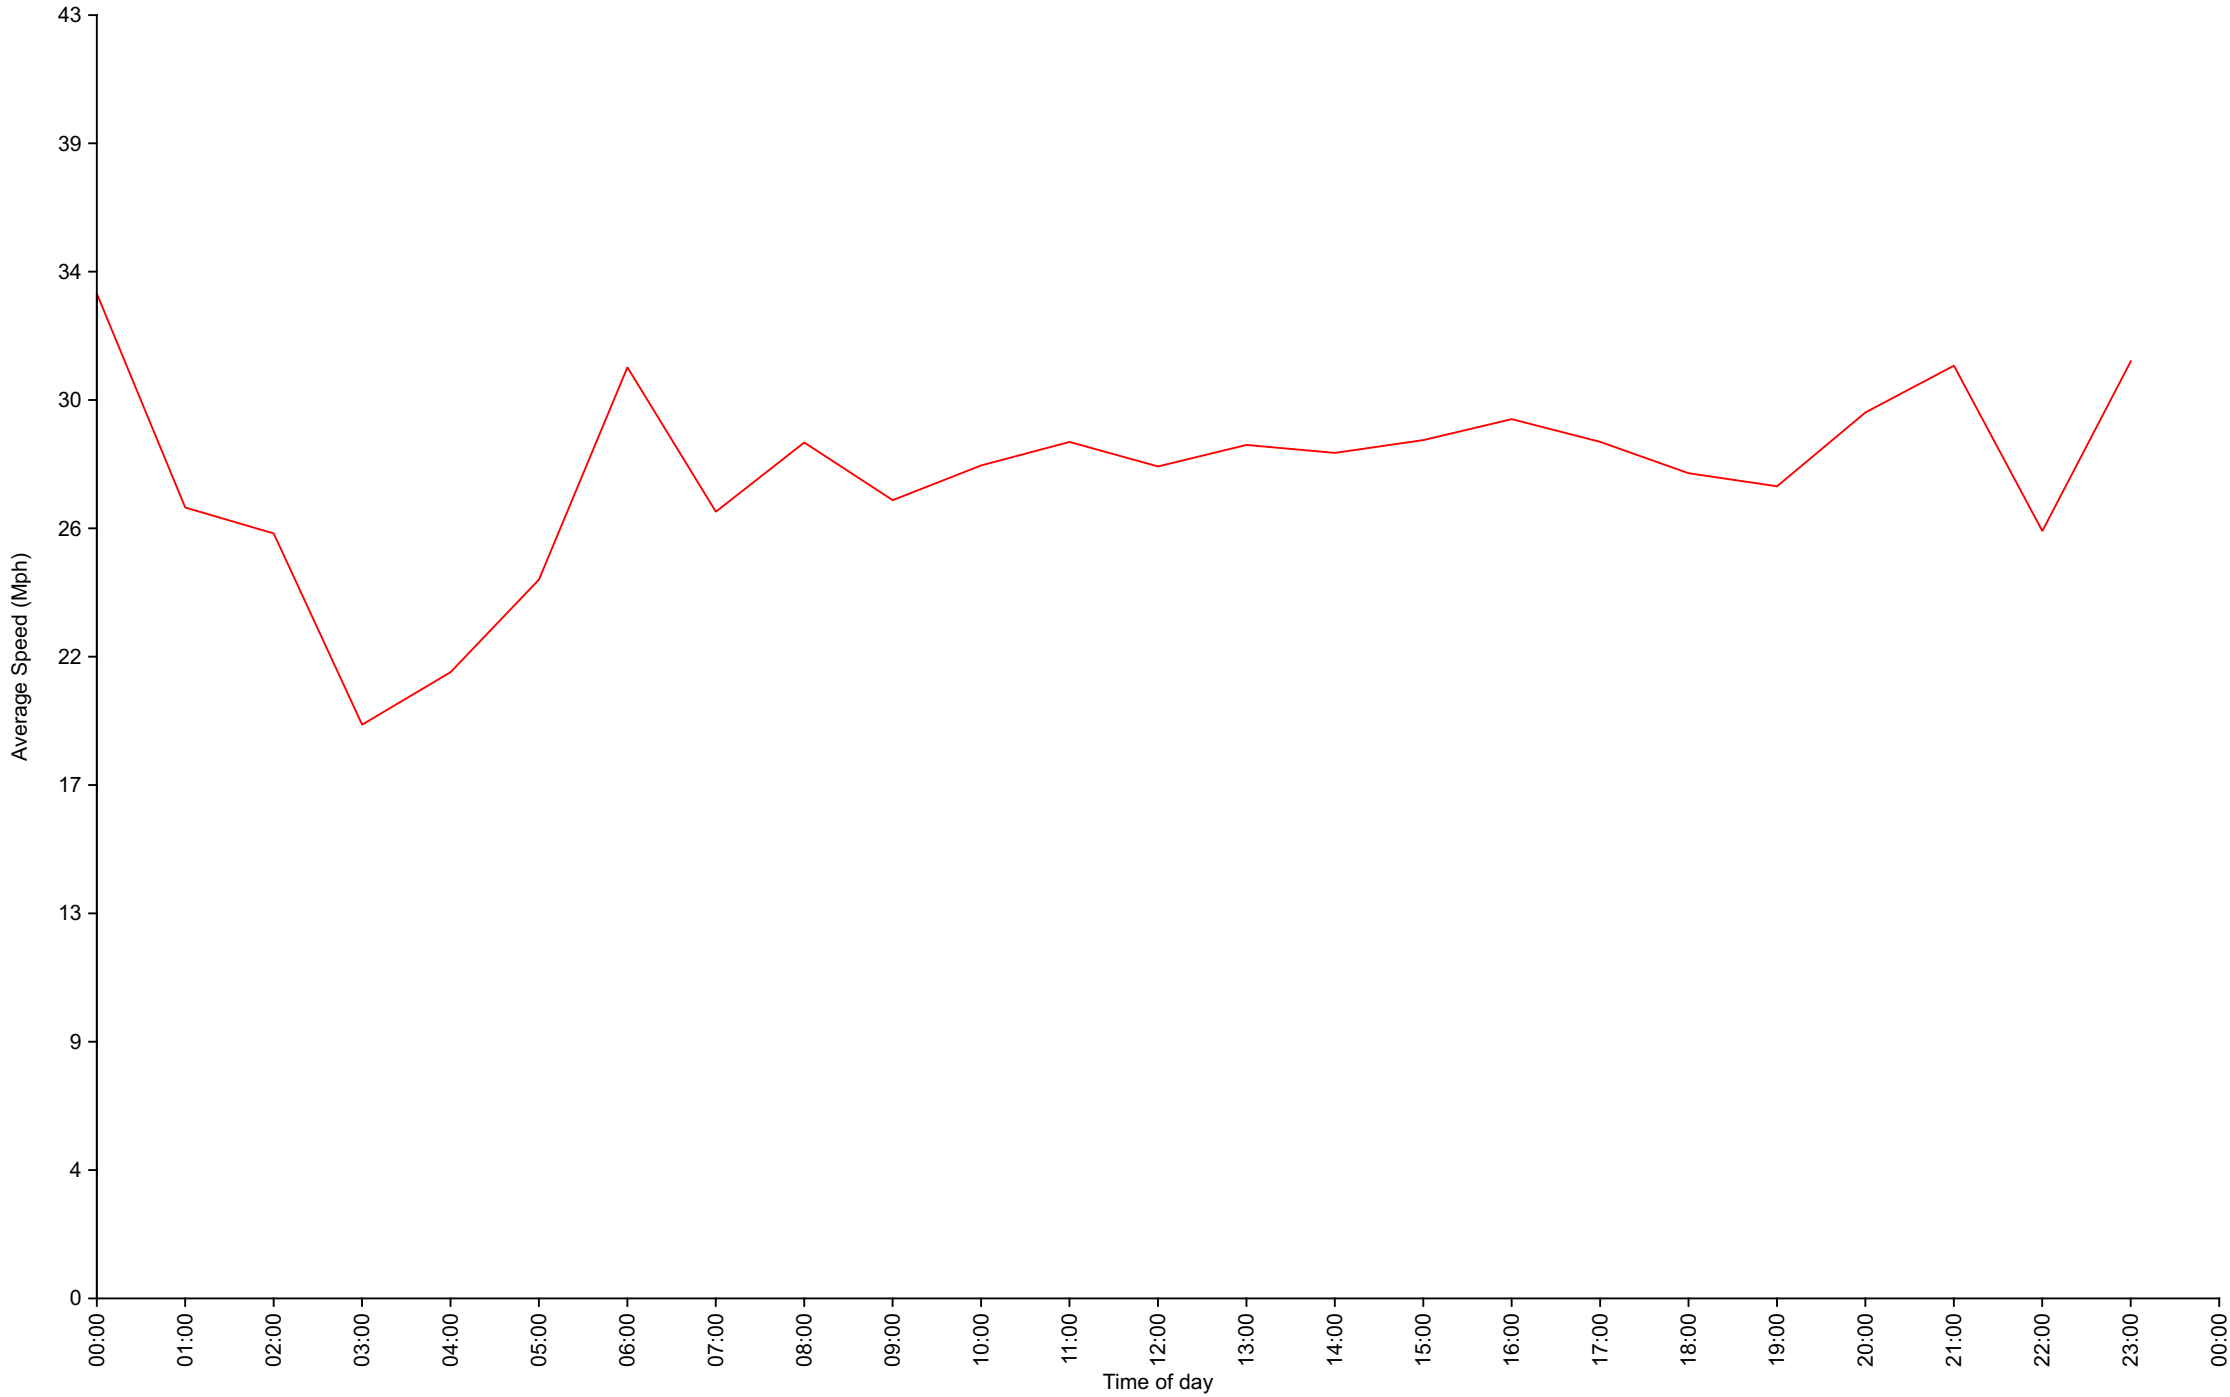

Average Speed By Hour
For week beginning Mon Nov 8 2021
(60 Minute Resolution)