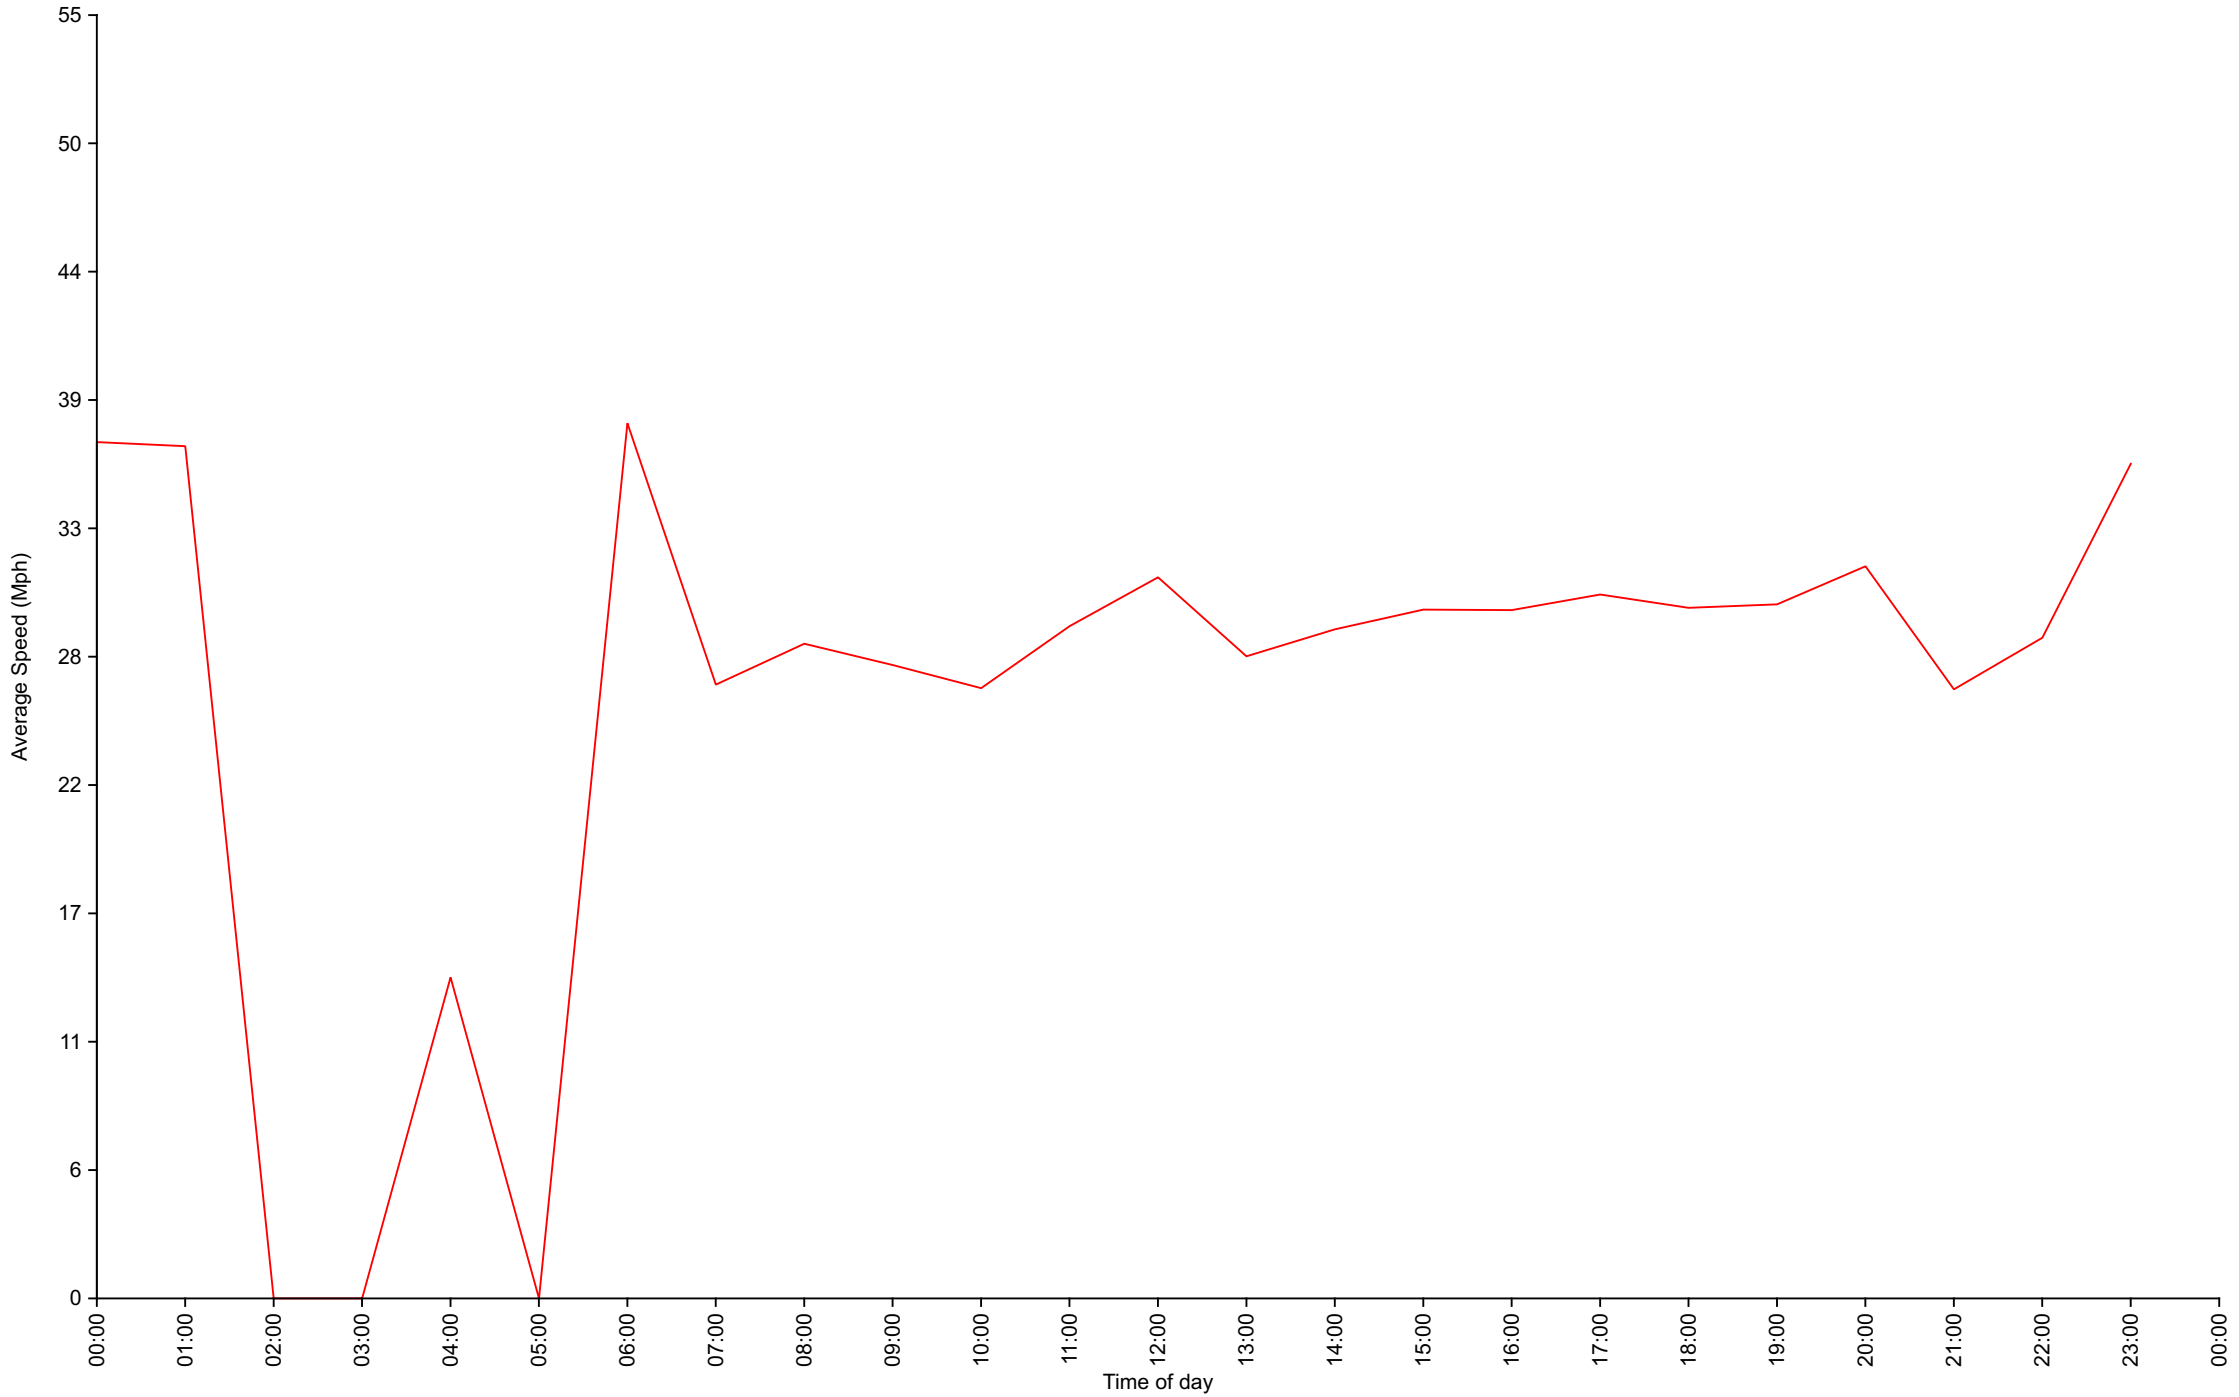

Vehicle Counts By Hour

Daily Overview for Fri Nov 26 2021
(60 Minute Resolution)

Vehicle Counts By Speed Class

Daily Overview for Fri Nov 26 2021

Average Speed By Hour

Daily Overview for Fri Nov 26 2021

(60 Minute Resolution)