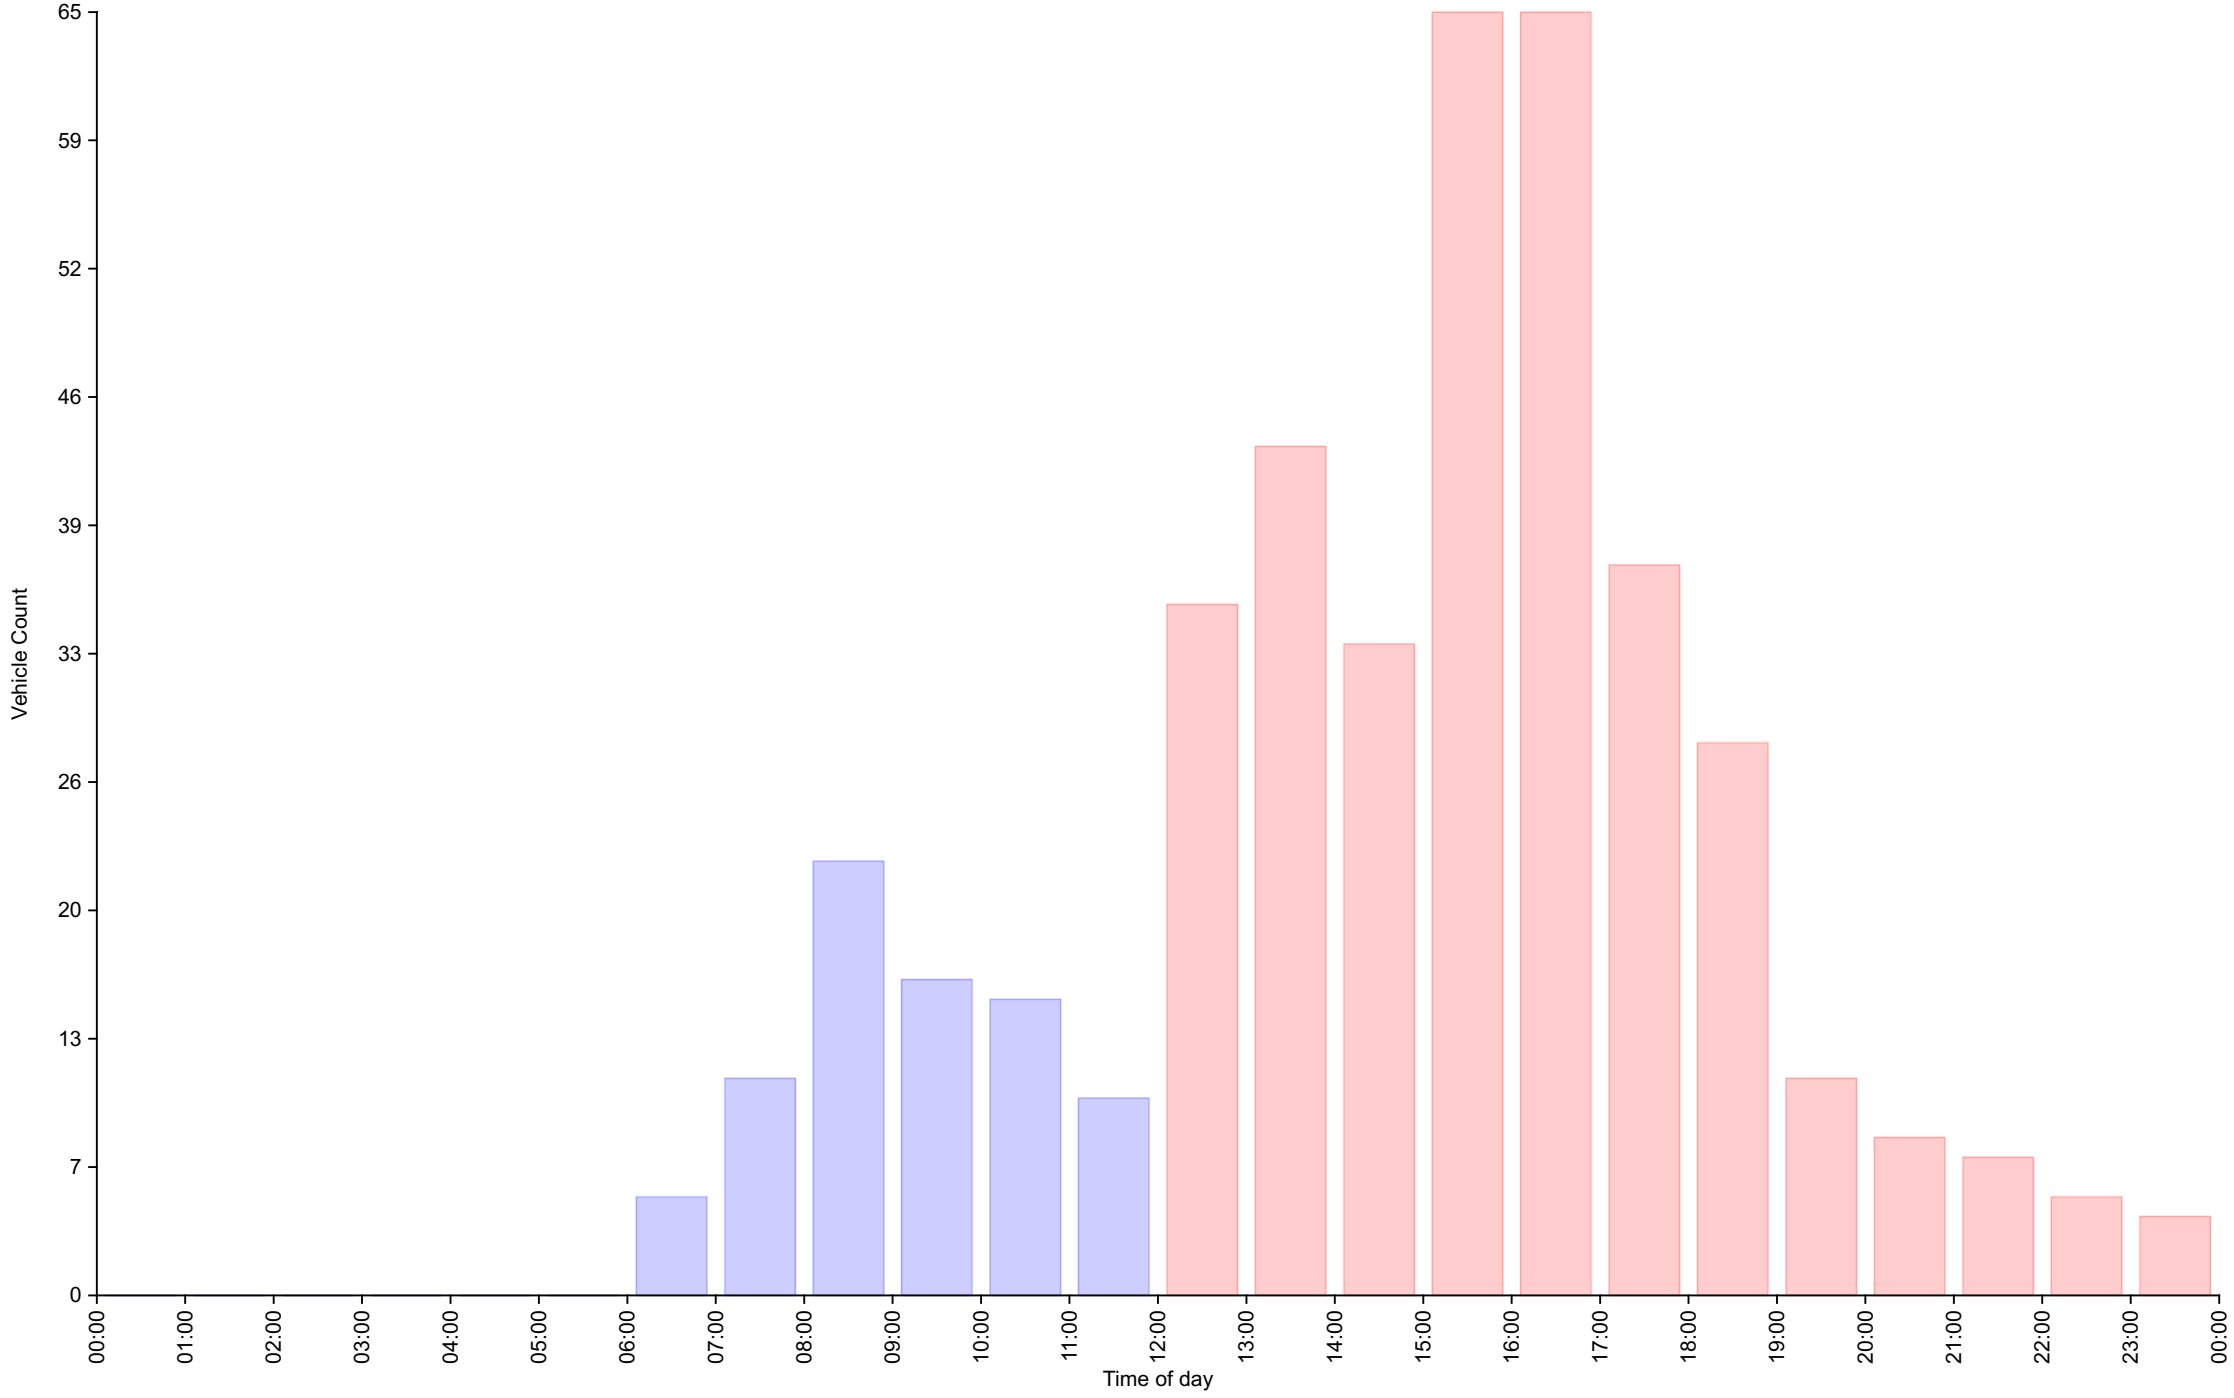

Traffic Report

November - Kew Pendra

Daily Overview for Wed Nov 10 2021

Vehicle Speed Classes (Mph)

	<10	10 20	20 30	30 40	40 50	50 60	60 70	70 80	80 90	90 100	>100	Total	85th Percentile
00:00	0	0	0	0	0	0	0	0	0	0	0	0	0.0
01:00	0	0	0	0	0	0	0	0	0	0	0	0	0.0
02:00	0	0	0	0	0	0	0	0	0	0	0	0	0.0
03:00	0	0	0	0	0	0	0	0	0	0	0	0	0.0
04:00	0	0	0	0	0	0	0	0	0	0	0	0	0.0
05:00	0	0	0	0	0	0	0	0	0	0	0	0	0.0
06:00	0	1	2	0	2	0	0	0	0	0	0	5	42.8
07:00	0	4	2	5	0	0	0	0	0	0	0	11	34.3
08:00	0	7	7	7	1	0	0	0	0	0	0	22	34.1
09:00	0	3	5	7	1	0	0	0	0	0	0	16	34.3
10:00	0	2	6	7	0	0	0	0	0	0	0	15	30.9
11:00	0	2	5	2	1	0	0	0	0	0	0	10	35.5
12:00	0	5	17	12	1	0	0	0	0	0	0	35	34.8
13:00	0	11	10	22	0	0	0	0	0	0	0	43	33.2
14:00	0	2	11	19	1	0	0	0	0	0	0	33	36.1
15:00	0	8	33	23	1	0	0	0	0	0	0	65	32.1
16:00	0	6	18	39	2	0	0	0	0	0	0	65	35.6
17:00	0	2	18	16	1	0	0	0	0	0	0	37	33.4
18:00	0	5	10	12	1	0	0	0	0	0	0	28	33.8
19:00	0	3	4	4	0	0	0	0	0	0	0	11	31.7
20:00	0	1	5	2	0	0	0	0	0	0	0	8	31.4
21:00	0	0	2	5	0	0	0	0	0	0	0	7	34.9
22:00	0	2	2	1	0	0	0	0	0	0	0	5	27.8
23:00	0	0	1	3	0	0	0	0	0	0	0	4	35.1

AM Total	0	19	27	28	5	0	0	0	0	0	0		
PM Total	0	45	131	158	7	0	0	0	0	0	0		

Total	0	64	158	186	12	0	0	0	0	0	0		
Percent	0.00%	15.24%	37.62%	44.29%	2.86%	0.00%	0.00%	0.00%	0.00%	0.00%	0.00%		

Total Vehicles : 420
30th Percentile : 26.1 MPH
50th Percentile : 28.7 MPH
85th Percentile : 34.4 MPH
95th Percentile : 37.4 MPH
Average Speed : 28.4 MPH
Highest Speed : 48.4 MPH

Vehicle Counts By Hour

Daily Overview for Wed Nov 10 2021
(60 Minute Resolution)