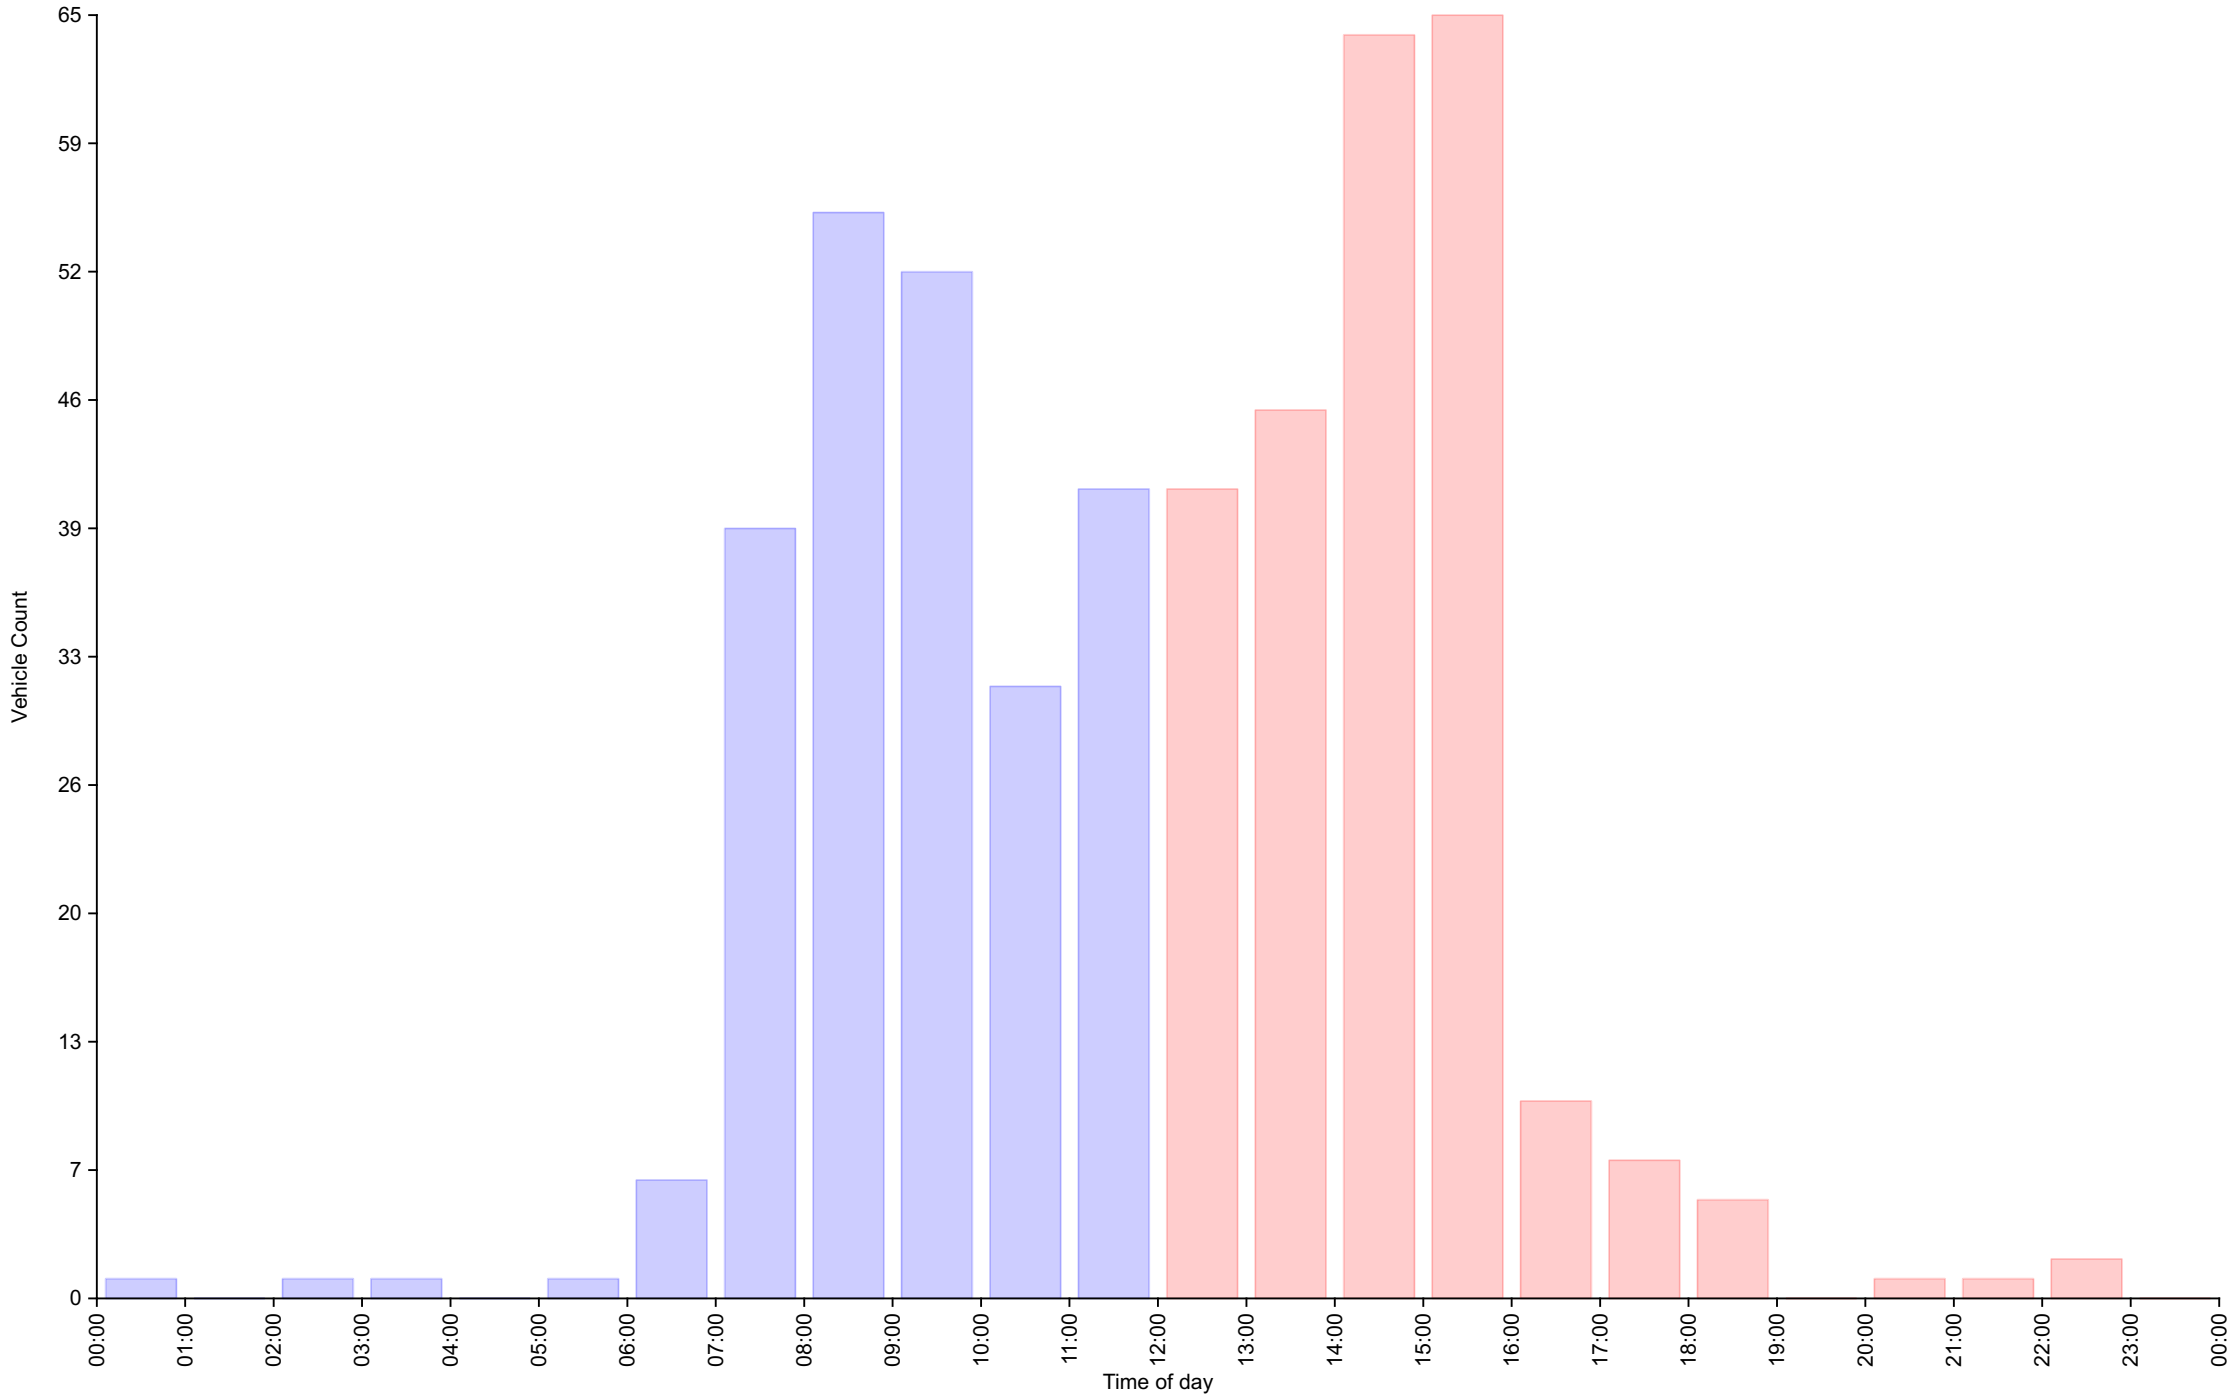

Traffic Report

November - Kew Pendra

Daily Overview for Tue Nov 9 2021

Vehicle Speed Classes (Mph)

	<10	10 20	20 30	30 40	40 50	50 60	60 70	70 80	80 90	90 100	>100	Total	85th Percentile
00:00	0	0	0	1	0	0	0	0	0	0	0	1	33.1
01:00	0	0	0	0	0	0	0	0	0	0	0	0	0.0
02:00	0	1	0	0	0	0	0	0	0	0	0	1	14.7
03:00	0	1	0	0	0	0	0	0	0	0	0	1	17.8
04:00	0	0	0	0	0	0	0	0	0	0	0	0	0.0
05:00	0	1	0	0	0	0	0	0	0	0	0	1	13.8
06:00	0	1	1	2	2	0	0	0	0	0	0	6	40.2
07:00	0	13	11	12	3	0	0	0	0	0	0	39	34.1
08:00	0	8	12	32	3	0	0	0	0	0	0	55	35.9
09:00	0	13	16	22	1	0	0	0	0	0	0	52	34.7
10:00	0	3	13	15	0	0	0	0	0	0	0	31	32.8
11:00	0	1	18	20	2	0	0	0	0	0	0	41	33.0
12:00	0	4	16	19	2	0	0	0	0	0	0	41	33.4
13:00	0	2	19	21	3	0	0	0	0	0	0	45	33.6
14:00	0	7	24	29	3	1	0	0	0	0	0	64	34.8
15:00	0	4	27	31	3	0	0	0	0	0	0	65	35.3
16:00	0	4	3	3	0	0	0	0	0	0	0	10	30.3
17:00	0	0	4	2	1	0	0	0	0	0	0	7	33.8
18:00	0	2	1	2	0	0	0	0	0	0	0	5	32.0
19:00	0	0	0	0	0	0	0	0	0	0	0	0	0.0
20:00	0	0	1	0	0	0	0	0	0	0	0	1	28.4
21:00	0	0	1	0	0	0	0	0	0	0	0	1	22.9
22:00	0	1	0	1	0	0	0	0	0	0	0	2	24.6
23:00	0	0	0	0	0	0	0	0	0	0	0	0	0.0

AM Total	0	42	71	104	11	0	0	0	0	0	0		
PM Total	0	24	96	108	12	1	0	0	0	0	0		

Total	0	66	167	212	23	1	0	0	0	0	0		
Percent	0.00%	14.07%	35.61%	45.20%	4.90%	0.21%	0.00%	0.00%	0.00%	0.00%	0.00%		

Total Vehicles : 469
30th Percentile : 26.2 MPH
50th Percentile : 29.1 MPH
85th Percentile : 34.5 MPH
95th Percentile : 39.1 MPH
Average Speed : 28.6 MPH
Highest Speed : 52.4 MPH

Vehicle Counts By Hour

Daily Overview for Tue Nov 9 2021
(60 Minute Resolution)