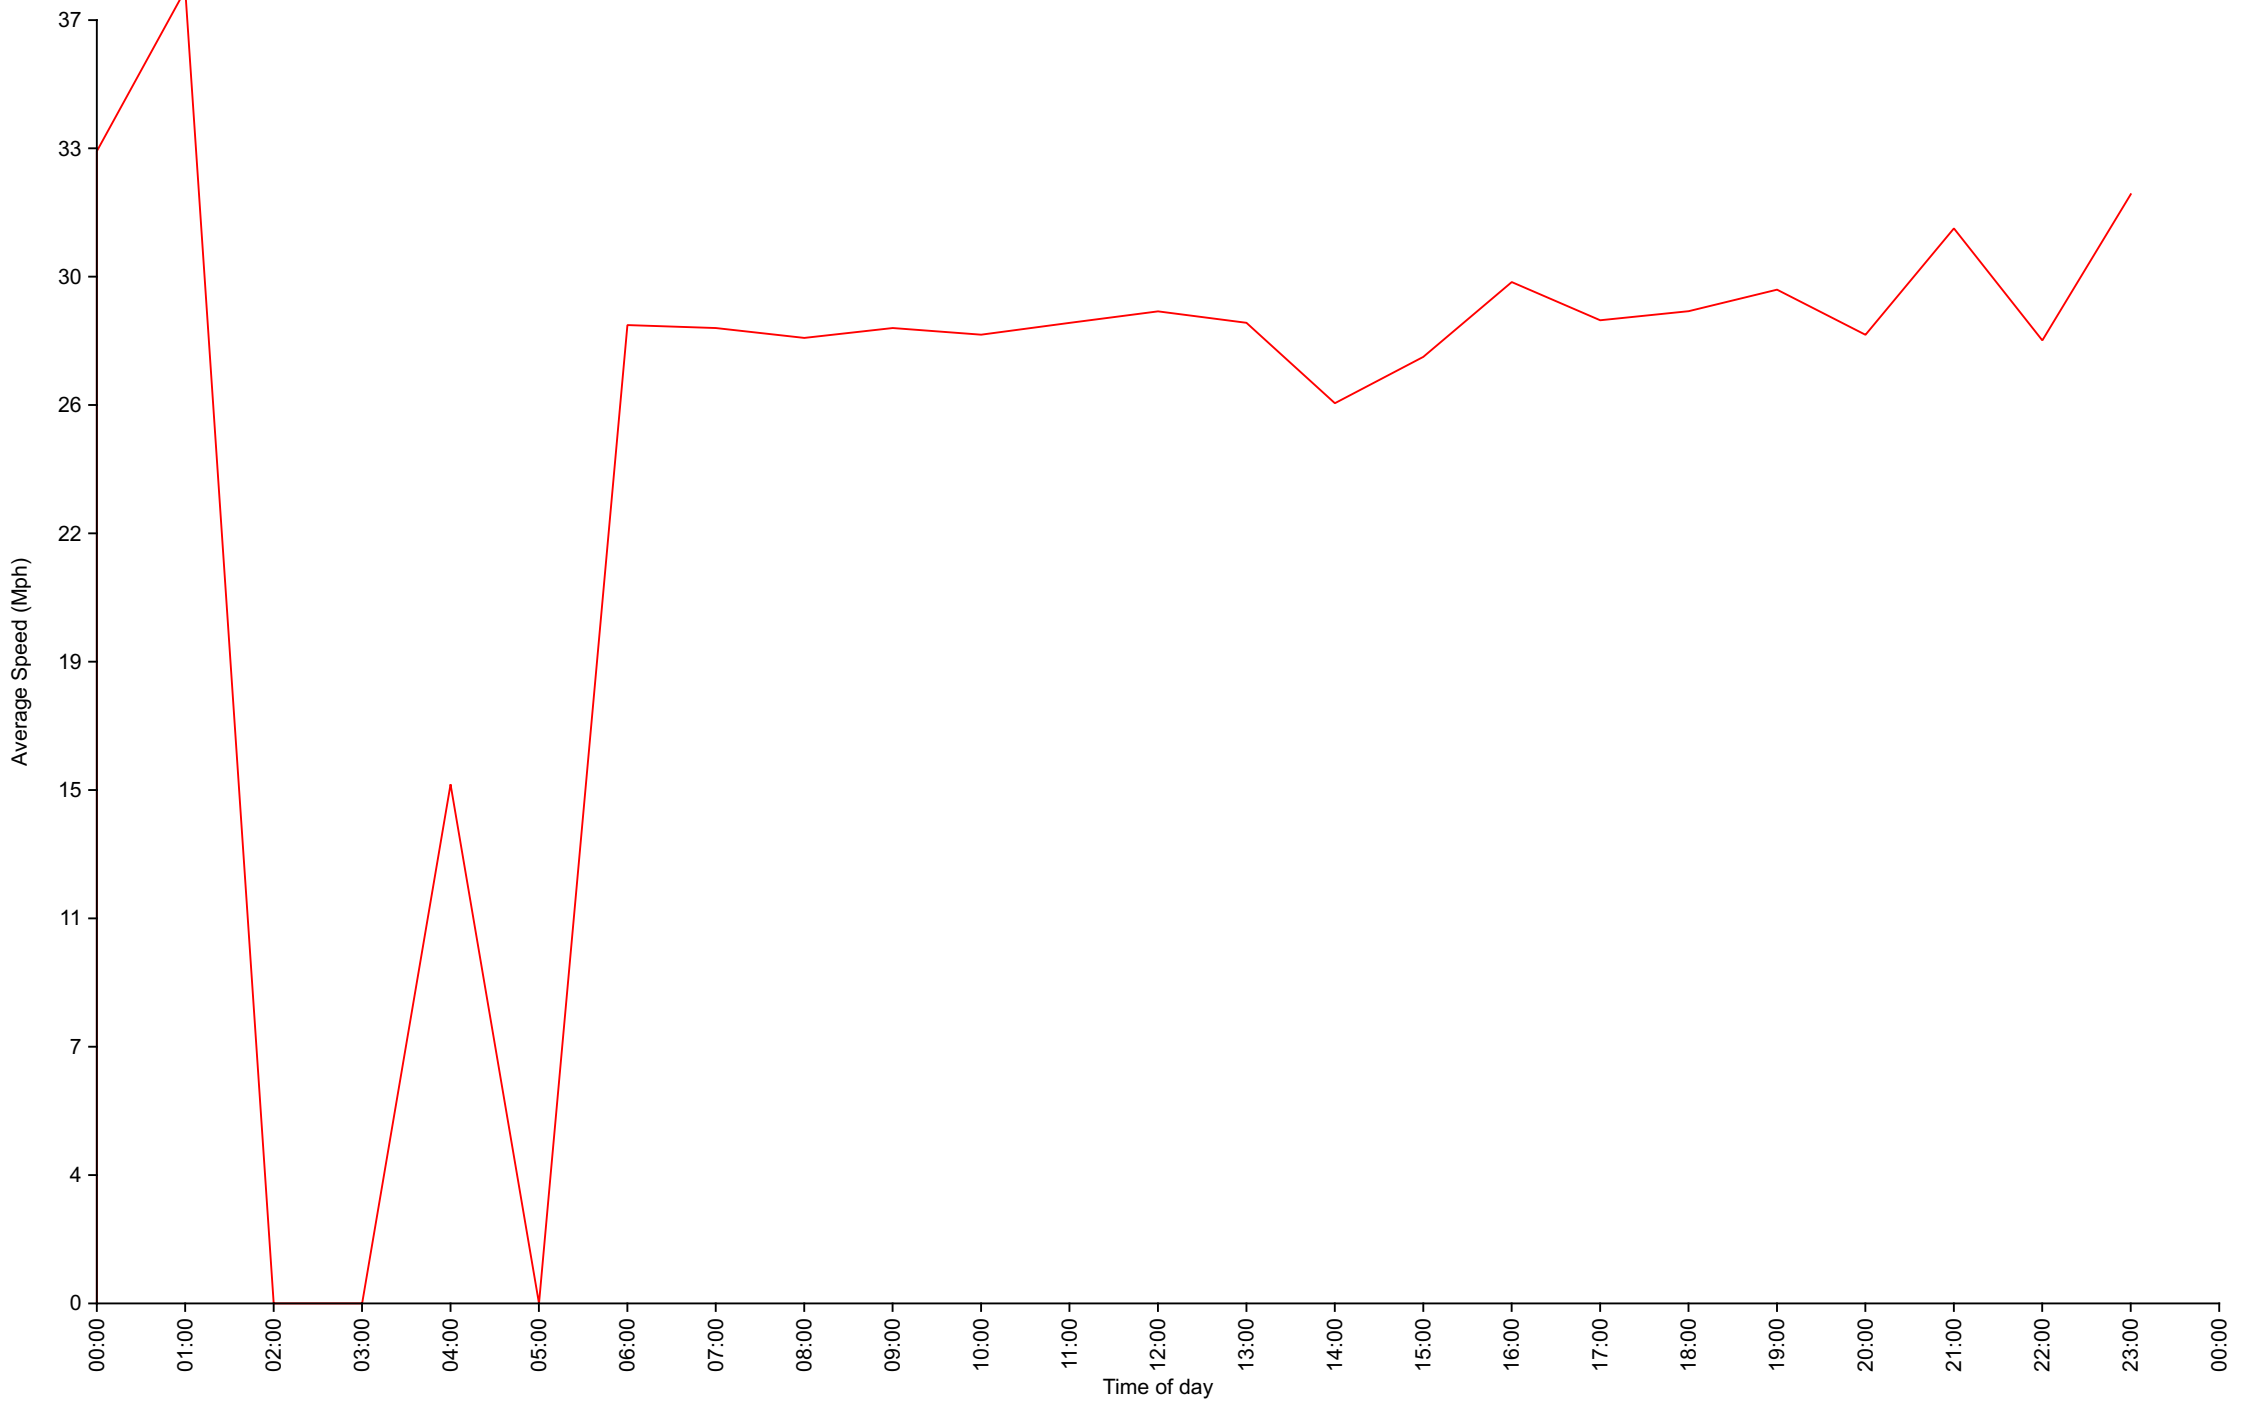

Average Speed By Hour

Daily Overview for Wed Nov 17 2021
(60 Minute Resolution)