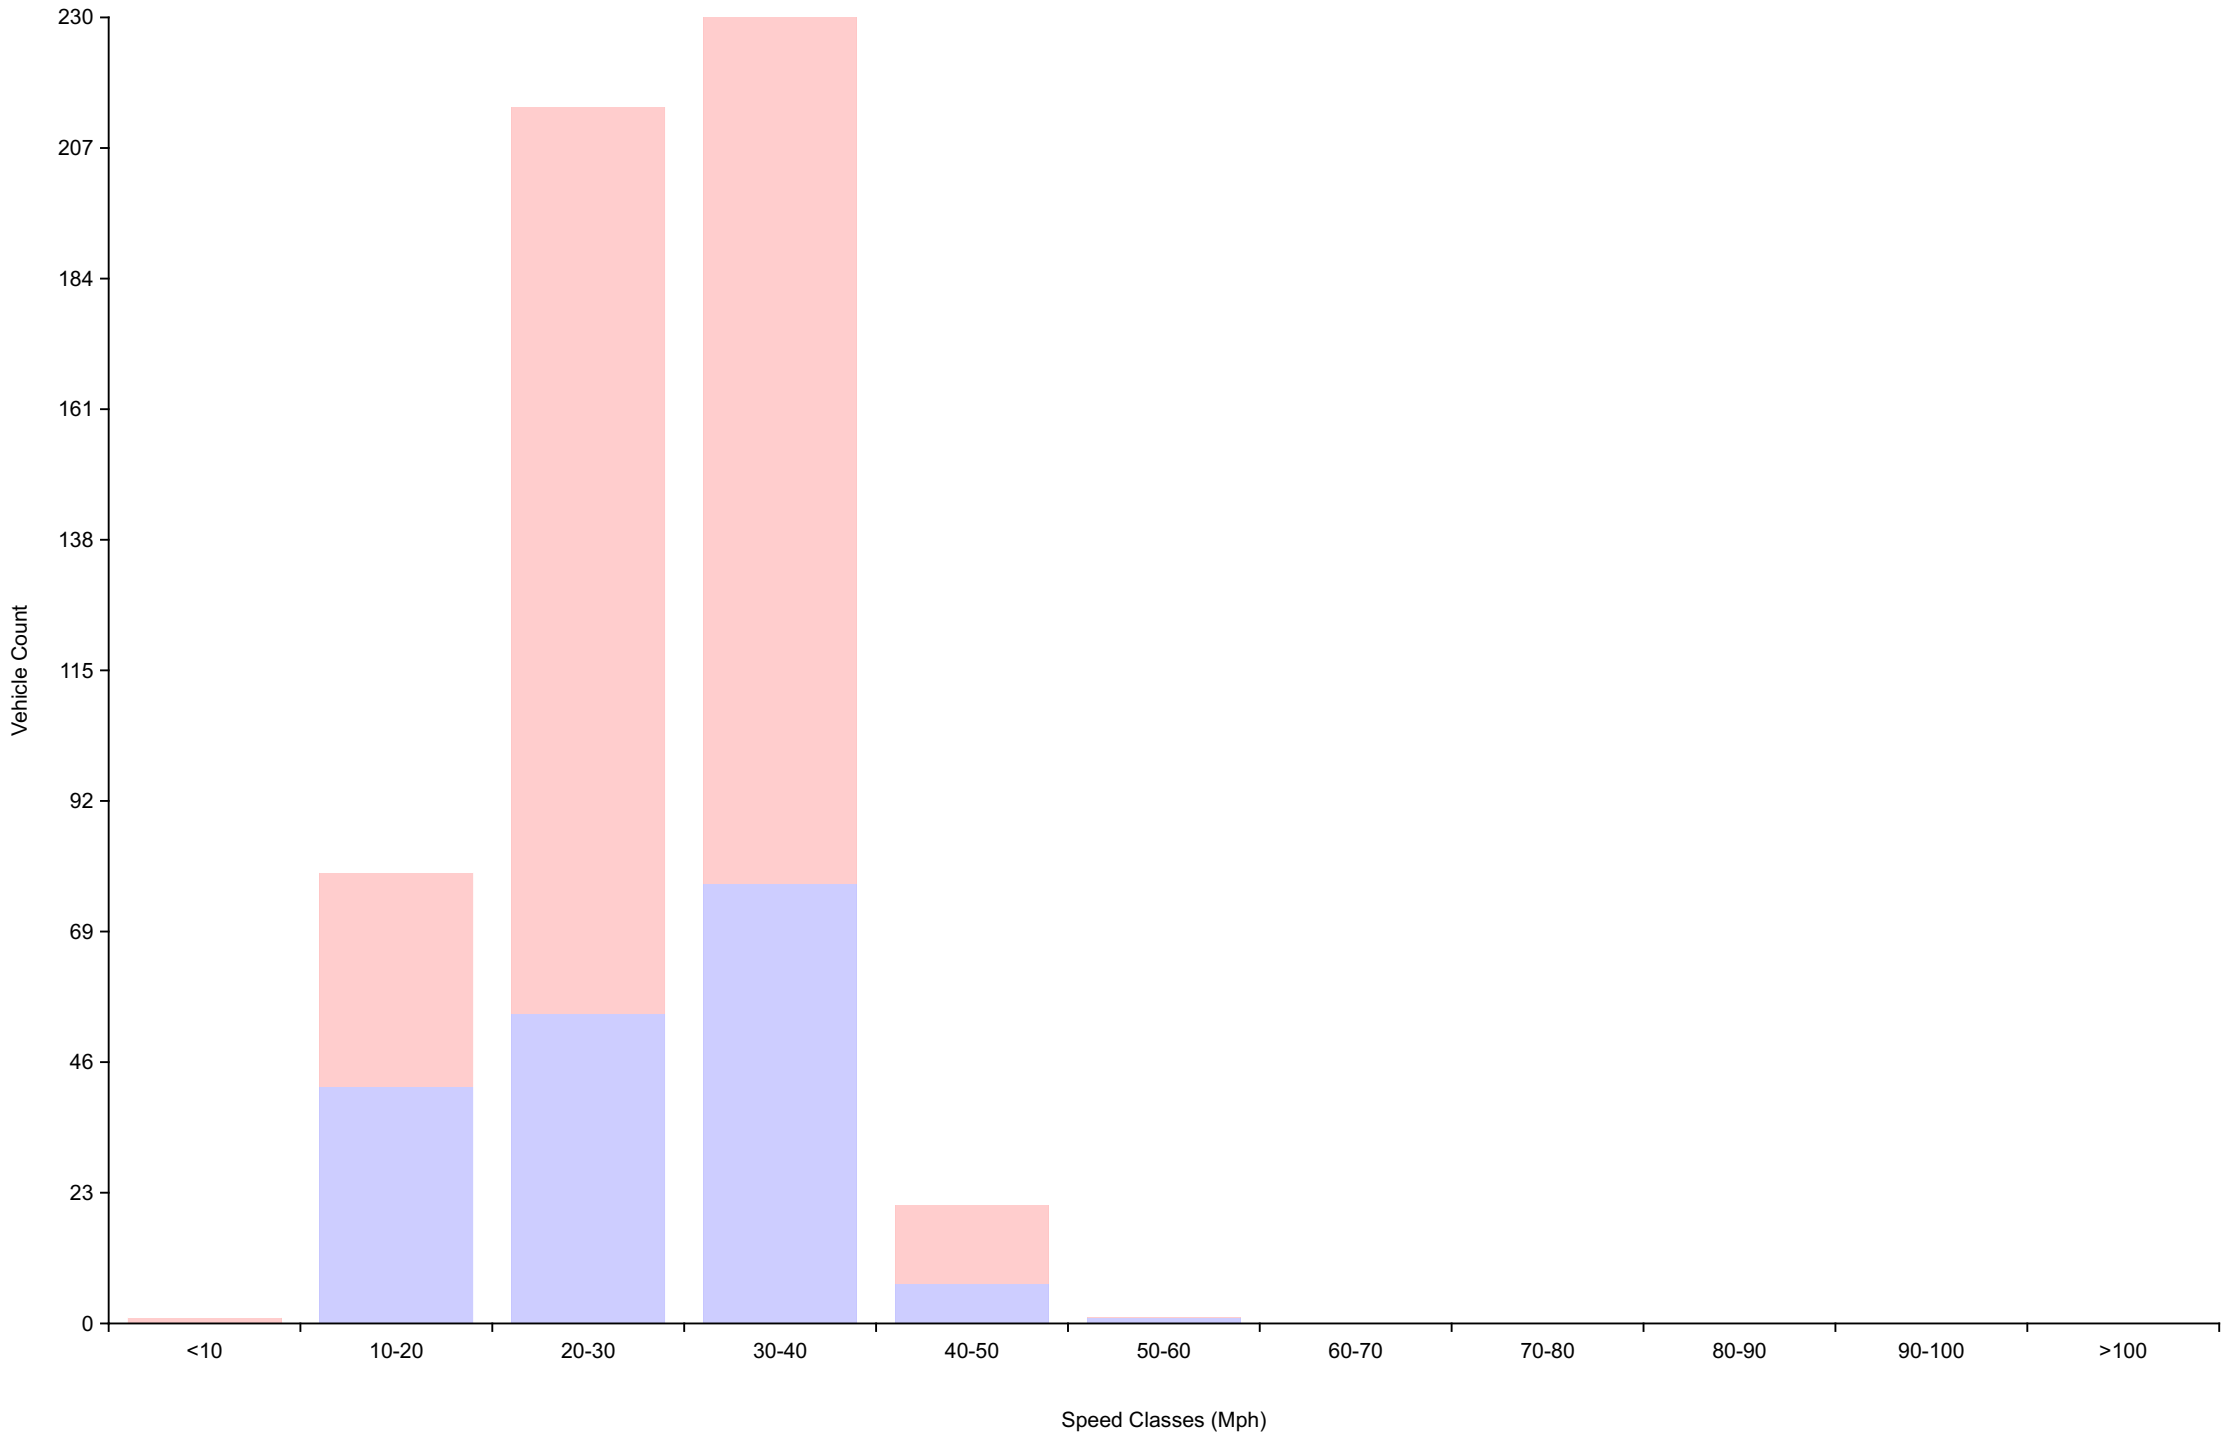

Vehicle Counts By Speed Class

Daily Overview for Mon Nov 15 2021