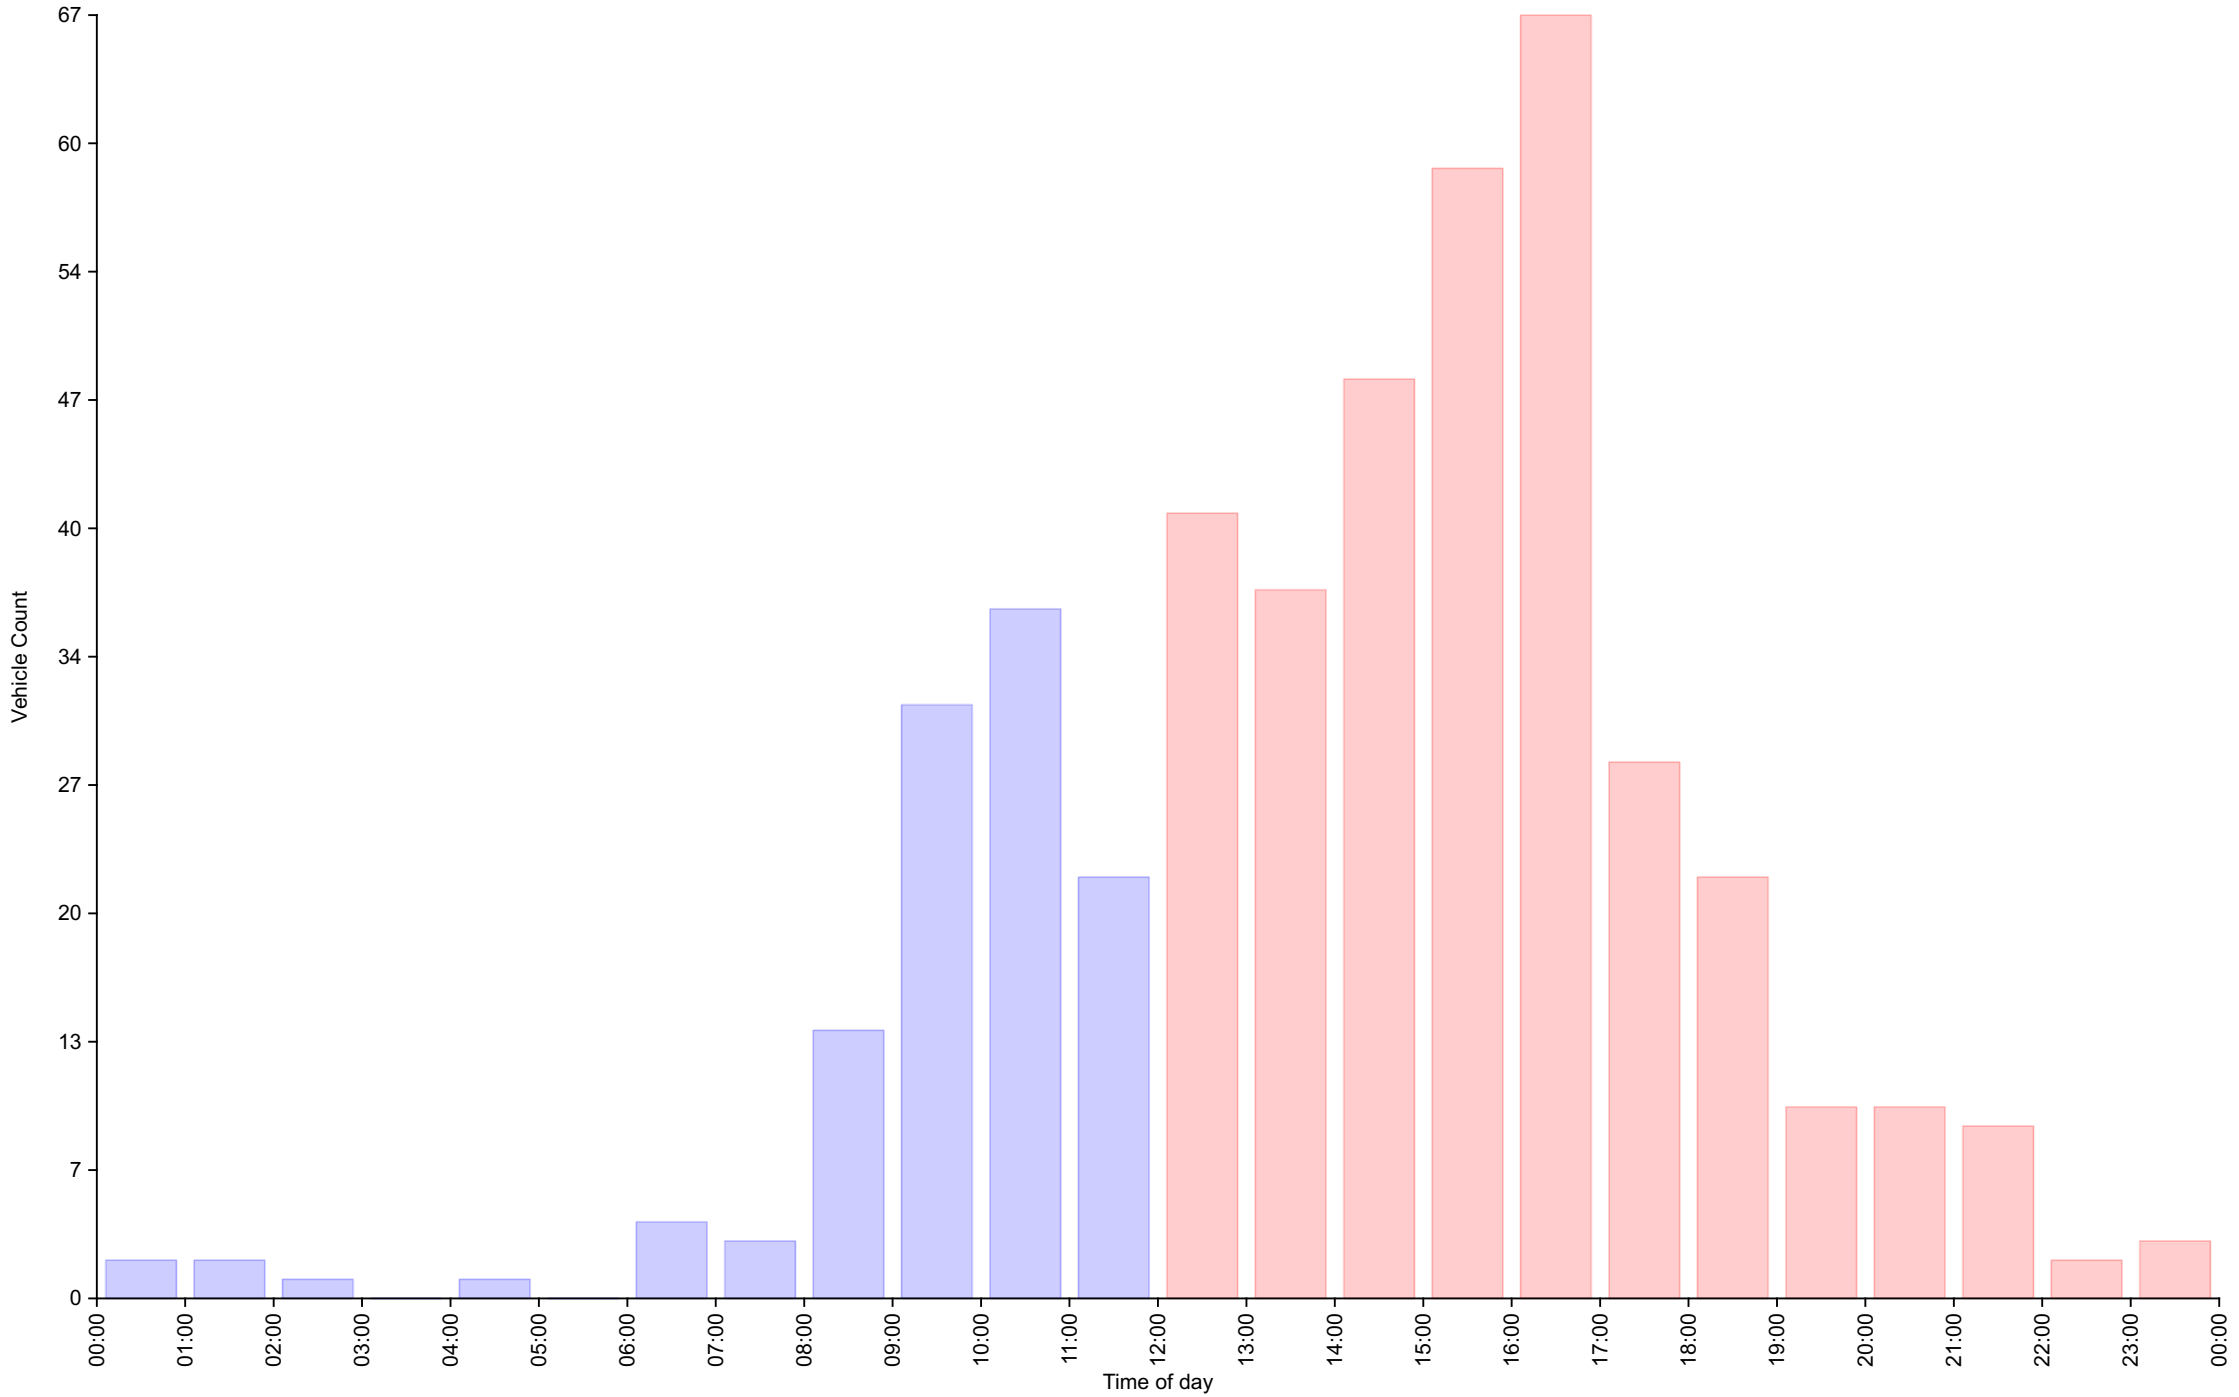

Traffic Report

November - Kew Pendra

Daily Overview for Sun Nov 7 2021

Vehicle Speed Classes (Mph)

	<10	10 20	20 30	30 40	40 50	50 60	60 70	70 80	80 90	90 100	>100	Total	85th Percentile
00:00	0	1	1	0	0	0	0	0	0	0	0	2	21.3
01:00	0	0	1	1	0	0	0	0	0	0	0	2	29.8
02:00	0	0	0	0	1	0	0	0	0	0	0	1	39.7
03:00	0	0	0	0	0	0	0	0	0	0	0	0	0.0
04:00	0	0	1	0	0	0	0	0	0	0	0	1	23.6
05:00	0	0	0	0	0	0	0	0	0	0	0	0	0.0
06:00	0	0	1	3	0	0	0	0	0	0	0	4	34.4
07:00	0	2	0	0	1	0	0	0	0	0	0	3	29.8
08:00	0	3	2	8	1	0	0	0	0	0	0	14	38.5
09:00	0	9	13	9	0	0	0	0	0	0	0	31	31.9
10:00	0	7	13	15	1	0	0	0	0	0	0	36	33.5
11:00	3	11	8	0	0	0	0	0	0	0	0	22	25.4
12:00	0	3	15	23	0	0	0	0	0	0	0	41	32.9
13:00	0	4	22	11	0	0	0	0	0	0	0	37	31.4
14:00	0	7	24	17	0	0	0	0	0	0	0	48	30.7
15:00	1	8	24	26	0	0	0	0	0	0	0	59	32.2
16:00	0	8	34	24	1	0	0	0	0	0	0	67	33.0
17:00	0	4	12	12	0	0	0	0	0	0	0	28	34.4
18:00	0	2	6	13	1	0	0	0	0	0	0	22	37.8
19:00	0	3	3	3	1	0	0	0	0	0	0	10	32.3
20:00	0	1	3	5	1	0	0	0	0	0	0	10	36.5
21:00	0	0	3	5	1	0	0	0	0	0	0	9	32.6
22:00	0	1	1	0	0	0	0	0	0	0	0	2	24.2
23:00	0	0	1	2	0	0	0	0	0	0	0	3	33.8
AM Total	3	33	40	36	4	0	0	0	0	0	0		
PM Total	1	41	148	141	5	0	0	0	0	0	0		
Total	4	74	188	177	9	0	0	0	0	0	0		
Percent	0.88%	16.37%	41.59%	39.16%	1.99%	0.00%	0.00%	0.00%	0.00%	0.00%	0.00%		

Total Vehicles : 452
30th Percentile : 25.4 MPH
50th Percentile : 28.2 MPH
85th Percentile : 32.9 MPH
95th Percentile : 37.1 MPH
Average Speed : 27.4 MPH
Highest Speed : 45.8 MPH

Vehicle Counts By Hour

Daily Overview for Sun Nov 7 2021
(60 Minute Resolution)