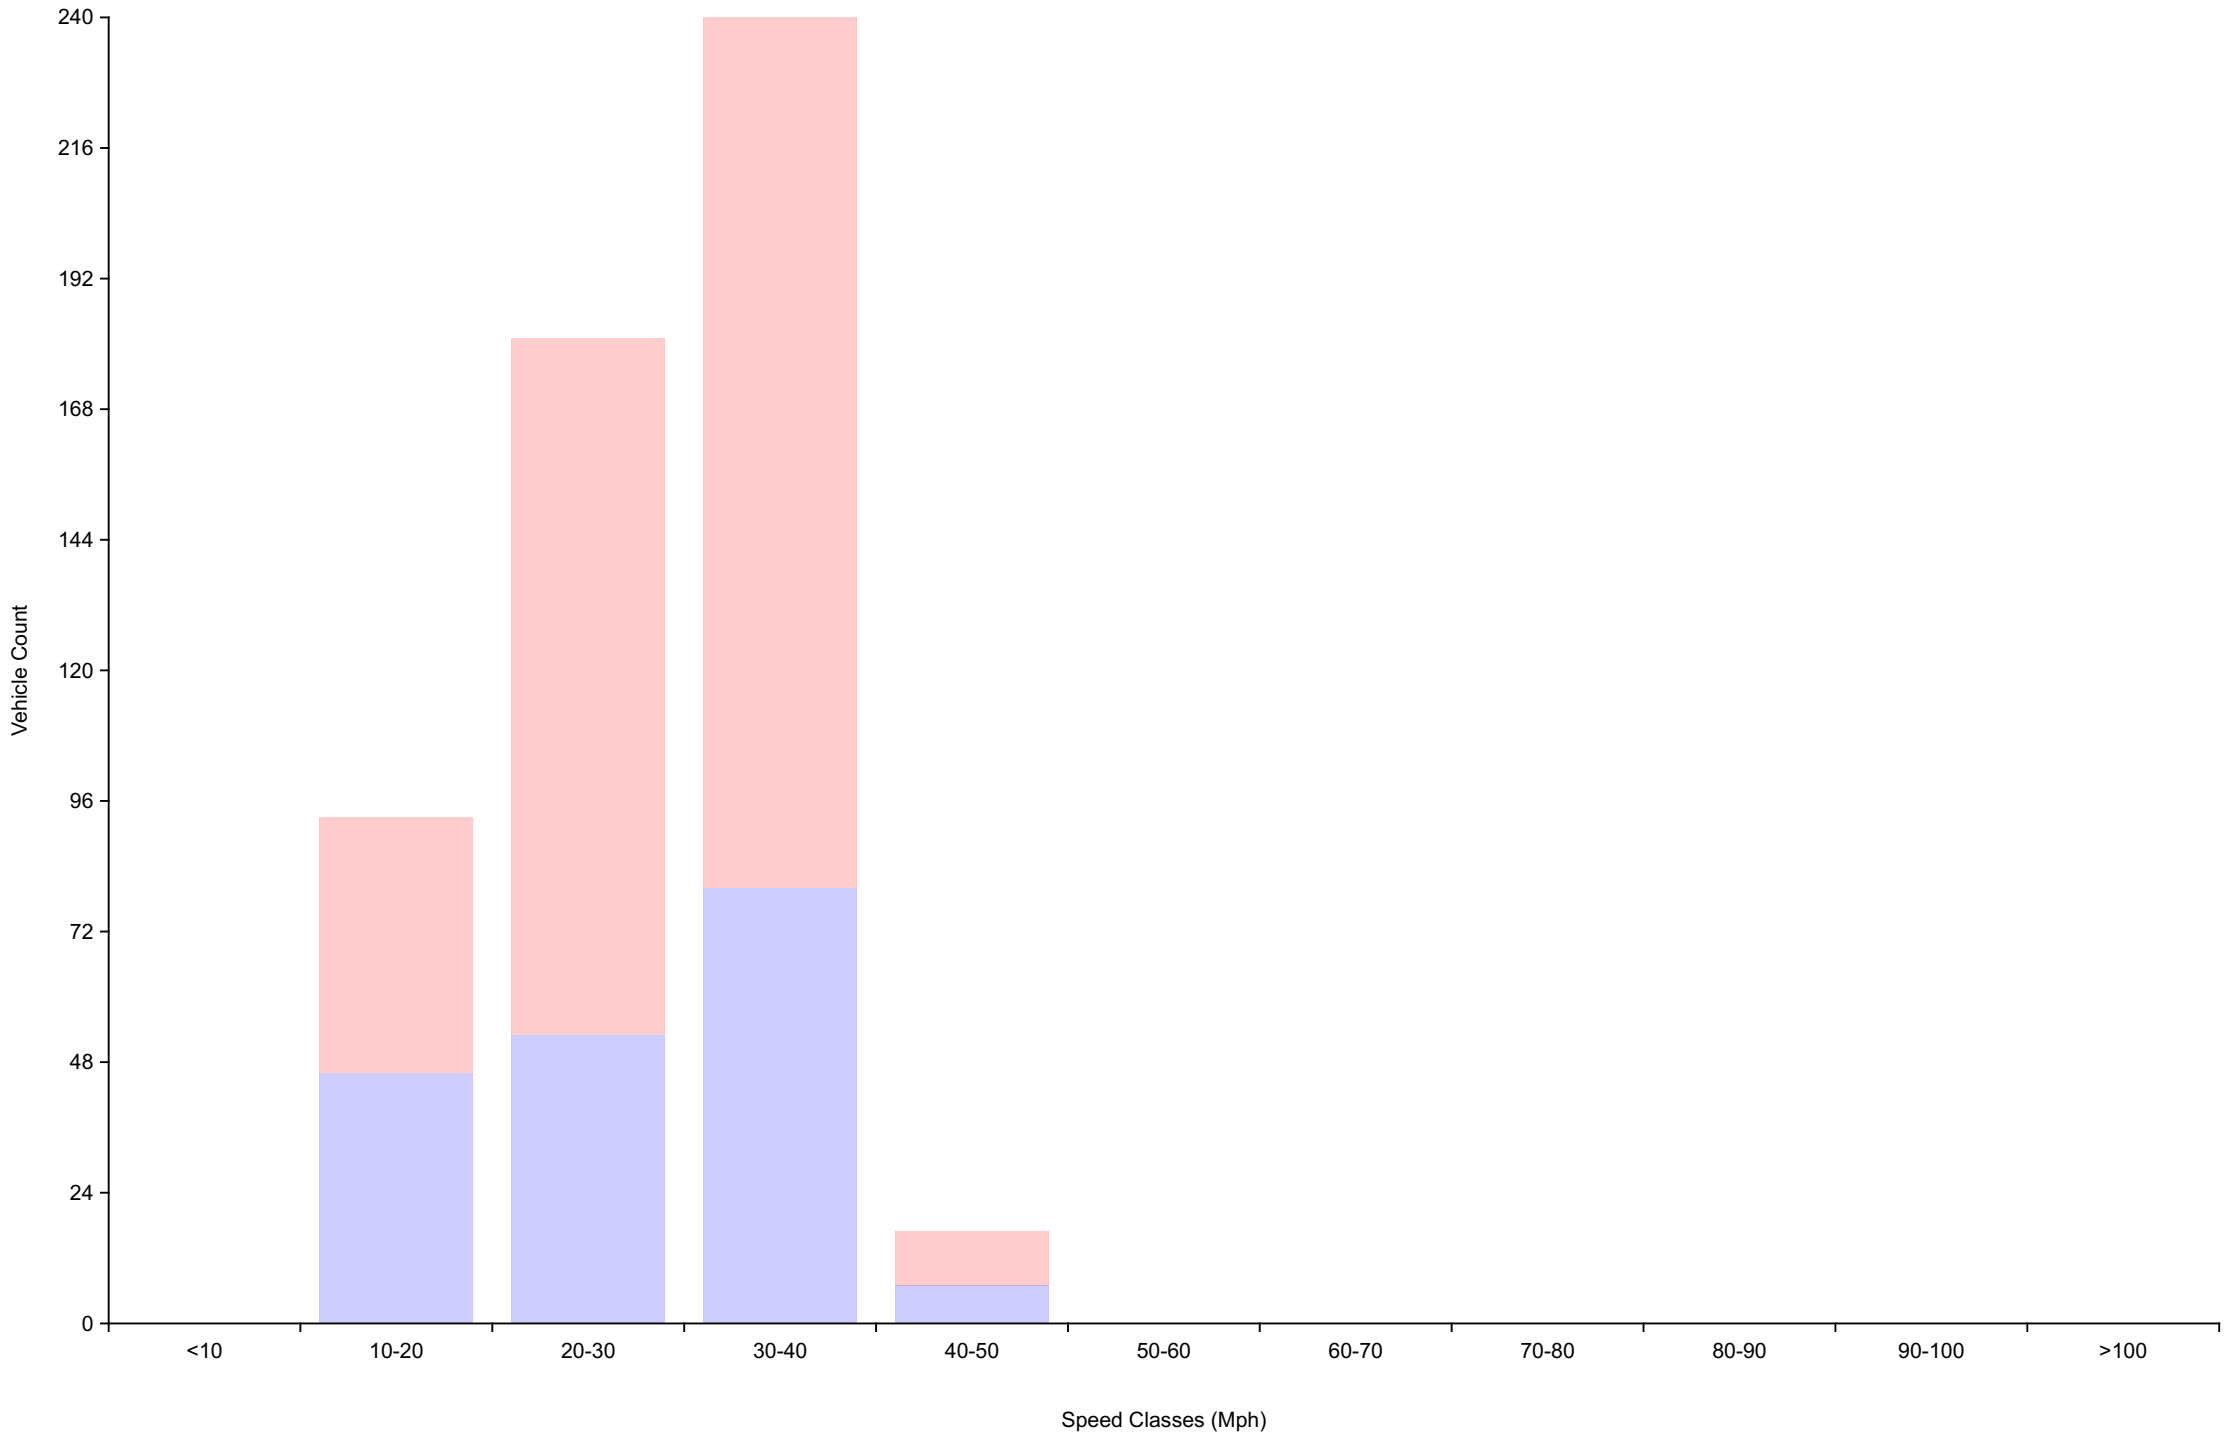

Vehicle Counts By Speed Class

Daily Overview for Mon Nov 8 2021