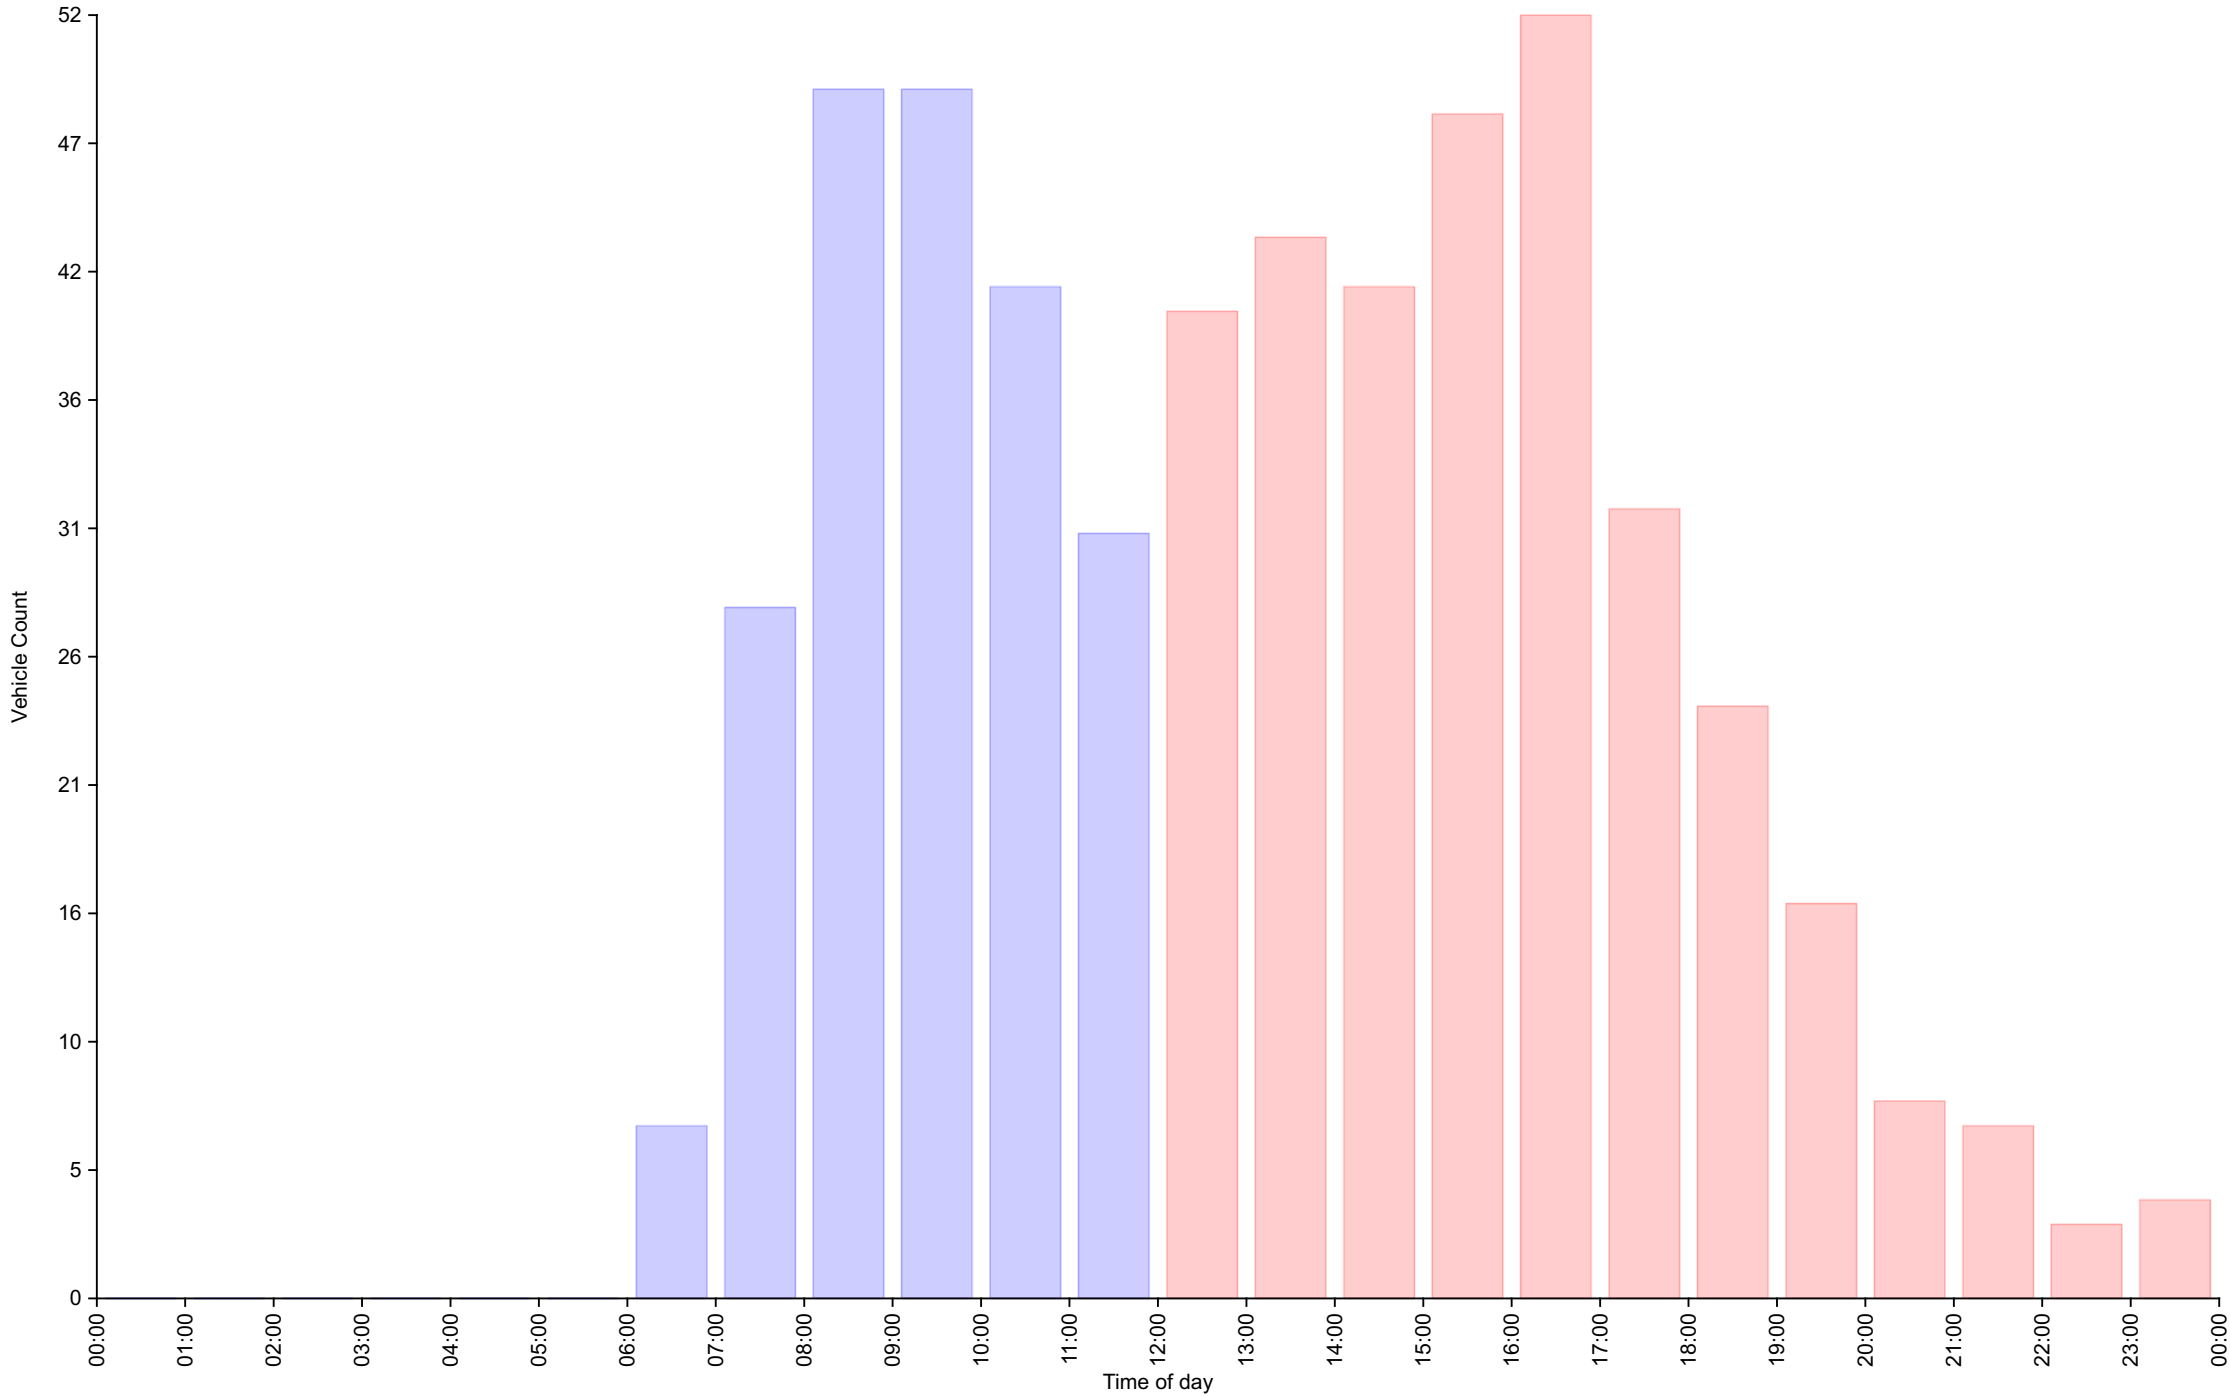

Traffic Report

November - Kew Pendra

Daily Overview for Fri Nov 12 2021

Vehicle Speed Classes (Mph)

	<10	10 20	20 30	30 40	40 50	50 60	60 70	70 80	80 90	90 100	>100	Total	85th Percentile
00:00	0	0	0	0	0	0	0	0	0	0	0	0	0.0
01:00	0	0	0	0	0	0	0	0	0	0	0	0	0.0
02:00	0	0	0	0	0	0	0	0	0	0	0	0	0.0
03:00	0	0	0	0	0	0	0	0	0	0	0	0	0.0
04:00	0	0	0	0	0	0	0	0	0	0	0	0	0.0
05:00	0	0	0	0	0	0	0	0	0	0	0	0	0.0
06:00	0	0	3	3	1	0	0	0	0	0	0	7	38.9
07:00	0	9	7	11	1	0	0	0	0	0	0	28	34.8
08:00	0	6	21	18	4	0	0	0	0	0	0	49	35.9
09:00	0	11	15	22	1	0	0	0	0	0	0	49	34.9
10:00	0	6	20	14	1	0	0	0	0	0	0	41	32.6
11:00	0	3	13	14	1	0	0	0	0	0	0	31	33.7
12:00	0	5	18	15	2	0	0	0	0	0	0	40	34.0
13:00	0	4	20	16	3	0	0	0	0	0	0	43	34.5
14:00	0	10	14	16	1	0	0	0	0	0	0	41	32.9
15:00	0	9	17	19	2	1	0	0	0	0	0	48	32.9
16:00	0	2	15	33	2	0	0	0	0	0	0	52	35.7
17:00	0	2	16	14	0	0	0	0	0	0	0	32	33.2
18:00	0	7	10	7	0	0	0	0	0	0	0	24	32.1
19:00	0	4	4	8	0	0	0	0	0	0	0	16	35.3
20:00	0	0	5	2	1	0	0	0	0	0	0	8	30.8
21:00	0	1	4	1	1	0	0	0	0	0	0	7	29.9
22:00	0	1	0	2	0	0	0	0	0	0	0	3	31.6
23:00	0	1	0	3	0	0	0	0	0	0	0	4	35.2
AM Total	0	35	79	82	9	0	0	0	0	0	0		
PM Total	0	46	123	136	12	1	0	0	0	0	0		
Total	0	81	202	218	21	1	0	0	0	0	0		
Percent	0.00%	15.49%	38.62%	41.68%	4.02%	0.19%	0.00%	0.00%	0.00%	0.00%	0.00%		

Time of day

Total Vehicles : 523

30th Percentile : 25.6 MPH

50th Percentile : 28.5 MPH

85th Percentile : 34.7 MPH

95th Percentile : 38.5 MPH

Average Speed : 28.3 MPH

Highest Speed : 49.9 MPH

Vehicle Counts By Hour

Daily Overview for Fri Nov 12 2021
(60 Minute Resolution)