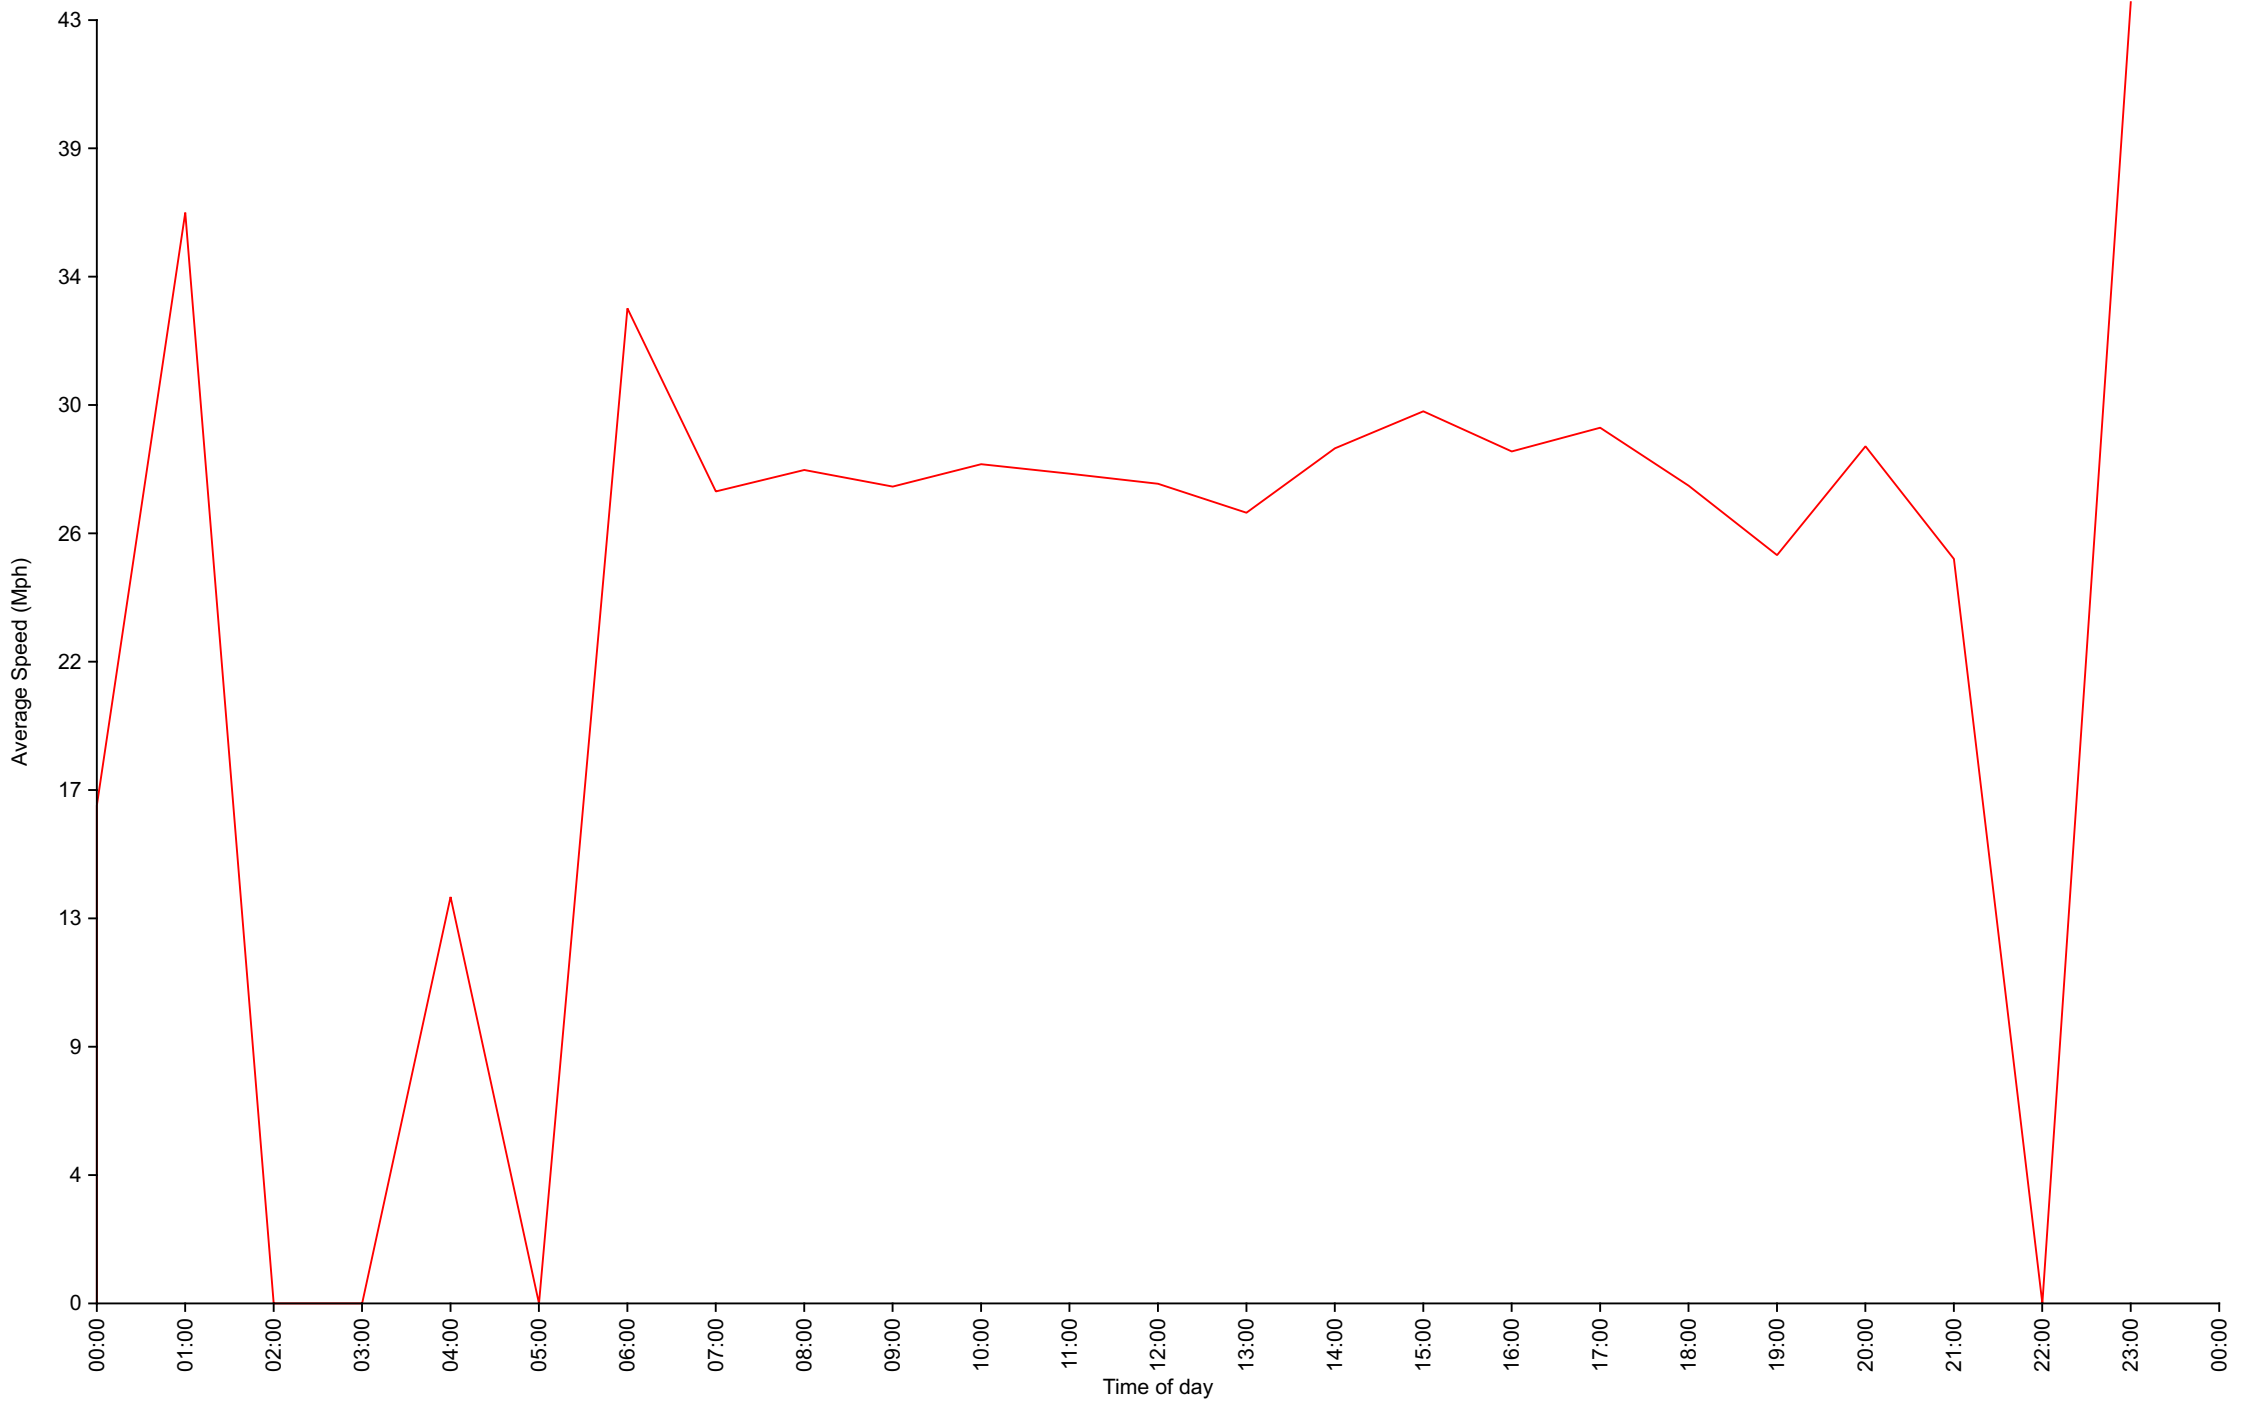

Average Speed By Hour
Daily Overview for Mon Nov 22 2021
(60 Minute Resolution)