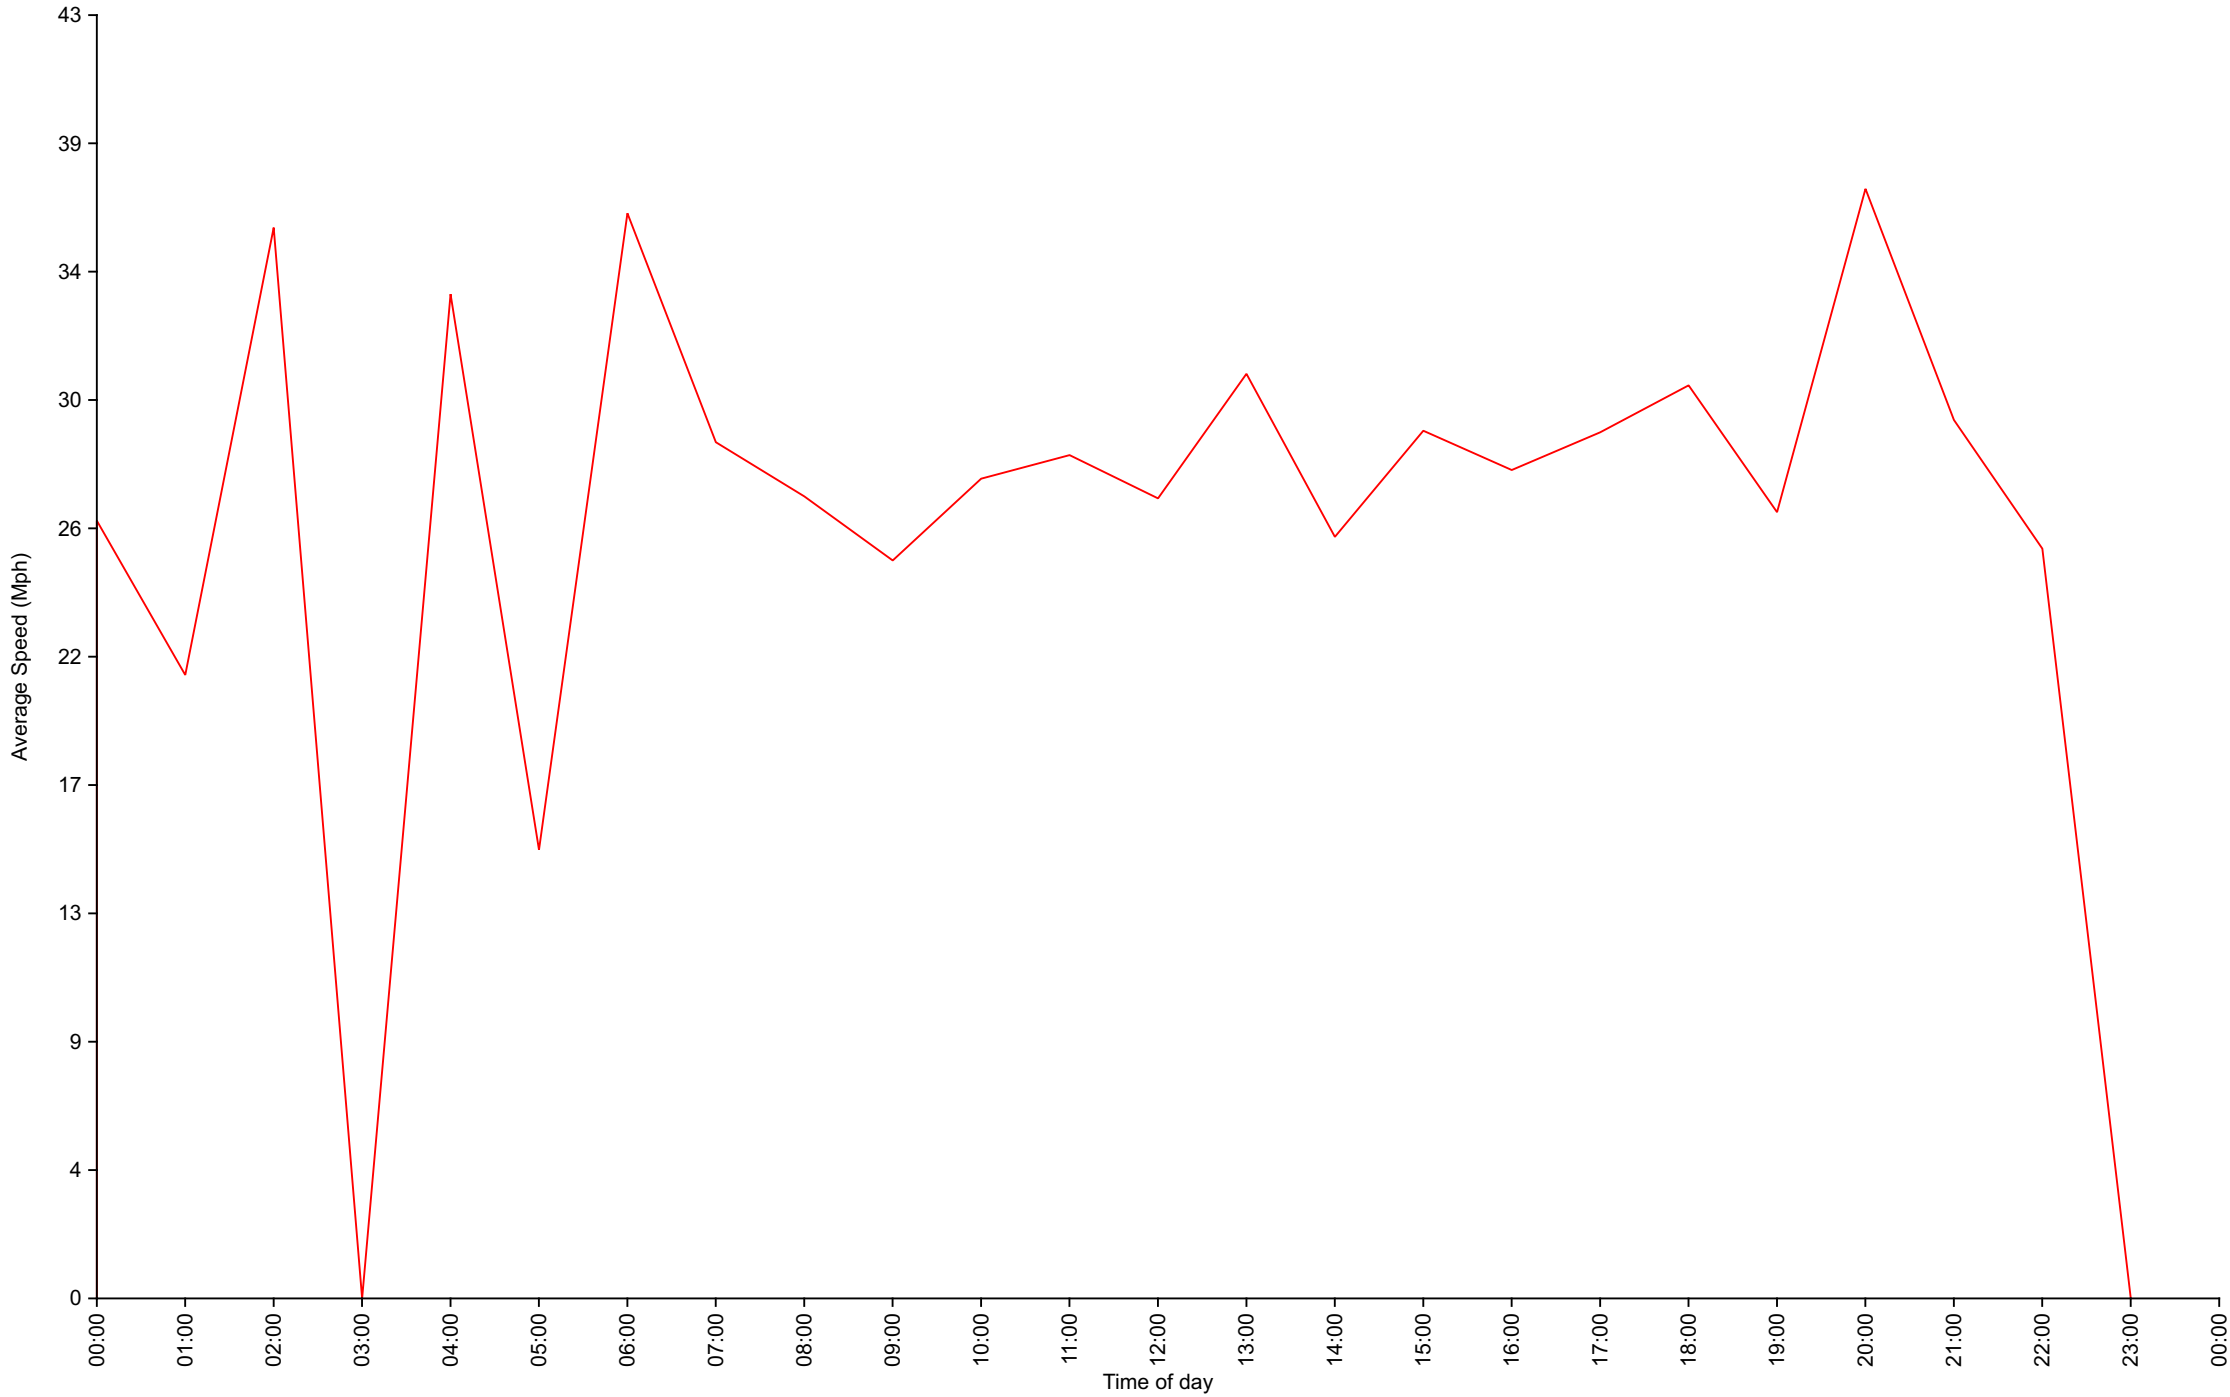

Vehicle Counts By Hour

Daily Overview for Sun Nov 14 2021

(60 Minute Resolution)

Vehicle Counts By Speed Class

Daily Overview for Sun Nov 14 2021

Average Speed By Hour
Daily Overview for Sun Nov 14 2021
(60 Minute Resolution)