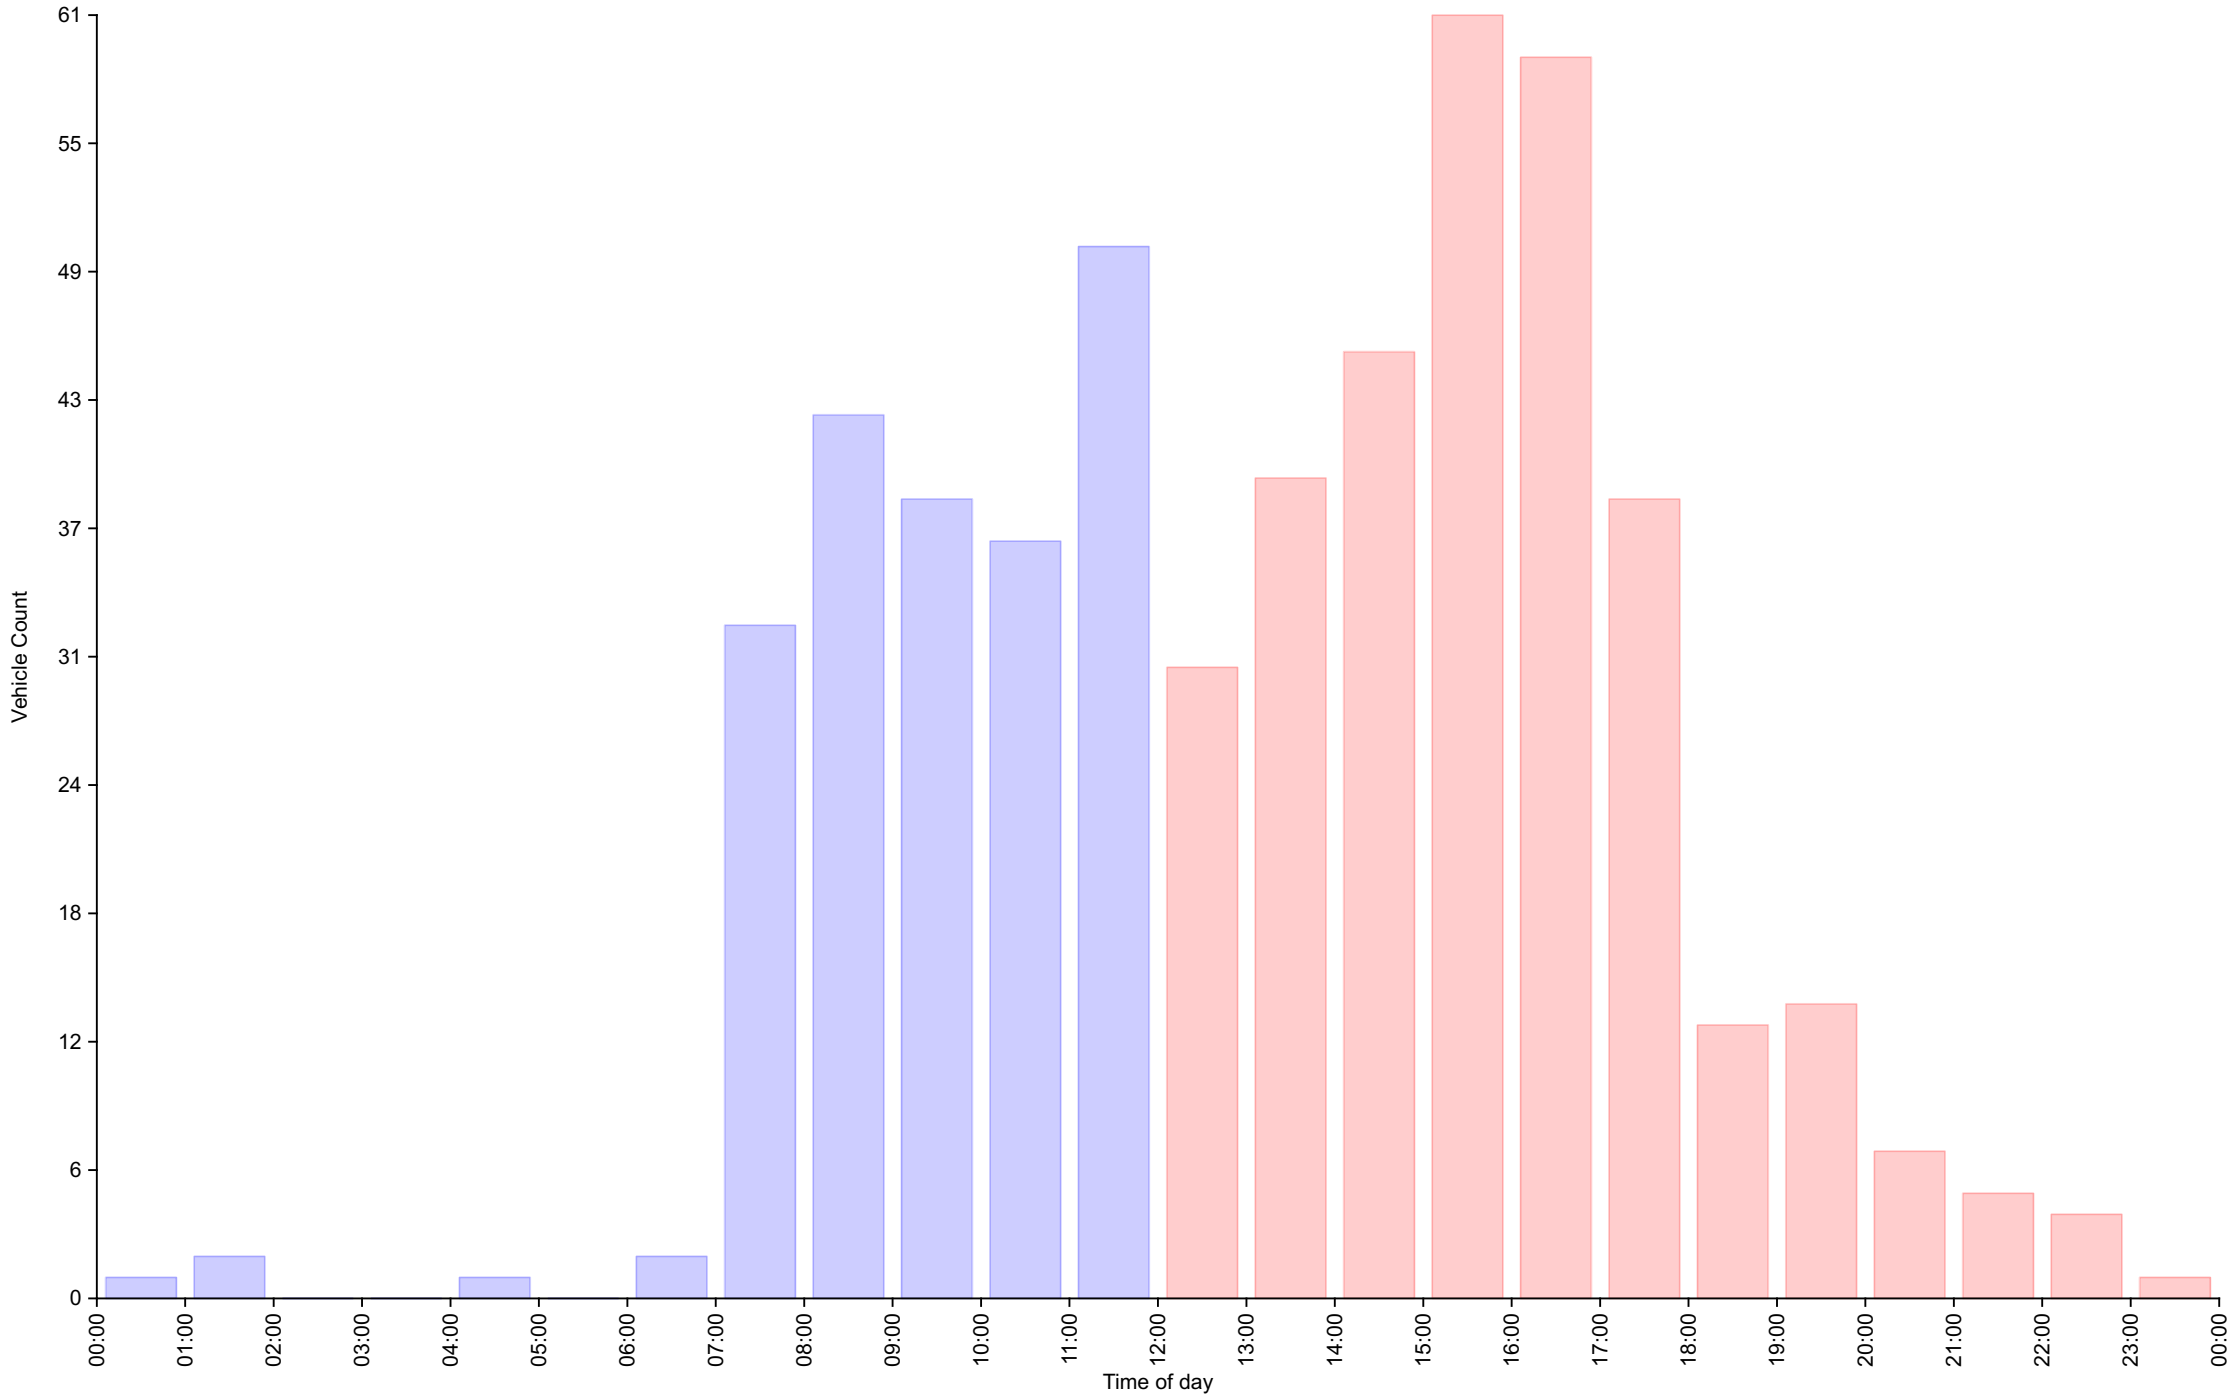

Traffic Report

November - Kew Pendra

Daily Overview for Fri Nov 26 2021

Vehicle Speed Classes (Mph)

	<10	10 20	20 30	30 40	40 50	50 60	60 70	70 80	80 90	90 100	>100	Total	85th Percentile
00:00	0	0	0	1	0	0	0	0	0	0	0	1	36.7
01:00	0	1	0	0	0	1	0	0	0	0	0	2	44.3
02:00	0	0	0	0	0	0	0	0	0	0	0	0	0.0
03:00	0	0	0	0	0	0	0	0	0	0	0	0	0.0
04:00	0	1	0	0	0	0	0	0	0	0	0	1	13.8
05:00	0	0	0	0	0	0	0	0	0	0	0	0	0.0
06:00	0	0	0	2	0	0	0	0	0	0	0	2	38.1
07:00	0	10	9	12	1	0	0	0	0	0	0	32	34.4
08:00	0	9	11	21	1	0	0	0	0	0	0	42	35.9
09:00	0	12	7	19	0	0	0	0	0	0	0	38	35.1
10:00	0	7	13	15	1	0	0	0	0	0	0	36	32.5
11:00	0	8	17	22	3	0	0	0	0	0	0	50	33.9
12:00	0	1	12	14	3	0	0	0	0	0	0	30	35.8
13:00	0	8	13	18	0	0	0	0	0	0	0	39	34.1
14:00	0	5	18	21	1	0	0	0	0	0	0	45	34.6
15:00	0	8	19	31	3	0	0	0	0	0	0	61	35.8
16:00	0	7	22	27	3	0	0	0	0	0	0	59	35.2
17:00	0	4	12	20	2	0	0	0	0	0	0	38	35.6
18:00	0	1	6	6	0	0	0	0	0	0	0	13	36.0
19:00	0	4	2	4	4	0	0	0	0	0	0	14	39.7
20:00	0	1	2	3	1	0	0	0	0	0	0	7	35.0
21:00	0	1	2	2	0	0	0	0	0	0	0	5	31.7
22:00	0	1	1	2	0	0	0	0	0	0	0	4	33.4
23:00	0	0	0	1	0	0	0	0	0	0	0	1	35.8

AM Total	0	48	57	92	6	1	0	0	0	0	0		
PM Total	0	41	109	149	17	0	0	0	0	0	0		

Total	0	89	166	241	23	1	0	0	0	0	0		
Percent	0.00%	17.12%	31.92%	46.35%	4.42%	0.19%	0.00%	0.00%	0.00%	0.00%	0.00%		

Total Vehicles : 520
30th Percentile : 26.1 MPH
50th Percentile : 29.1 MPH
85th Percentile : 35.4 MPH
95th Percentile : 38.7 MPH
Average Speed : 28.7 MPH
Highest Speed : 55.8 MPH

Vehicle Counts By Hour

Daily Overview for Fri Nov 26 2021
(60 Minute Resolution)