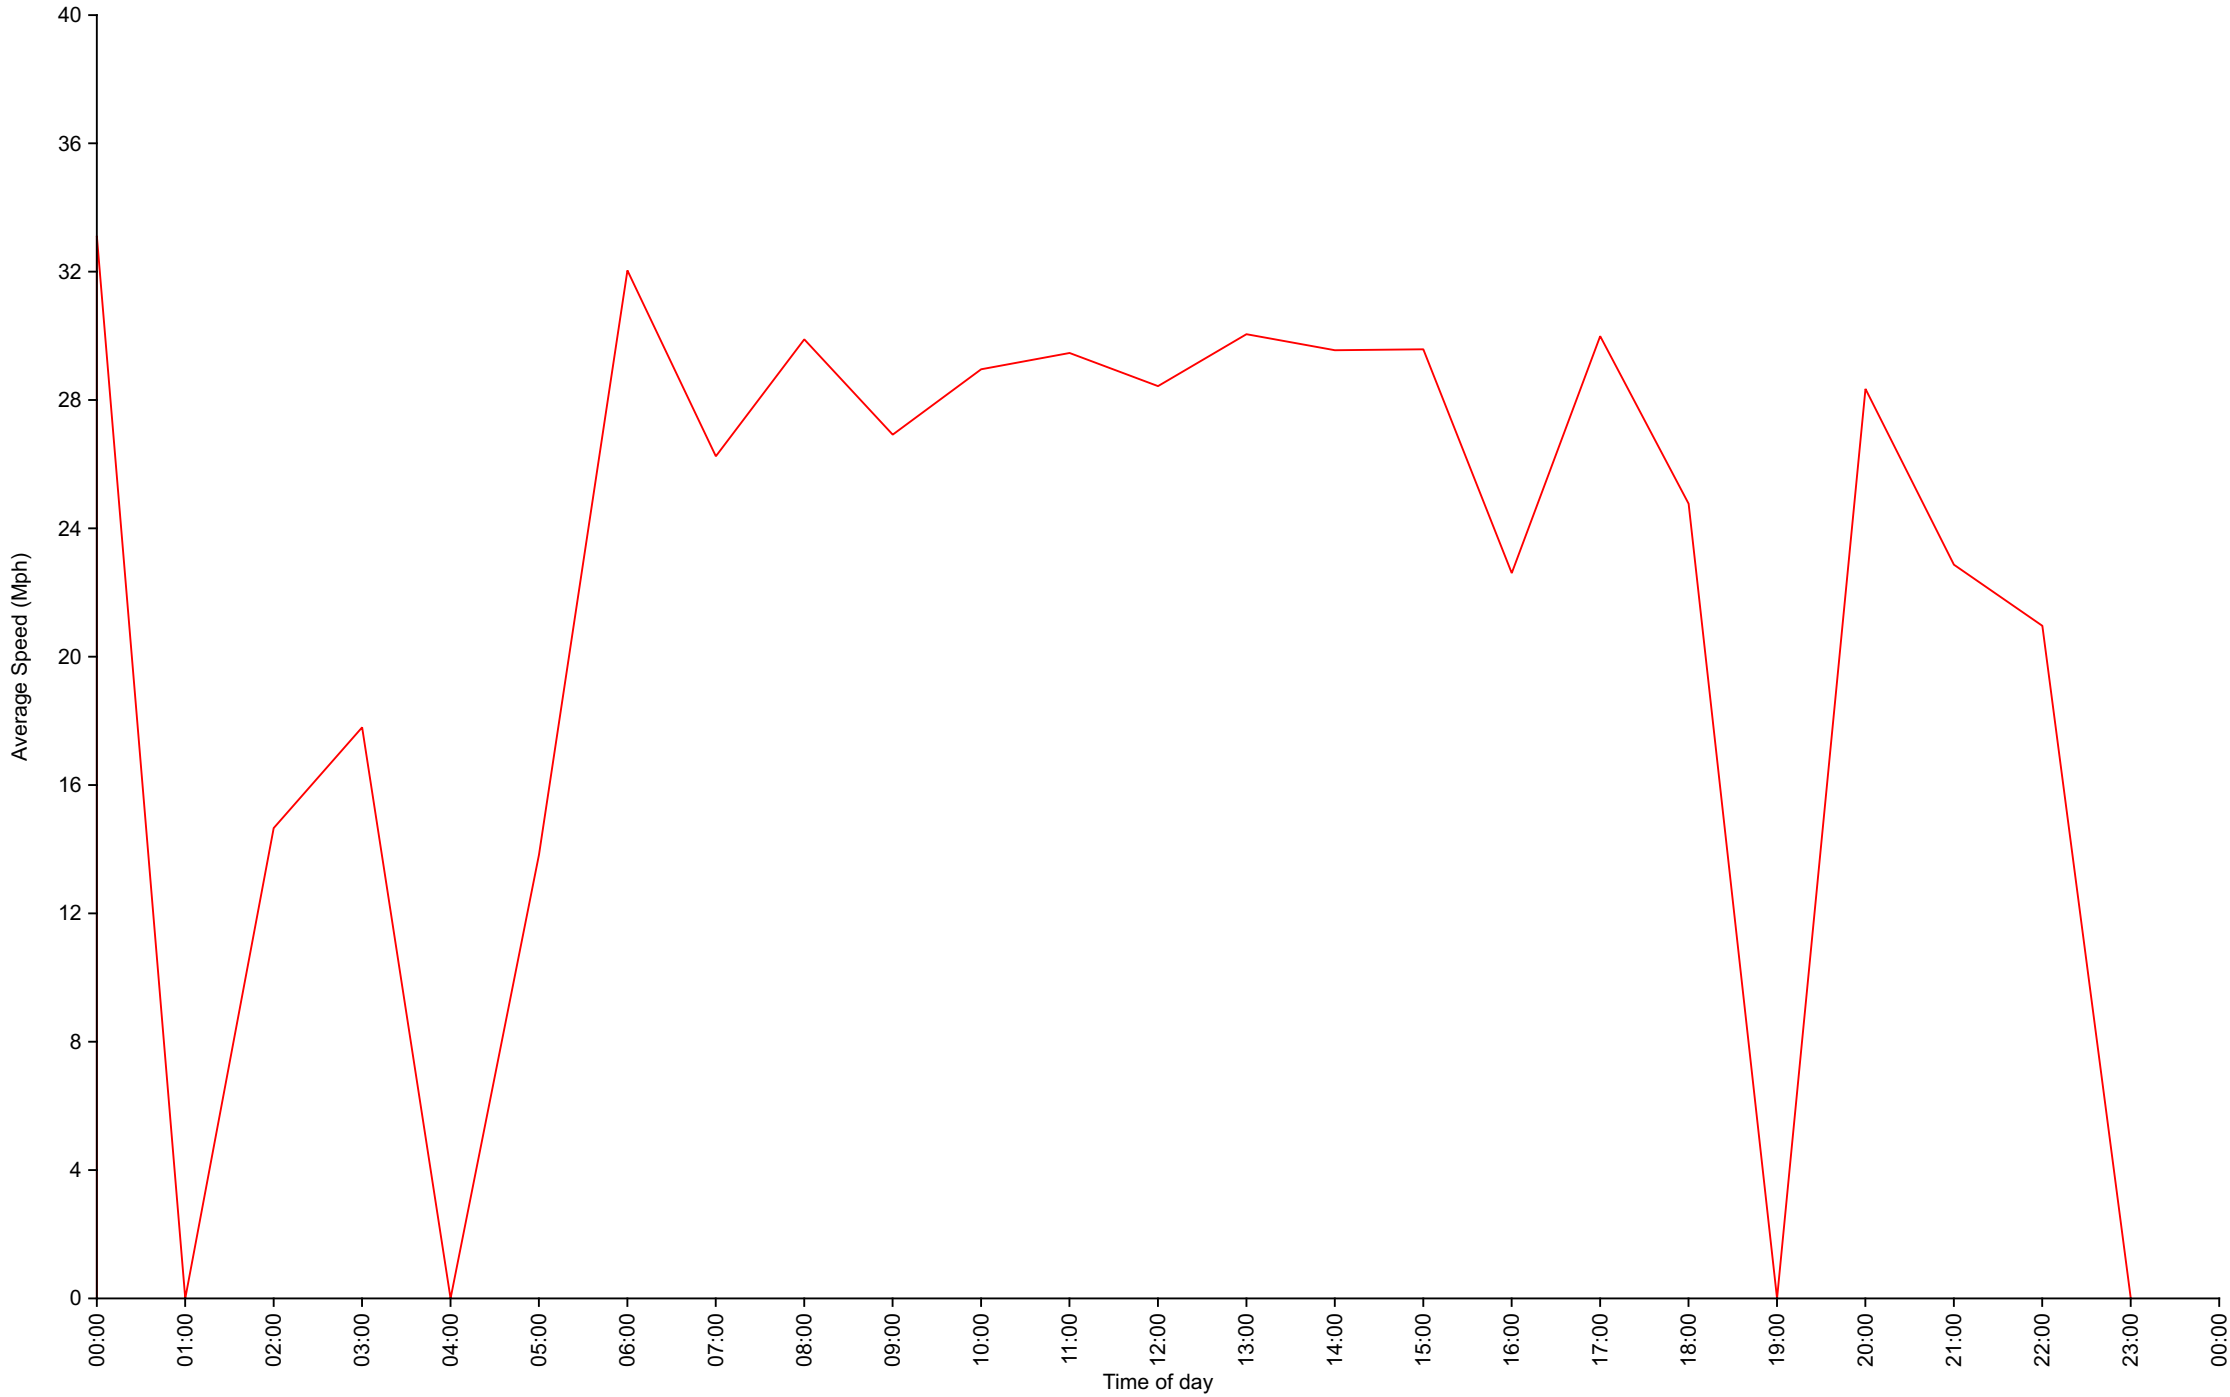

Cumulative Speed Distribution Curve

Daily Overview for Tue Nov 9 2021

Traffic Report

November - Kew Pendra

Daily Overview for Wed Nov 10 2021

Vehicle Speed Classes (Mph)

	<10	10 20	20 30	30 40	40 50	50 60	60 70	70 80	80 90	90 100	>100	Total	85th Percentile
00:00	0	0	0	0	0	0	0	0	0	0	0	0	0.0
01:00	0	0	0	0	0	0	0	0	0	0	0	0	0.0
02:00	0	0	0	0	0	0	0	0	0	0	0	0	0.0
03:00	0	0	0	0	0	0	0	0	0	0	0	0	0.0
04:00	0	0	0	0	0	0	0	0	0	0	0	0	0.0
05:00	0	0	0	0	0	0	0	0	0	0	0	0	0.0
06:00	0	1	2	0	2	0	0	0	0	0	0	5	42.8
07:00	0	4	2	5	0	0	0	0	0	0	0	11	34.3
08:00	0	7	7	7	1	0	0	0	0	0	0	22	34.1
09:00	0	3	5	7	1	0	0	0	0	0	0	16	34.3
10:00	0	2	6	7	0	0	0	0	0	0	0	15	30.9
11:00	0	2	5	2	1	0	0	0	0	0	0	10	35.5
12:00	0	5	17	12	1	0	0	0	0	0	0	35	34.8
13:00	0	11	10	22	0	0	0	0	0	0	0	43	33.2
14:00	0	2	11	19	1	0	0	0	0	0	0	33	36.1
15:00	0	8	33	23	1	0	0	0	0	0	0	65	32.1
16:00	0	6	18	39	2	0	0	0	0	0	0	65	35.6
17:00	0	2	18	16	1	0	0	0	0	0	0	37	33.4
18:00	0	5	10	12	1	0	0	0	0	0	0	28	33.8
19:00	0	3	4	4	0	0	0	0	0	0	0	11	31.7
20:00	0	1	5	2	0	0	0	0	0	0	0	8	31.4
21:00	0	0	2	5	0	0	0	0	0	0	0	7	34.9
22:00	0	2	2	1	0	0	0	0	0	0	0	5	27.8
23:00	0	0	1	3	0	0	0	0	0	0	0	4	35.1