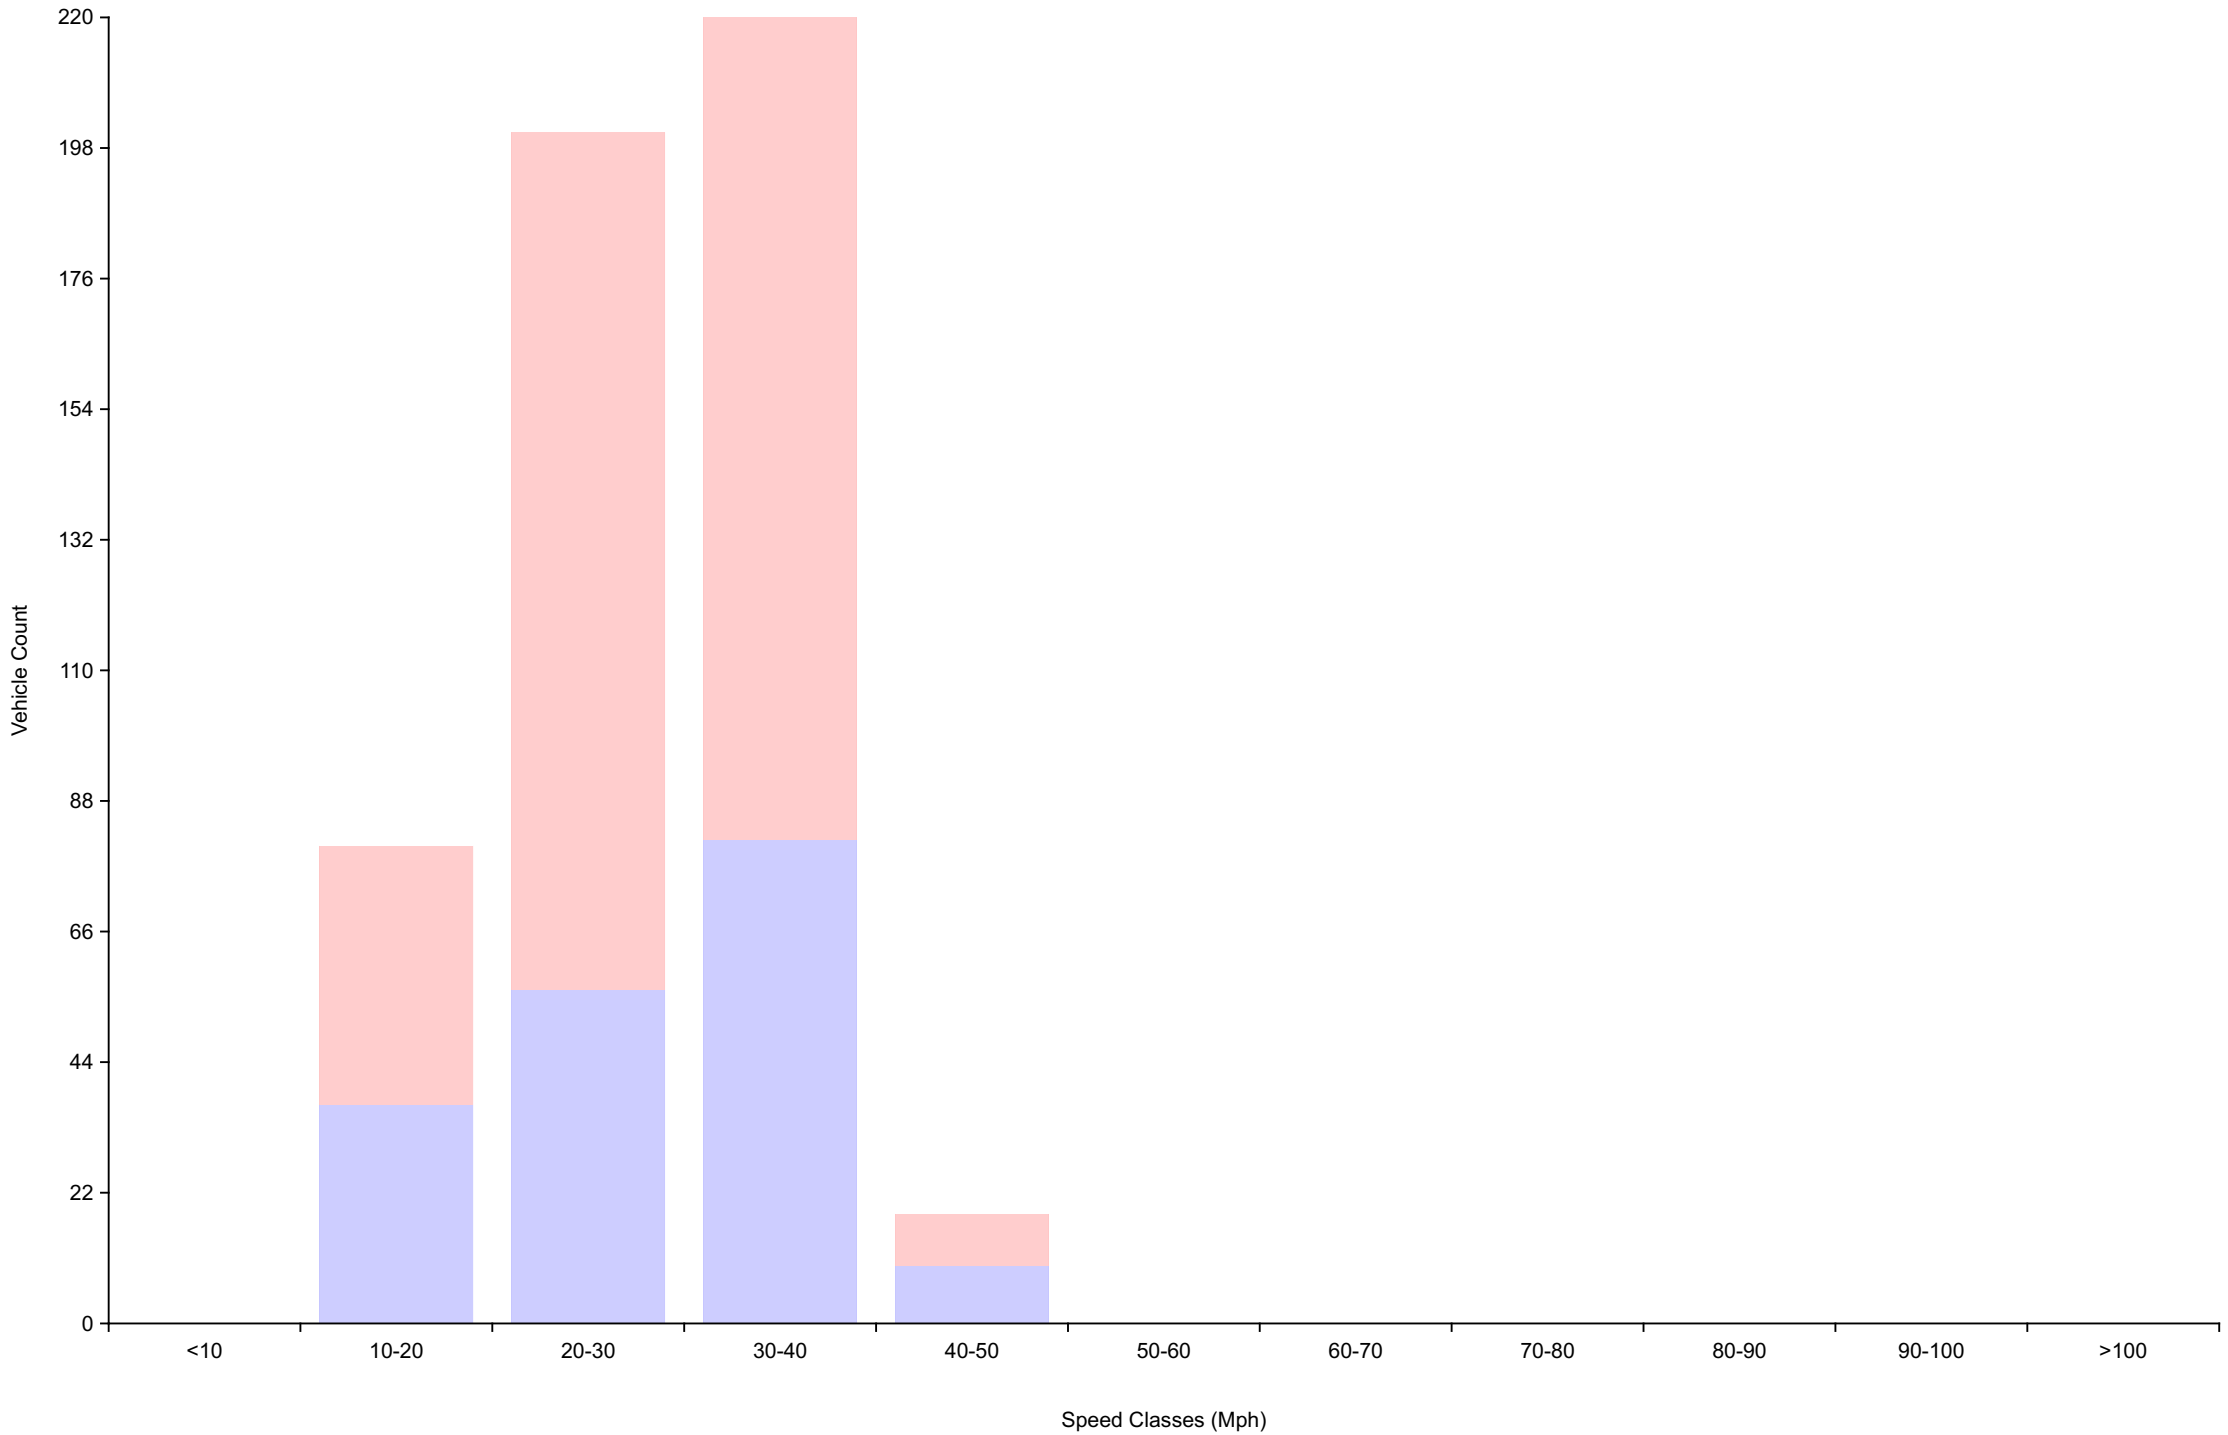

Vehicle Counts By Speed Class

Daily Overview for Wed Nov 17 2021