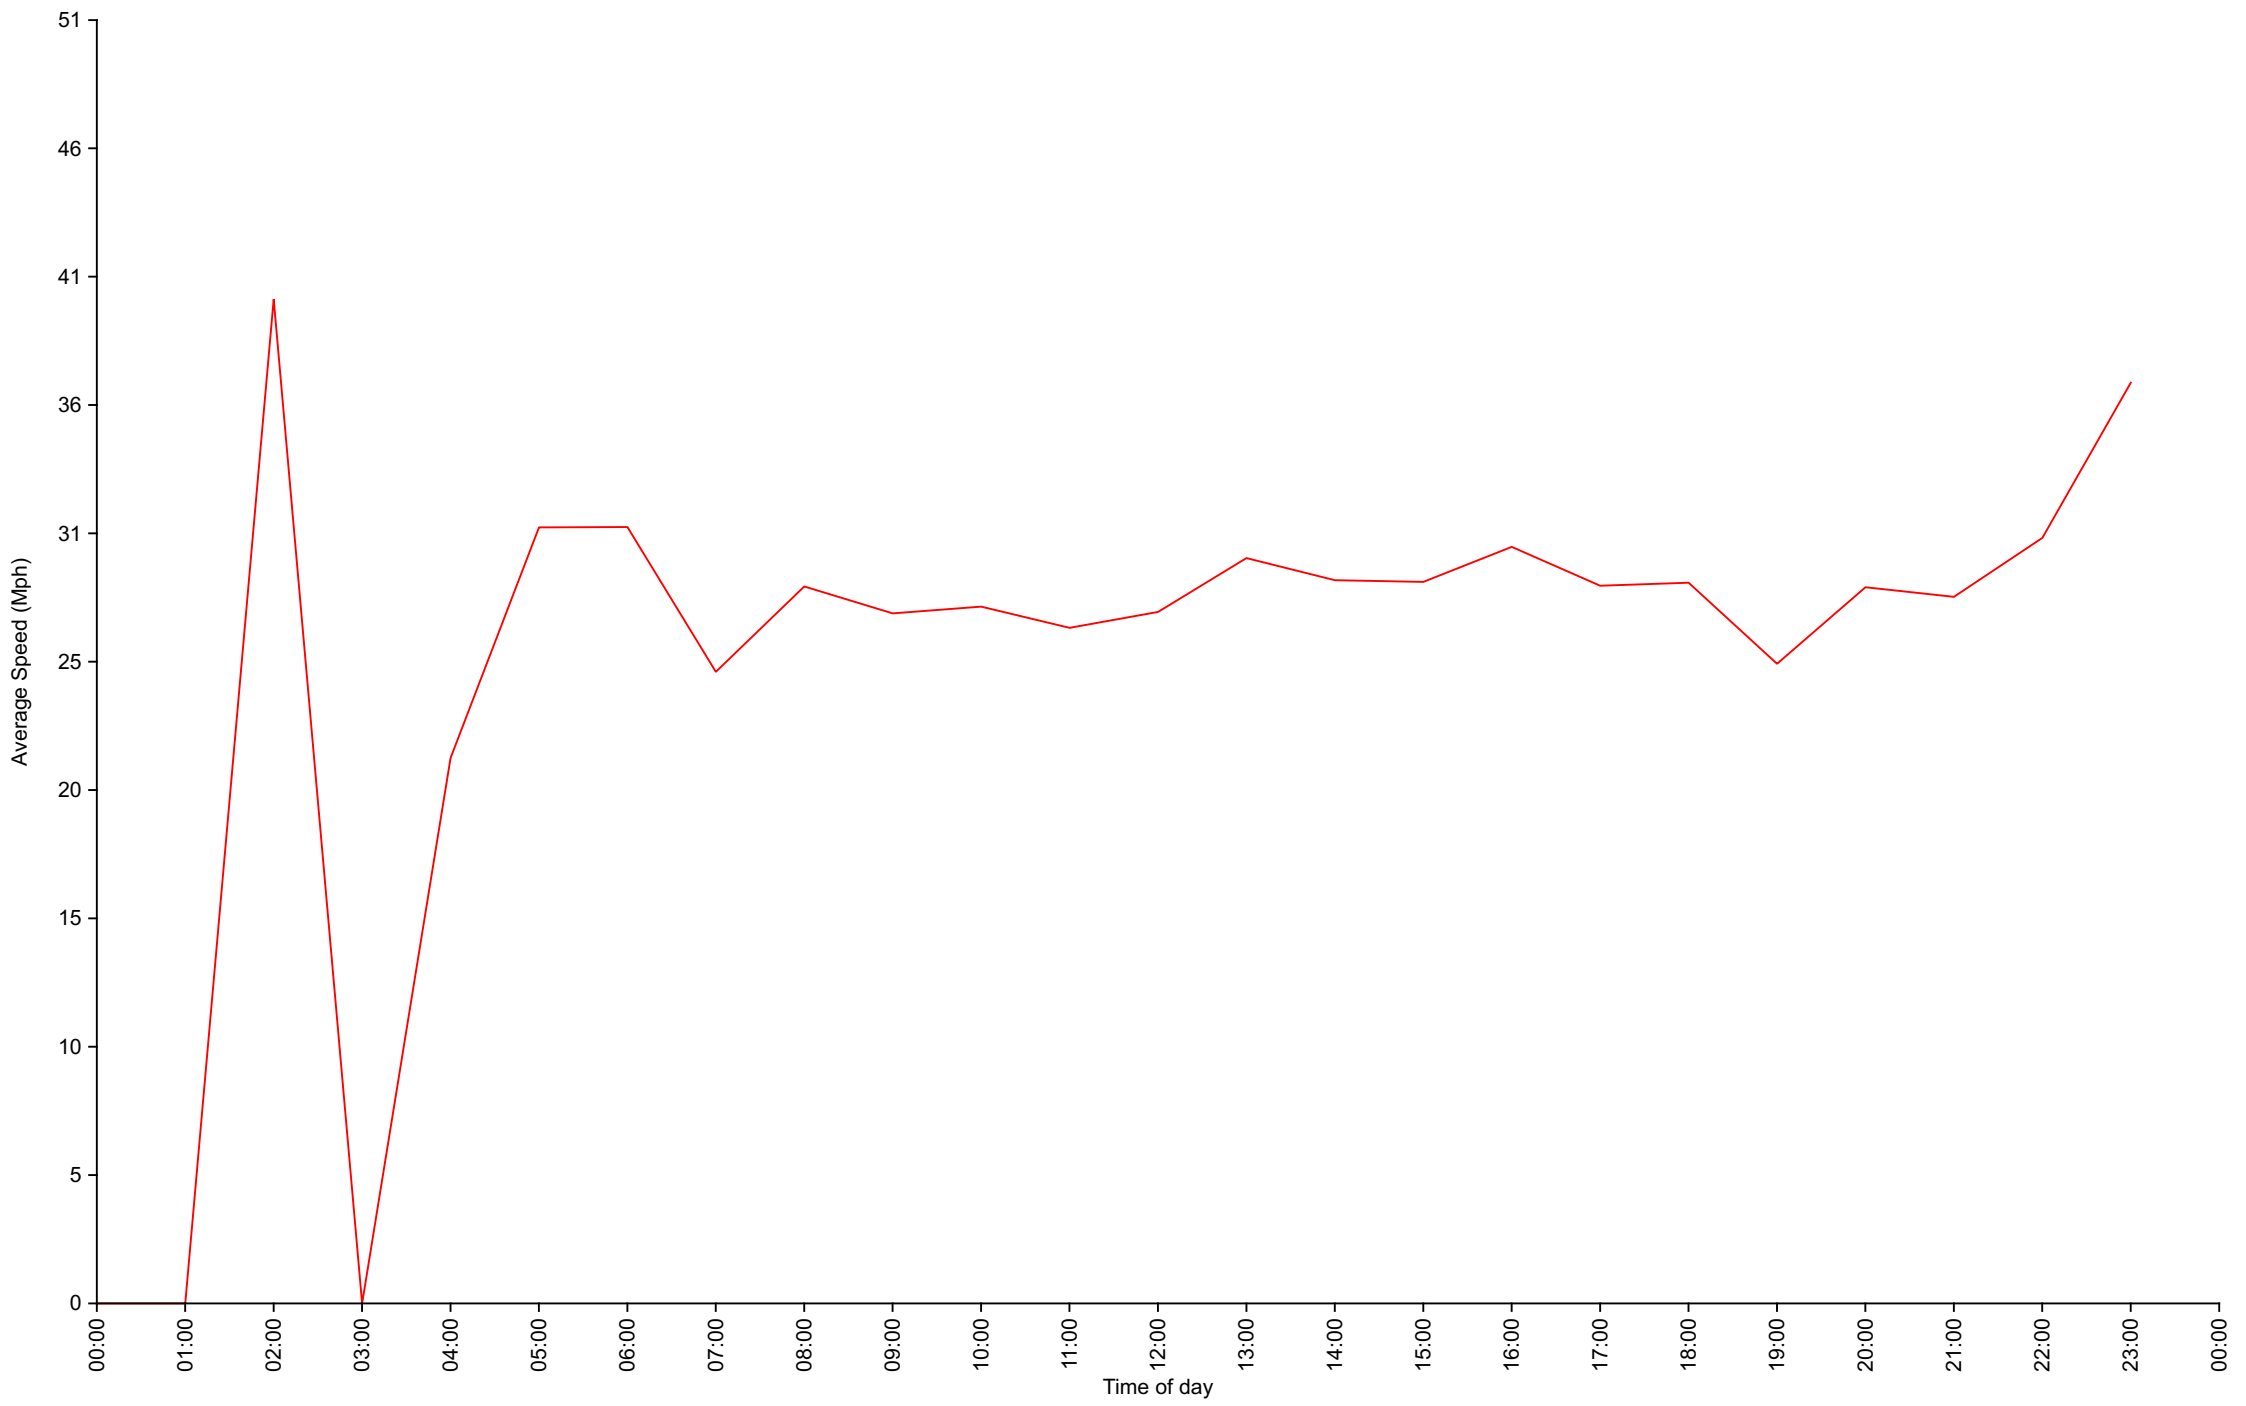

Average Speed By Hour

Daily Overview for Mon Nov 15 2021
(60 Minute Resolution)