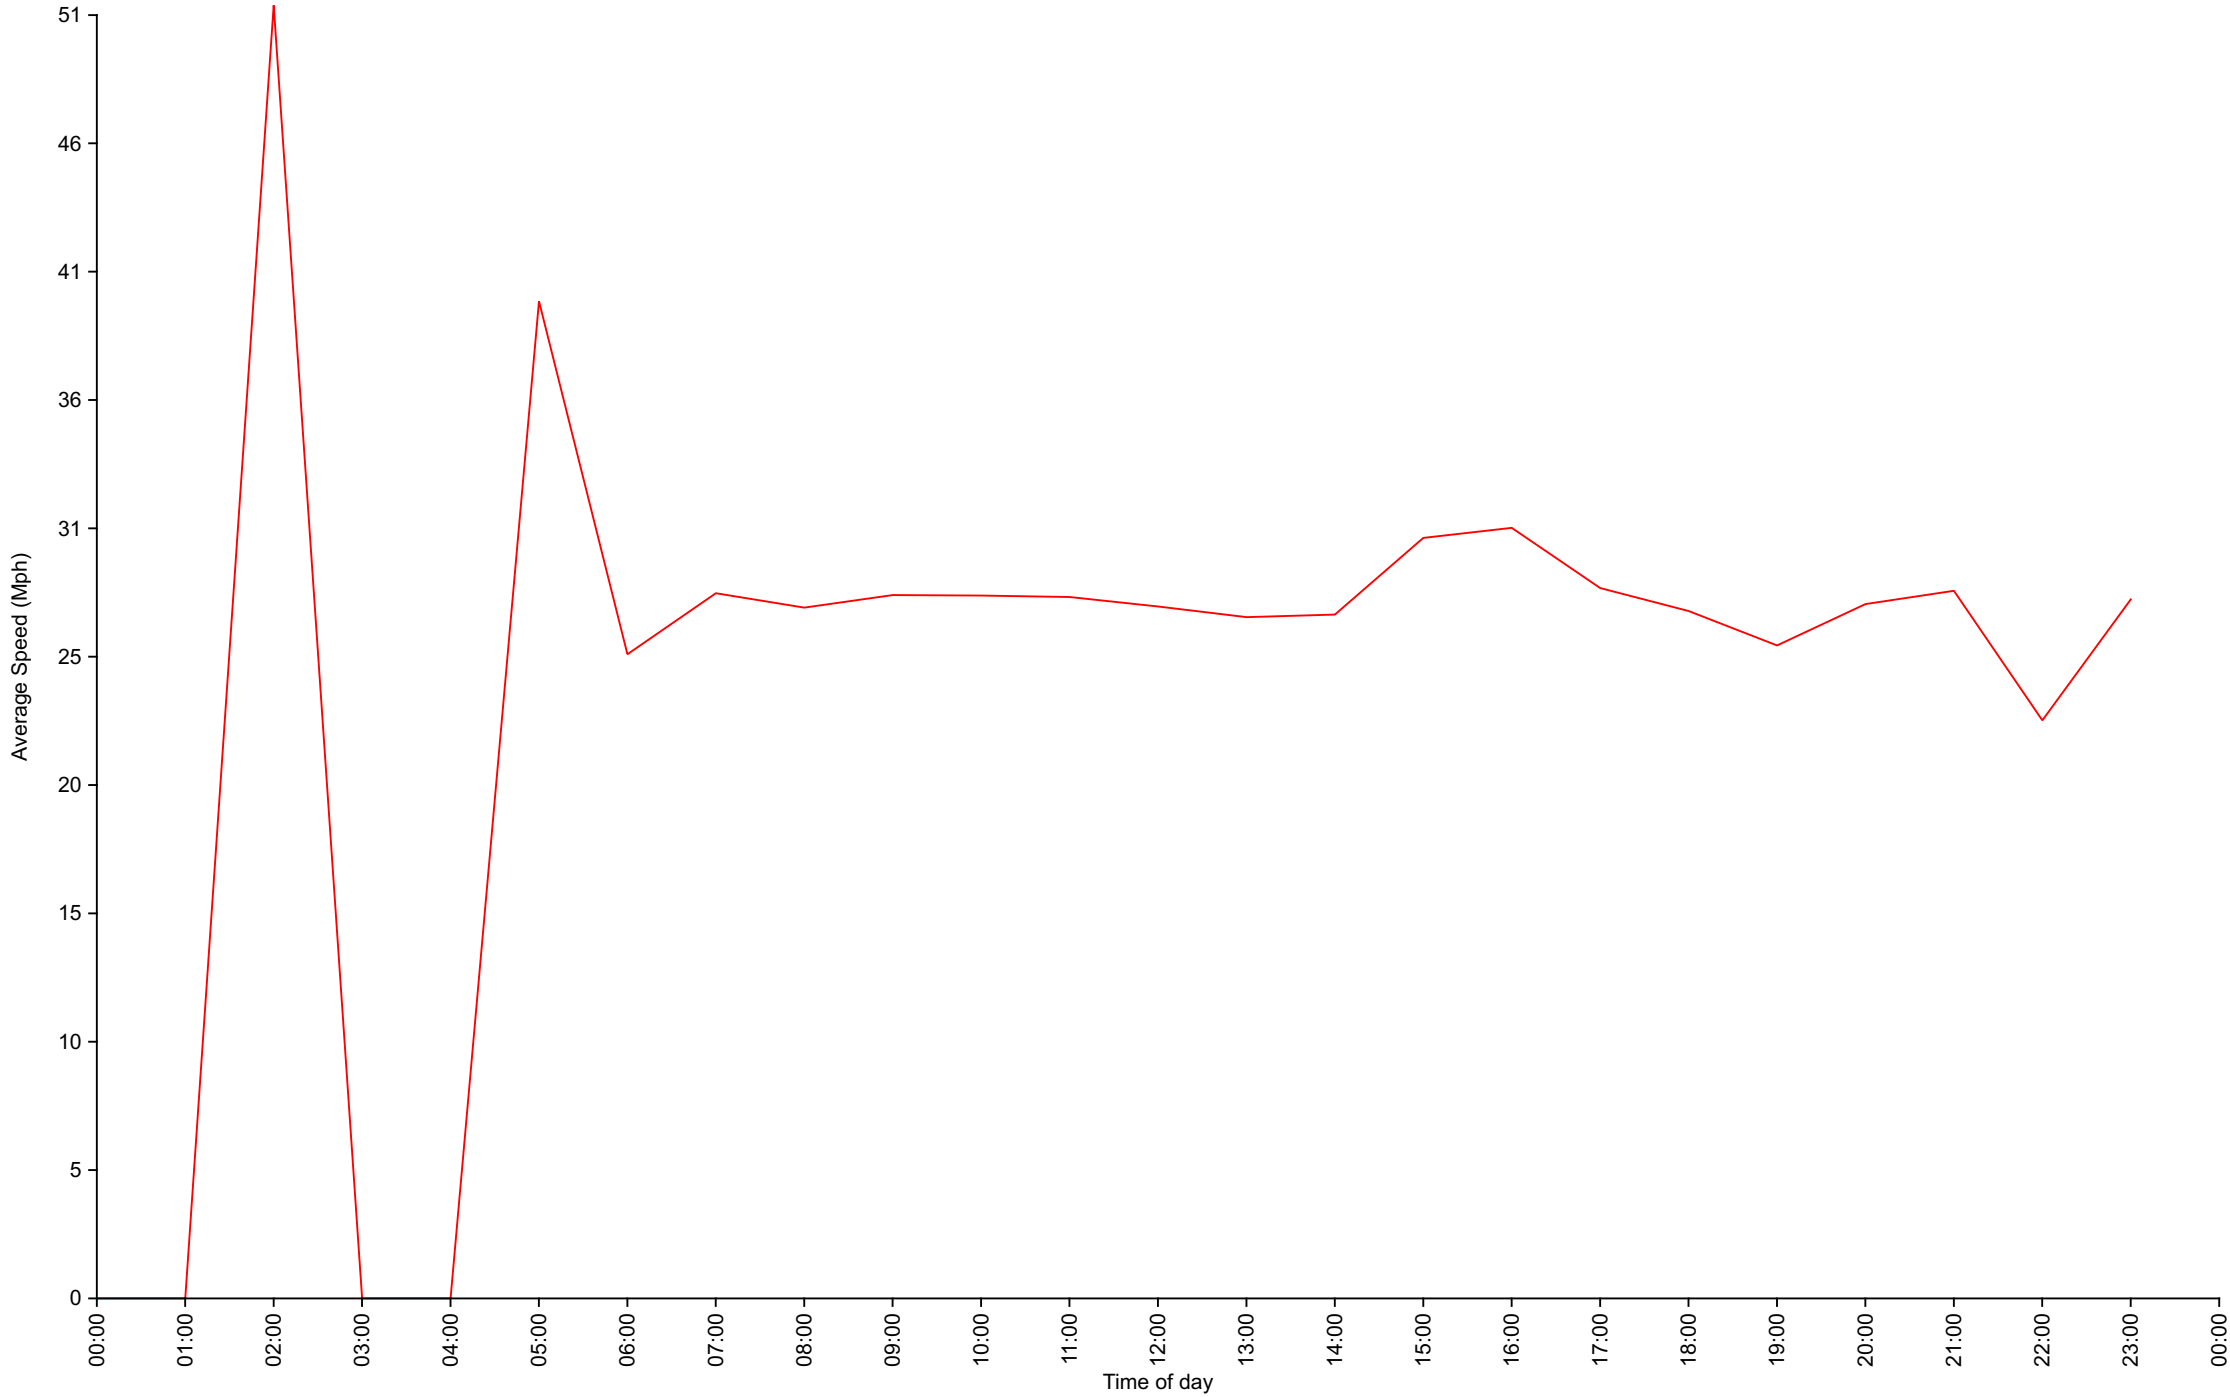

Cumulative Speed Distribution Curve

Daily Overview for Tue Nov 2 2021

Traffic Report

November - Kew Pendra

Daily Overview for Wed Nov 3 2021

Vehicle Speed Classes (Mph)

	<10	10 20	20 30	30 40	40 50	50 60	60 70	70 80	80 90	90 100	>100	Total	85th Percentile
00:00	0	0	0	3	0	0	0	0	0	0	0	3	35.5
01:00	0	0	0	0	0	0	0	0	0	0	0	0	0.0
02:00	0	0	0	0	0	0	0	0	0	0	0	0	0.0
03:00	0	1	0	0	0	0	0	0	0	0	0	1	16.9
04:00	0	0	0	0	0	0	0	0	0	0	0	0	0.0
05:00	0	1	0	0	1	0	0	0	0	0	0	2	32.6
06:00	0	1	1	1	0	0	0	0	0	0	0	3	30.1
07:00	0	7	2	11	1	0	0	0	0	0	0	21	35.4
08:00	0	10	19	24	2	0	0	0	0	0	0	55	34.6
09:00	0	5	16	16	2	0	0	0	0	0	0	39	33.3
10:00	0	1	14	22	1	0	0	0	0	0	0	38	35.7
11:00	0	3	11	6	0	0	0	0	0	0	0	20	30.0
12:00	0	6	10	18	0	0	0	0	0	0	0	34	34.0
13:00	0	8	10	12	1	0	0	0	0	0	0	31	33.7
14:00	0	5	22	18	2	0	0	0	0	0	0	47	33.0
15:00	0	12	20	23	1	0	0	0	0	0	0	56	34.9
16:00	0	4	24	31	1	0	0	0	0	0	0	60	35.7
17:00	0	1	20	12	1	0	0	0	0	0	0	34	34.3
18:00	0	4	7	13	0	0	0	0	0	0	0	24	33.8
19:00	0	2	3	3	1	0	0	0	0	0	0	9	35.6
20:00	0	1	1	3	0	0	0	0	0	0	0	5	35.3
21:00	0	1	1	3	0	0	0	0	0	0	0	5	32.3
22:00	0	1	2	2	2	0	0	0	0	0	0	7	43.6
23:00	0	0	1	2	0	0	0	0	0	0	0	3	33.8
AM Total	0	29	63	83	7	0	0	0	0	0	0		
PM Total	0	45	121	140	9	0	0	0	0	0	0		
Total	0	74	184	223	16	0	0	0	0	0	0		
Percent	0.00%	14.89%	37.02%	44.87%	3.22%	0.00%	0.00%	0.00%	0.00%	0.00%	0.00%		