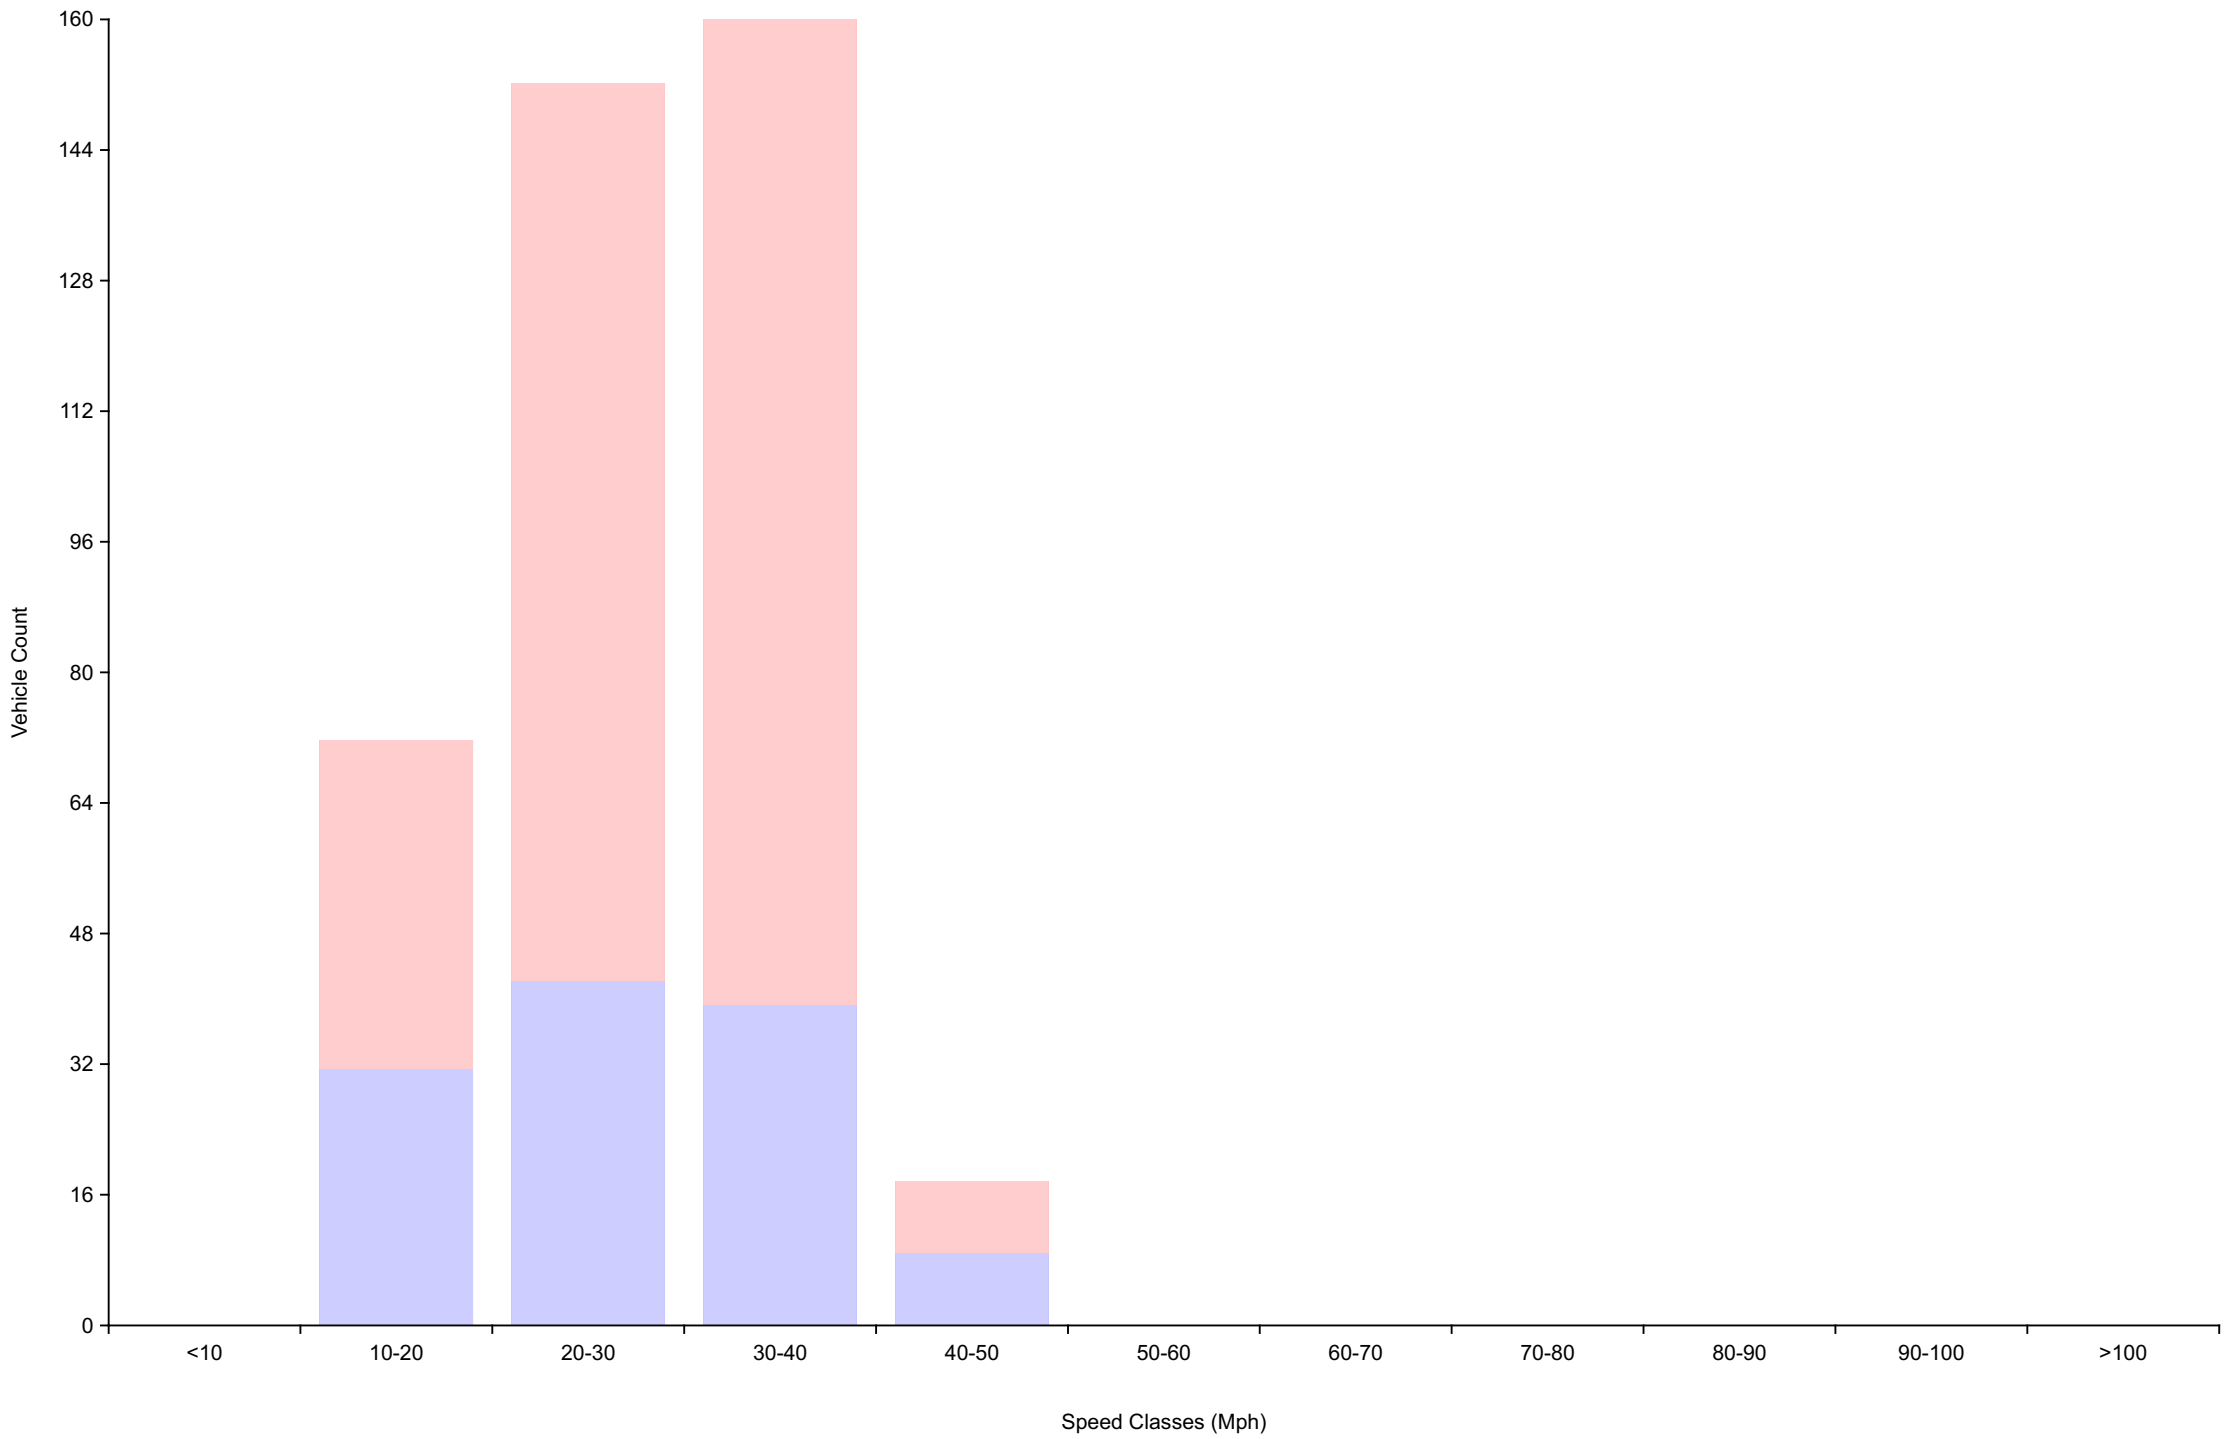

Vehicle Counts By Hour

Daily Overview for Sun Nov 21 2021

(60 Minute Resolution)

Vehicle Counts By Speed Class

Daily Overview for Sun Nov 21 2021

Average Speed By Hour
Daily Overview for Sun Nov 21 2021
(60 Minute Resolution)