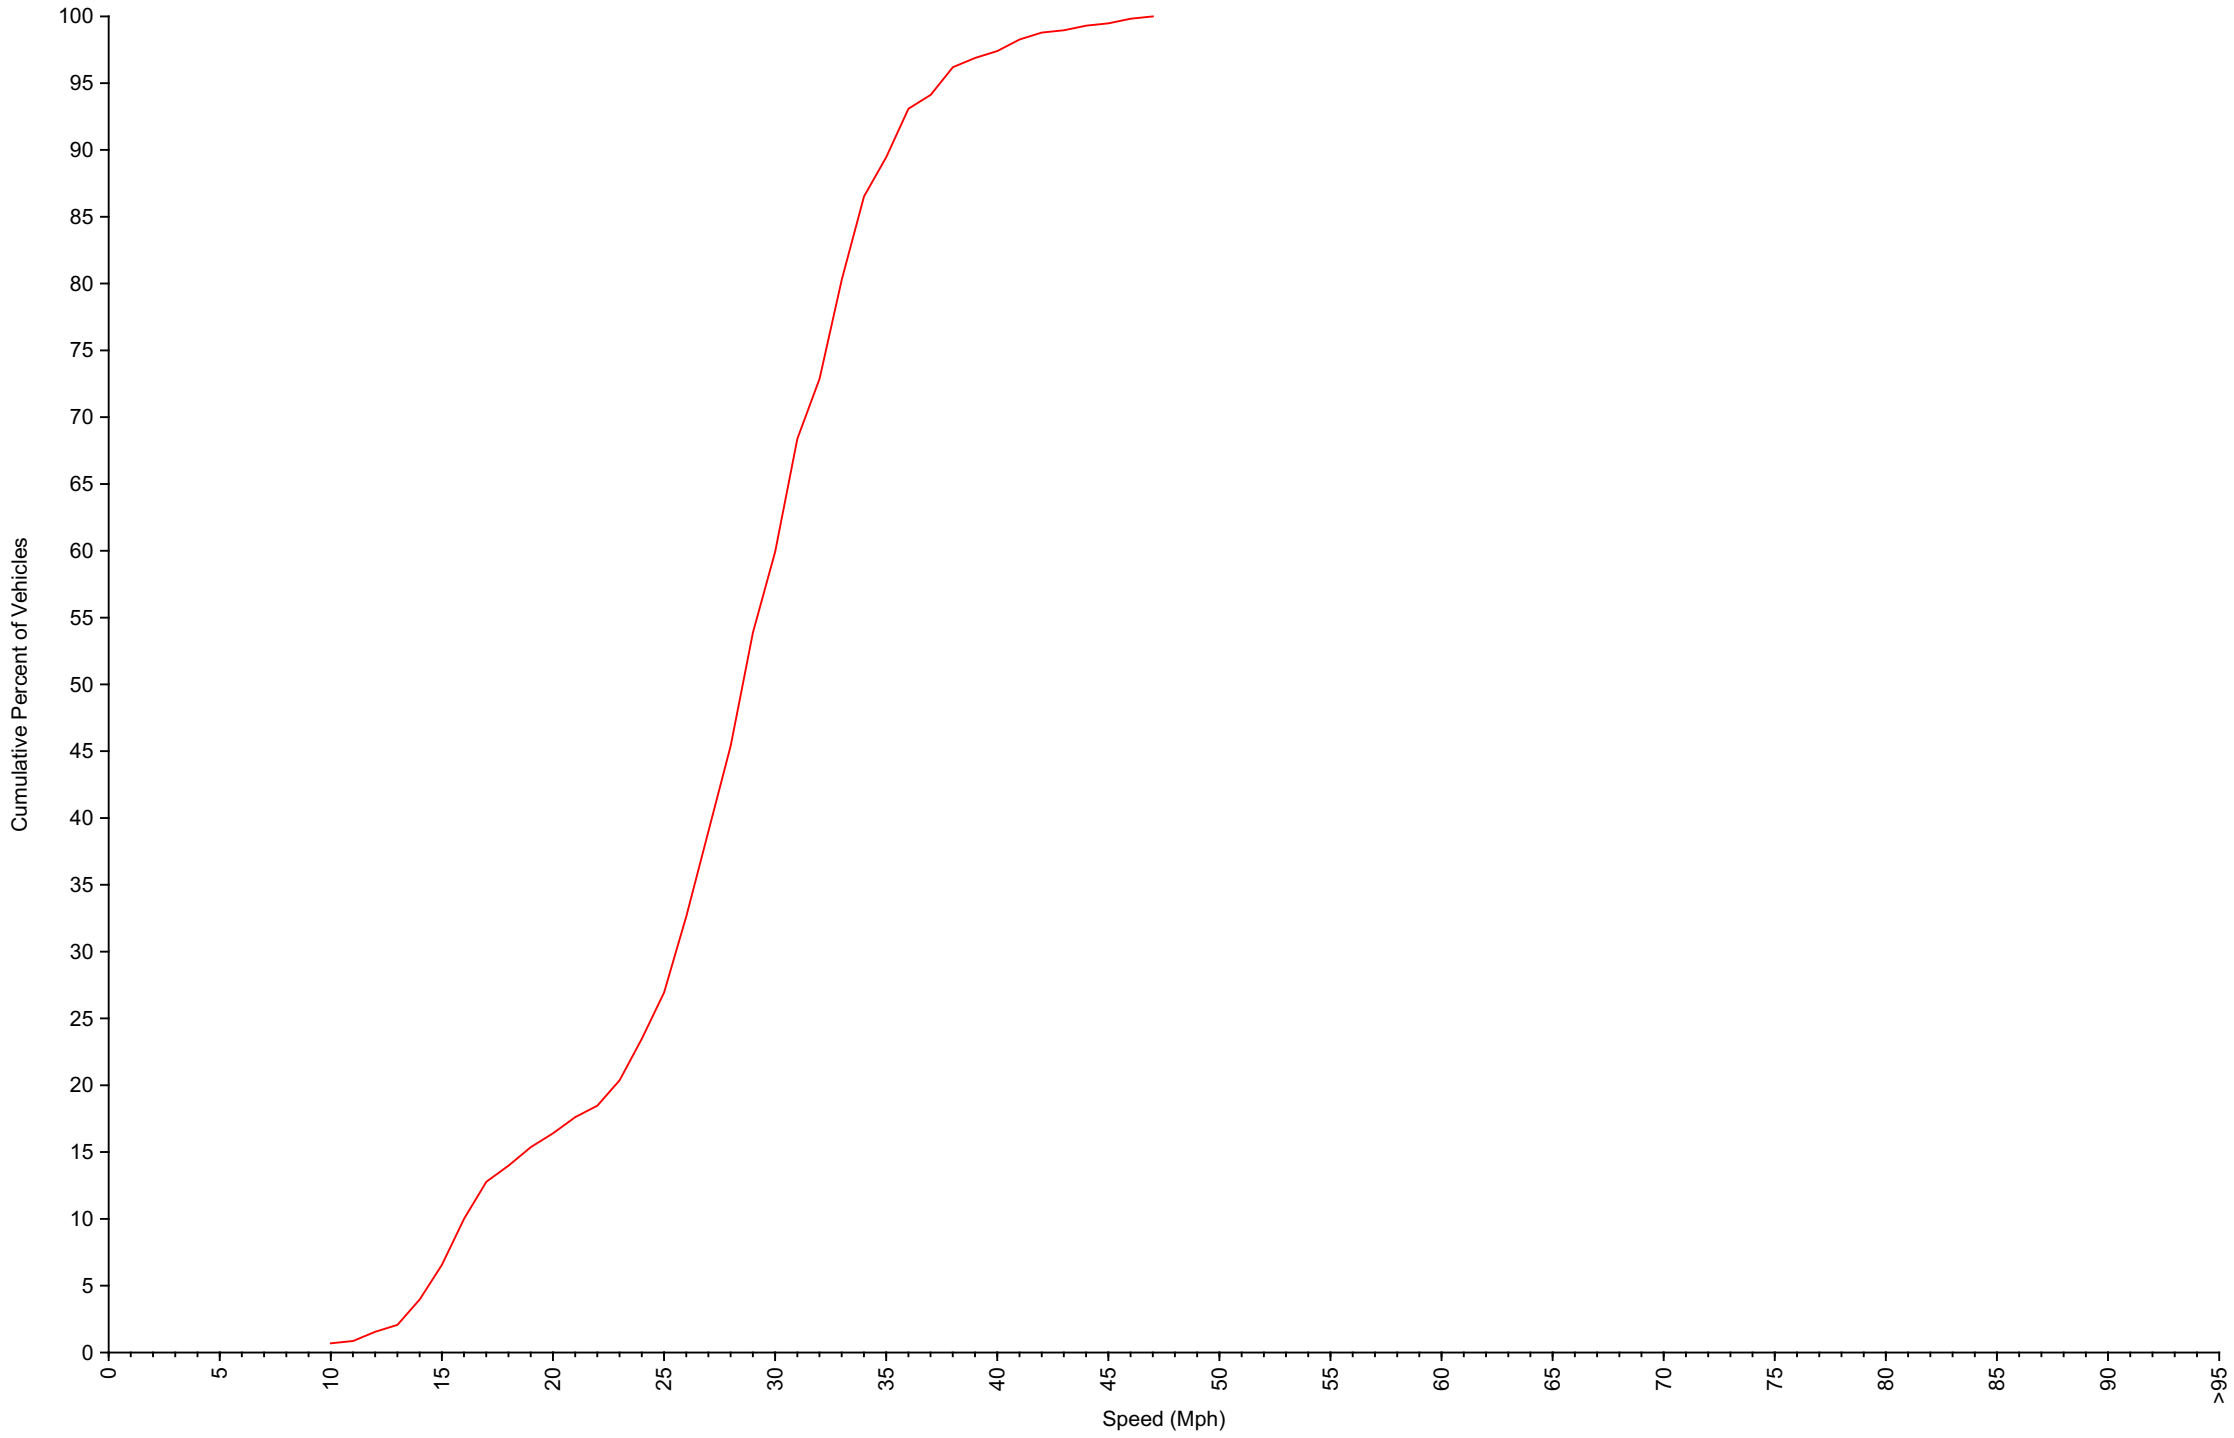

Cumulative Speed Distribution Curve

Daily Overview for Tue Nov 23 2021

Traffic Report

November - Kew Pendra

Daily Overview for Wed Nov 24 2021

Vehicle Speed Classes (Mph)

	<10	10 20	20 30	30 40	40 50	50 60	60 70	70 80	80 90	90 100	>100	Total	85th Percentile
00:00	0	1	0	0	0	0	0	0	0	0	0	1	16.3
01:00	0	1	0	0	0	0	0	0	0	0	0	1	18.1
02:00	0	0	0	0	0	0	0	0	0	0	0	0	0.0
03:00	0	0	0	0	0	0	0	0	0	0	0	0	0.0
04:00	0	1	0	0	0	0	0	0	0	0	0	1	15.2
05:00	0	0	0	0	1	0	0	0	0	0	0	1	41.5
06:00	0	3	2	4	2	0	0	0	0	0	0	11	39.0
07:00	0	10	6	15	2	0	0	0	0	0	0	33	35.4
08:00	0	10	18	25	0	0	0	0	0	0	0	53	34.0
09:00	0	6	21	21	4	0	0	0	0	0	0	52	36.2
10:00	0	6	13	17	1	0	0	0	0	0	0	37	34.8
11:00	0	7	12	18	1	0	0	0	0	0	0	38	33.7
12:00	0	9	18	15	2	0	0	0	0	0	0	44	32.1
13:00	1	12	16	17	0	0	0	0	0	0	0	46	33.4
14:00	0	5	24	19	0	0	0	0	0	0	0	48	32.8
15:00	0	6	20	31	2	0	0	0	0	0	0	59	35.1
16:00	0	9	30	32	2	0	0	0	0	0	0	73	33.4
17:00	0	3	25	14	0	0	0	0	0	0	0	42	30.7
18:00	0	4	4	11	1	0	0	0	0	0	0	20	34.0
19:00	0	2	6	5	2	0	0	0	0	0	0	15	38.3
20:00	0	1	1	3	0	0	0	0	0	0	0	5	34.3
21:00	0	1	1	2	1	0	0	0	0	0	0	5	39.5
22:00	0	0	0	0	1	0	0	0	0	0	0	1	40.7
23:00	0	1	1	0	0	0	0	0	0	0	0	2	24.4
AM Total	0	45	72	100	11	0	0	0	0	0	0		
PM Total	1	53	146	149	11	0	0	0	0	0	0		

Total	1	98	218	249	22	0	0	0	0	0	0		
Percent	0.17%	16.67%	37.07%	42.35%	3.74%	0.00%	0.00%	0.00%	0.00%	0.00%	0.00%		

Total Vehicles : 588
30th Percentile : 25.4 MPH
50th Percentile : 28.5 MPH
85th Percentile : 34.2 MPH
95th Percentile : 38.0 MPH
Average Speed : 28.0 MPH
Highest Speed : 46.4 MPH