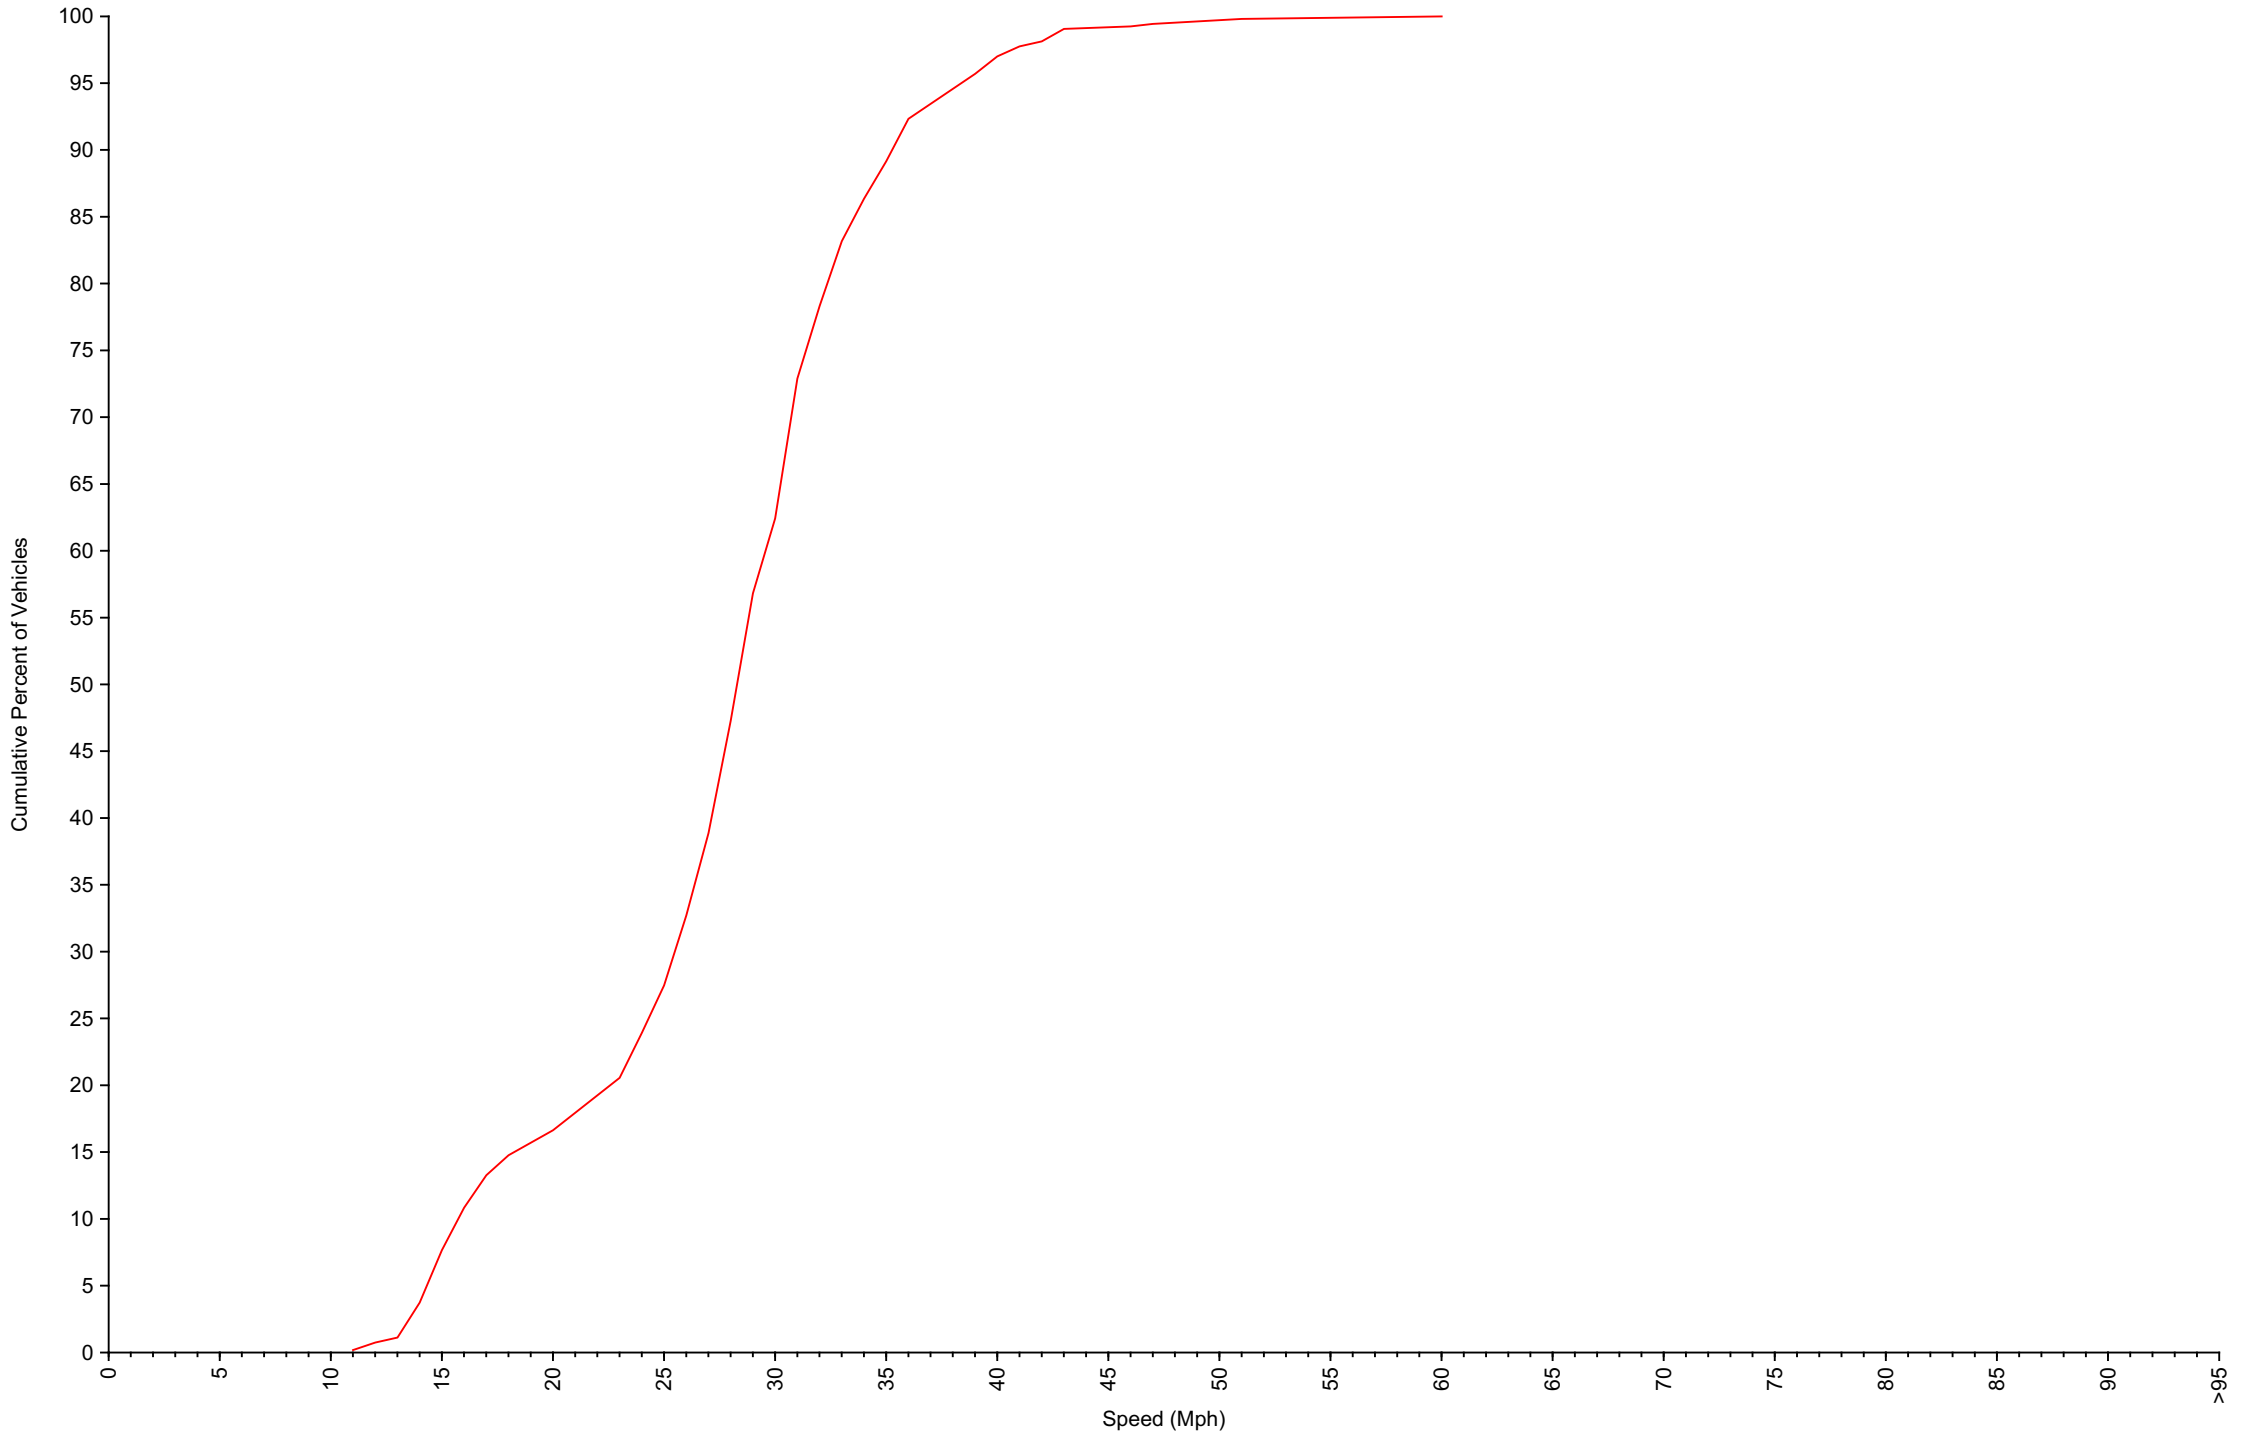

Daily Overview for Sat Nov 20 2021

Traffic Report

November - Kew Pendra

Daily Overview for Sun Nov 21 2021

Vehicle Speed Classes (Mph)

	<10	10 20	20 30	30 40	40 50	50 60	60 70	70 80	80 90	90 100	>100	Total	85th Percentile
00:00	0	1	1	0	0	0	0	0	0	0	0	2	25.4
01:00	0	0	3	0	0	0	0	0	0	0	0	3	26.6
02:00	0	0	0	0	0	0	0	0	0	0	0	0	0.0
03:00	0	0	0	0	1	0	0	0	0	0	0	1	39.9
04:00	0	0	0	0	0	0	0	0	0	0	0	0	0.0
05:00	0	0	0	0	0	0	0	0	0	0	0	0	0.0
06:00	0	0	1	2	1	0	0	0	0	0	0	4	38.6
07:00	0	1	1	1	2	0	0	0	0	0	0	5	42.0
08:00	0	5	5	2	3	0	0	0	0	0	0	15	38.0
09:00	0	7	5	7	1	0	0	0	0	0	0	20	36.0
10:00	0	10	16	11	1	0	0	0	0	0	0	38	31.7
11:00	0	8	11	17	0	0	0	0	0	0	0	36	32.5
12:00	0	6	16	15	0	0	0	0	0	0	0	37	31.5
13:00	0	9	15	17	0	0	0	0	0	0	0	41	32.9
14:00	0	5	18	20	2	0	0	0	0	0	0	45	33.4
15:00	0	3	25	13	2	0	0	0	0	0	0	43	33.9
16:00	0	9	16	20	1	0	0	0	0	0	0	46	34.1
17:00	0	2	10	13	2	0	0	0	0	0	0	27	32.7
18:00	0	1	4	3	0	0	0	0	0	0	0	8	30.6
19:00	0	4	6	8	1	0	0	0	0	0	0	19	35.5
20:00	0	1	1	4	1	0	0	0	0	0	0	7	38.8
21:00	0	0	1	3	0	0	0	0	0	0	0	4	32.6
22:00	0	1	0	5	0	0	0	0	0	0	0	6	36.1
23:00	0	0	0	2	0	0	0	0	0	0	0	2	32.4