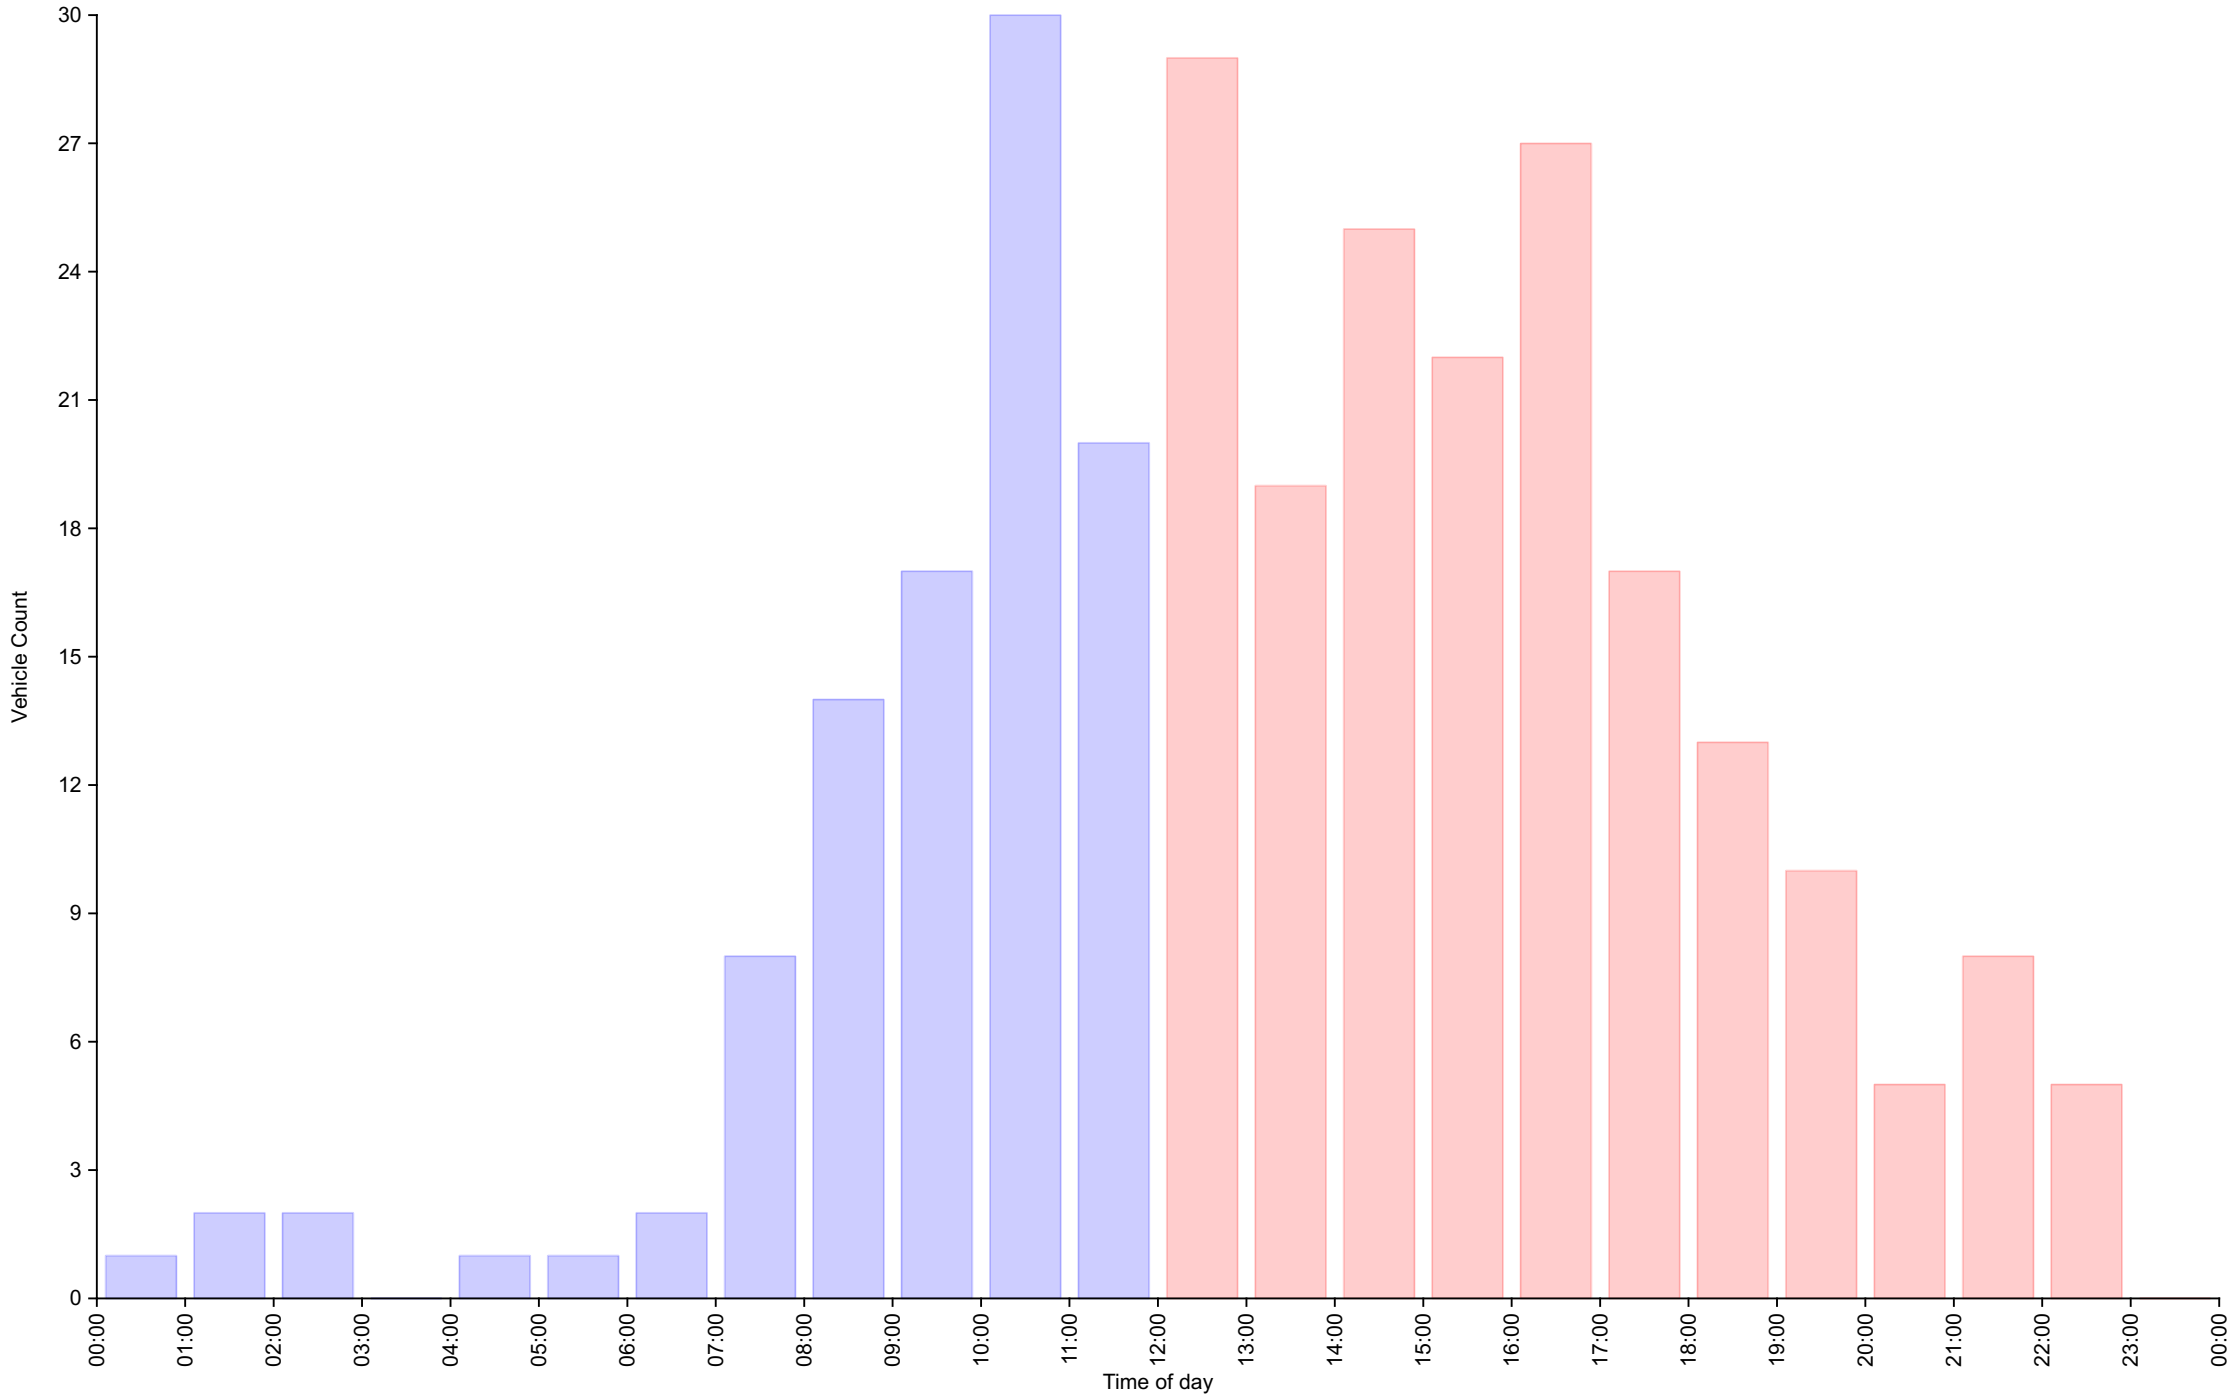

Traffic Report

November - Kew Pendra

Daily Overview for Sun Nov 14 2021

Vehicle Speed Classes (Mph)

	<10	10 20	20 30	30 40	40 50	50 60	60 70	70 80	80 90	90 100	>100	Total	85th Percentile
00:00	0	0	1	0	0	0	0	0	0	0	0	1	26.1
01:00	0	1	1	0	0	0	0	0	0	0	0	2	21.9
02:00	0	0	0	2	0	0	0	0	0	0	0	2	36.4
03:00	0	0	0	0	0	0	0	0	0	0	0	0	0.0
04:00	0	0	0	1	0	0	0	0	0	0	0	1	33.6
05:00	0	1	0	0	0	0	0	0	0	0	0	1	15.0
06:00	0	0	0	2	0	0	0	0	0	0	0	2	37.1
07:00	0	3	1	2	2	0	0	0	0	0	0	8	40.4
08:00	0	5	2	7	0	0	0	0	0	0	0	14	35.8
09:00	0	7	5	4	1	0	0	0	0	0	0	17	34.7
10:00	0	7	10	12	1	0	0	0	0	0	0	30	34.5
11:00	0	3	7	9	1	0	0	0	0	0	0	20	34.0
12:00	0	7	8	14	0	0	0	0	0	0	0	29	33.6
13:00	0	3	2	13	1	0	0	0	0	0	0	19	36.1
14:00	0	6	11	8	0	0	0	0	0	0	0	25	33.5
15:00	0	4	7	9	2	0	0	0	0	0	0	22	33.7
16:00	0	4	11	11	1	0	0	0	0	0	0	27	33.9
17:00	0	1	8	7	1	0	0	0	0	0	0	17	33.4
18:00	0	0	4	7	2	0	0	0	0	0	0	13	34.3
19:00	0	2	3	5	0	0	0	0	0	0	0	10	31.8
20:00	0	0	1	3	1	0	0	0	0	0	0	5	41.0
21:00	0	1	2	5	0	0	0	0	0	0	0	8	37.0
22:00	0	1	3	1	0	0	0	0	0	0	0	5	29.7
23:00	0	0	0	0	0	0	0	0	0	0	0	0	0.0

AM Total	0	27	27	39	5	0	0	0	0	0	0		
PM Total	0	29	60	83	8	0	0	0	0	0	0		

Total	0	56	87	122	13	0	0	0	0	0	0		
Percent	0.00%	20.14%	31.29%	43.88%	4.68%	0.00%	0.00%	0.00%	0.00%	0.00%	0.00%		

Total Vehicles : 278
30th Percentile : 25.2 MPH
50th Percentile : 28.8 MPH
85th Percentile : 35.0 MPH
95th Percentile : 38.8 MPH
Average Speed : 28.0 MPH
Highest Speed : 49.1 MPH

Vehicle Counts By Hour

Daily Overview for Sun Nov 14 2021

(60 Minute Resolution)