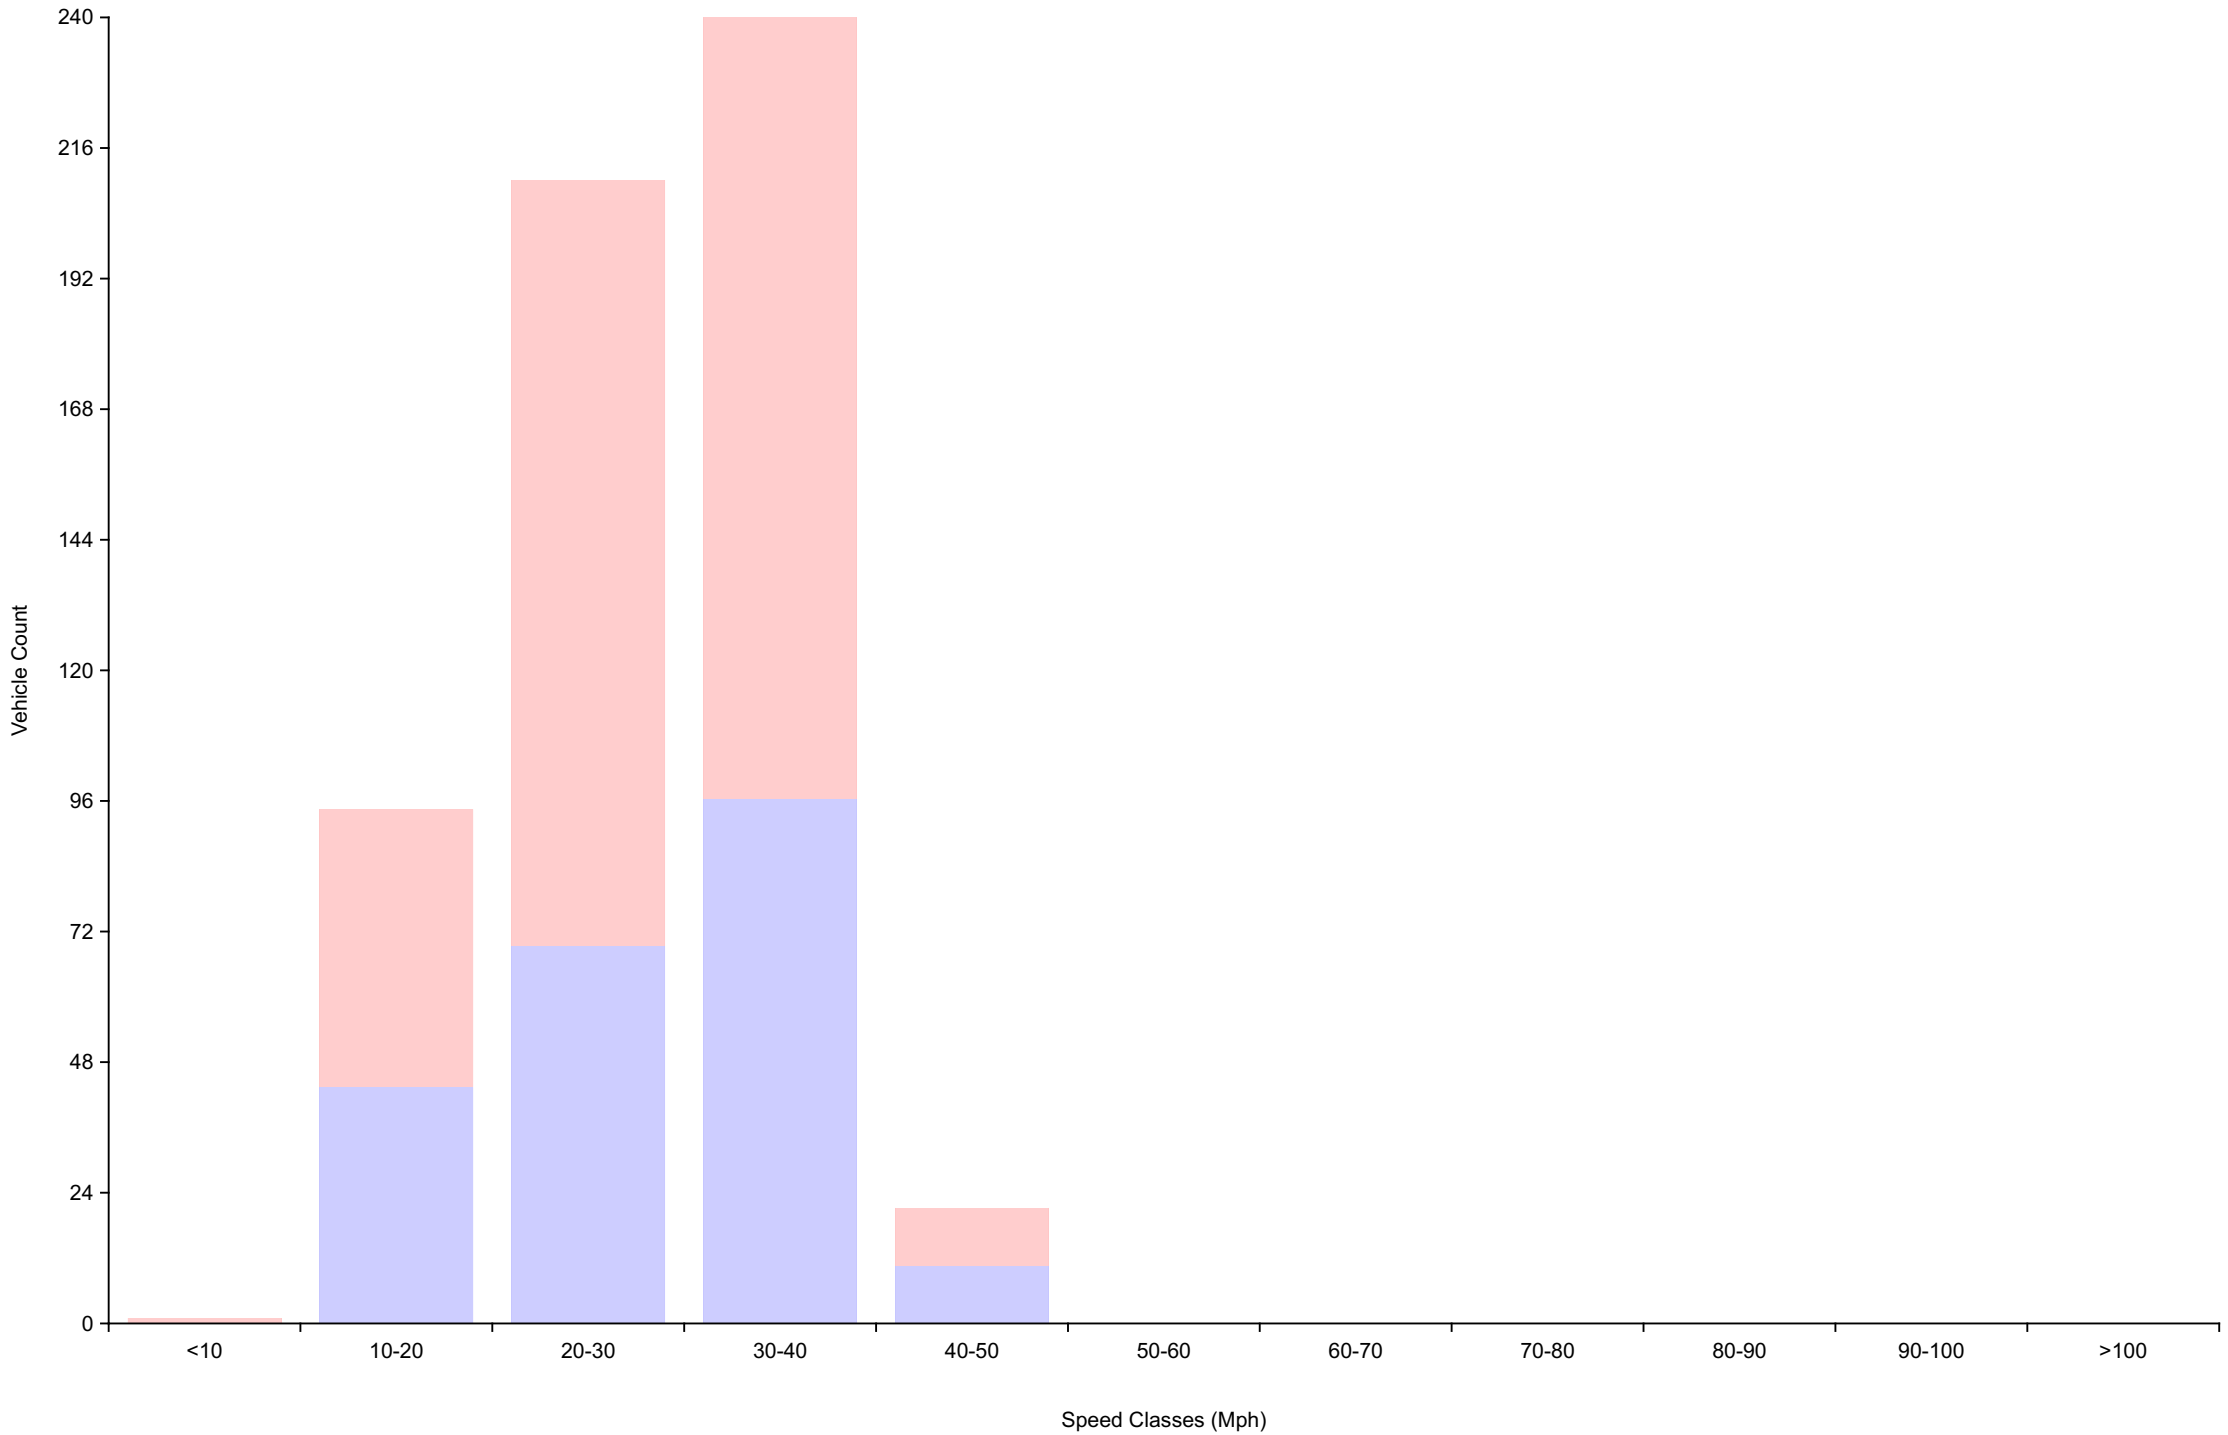

Vehicle Counts By Speed Class

Daily Overview for Wed Nov 24 2021