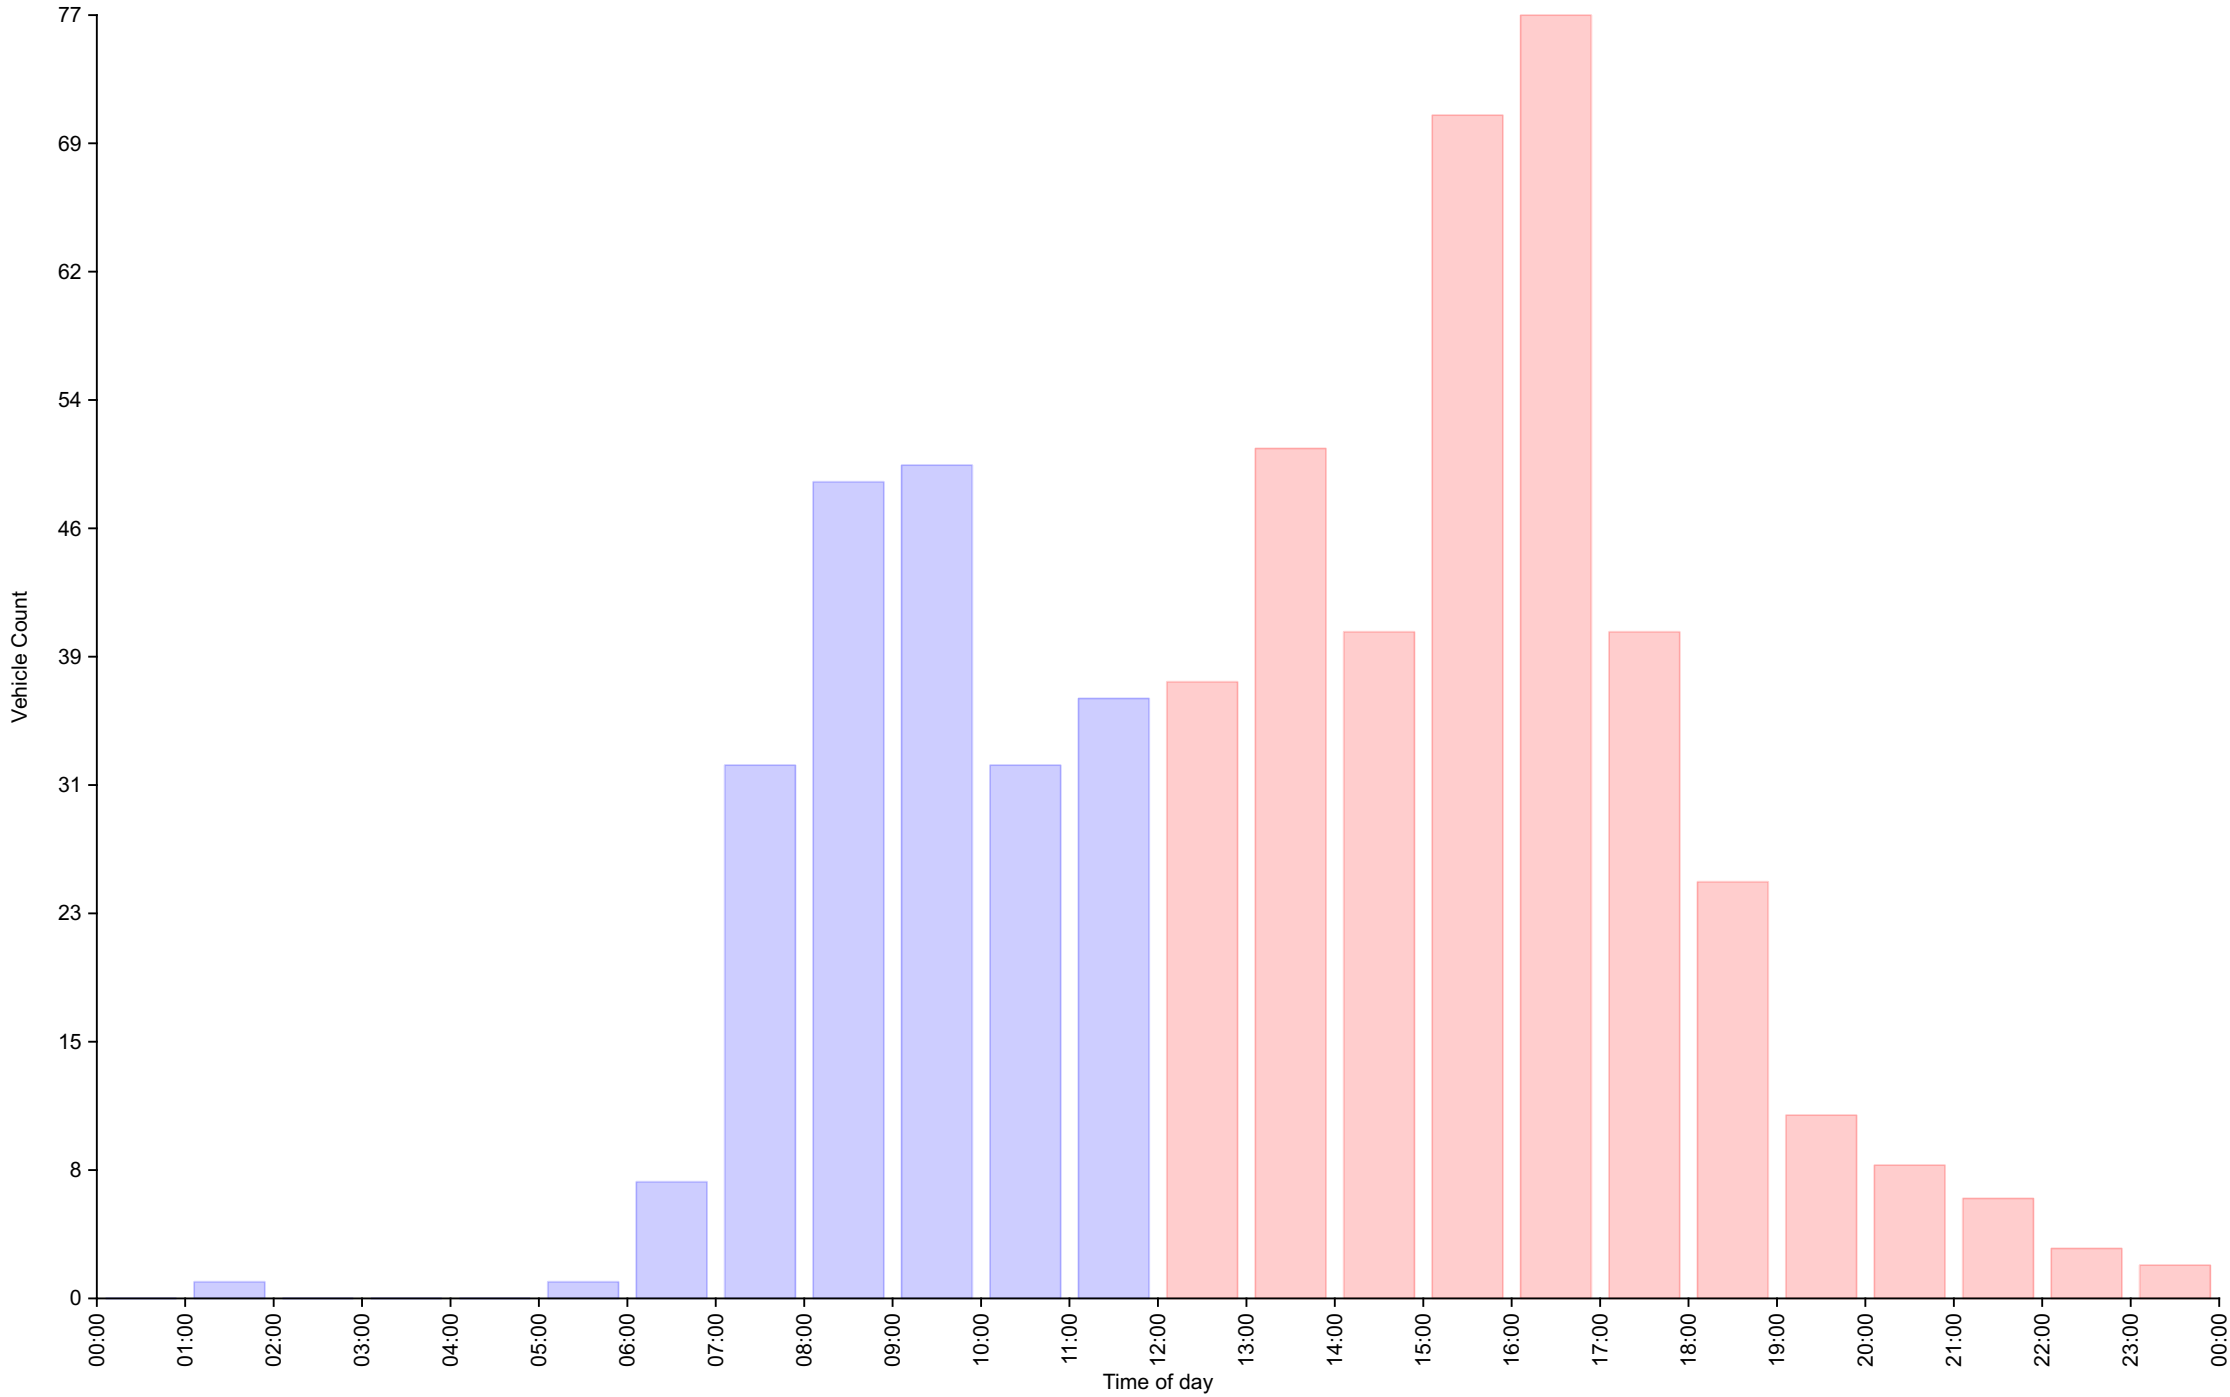

Traffic Report

November - Kew Pendra

Daily Overview for Tue Nov 23 2021

Vehicle Speed Classes (Mph)

	<10	10 20	20 30	30 40	40 50	50 60	60 70	70 80	80 90	90 100	>100	Total	85th Percentile
00:00	0	0	0	0	0	0	0	0	0	0	0	0	0.0
01:00	0	1	0	0	0	0	0	0	0	0	0	1	18.3
02:00	0	0	0	0	0	0	0	0	0	0	0	0	0.0
03:00	0	0	0	0	0	0	0	0	0	0	0	0	0.0
04:00	0	0	0	0	0	0	0	0	0	0	0	0	0.0
05:00	0	1	0	0	0	0	0	0	0	0	0	1	14.6
06:00	0	2	1	4	0	0	0	0	0	0	0	7	35.0
07:00	0	12	6	12	2	0	0	0	0	0	0	32	35.4
08:00	0	8	12	26	3	0	0	0	0	0	0	49	36.6
09:00	0	11	14	22	3	0	0	0	0	0	0	50	34.5
10:00	0	7	8	17	0	0	0	0	0	0	0	32	33.8
11:00	0	2	15	17	2	0	0	0	0	0	0	36	34.8
12:00	0	5	16	15	1	0	0	0	0	0	0	37	31.8
13:00	0	9	15	27	0	0	0	0	0	0	0	51	32.8
14:00	0	5	17	14	4	0	0	0	0	0	0	40	35.5
15:00	0	10	42	19	0	0	0	0	0	0	0	71	31.5
16:00	0	5	37	33	2	0	0	0	0	0	0	77	33.6
17:00	0	1	20	19	0	0	0	0	0	0	0	40	33.0
18:00	0	2	8	15	0	0	0	0	0	0	0	25	33.6
19:00	0	3	6	2	0	0	0	0	0	0	0	11	30.4
20:00	0	2	2	3	1	0	0	0	0	0	0	8	35.4
21:00	0	2	2	2	0	0	0	0	0	0	0	6	33.3
22:00	0	1	1	1	0	0	0	0	0	0	0	3	31.3
23:00	0	0	1	1	0	0	0	0	0	0	0	2	32.5
AM Total	0	44	56	98	10	0	0	0	0	0	0		
PM Total	0	45	167	151	8	0	0	0	0	0	0		

Total	0	89	223	249	18	0	0	0	0	0	0		
Percent	0.00%	15.37%	38.51%	43.01%	3.11%	0.00%	0.00%	0.00%	0.00%	0.00%	0.00%		

Total Vehicles : 579
30th Percentile : 25.5 MPH
50th Percentile : 28.5 MPH
85th Percentile : 33.8 MPH
95th Percentile : 37.4 MPH
Average Speed : 28.1 MPH
Highest Speed : 47.1 MPH

Vehicle Counts By Hour

Daily Overview for Tue Nov 23 2021

(60 Minute Resolution)