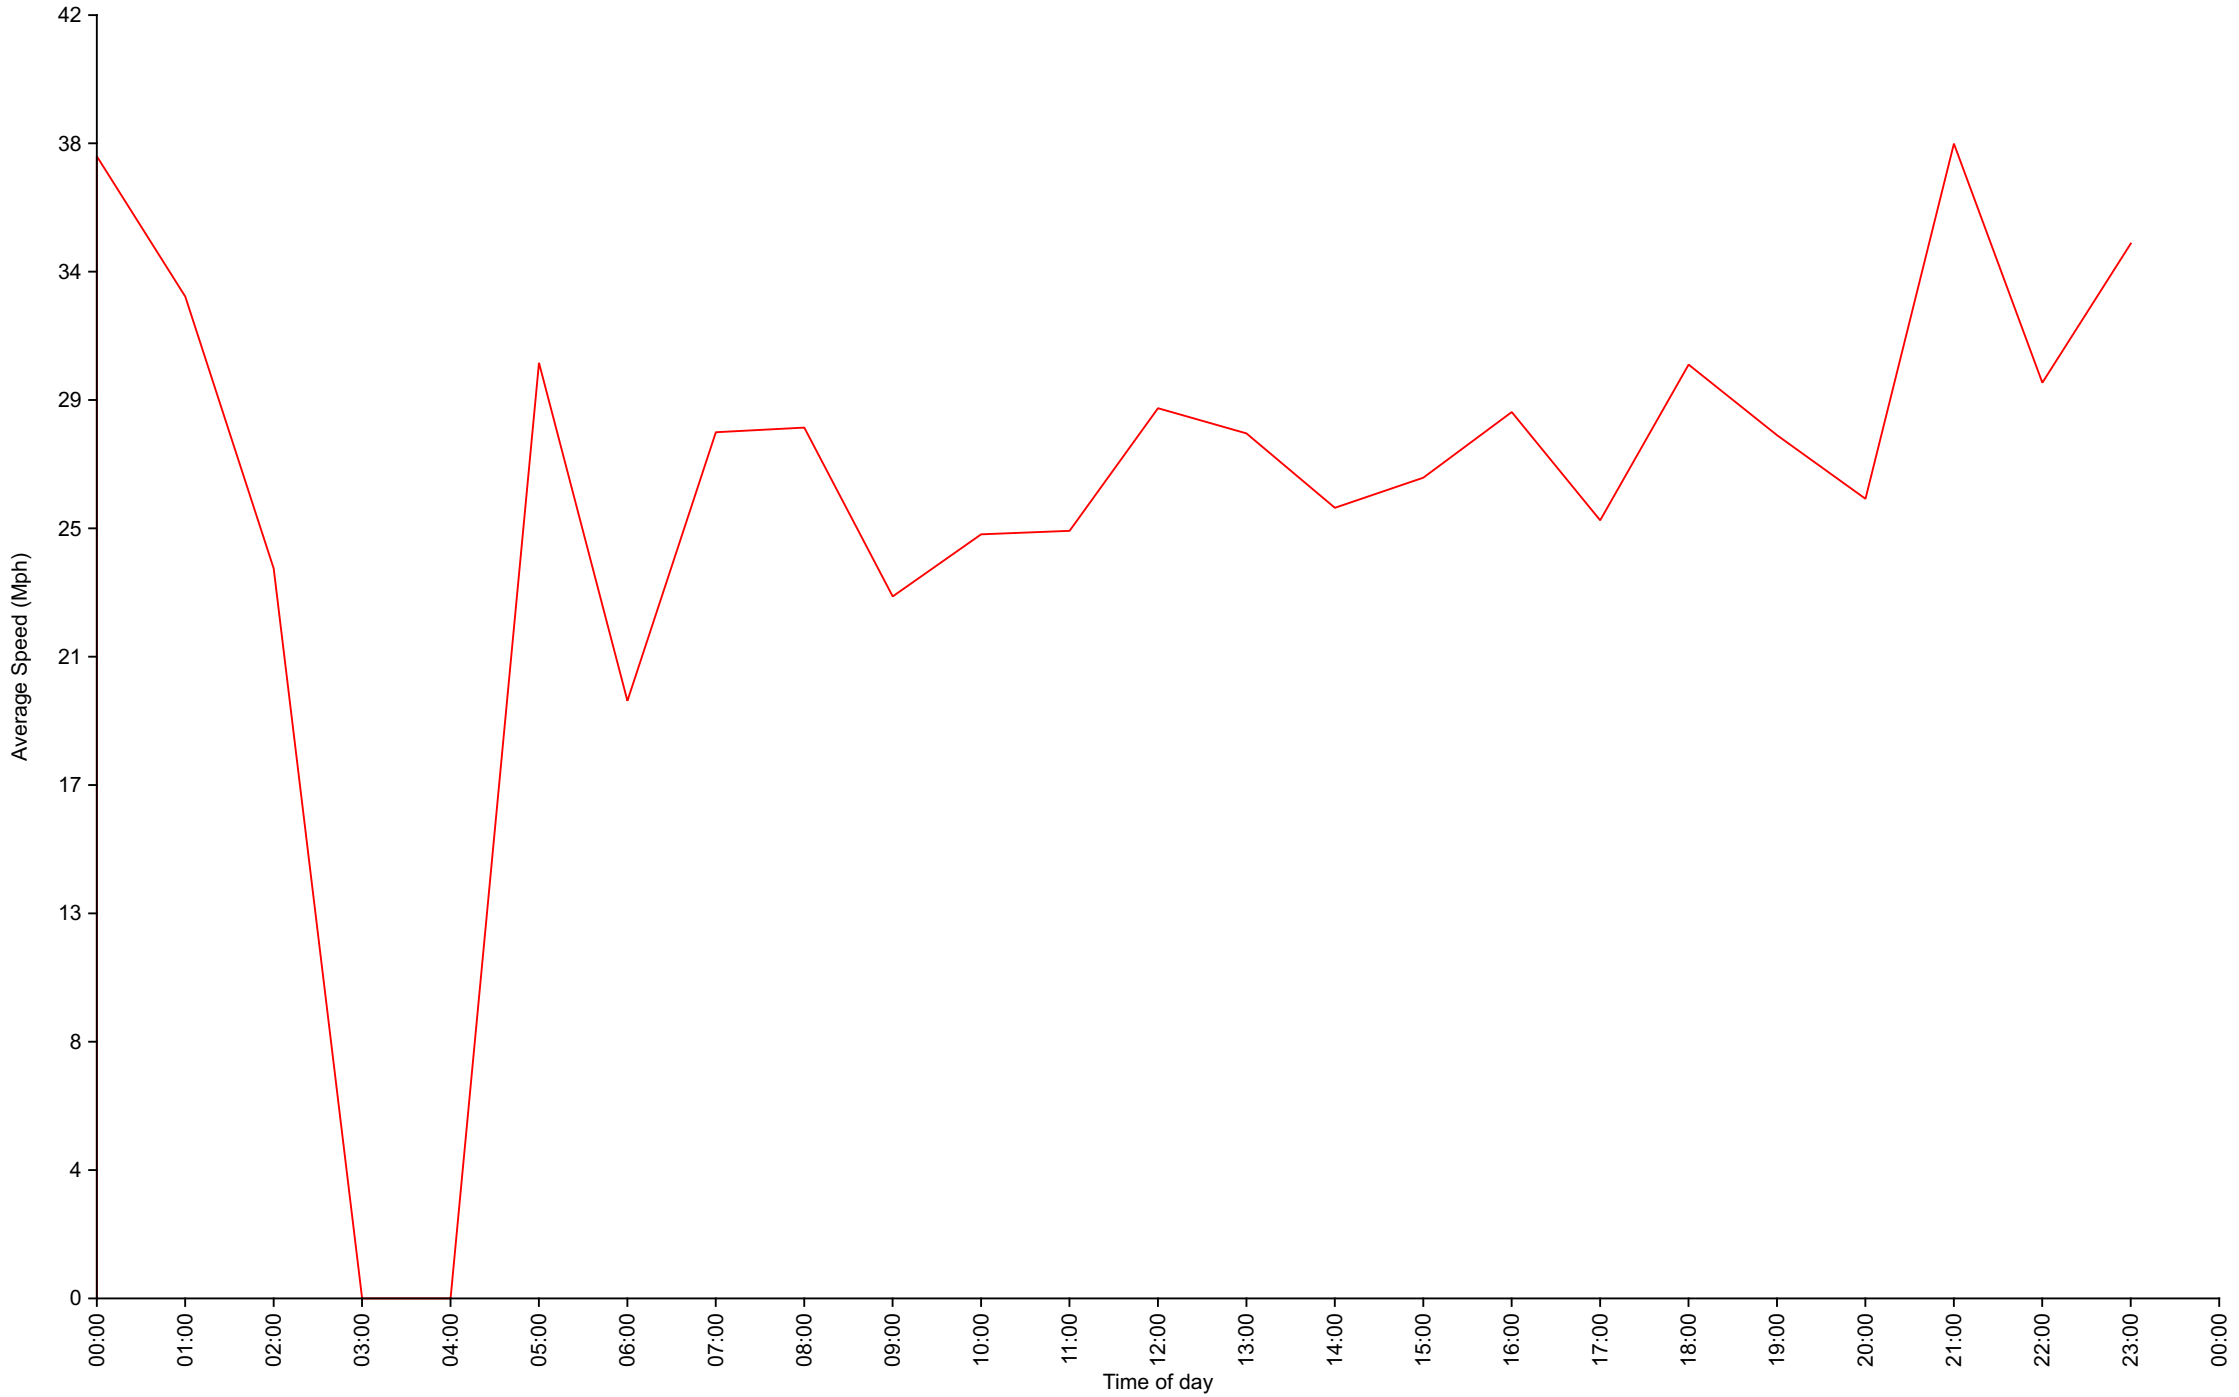

Vehicle Counts By Hour

Daily Overview for Sat Nov 27 2021

(60 Minute Resolution)

Vehicle Counts By Speed Class

Daily Overview for Sat Nov 27 2021

Average Speed By Hour

Daily Overview for Sat Nov 27 2021

(60 Minute Resolution)