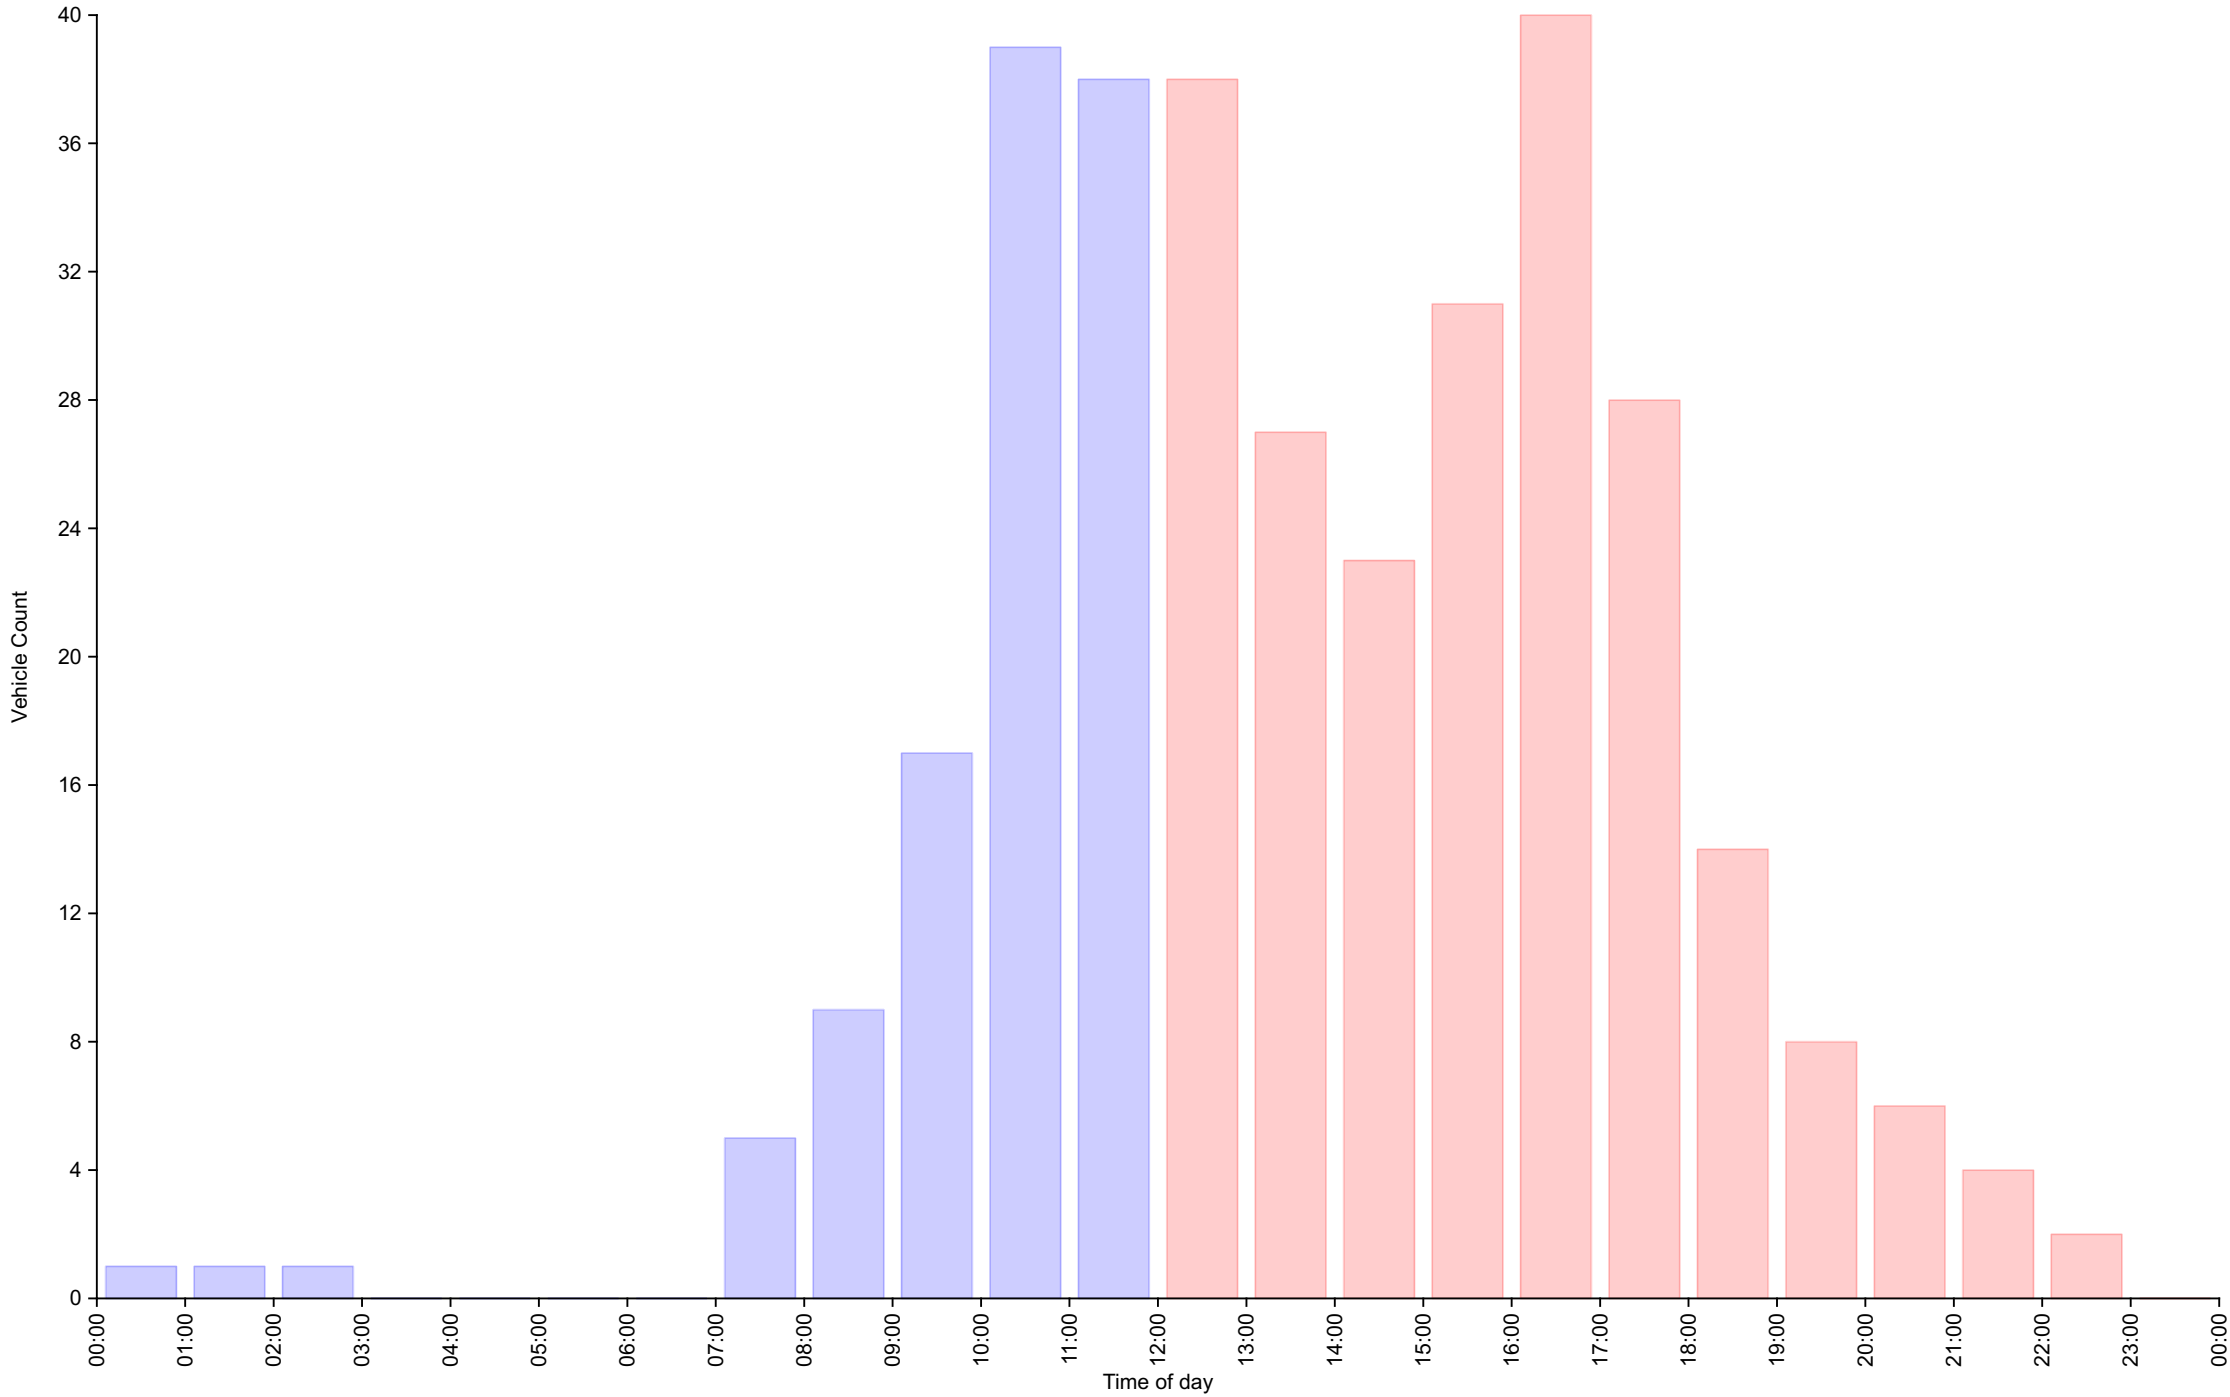

Traffic Report

November - Kew Pendra

Daily Overview for Sun Nov 28 2021

Vehicle Speed Classes (Mph)

	<10	10 20	20 30	30 40	40 50	50 60	60 70	70 80	80 90	90 100	>100	Total	85th Percentile
00:00	0	0	1	0	0	0	0	0	0	0	0	1	27.3
01:00	0	1	0	0	0	0	0	0	0	0	0	1	12.3
02:00	0	0	0	1	0	0	0	0	0	0	0	1	39.2
03:00	0	0	0	0	0	0	0	0	0	0	0	0	0.0
04:00	0	0	0	0	0	0	0	0	0	0	0	0	0.0
05:00	0	0	0	0	0	0	0	0	0	0	0	0	0.0
06:00	0	0	0	0	0	0	0	0	0	0	0	0	0.0
07:00	0	2	0	3	0	0	0	0	0	0	0	5	36.8
08:00	0	4	1	3	1	0	0	0	0	0	0	9	35.6
09:00	0	6	6	2	3	0	0	0	0	0	0	17	35.3
10:00	0	12	10	16	1	0	0	0	0	0	0	39	34.0
11:00	0	9	7	21	1	0	0	0	0	0	0	38	33.6
12:00	0	6	11	14	7	0	0	0	0	0	0	38	40.0
13:00	1	1	9	14	1	1	0	0	0	0	0	27	36.0
14:00	0	3	8	12	0	0	0	0	0	0	0	23	33.1
15:00	0	2	12	13	3	1	0	0	0	0	0	31	35.8
16:00	0	8	20	11	1	0	0	0	0	0	0	40	31.5
17:00	0	2	12	12	2	0	0	0	0	0	0	28	33.8
18:00	0	4	6	3	1	0	0	0	0	0	0	14	32.8
19:00	0	2	1	5	0	0	0	0	0	0	0	8	36.6
20:00	0	1	1	3	0	1	0	0	0	0	0	6	37.2
21:00	0	2	0	1	1	0	0	0	0	0	0	4	38.4
22:00	0	2	0	0	0	0	0	0	0	0	0	2	13.4
23:00	0	0	0	0	0	0	0	0	0	0	0	0	0.0

AM Total	0	34	25	46	6	0	0	0	0	0	0		
PM Total	1	33	80	88	16	3	0	0	0	0	0		

Total	1	67	105	134	22	3	0	0	0	0	0		
Percent	0.30%	20.18%	31.63%	40.36%	6.63%	0.90%	0.00%	0.00%	0.00%	0.00%	0.00%		

Total Vehicles : 332
30th Percentile : 25.7 MPH
50th Percentile : 28.7 MPH
85th Percentile : 34.9 MPH
95th Percentile : 40.9 MPH
Average Speed : 28.2 MPH
Highest Speed : 57.1 MPH

Vehicle Counts By Hour

Daily Overview for Sun Nov 28 2021

(60 Minute Resolution)