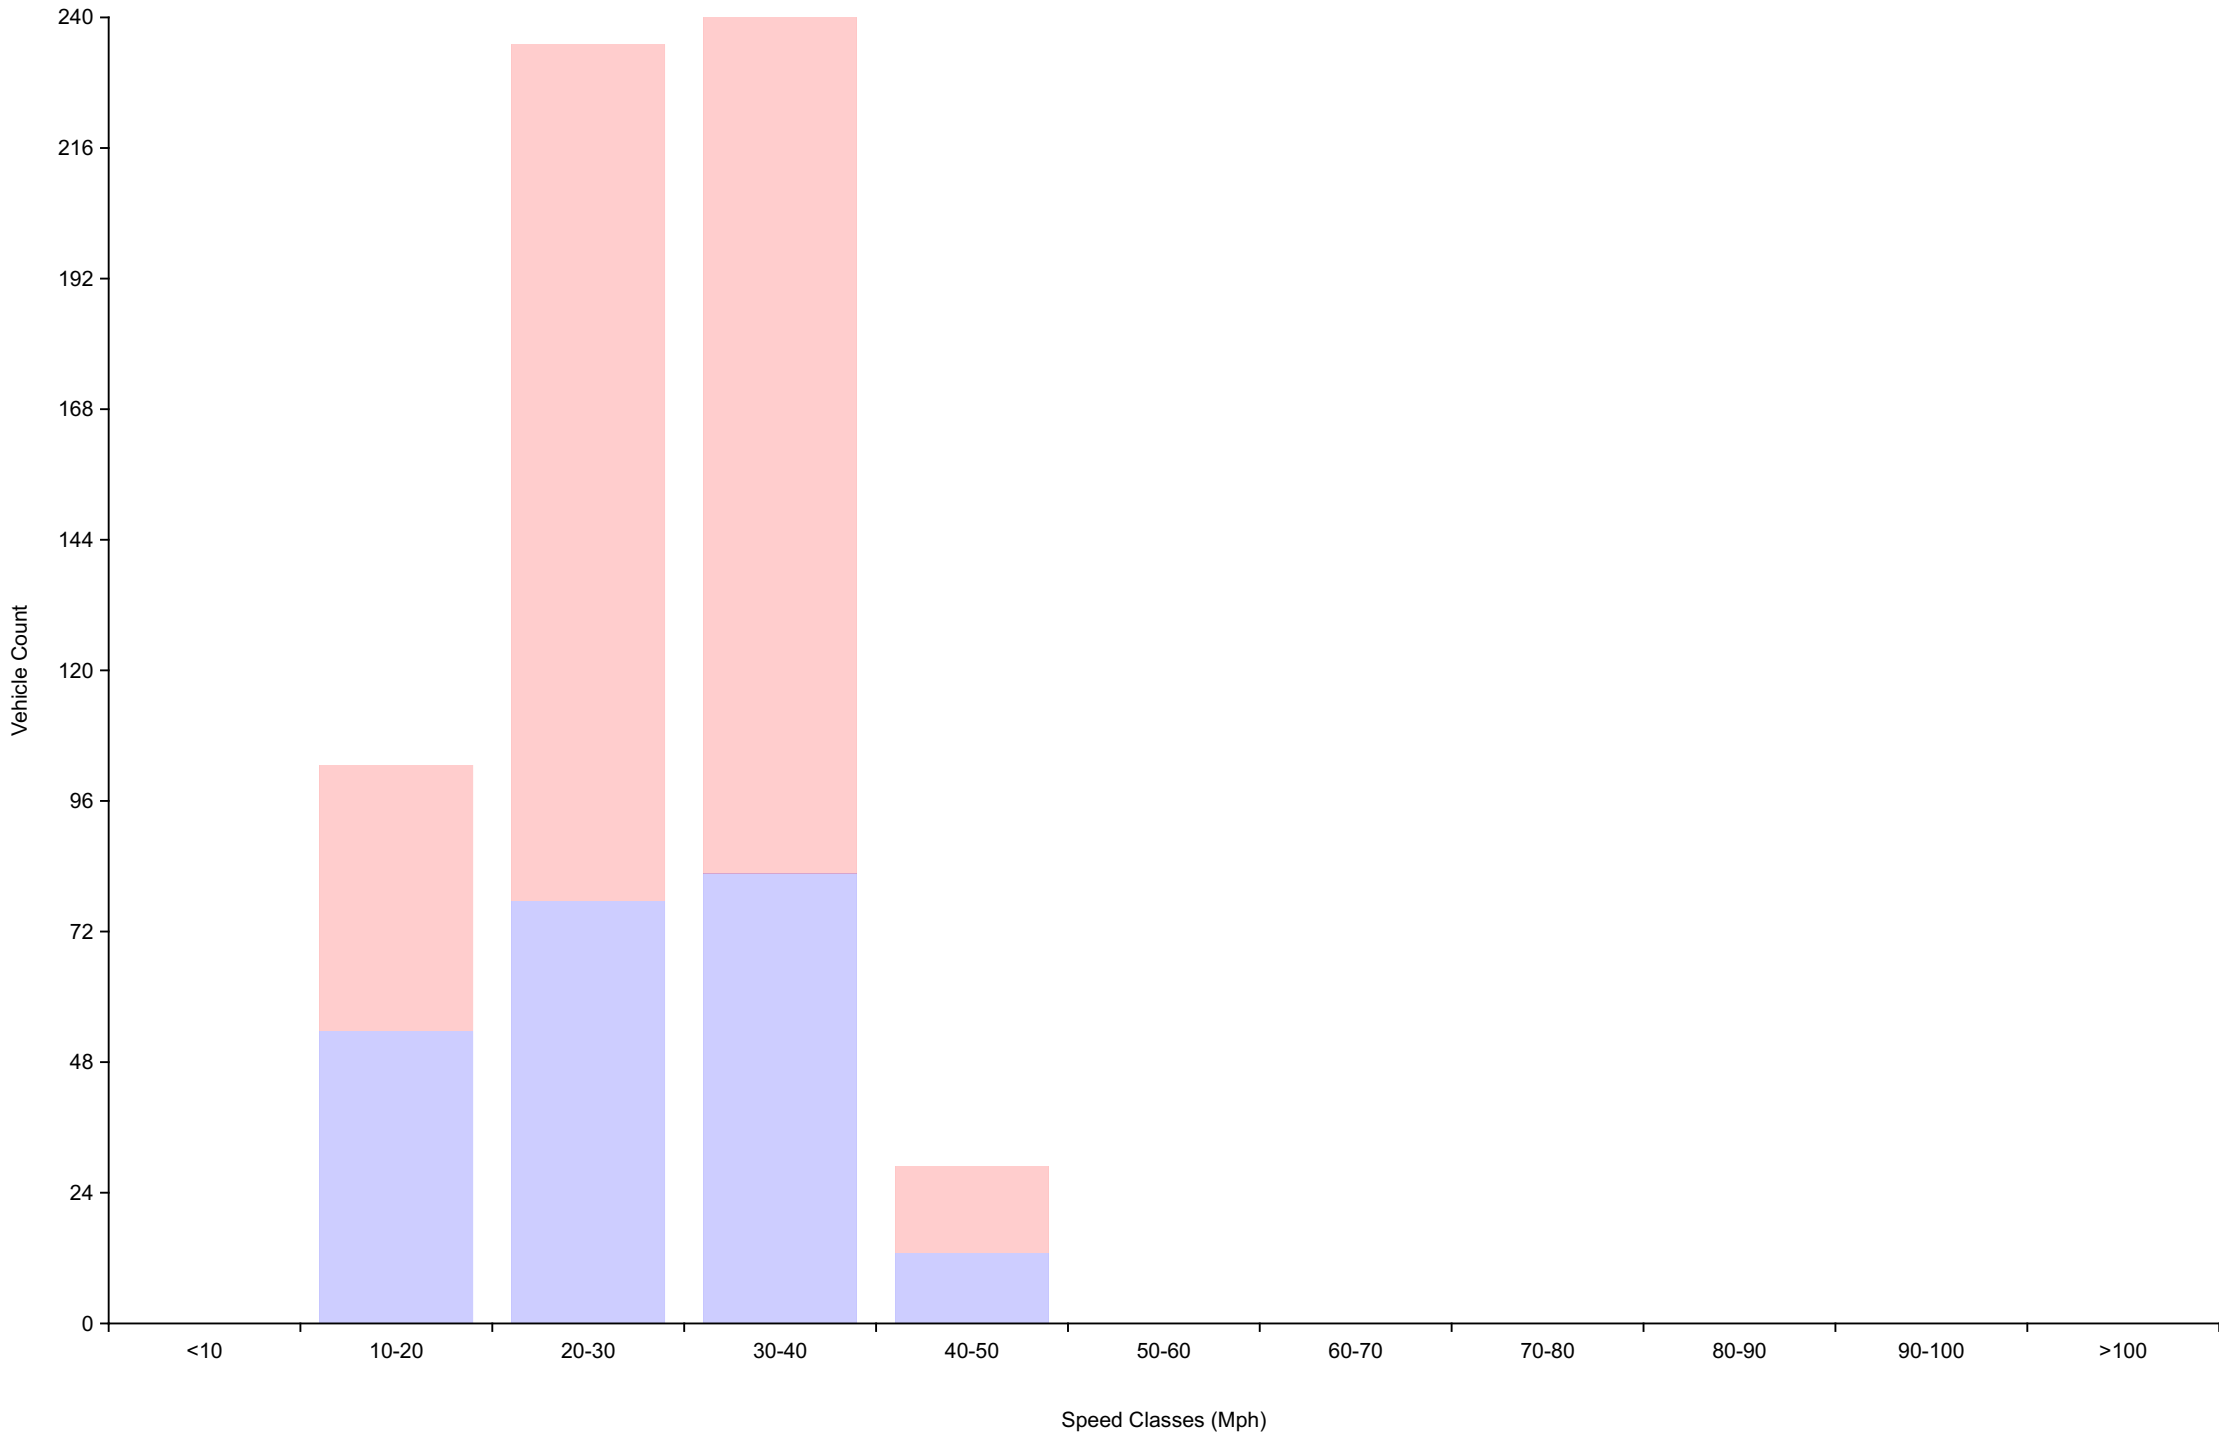

Vehicle Counts By Speed Class

Daily Overview for Fri Nov 19 2021