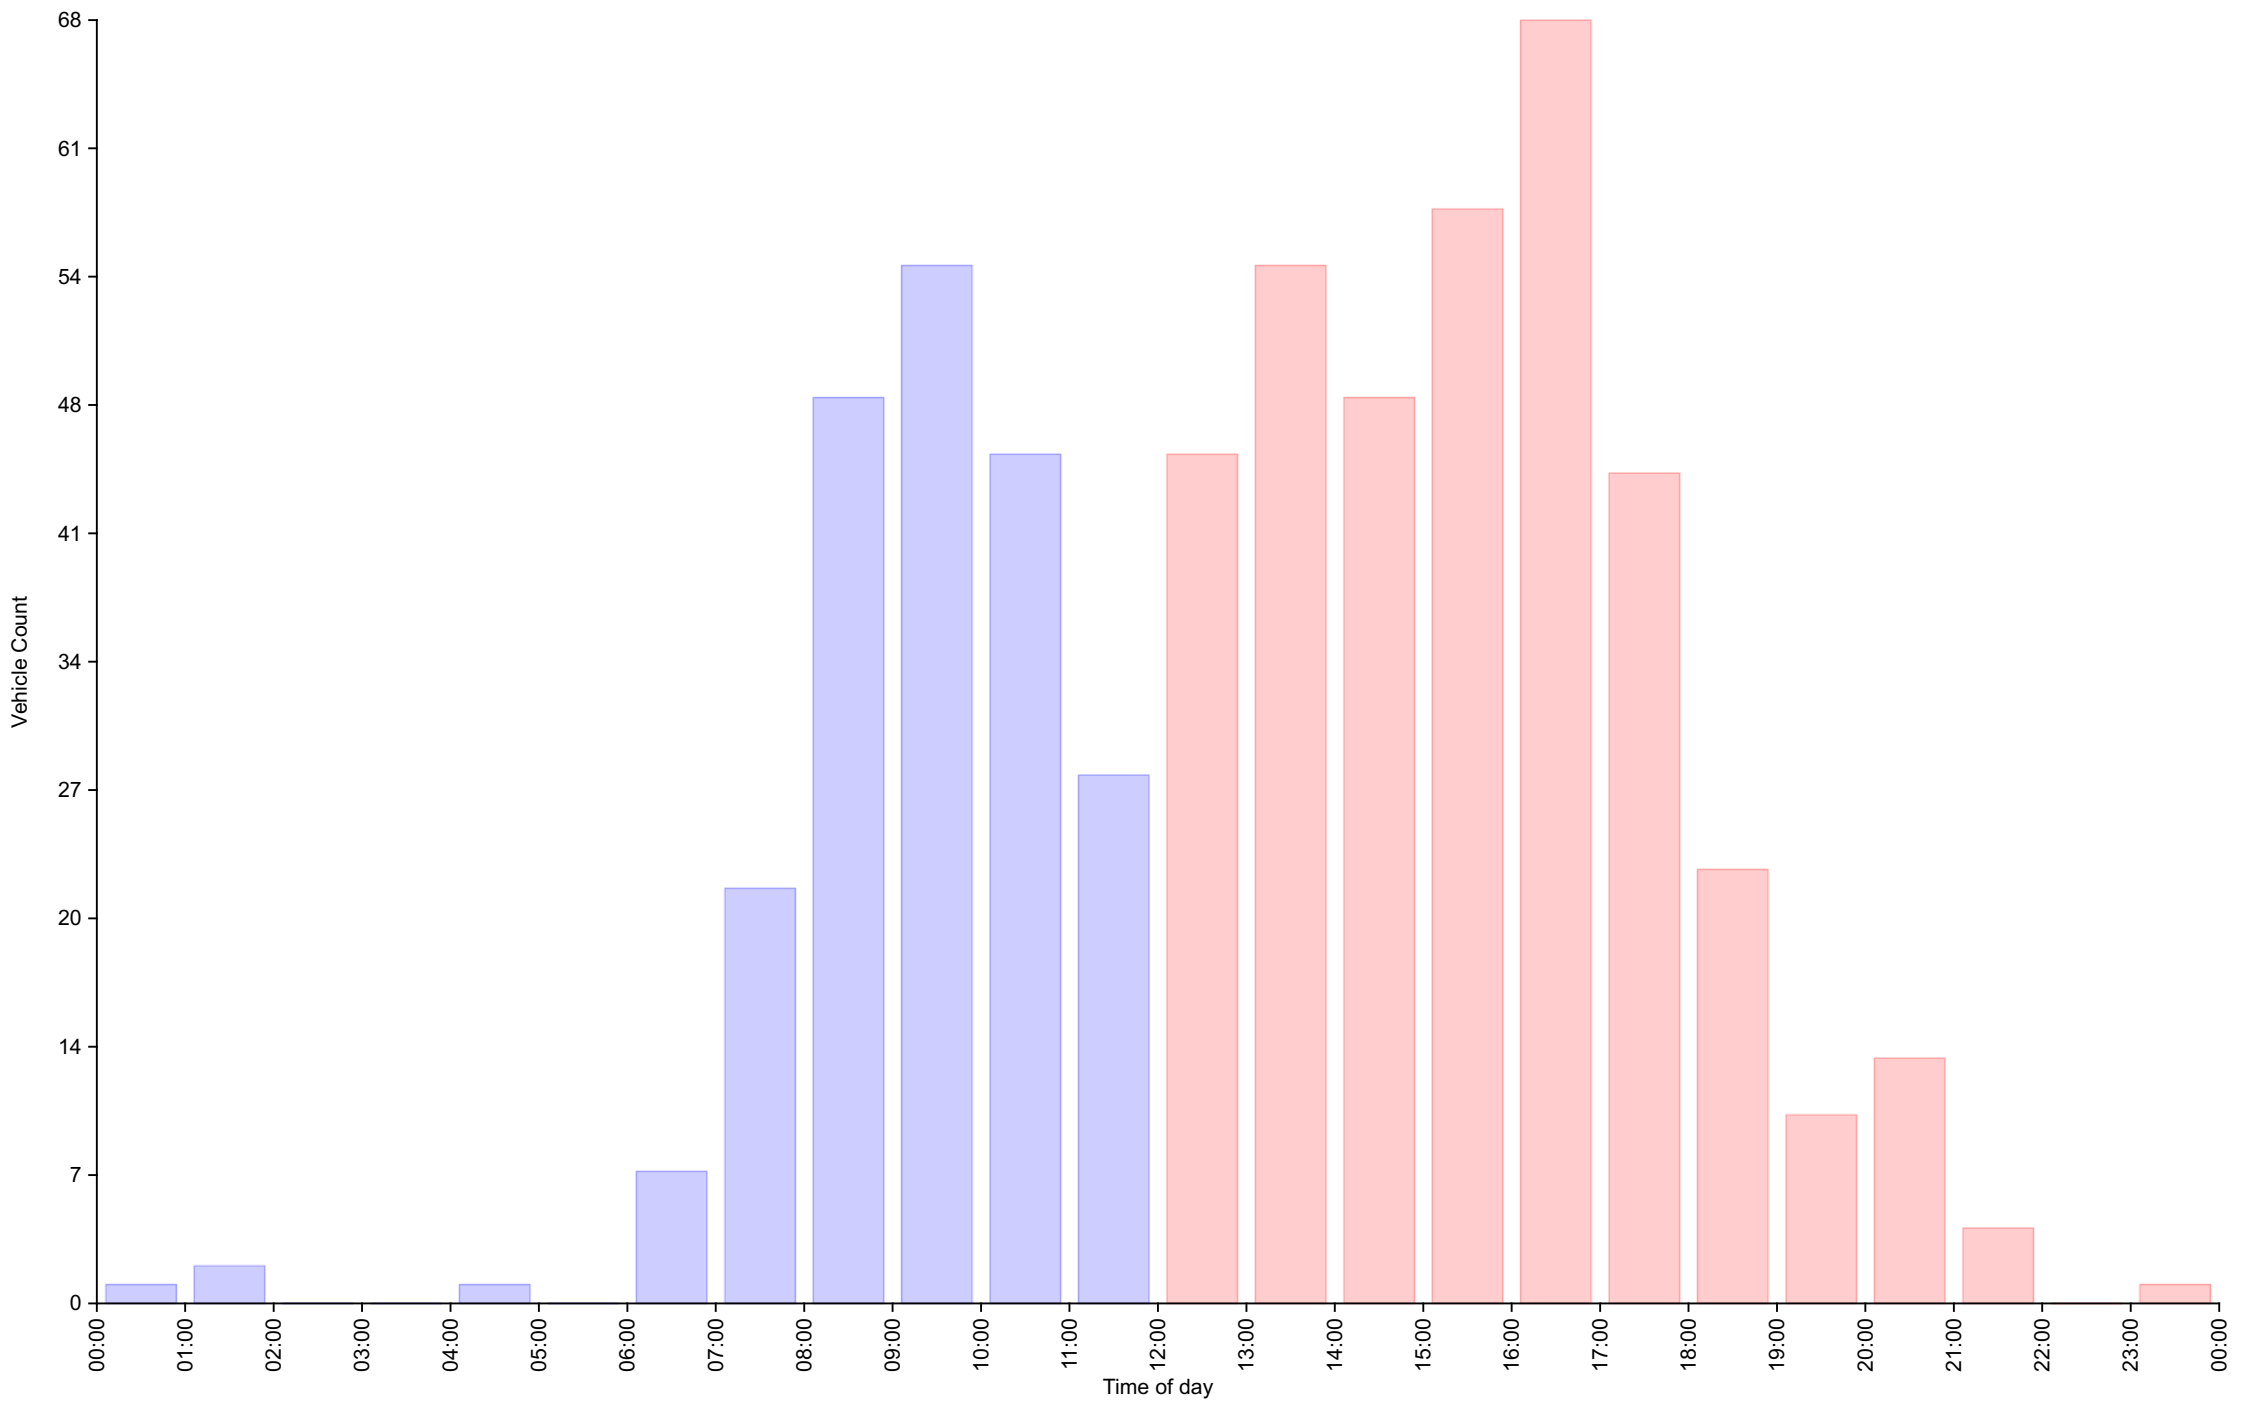

Traffic Report

November - Kew Pendra

Daily Overview for Mon Nov 22 2021

Vehicle Speed Classes (Mph)

	<10	10 20	20 30	30 40	40 50	50 60	60 70	70 80	80 90	90 100	>100	Total	85th Percentile
00:00	0	1	0	0	0	0	0	0	0	0	0	1	16.7
01:00	0	0	0	2	0	0	0	0	0	0	0	2	37.5
02:00	0	0	0	0	0	0	0	0	0	0	0	0	0.0
03:00	0	0	0	0	0	0	0	0	0	0	0	0	0.0
04:00	0	1	0	0	0	0	0	0	0	0	0	1	13.6
05:00	0	0	0	0	0	0	0	0	0	0	0	0	0.0
06:00	0	1	1	3	2	0	0	0	0	0	0	7	39.9
07:00	0	7	5	8	2	0	0	0	0	0	0	22	37.7
08:00	0	12	11	25	0	0	0	0	0	0	0	48	35.3
09:00	0	15	13	24	3	0	0	0	0	0	0	55	35.6
10:00	0	7	18	20	0	0	0	0	0	0	0	45	35.1
11:00	0	3	11	14	0	0	0	0	0	0	0	28	31.8
12:00	0	9	15	19	2	0	0	0	0	0	0	45	33.3
13:00	0	12	23	20	0	0	0	0	0	0	0	55	32.9
14:00	0	8	17	22	1	0	0	0	0	0	0	48	34.7
15:00	0	7	22	27	2	0	0	0	0	0	0	58	35.5
16:00	0	6	29	32	1	0	0	0	0	0	0	68	33.9
17:00	0	2	20	21	1	0	0	0	0	0	0	44	33.6
18:00	0	4	11	8	0	0	0	0	0	0	0	23	33.0
19:00	0	3	4	3	0	0	0	0	0	0	0	10	30.3
20:00	0	0	10	3	0	0	0	0	0	0	0	13	31.0
21:00	0	1	2	1	0	0	0	0	0	0	0	4	30.4
22:00	0	0	0	0	0	0	0	0	0	0	0	0	0.0
23:00	0	0	0	0	1	0	0	0	0	0	0	1	43.6
AM Total	0	47	59	96	7	0	0	0	0	0	0		
PM Total	0	52	153	156	8	0	0	0	0	0	0		
Total	0	99	212	252	15	0	0	0	0	0	0		
Percent	0.00%	17.13%	36.68%	43.60%	2.60%	0.00%	0.00%	0.00%	0.00%	0.00%	0.00%		

Time of day

Total Vehicles : 578
30th Percentile : 25.8 MPH
50th Percentile : 28.6 MPH
85th Percentile : 34.7 MPH
95th Percentile : 38.0 MPH
Average Speed : 28.1 MPH
Highest Speed : 47.3 MPH

Vehicle Counts By Hour

Daily Overview for Mon Nov 22 2021
(60 Minute Resolution)