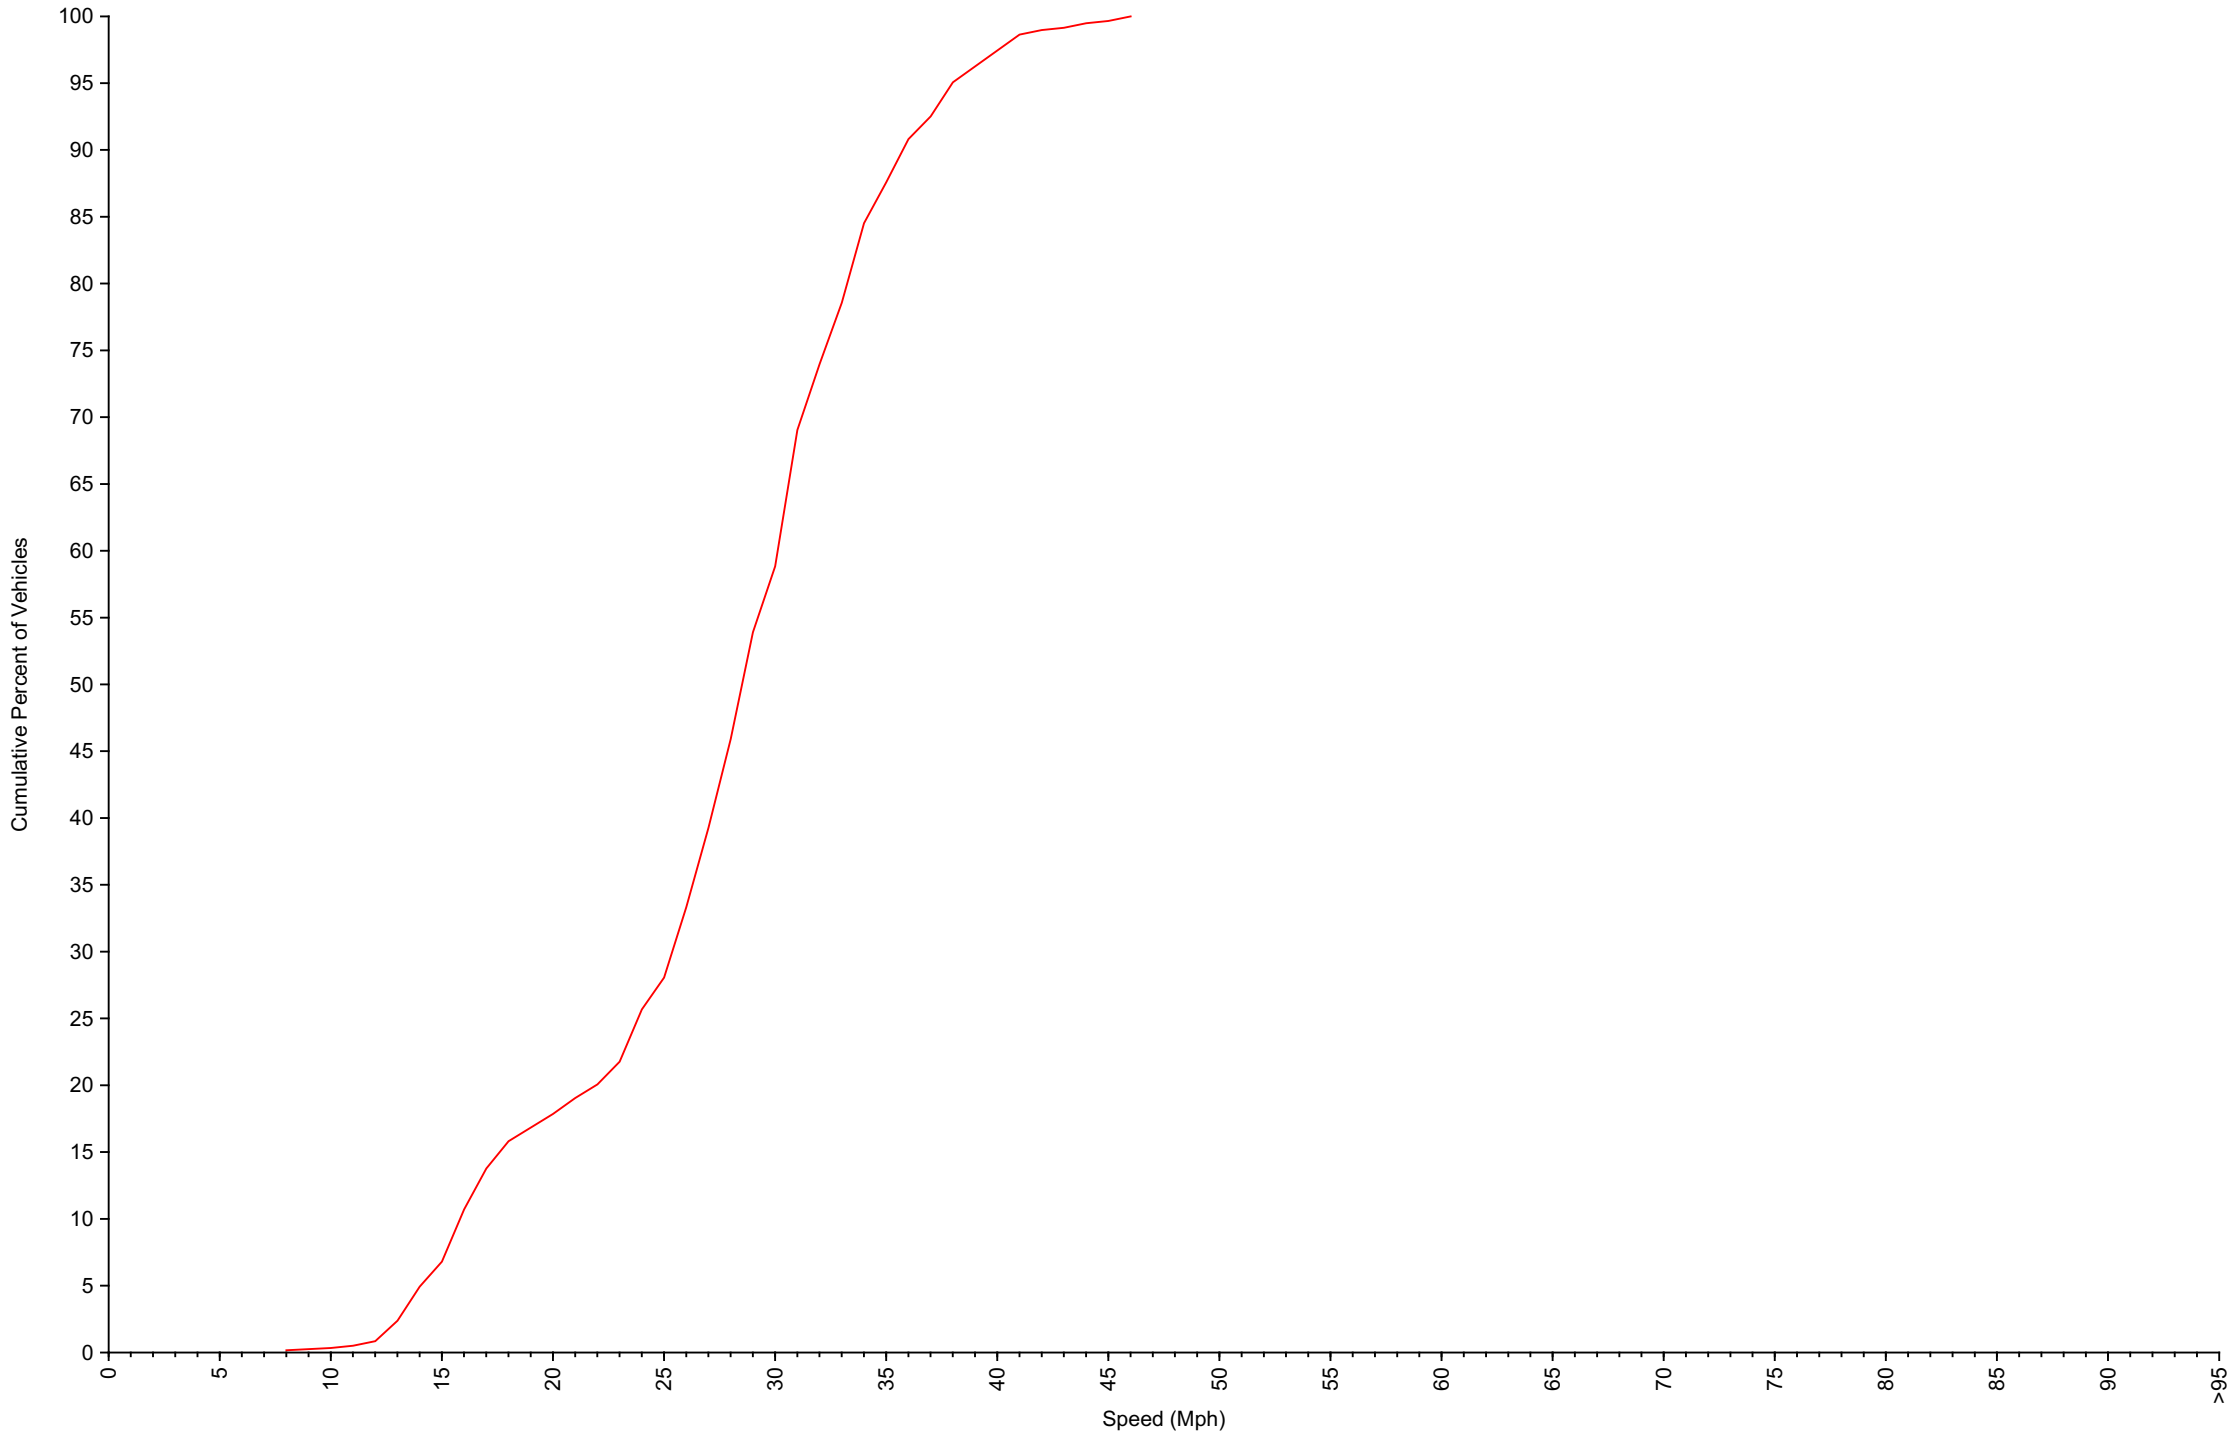

Cumulative Speed Distribution Curve

Daily Overview for Wed Nov 24 2021

Traffic Report

November - Kew Pendra

Daily Overview for Thu Nov 25 2021

Vehicle Speed Classes (Mph)

	<10	10 20	20 30	30 40	40 50	50 60	60 70	70 80	80 90	90 100	>100	Total	85th Percentile
00:00	0	0	0	1	0	0	0	0	0	0	0	1	35.9
01:00	0	0	0	0	0	0	0	0	0	0	0	0	0.0
02:00	0	1	0	0	0	0	0	0	0	0	0	1	18.6
03:00	0	0	0	0	0	0	0	0	0	0	0	0	0.0
04:00	0	1	0	0	0	0	0	0	0	0	0	1	14.6
05:00	0	0	0	0	0	0	0	0	0	0	0	0	0.0
06:00	0	1	3	2	1	0	0	0	0	0	0	7	37.7
07:00	0	10	5	5	1	0	0	0	0	0	0	21	34.8
08:00	0	10	14	25	1	0	0	0	0	0	0	50	34.5
09:00	0	6	17	23	2	0	0	0	0	0	0	48	34.8
10:00	0	6	20	26	1	0	0	0	0	0	0	53	34.8
11:00	0	5	16	15	1	0	0	0	0	0	0	37	35.3
12:00	0	1	15	7	0	0	0	0	0	0	0	23	31.5
13:00	0	4	13	9	0	0	0	0	0	0	0	26	33.4
14:00	0	6	12	25	4	0	0	0	0	0	0	47	36.0
15:00	0	6	20	21	4	0	0	0	0	0	0	51	34.7
16:00	0	3	12	13	0	0	0	0	0	0	0	28	33.4
17:00	0	7	10	8	0	0	0	0	0	0	0	25	31.1
18:00	0	5	9	9	1	1	0	0	0	0	0	25	36.3
19:00	0	3	7	4	1	0	0	0	0	0	0	15	35.8
20:00	0	1	1	4	0	0	0	0	0	0	0	6	35.1
21:00	0	0	2	3	0	0	0	0	0	0	0	5	33.0
22:00	0	0	1	3	0	0	0	0	0	0	0	4	35.2
23:00	0	0	0	0	0	0	0	0	0	0	0	0	0.0

AM Total	0	40	75	97	7	0	0	0	0	0	0		
PM Total	0	36	102	106	10	1	0	0	0	0	0		

Total	0	76	177	203	17	1	0	0	0	0	0		
Percent	0.00%	16.03%	37.34%	42.83%	3.59%	0.21%	0.00%	0.00%	0.00%	0.00%	0.00%		

Total Vehicles : 474
30th Percentile : 25.6 MPH
50th Percentile : 28.5 MPH
85th Percentile : 34.8 MPH
95th Percentile : 38.0 MPH
Average Speed : 28.2 MPH
Highest Speed : 50.6 MPH