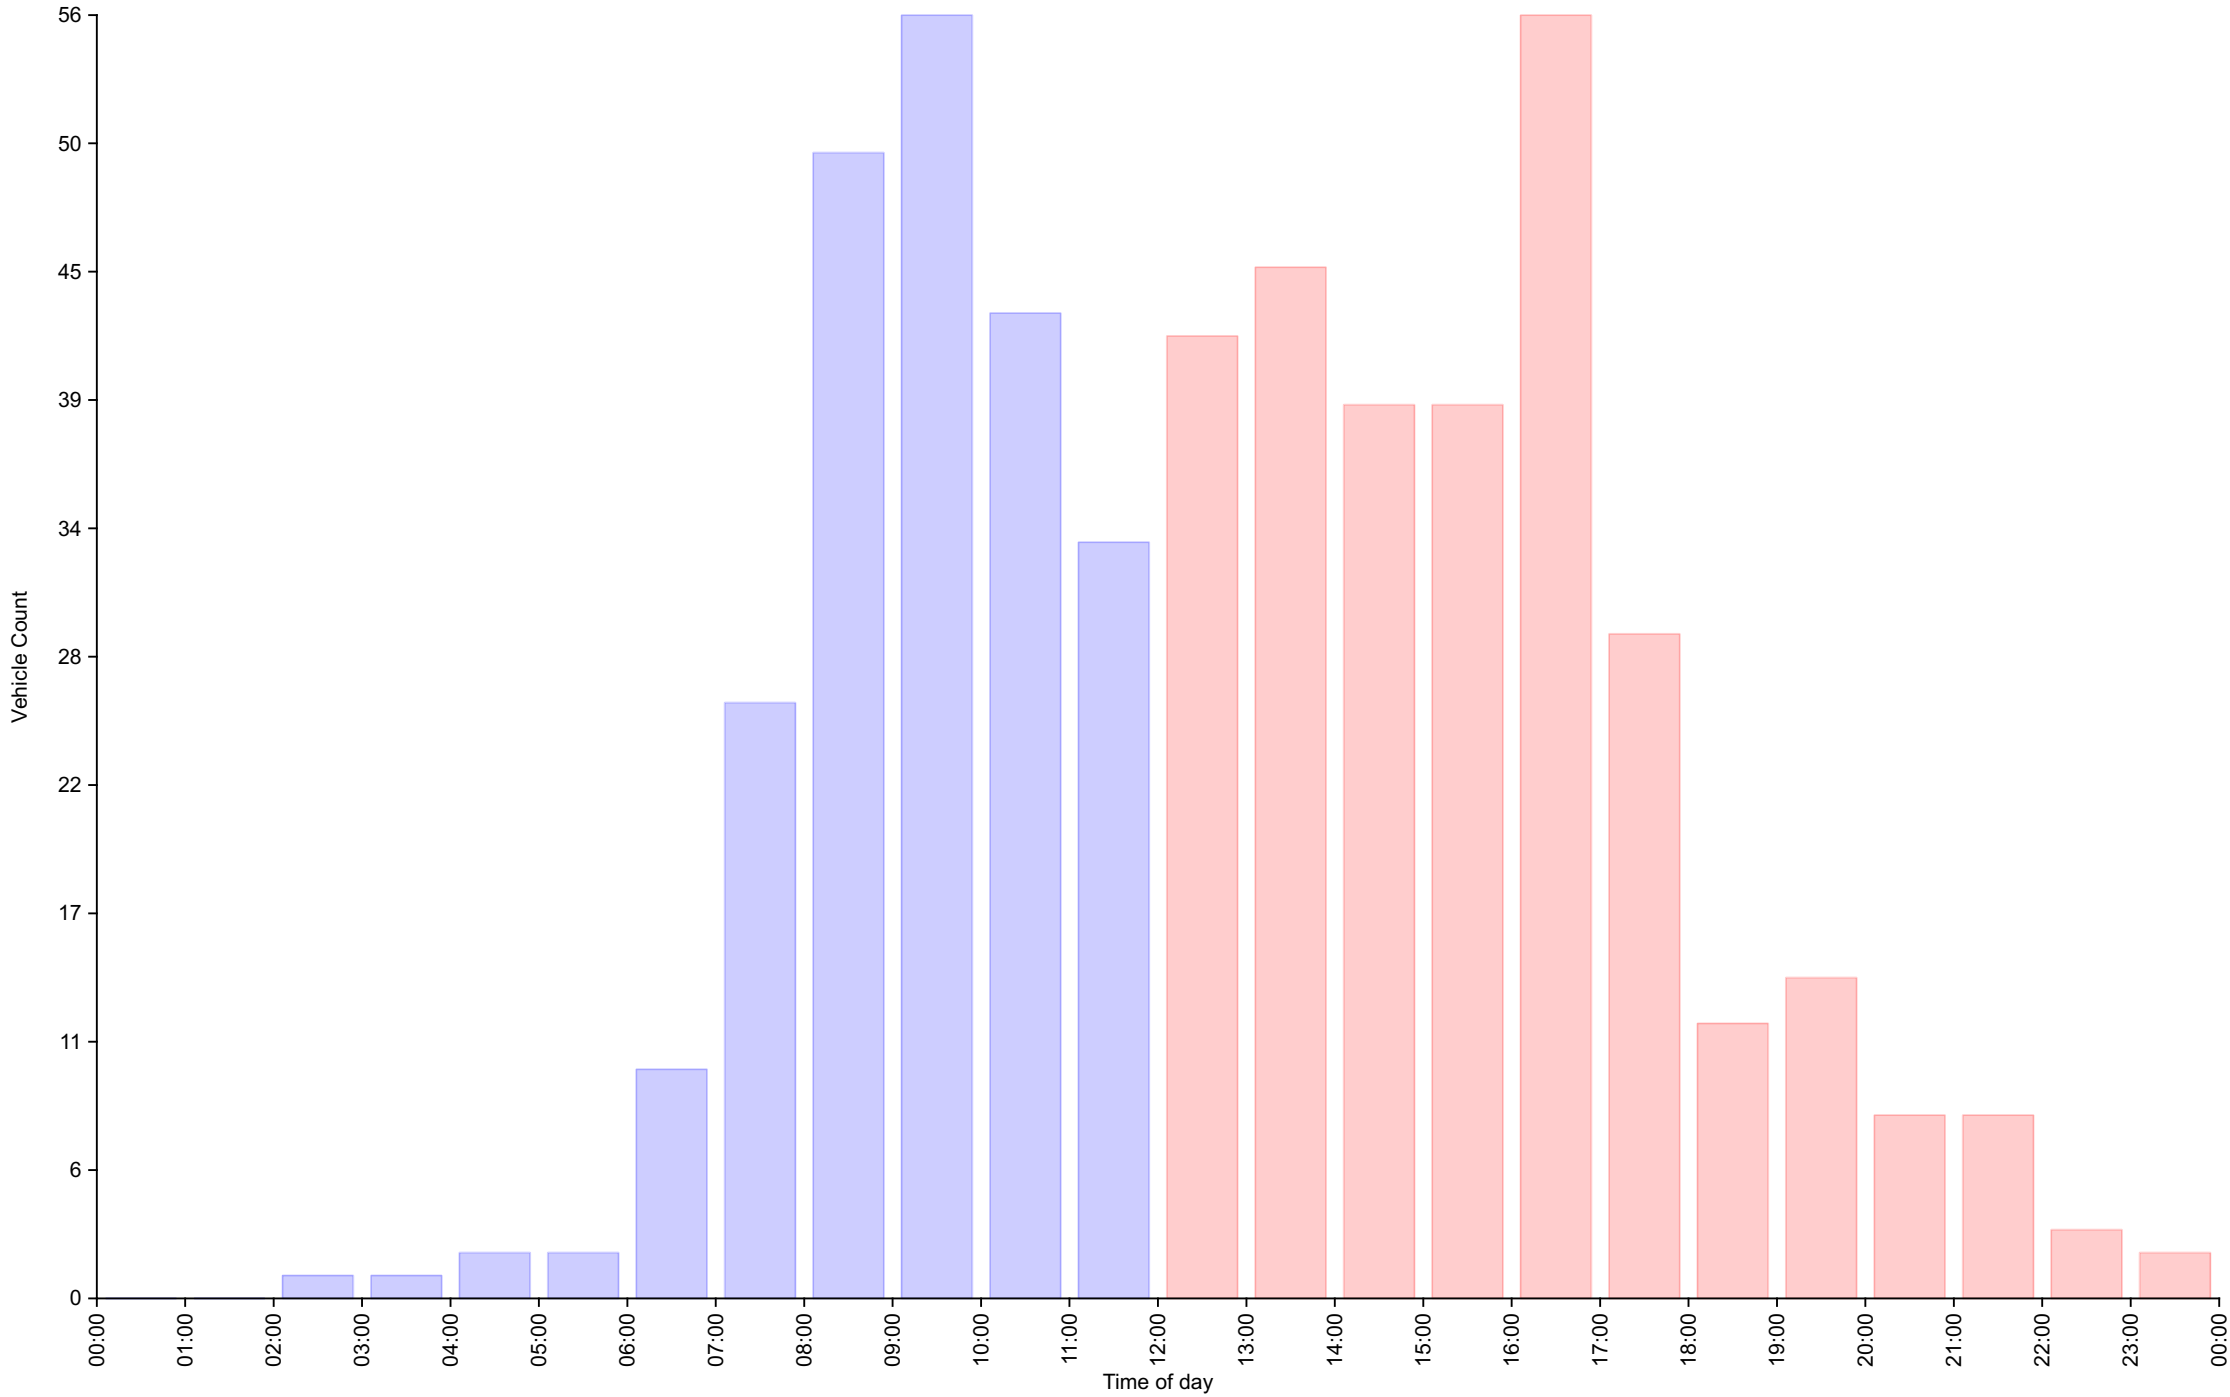

Traffic Report

November - Kew Pendra

Daily Overview for Thu Nov 18 2021

Vehicle Speed Classes (Mph)

	Vehicle Speed Classes (Mph)												Total	85th Percentile	
	<10	10 20	20 30	30 40	40 50	50 60	60 70	70 80	80 90	90 100	>100				
00:00	0	0	0	0	0	0	0	0	0	0	0	0	0	0	0.0
01:00	0	0	0	0	0	0	0	0	0	0	0	0	0	0	0.0
02:00	0	0	0	1	0	0	0	0	0	0	0	0	1	34.0	
03:00	0	1	0	0	0	0	0	0	0	0	0	0	1	18.5	
04:00	0	2	0	0	0	0	0	0	0	0	0	0	2	14.7	
05:00	0	0	0	1	1	0	0	0	0	0	0	0	2	42.3	
06:00	0	2	5	2	1	0	0	0	0	0	0	0	10	34.5	
07:00	0	8	4	10	4	0	0	0	0	0	0	0	26	38.4	
08:00	0	10	16	21	3	0	0	0	0	0	0	0	50	35.4	
09:00	0	11	19	24	2	0	0	0	0	0	0	0	56	35.1	
10:00	0	2	19	19	3	0	0	0	0	0	0	0	43	34.9	
11:00	0	2	16	14	1	0	0	0	0	0	0	0	33	33.7	
12:00	0	3	15	23	1	0	0	0	0	0	0	0	42	34.9	
13:00	0	4	16	23	2	0	0	0	0	0	0	0	45	34.6	
14:00	0	11	13	15	0	0	0	0	0	0	0	0	39	33.4	
15:00	0	8	12	18	1	0	0	0	0	0	0	0	39	33.1	
16:00	0	5	20	29	2	0	0	0	0	0	0	0	56	34.1	
17:00	0	6	12	11	0	0	0	0	0	0	0	0	29	34.6	
18:00	0	2	5	5	0	0	0	0	0	0	0	0	12	33.2	
19:00	0	4	5	5	0	0	0	0	0	0	0	0	14	32.9	
20:00	0	0	4	4	0	0	0	0	0	0	0	0	8	30.8	
21:00	0	1	3	3	1	0	0	0	0	0	0	0	8	33.6	
22:00	0	1	0	1	1	0	0	0	0	0	0	0	3	37.0	
23:00	0	0	1	1	0	0	0	0	0	0	0	0	2	32.5	

AM Total	0	38	79	92	15	0	0	0	0	0	0	0		
PM Total	0	45	106	138	8	0	0	0	0	0	0	0		

Total	0	83	185	230	23	0	0	0	0	0	0	0		
Percent	0.00%	15.93%	35.51%	44.15%	4.41%	0.00%	0.00%	0.00%	0.00%	0.00%	0.00%	0.00%		

Total Vehicles : 521
30th Percentile : 25.5 MPH
50th Percentile : 28.8 MPH
85th Percentile : 34.7 MPH
95th Percentile : 38.0 MPH
Average Speed : 28.4 MPH
Highest Speed : 48.0 MPH

Vehicle Counts By Hour

Daily Overview for Thu Nov 18 2021

(60 Minute Resolution)