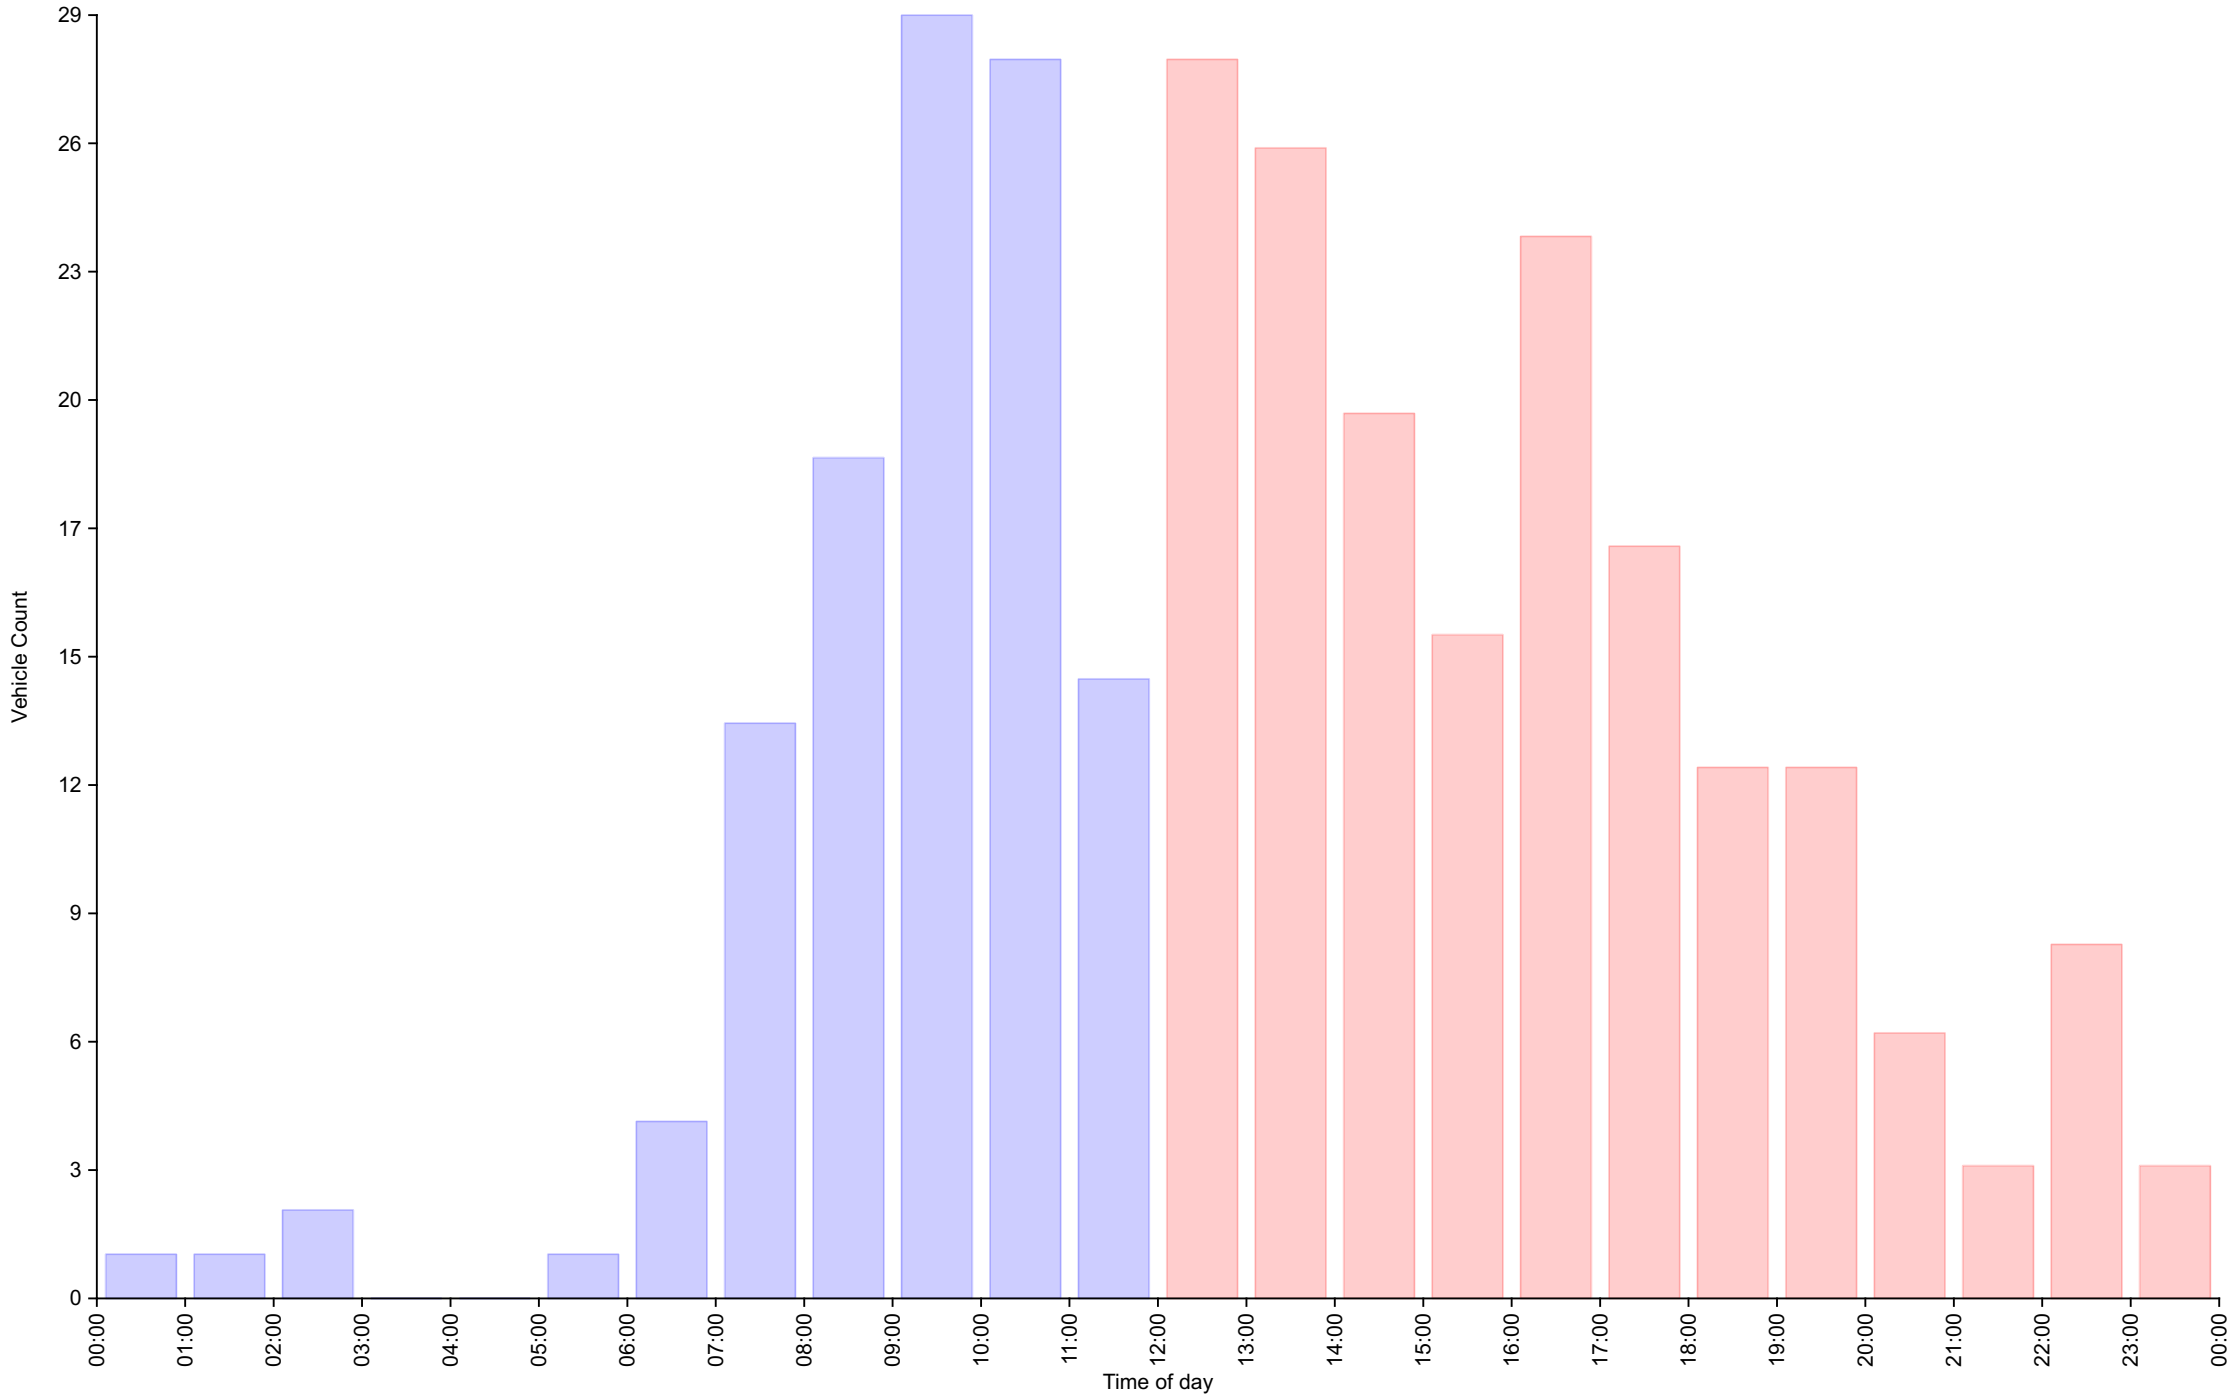

Traffic Report

November - Kew Pendra

Daily Overview for Sat Nov 27 2021

Vehicle Speed Classes (Mph)

	<10	10 20	20 30	30 40	40 50	50 60	60 70	70 80	80 90	90 100	>100	Total	85th Percentile
00:00	0	0	0	1	0	0	0	0	0	0	0	1	37.4
01:00	0	0	0	1	0	0	0	0	0	0	0	1	32.8
02:00	0	1	0	1	0	0	0	0	0	0	0	2	27.2
03:00	0	0	0	0	0	0	0	0	0	0	0	0	0.0
04:00	0	0	0	0	0	0	0	0	0	0	0	0	0.0
05:00	0	0	0	1	0	0	0	0	0	0	0	1	30.6
06:00	0	2	1	1	0	0	0	0	0	0	0	4	27.0
07:00	0	4	2	6	1	0	0	0	0	0	0	13	38.0
08:00	0	2	9	8	0	0	0	0	0	0	0	19	32.3
09:00	0	10	12	7	0	0	0	0	0	0	0	29	31.7
10:00	0	7	11	10	0	0	0	0	0	0	0	28	31.5
11:00	0	3	7	4	0	0	0	0	0	0	0	14	30.3
12:00	0	5	8	12	3	0	0	0	0	0	0	28	35.8
13:00	0	4	9	13	0	0	0	0	0	0	0	26	35.1
14:00	0	6	4	9	1	0	0	0	0	0	0	20	34.0
15:00	0	3	8	4	0	0	0	0	0	0	0	15	31.6
16:00	0	2	10	11	1	0	0	0	0	0	0	24	33.7
17:00	0	4	9	4	0	0	0	0	0	0	0	17	31.3
18:00	0	2	1	9	0	0	0	0	0	0	0	12	35.4
19:00	0	2	5	5	0	0	0	0	0	0	0	12	34.2
20:00	0	2	1	3	0	0	0	0	0	0	0	6	32.4
21:00	0	0	0	2	1	0	0	0	0	0	0	3	40.1
22:00	0	1	3	3	1	0	0	0	0	0	0	8	33.4
23:00	0	0	0	3	0	0	0	0	0	0	0	3	36.8

AM Total	0	29	42	40	1	0	0	0	0	0	0		
PM Total	0	31	58	78	7	0	0	0	0	0	0		

Total	0	60	100	118	8	0	0	0	0	0	0		
Percent	0.00%	20.98%	34.97%	41.26%	2.80%	0.00%	0.00%	0.00%	0.00%	0.00%	0.00%		

Total Vehicles : 286
30th Percentile : 24.9 MPH
50th Percentile : 28.2 MPH
85th Percentile : 33.8 MPH
95th Percentile : 37.9 MPH
Average Speed : 27.2 MPH
Highest Speed : 46.0 MPH

Vehicle Counts By Hour

Daily Overview for Sat Nov 27 2021

(60 Minute Resolution)