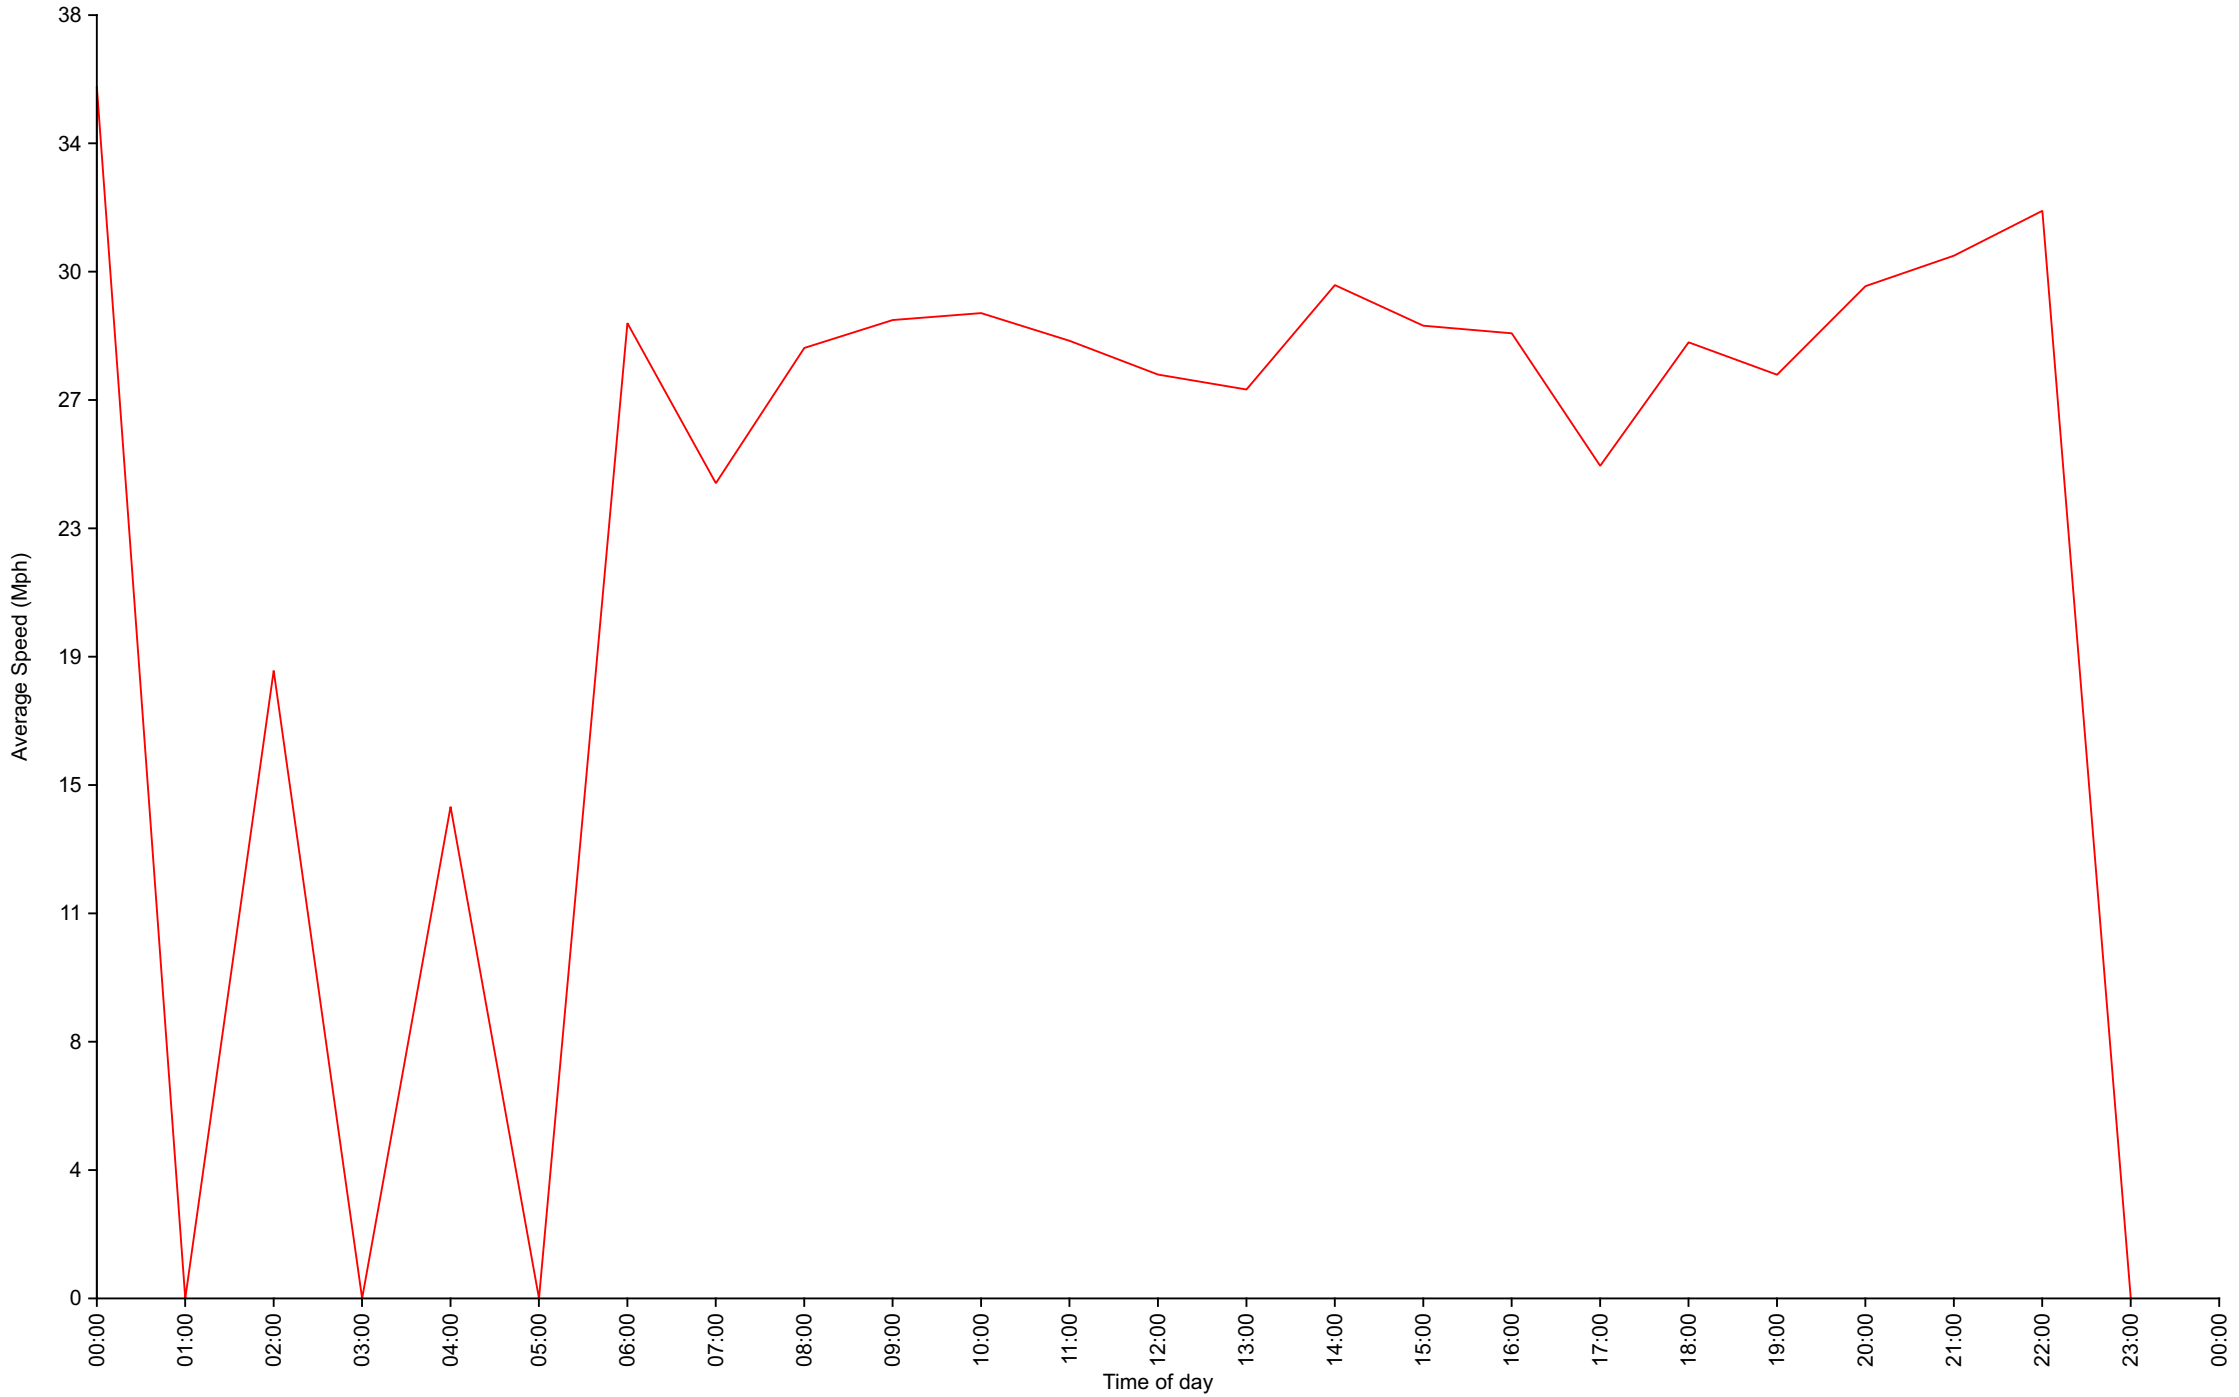

Vehicle Counts By Hour

Daily Overview for Thu Nov 25 2021

(60 Minute Resolution)

Vehicle Counts By Speed Class

Daily Overview for Thu Nov 25 2021

Average Speed By Hour

Daily Overview for Thu Nov 25 2021

(60 Minute Resolution)