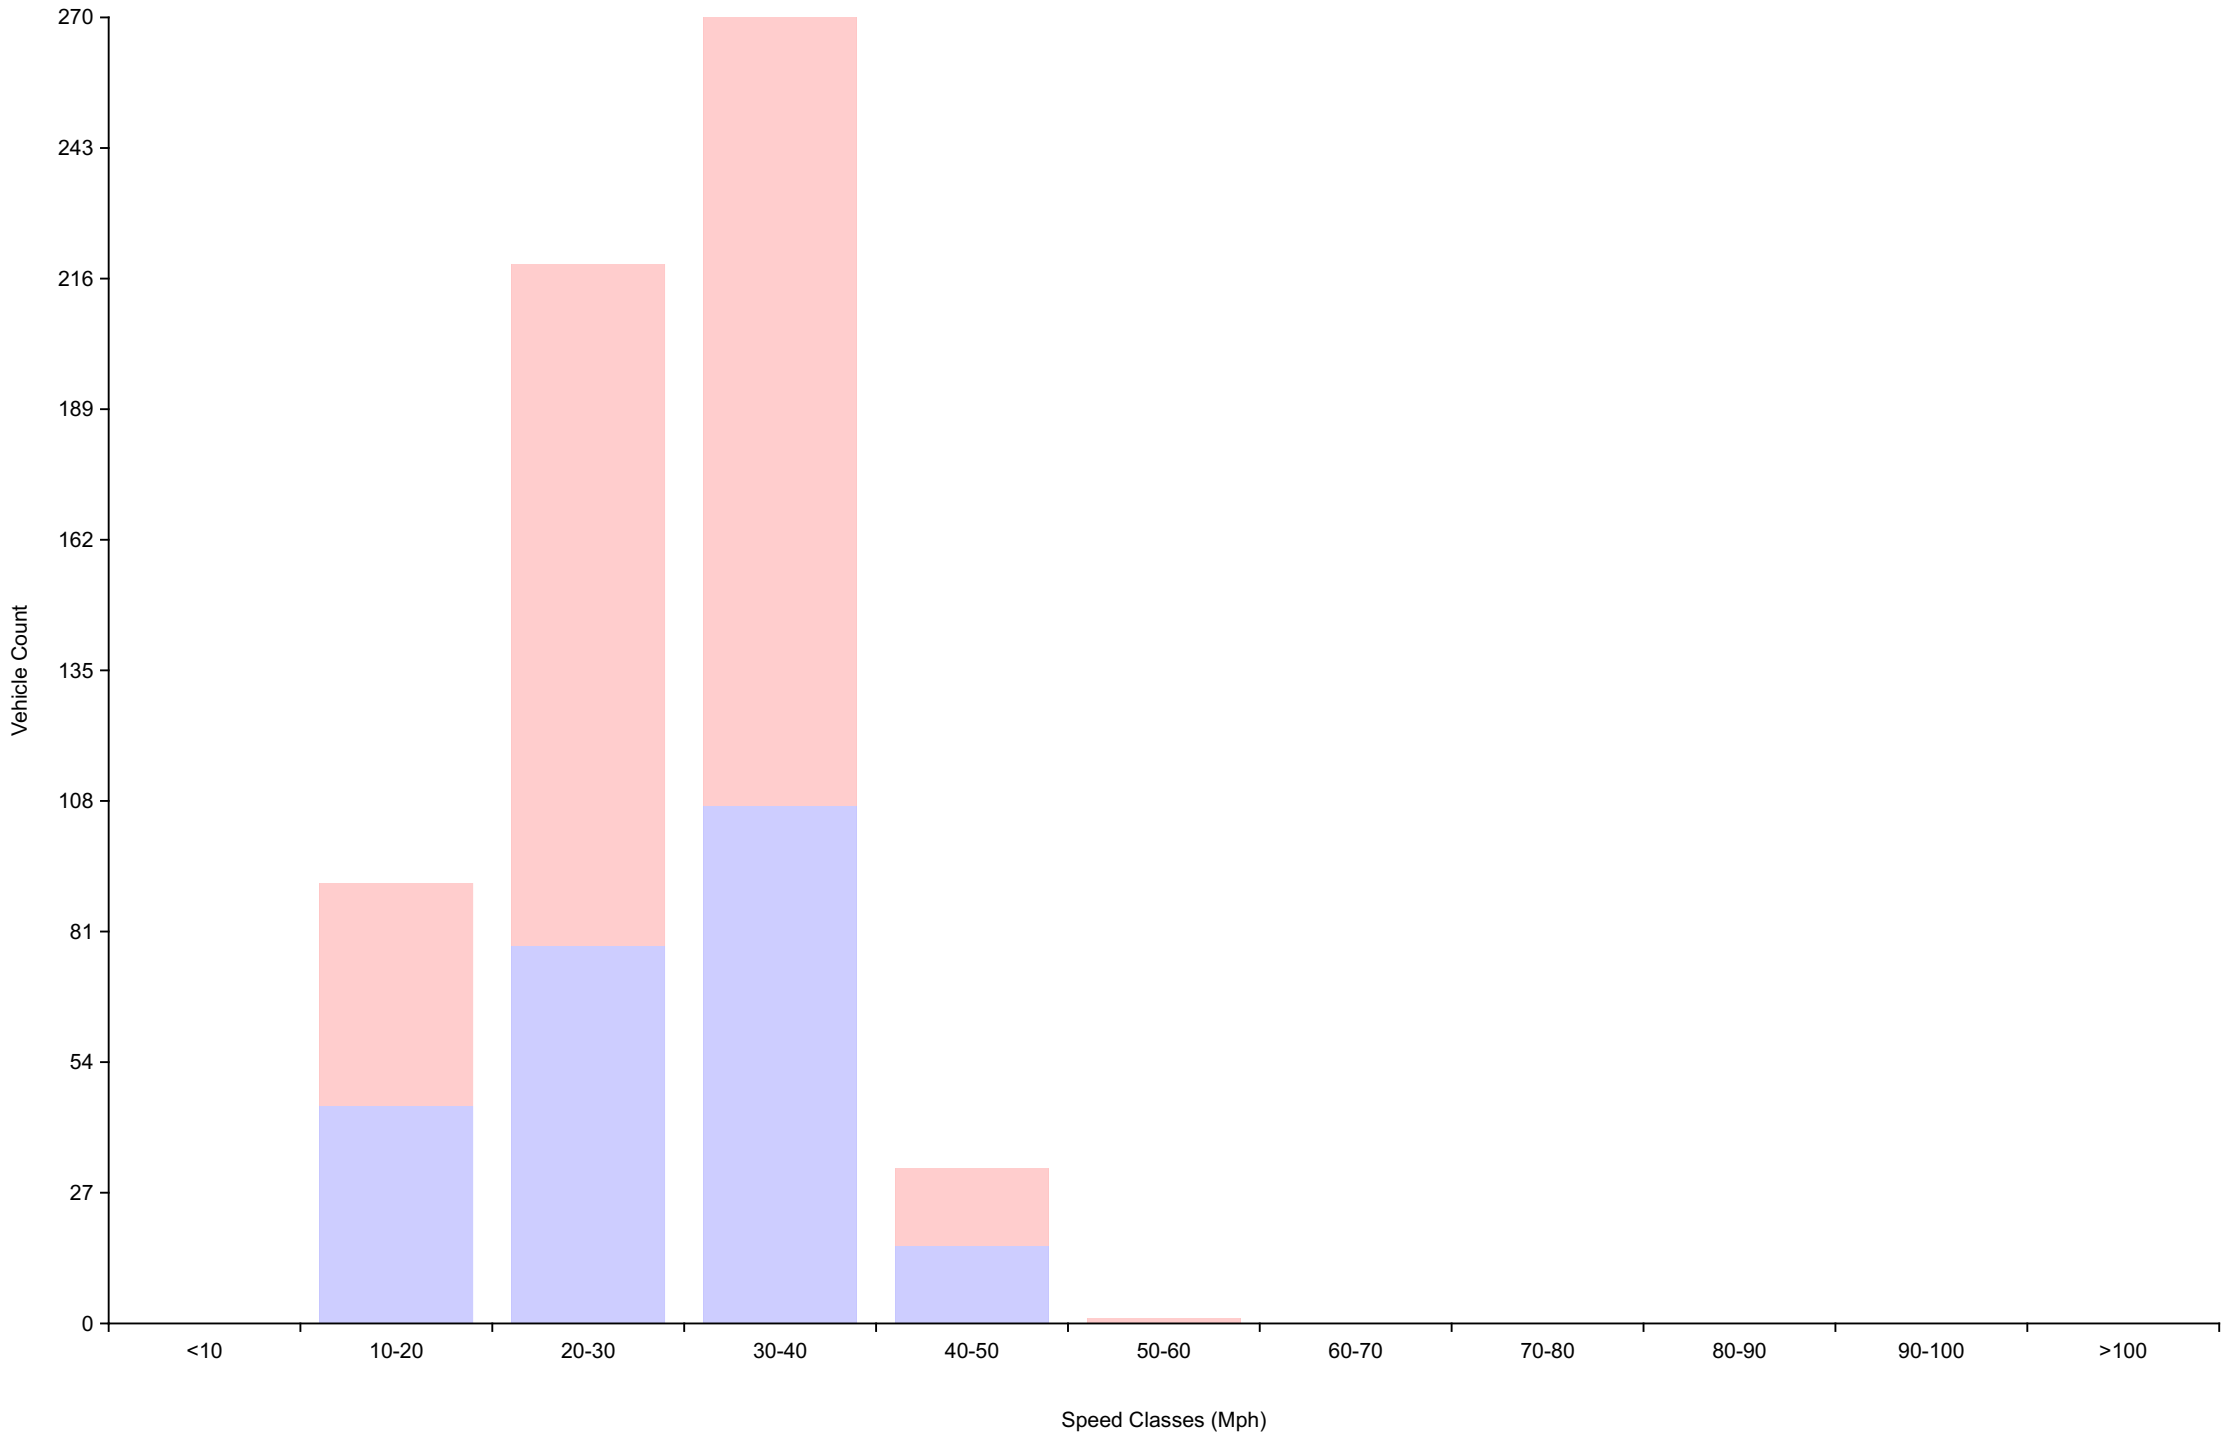

Vehicle Counts By Hour

Daily Overview for Thu Nov 11 2021

(60 Minute Resolution)

Vehicle Counts By Speed Class

Daily Overview for Thu Nov 11 2021

Average Speed By Hour

Daily Overview for Thu Nov 11 2021

(60 Minute Resolution)