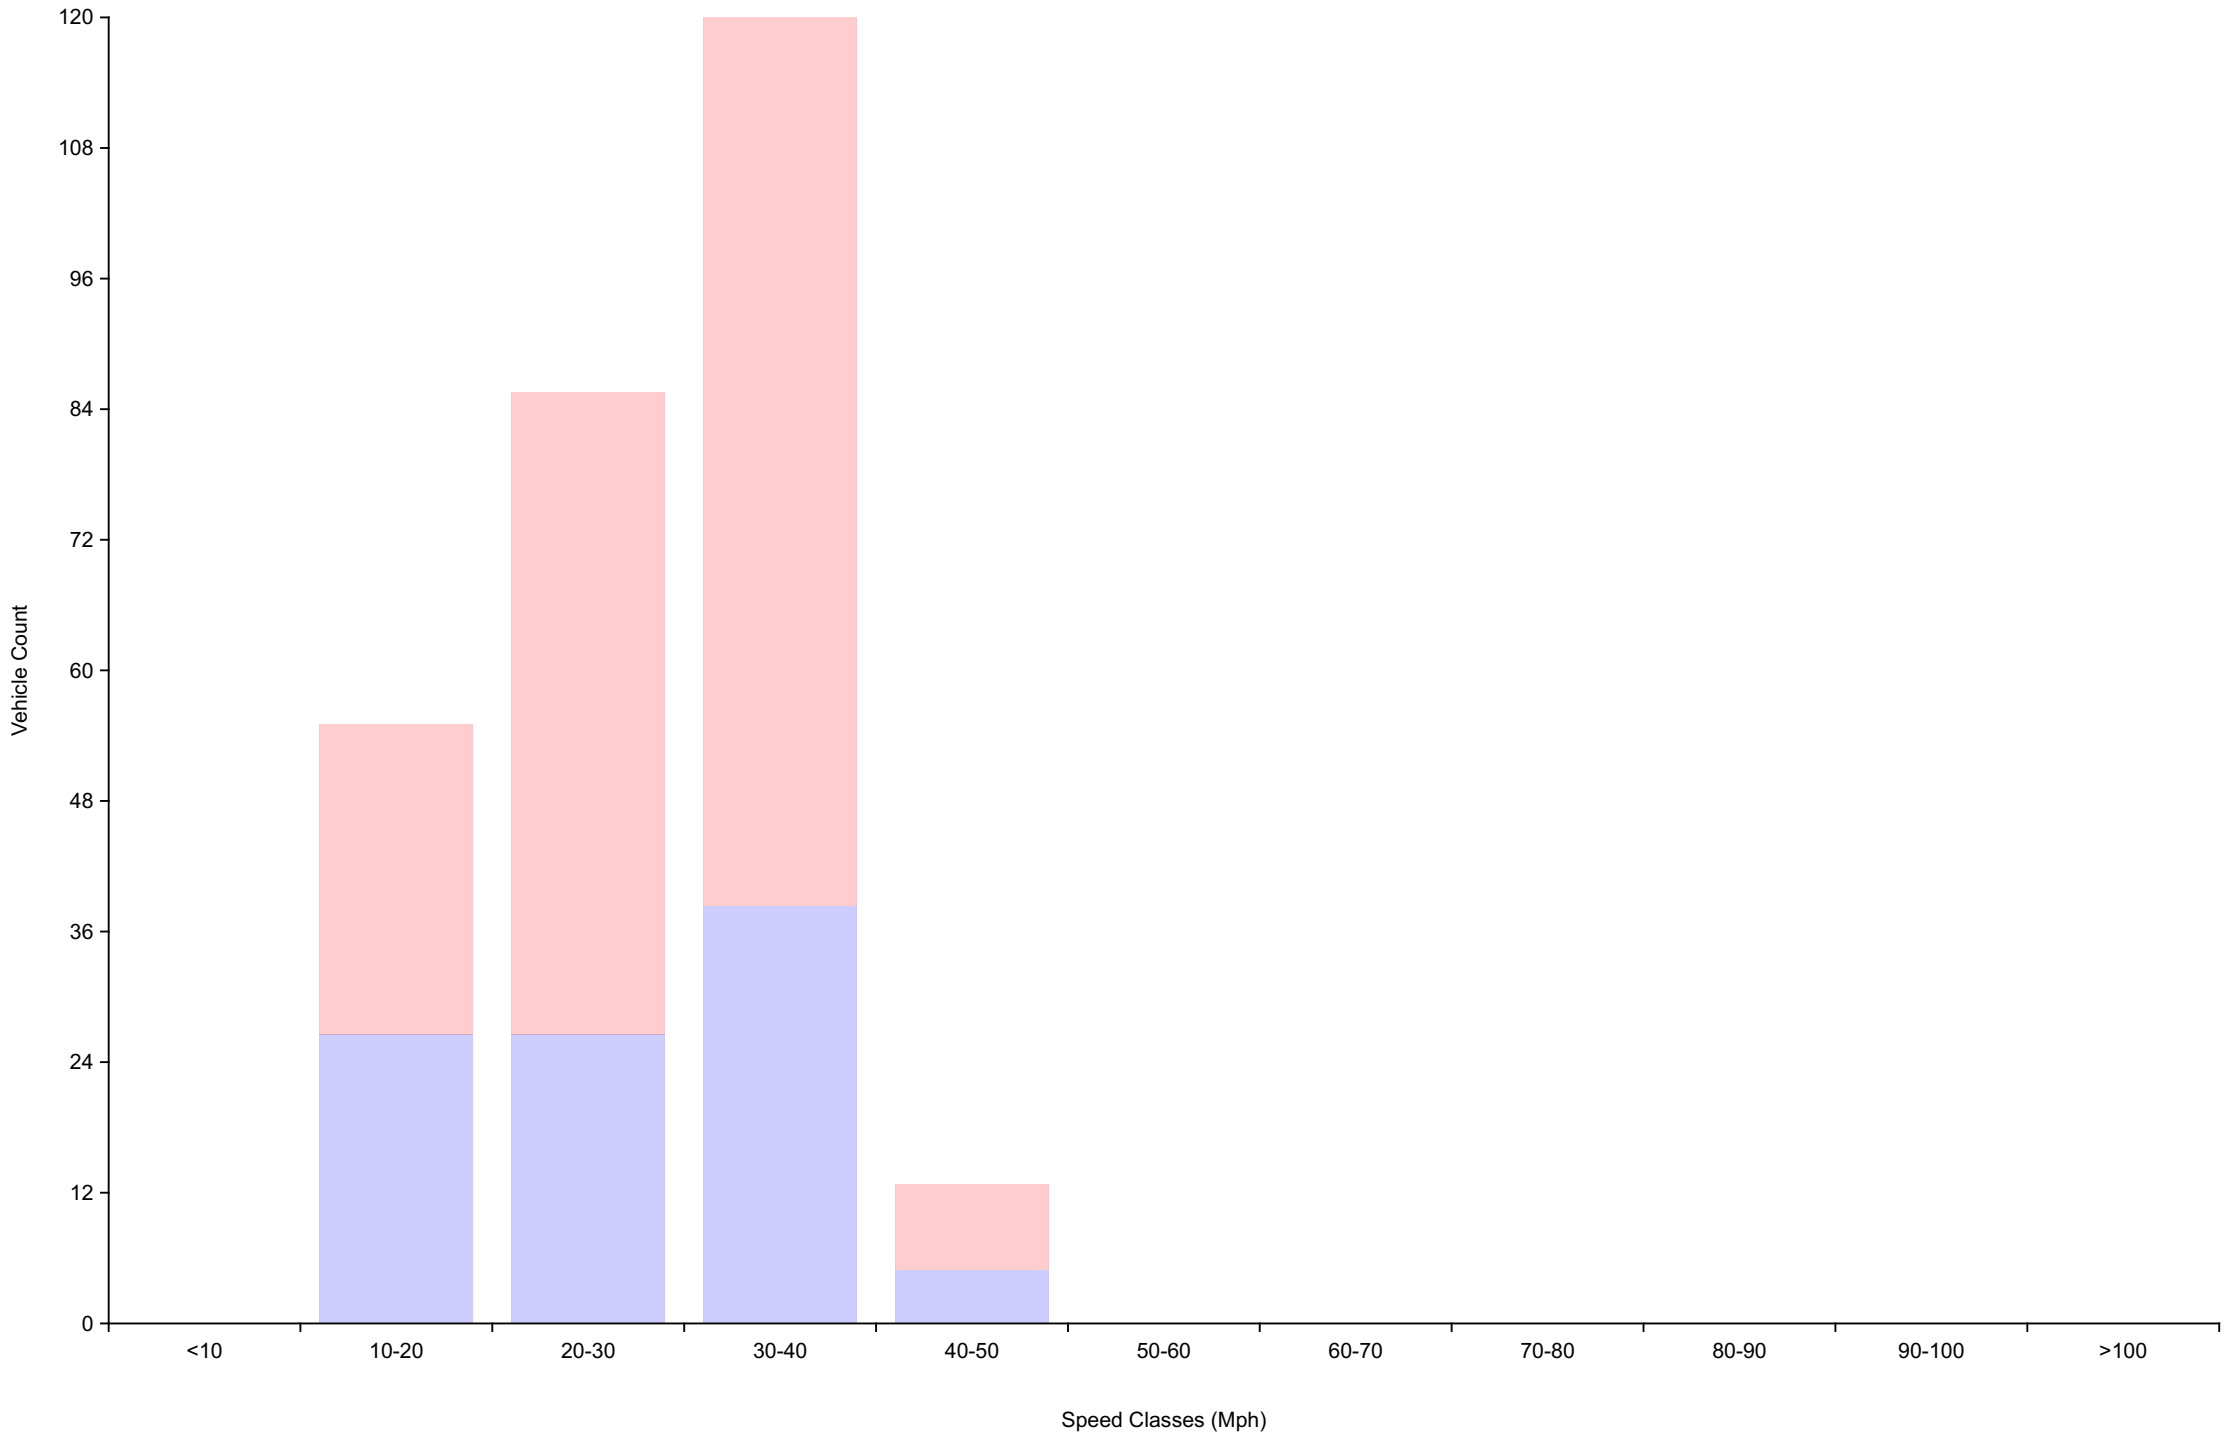

Vehicle Counts By Hour

Daily Overview for Sun Nov 14 2021

(60 Minute Resolution)

Vehicle Counts By Speed Class

Daily Overview for Sun Nov 14 2021

Average Speed By Hour
Daily Overview for Sun Nov 14 2021
(60 Minute Resolution)