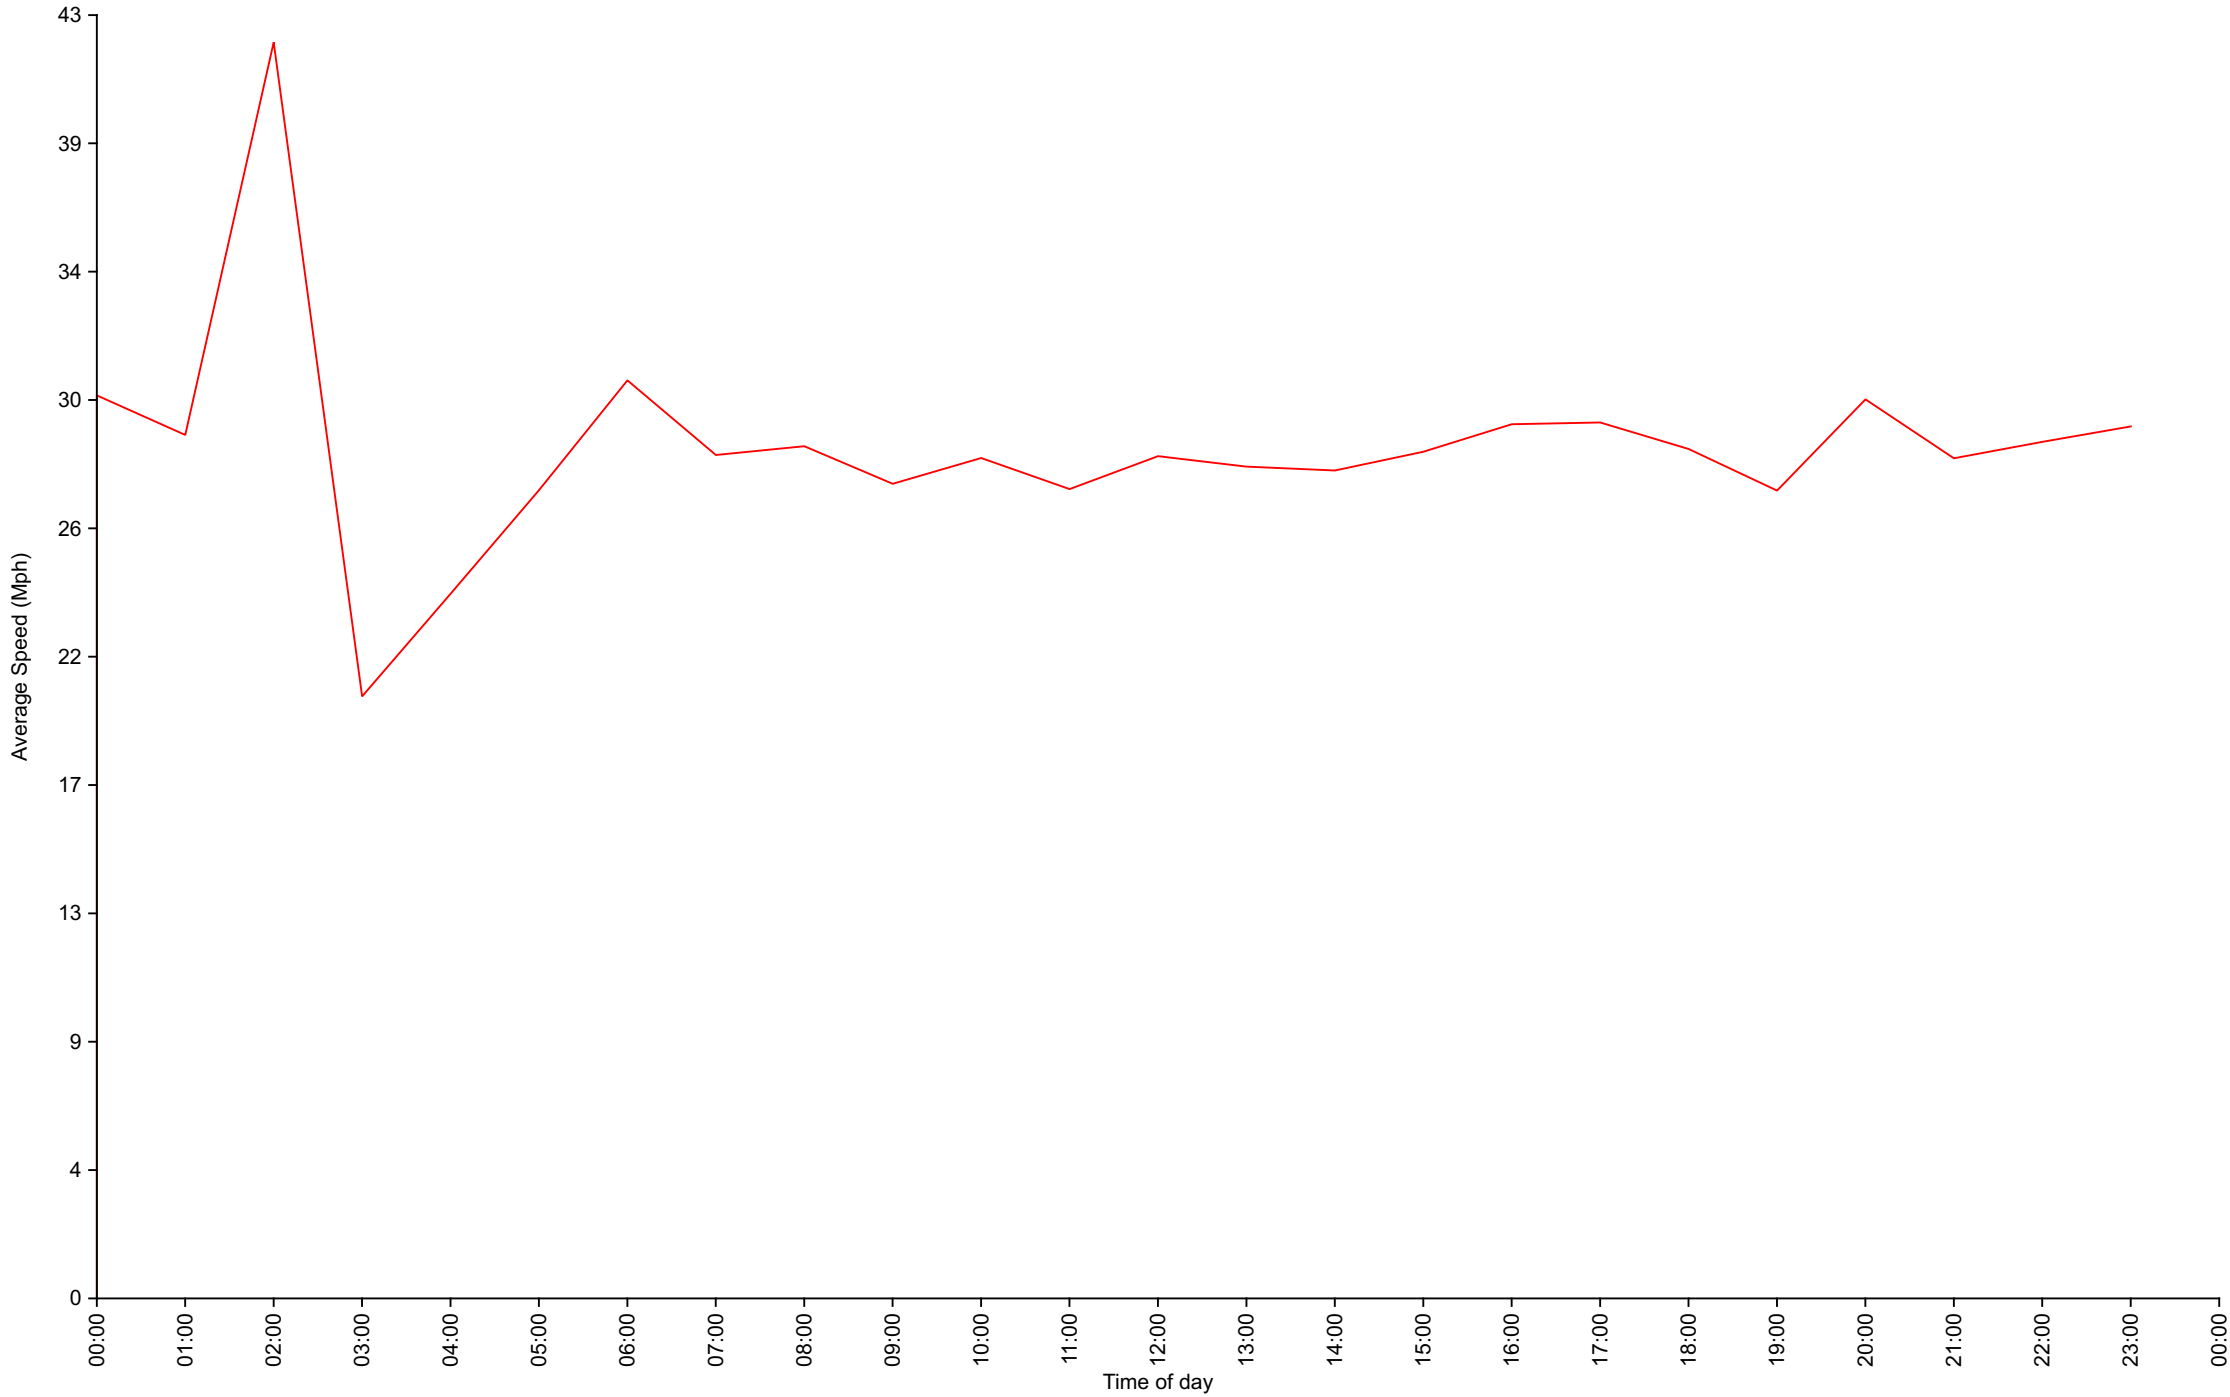

Average Speed By Hour
For week beginning Mon Nov 1 2021
(60 Minute Resolution)