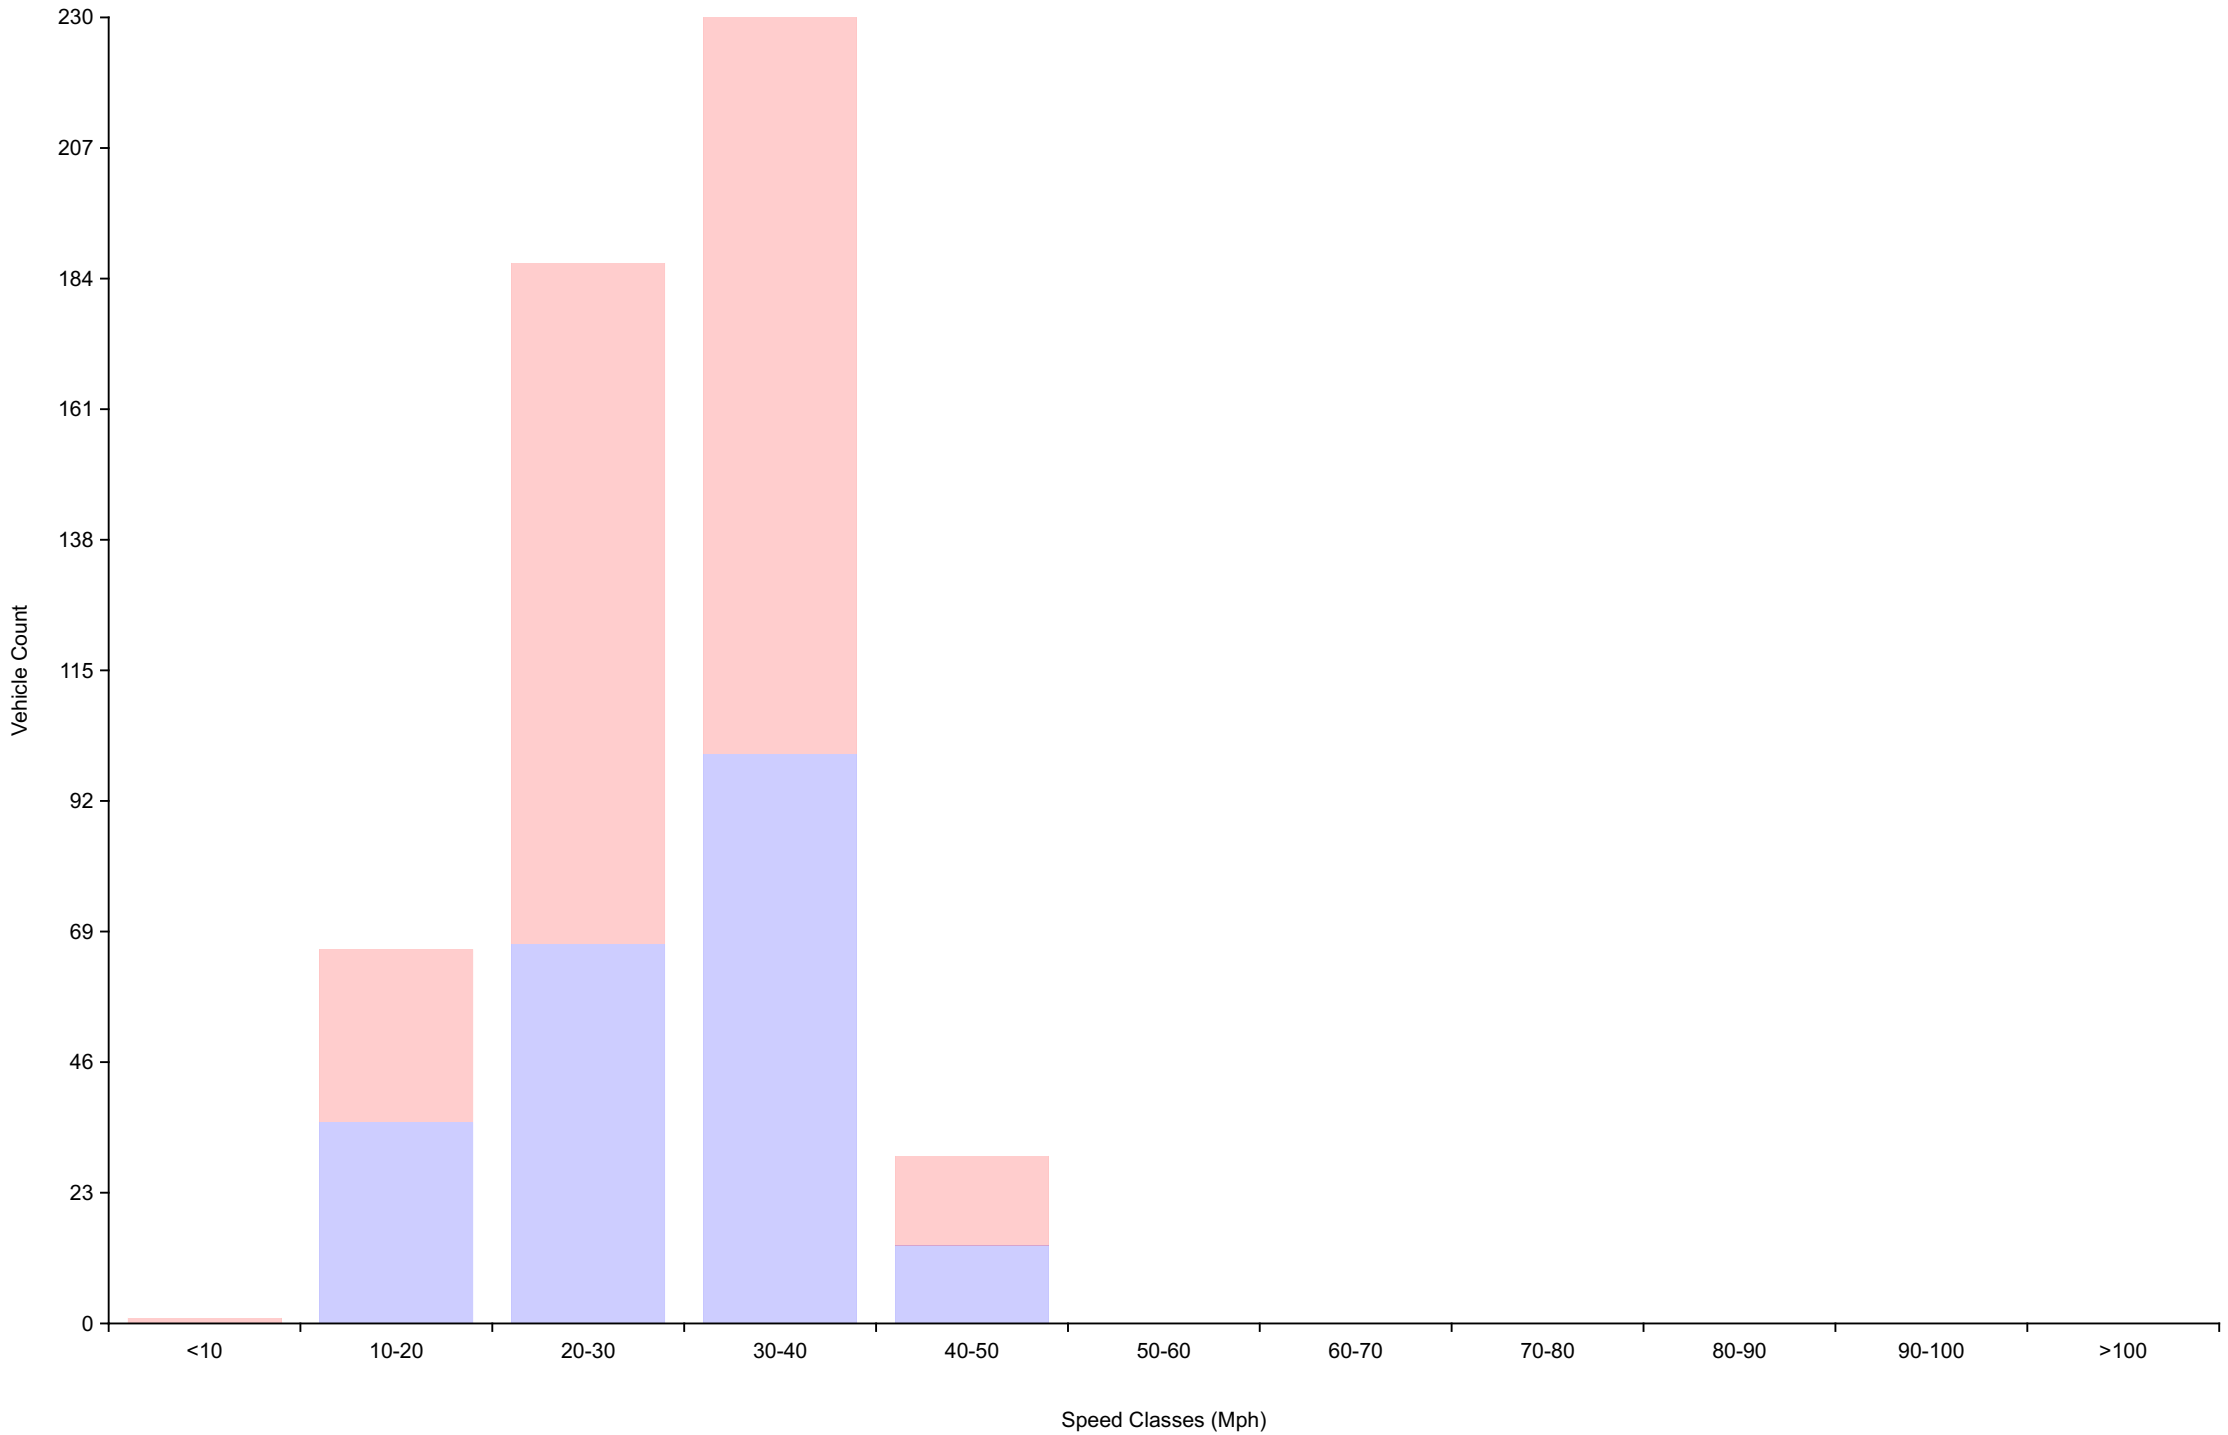

Vehicle Counts By Speed Class

Daily Overview for Mon Nov 29 2021