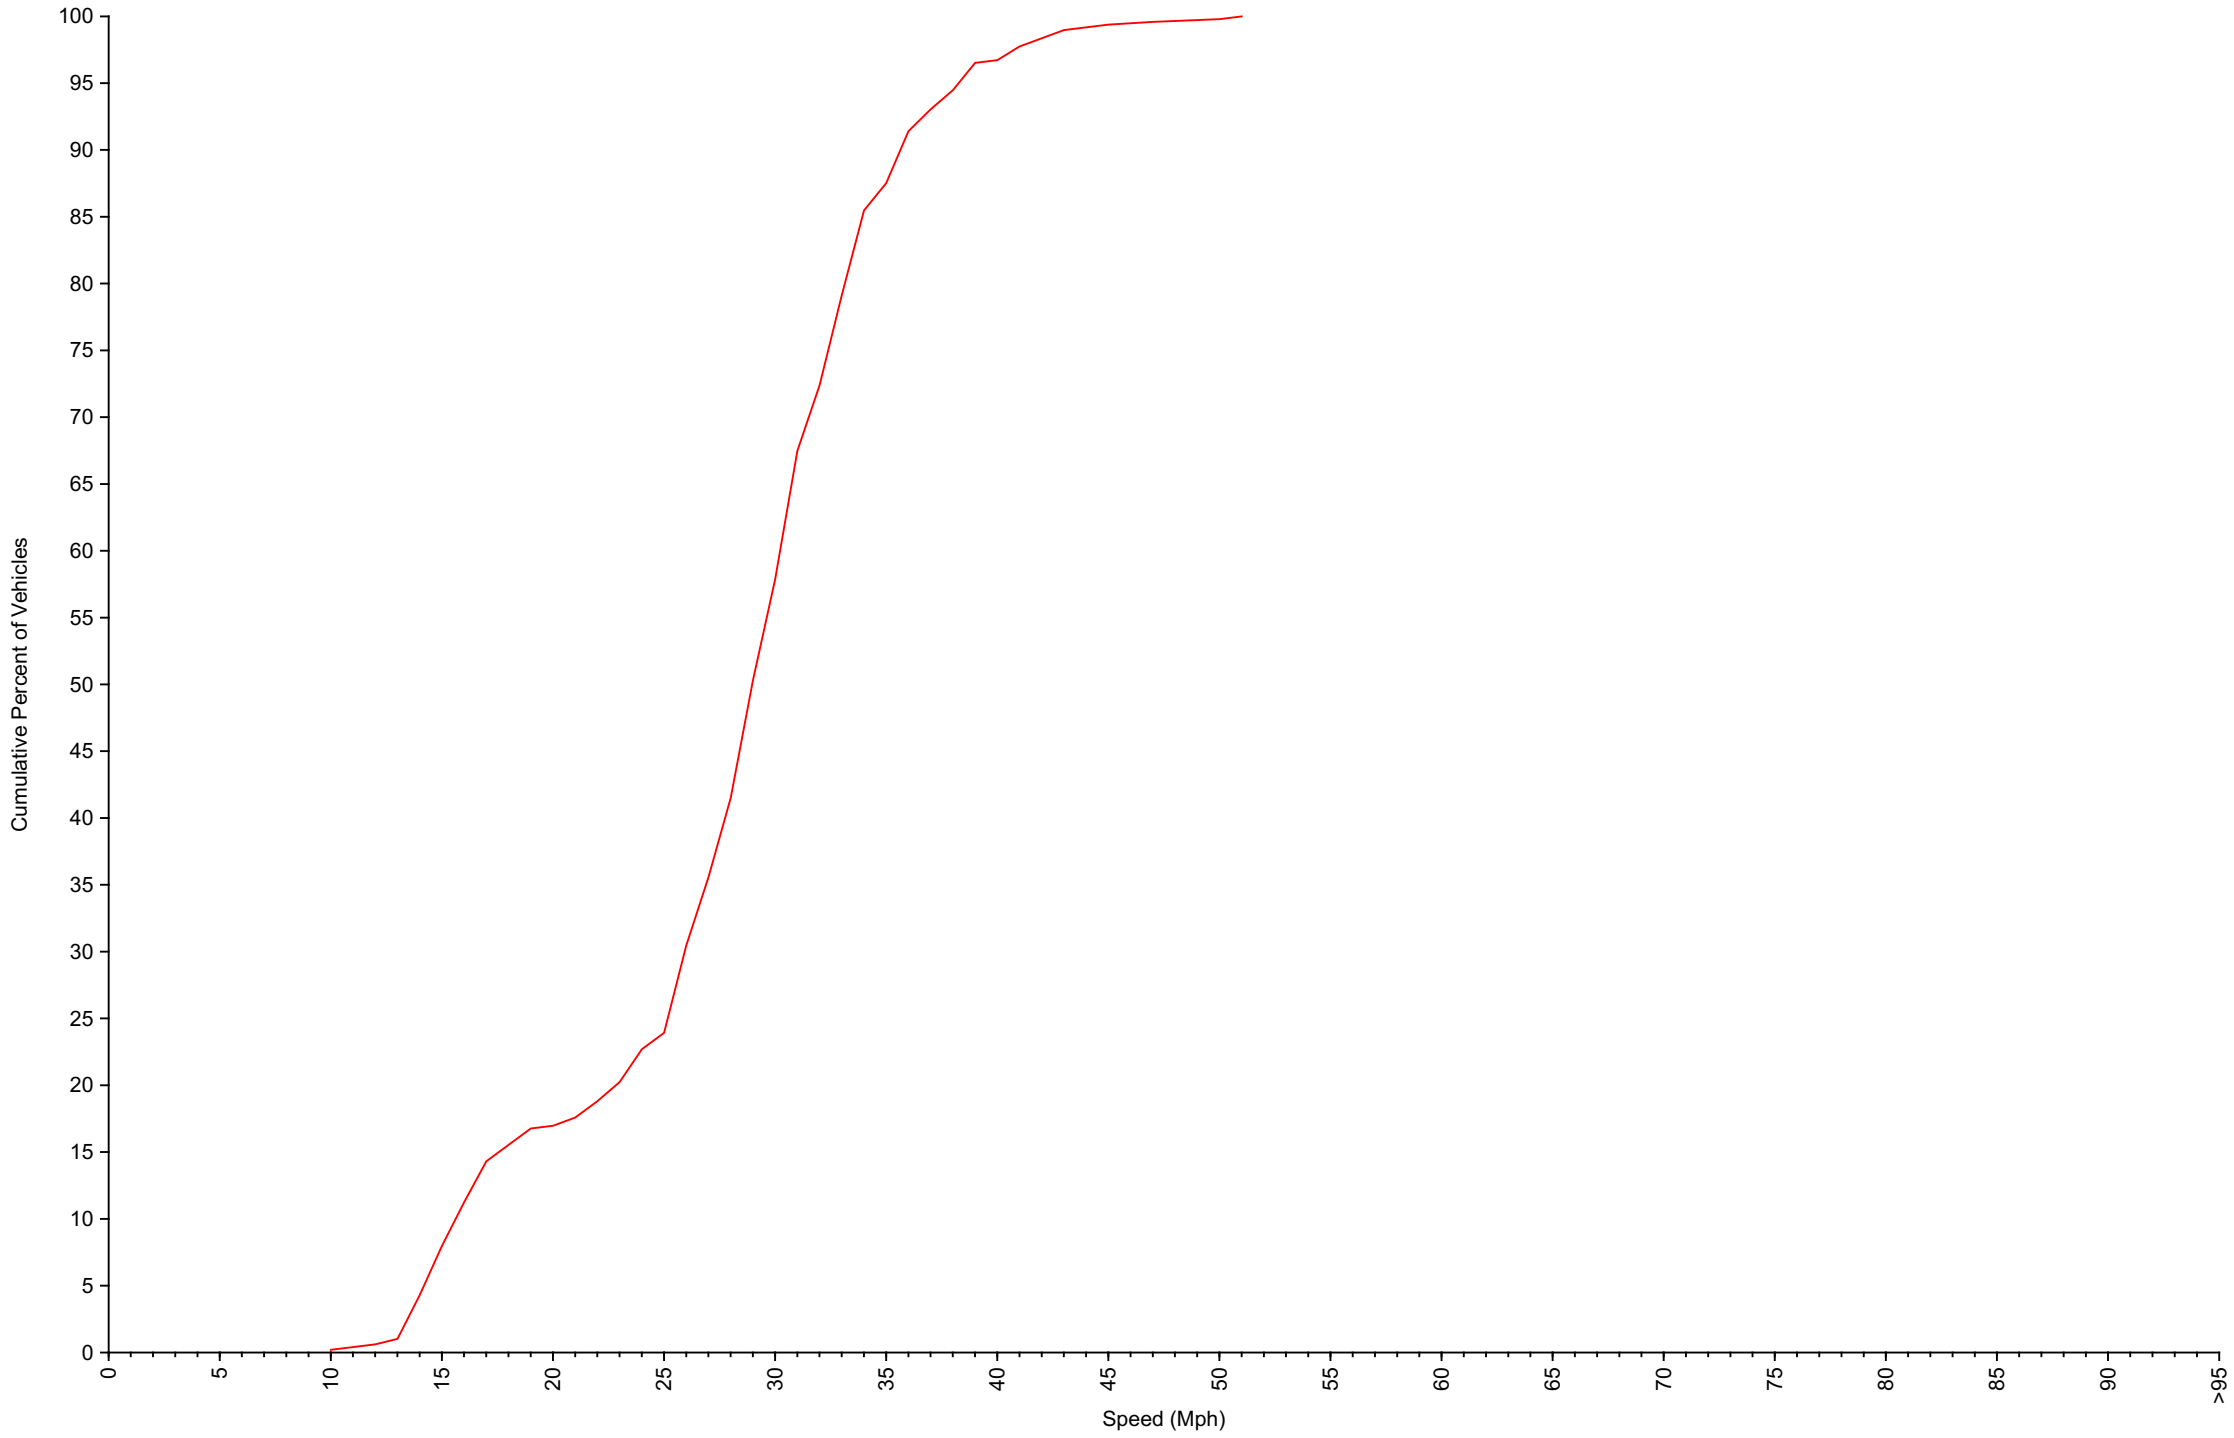

Cumulative Speed Distribution Curve

Daily Overview for Tue Nov 2 2021

Traffic Report

November - Kew Pendra

Daily Overview for Wed Nov 3 2021

Vehicle Speed Classes (Mph)

	<10	10 20	20 30	30 40	40 50	50 60	60 70	70 80	80 90	90 100	>100	Total	85th Percentile
00:00	0	0	0	3	0	0	0	0	0	0	0	3	35.5
01:00	0	0	0	0	0	0	0	0	0	0	0	0	0.0
02:00	0	0	0	0	0	0	0	0	0	0	0	0	0.0
03:00	0	1	0	0	0	0	0	0	0	0	0	1	16.9
04:00	0	0	0	0	0	0	0	0	0	0	0	0	0.0
05:00	0	1	0	0	1	0	0	0	0	0	0	2	32.6
06:00	0	1	1	1	0	0	0	0	0	0	0	3	30.1
07:00	0	7	2	11	1	0	0	0	0	0	0	21	35.4
08:00	0	10	19	24	2	0	0	0	0	0	0	55	34.6
09:00	0	5	16	16	2	0	0	0	0	0	0	39	33.3
10:00	0	1	14	22	1	0	0	0	0	0	0	38	35.7
11:00	0	3	11	6	0	0	0	0	0	0	0	20	30.0
12:00	0	6	10	18	0	0	0	0	0	0	0	34	34.0
13:00	0	8	10	12	1	0	0	0	0	0	0	31	33.7
14:00	0	5	22	18	2	0	0	0	0	0	0	47	33.0
15:00	0	12	20	23	1	0	0	0	0	0	0	56	34.9
16:00	0	4	24	31	1	0	0	0	0	0	0	60	35.7
17:00	0	1	20	12	1	0	0	0	0	0	0	34	34.3
18:00	0	4	7	13	0	0	0	0	0	0	0	24	33.8
19:00	0	2	3	3	1	0	0	0	0	0	0	9	35.6
20:00	0	1	1	3	0	0	0	0	0	0	0	5	35.3
21:00	0	1	1	3	0	0	0	0	0	0	0	5	32.3
22:00	0	1	2	2	2	0	0	0	0	0	0	7	43.6
23:00	0	0	1	2	0	0	0	0	0	0	0	3	33.8
AM Total	0	29	63	83	7	0	0	0	0	0	0		
PM Total	0	45	121	140	9	0	0	0	0	0	0		
Total	0	74	184	223	16	0	0	0	0	0	0		
Percent	0.00%	14.89%	37.02%	44.87%	3.22%	0.00%	0.00%	0.00%	0.00%	0.00%	0.00%		

Time of day

Total Vehicles : 497

30th Percentile : 26.0 MPH

50th Percentile : 28.8 MPH

85th Percentile : 35.0 MPH

95th Percentile : 37.9 MPH

Average Speed : 28.5 MPH

Highest Speed : 48.0 MPH