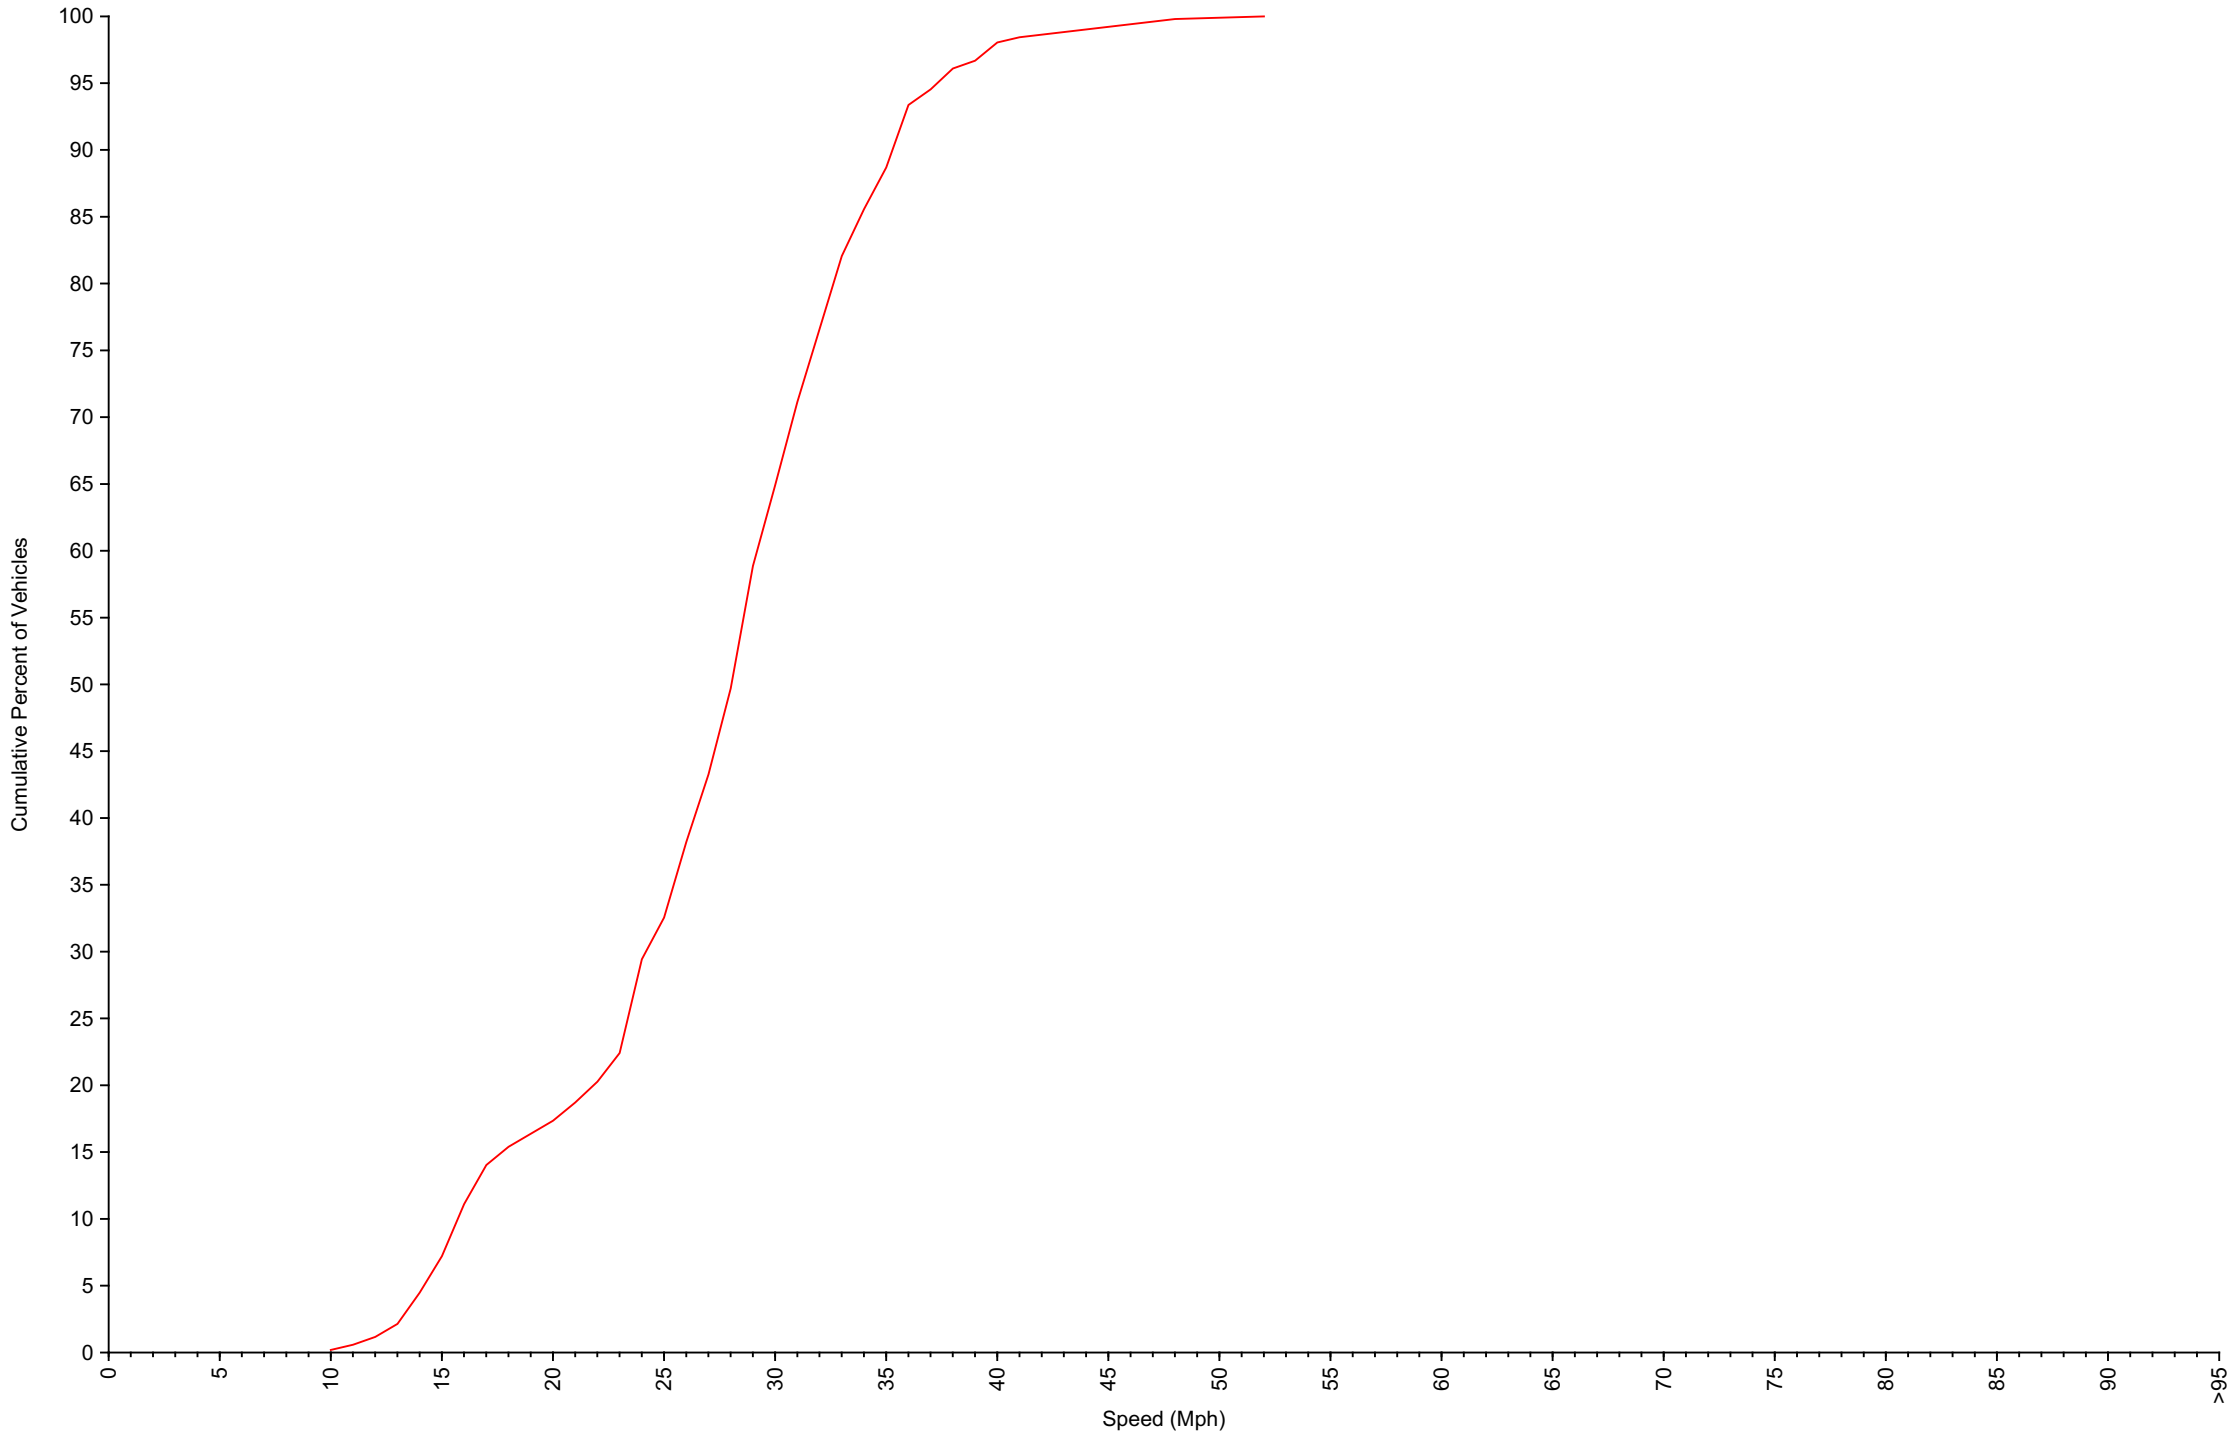

Cumulative Speed Distribution Curve

Daily Overview for Sat Nov 13 2021

Traffic Report

November - Kew Pendra

Daily Overview for Sun Nov 14 2021

Vehicle Speed Classes (Mph)

	<10	10 20	20 30	30 40	40 50	50 60	60 70	70 80	80 90	90 100	>100	Total	85th Percentile
00:00	0	0	1	0	0	0	0	0	0	0	0	1	26.1
01:00	0	1	1	0	0	0	0	0	0	0	0	2	21.9
02:00	0	0	0	2	0	0	0	0	0	0	0	2	36.4
03:00	0	0	0	0	0	0	0	0	0	0	0	0	0.0
04:00	0	0	0	1	0	0	0	0	0	0	0	1	33.6
05:00	0	1	0	0	0	0	0	0	0	0	0	1	15.0
06:00	0	0	0	2	0	0	0	0	0	0	0	2	37.1
07:00	0	3	1	2	2	0	0	0	0	0	0	8	40.4
08:00	0	5	2	7	0	0	0	0	0	0	0	14	35.8
09:00	0	7	5	4	1	0	0	0	0	0	0	17	34.7
10:00	0	7	10	12	1	0	0	0	0	0	0	30	34.5
11:00	0	3	7	9	1	0	0	0	0	0	0	20	34.0
12:00	0	7	8	14	0	0	0	0	0	0	0	29	33.6
13:00	0	3	2	13	1	0	0	0	0	0	0	19	36.1
14:00	0	6	11	8	0	0	0	0	0	0	0	25	33.5
15:00	0	4	7	9	2	0	0	0	0	0	0	22	33.7
16:00	0	4	11	11	1	0	0	0	0	0	0	27	33.9
17:00	0	1	8	7	1	0	0	0	0	0	0	17	33.4
18:00	0	0	4	7	2	0	0	0	0	0	0	13	34.3
19:00	0	2	3	5	0	0	0	0	0	0	0	10	31.8
20:00	0	0	1	3	1	0	0	0	0	0	0	5	41.0
21:00	0	1	2	5	0	0	0	0	0	0	0	8	37.0
22:00	0	1	3	1	0	0	0	0	0	0	0	5	29.7
23:00	0	0	0	0	0	0	0	0	0	0	0	0	0.0

AM Total	0	27	27	39	5	0	0	0	0	0	0		
PM Total	0	29	60	83	8	0	0	0	0	0	0		

Total	0	56	87	122	13	0	0	0	0	0	0		
Percent	0.00%	20.14%	31.29%	43.88%	4.68%	0.00%	0.00%	0.00%	0.00%	0.00%	0.00%		

Total Vehicles : 278
30th Percentile : 25.2 MPH
50th Percentile : 28.8 MPH
85th Percentile : 35.0 MPH
95th Percentile : 38.8 MPH
Average Speed : 28.0 MPH
Highest Speed : 49.1 MPH