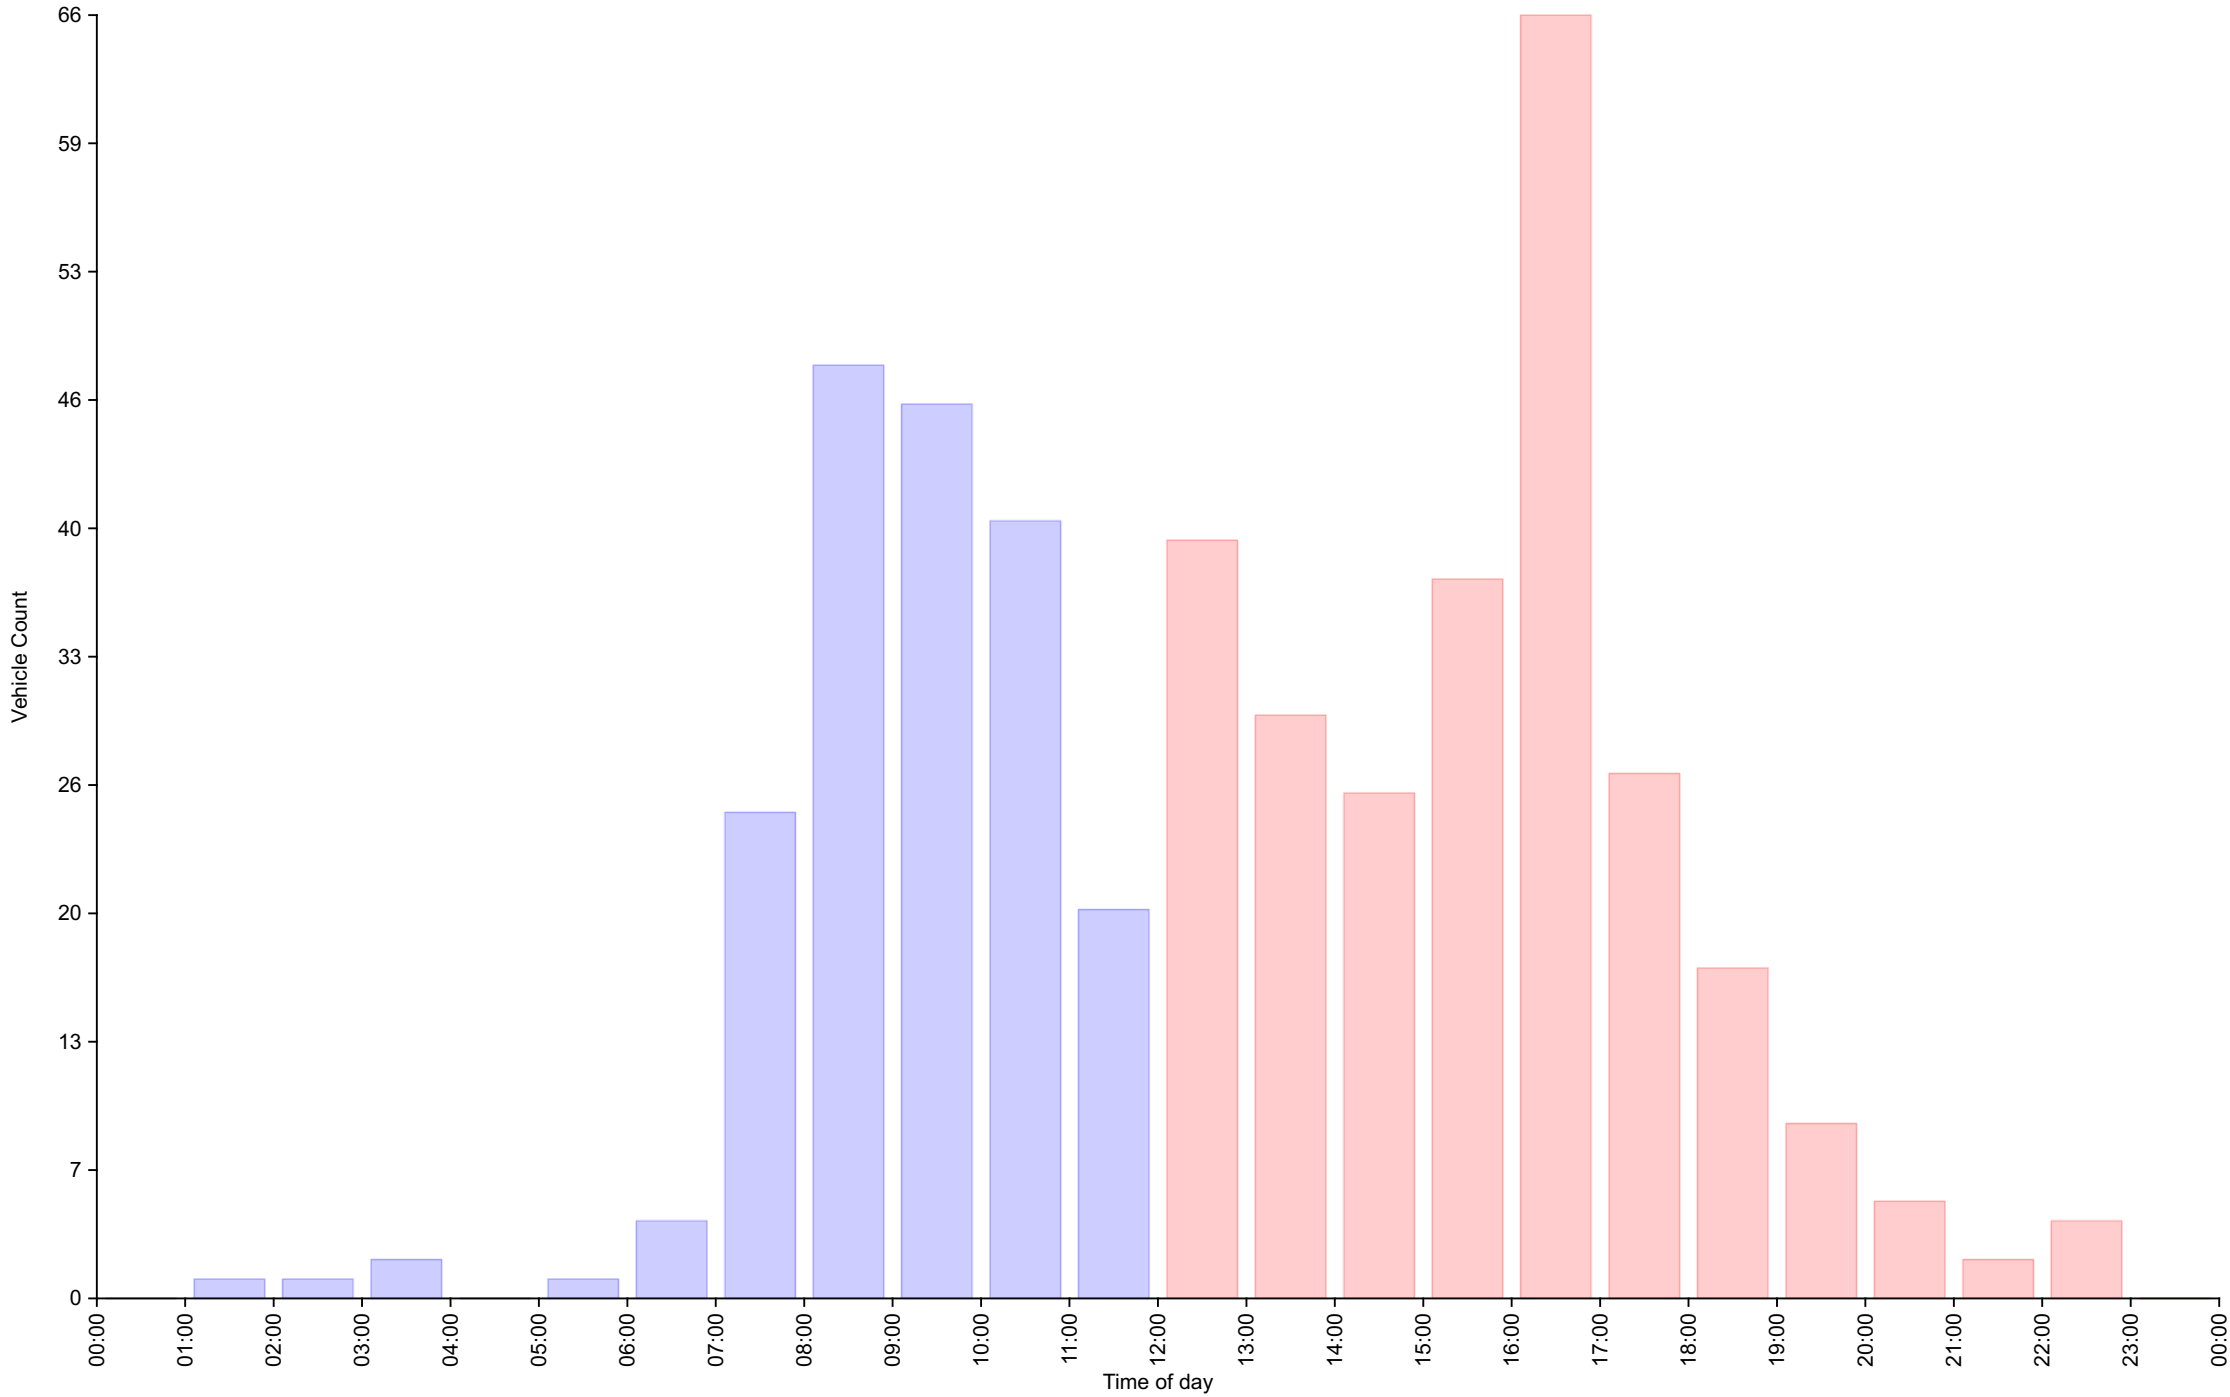

Traffic Report

November - Kew Pendra

Daily Overview for Mon Nov 1 2021

Vehicle Speed Classes (Mph)

	<10	10 20	20 30	30 40	40 50	50 60	60 70	70 80	80 90	90 100	>100	Total	85th Percentile
00:00	0	0	0	0	0	0	0	0	0	0	0	0	0.0
01:00	0	0	1	0	0	0	0	0	0	0	0	1	26.1
02:00	0	0	0	1	0	0	0	0	0	0	0	1	35.2
03:00	0	0	1	1	0	0	0	0	0	0	0	2	28.8
04:00	0	0	0	0	0	0	0	0	0	0	0	0	0.0
05:00	0	0	0	1	0	0	0	0	0	0	0	1	35.0
06:00	0	0	1	1	2	0	0	0	0	0	0	4	41.2
07:00	0	7	3	10	5	0	0	0	0	0	0	25	39.6
08:00	0	6	14	25	3	0	0	0	0	0	0	48	37.5
09:00	0	11	15	19	1	0	0	0	0	0	0	46	33.1
10:00	1	7	15	17	0	0	0	0	0	0	0	40	33.0
11:00	0	3	7	10	0	0	0	0	0	0	0	20	35.3
12:00	0	8	18	13	0	0	0	0	0	0	0	39	33.1
13:00	0	3	7	18	2	0	0	0	0	0	0	30	36.0
14:00	0	4	12	10	0	0	0	0	0	0	0	26	32.4
15:00	1	5	19	12	0	0	0	0	0	0	0	37	31.8
16:00	0	4	27	33	2	0	0	0	0	0	0	66	32.6
17:00	0	3	10	12	1	1	0	0	0	0	0	27	33.5
18:00	0	3	4	10	0	0	0	0	0	0	0	17	34.7
19:00	0	5	2	2	0	0	0	0	0	0	0	9	30.3
20:00	0	0	2	2	0	1	0	0	0	0	0	5	39.7
21:00	0	0	1	1	0	0	0	0	0	0	0	2	28.4
22:00	0	1	2	0	1	0	0	0	0	0	0	4	33.8
23:00	0	0	0	0	0	0	0	0	0	0	0	0	0.0

AM Total	1	34	57	85	11	0	0	0	0	0	0		
PM Total	1	36	104	113	6	2	0	0	0	0	0		

Total	2	70	161	198	17	2	0	0	0	0	0		
Percent	0.44%	15.56%	35.78%	44.00%	3.78%	0.44%	0.00%	0.00%	0.00%	0.00%	0.00%		

Total Vehicles : 450
30th Percentile : 26.3 MPH
50th Percentile : 28.8 MPH
85th Percentile : 34.7 MPH
95th Percentile : 38.5 MPH
Average Speed : 28.5 MPH
Highest Speed : 56.8 MPH

Vehicle Counts By Hour

Daily Overview for Mon Nov 1 2021
(60 Minute Resolution)