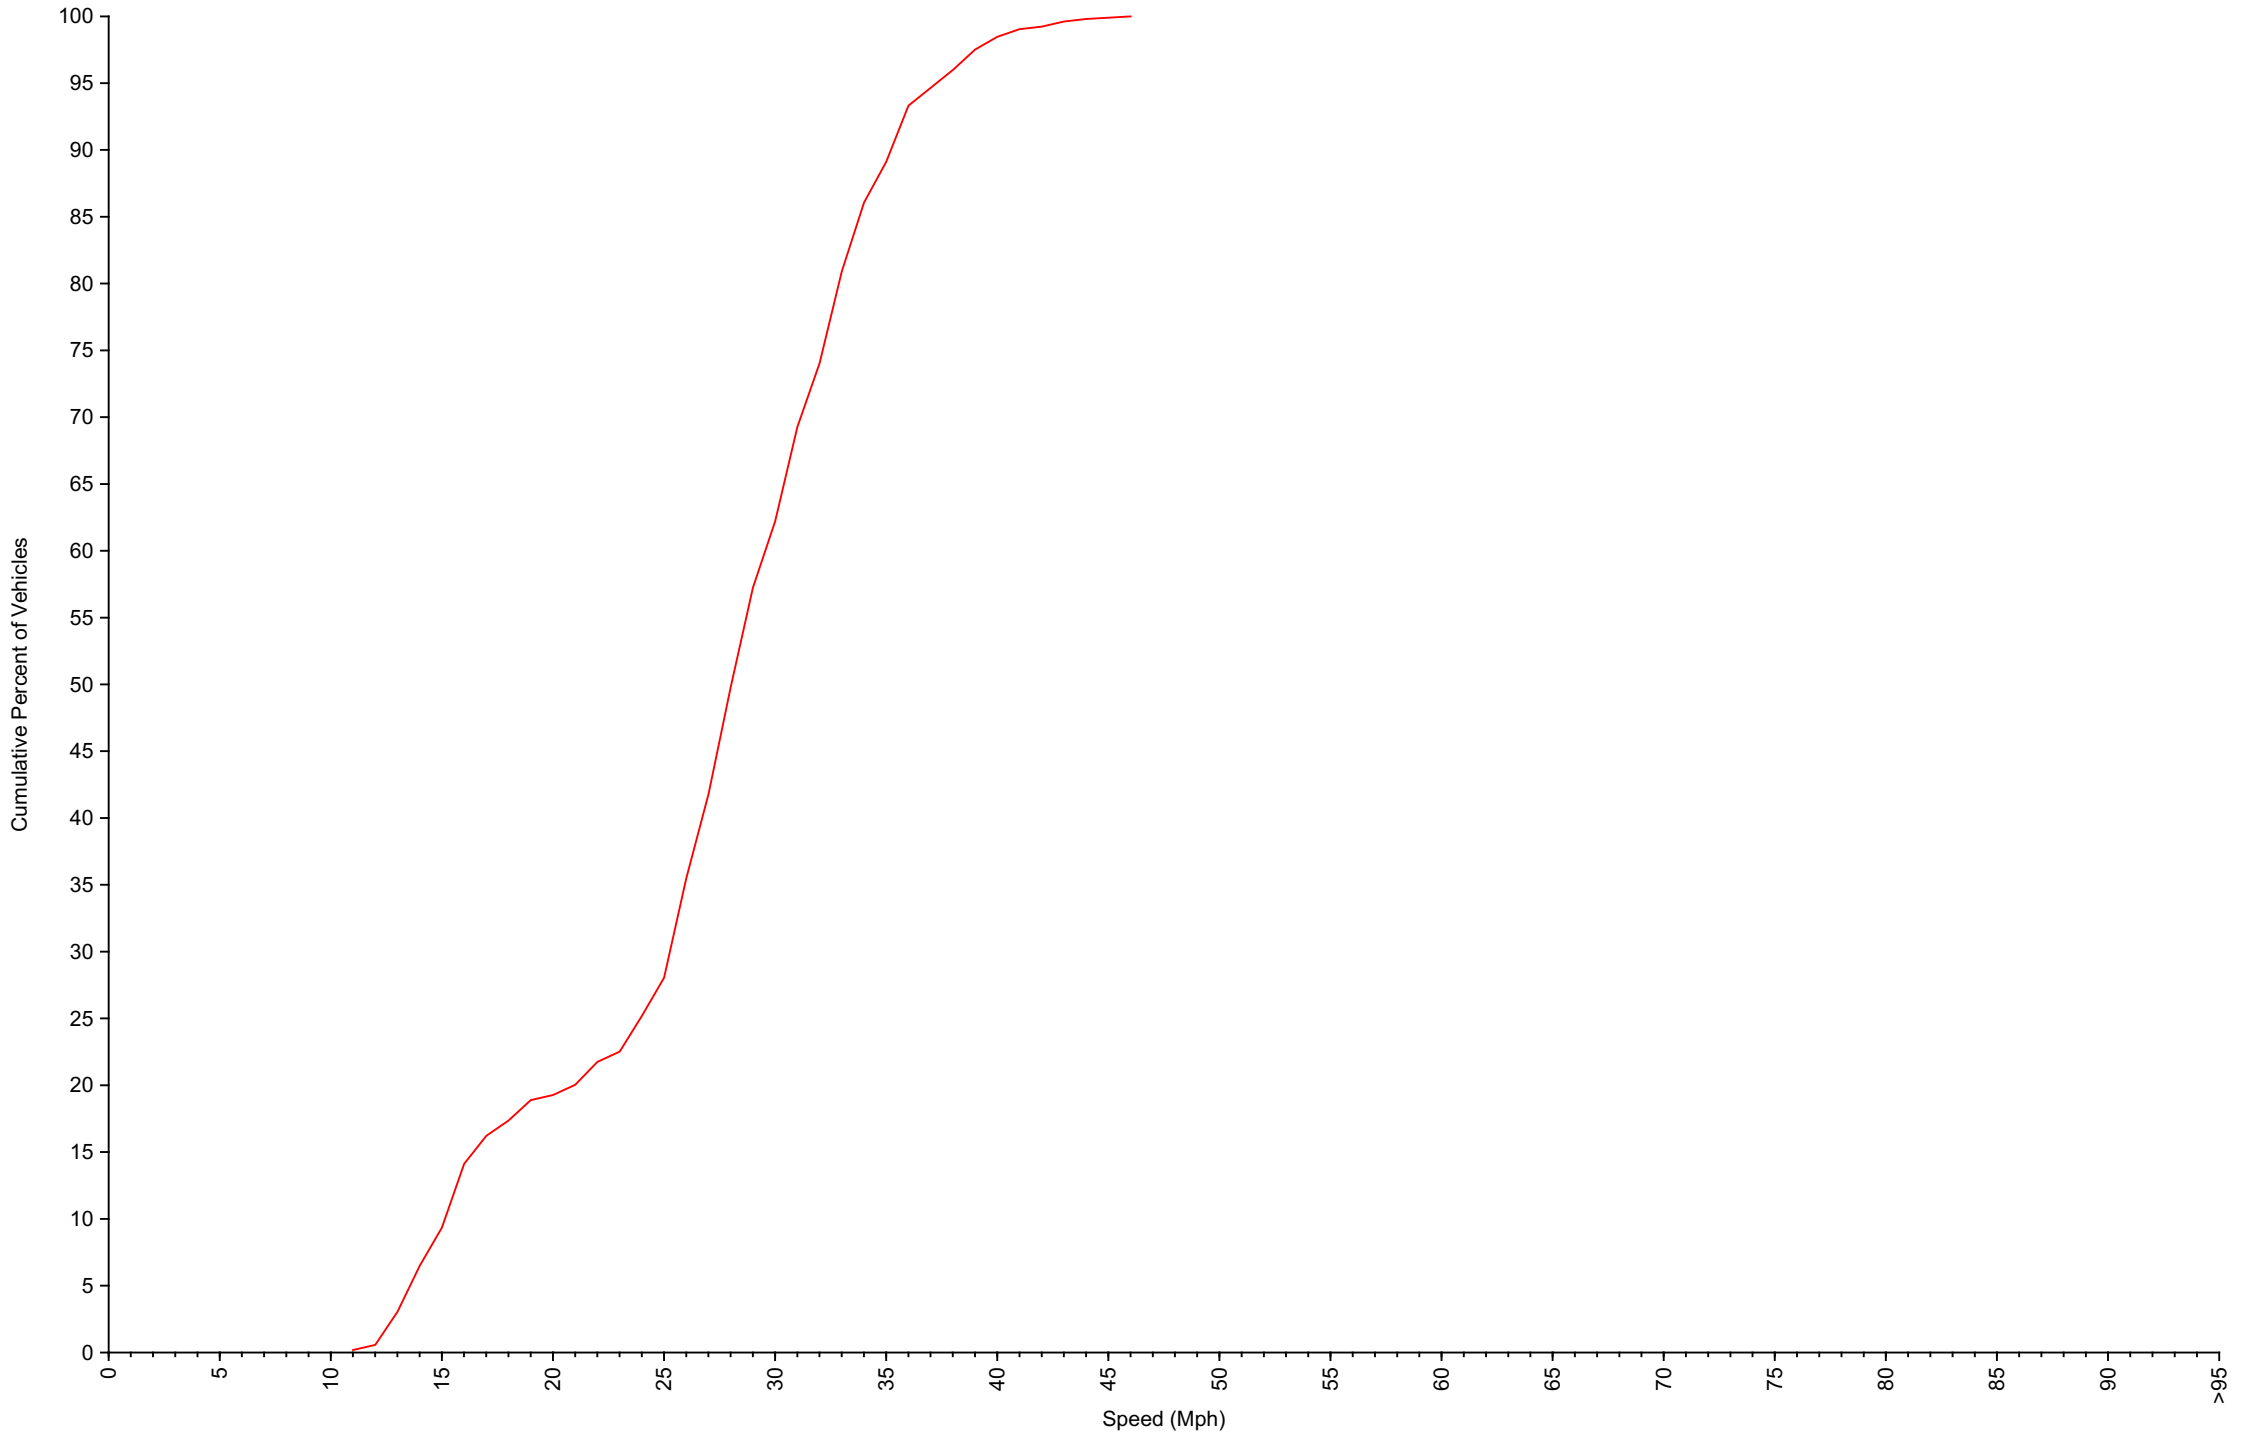

Cumulative Speed Distribution Curve

Daily Overview for Thu Nov 4 2021

Traffic Report

November - Kew Pendra

Daily Overview for Fri Nov 5 2021

Vehicle Speed Classes (Mph)

	<10	10 20	20 30	30 40	40 50	50 60	60 70	70 80	80 90	90 100	>100	Total	85th Percentile
00:00	0	0	0	0	0	0	0	0	0	0	0	0	0.0
01:00	0	0	0	0	0	0	0	0	0	0	0	0	0.0
02:00	0	0	0	0	0	0	0	0	0	0	0	0	0.0
03:00	0	1	0	0	0	0	0	0	0	0	0	1	18.1
04:00	0	0	0	0	0	0	0	0	0	0	0	0	0.0
05:00	0	2	0	0	0	0	0	0	0	0	0	2	14.4
06:00	0	2	0	5	1	0	0	0	0	0	0	8	37.7
07:00	0	5	9	15	3	0	0	0	0	0	0	32	38.4
08:00	0	11	14	20	4	0	0	0	0	0	0	49	36.3
09:00	0	10	22	21	0	0	0	0	0	0	0	53	33.0
10:00	0	7	19	15	3	0	0	0	0	0	0	44	36.7
11:00	0	6	11	11	1	0	0	0	0	0	0	29	34.6
12:00	0	4	17	20	1	0	0	0	0	0	0	42	34.7
13:00	0	3	20	16	2	0	0	0	0	0	0	41	33.9
14:00	0	4	19	22	2	0	0	0	0	0	0	47	34.9
15:00	0	6	23	24	2	0	0	0	0	0	0	55	34.0
16:00	0	5	22	34	3	0	0	0	0	0	0	64	35.5
17:00	0	1	21	18	3	0	0	0	0	0	0	43	35.5
18:00	0	4	22	21	0	0	0	0	0	0	0	47	34.0
19:00	0	3	14	14	3	0	0	0	0	0	0	34	36.9
20:00	0	3	5	4	1	0	0	0	0	0	0	13	33.6
21:00	0	4	2	3	1	0	0	0	0	0	0	10	36.0
22:00	0	1	1	3	0	0	0	0	0	0	0	5	32.3
23:00	0	1	1	2	0	0	0	0	0	0	0	4	34.4
AM Total	0	44	75	87	12	0	0	0	0	0	0		
PM Total	0	39	167	181	18	0	0	0	0	0	0		

Total	0	83	242	268	30	0	0	0	0	0	0		
Percent	0.00%	13.32%	38.84%	43.02%	4.82%	0.00%	0.00%	0.00%	0.00%	0.00%	0.00%		

Total Vehicles : 623
30th Percentile : 26.1 MPH
50th Percentile : 28.8 MPH
85th Percentile : 35.4 MPH
95th Percentile : 38.9 MPH
Average Speed : 28.9 MPH
Highest Speed : 47.4 MPH