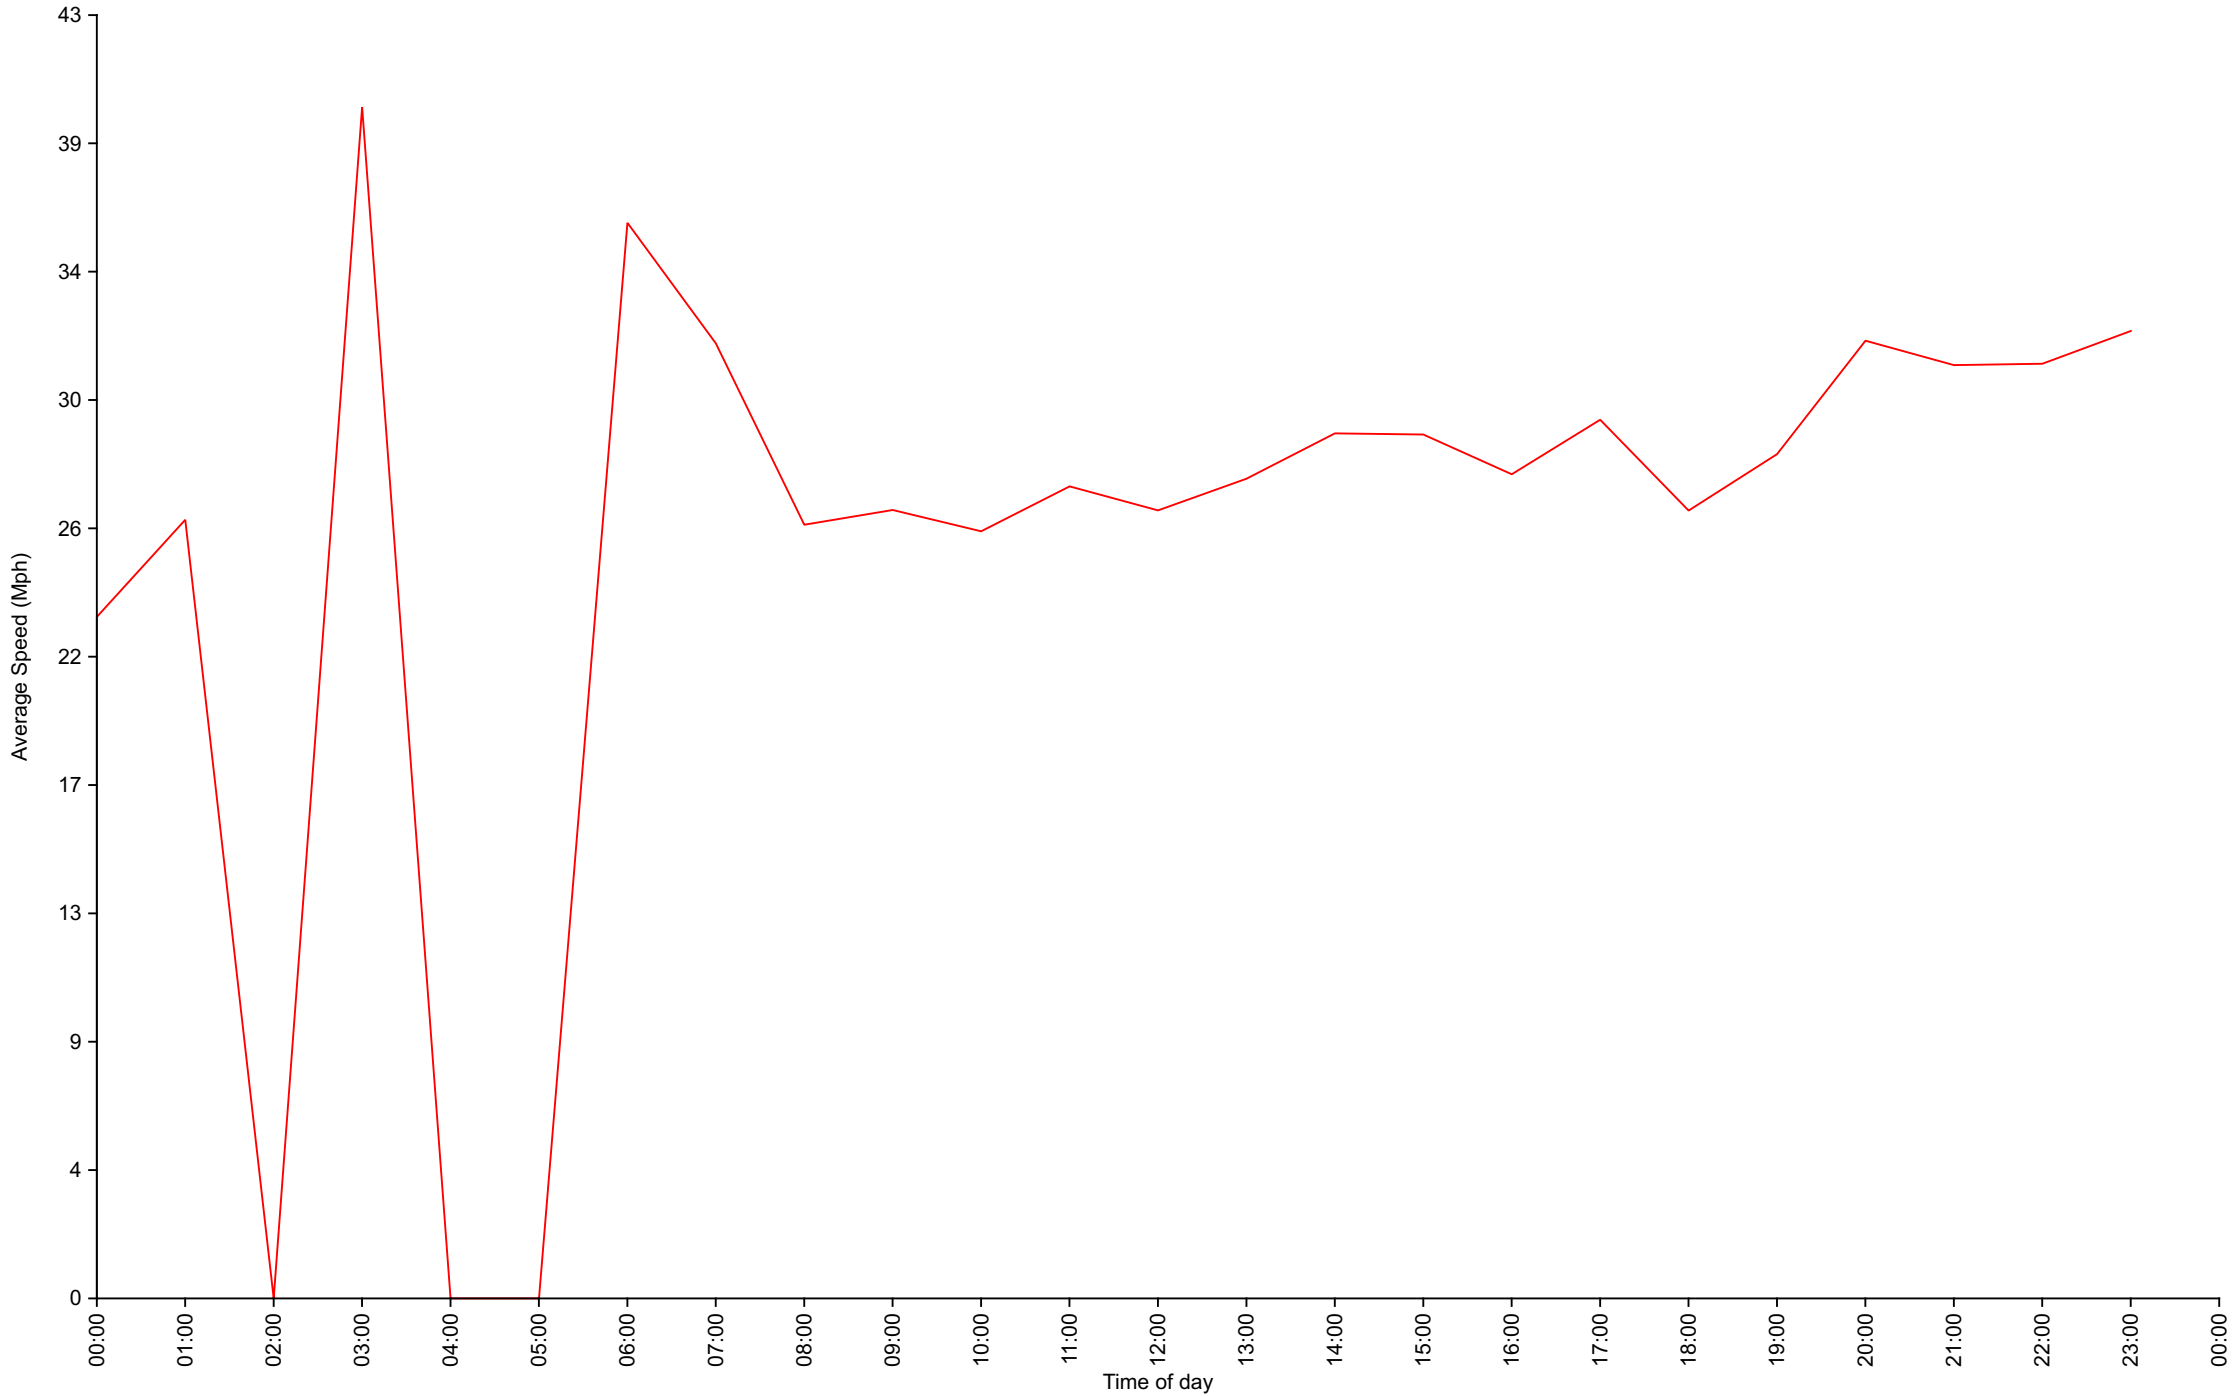

Vehicle Counts By Hour

Daily Overview for Sun Nov 21 2021

(60 Minute Resolution)

Vehicle Counts By Speed Class

Daily Overview for Sun Nov 21 2021

Average Speed By Hour
Daily Overview for Sun Nov 21 2021
(60 Minute Resolution)