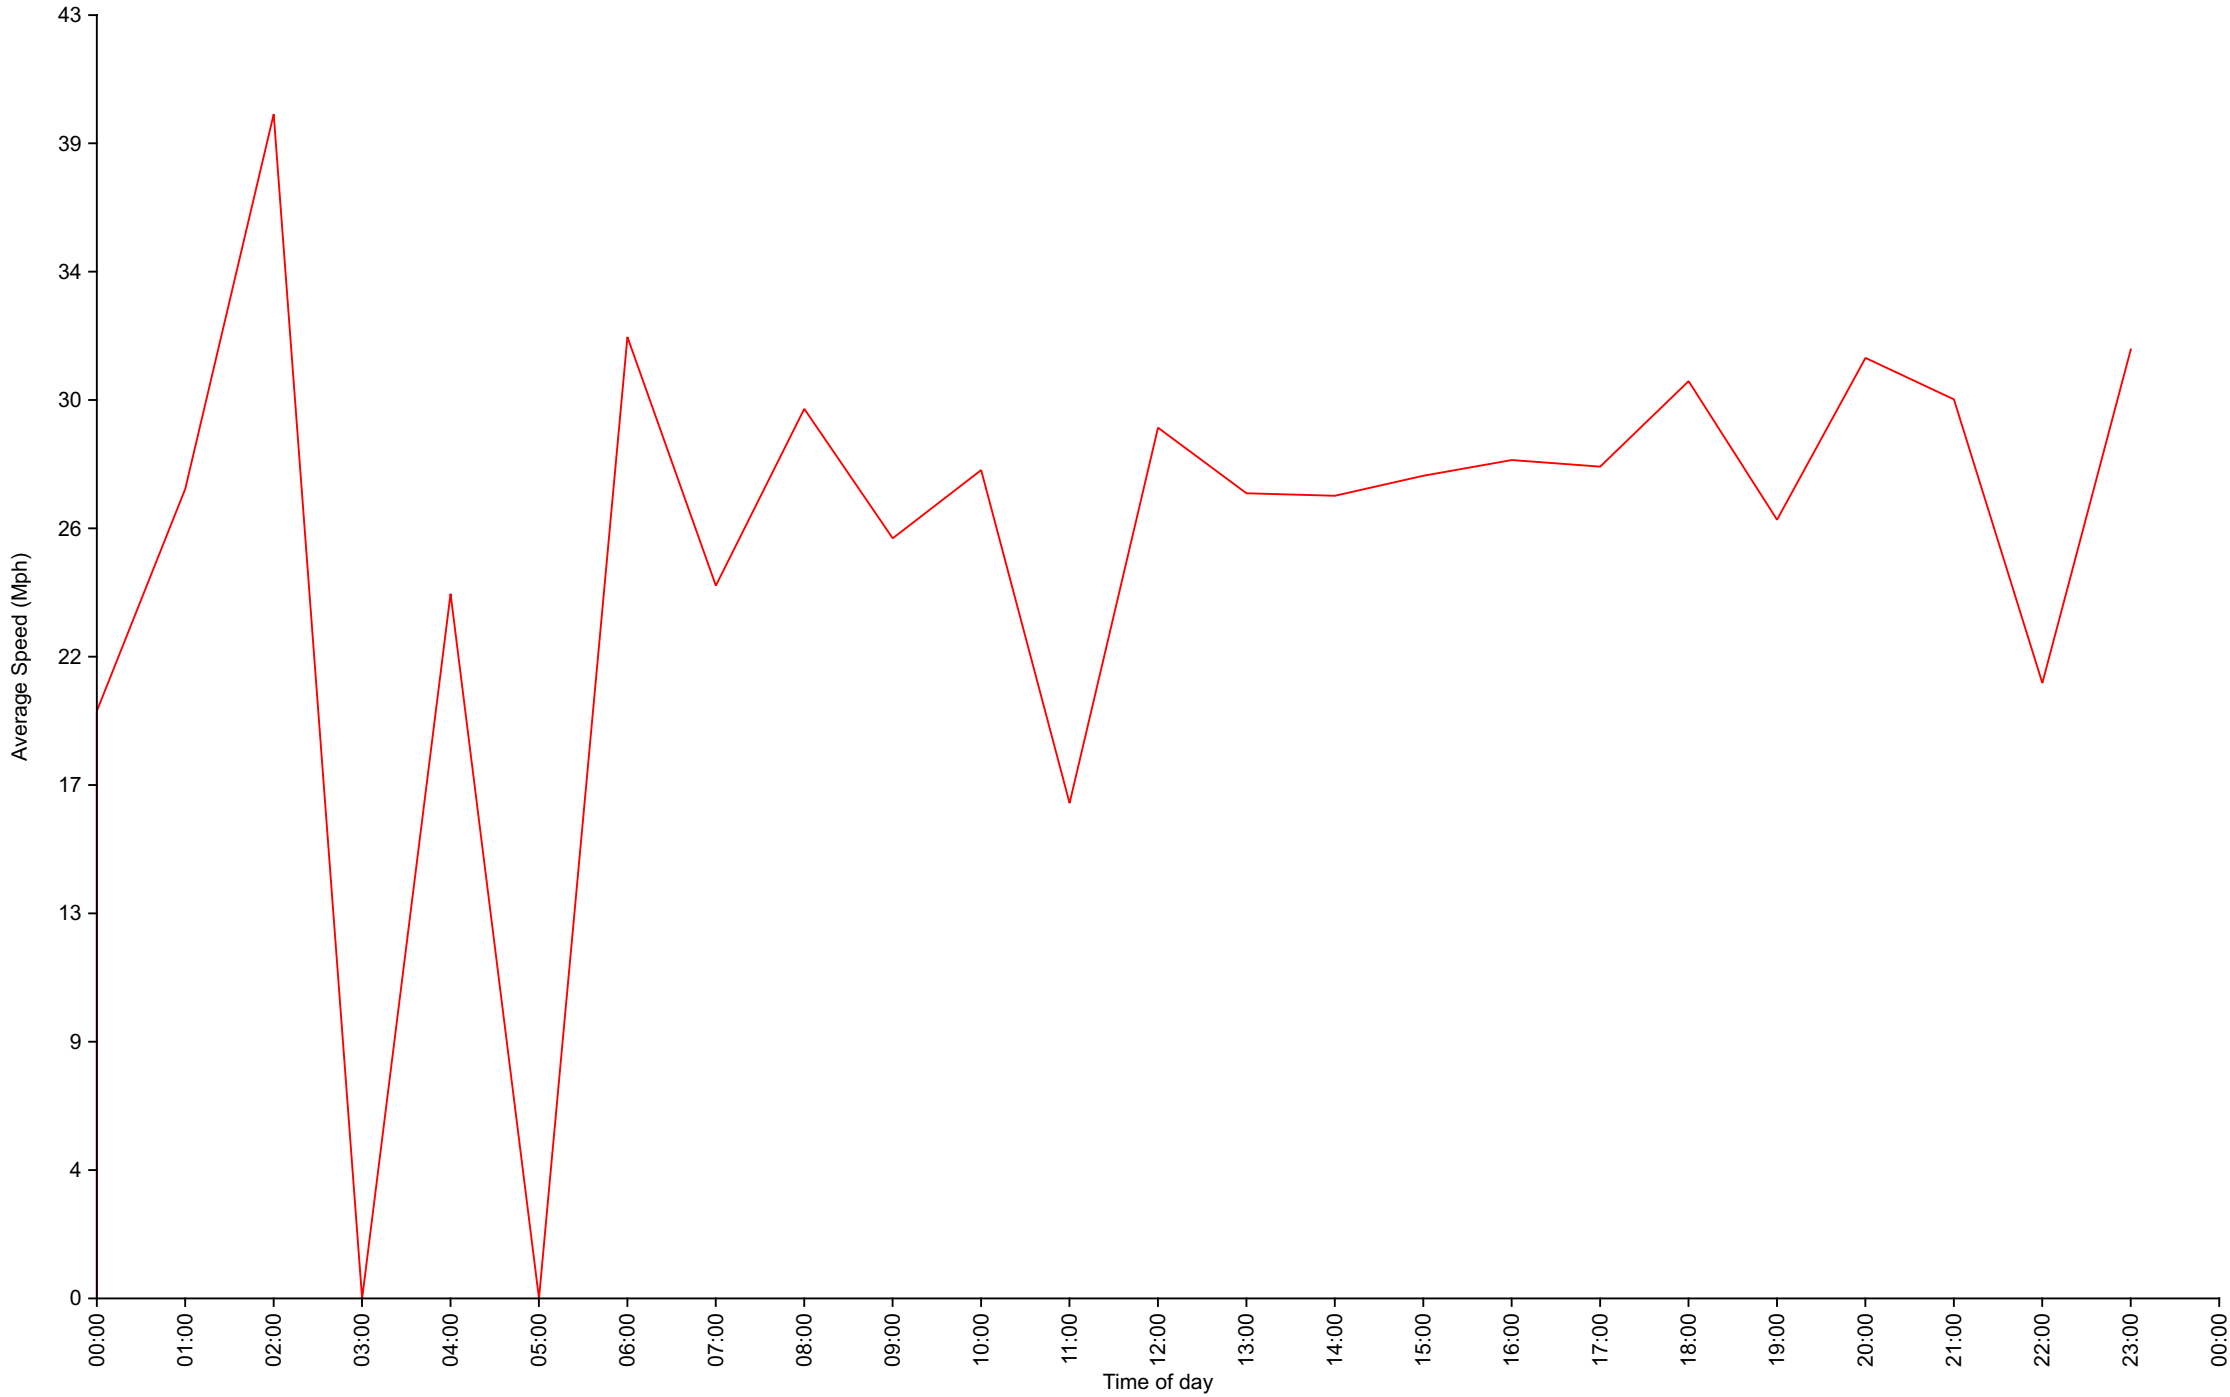

Average Speed By Hour
Daily Overview for Sun Nov 7 2021
(60 Minute Resolution)