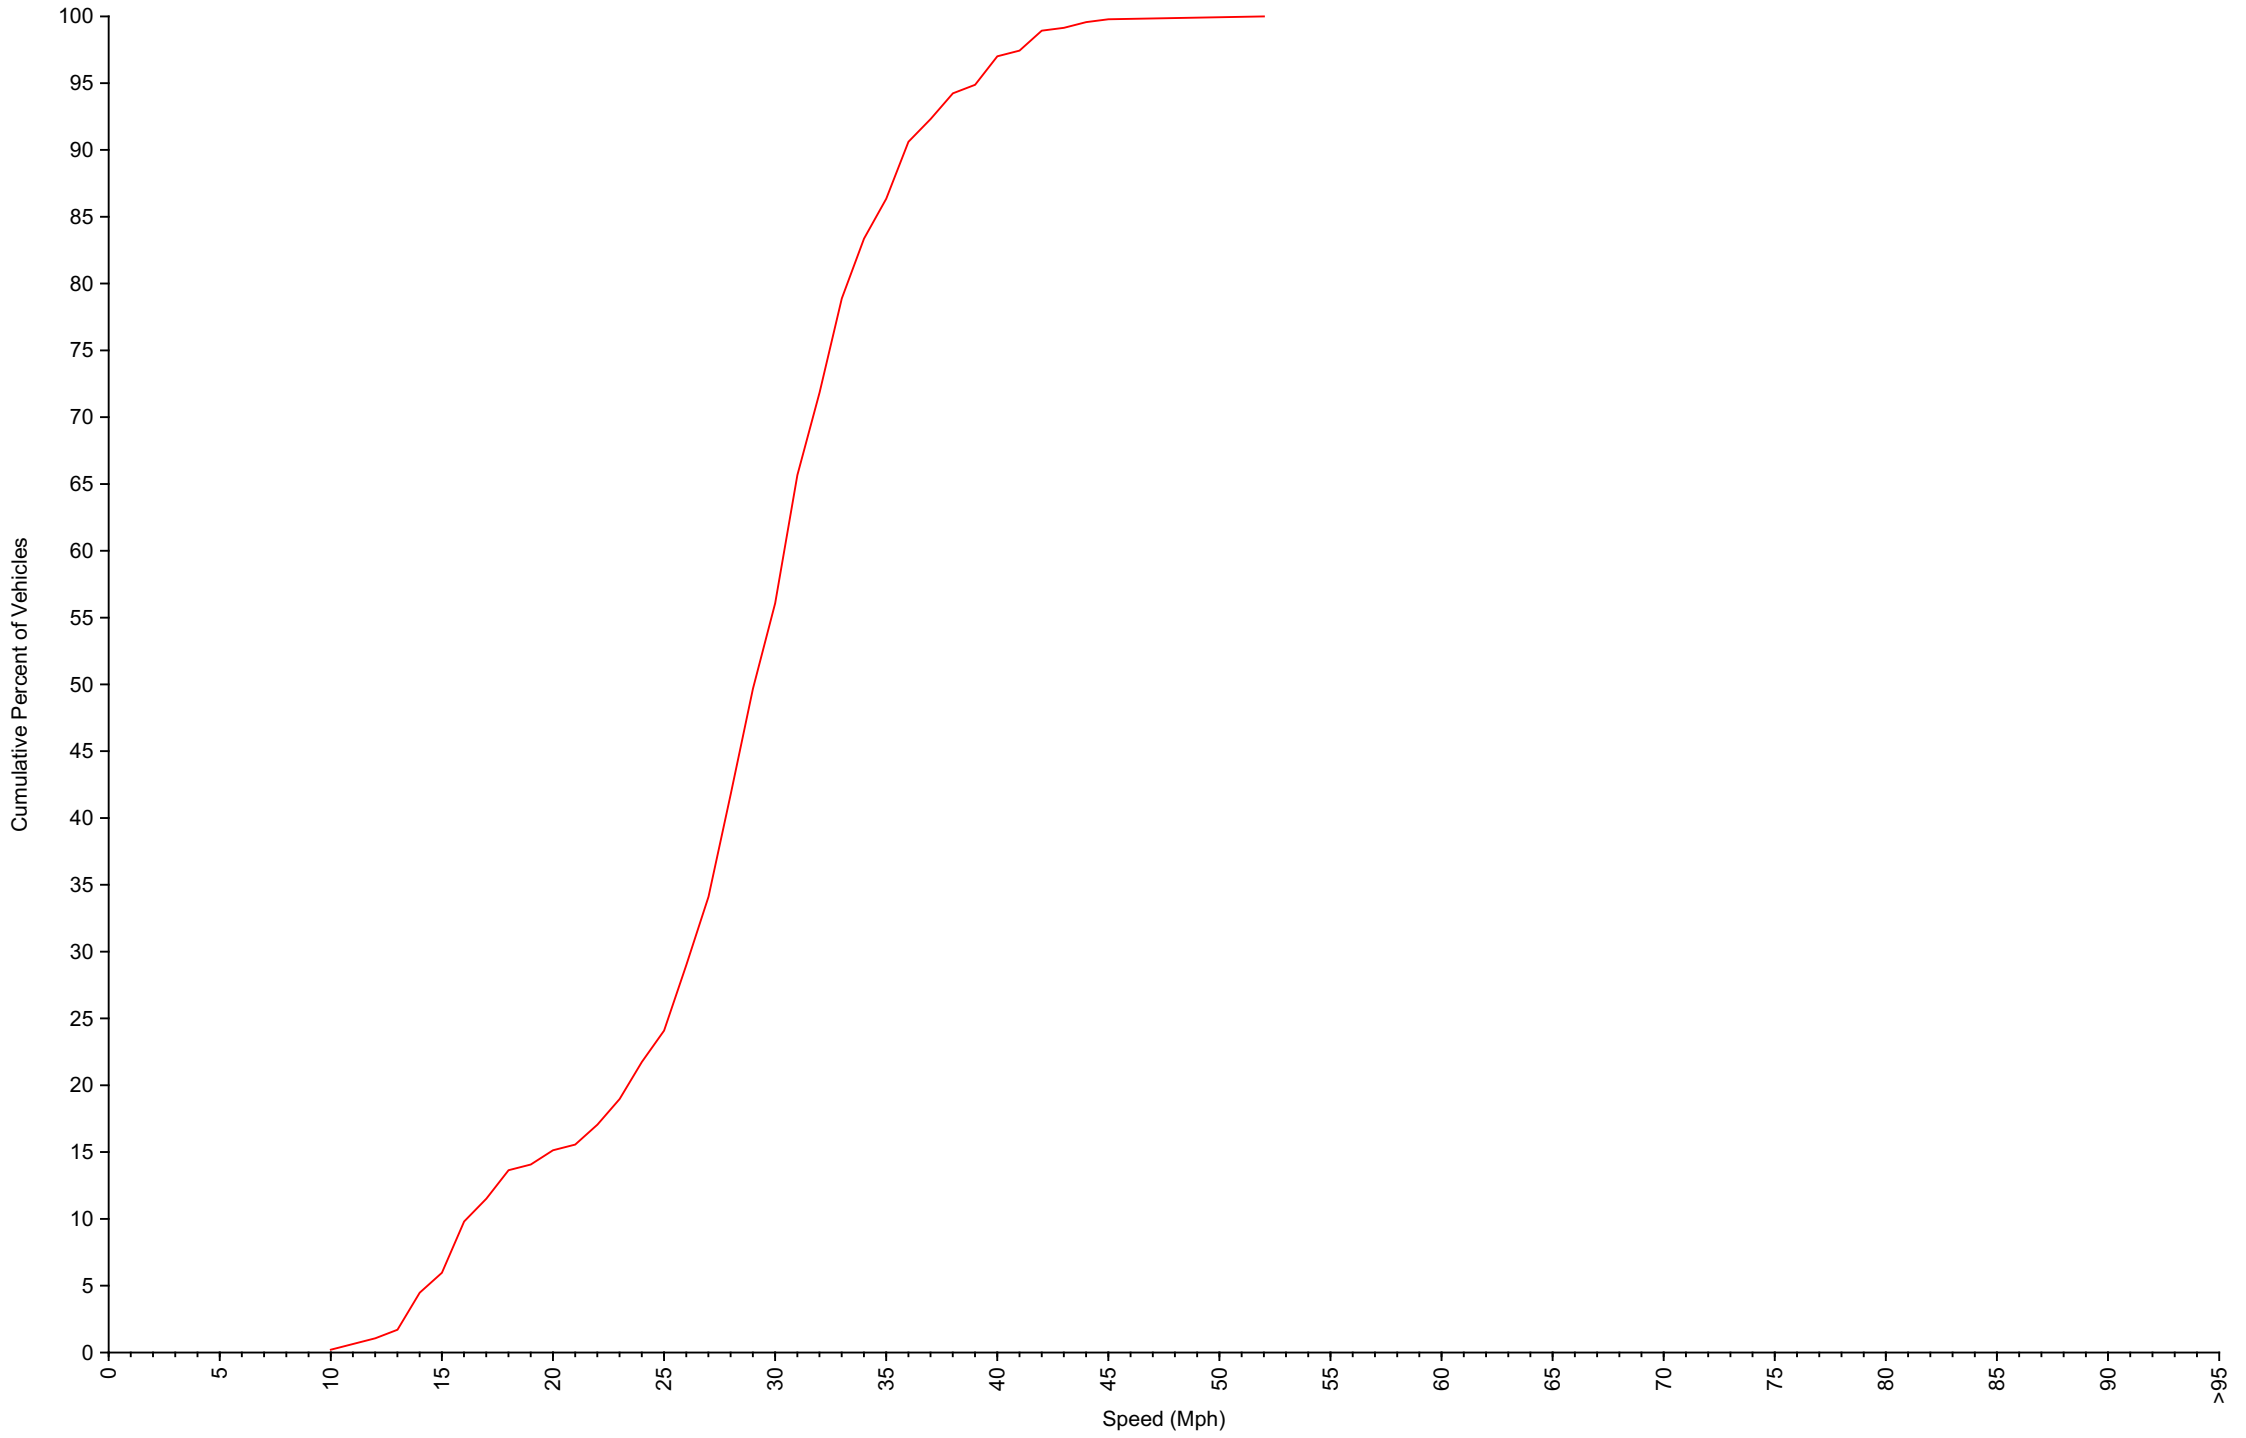

Cumulative Speed Distribution Curve

Daily Overview for Tue Nov 9 2021

Traffic Report

November - Kew Pendra

Daily Overview for Wed Nov 10 2021

Vehicle Speed Classes (Mph)

	<10	10 20	20 30	30 40	40 50	50 60	60 70	70 80	80 90	90 100	>100	Total	85th Percentile
00:00	0	0	0	0	0	0	0	0	0	0	0	0	0.0
01:00	0	0	0	0	0	0	0	0	0	0	0	0	0.0
02:00	0	0	0	0	0	0	0	0	0	0	0	0	0.0
03:00	0	0	0	0	0	0	0	0	0	0	0	0	0.0
04:00	0	0	0	0	0	0	0	0	0	0	0	0	0.0
05:00	0	0	0	0	0	0	0	0	0	0	0	0	0.0
06:00	0	1	2	0	2	0	0	0	0	0	0	5	42.8
07:00	0	4	2	5	0	0	0	0	0	0	0	11	34.3
08:00	0	7	7	7	1	0	0	0	0	0	0	22	34.1
09:00	0	3	5	7	1	0	0	0	0	0	0	16	34.3
10:00	0	2	6	7	0	0	0	0	0	0	0	15	30.9
11:00	0	2	5	2	1	0	0	0	0	0	0	10	35.5
12:00	0	5	17	12	1	0	0	0	0	0	0	35	34.8
13:00	0	11	10	22	0	0	0	0	0	0	0	43	33.2
14:00	0	2	11	19	1	0	0	0	0	0	0	33	36.1
15:00	0	8	33	23	1	0	0	0	0	0	0	65	32.1
16:00	0	6	18	39	2	0	0	0	0	0	0	65	35.6
17:00	0	2	18	16	1	0	0	0	0	0	0	37	33.4
18:00	0	5	10	12	1	0	0	0	0	0	0	28	33.8
19:00	0	3	4	4	0	0	0	0	0	0	0	11	31.7
20:00	0	1	5	2	0	0	0	0	0	0	0	8	31.4
21:00	0	0	2	5	0	0	0	0	0	0	0	7	34.9
22:00	0	2	2	1	0	0	0	0	0	0	0	5	27.8
23:00	0	0	1	3	0	0	0	0	0	0	0	4	35.1