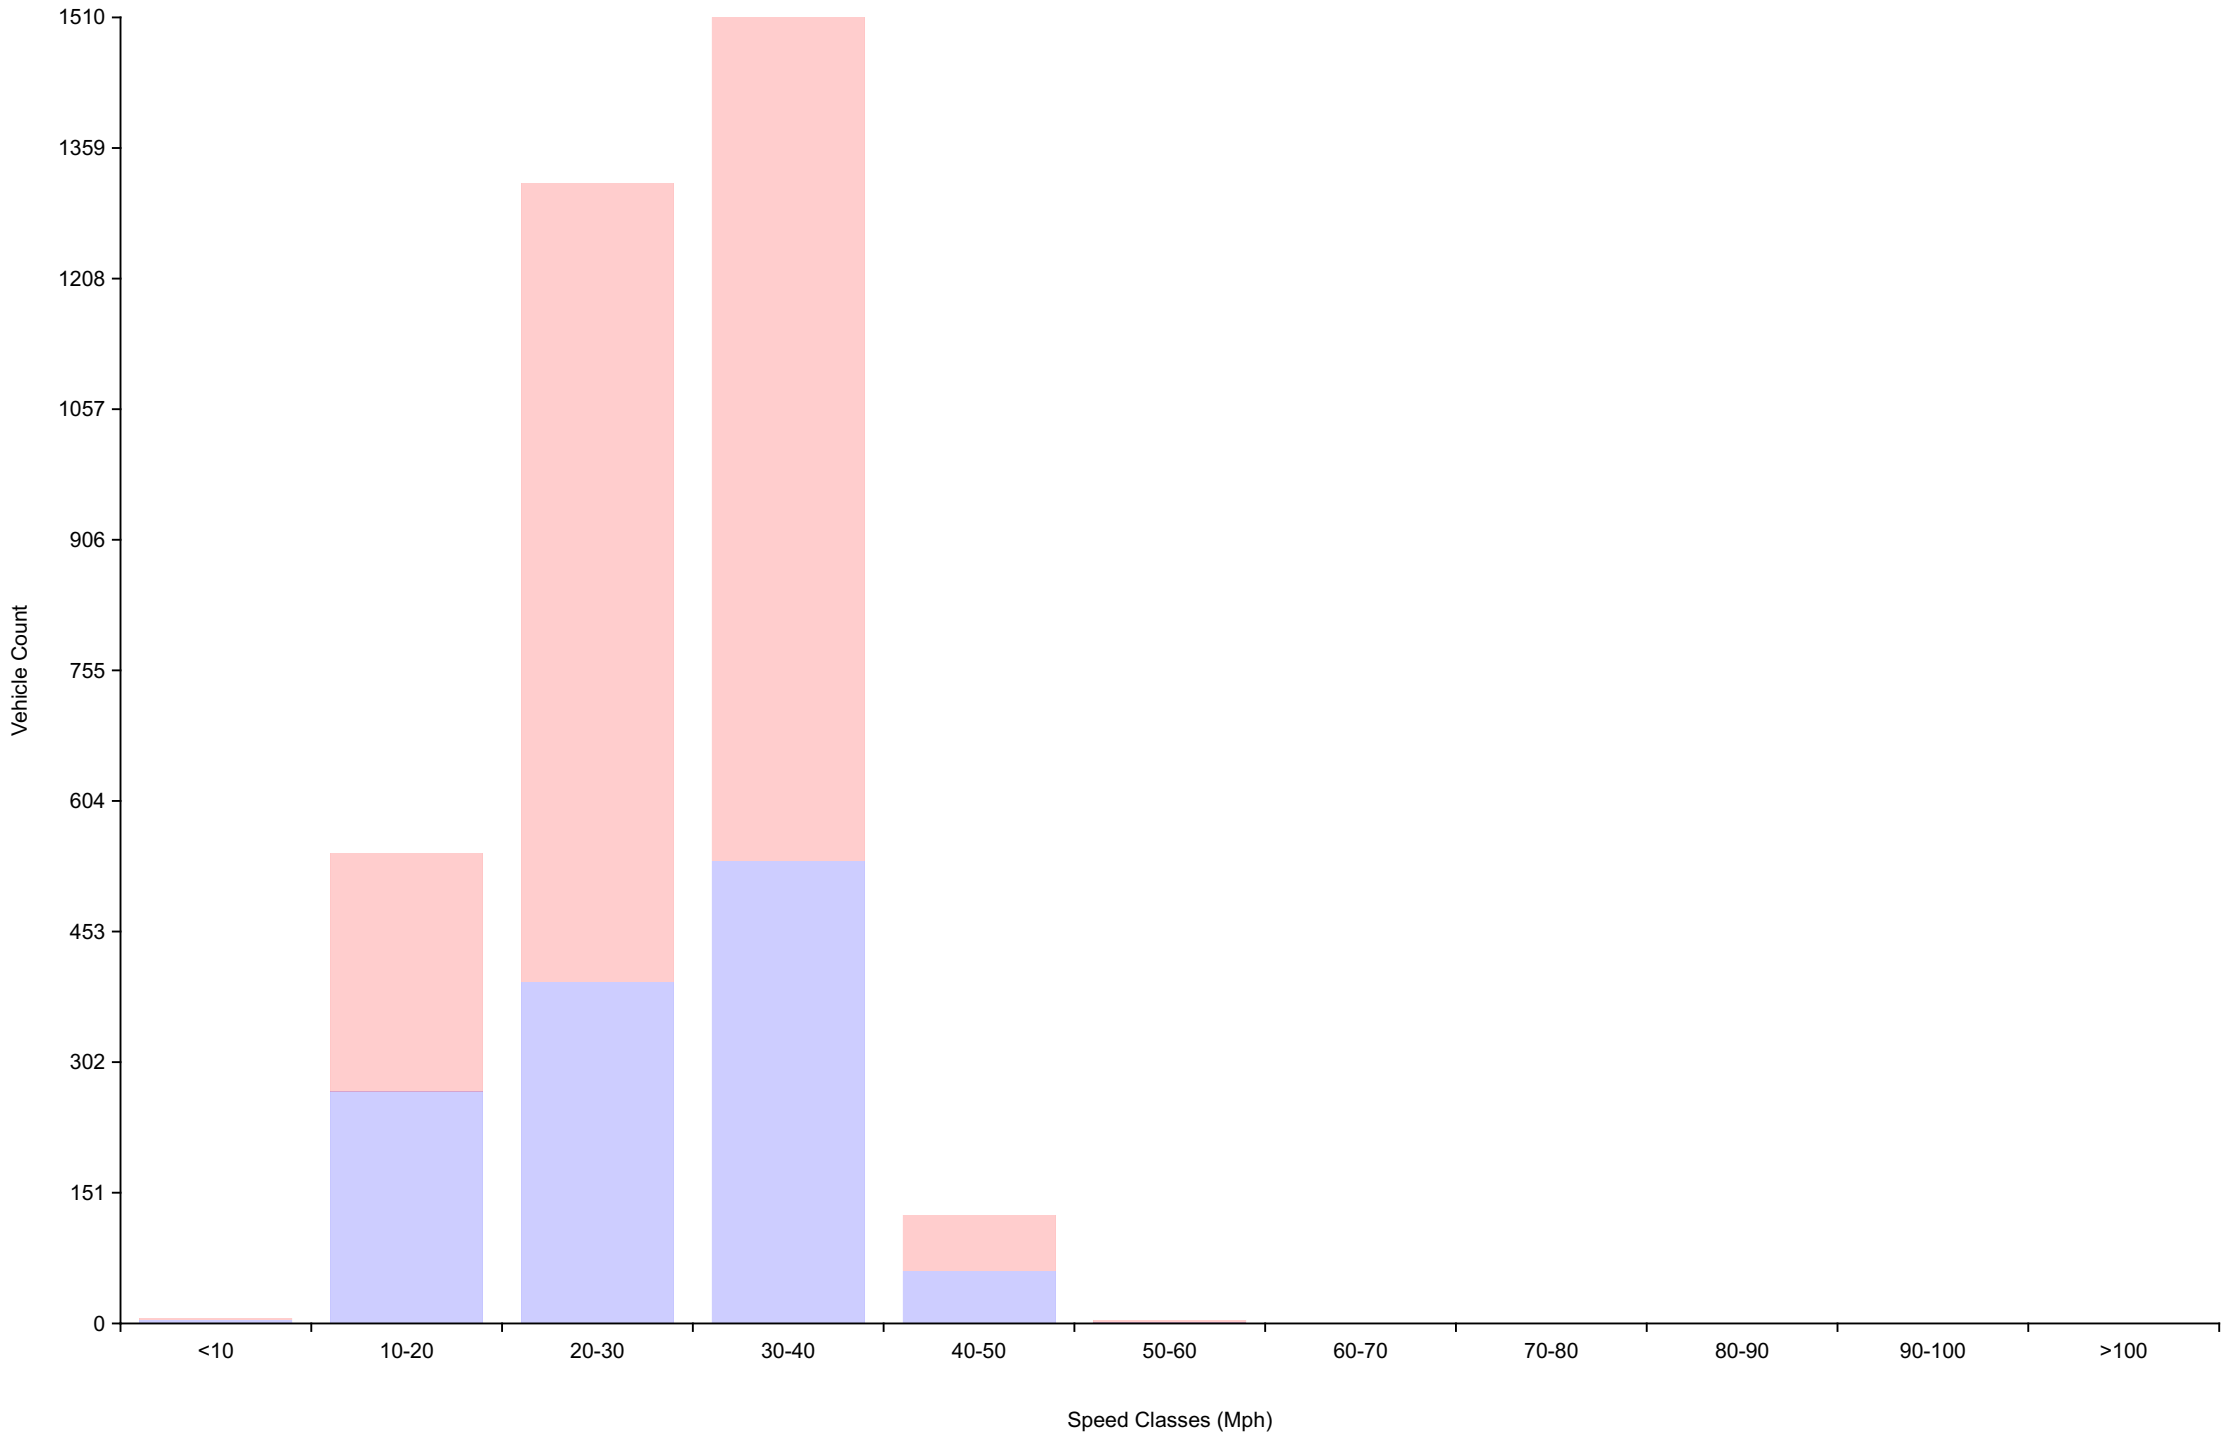

Cumulative Speed Distribution Curve

Traffic Overview from Mon Nov 1 2021 to Tue Nov 30 2021

Average Speed By Hour
For week beginning Mon Nov 1 2021
(60 Minute Resolution)

Vehicle Counts By Speed Class

For week beginning Mon Nov 1 2021