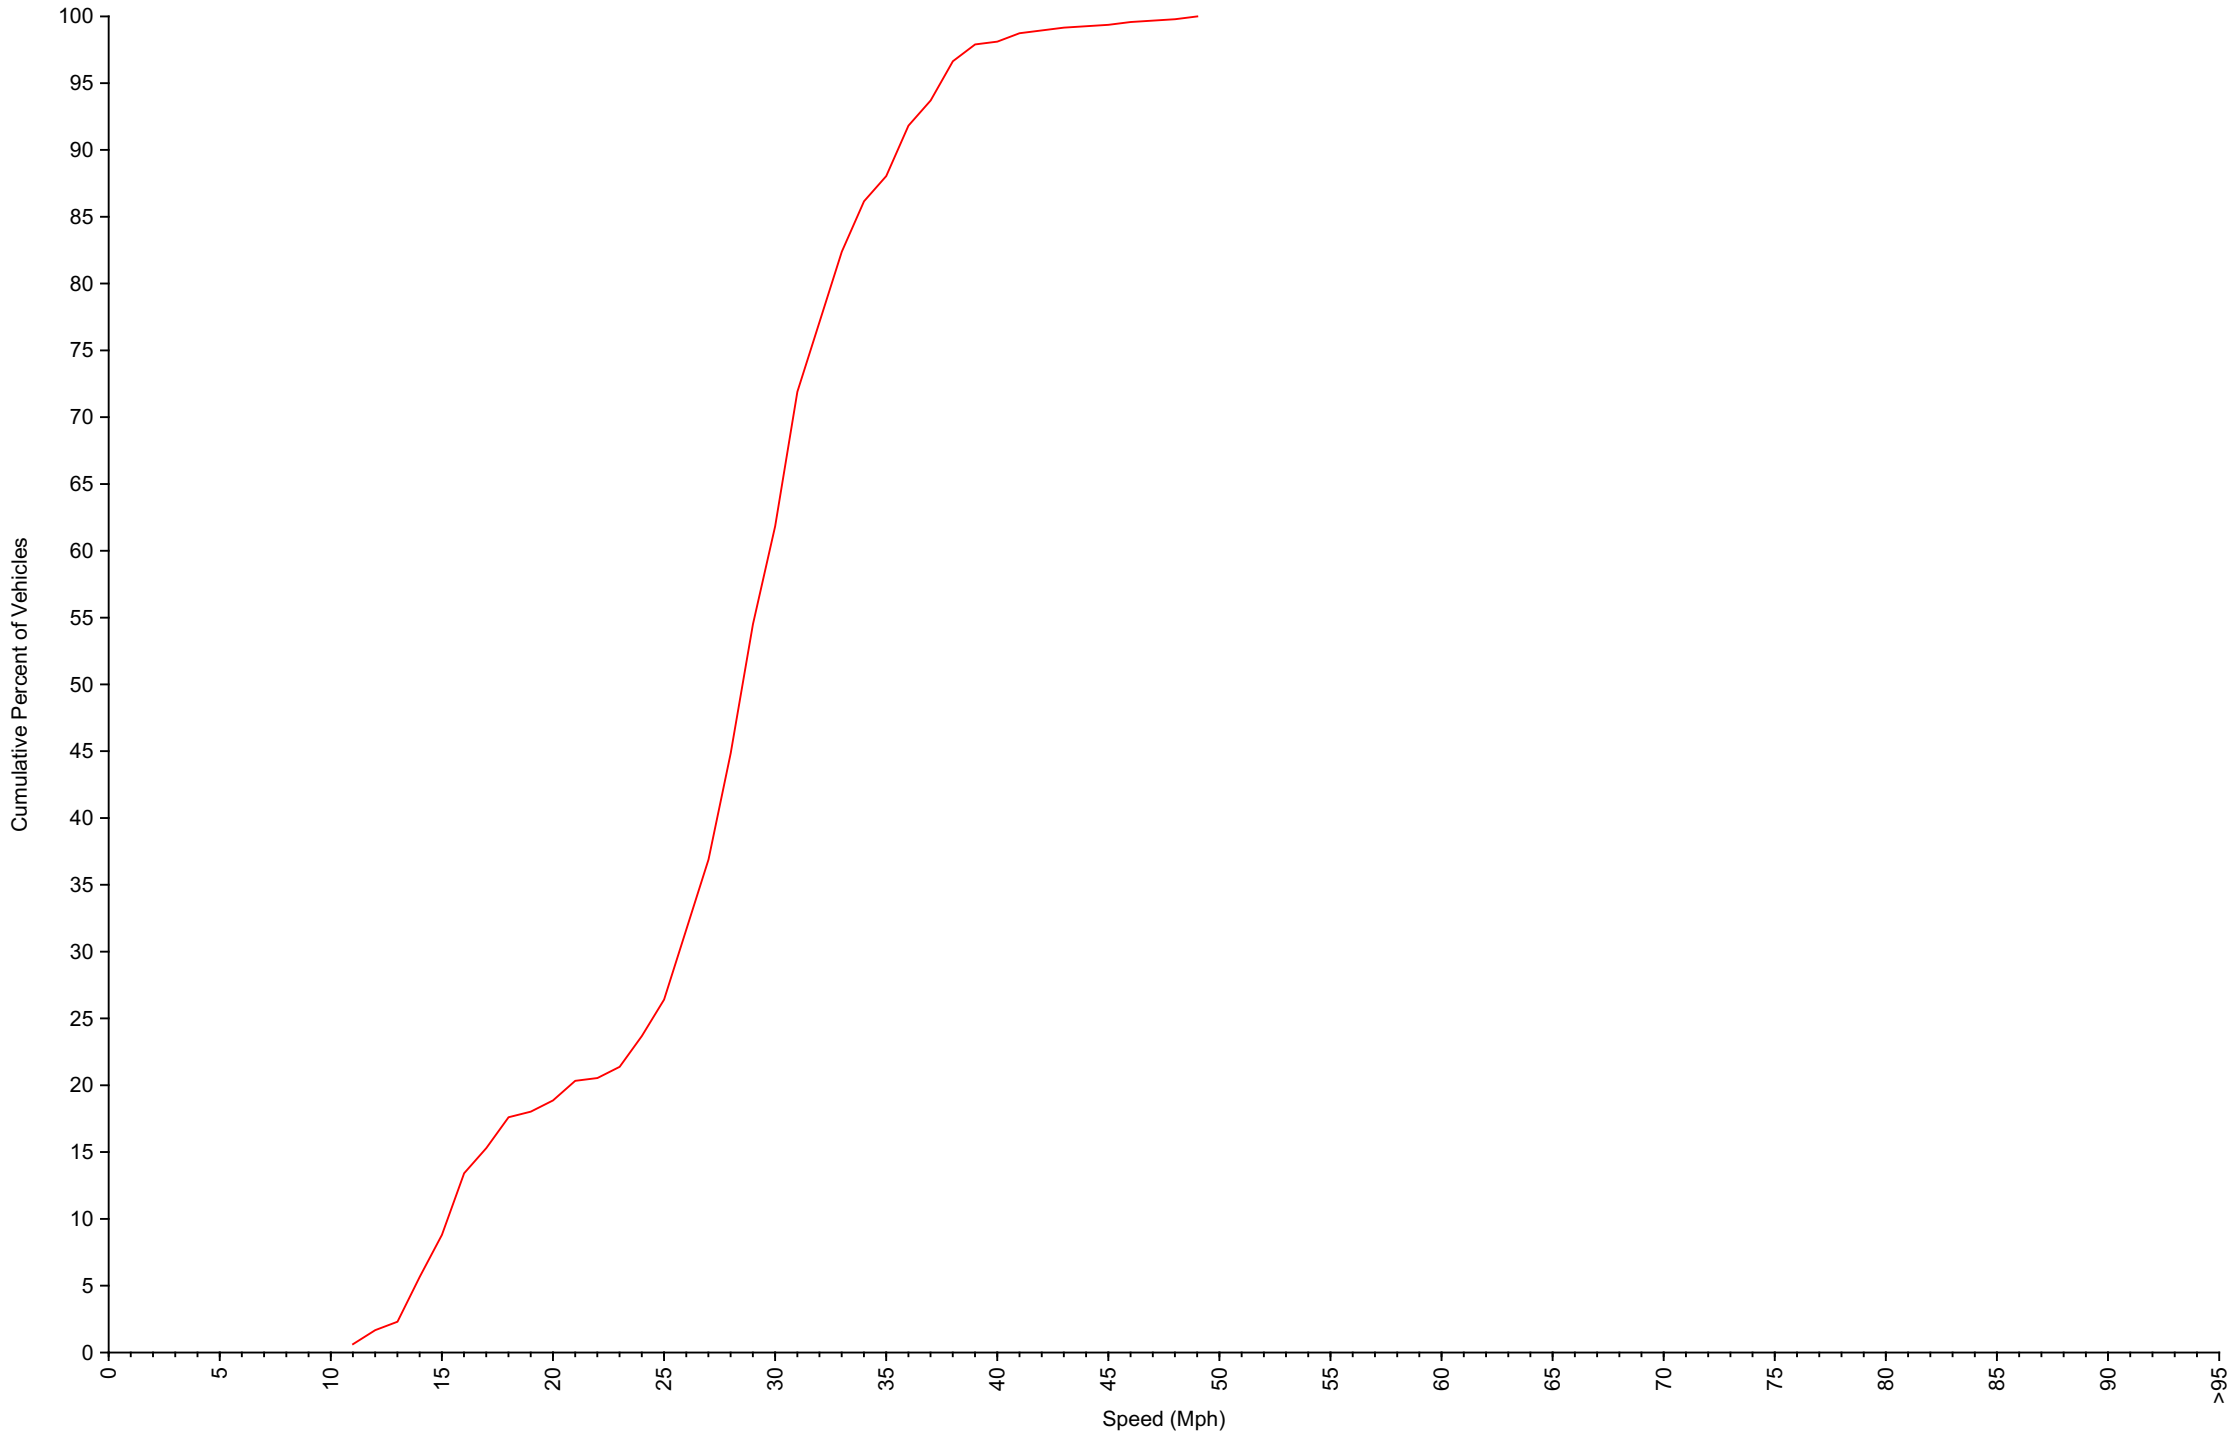

Daily Overview for Tue Nov 16 2021

Traffic Report

November - Kew Pendra

Daily Overview for Wed Nov 17 2021

Vehicle Speed Classes (Mph)

	<10	10 20	20 30	30 40	40 50	50 60	60 70	70 80	80 90	90 100	>100	Total	85th Percentile
00:00	0	0	0	1	0	0	0	0	0	0	0	1	33.2
01:00	0	0	0	1	0	0	0	0	0	0	0	1	37.9
02:00	0	0	0	0	0	0	0	0	0	0	0	0	0.0
03:00	0	0	0	0	0	0	0	0	0	0	0	0	0.0
04:00	0	2	0	0	0	0	0	0	0	0	0	2	15.8
05:00	0	0	0	0	0	0	0	0	0	0	0	0	0.0
06:00	0	2	2	3	0	0	0	0	0	0	0	7	35.0
07:00	0	8	4	15	2	0	0	0	0	0	0	29	36.3
08:00	0	10	10	17	3	0	0	0	0	0	0	40	34.0
09:00	0	7	17	18	2	0	0	0	0	0	0	44	34.4
10:00	0	5	13	14	2	0	0	0	0	0	0	34	33.7
11:00	0	4	12	15	1	0	0	0	0	0	0	32	35.1
12:00	0	4	13	16	0	0	0	0	0	0	0	33	33.5
13:00	0	4	11	11	2	0	0	0	0	0	0	28	34.4
14:00	0	9	17	13	1	0	0	0	0	0	0	40	33.3
15:00	0	9	30	21	1	0	0	0	0	0	0	61	33.4
16:00	0	6	27	36	1	0	0	0	0	0	0	70	36.3
17:00	0	2	25	12	1	0	0	0	0	0	0	40	34.0
18:00	0	4	10	13	1	0	0	0	0	0	0	28	33.4
19:00	0	3	6	9	0	0	0	0	0	0	0	18	35.3
20:00	0	1	6	3	0	0	0	0	0	0	0	10	31.5
21:00	0	1	3	3	2	0	0	0	0	0	0	9	37.3
22:00	0	2	1	4	0	0	0	0	0	0	0	7	35.0
23:00	0	0	0	2	0	0	0	0	0	0	0	2	32.4
AM Total	0	38	58	84	10	0	0	0	0	0	0		
PM Total	0	45	149	143	9	0	0	0	0	0	0		
Total	0	83	207	227	19	0	0	0	0	0	0		
Percent	0.00%	15.49%	38.62%	42.35%	3.54%	0.00%	0.00%	0.00%	0.00%	0.00%	0.00%		