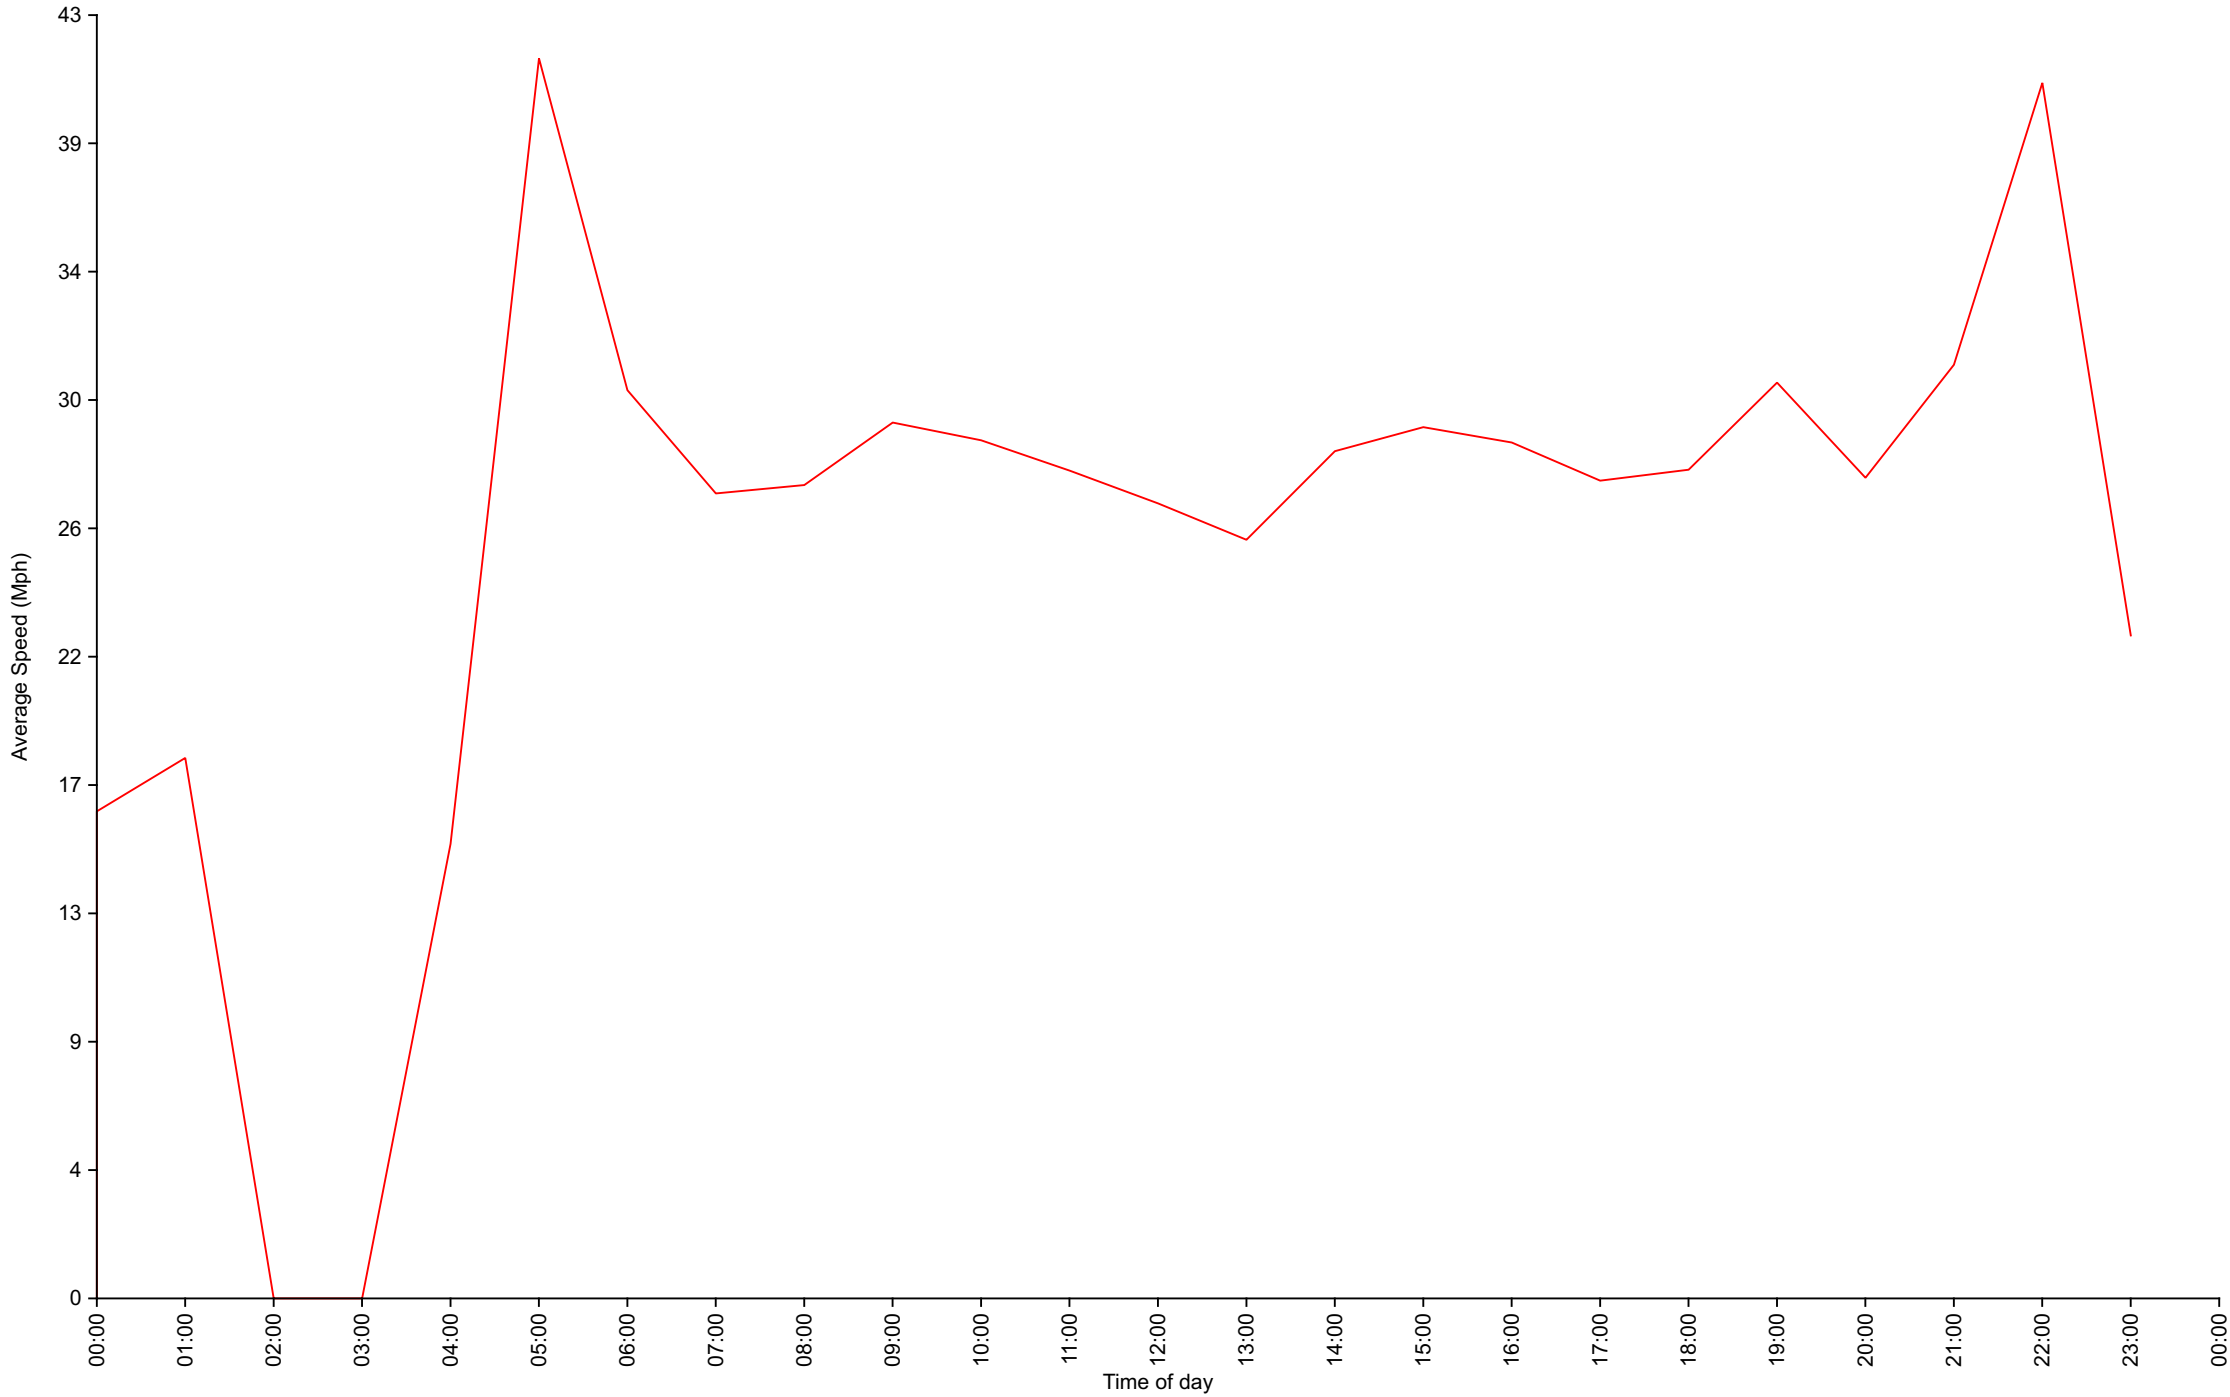

Vehicle Counts By Hour

Daily Overview for Wed Nov 24 2021
(60 Minute Resolution)

Vehicle Counts By Speed Class

Daily Overview for Wed Nov 24 2021

Average Speed By Hour

Daily Overview for Wed Nov 24 2021

(60 Minute Resolution)