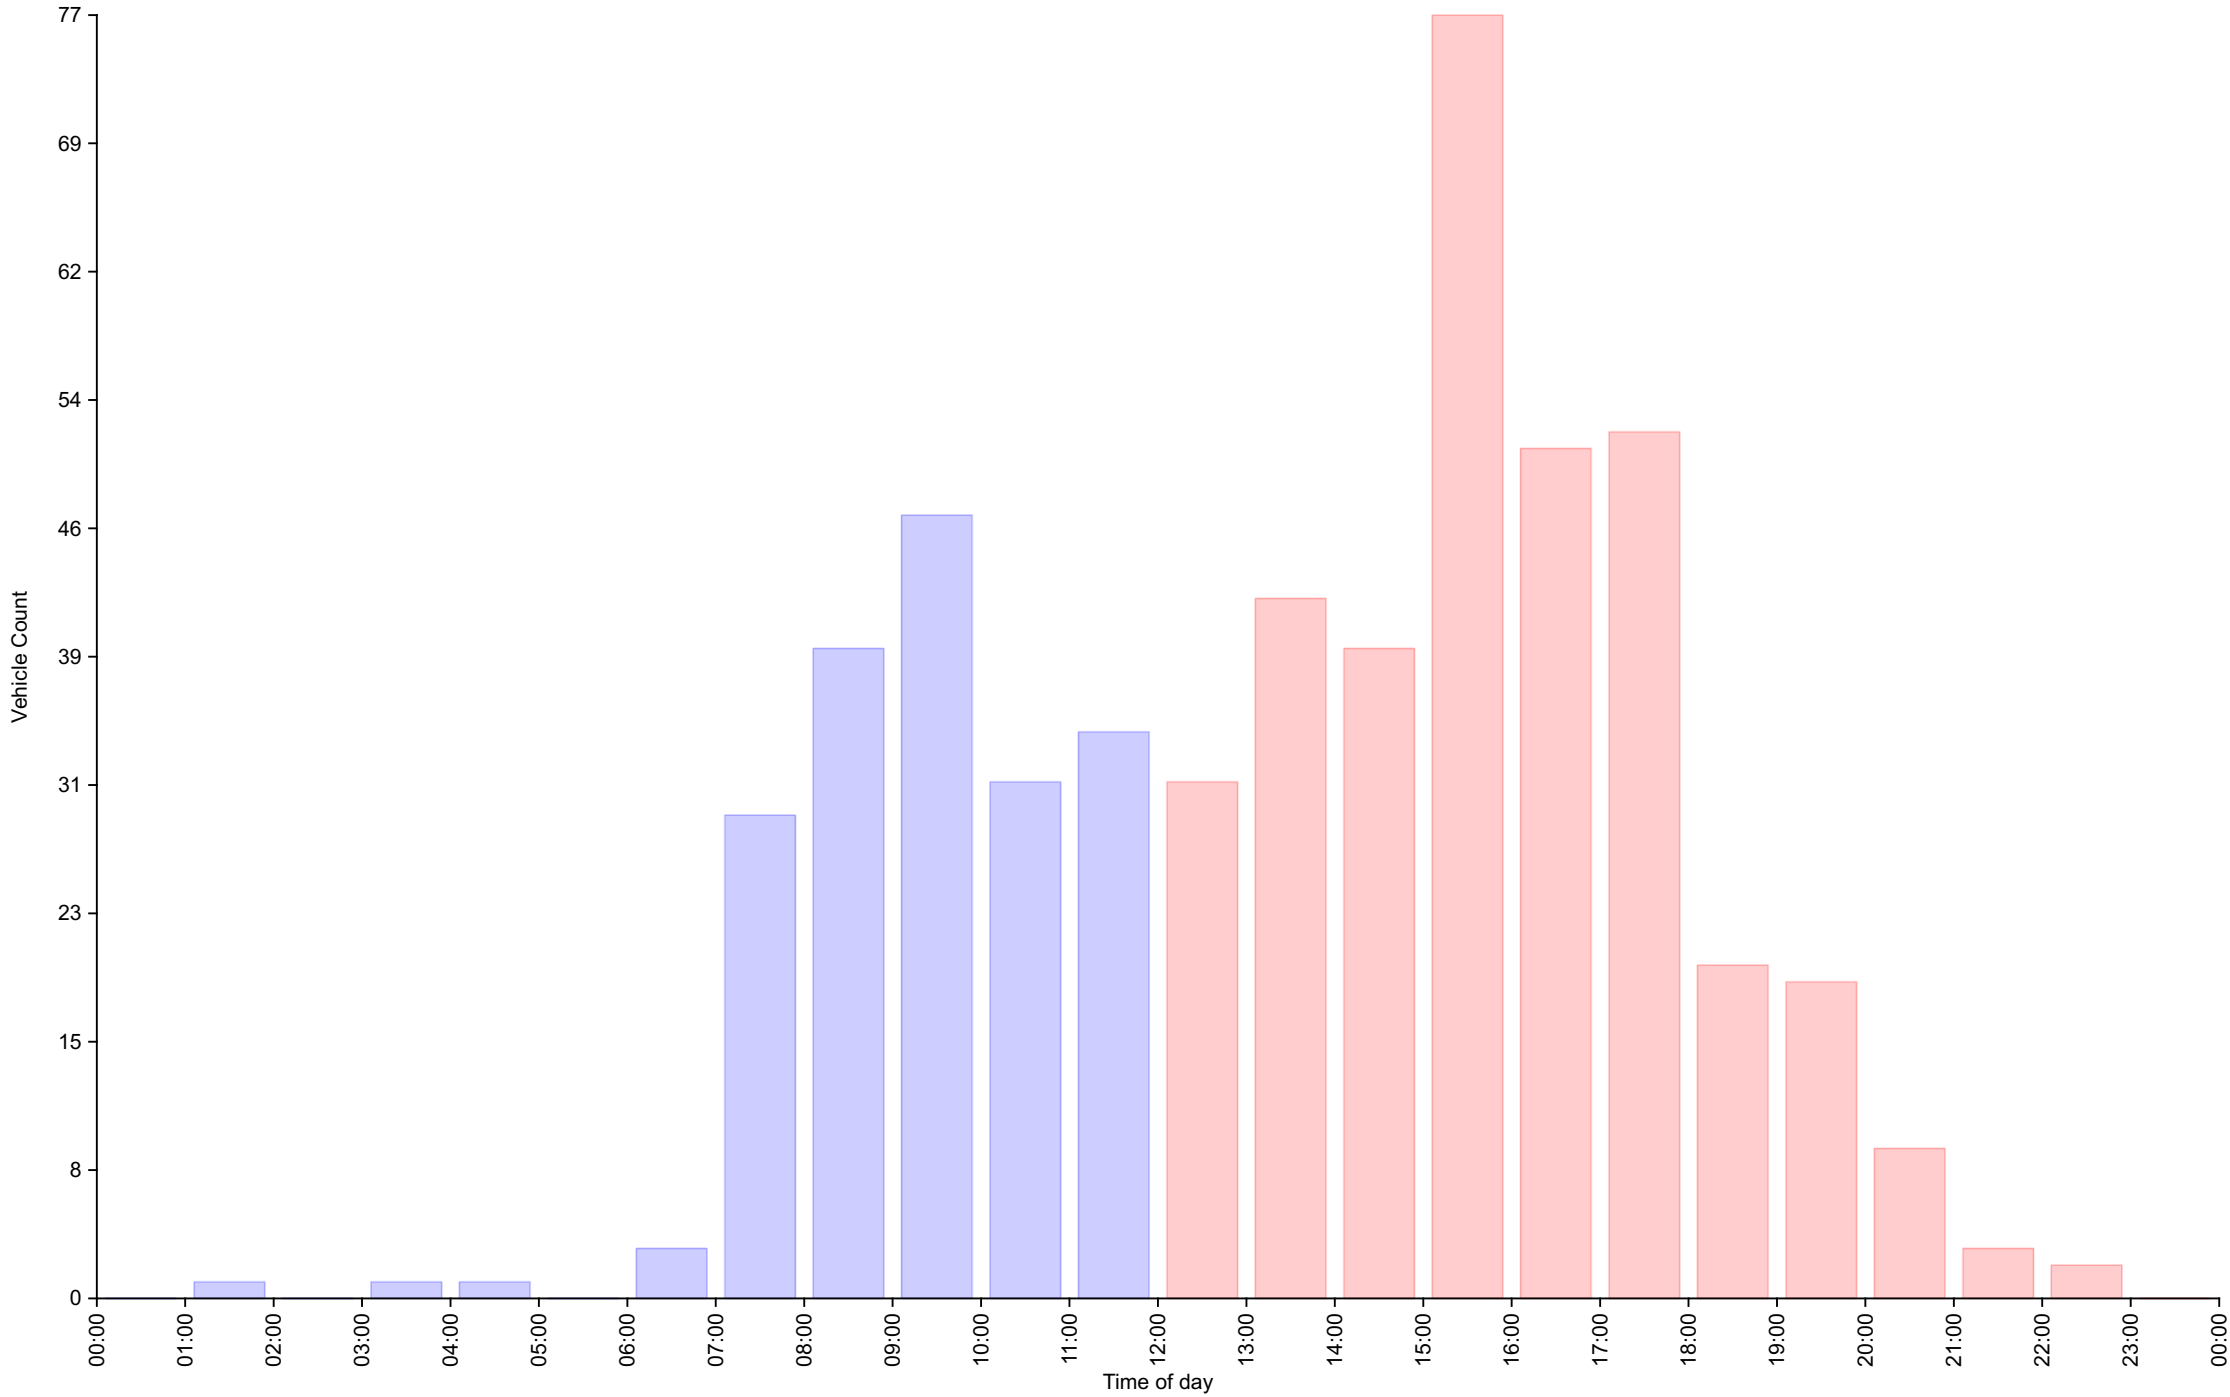

Traffic Report

November - Kew Pendra

Daily Overview for Mon Nov 8 2021

Vehicle Speed Classes (Mph)

	<10	10 20	20 30	30 40	40 50	50 60	60 70	70 80	80 90	90 100	>100	Total	85th Percentile
00:00	0	0	0	0	0	0	0	0	0	0	0	0	0.0
01:00	0	0	0	1	0	0	0	0	0	0	0	1	37.7
02:00	0	0	0	0	0	0	0	0	0	0	0	0	0.0
03:00	0	0	1	0	0	0	0	0	0	0	0	1	20.6
04:00	0	1	0	0	0	0	0	0	0	0	0	1	14.1
05:00	0	0	0	0	0	0	0	0	0	0	0	0	0.0
06:00	0	2	0	0	1	0	0	0	0	0	0	3	30.8
07:00	0	7	10	11	1	0	0	0	0	0	0	29	32.3
08:00	0	10	6	19	4	0	0	0	0	0	0	39	36.8
09:00	0	16	17	14	0	0	0	0	0	0	0	47	35.2
10:00	0	6	8	16	1	0	0	0	0	0	0	31	34.7
11:00	0	4	11	19	0	0	0	0	0	0	0	34	34.6
12:00	0	6	10	15	0	0	0	0	0	0	0	31	34.4
13:00	0	9	12	18	3	0	0	0	0	0	0	42	34.9
14:00	0	3	17	18	1	0	0	0	0	0	0	39	34.1
15:00	0	5	36	36	0	0	0	0	0	0	0	77	33.2
16:00	0	4	21	26	0	0	0	0	0	0	0	51	33.7
17:00	0	6	20	25	1	0	0	0	0	0	0	52	33.7
18:00	0	5	3	10	2	0	0	0	0	0	0	20	37.0
19:00	0	5	9	4	1	0	0	0	0	0	0	19	33.1
20:00	0	3	0	5	1	0	0	0	0	0	0	9	37.6
21:00	0	0	0	2	1	0	0	0	0	0	0	3	39.0
22:00	0	1	0	1	0	0	0	0	0	0	0	2	29.3
23:00	0	0	0	0	0	0	0	0	0	0	0	0	0.0
AM Total	0	46	53	80	7	0	0	0	0	0	0		
PM Total	0	47	128	160	10	0	0	0	0	0	0		
Total	0	93	181	240	17	0	0	0	0	0	0		
Percent	0.00%	17.51%	34.09%	45.20%	3.20%	0.00%	0.00%	0.00%	0.00%	0.00%	0.00%		

Total Vehicles : 531
30th Percentile : 25.4 MPH
50th Percentile : 28.8 MPH
85th Percentile : 34.6 MPH
95th Percentile : 37.8 MPH
Average Speed : 28.1 MPH
Highest Speed : 44.4 MPH

Vehicle Counts By Hour

Daily Overview for Mon Nov 8 2021
(60 Minute Resolution)