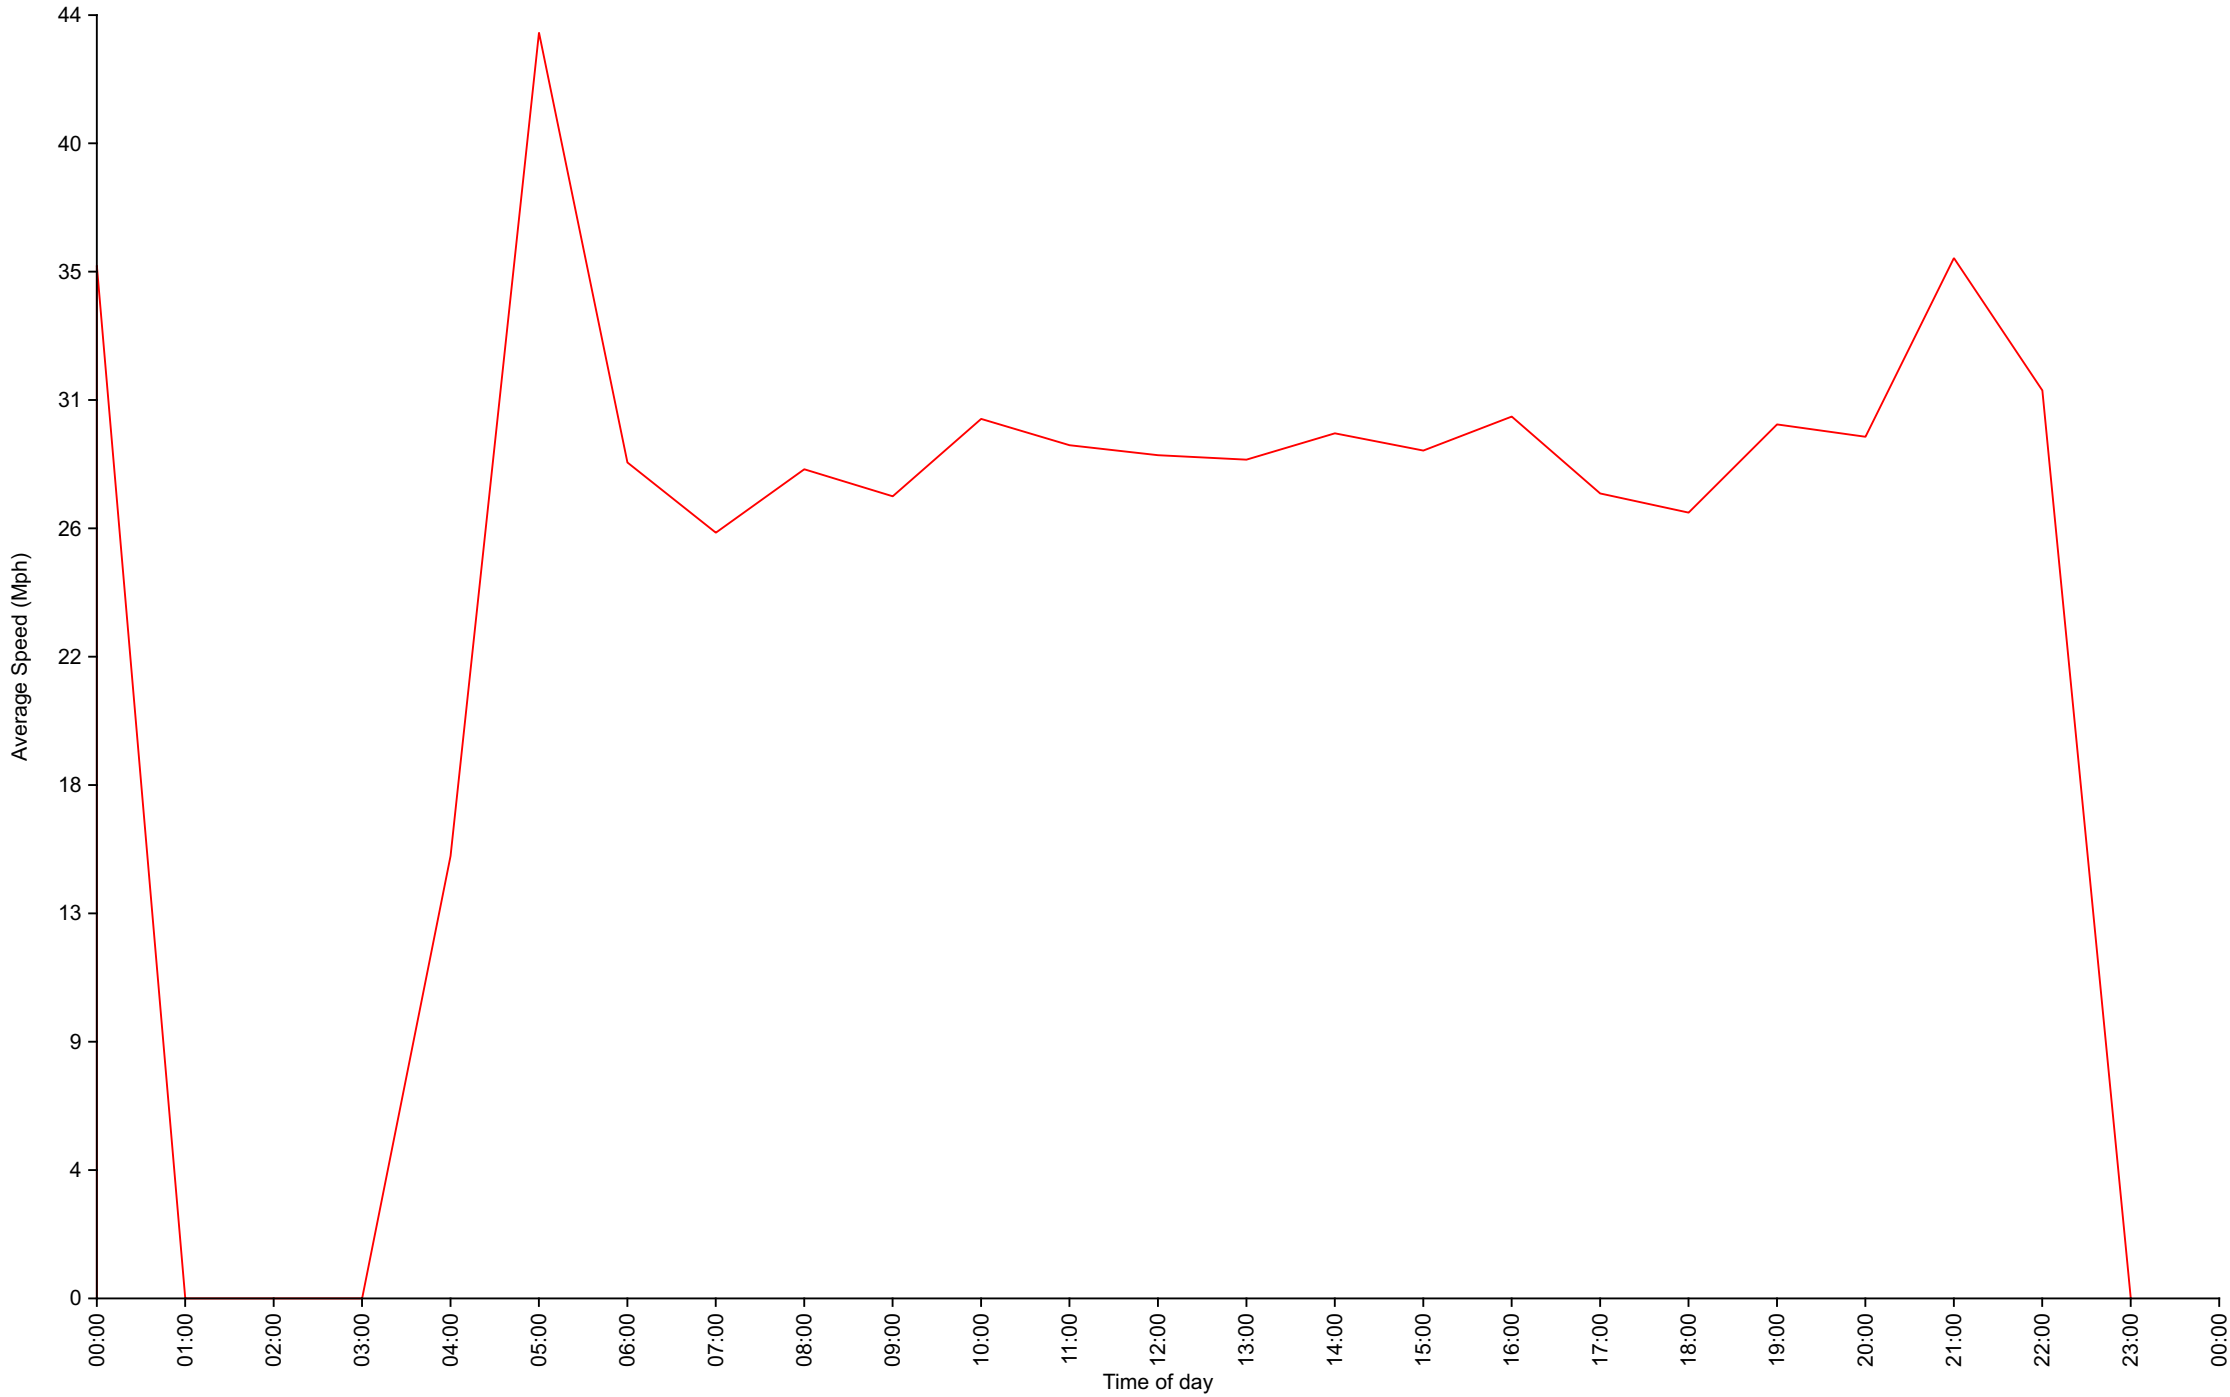

Cumulative Speed Distribution Curve

Daily Overview for Thu Nov 11 2021

Traffic Report

November - Kew Pendra

Daily Overview for Fri Nov 12 2021

Vehicle Speed Classes (Mph)

	<10	10 20	20 30	30 40	40 50	50 60	60 70	70 80	80 90	90 100	>100	Total	85th Percentile
00:00	0	0	0	0	0	0	0	0	0	0	0	0	0.0
01:00	0	0	0	0	0	0	0	0	0	0	0	0	0.0
02:00	0	0	0	0	0	0	0	0	0	0	0	0	0.0
03:00	0	0	0	0	0	0	0	0	0	0	0	0	0.0
04:00	0	0	0	0	0	0	0	0	0	0	0	0	0.0
05:00	0	0	0	0	0	0	0	0	0	0	0	0	0.0
06:00	0	0	3	3	1	0	0	0	0	0	0	7	38.9
07:00	0	9	7	11	1	0	0	0	0	0	0	28	34.8
08:00	0	6	21	18	4	0	0	0	0	0	0	49	35.9
09:00	0	11	15	22	1	0	0	0	0	0	0	49	34.9
10:00	0	6	20	14	1	0	0	0	0	0	0	41	32.6
11:00	0	3	13	14	1	0	0	0	0	0	0	31	33.7
12:00	0	5	18	15	2	0	0	0	0	0	0	40	34.0
13:00	0	4	20	16	3	0	0	0	0	0	0	43	34.5
14:00	0	10	14	16	1	0	0	0	0	0	0	41	32.9
15:00	0	9	17	19	2	1	0	0	0	0	0	48	32.9
16:00	0	2	15	33	2	0	0	0	0	0	0	52	35.7
17:00	0	2	16	14	0	0	0	0	0	0	0	32	33.2
18:00	0	7	10	7	0	0	0	0	0	0	0	24	32.1
19:00	0	4	4	8	0	0	0	0	0	0	0	16	35.3
20:00	0	0	5	2	1	0	0	0	0	0	0	8	30.8
21:00	0	1	4	1	1	0	0	0	0	0	0	7	29.9
22:00	0	1	0	2	0	0	0	0	0	0	0	3	31.6
23:00	0	1	0	3	0	0	0	0	0	0	0	4	35.2
AM Total	0	35	79	82	9	0	0	0	0	0	0		
PM Total	0	46	123	136	12	1	0	0	0	0	0		
Total	0	81	202	218	21	1	0	0	0	0	0		
Percent	0.00%	15.49%	38.62%	41.68%	4.02%	0.19%	0.00%	0.00%	0.00%	0.00%	0.00%		