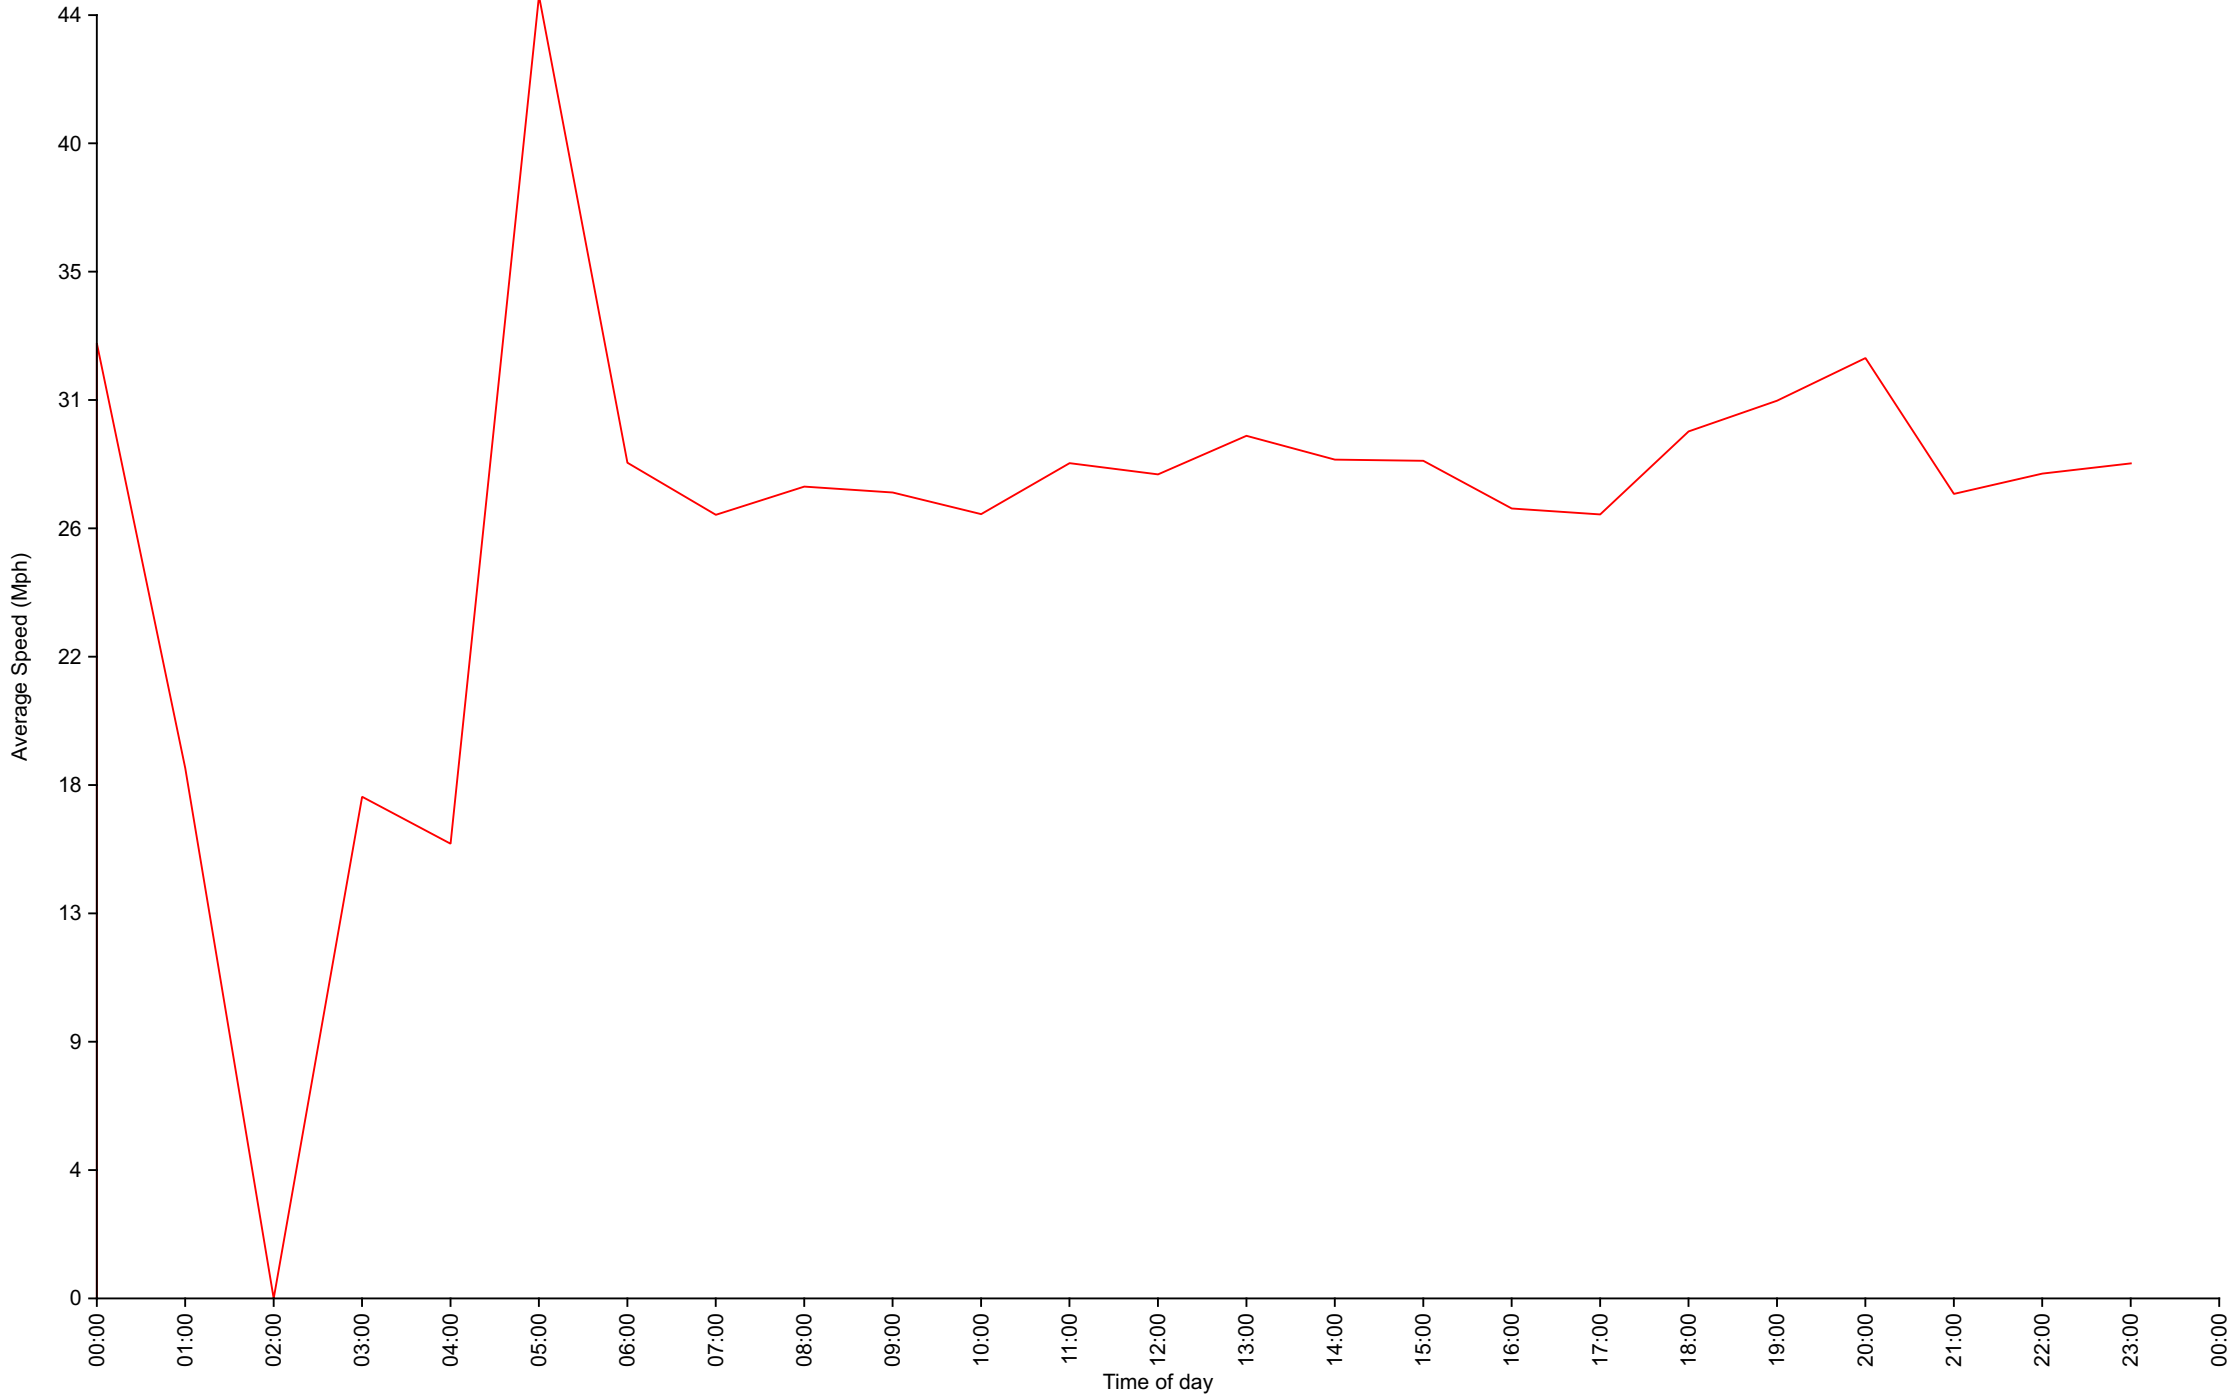

Vehicle Counts By Hour

Daily Overview for Fri Nov 19 2021
(60 Minute Resolution)

Vehicle Counts By Speed Class

Daily Overview for Fri Nov 19 2021

Average Speed By Hour
Daily Overview for Fri Nov 19 2021
(60 Minute Resolution)