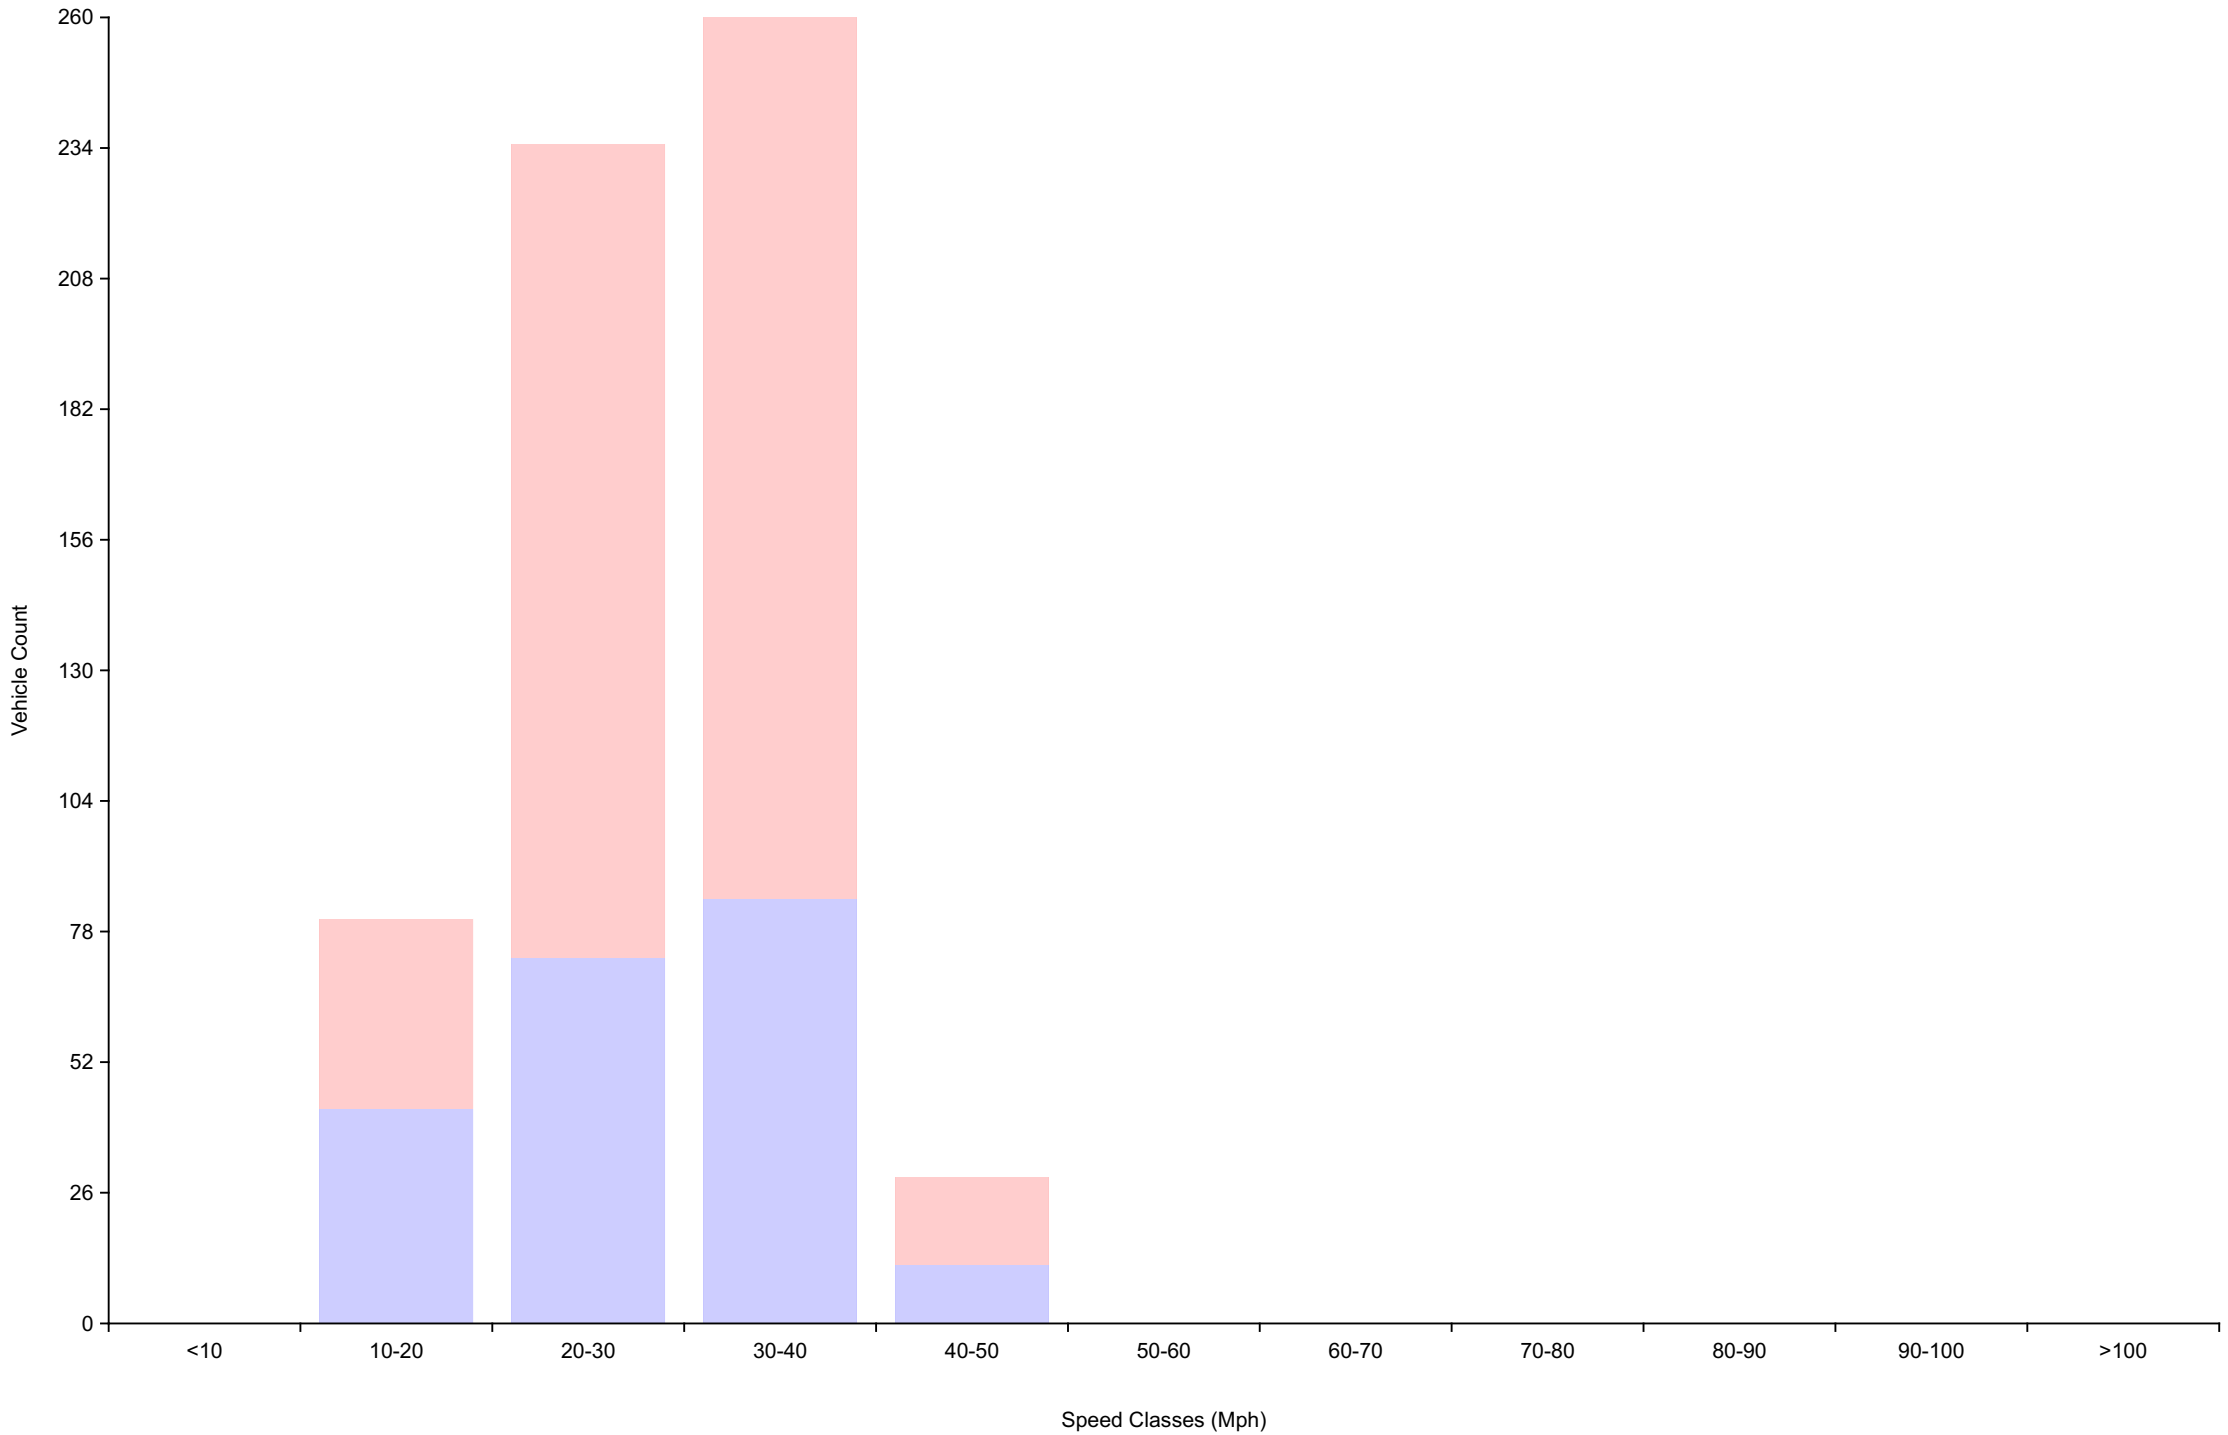

Vehicle Counts By Speed Class

Daily Overview for Fri Nov 5 2021