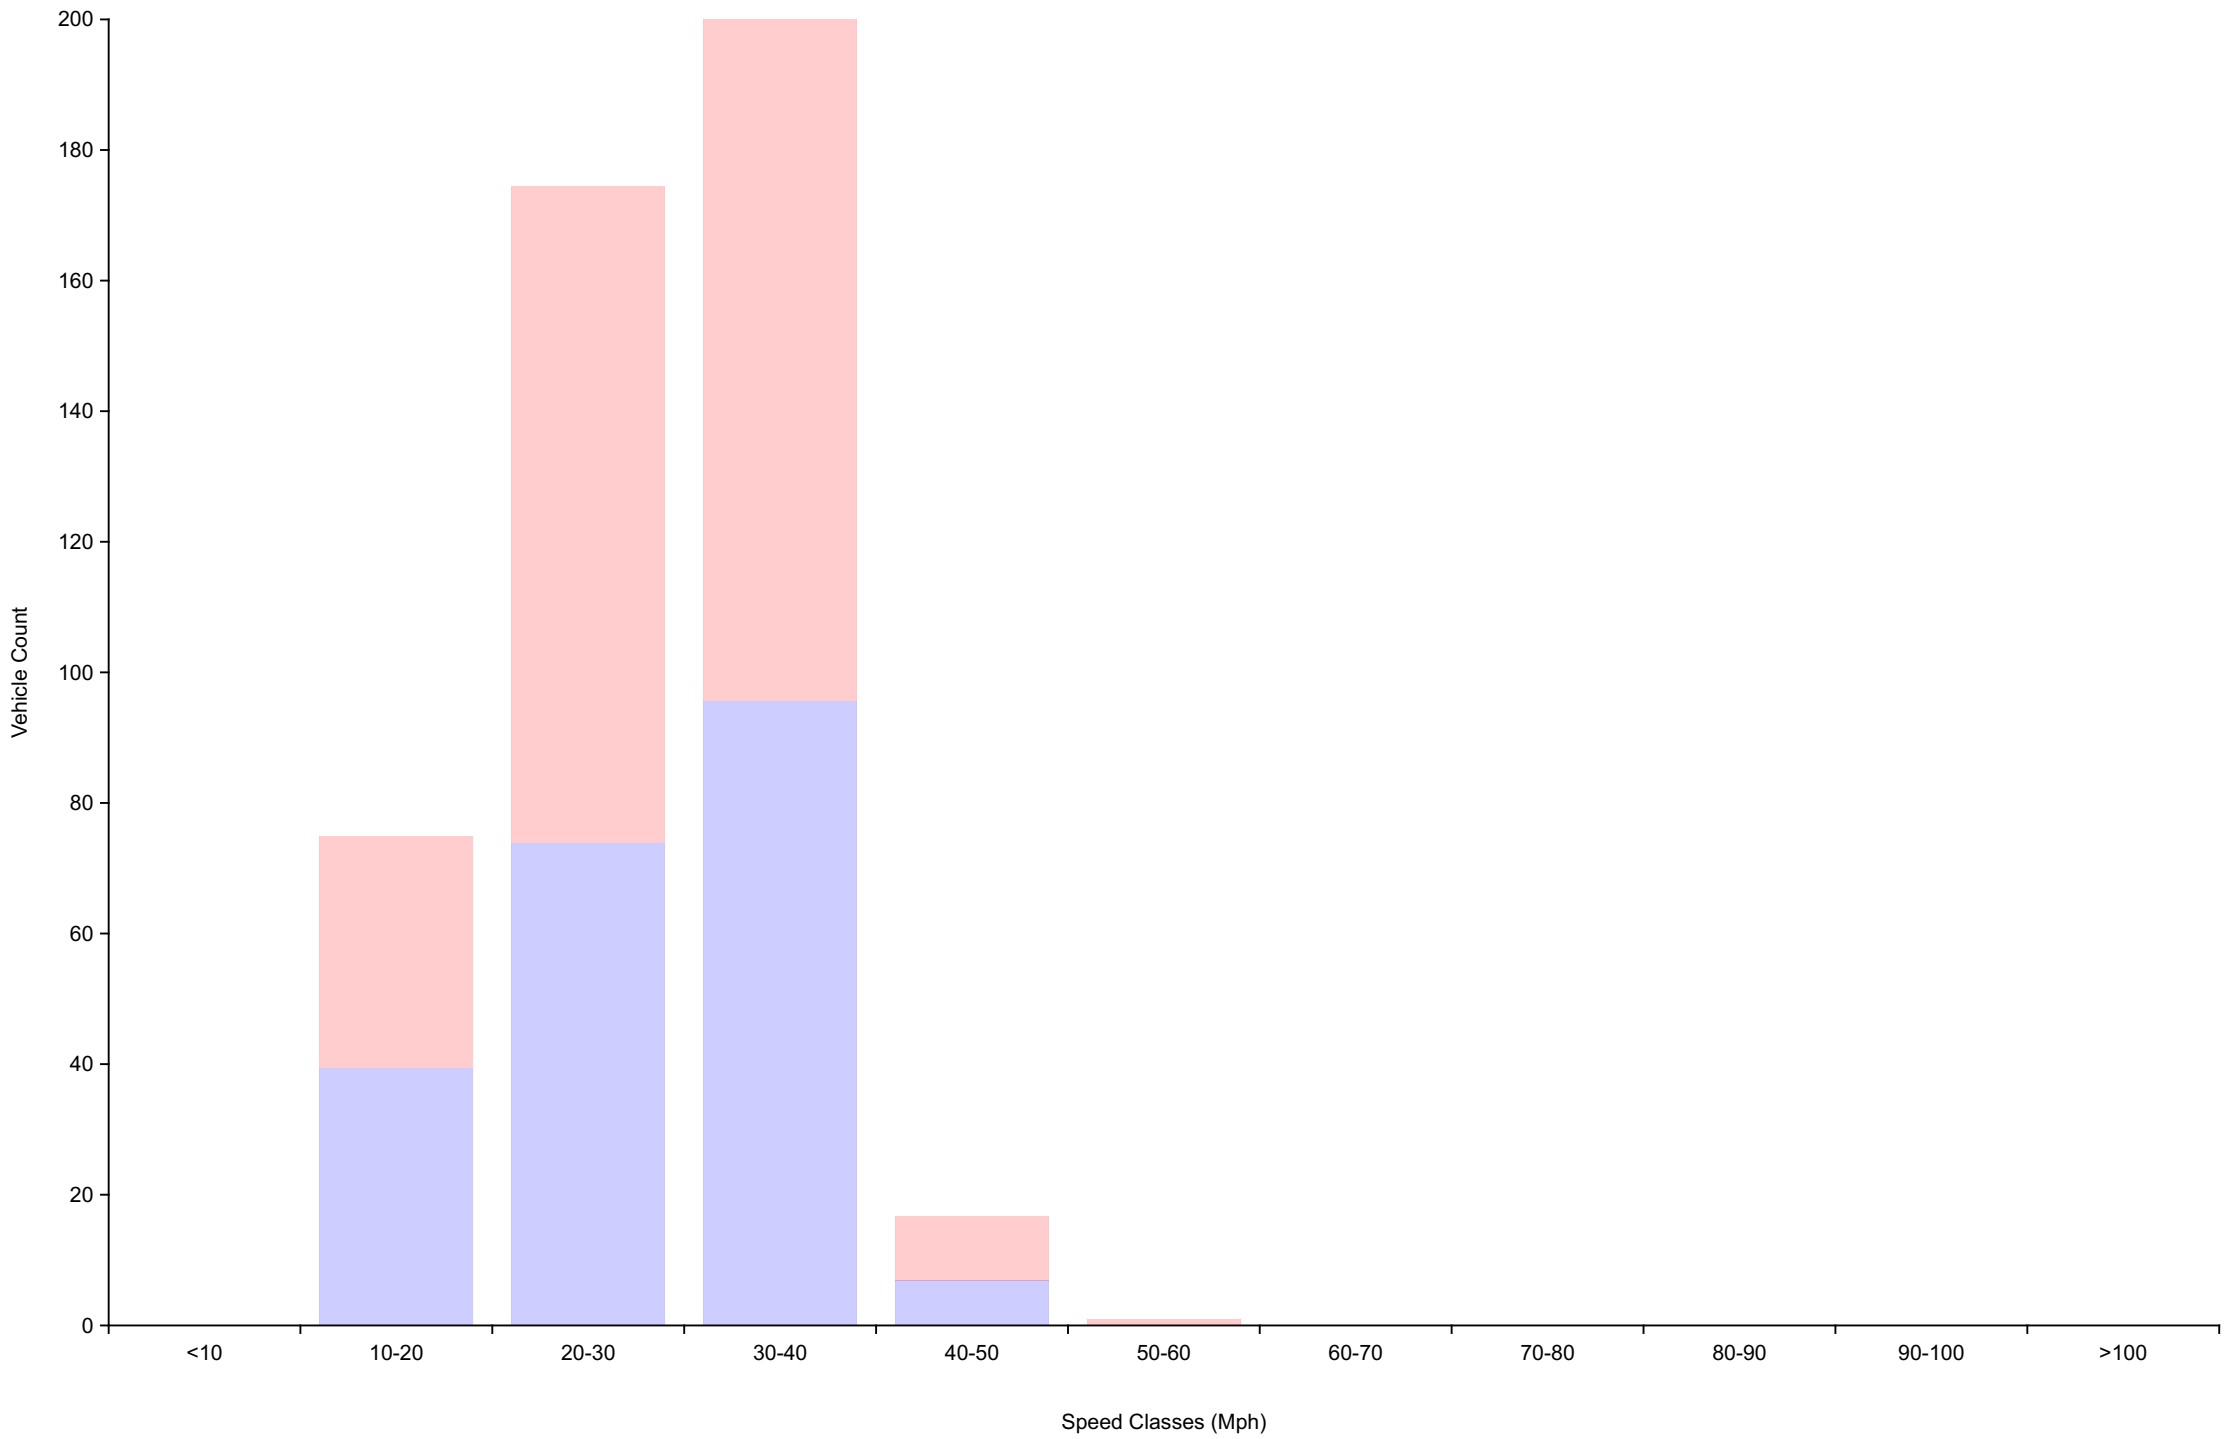

Vehicle Counts By Hour

Daily Overview for Thu Nov 25 2021

(60 Minute Resolution)

Vehicle Counts By Speed Class

Daily Overview for Thu Nov 25 2021

Average Speed By Hour

Daily Overview for Thu Nov 25 2021

(60 Minute Resolution)