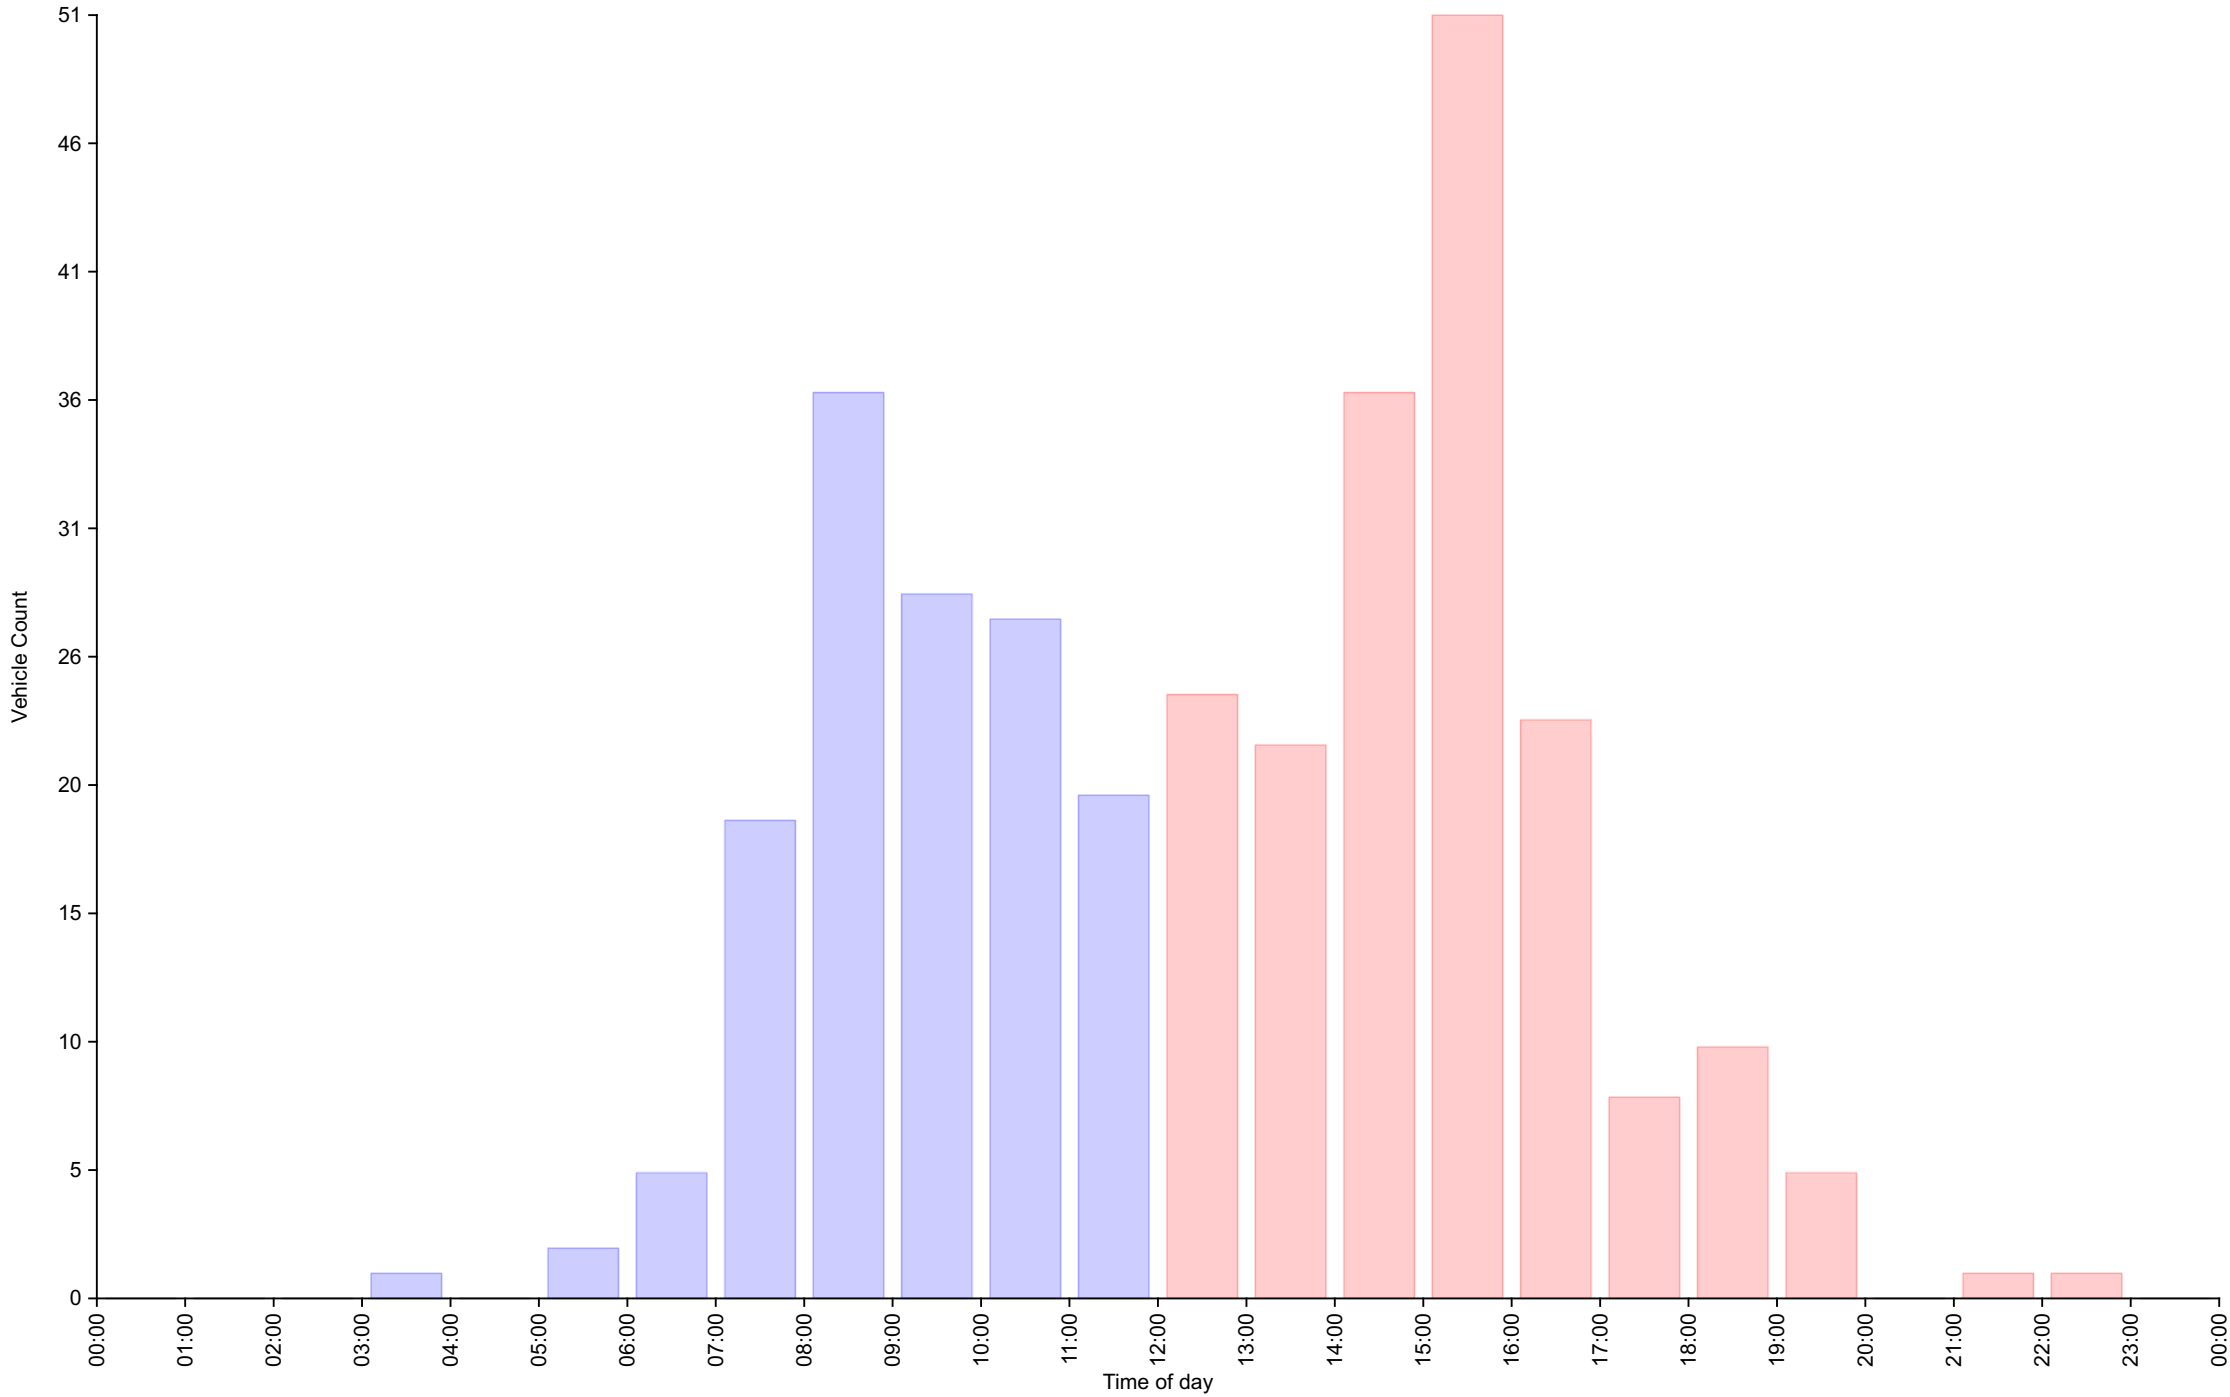

Traffic Report

November - Kew Pendra

Daily Overview for Tue Nov 30 2021

Vehicle Speed Classes (Mph)

	<10	10 20	20 30	30 40	40 50	50 60	60 70	70 80	80 90	90 100	>100	Total	85th Percentile
00:00	0	0	0	0	0	0	0	0	0	0	0	0	0.0
01:00	0	0	0	0	0	0	0	0	0	0	0	0	0.0
02:00	0	0	0	0	0	0	0	0	0	0	0	0	0.0
03:00	0	1	0	0	0	0	0	0	0	0	0	1	12.9
04:00	0	0	0	0	0	0	0	0	0	0	0	0	0.0
05:00	0	0	1	0	1	0	0	0	0	0	0	2	36.8
06:00	0	1	1	2	1	0	0	0	0	0	0	5	35.5
07:00	0	5	7	5	2	0	0	0	0	0	0	19	35.3
08:00	0	8	8	18	2	0	0	0	0	0	0	36	35.9
09:00	0	8	7	12	1	0	0	0	0	0	0	28	33.4
10:00	0	3	9	13	2	0	0	0	0	0	0	27	36.0
11:00	0	1	7	11	1	0	0	0	0	0	0	20	36.0
12:00	0	3	11	9	1	0	0	0	0	0	0	24	34.6
13:00	0	4	10	8	0	0	0	0	0	0	0	22	33.1
14:00	0	6	15	15	0	0	0	0	0	0	0	36	33.5
15:00	0	6	23	20	2	0	0	0	0	0	0	51	35.1
16:00	0	1	8	14	0	0	0	0	0	0	0	23	35.8
17:00	0	1	3	4	0	0	0	0	0	0	0	8	31.8
18:00	0	4	2	4	0	0	0	0	0	0	0	10	30.3
19:00	0	2	2	1	0	0	0	0	0	0	0	5	29.8
20:00	0	0	0	0	0	0	0	0	0	0	0	0	0.0
21:00	0	0	1	0	0	0	0	0	0	0	0	1	26.5
22:00	0	1	0	0	0	0	0	0	0	0	0	1	14.2
23:00	0	0	0	0	0	0	0	0	0	0	0	0	0.0

AM Total	0	27	40	61	10	0	0	0	0	0	0		
PM Total	0	28	75	75	3	0	0	0	0	0	0		

Total	0	55	115	136	13	0	0	0	0	0	0		
Percent	0.00%	17.24%	36.05%	42.63%	4.08%	0.00%	0.00%	0.00%	0.00%	0.00%	0.00%		

Total Vehicles : 319
30th Percentile : 25.7 MPH
50th Percentile : 28.6 MPH
85th Percentile : 34.9 MPH
95th Percentile : 38.4 MPH
Average Speed : 28.3 MPH
Highest Speed : 43.7 MPH

Vehicle Counts By Hour

Daily Overview for Tue Nov 30 2021

(60 Minute Resolution)