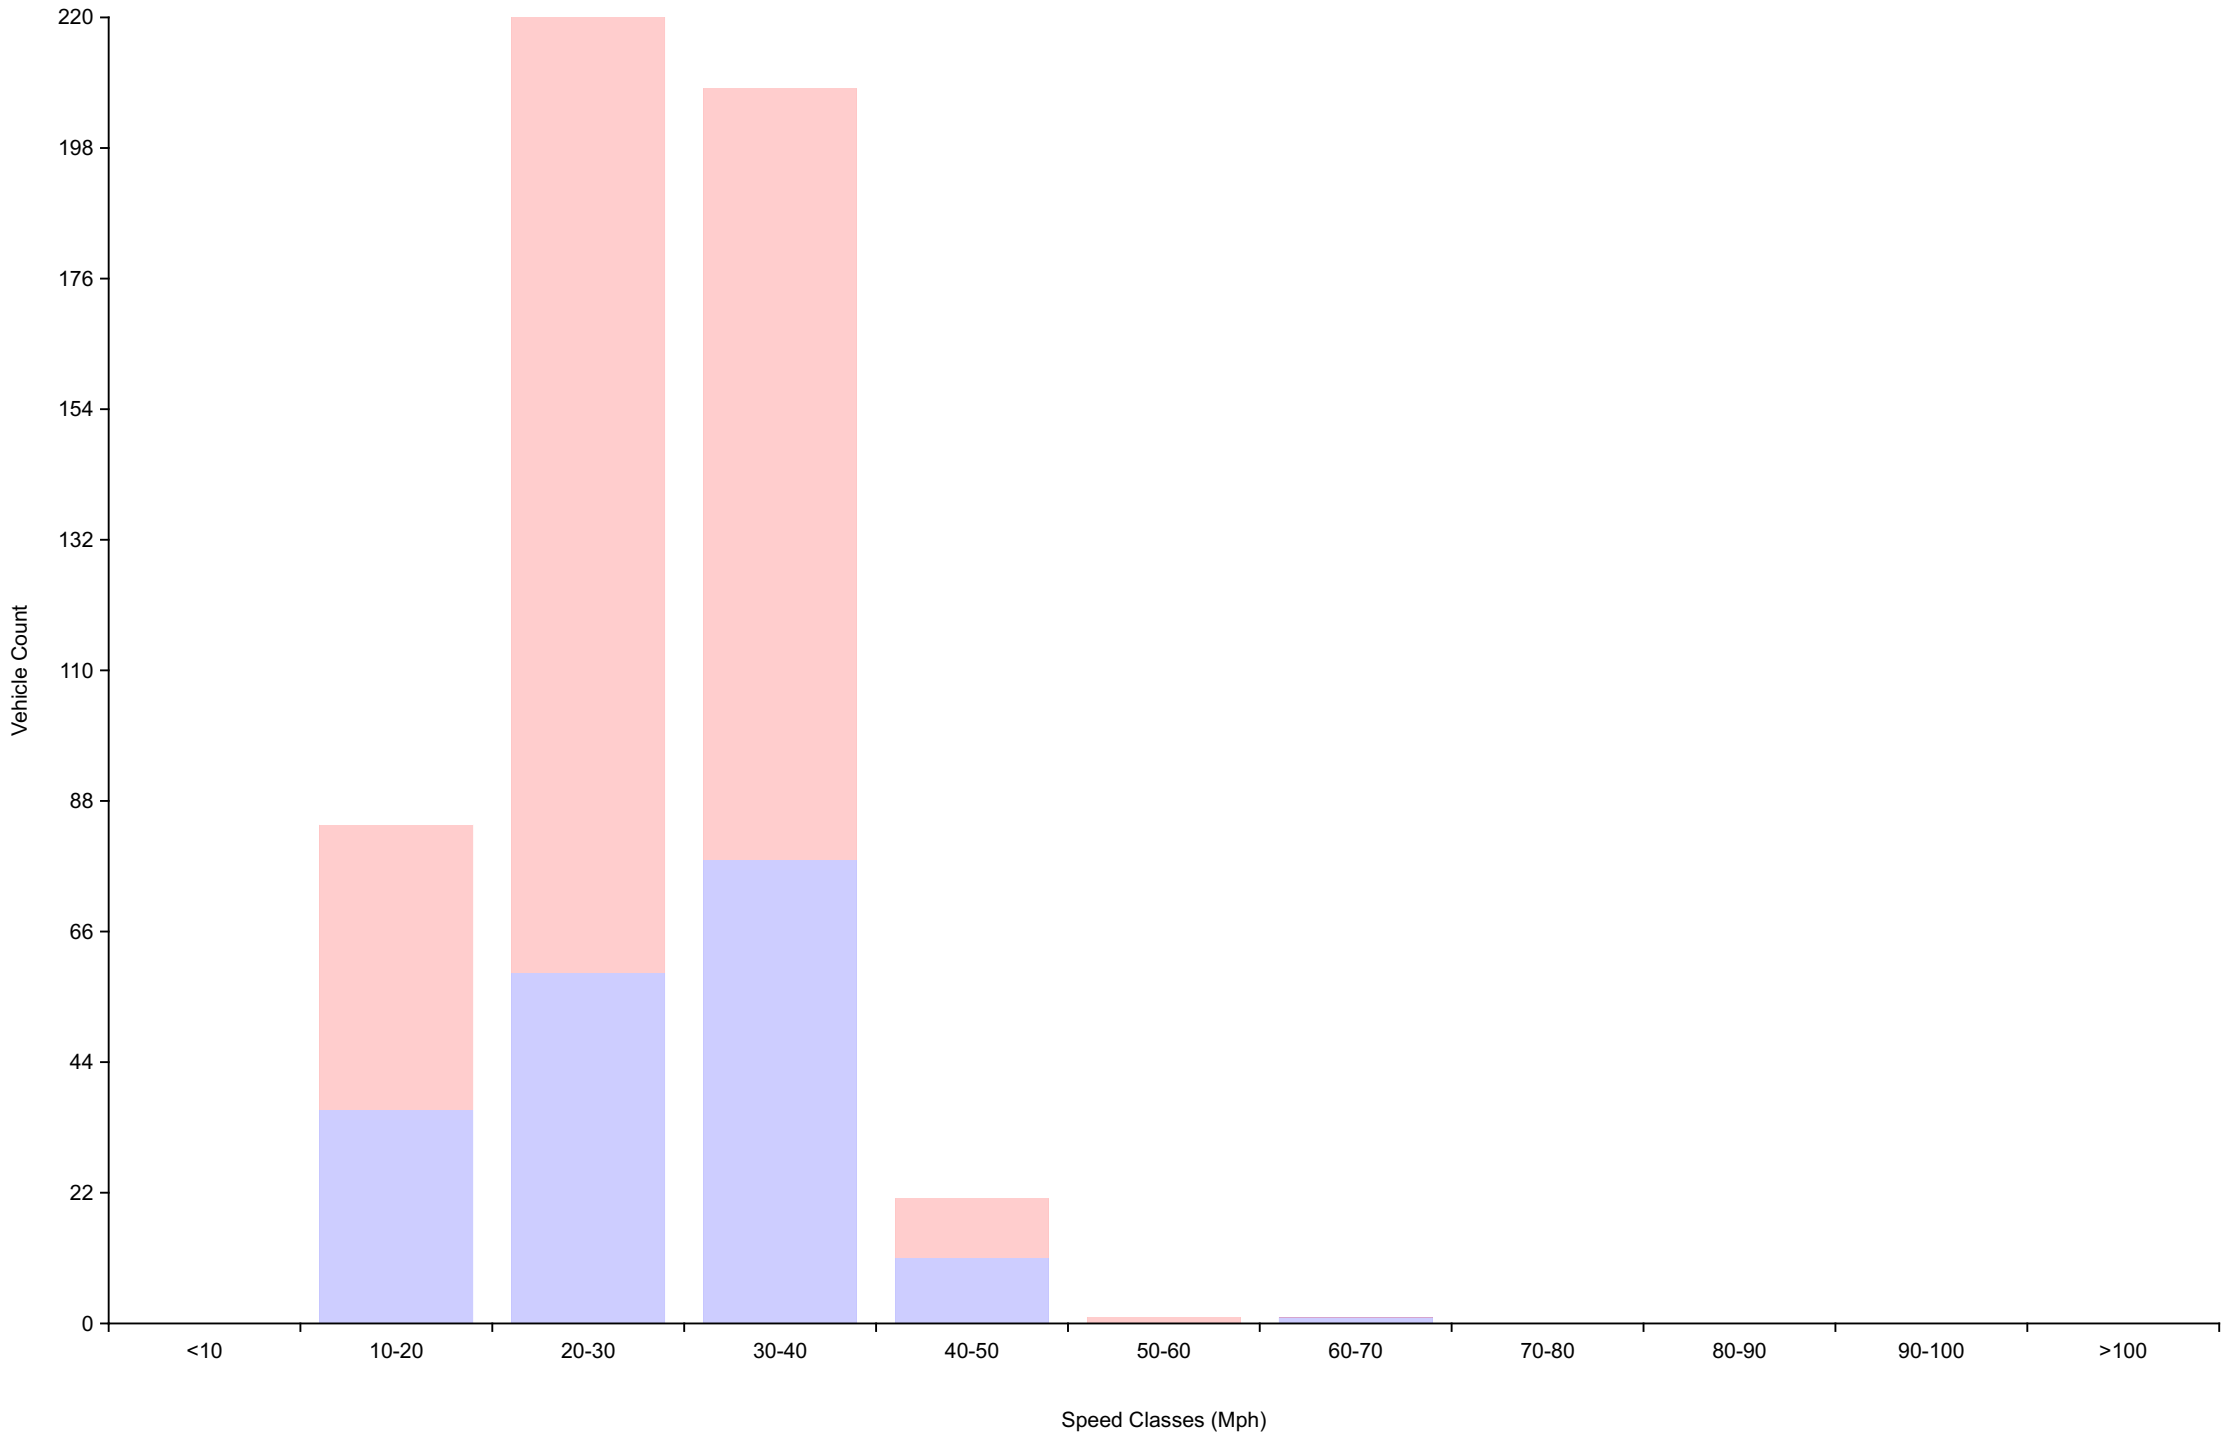

Vehicle Counts By Speed Class

Daily Overview for Sat Nov 20 2021