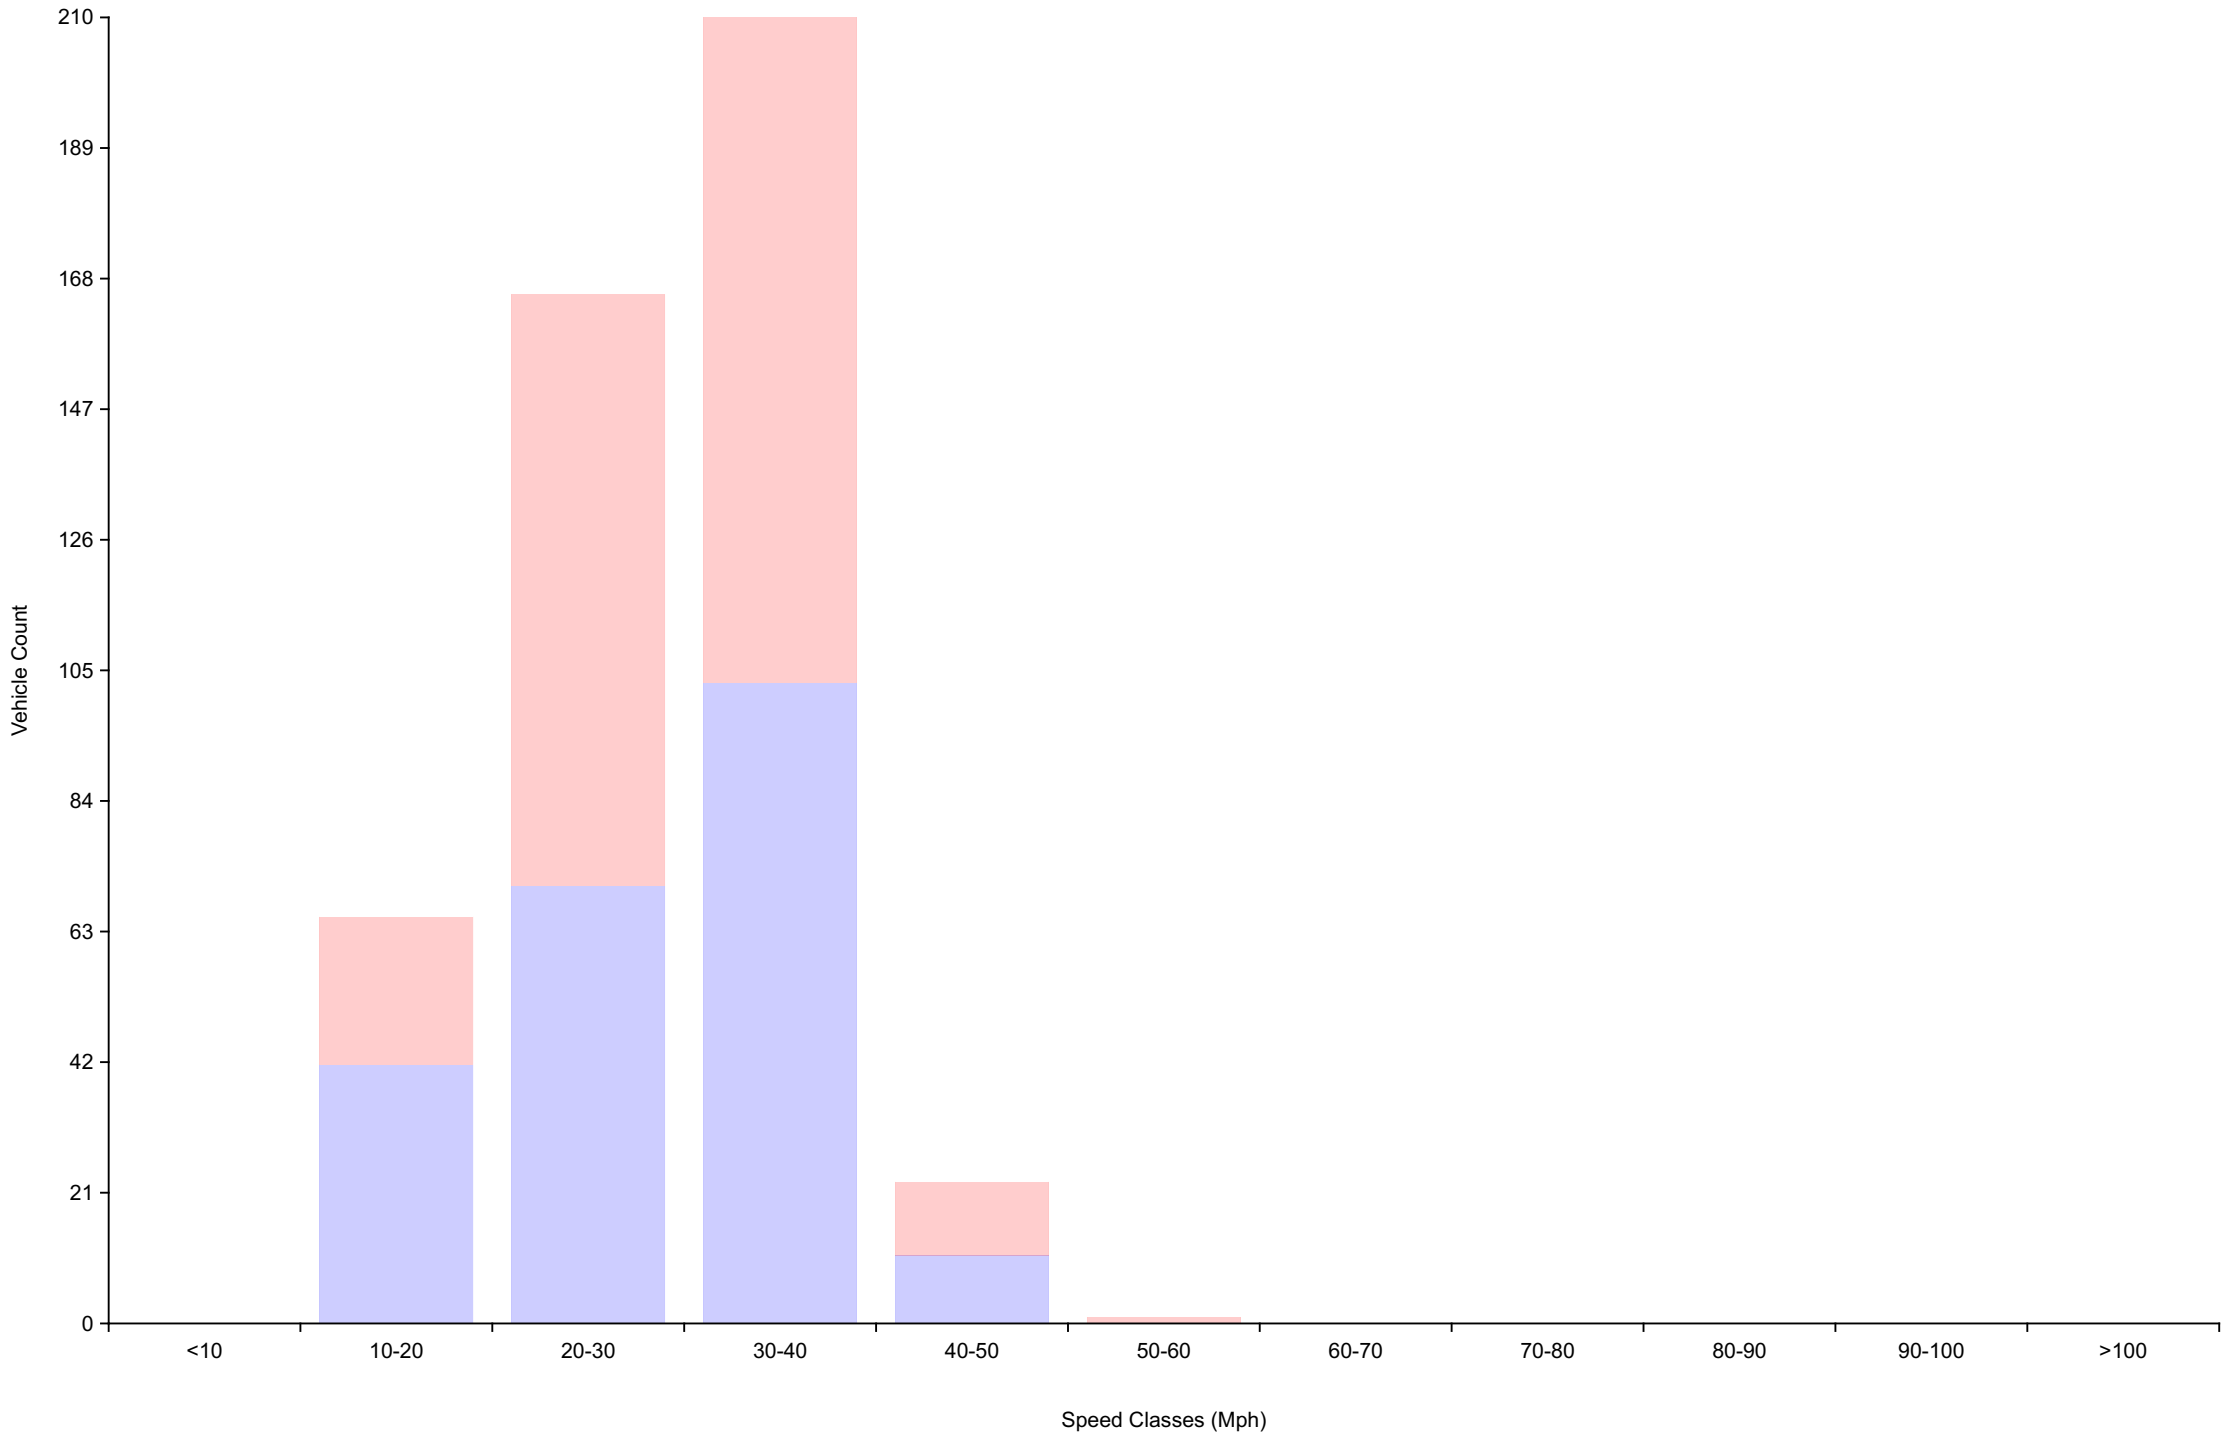

Vehicle Counts By Speed Class

Daily Overview for Tue Nov 9 2021