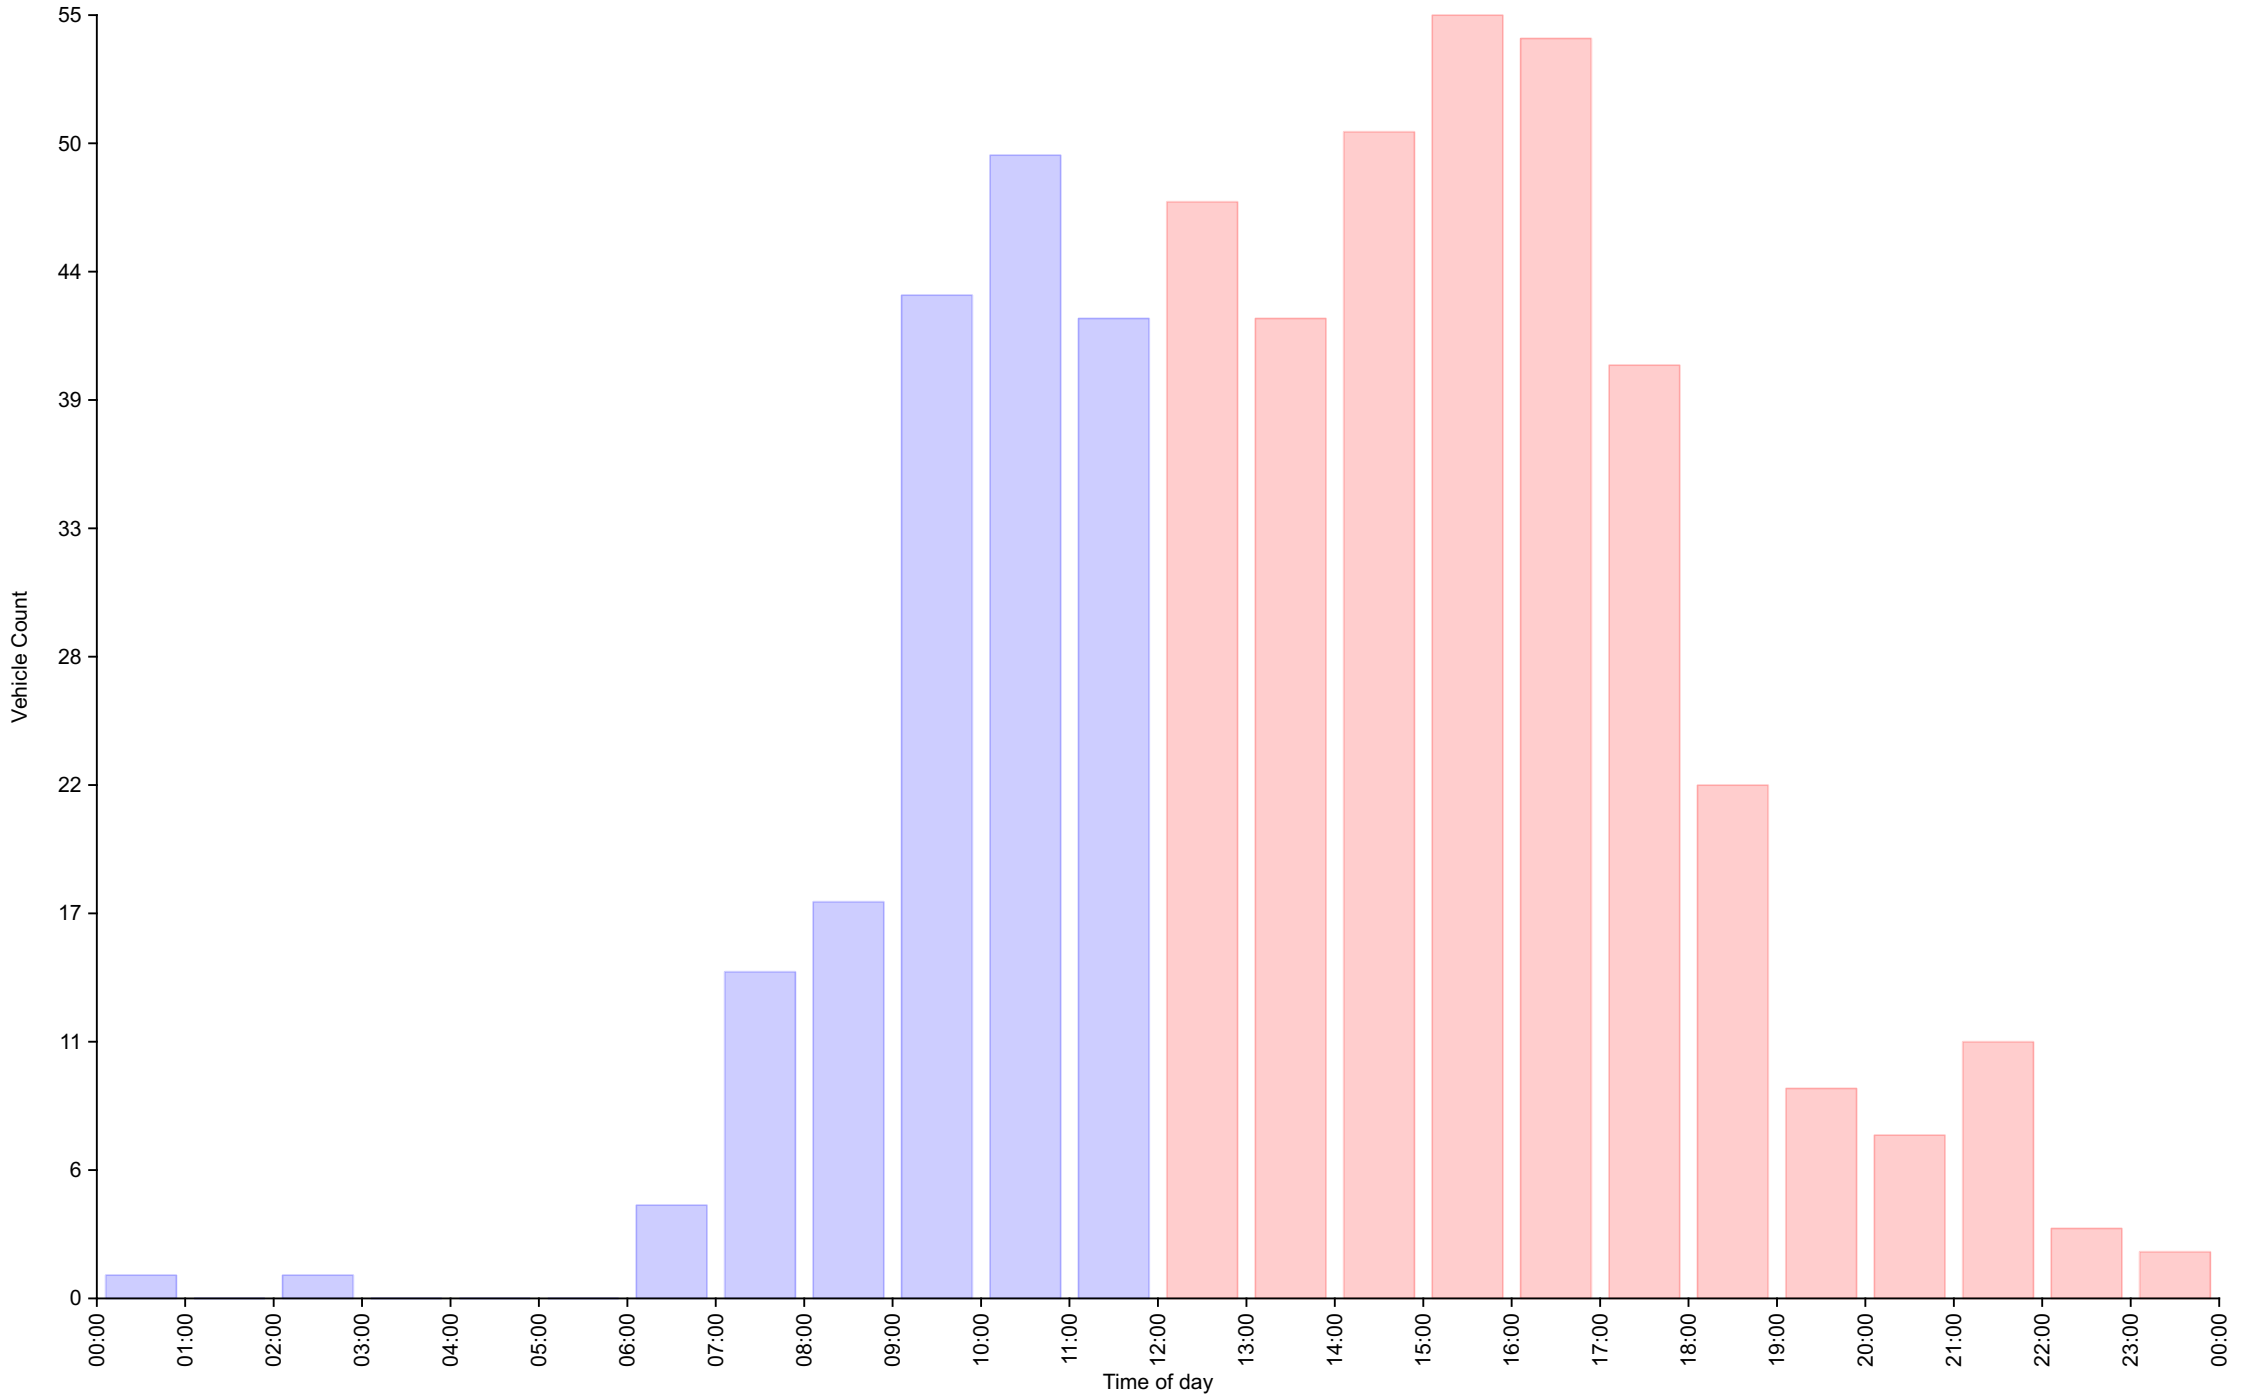

Traffic Report

November - Kew Pendra

Daily Overview for Sat Nov 13 2021

Vehicle Speed Classes (Mph)

	<10	10 20	20 30	30 40	40 50	50 60	60 70	70 80	80 90	90 100	>100	Total	85th Percentile
00:00	0	0	0	1	0	0	0	0	0	0	0	1	38.3
01:00	0	0	0	0	0	0	0	0	0	0	0	0	0.0
02:00	0	1	0	0	0	0	0	0	0	0	0	1	16.1
03:00	0	0	0	0	0	0	0	0	0	0	0	0	0.0
04:00	0	0	0	0	0	0	0	0	0	0	0	0	0.0
05:00	0	0	0	0	0	0	0	0	0	0	0	0	0.0
06:00	0	0	1	3	0	0	0	0	0	0	0	4	36.2
07:00	0	6	3	4	1	0	0	0	0	0	0	14	35.6
08:00	0	4	5	8	0	0	0	0	0	0	0	17	33.7
09:00	0	10	18	13	2	0	0	0	0	0	0	43	33.8
10:00	0	11	24	14	0	0	0	0	0	0	0	49	31.9
11:00	0	7	22	13	0	0	0	0	0	0	0	42	33.9
12:00	0	10	19	16	2	0	0	0	0	0	0	47	31.9
13:00	0	8	11	22	1	0	0	0	0	0	0	42	34.7
14:00	0	8	27	14	1	0	0	0	0	0	0	50	32.1
15:00	0	4	26	22	2	1	0	0	0	0	0	55	35.2
16:00	0	5	24	22	3	0	0	0	0	0	0	54	33.0
17:00	0	1	22	16	1	0	0	0	0	0	0	40	33.0
18:00	0	2	9	9	2	0	0	0	0	0	0	22	32.7
19:00	0	4	4	1	0	0	0	0	0	0	0	9	26.6
20:00	0	1	2	4	0	0	0	0	0	0	0	7	34.0
21:00	0	1	1	8	1	0	0	0	0	0	0	11	37.7
22:00	0	1	0	2	0	0	0	0	0	0	0	3	32.1
23:00	0	0	0	2	0	0	0	0	0	0	0	2	32.8
AM Total	0	39	73	56	3	0	0	0	0	0	0		
PM Total	0	45	145	138	13	1	0	0	0	0	0		
Total	0	84	218	194	16	1	0	0	0	0	0		
Percent	0.00%	16.37%	42.50%	37.82%	3.12%	0.19%	0.00%	0.00%	0.00%	0.00%	0.00%		

Time of day

Total Vehicles : 513
30th Percentile : 24.2 MPH
50th Percentile : 28.0 MPH
85th Percentile : 33.8 MPH
95th Percentile : 37.3 MPH
Average Speed : 27.6 MPH
Highest Speed : 52.2 MPH

Vehicle Counts By Hour

Daily Overview for Sat Nov 13 2021
(60 Minute Resolution)