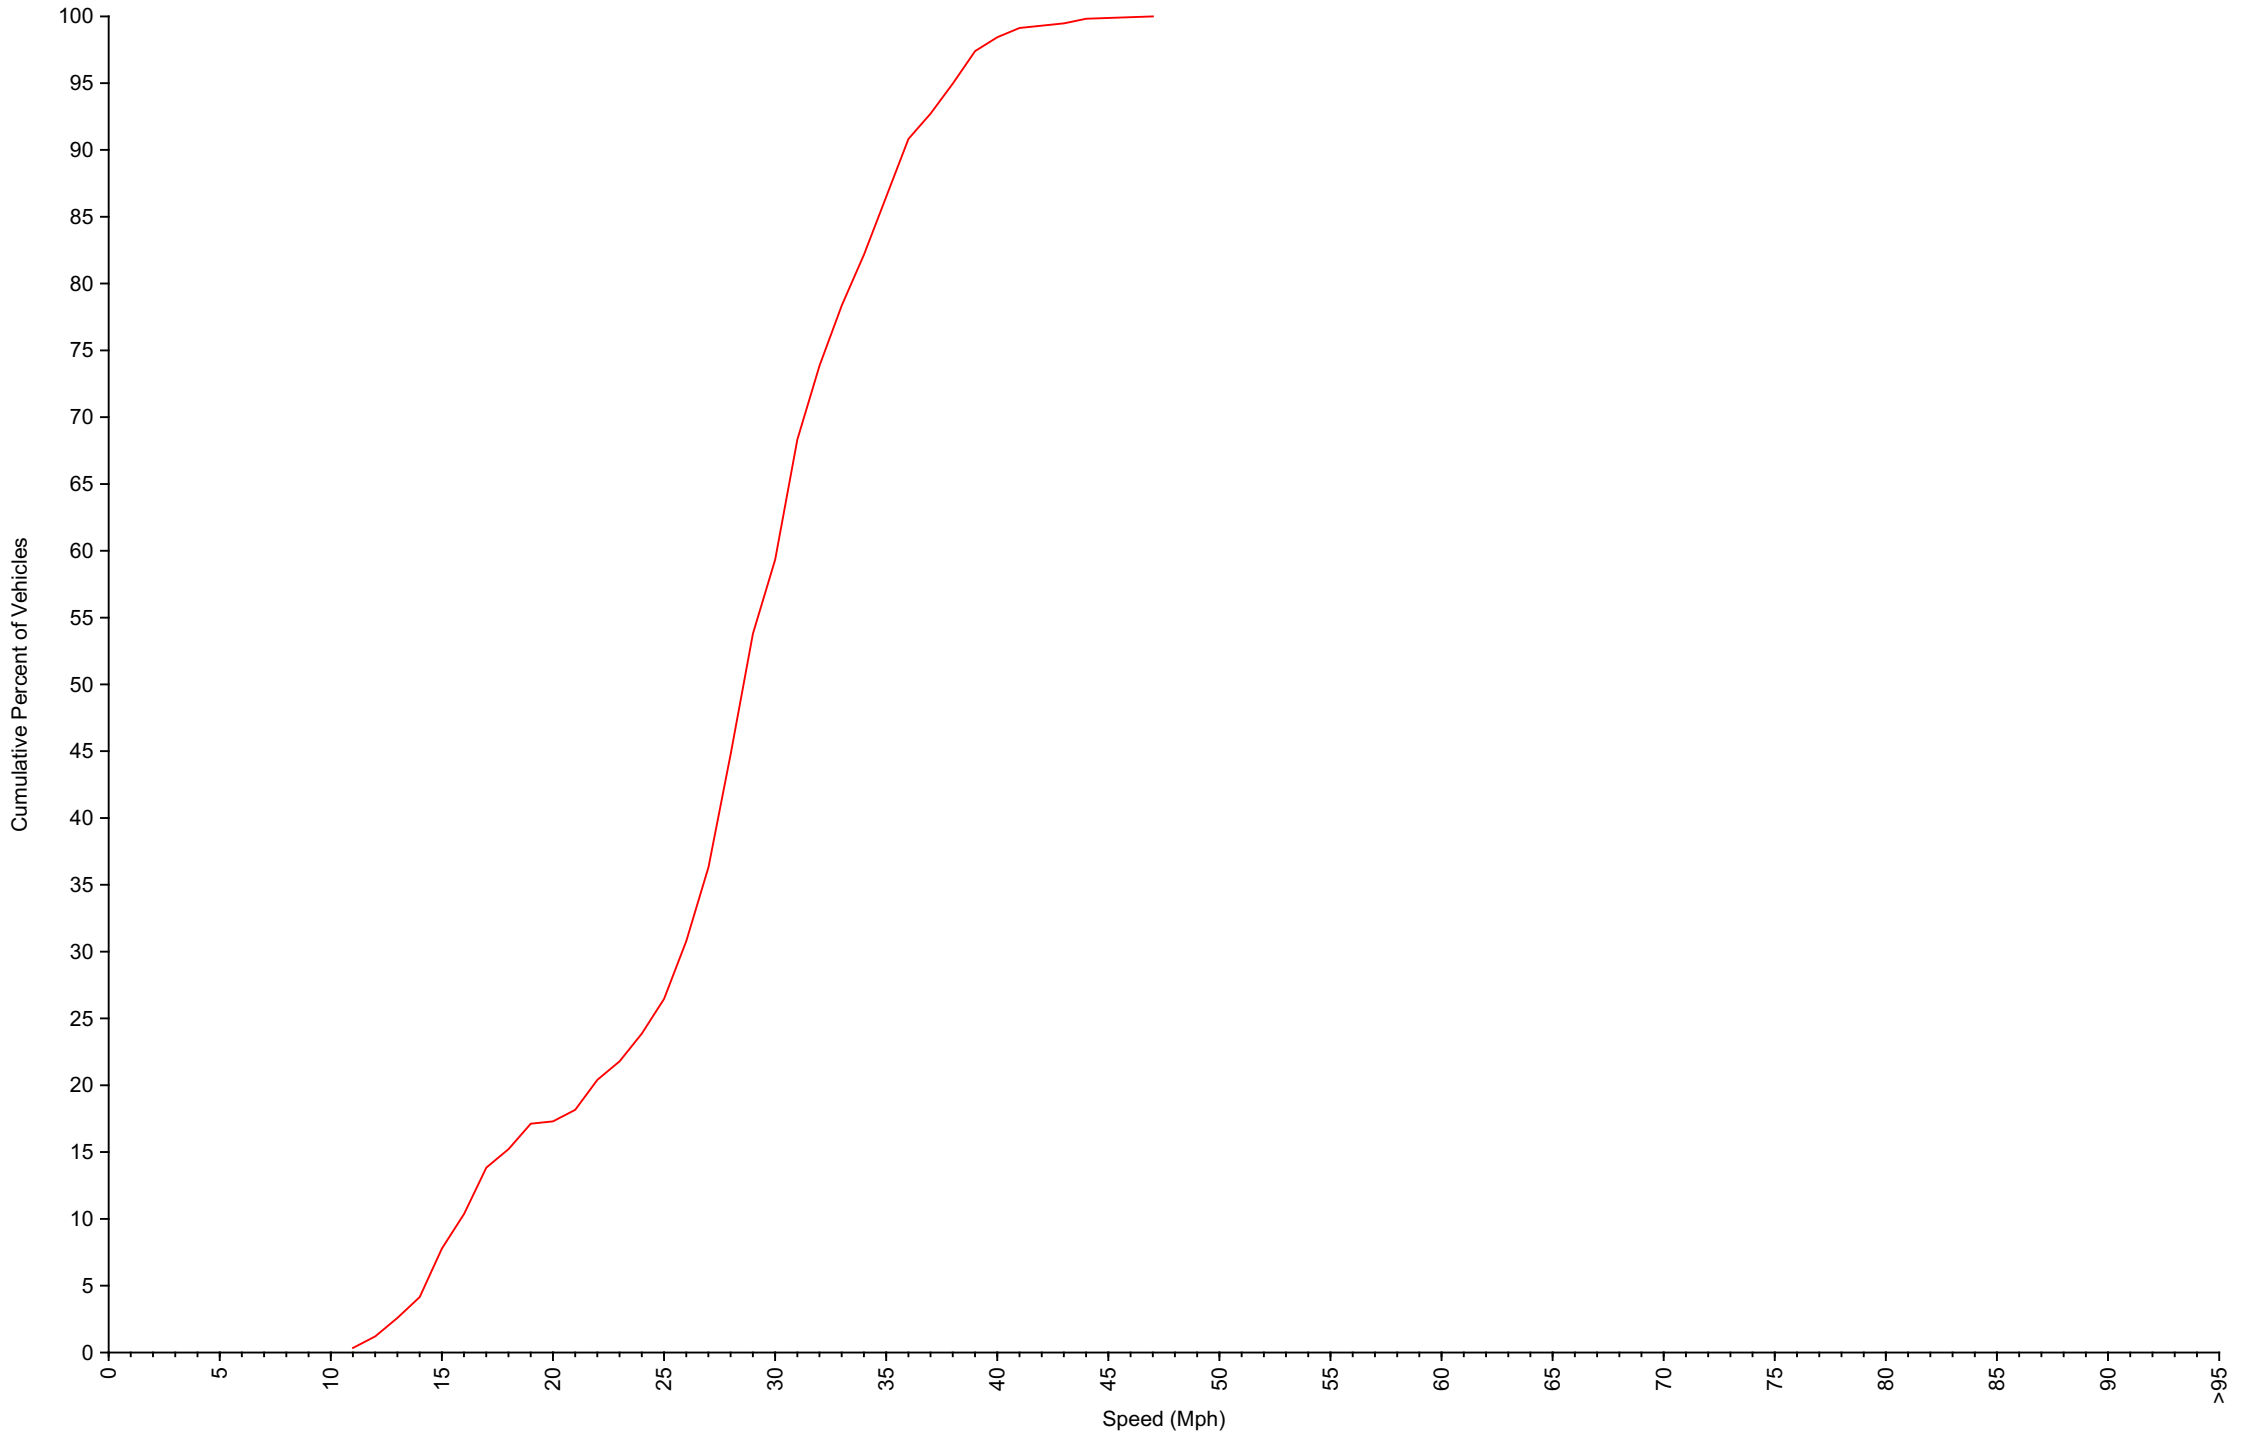

Daily Overview for Mon Nov 22 2021

Traffic Report

November - Kew Pendra

Daily Overview for Tue Nov 23 2021

Vehicle Speed Classes (Mph)

	<10	10 20	20 30	30 40	40 50	50 60	60 70	70 80	80 90	90 100	>100	Total	85th Percentile
00:00	0	0	0	0	0	0	0	0	0	0	0	0	0.0
01:00	0	1	0	0	0	0	0	0	0	0	0	1	18.3
02:00	0	0	0	0	0	0	0	0	0	0	0	0	0.0
03:00	0	0	0	0	0	0	0	0	0	0	0	0	0.0
04:00	0	0	0	0	0	0	0	0	0	0	0	0	0.0
05:00	0	1	0	0	0	0	0	0	0	0	0	1	14.6
06:00	0	2	1	4	0	0	0	0	0	0	0	7	35.0
07:00	0	12	6	12	2	0	0	0	0	0	0	32	35.4
08:00	0	8	12	26	3	0	0	0	0	0	0	49	36.6
09:00	0	11	14	22	3	0	0	0	0	0	0	50	34.5
10:00	0	7	8	17	0	0	0	0	0	0	0	32	33.8
11:00	0	2	15	17	2	0	0	0	0	0	0	36	34.8
12:00	0	5	16	15	1	0	0	0	0	0	0	37	31.8
13:00	0	9	15	27	0	0	0	0	0	0	0	51	32.8
14:00	0	5	17	14	4	0	0	0	0	0	0	40	35.5
15:00	0	10	42	19	0	0	0	0	0	0	0	71	31.5
16:00	0	5	37	33	2	0	0	0	0	0	0	77	33.6
17:00	0	1	20	19	0	0	0	0	0	0	0	40	33.0
18:00	0	2	8	15	0	0	0	0	0	0	0	25	33.6
19:00	0	3	6	2	0	0	0	0	0	0	0	11	30.4
20:00	0	2	2	3	1	0	0	0	0	0	0	8	35.4
21:00	0	2	2	2	0	0	0	0	0	0	0	6	33.3
22:00	0	1	1	1	0	0	0	0	0	0	0	3	31.3
23:00	0	0	1	1	0	0	0	0	0	0	0	2	32.5
AM Total	0	44	56	98	10	0	0	0	0	0	0		
PM Total	0	45	167	151	8	0	0	0	0	0	0		