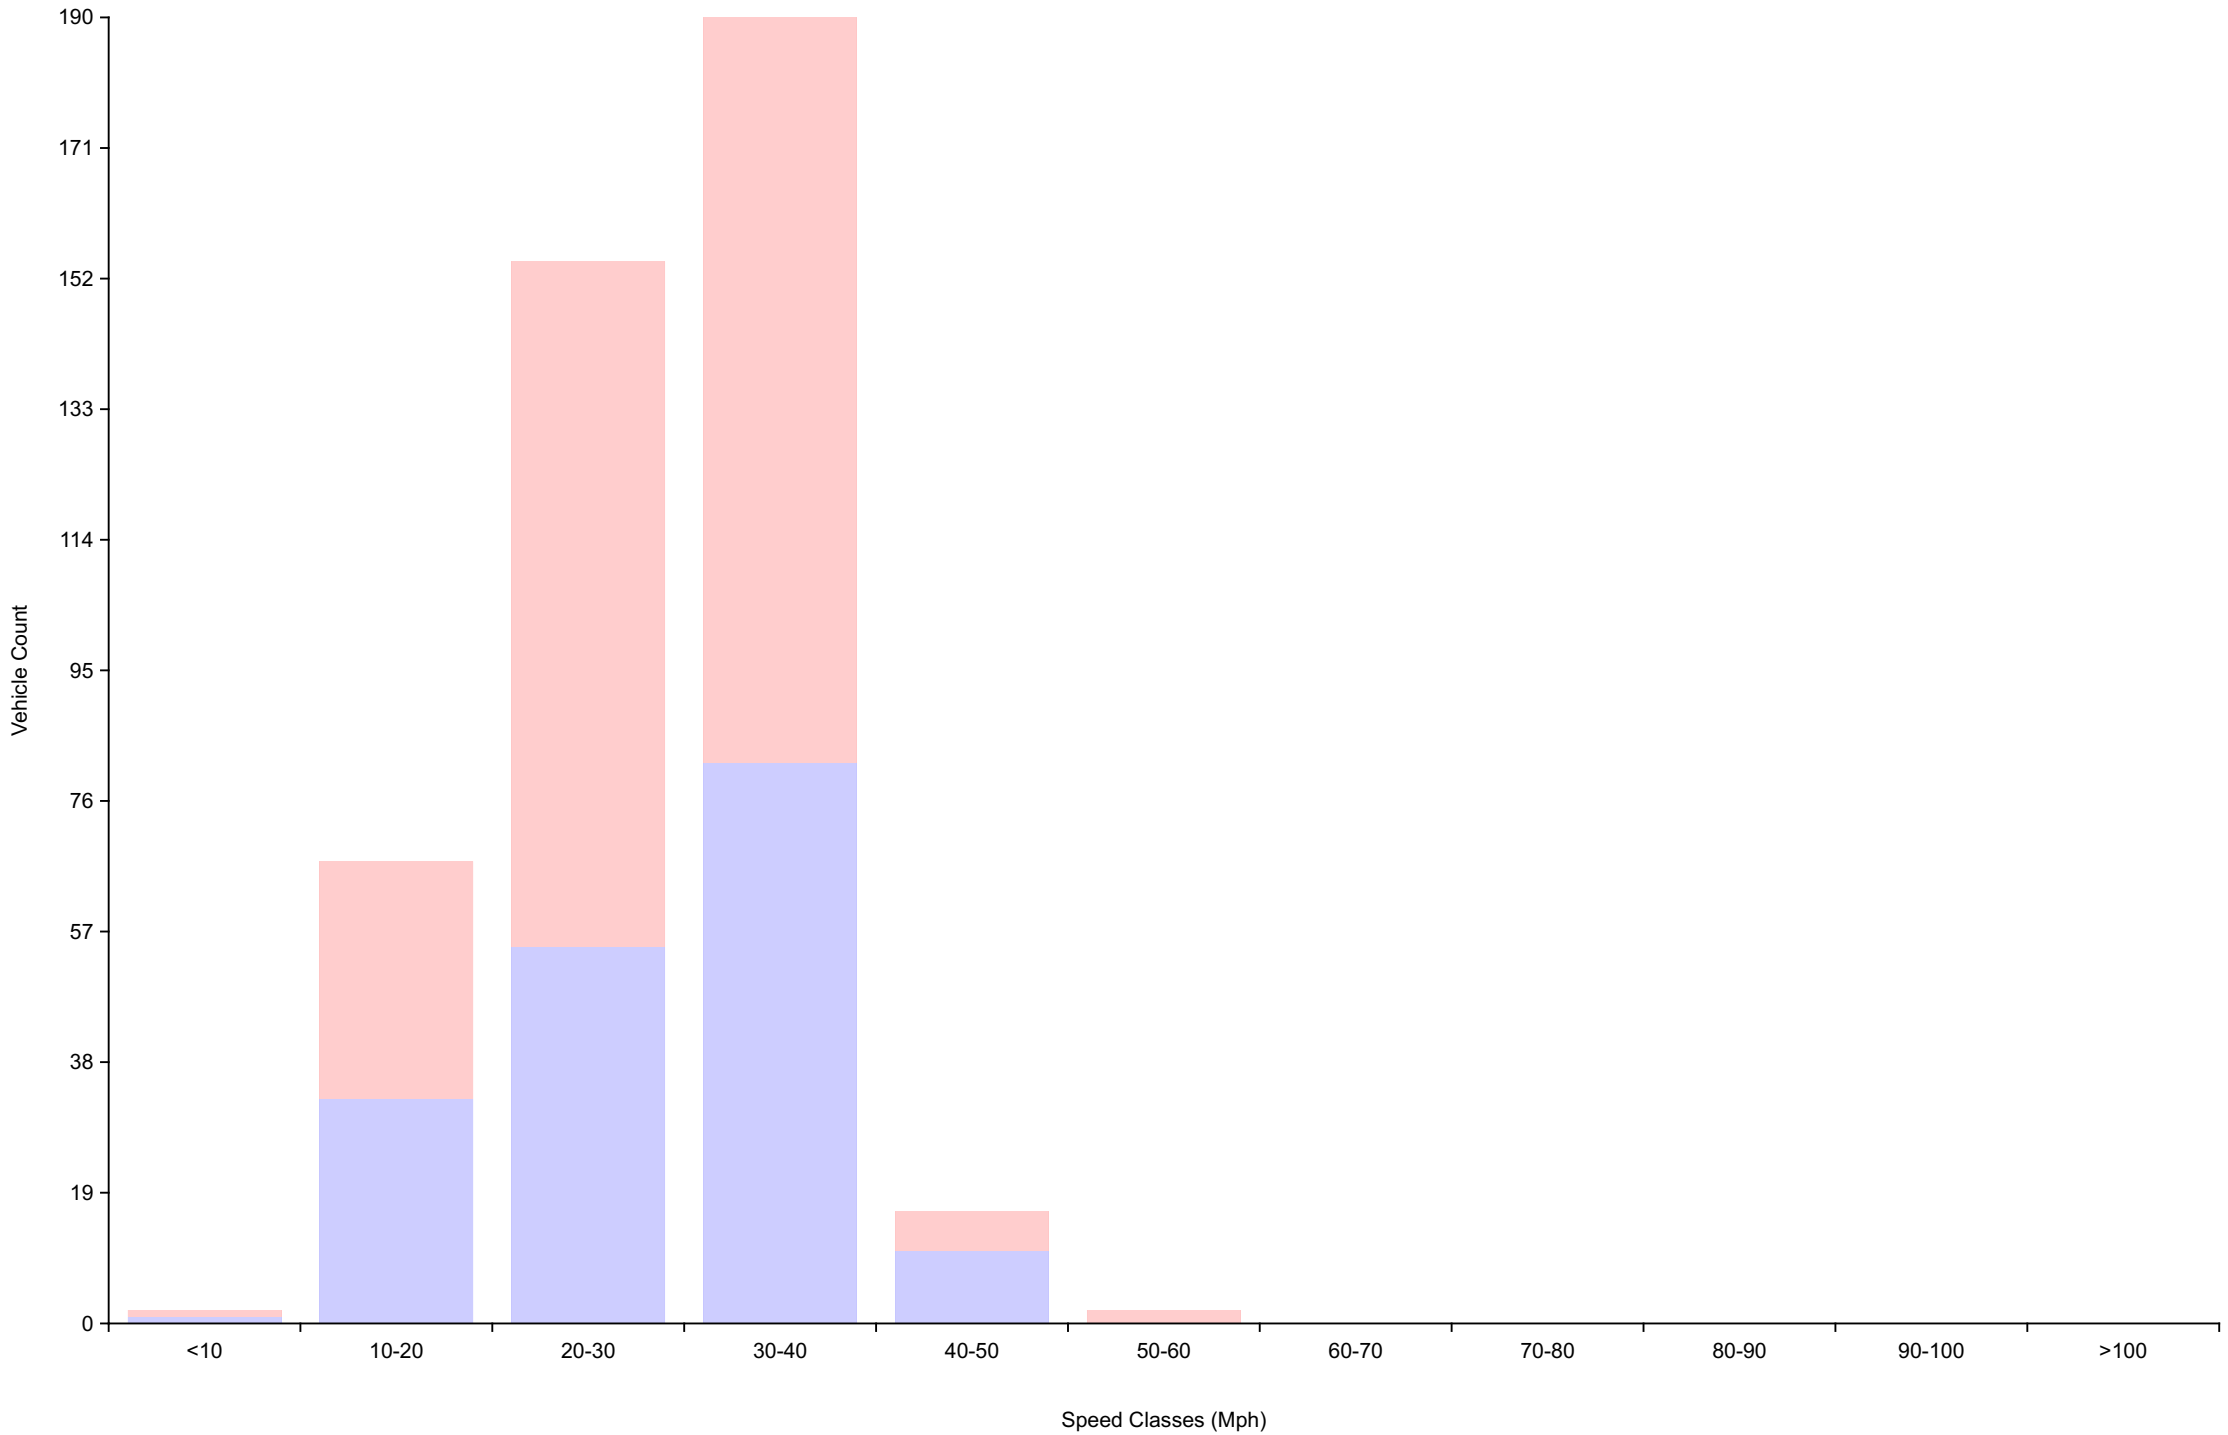

Vehicle Counts By Speed Class

Daily Overview for Mon Nov 1 2021