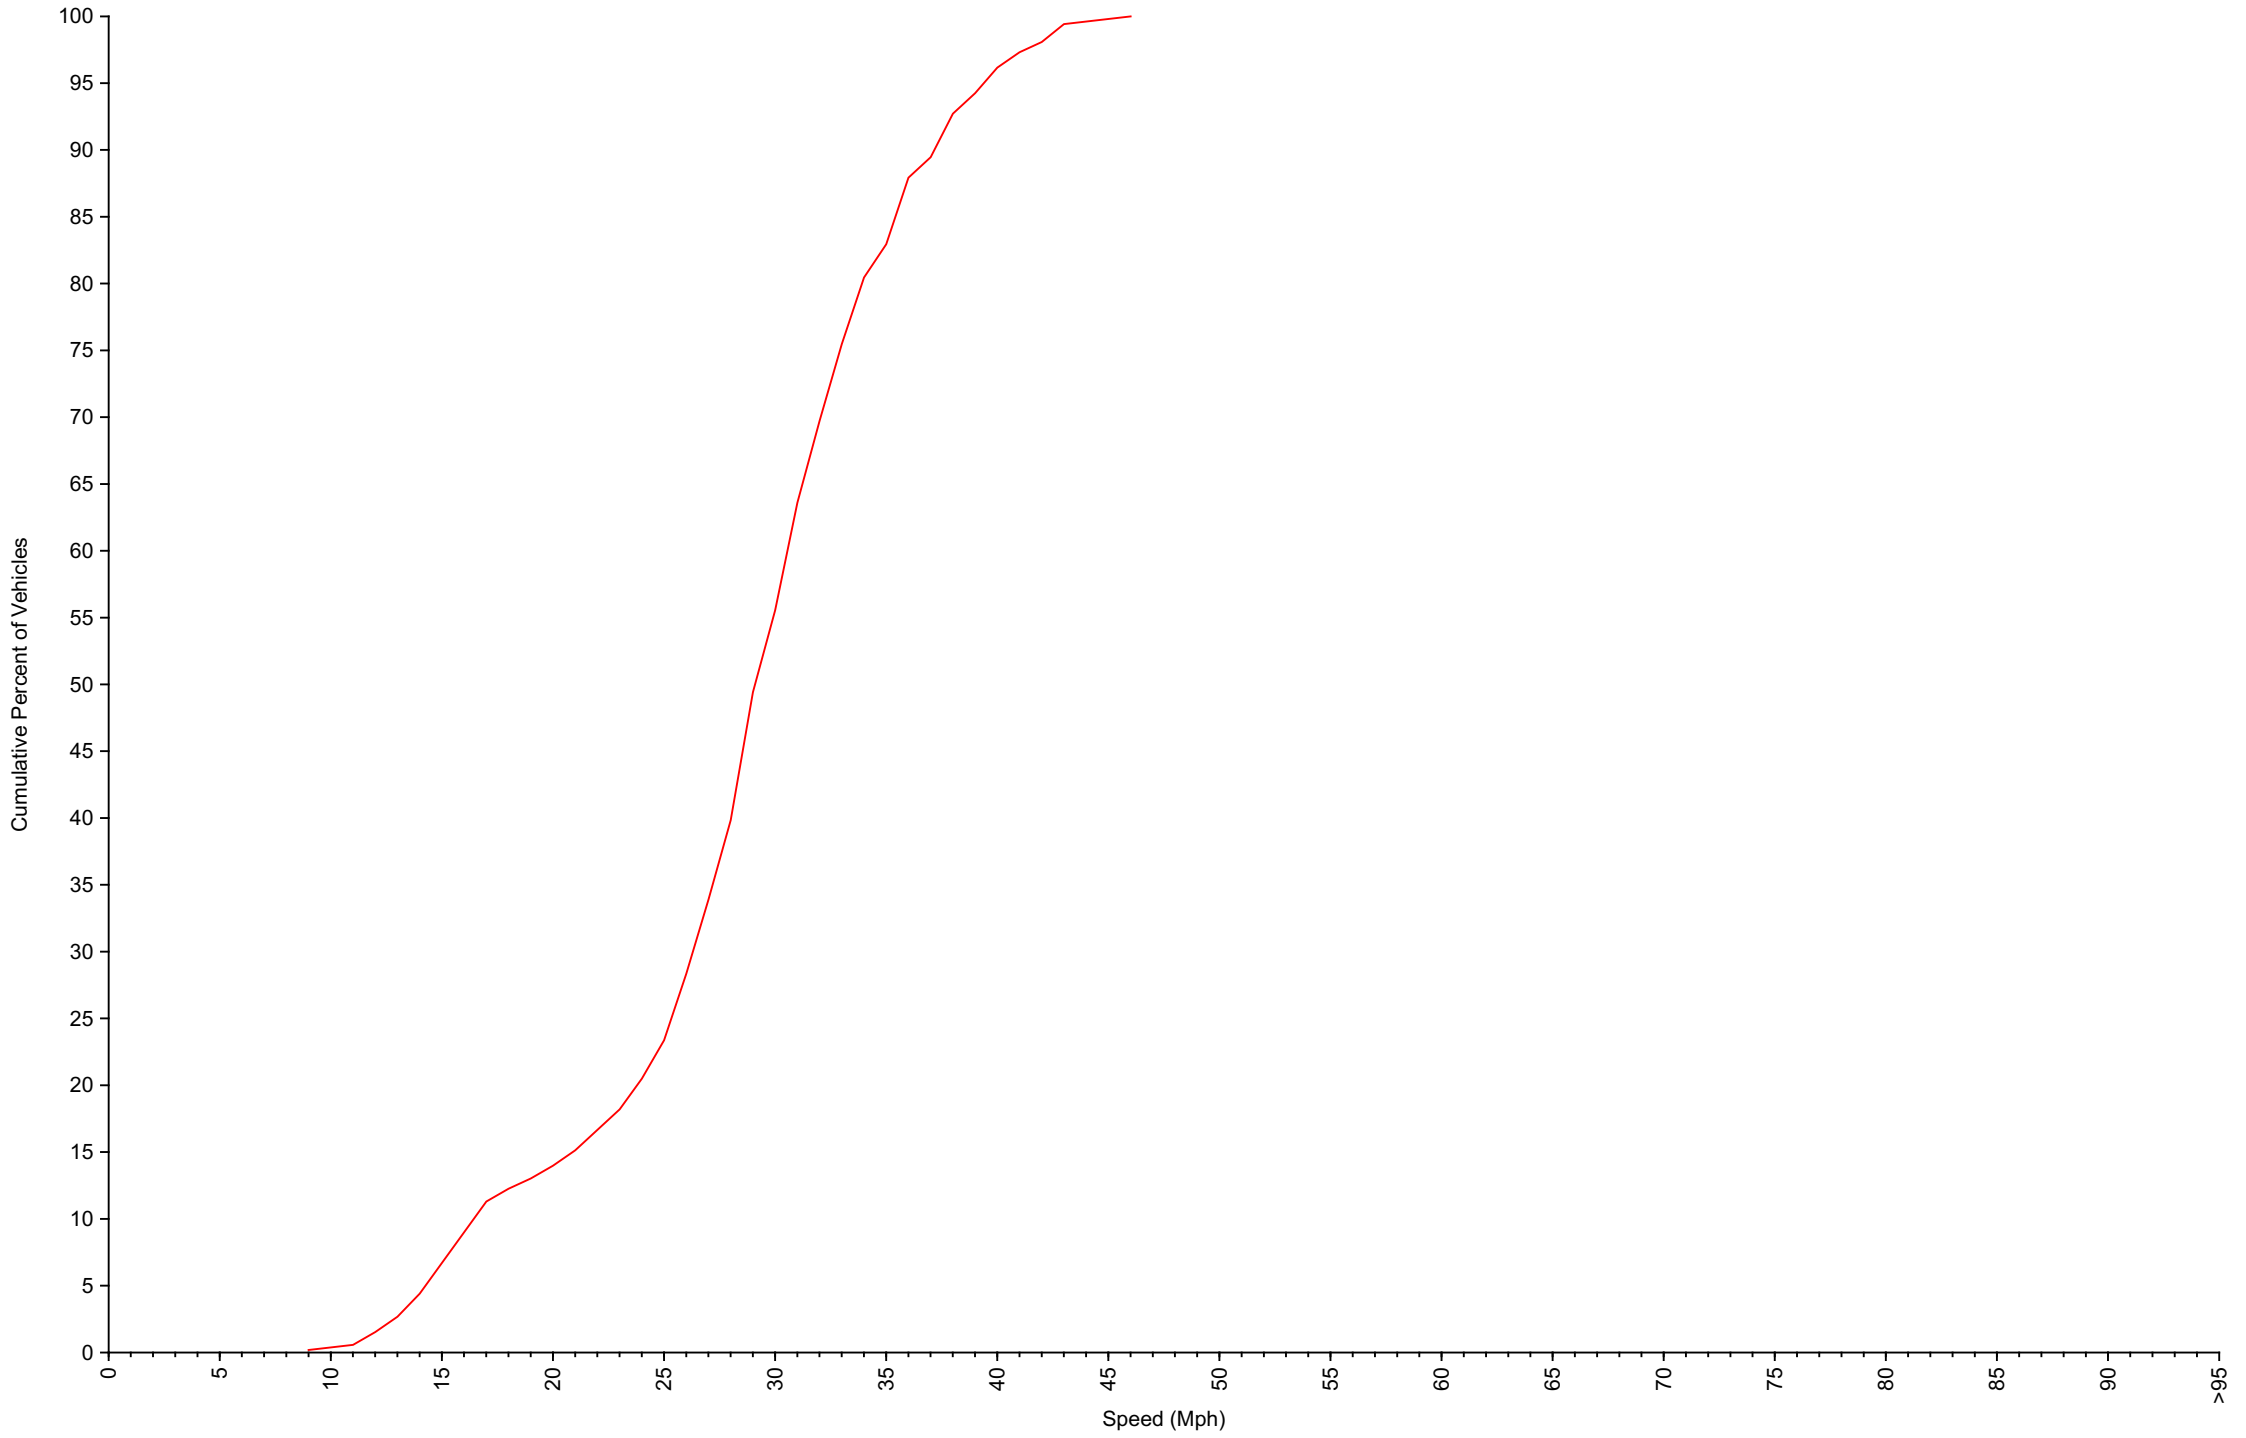

Cumulative Speed Distribution Curve

Daily Overview for Mon Nov 29 2021

Traffic Report

November - Kew Pendra

Daily Overview for Tue Nov 30 2021

Vehicle Speed Classes (Mph)

	<10	10 20	20 30	30 40	40 50	50 60	60 70	70 80	80 90	90 100	>100	Total	85th Percentile
00:00	0	0	0	0	0	0	0	0	0	0	0	0	0.0
01:00	0	0	0	0	0	0	0	0	0	0	0	0	0.0
02:00	0	0	0	0	0	0	0	0	0	0	0	0	0.0
03:00	0	1	0	0	0	0	0	0	0	0	0	1	12.9
04:00	0	0	0	0	0	0	0	0	0	0	0	0	0.0
05:00	0	0	1	0	1	0	0	0	0	0	0	2	36.8
06:00	0	1	1	2	1	0	0	0	0	0	0	5	35.5
07:00	0	5	7	5	2	0	0	0	0	0	0	19	35.3
08:00	0	8	8	18	2	0	0	0	0	0	0	36	35.9
09:00	0	8	7	12	1	0	0	0	0	0	0	28	33.4
10:00	0	3	9	13	2	0	0	0	0	0	0	27	36.0
11:00	0	1	7	11	1	0	0	0	0	0	0	20	36.0
12:00	0	3	11	9	1	0	0	0	0	0	0	24	34.6
13:00	0	4	10	8	0	0	0	0	0	0	0	22	33.1
14:00	0	6	15	15	0	0	0	0	0	0	0	36	33.5
15:00	0	6	23	20	2	0	0	0	0	0	0	51	35.1
16:00	0	1	8	14	0	0	0	0	0	0	0	23	35.8
17:00	0	1	3	4	0	0	0	0	0	0	0	8	31.8
18:00	0	4	2	4	0	0	0	0	0	0	0	10	30.3
19:00	0	2	2	1	0	0	0	0	0	0	0	5	29.8
20:00	0	0	0	0	0	0	0	0	0	0	0	0	0.0
21:00	0	0	1	0	0	0	0	0	0	0	0	1	26.5
22:00	0	1	0	0	0	0	0	0	0	0	0	1	14.2
23:00	0	0	0	0	0	0	0	0	0	0	0	0	0.0

AM Total	0	27	40	61	10	0	0	0	0	0	0		
PM Total	0	28	75	75	3	0	0	0	0	0	0		

Total	0	55	115	136	13	0	0	0	0	0	0		
Percent	0.00%	17.24%	36.05%	42.63%	4.08%	0.00%	0.00%	0.00%	0.00%	0.00%	0.00%		

Total Vehicles : 319
30th Percentile : 25.7 MPH
50th Percentile : 28.6 MPH
85th Percentile : 34.9 MPH
95th Percentile : 38.4 MPH
Average Speed : 28.3 MPH
Highest Speed : 43.7 MPH