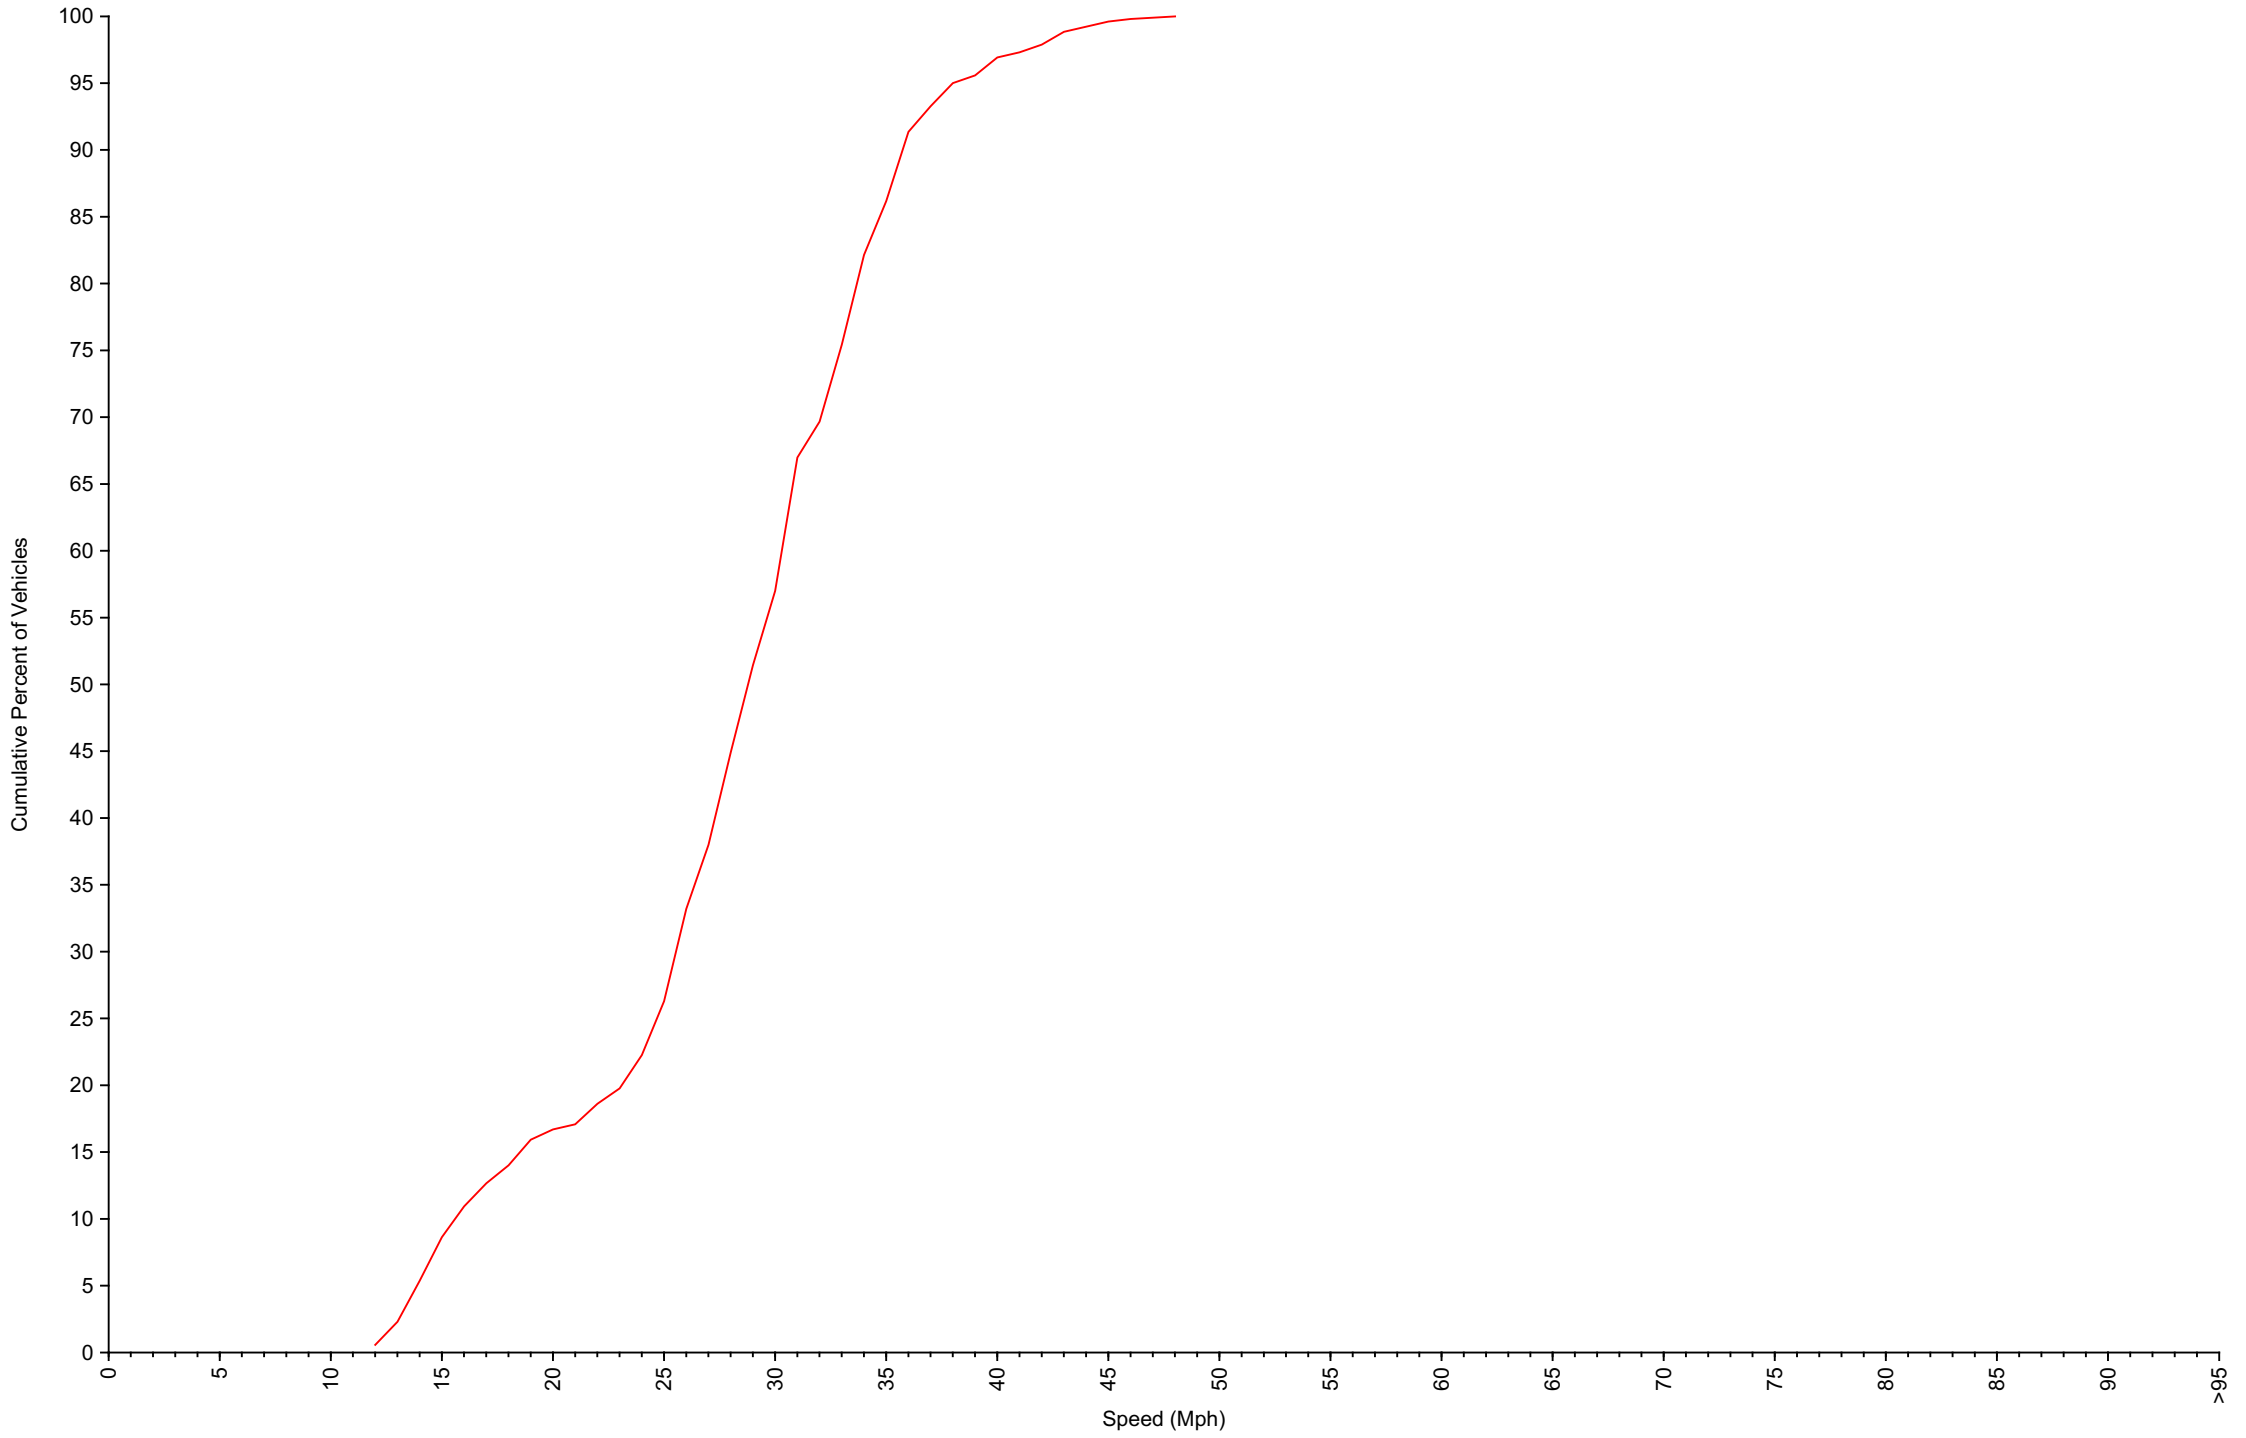

Cumulative Speed Distribution Curve

Daily Overview for Thu Nov 18 2021

Traffic Report

November - Kew Pendra

Daily Overview for Fri Nov 19 2021

Vehicle Speed Classes (Mph)

	<10	10 20	20 30	30 40	40 50	50 60	60 70	70 80	80 90	90 100	>100	Total	85th Percentile
00:00	0	0	0	1	0	0	0	0	0	0	0	1	32.8
01:00	0	1	0	0	0	0	0	0	0	0	0	1	18.2
02:00	0	0	0	0	0	0	0	0	0	0	0	0	0.0
03:00	0	1	0	0	0	0	0	0	0	0	0	1	17.2
04:00	0	1	0	0	0	0	0	0	0	0	0	1	15.6
05:00	0	0	0	0	1	0	0	0	0	0	0	1	44.7
06:00	0	1	1	2	0	0	0	0	0	0	0	4	34.4
07:00	0	9	12	10	2	0	0	0	0	0	0	33	36.1
08:00	0	11	16	17	2	0	0	0	0	0	0	46	36.7
09:00	0	15	14	21	5	0	0	0	0	0	0	55	35.7
10:00	0	9	26	14	1	0	0	0	0	0	0	50	32.8
11:00	0	6	9	18	2	0	0	0	0	0	0	35	34.8
12:00	0	8	18	20	1	0	0	0	0	0	0	47	32.7
13:00	0	6	17	20	4	0	0	0	0	0	0	47	36.0
14:00	0	7	21	31	0	0	0	0	0	0	0	59	35.6
15:00	0	7	25	20	4	0	0	0	0	0	0	56	34.9
16:00	0	11	28	23	1	0	0	0	0	0	0	63	32.3
17:00	0	7	18	16	1	0	0	0	0	0	0	42	33.7
18:00	0	0	17	12	1	0	0	0	0	0	0	30	34.3
19:00	0	2	4	6	2	0	0	0	0	0	0	14	36.9
20:00	0	0	5	6	2	0	0	0	0	0	0	13	39.1
21:00	0	1	1	3	0	0	0	0	0	0	0	5	29.8
22:00	0	0	3	1	0	0	0	0	0	0	0	4	30.6
23:00	0	0	1	0	0	0	0	0	0	0	0	1	28.6

AM Total	0	54	78	83	13	0	0	0	0	0	0		
PM Total	0	49	158	158	16	0	0	0	0	0	0		

Total	0	103	236	241	29	0	0	0	0	0	0		
Percent	0.00%	16.91%	38.75%	39.57%	4.76%	0.00%	0.00%	0.00%	0.00%	0.00%	0.00%		

Total Vehicles : 609
30th Percentile : 25.6 MPH
50th Percentile : 28.5 MPH
85th Percentile : 34.9 MPH
95th Percentile : 38.9 MPH
Average Speed : 28.2 MPH
Highest Speed : 46.9 MPH