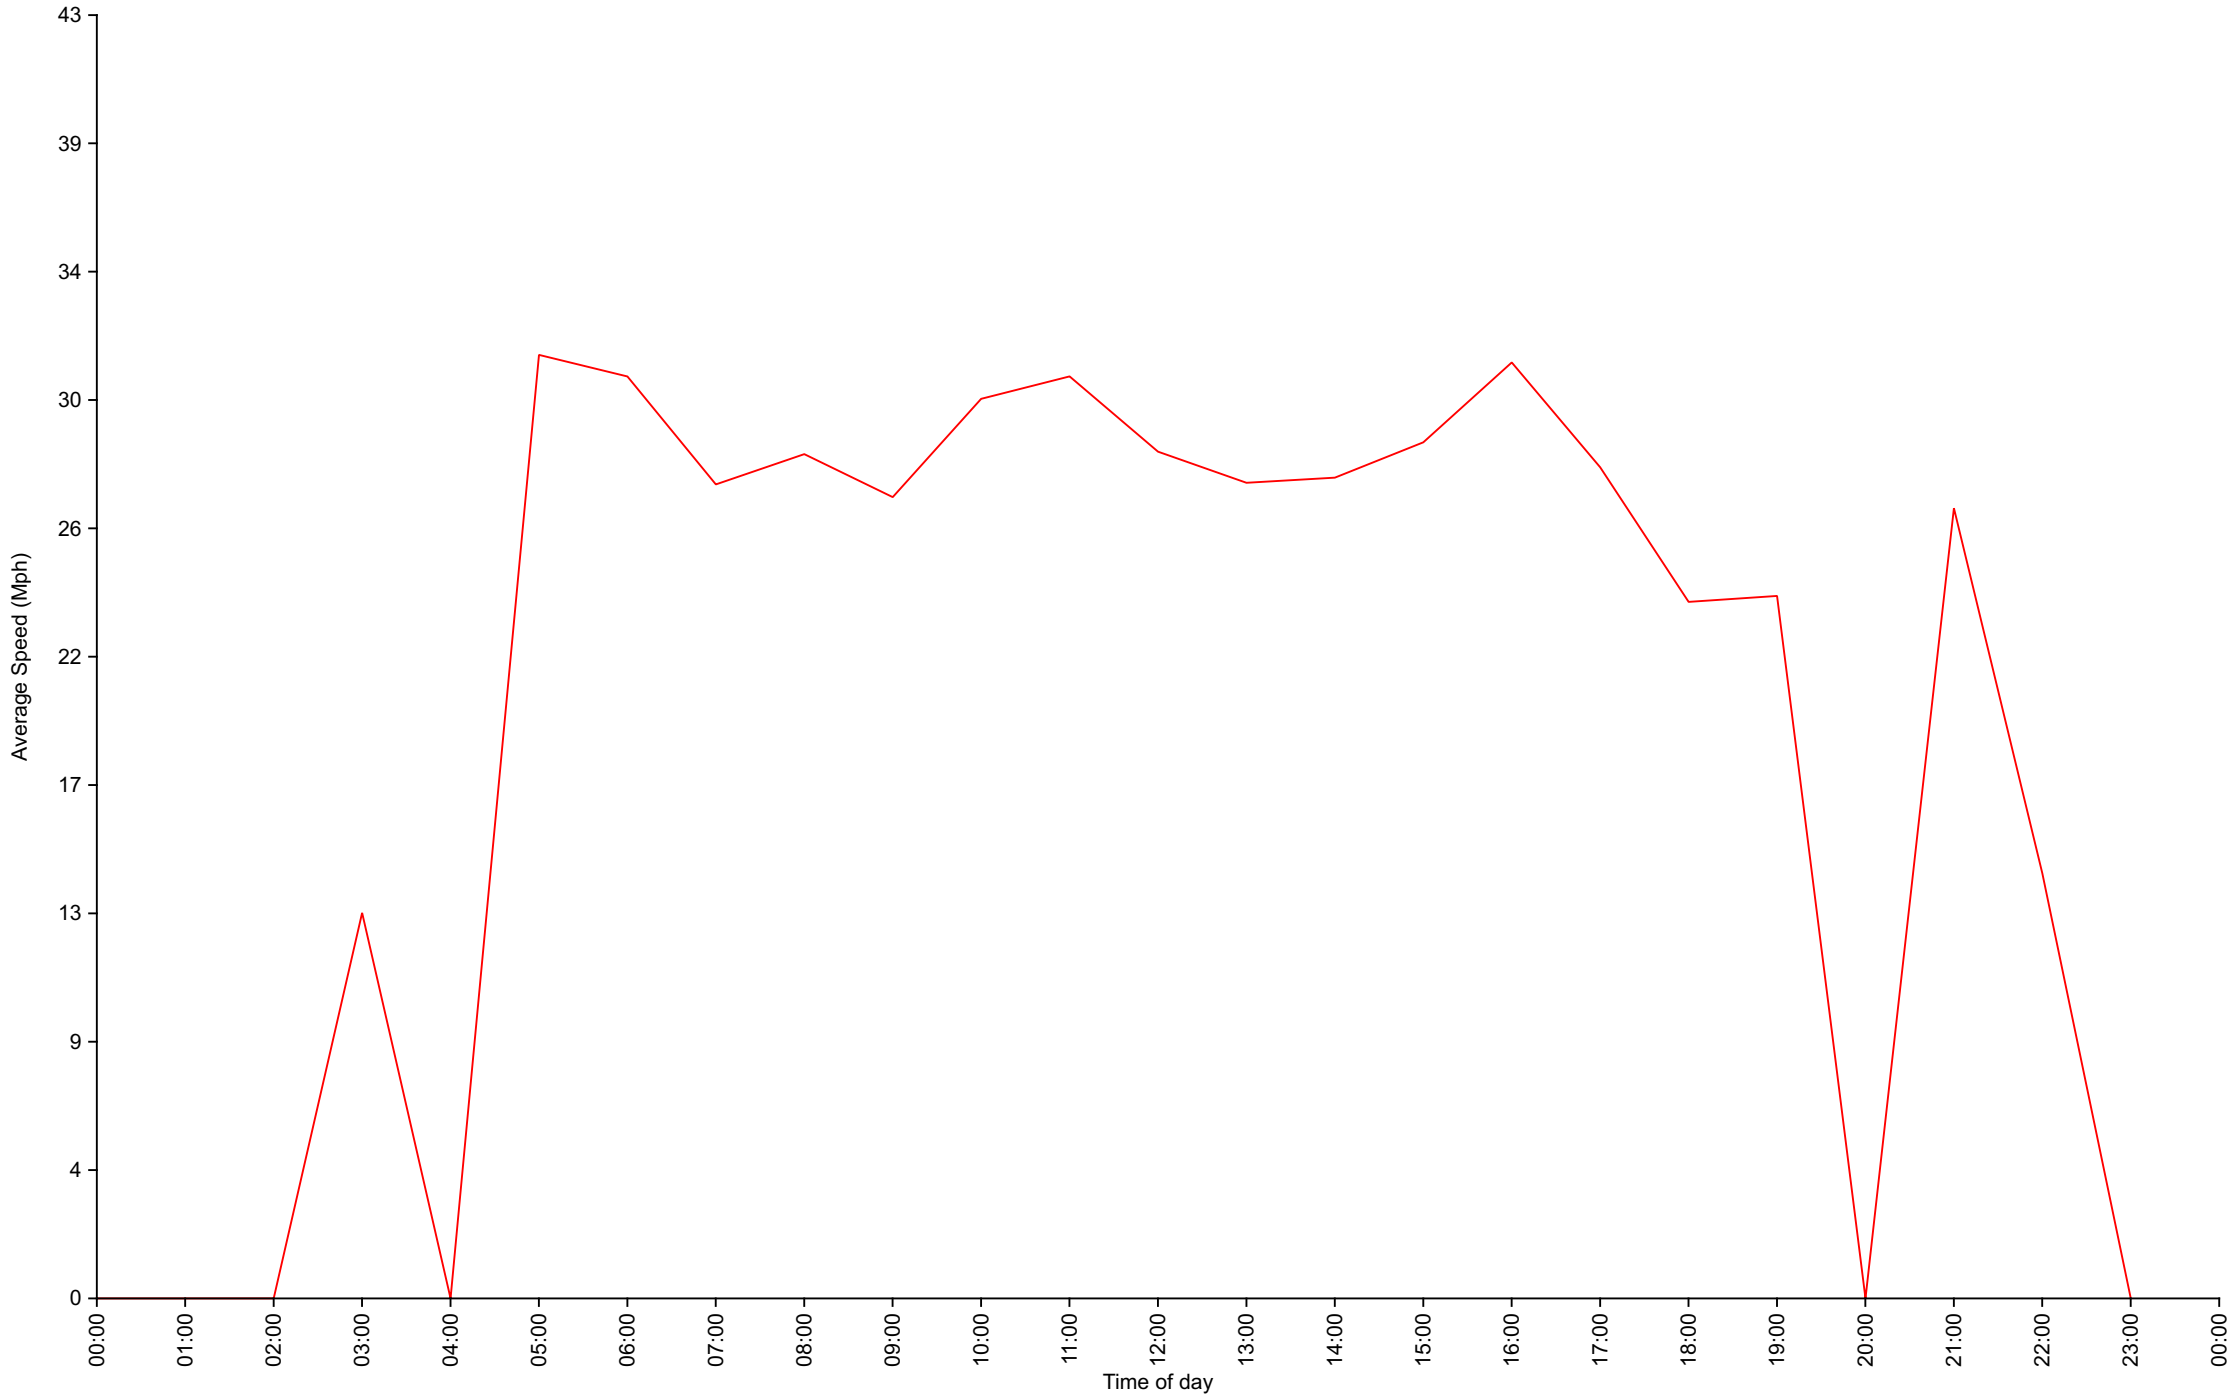

Vehicle Counts By Hour

Daily Overview for Tue Nov 30 2021

(60 Minute Resolution)

Vehicle Counts By Speed Class

Daily Overview for Tue Nov 30 2021

Average Speed By Hour

Daily Overview for Tue Nov 30 2021

(60 Minute Resolution)