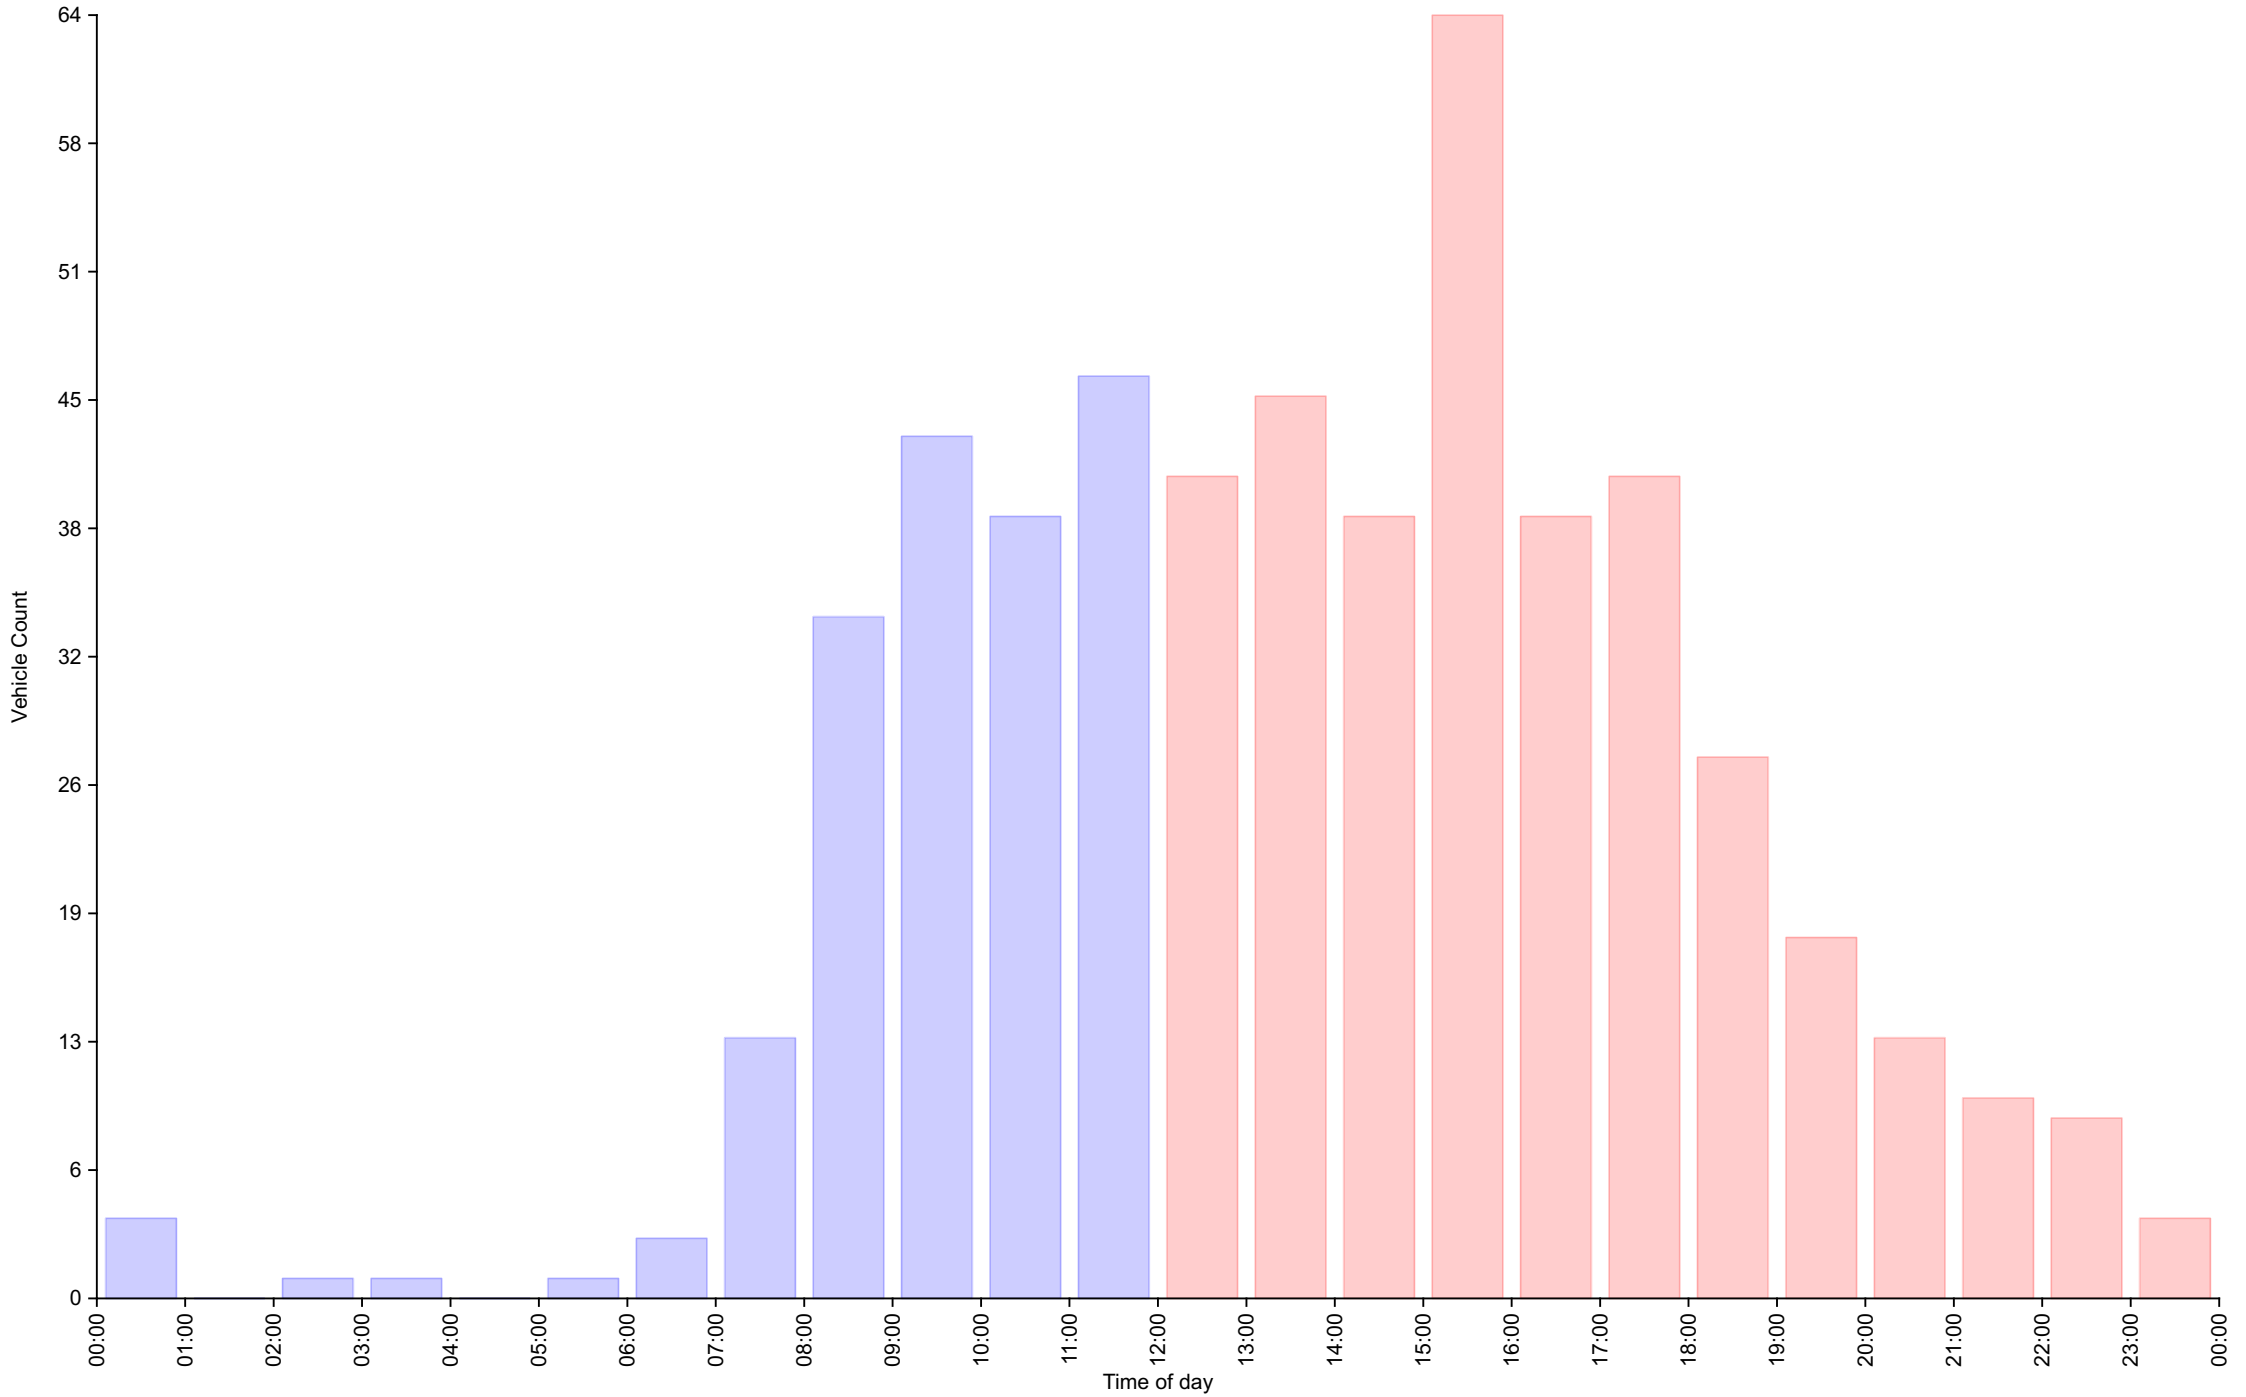

Traffic Report

November - Kew Pendra

Daily Overview for Sat Nov 20 2021

Vehicle Speed Classes (Mph)

	<10	10 20	20 30	30 40	40 50	50 60	60 70	70 80	80 90	90 100	>100	Total	85th Percentile
00:00	0	0	2	2	0	0	0	0	0	0	0	4	34.2
01:00	0	0	0	0	0	0	0	0	0	0	0	0	0.0
02:00	0	0	0	1	0	0	0	0	0	0	0	1	34.5
03:00	0	1	0	0	0	0	0	0	0	0	0	1	16.3
04:00	0	0	0	0	0	0	0	0	0	0	0	0	0.0
05:00	0	0	1	0	0	0	0	0	0	0	0	1	24.4
06:00	0	1	1	0	0	0	1	0	0	0	0	3	44.3
07:00	0	7	2	2	2	0	0	0	0	0	0	13	35.1
08:00	0	6	11	15	2	0	0	0	0	0	0	34	35.4
09:00	0	7	11	22	3	0	0	0	0	0	0	43	33.8
10:00	0	5	19	14	1	0	0	0	0	0	0	39	31.1
11:00	0	9	12	22	3	0	0	0	0	0	0	46	33.8
12:00	0	8	29	4	0	0	0	0	0	0	0	41	28.7
13:00	0	9	14	20	2	0	0	0	0	0	0	45	34.6
14:00	0	6	18	14	1	0	0	0	0	0	0	39	30.8
15:00	0	4	31	28	1	0	0	0	0	0	0	64	32.4
16:00	0	7	19	13	0	0	0	0	0	0	0	39	32.0
17:00	0	4	20	16	1	0	0	0	0	0	0	41	32.9
18:00	0	4	9	12	1	1	0	0	0	0	0	27	35.9
19:00	0	3	10	5	0	0	0	0	0	0	0	18	31.3
20:00	0	1	5	4	3	0	0	0	0	0	0	13	40.1
21:00	0	1	2	6	1	0	0	0	0	0	0	10	35.5
22:00	0	1	3	5	0	0	0	0	0	0	0	9	32.3
23:00	0	0	1	3	0	0	0	0	0	0	0	4	35.0
AM Total	0	36	59	78	11	0	1	0	0	0	0		
PM Total	0	48	161	130	10	1	0	0	0	0	0		
Total	0	84	220	208	21	1	1	0	0	0	0		
Percent	0.00%	15.70%	41.12%	38.88%	3.93%	0.19%	0.19%	0.00%	0.00%	0.00%	0.00%		

Total Vehicles : 535
30th Percentile : 25.5 MPH
50th Percentile : 28.3 MPH
85th Percentile : 33.6 MPH
95th Percentile : 38.4 MPH
Average Speed : 28.0 MPH
Highest Speed : 59.6 MPH

Vehicle Counts By Hour

Daily Overview for Sat Nov 20 2021
(60 Minute Resolution)