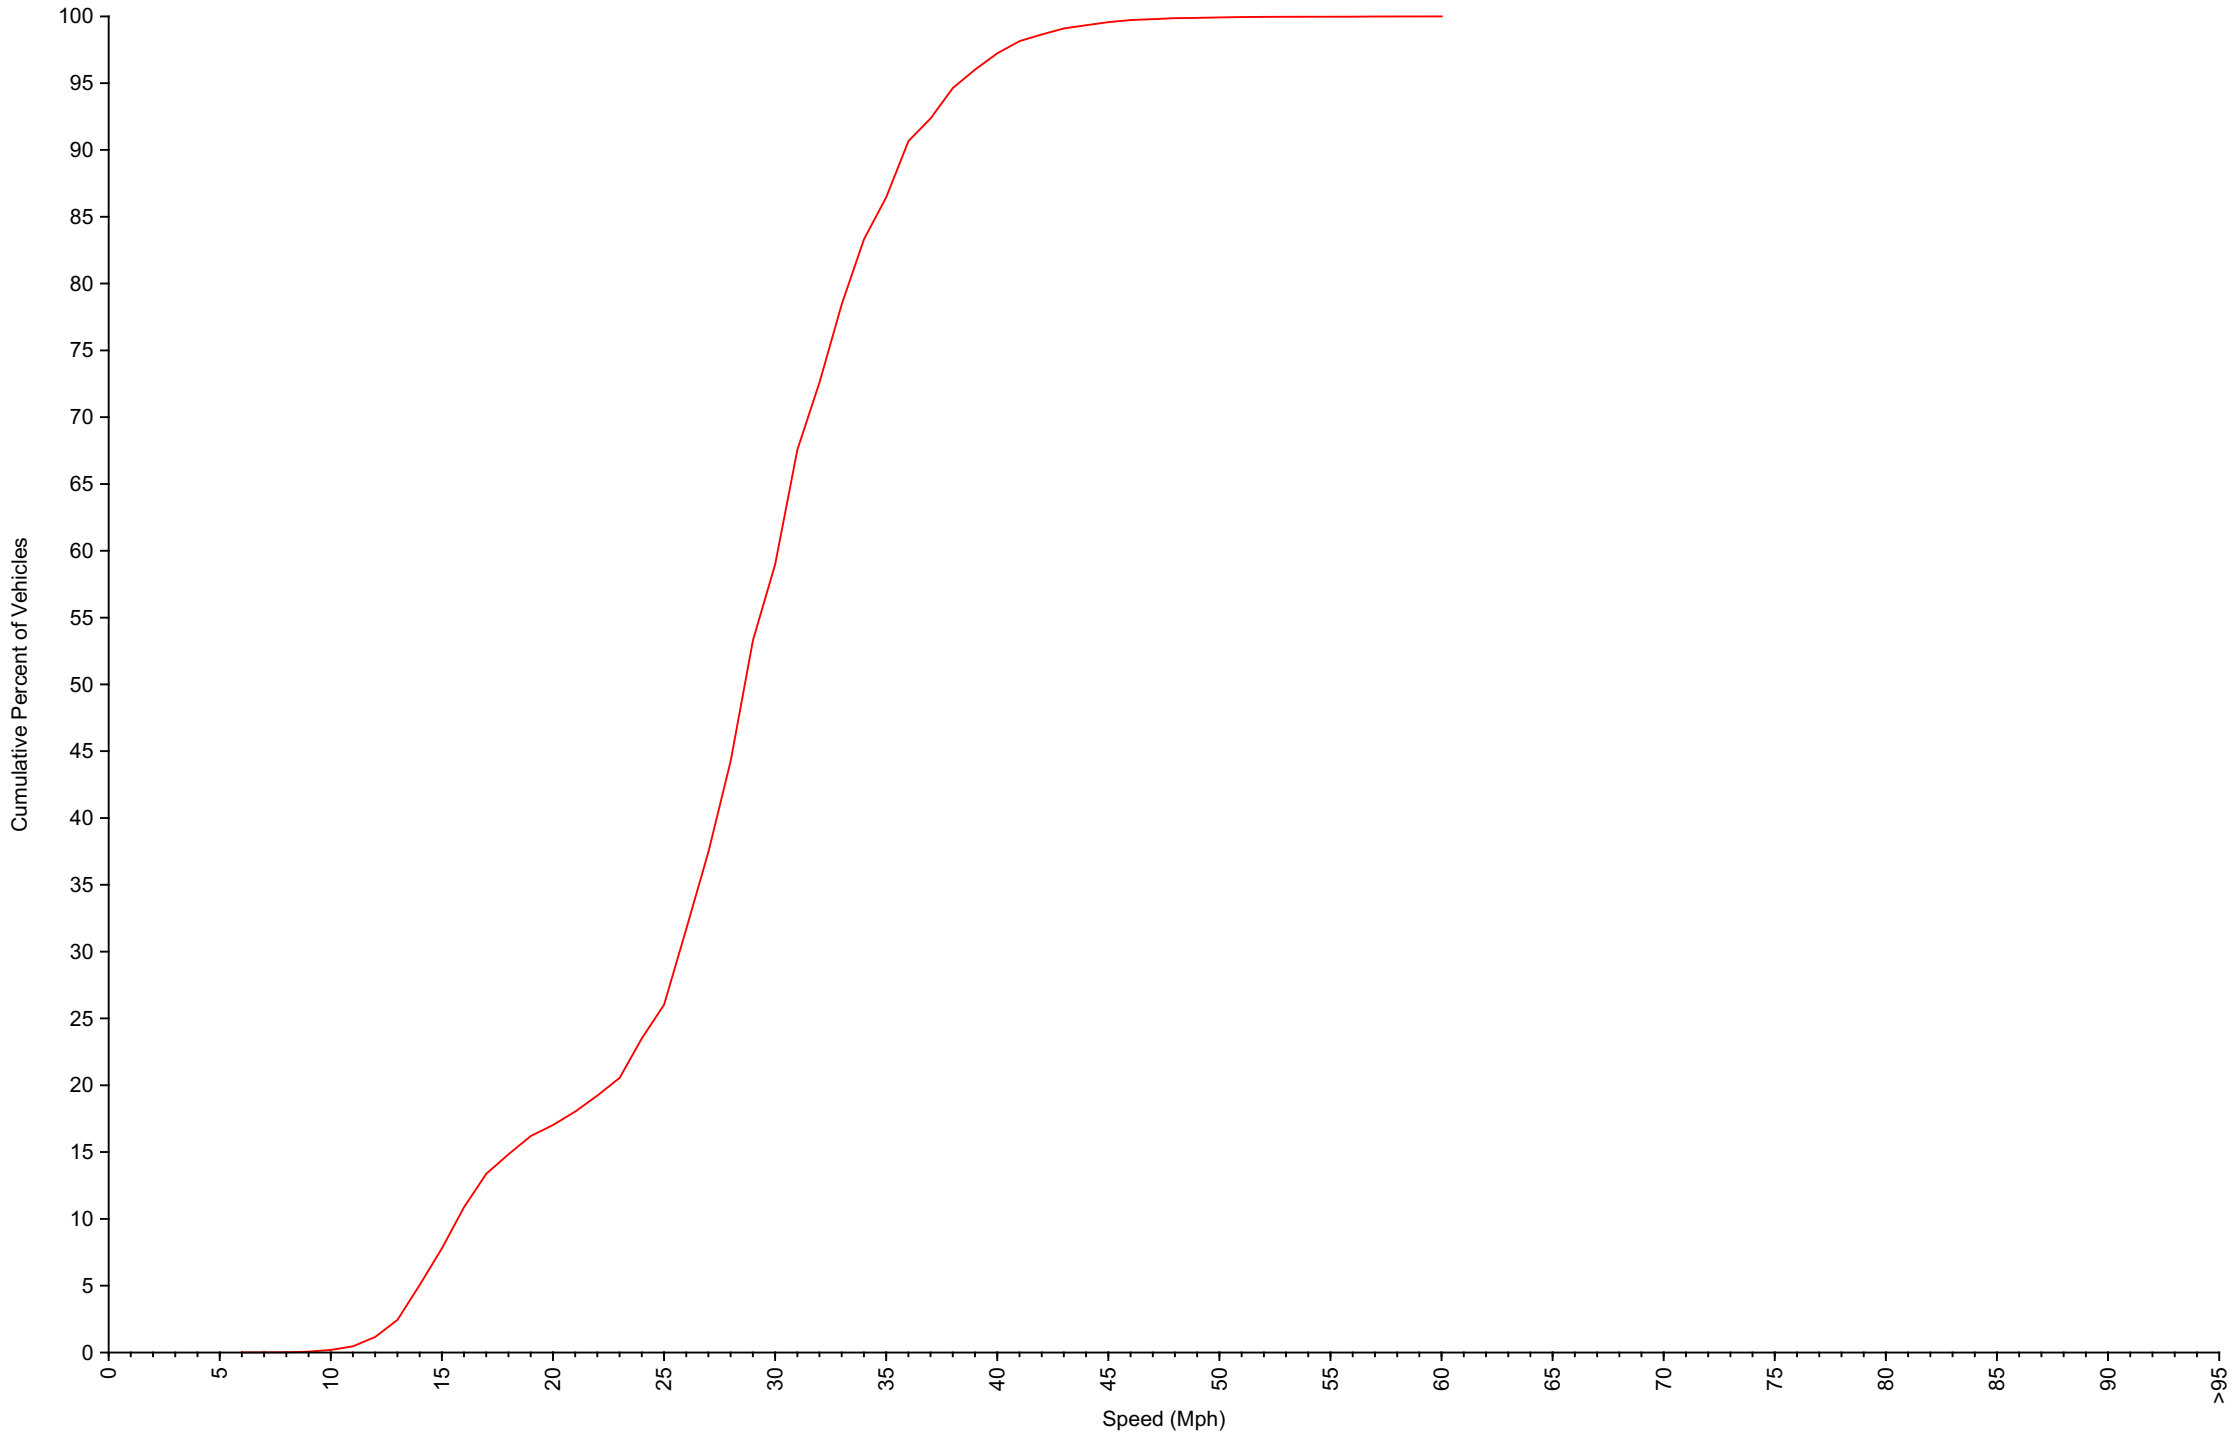

Average Speed By Hour
For week beginning Mon Nov 1 2021
(60 Minute Resolution)

Cumulative Speed Distribution Curve

Traffic Overview from Mon Nov 1 2021 to Tue Nov 30 2021