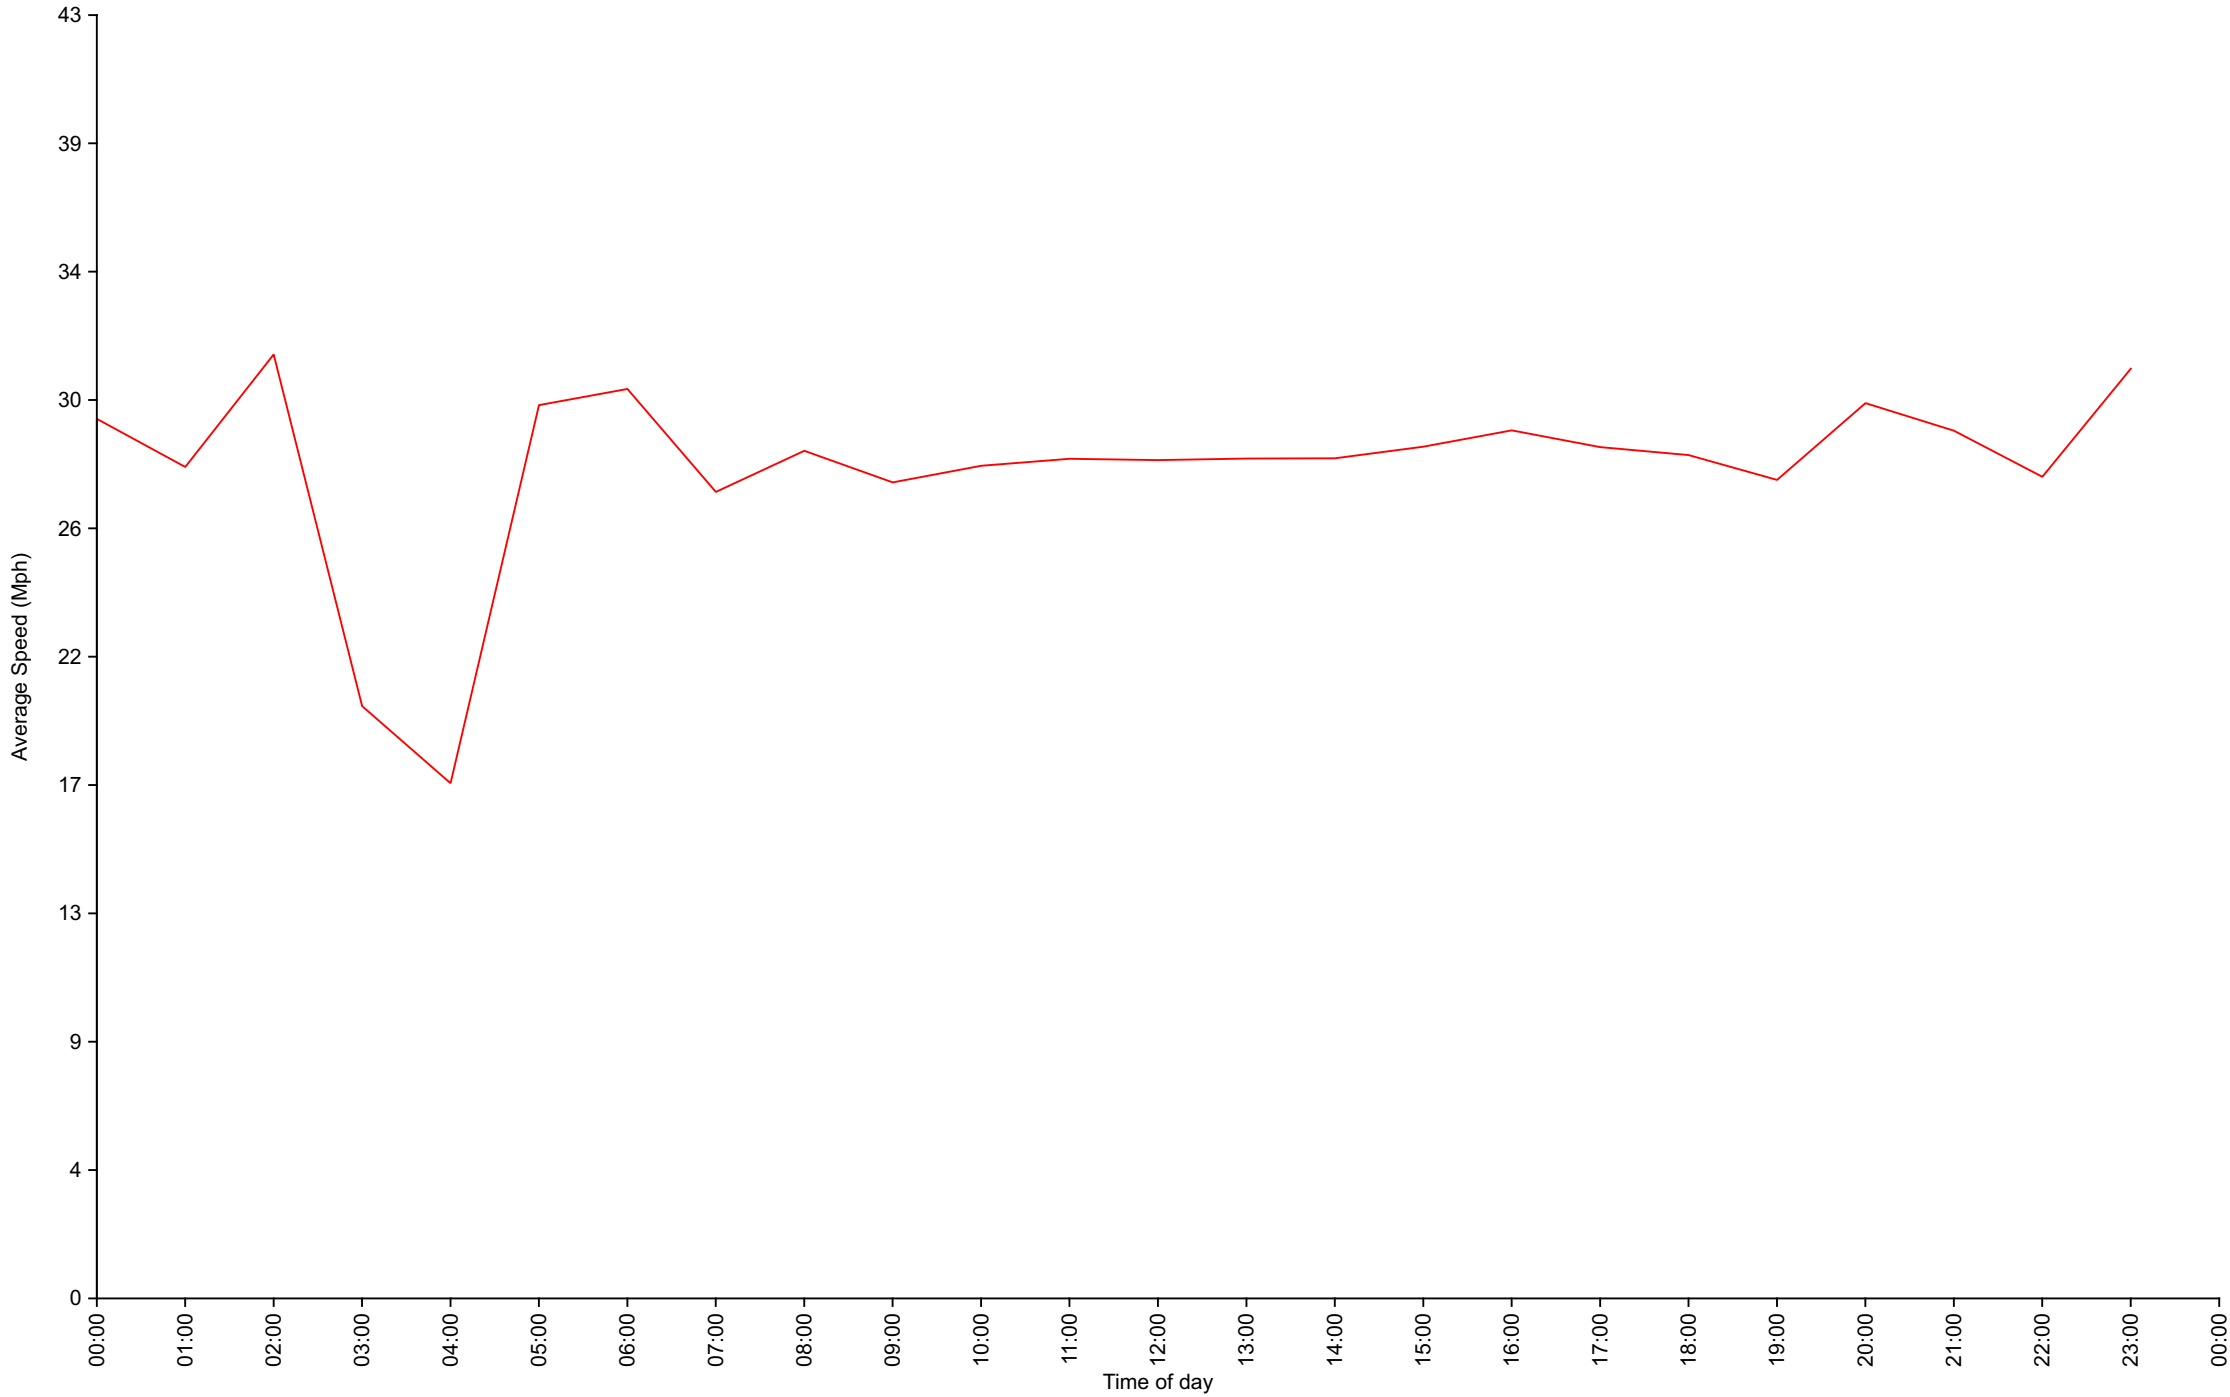

Traffic Overview from Mon Nov 1 2021 to Tue Nov 30 2021
(60 Minute Resolution)

Vehicle Counts By Speed Class

Traffic Overview from Mon Nov 1 2021 to Tue Nov 30 2021

Average Speed By Hour

Traffic Overview from Mon Nov 1 2021 to Tue Nov 30 2021
(60 Minute Resolution)