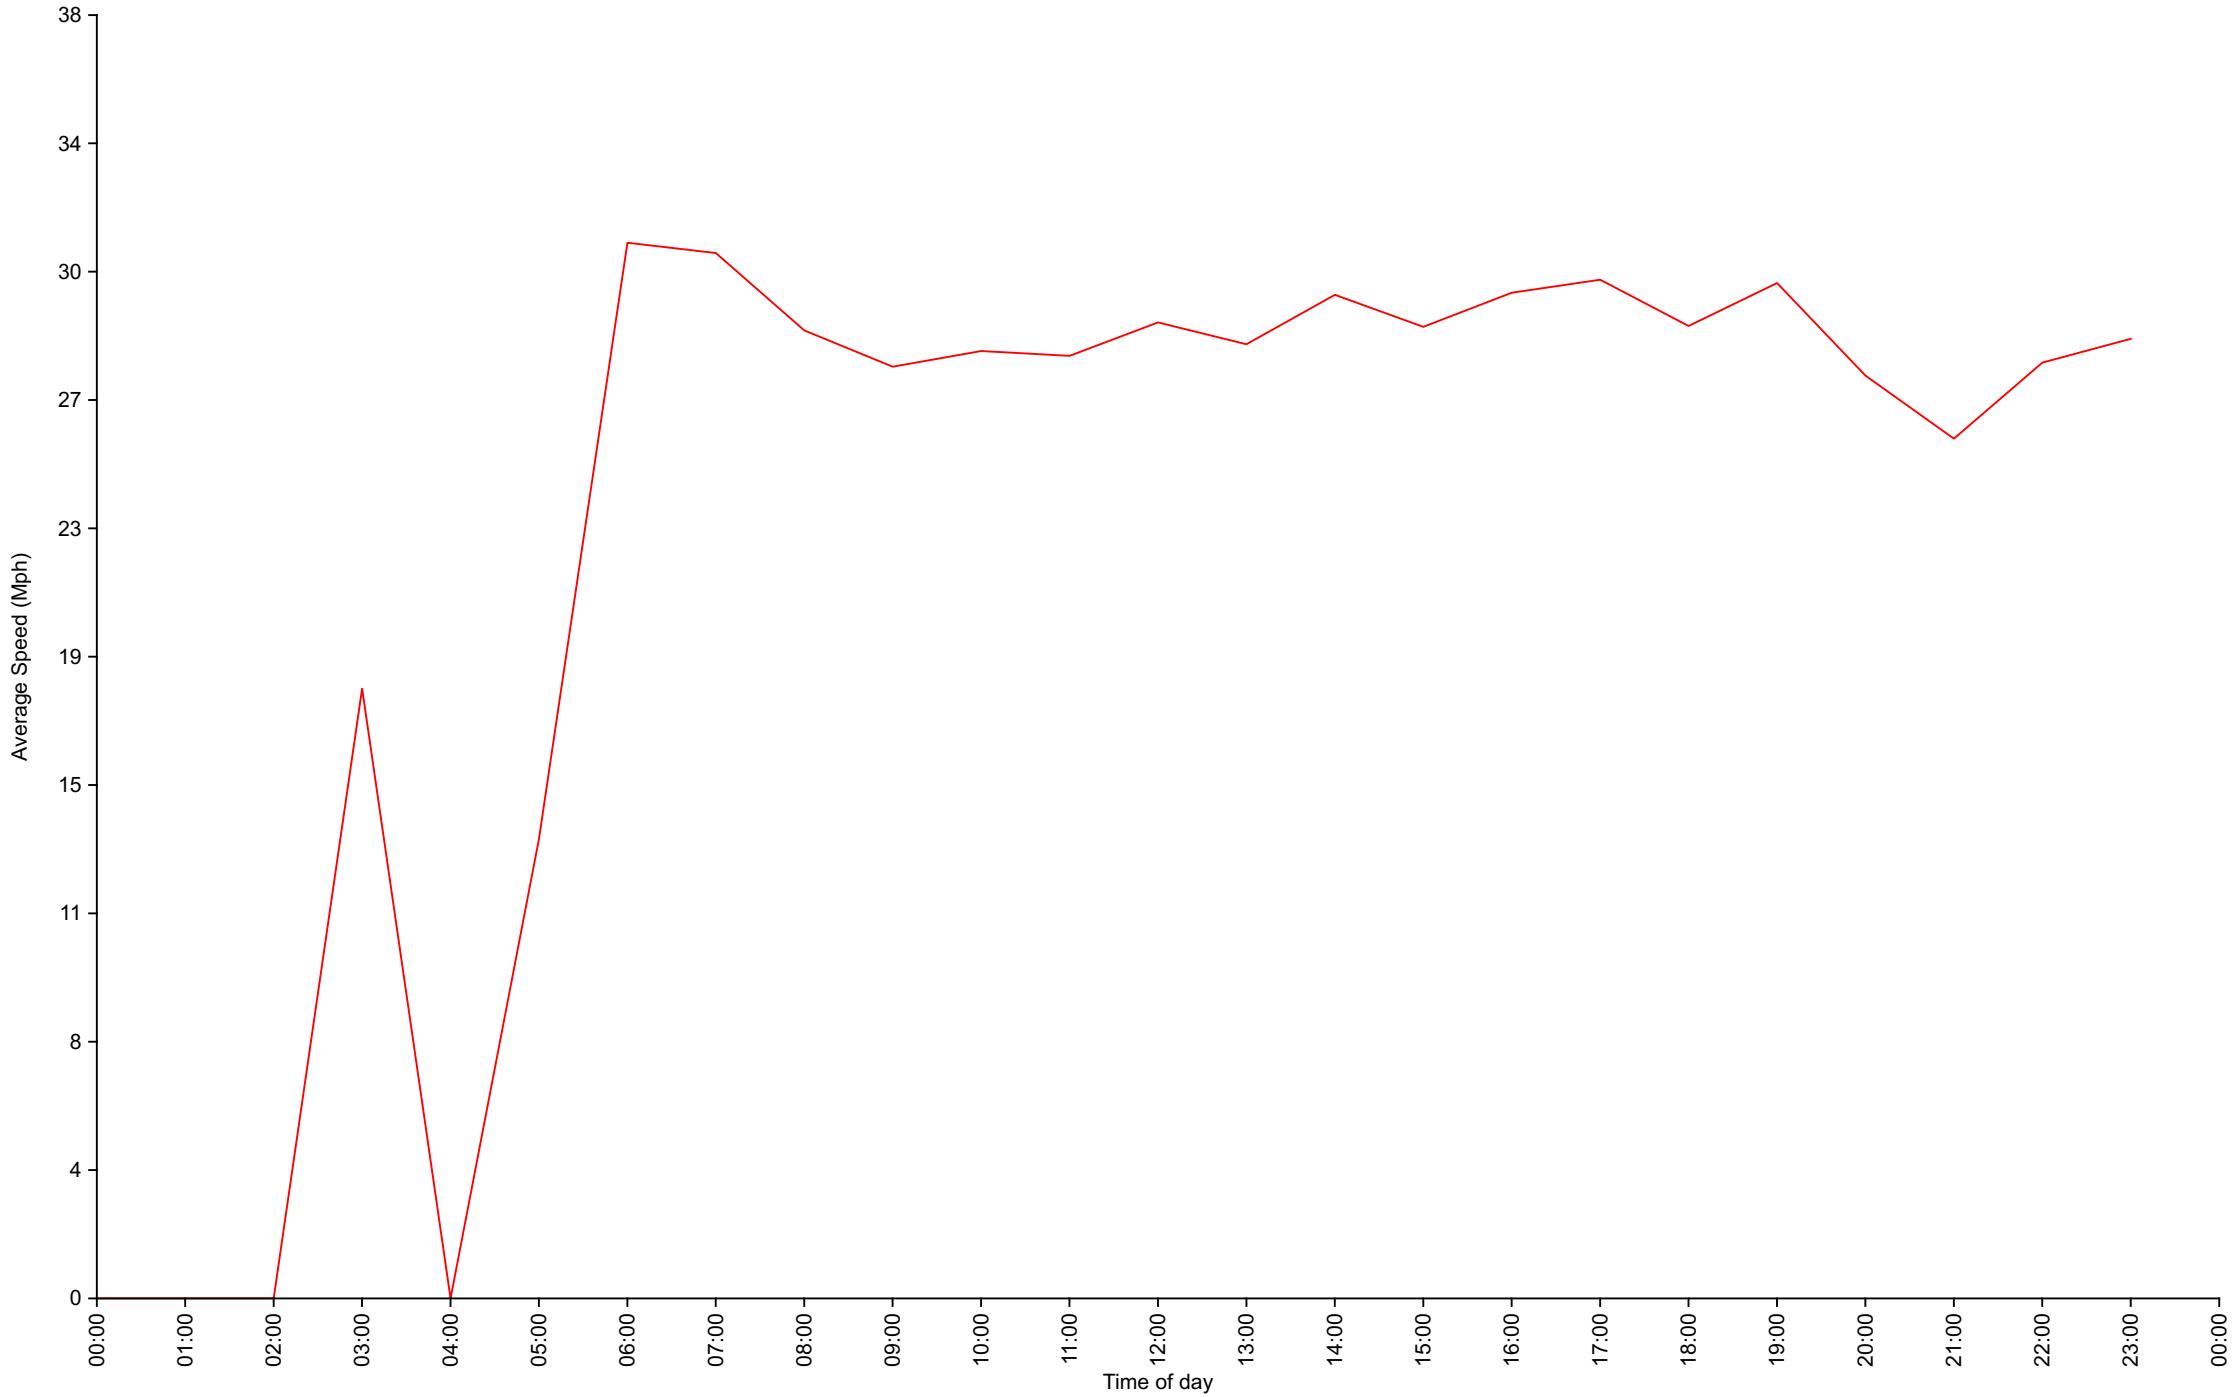

Cumulative Speed Distribution Curve

Daily Overview for Fri Nov 5 2021

Traffic Report

November - Kew Pendra

Daily Overview for Sat Nov 6 2021

Vehicle Speed Classes (Mph)

	<10	10 20	20 30	30 40	40 50	50 60	60 70	70 80	80 90	90 100	>100	Total	85th Percentile
00:00	0	0	0	1	0	0	0	0	0	0	0	1	36.3
01:00	0	0	0	0	0	0	0	0	0	0	0	0	0.0
02:00	0	0	0	0	0	0	0	0	0	0	0	0	0.0
03:00	0	1	0	0	0	0	0	0	0	0	0	1	14.8
04:00	0	0	0	0	0	0	0	0	0	0	0	0	0.0
05:00	0	1	0	0	0	0	0	0	0	0	0	1	14.0
06:00	0	0	1	0	1	0	0	0	0	0	0	2	36.5
07:00	0	6	1	9	2	0	0	0	0	0	0	18	35.3
08:00	0	7	10	15	3	0	0	0	0	0	0	35	36.8
09:00	0	9	9	18	3	0	0	0	0	0	0	39	36.6
10:00	0	6	25	20	1	0	0	0	0	0	0	52	34.1
11:00	0	5	11	19	3	0	0	0	0	0	0	38	37.1
12:00	0	4	14	16	1	0	0	0	0	0	0	35	34.4
13:00	0	6	17	19	1	0	0	0	0	0	0	43	33.8
14:00	0	5	22	21	0	0	0	0	0	0	0	48	32.5
15:00	0	7	24	15	6	0	0	0	0	0	0	52	35.4
16:00	0	5	27	21	0	0	0	0	0	0	0	53	31.8
17:00	0	1	16	33	3	0	0	0	0	0	0	53	35.0
18:00	0	0	4	3	0	0	0	0	0	0	0	7	31.9
19:00	0	1	2	1	0	0	0	0	0	0	0	4	29.8
20:00	0	0	1	0	1	0	0	0	0	0	0	2	35.8
21:00	0	1	0	1	1	0	0	0	0	0	0	3	37.5
22:00	0	0	1	3	0	0	0	0	0	0	0	4	35.6
23:00	0	0	1	1	0	0	0	0	0	0	0	2	28.5
AM Total	0	35	57	82	13	0	0	0	0	0	0		
PM Total	0	30	129	134	13	0	0	0	0	0	0		
Total	0	65	186	216	26	0	0	0	0	0	0		
Percent	0.00%	13.18%	37.73%	43.81%	5.27%	0.00%	0.00%	0.00%	0.00%	0.00%	0.00%		