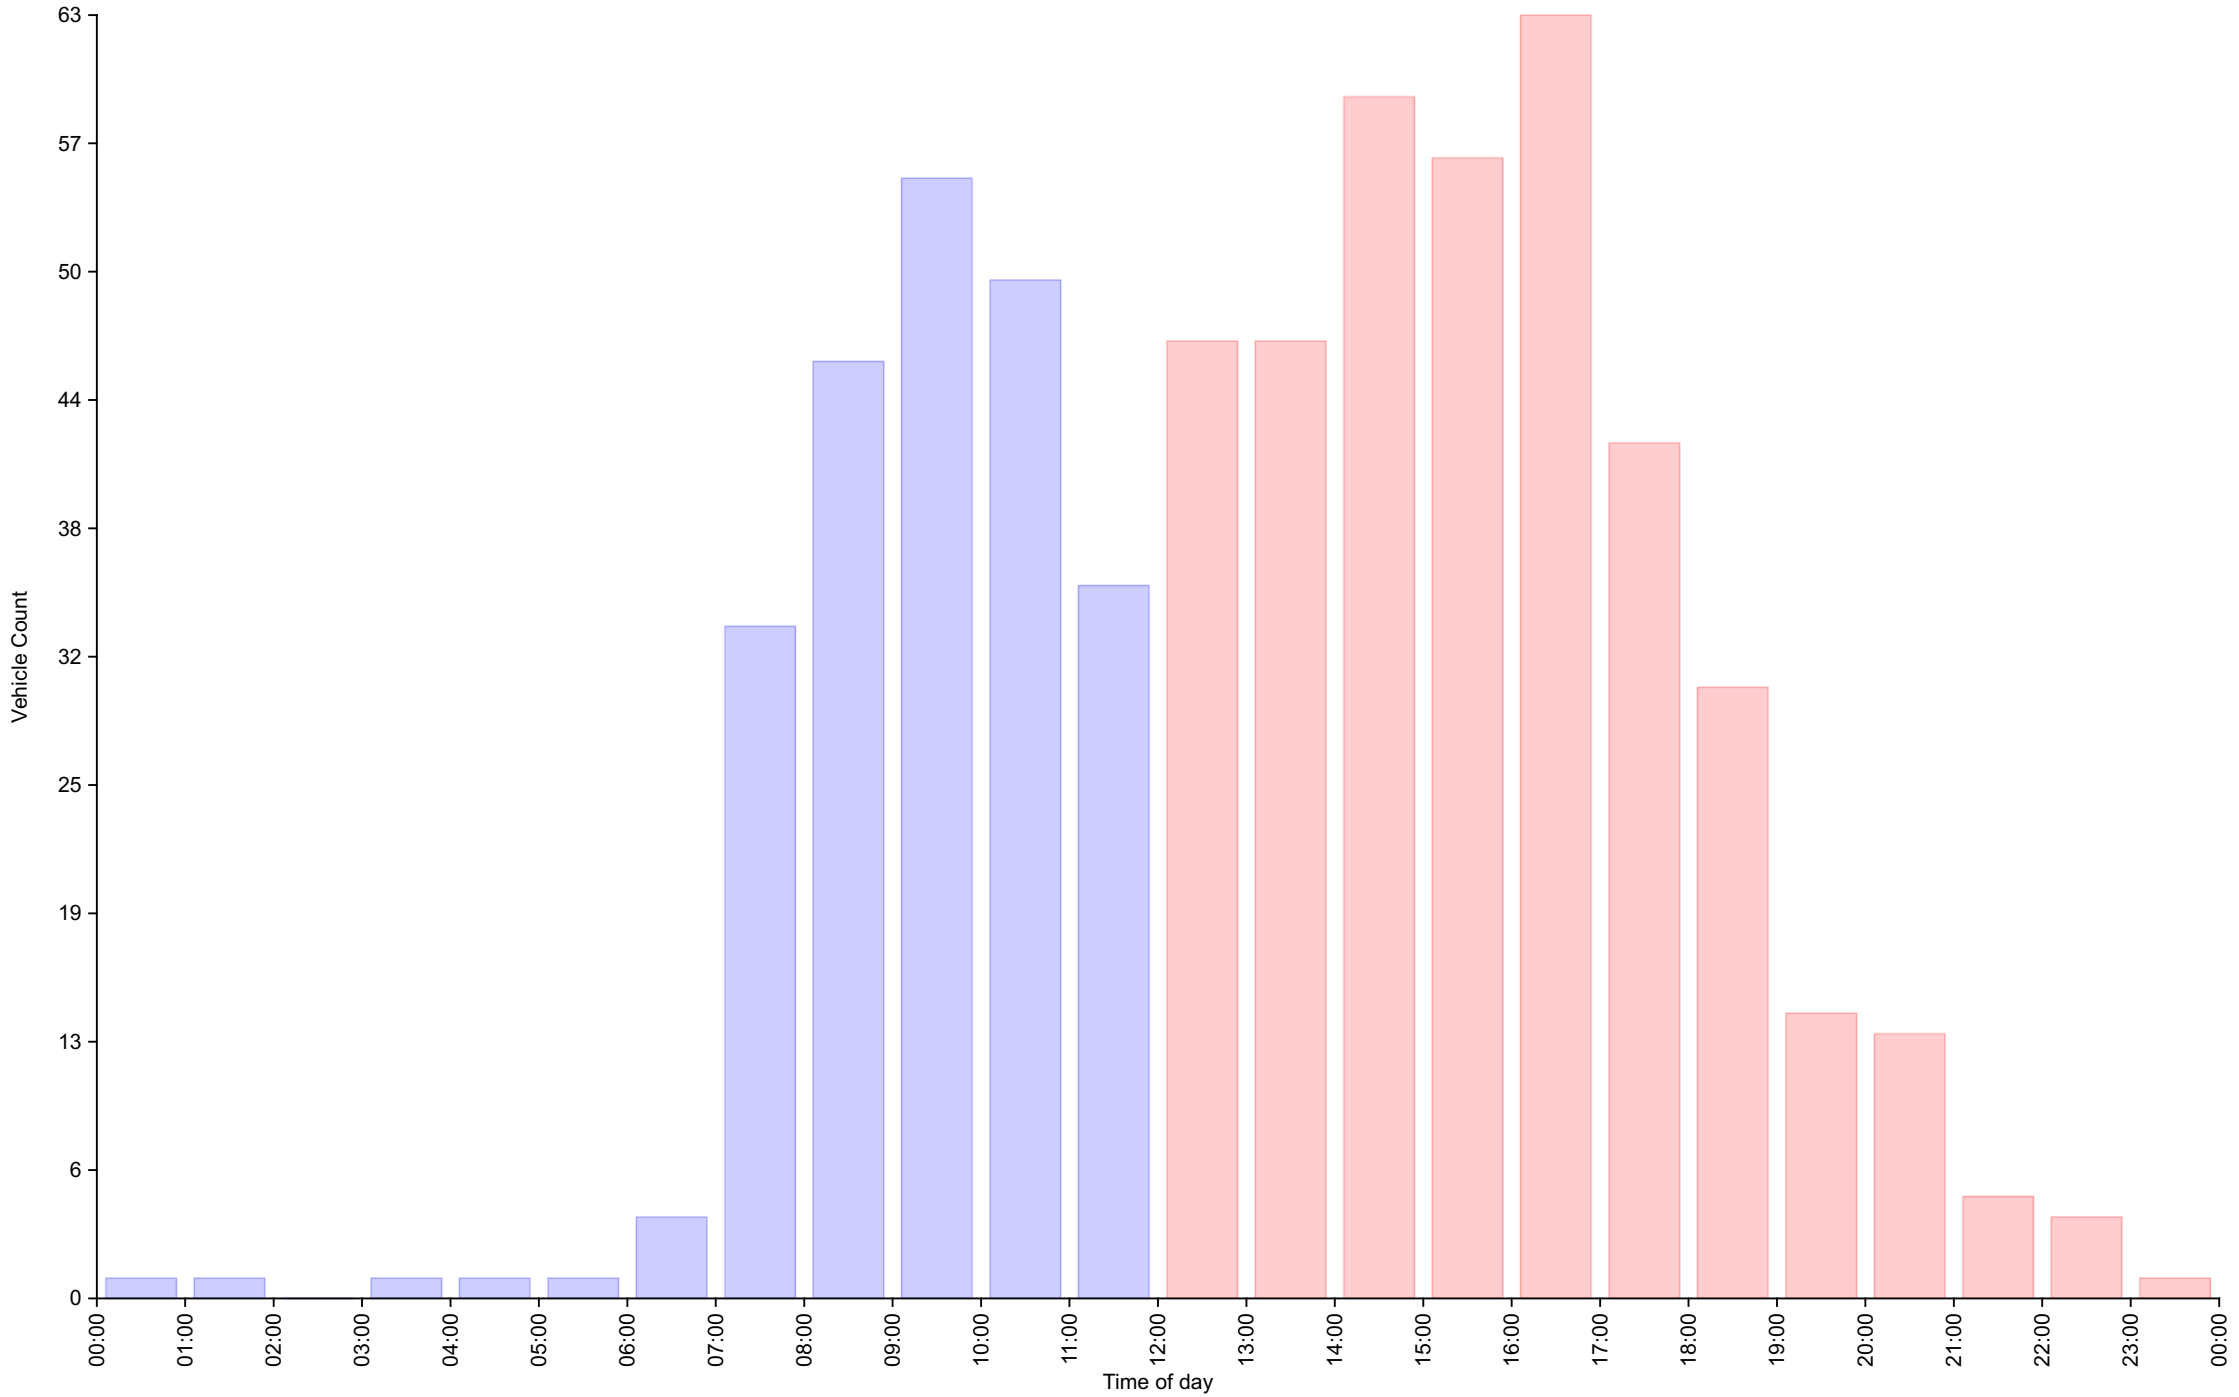

Traffic Report

November - Kew Pendra

Daily Overview for Fri Nov 19 2021

Vehicle Speed Classes (Mph)

	<10	10 20	20 30	30 40	40 50	50 60	60 70	70 80	80 90	90 100	>100	Total	85th Percentile
00:00	0	0	0	1	0	0	0	0	0	0	0	1	32.8
01:00	0	1	0	0	0	0	0	0	0	0	0	1	18.2
02:00	0	0	0	0	0	0	0	0	0	0	0	0	0.0
03:00	0	1	0	0	0	0	0	0	0	0	0	1	17.2
04:00	0	1	0	0	0	0	0	0	0	0	0	1	15.6
05:00	0	0	0	0	1	0	0	0	0	0	0	1	44.7
06:00	0	1	1	2	0	0	0	0	0	0	0	4	34.4
07:00	0	9	12	10	2	0	0	0	0	0	0	33	36.1
08:00	0	11	16	17	2	0	0	0	0	0	0	46	36.7
09:00	0	15	14	21	5	0	0	0	0	0	0	55	35.7
10:00	0	9	26	14	1	0	0	0	0	0	0	50	32.8
11:00	0	6	9	18	2	0	0	0	0	0	0	35	34.8
12:00	0	8	18	20	1	0	0	0	0	0	0	47	32.7
13:00	0	6	17	20	4	0	0	0	0	0	0	47	36.0
14:00	0	7	21	31	0	0	0	0	0	0	0	59	35.6
15:00	0	7	25	20	4	0	0	0	0	0	0	56	34.9
16:00	0	11	28	23	1	0	0	0	0	0	0	63	32.3
17:00	0	7	18	16	1	0	0	0	0	0	0	42	33.7
18:00	0	0	17	12	1	0	0	0	0	0	0	30	34.3
19:00	0	2	4	6	2	0	0	0	0	0	0	14	36.9
20:00	0	0	5	6	2	0	0	0	0	0	0	13	39.1
21:00	0	1	1	3	0	0	0	0	0	0	0	5	29.8
22:00	0	0	3	1	0	0	0	0	0	0	0	4	30.6
23:00	0	0	1	0	0	0	0	0	0	0	0	1	28.6

AM Total	0	54	78	83	13	0	0	0	0	0	0		
PM Total	0	49	158	158	16	0	0	0	0	0	0		

Total	0	103	236	241	29	0	0	0	0	0	0		
Percent	0.00%	16.91%	38.75%	39.57%	4.76%	0.00%	0.00%	0.00%	0.00%	0.00%	0.00%		

Total Vehicles : 609
30th Percentile : 25.6 MPH
50th Percentile : 28.5 MPH
85th Percentile : 34.9 MPH
95th Percentile : 38.9 MPH
Average Speed : 28.2 MPH
Highest Speed : 46.9 MPH

Vehicle Counts By Hour

Daily Overview for Fri Nov 19 2021
(60 Minute Resolution)