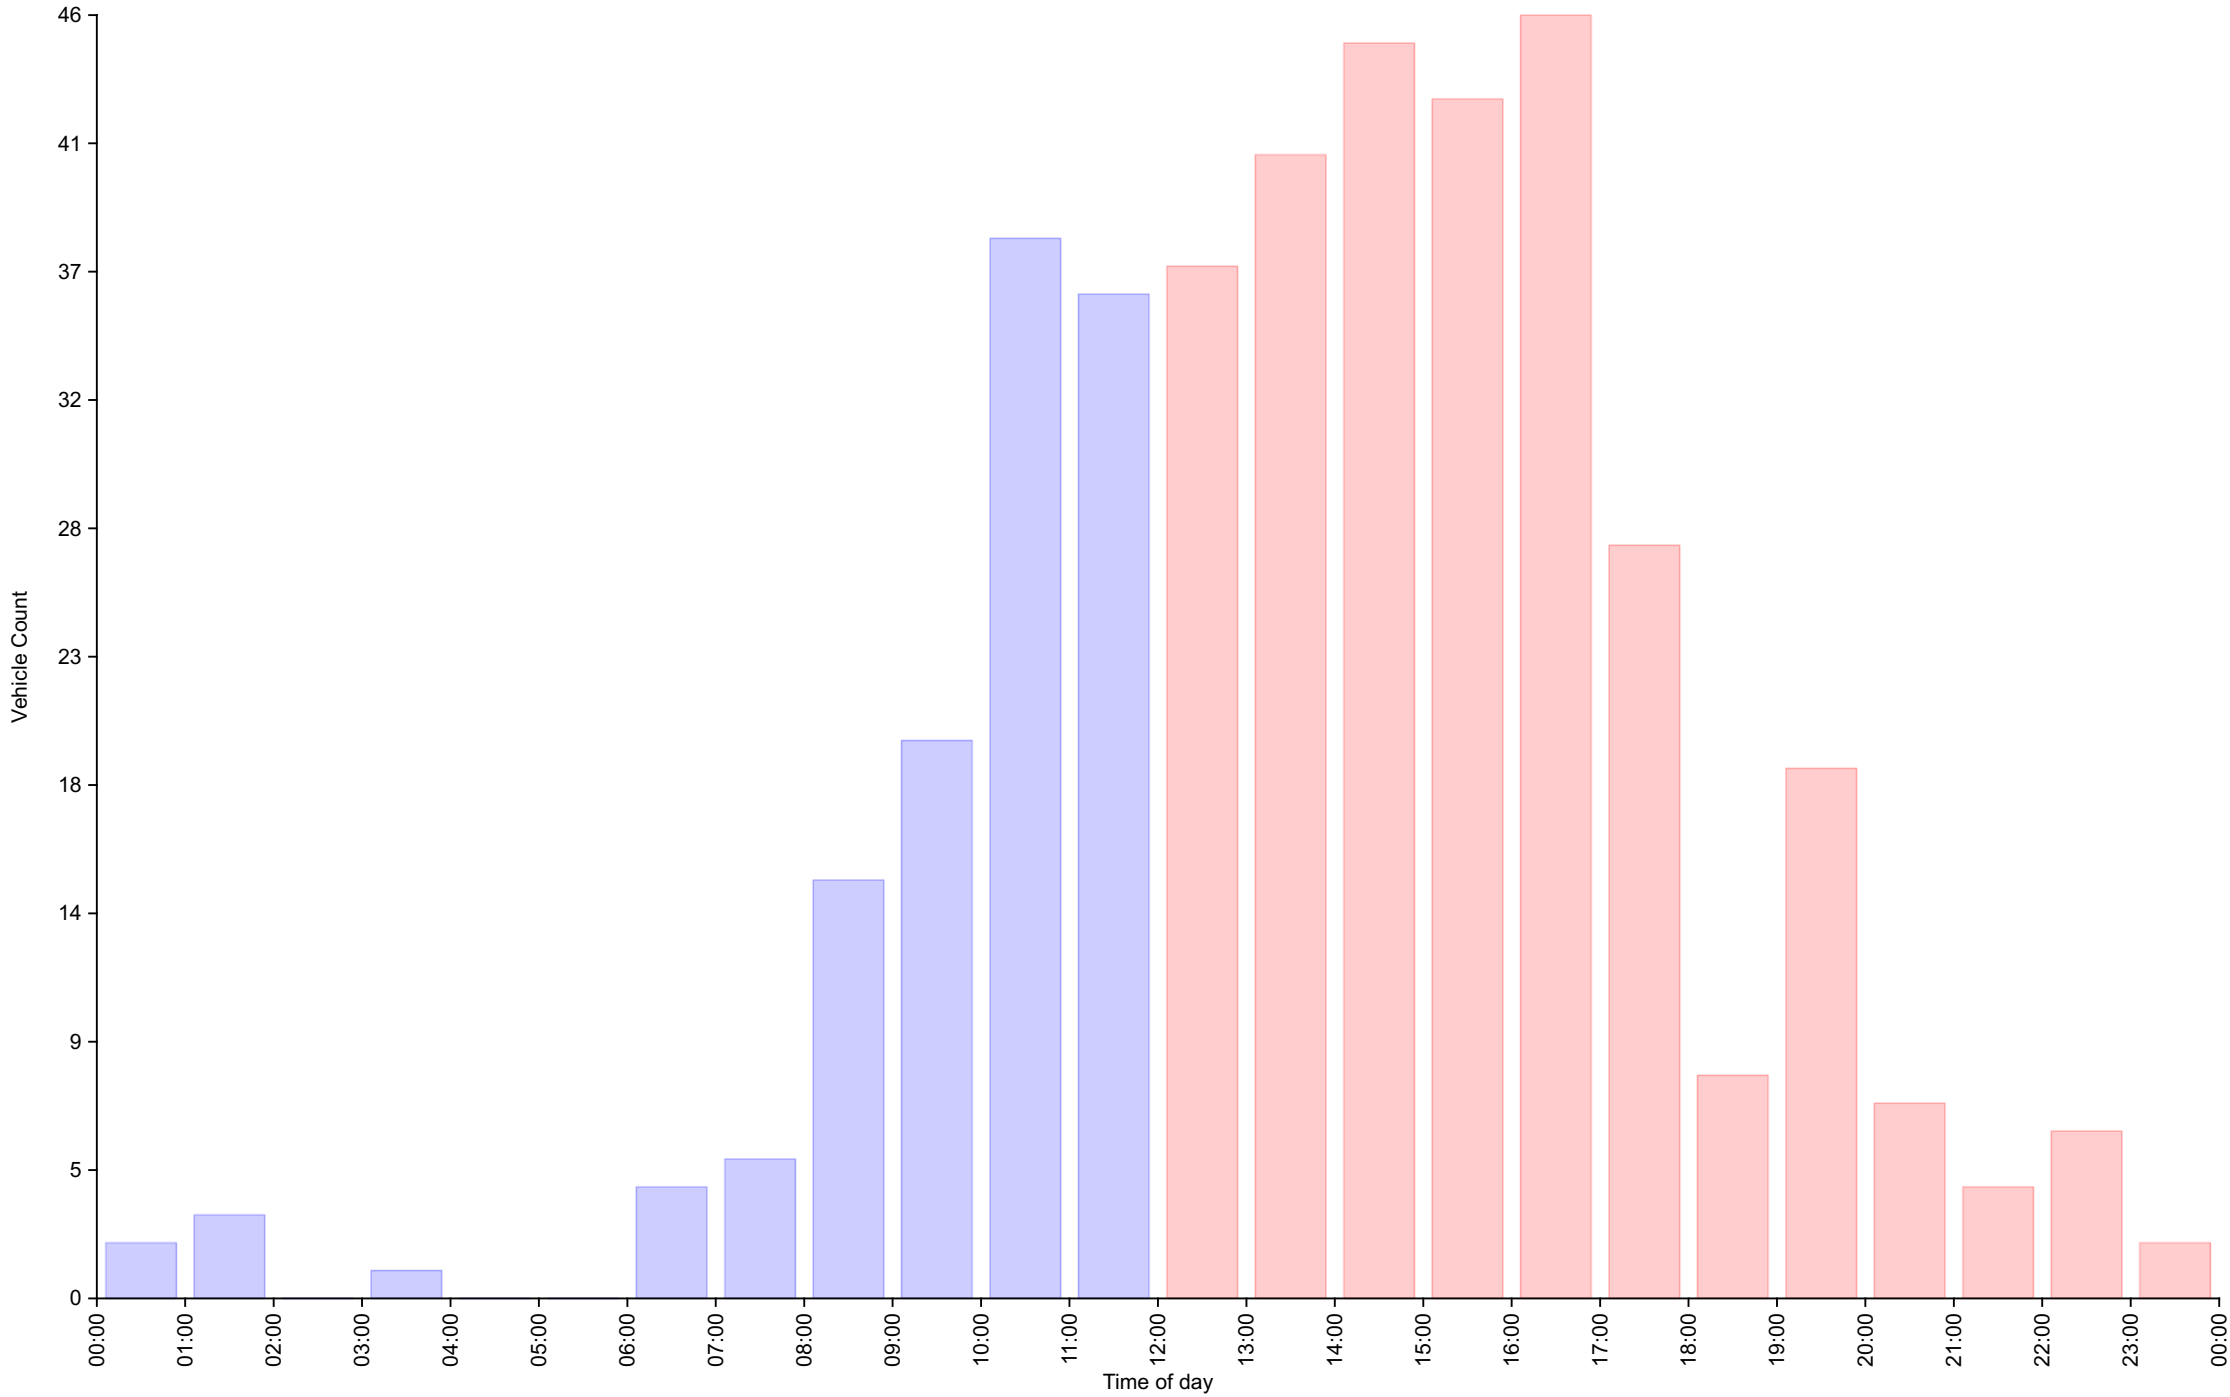

Traffic Report

November - Kew Pendra

Daily Overview for Sun Nov 21 2021

Vehicle Speed Classes (Mph)

	<10	10 20	20 30	30 40	40 50	50 60	60 70	70 80	80 90	90 100	>100	Total	85th Percentile
00:00	0	1	1	0	0	0	0	0	0	0	0	2	25.4
01:00	0	0	3	0	0	0	0	0	0	0	0	3	26.6
02:00	0	0	0	0	0	0	0	0	0	0	0	0	0.0
03:00	0	0	0	0	1	0	0	0	0	0	0	1	39.9
04:00	0	0	0	0	0	0	0	0	0	0	0	0	0.0
05:00	0	0	0	0	0	0	0	0	0	0	0	0	0.0
06:00	0	0	1	2	1	0	0	0	0	0	0	4	38.6
07:00	0	1	1	1	2	0	0	0	0	0	0	5	42.0
08:00	0	5	5	2	3	0	0	0	0	0	0	15	38.0
09:00	0	7	5	7	1	0	0	0	0	0	0	20	36.0
10:00	0	10	16	11	1	0	0	0	0	0	0	38	31.7
11:00	0	8	11	17	0	0	0	0	0	0	0	36	32.5
12:00	0	6	16	15	0	0	0	0	0	0	0	37	31.5
13:00	0	9	15	17	0	0	0	0	0	0	0	41	32.9
14:00	0	5	18	20	2	0	0	0	0	0	0	45	33.4
15:00	0	3	25	13	2	0	0	0	0	0	0	43	33.9
16:00	0	9	16	20	1	0	0	0	0	0	0	46	34.1
17:00	0	2	10	13	2	0	0	0	0	0	0	27	32.7
18:00	0	1	4	3	0	0	0	0	0	0	0	8	30.6
19:00	0	4	6	8	1	0	0	0	0	0	0	19	35.5
20:00	0	1	1	4	1	0	0	0	0	0	0	7	38.8
21:00	0	0	1	3	0	0	0	0	0	0	0	4	32.6
22:00	0	1	0	5	0	0	0	0	0	0	0	6	36.1
23:00	0	0	0	2	0	0	0	0	0	0	0	2	32.4

AM Total	0	32	43	40	9	0	0	0	0	0	0		
PM Total	0	41	112	123	9	0	0	0	0	0	0		

Total	0	73	155	163	18	0	0	0	0	0	0		
Percent	0.00%	17.85%	37.90%	39.85%	4.40%	0.00%	0.00%	0.00%	0.00%	0.00%	0.00%		

Total Vehicles : 409
30th Percentile : 25.4 MPH
50th Percentile : 28.4 MPH
85th Percentile : 33.7 MPH
95th Percentile : 38.7 MPH
Average Speed : 27.9 MPH
Highest Speed : 45.1 MPH

Vehicle Counts By Hour

Daily Overview for Sun Nov 21 2021

(60 Minute Resolution)