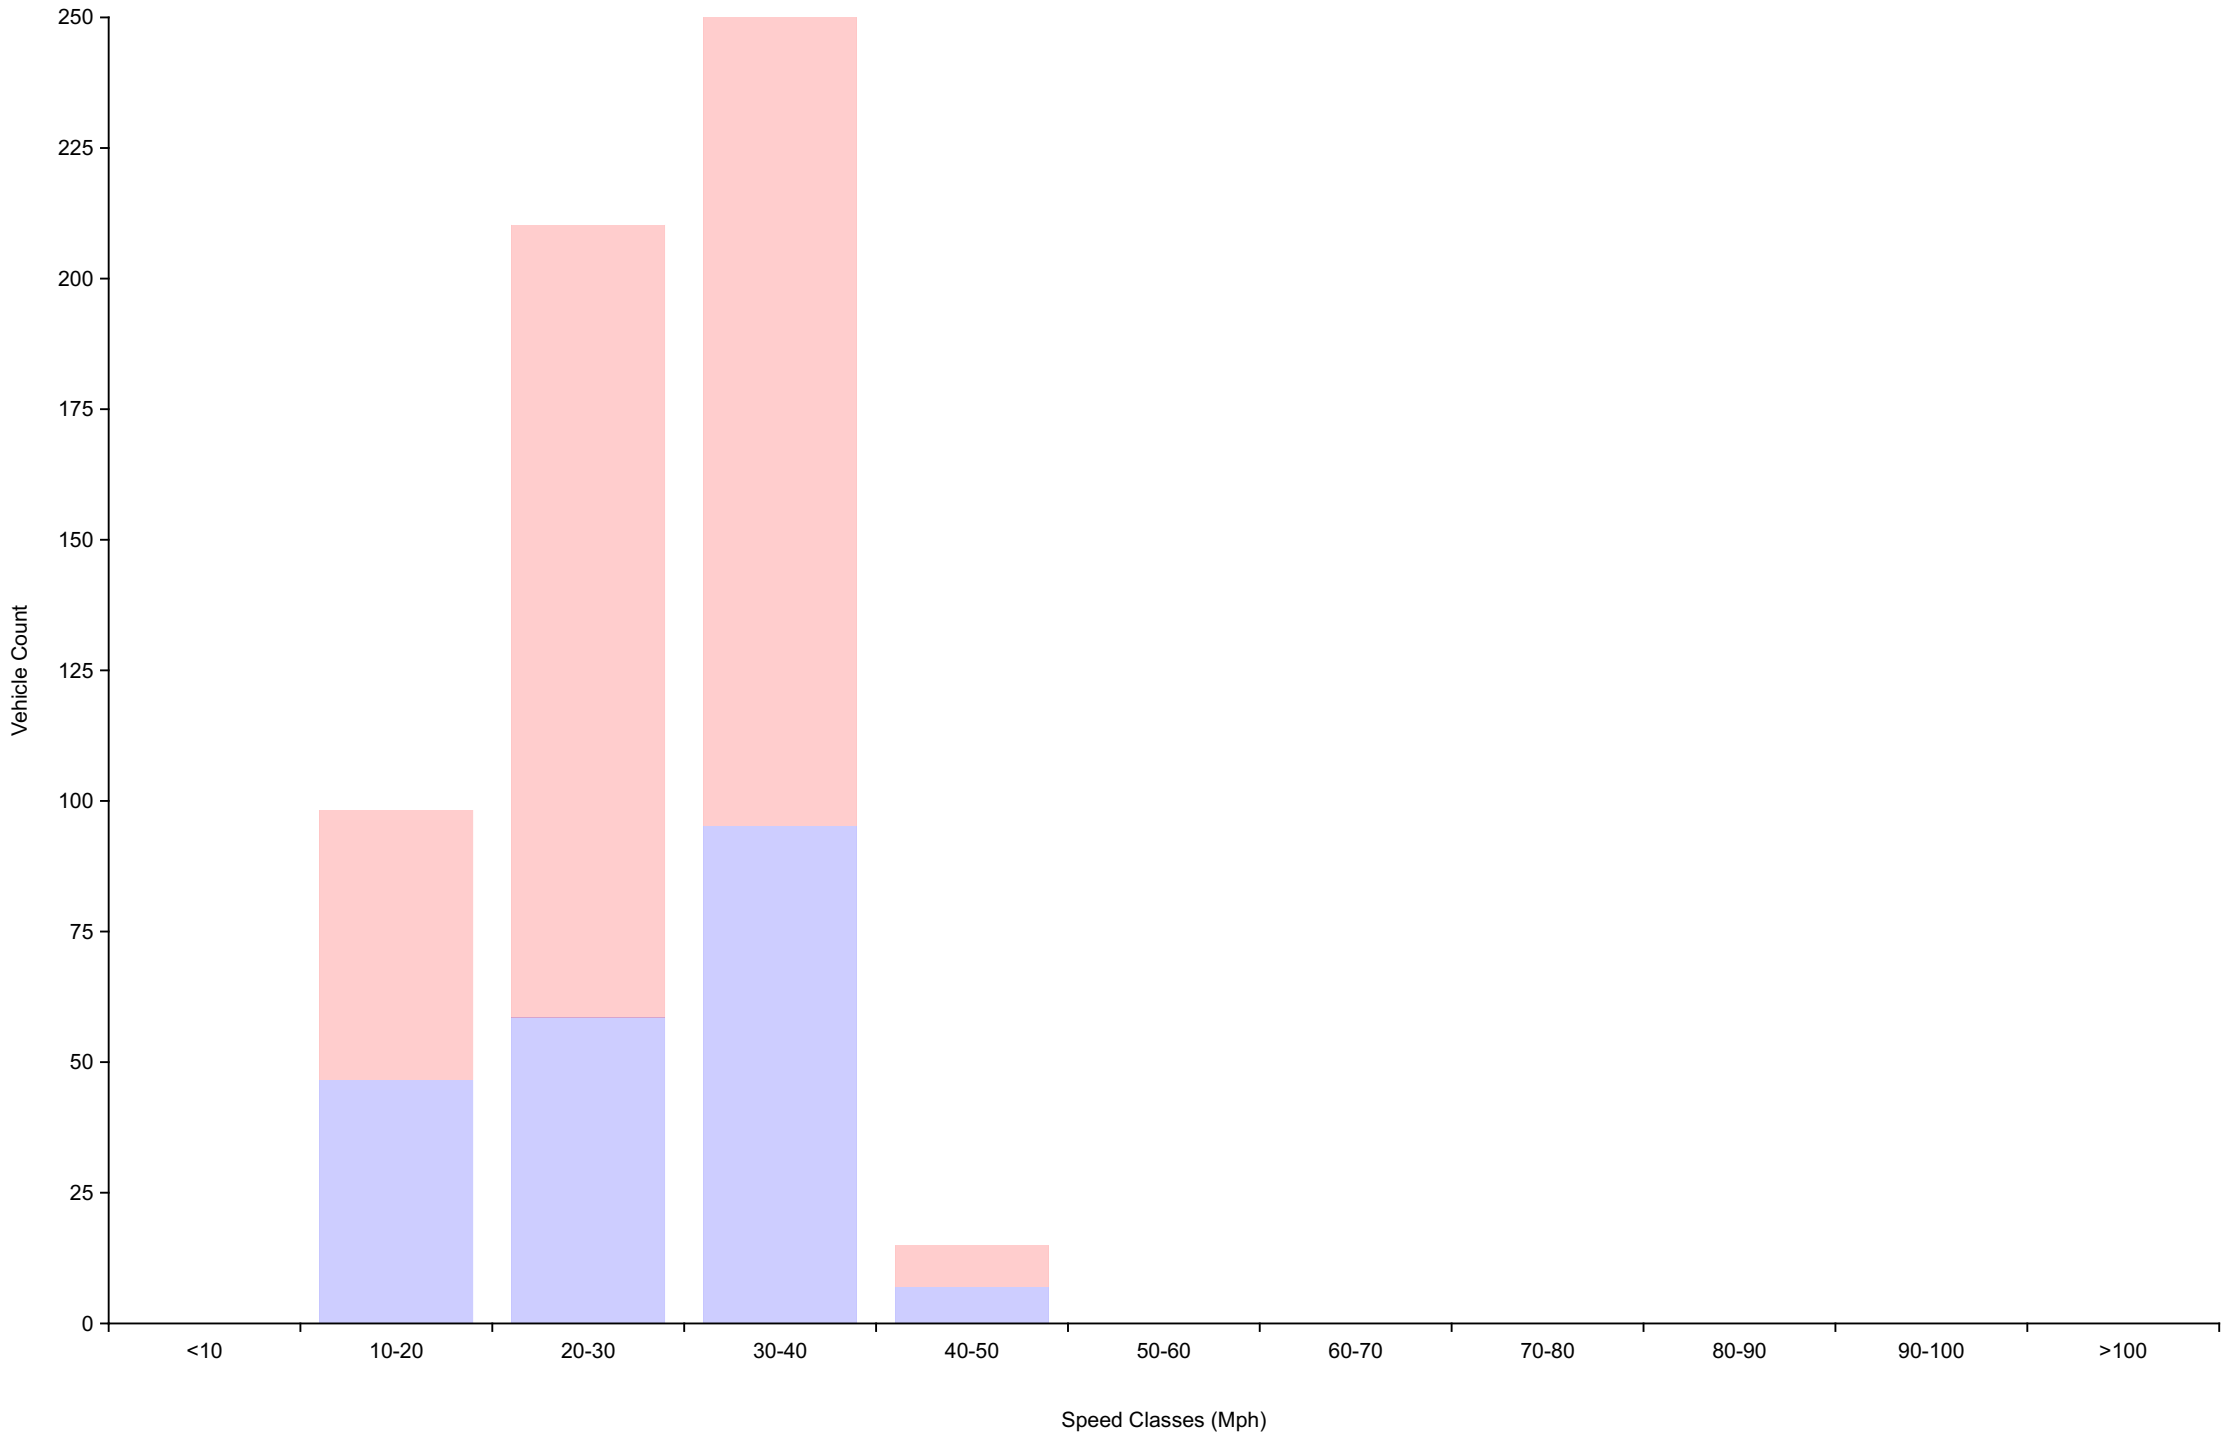

Vehicle Counts By Speed Class

Daily Overview for Mon Nov 22 2021