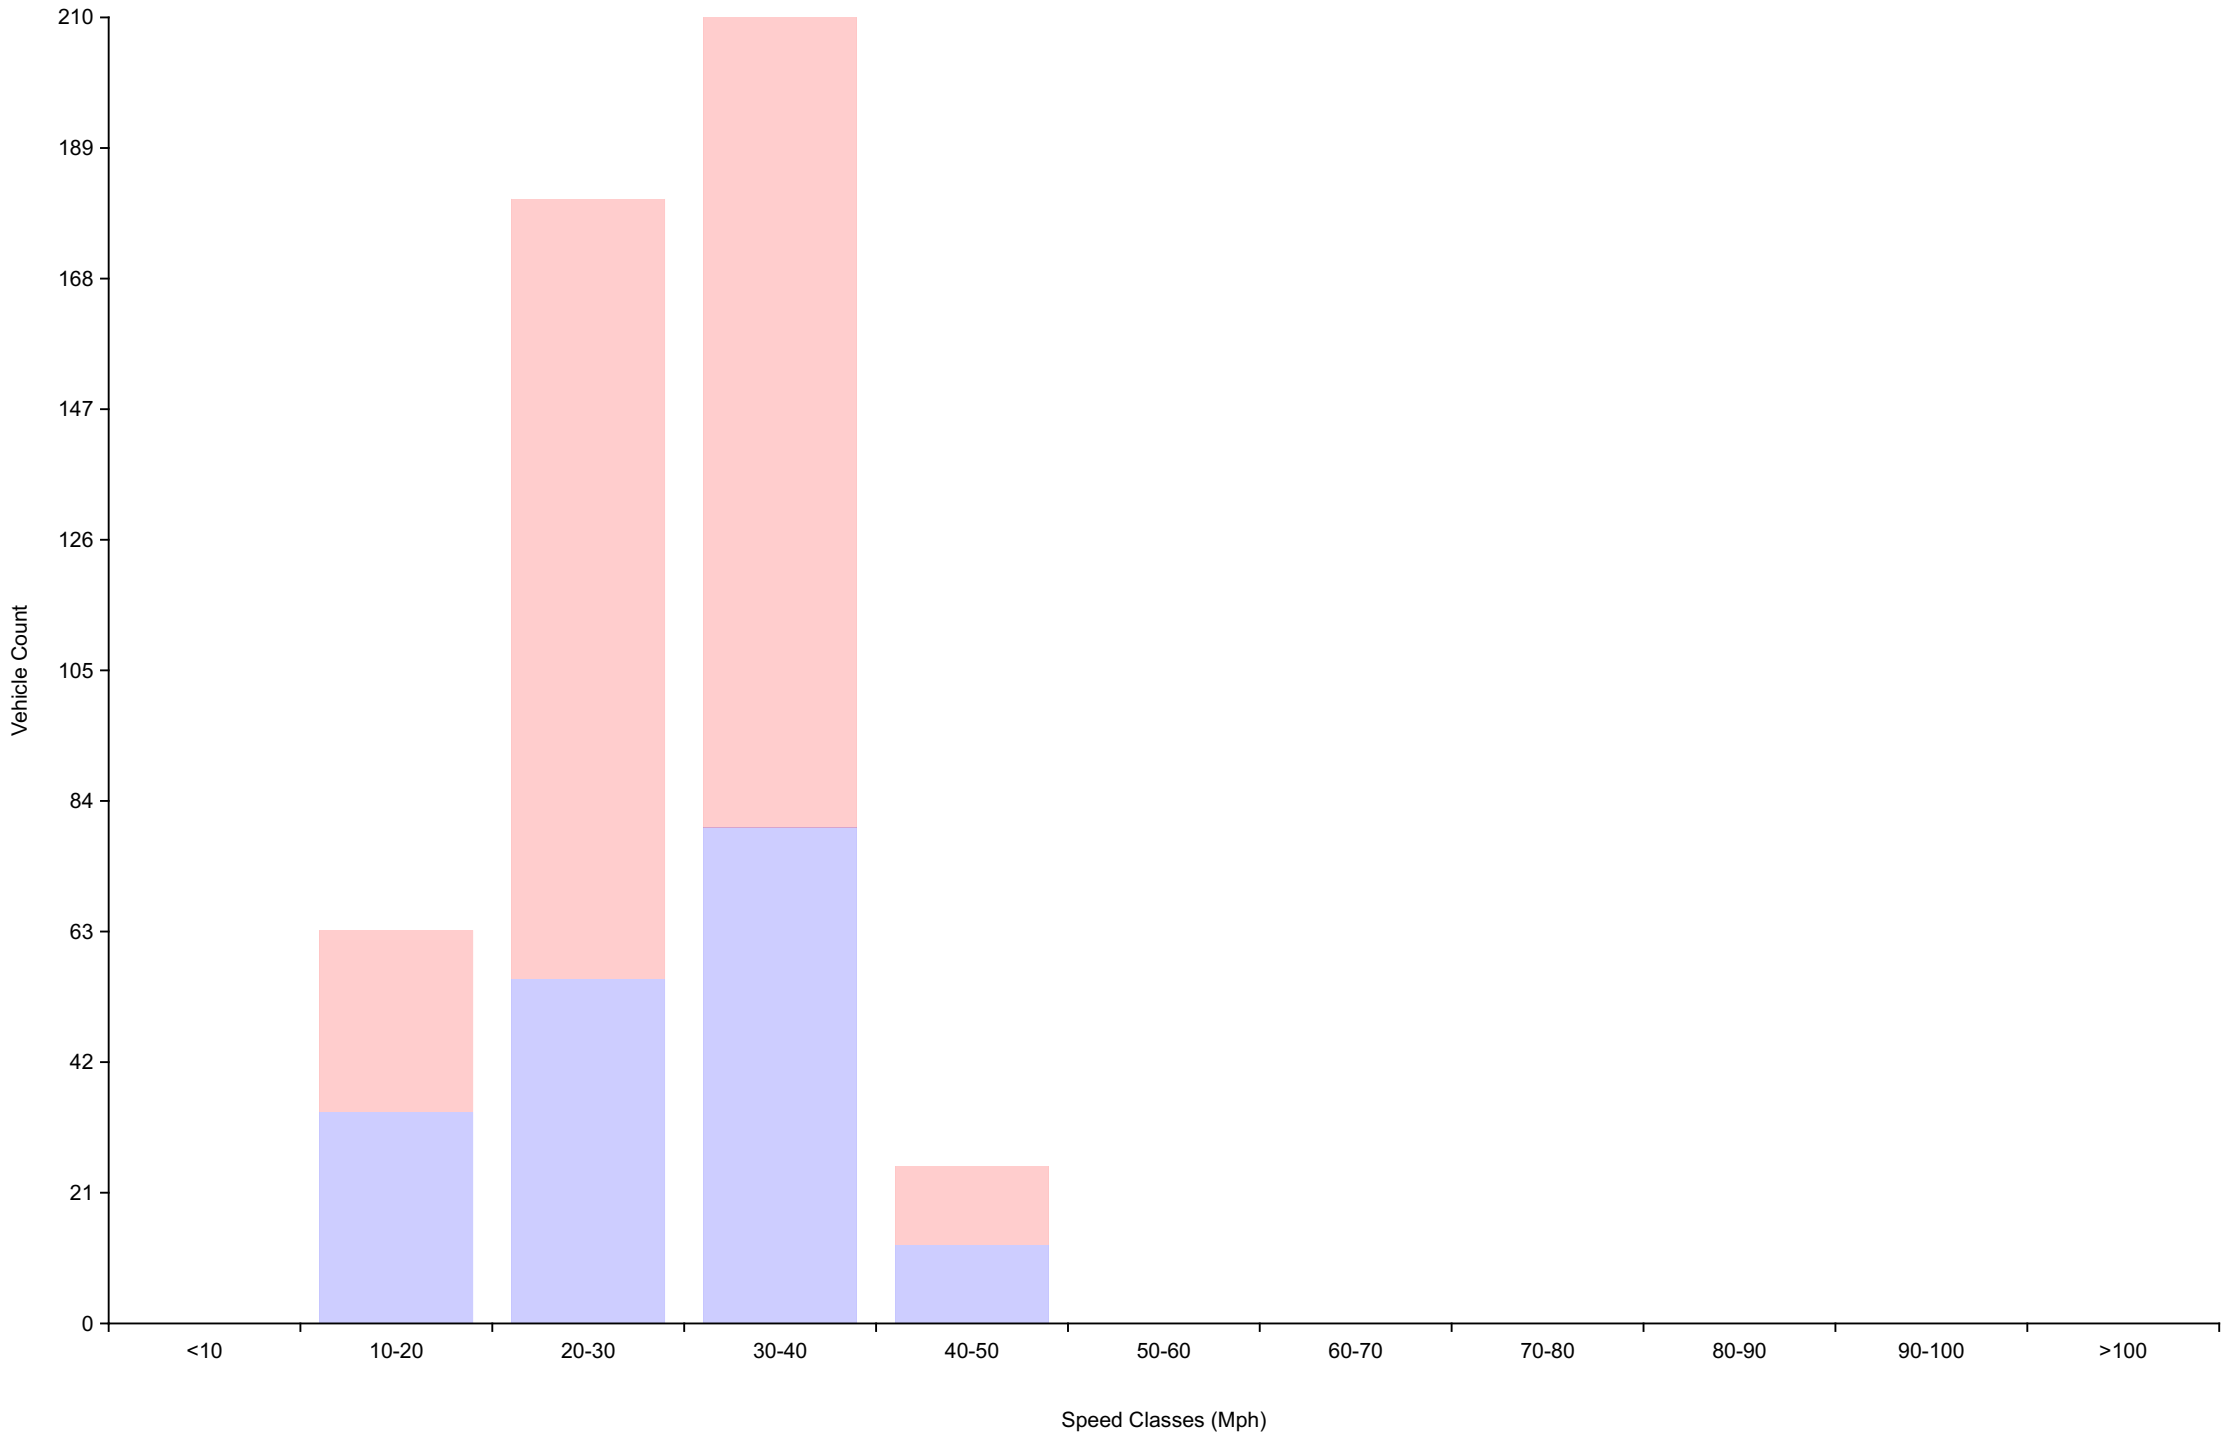

Vehicle Counts By Speed Class

Daily Overview for Sat Nov 6 2021