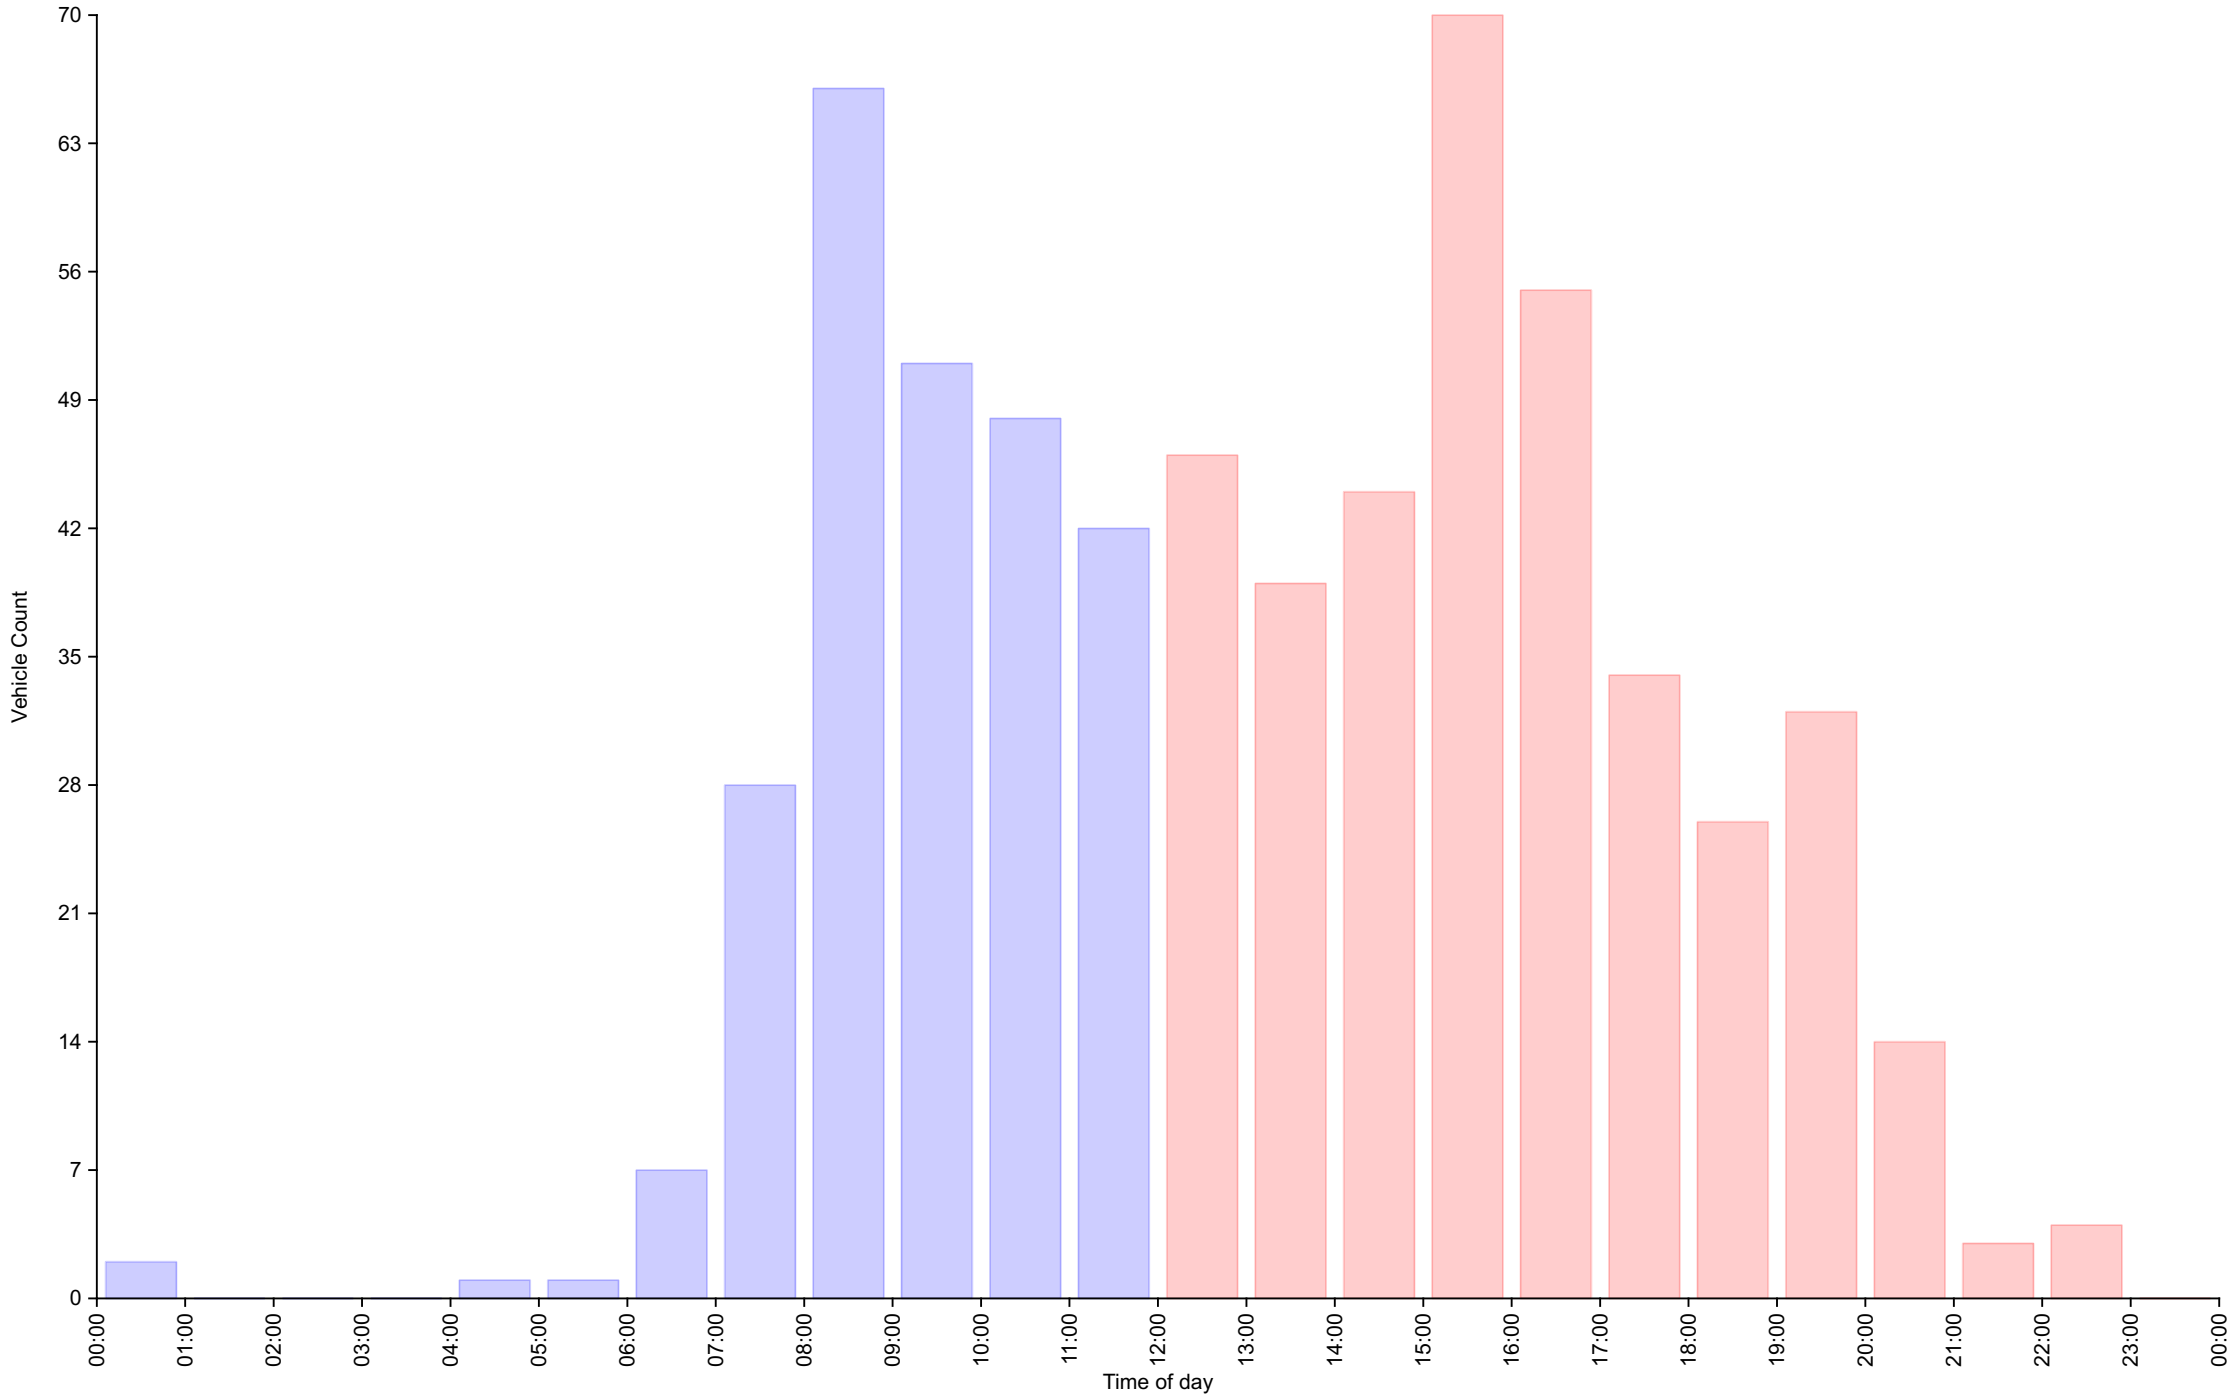

Traffic Report

November - Kew Pendra

Daily Overview for Thu Nov 11 2021

Vehicle Speed Classes (Mph)

	<10	10 20	20 30	30 40	40 50	50 60	60 70	70 80	80 90	90 100	>100	Total	85th Percentile
00:00	0	0	0	1	1	0	0	0	0	0	0	2	37.7
01:00	0	0	0	0	0	0	0	0	0	0	0	0	0.0
02:00	0	0	0	0	0	0	0	0	0	0	0	0	0.0
03:00	0	0	0	0	0	0	0	0	0	0	0	0	0.0
04:00	0	1	0	0	0	0	0	0	0	0	0	1	15.2
05:00	0	0	0	0	1	0	0	0	0	0	0	1	43.4
06:00	0	1	3	3	0	0	0	0	0	0	0	7	30.9
07:00	0	10	6	10	2	0	0	0	0	0	0	28	34.8
08:00	0	14	15	33	4	0	0	0	0	0	0	66	35.6
09:00	0	9	23	18	1	0	0	0	0	0	0	51	32.7
10:00	0	6	12	26	4	0	0	0	0	0	0	48	35.6
11:00	0	4	19	16	3	0	0	0	0	0	0	42	35.9
12:00	0	9	14	21	2	0	0	0	0	0	0	46	36.4
13:00	0	4	18	15	2	0	0	0	0	0	0	39	33.6
14:00	0	5	19	17	2	1	0	0	0	0	0	44	35.4
15:00	0	7	28	32	3	0	0	0	0	0	0	70	33.7
16:00	0	2	24	27	2	0	0	0	0	0	0	55	35.4
17:00	0	6	13	15	0	0	0	0	0	0	0	34	33.6
18:00	0	7	10	7	2	0	0	0	0	0	0	26	35.1
19:00	0	5	8	17	2	0	0	0	0	0	0	32	36.2
20:00	0	1	5	8	0	0	0	0	0	0	0	14	33.8
21:00	0	0	0	3	0	0	0	0	0	0	0	3	35.8
22:00	0	0	2	1	1	0	0	0	0	0	0	4	36.2
23:00	0	0	0	0	0	0	0	0	0	0	0	0	0.0

AM Total	0	45	78	107	16	0	0	0	0	0	0		
PM Total	0	46	141	163	16	1	0	0	0	0	0		

Total	0	91	219	270	32	1	0	0	0	0	0		
Percent	0.00%	14.85%	35.73%	44.05%	5.22%	0.16%	0.00%	0.00%	0.00%	0.00%	0.00%		

Total Vehicles : 613
30th Percentile : 26.4 MPH
50th Percentile : 28.9 MPH
85th Percentile : 35.2 MPH
95th Percentile : 39.2 MPH
Average Speed : 28.9 MPH
Highest Speed : 50.5 MPH

Vehicle Counts By Hour

Daily Overview for Thu Nov 11 2021

(60 Minute Resolution)