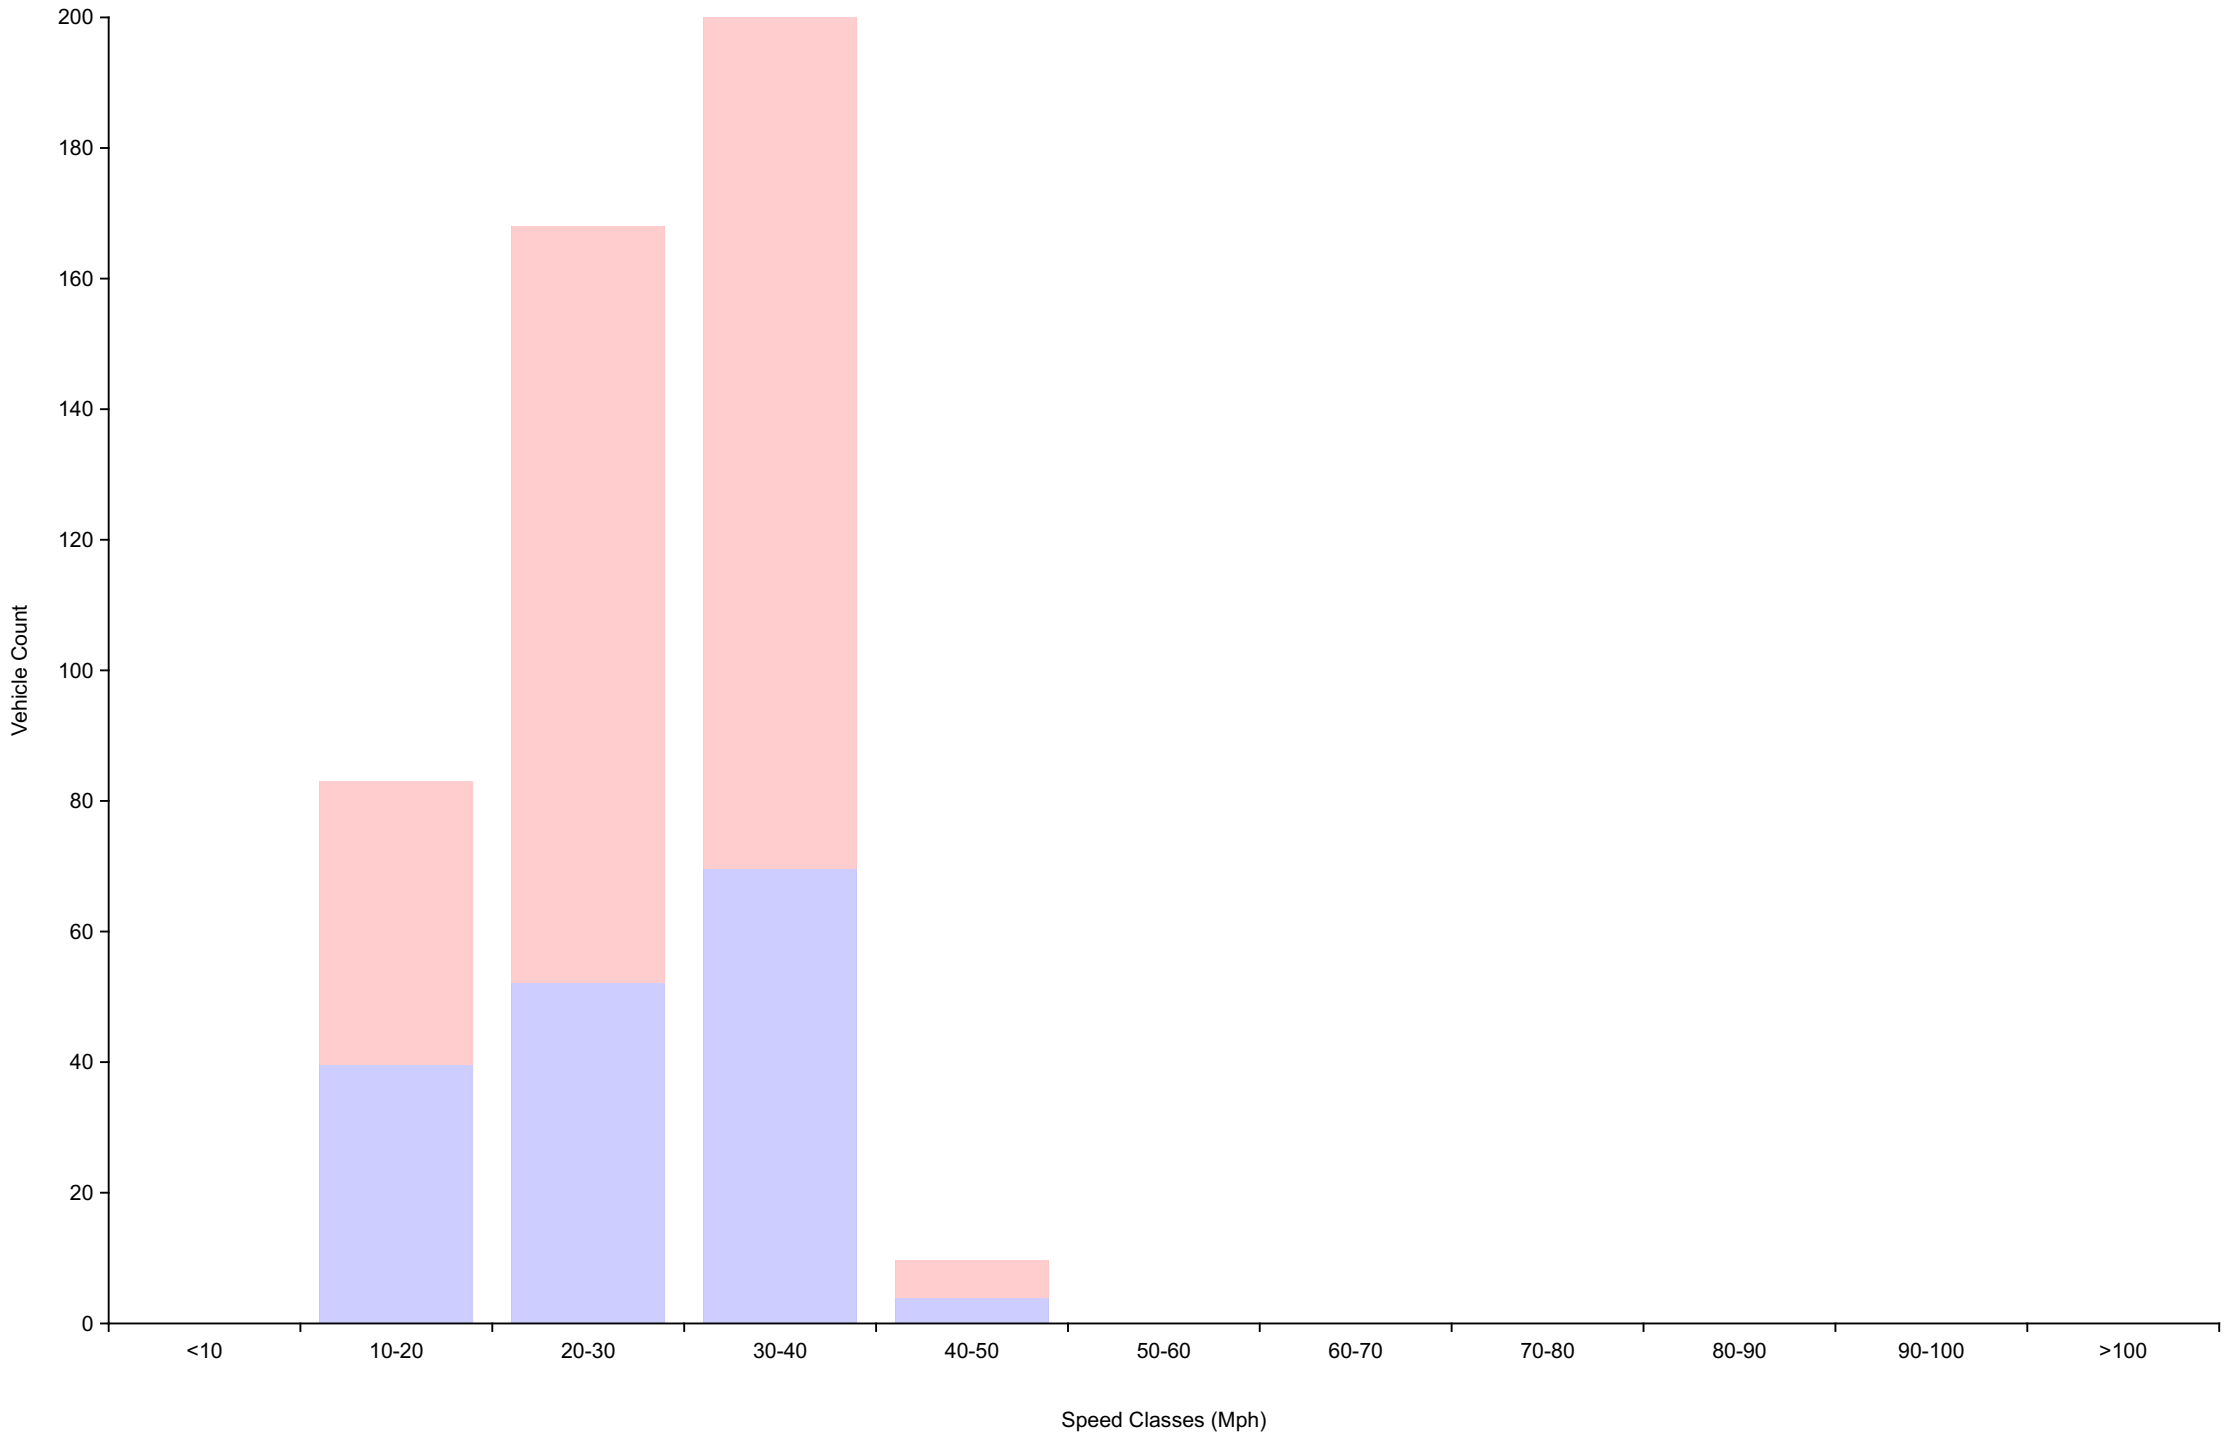

Vehicle Counts By Speed Class

Daily Overview for Tue Nov 16 2021