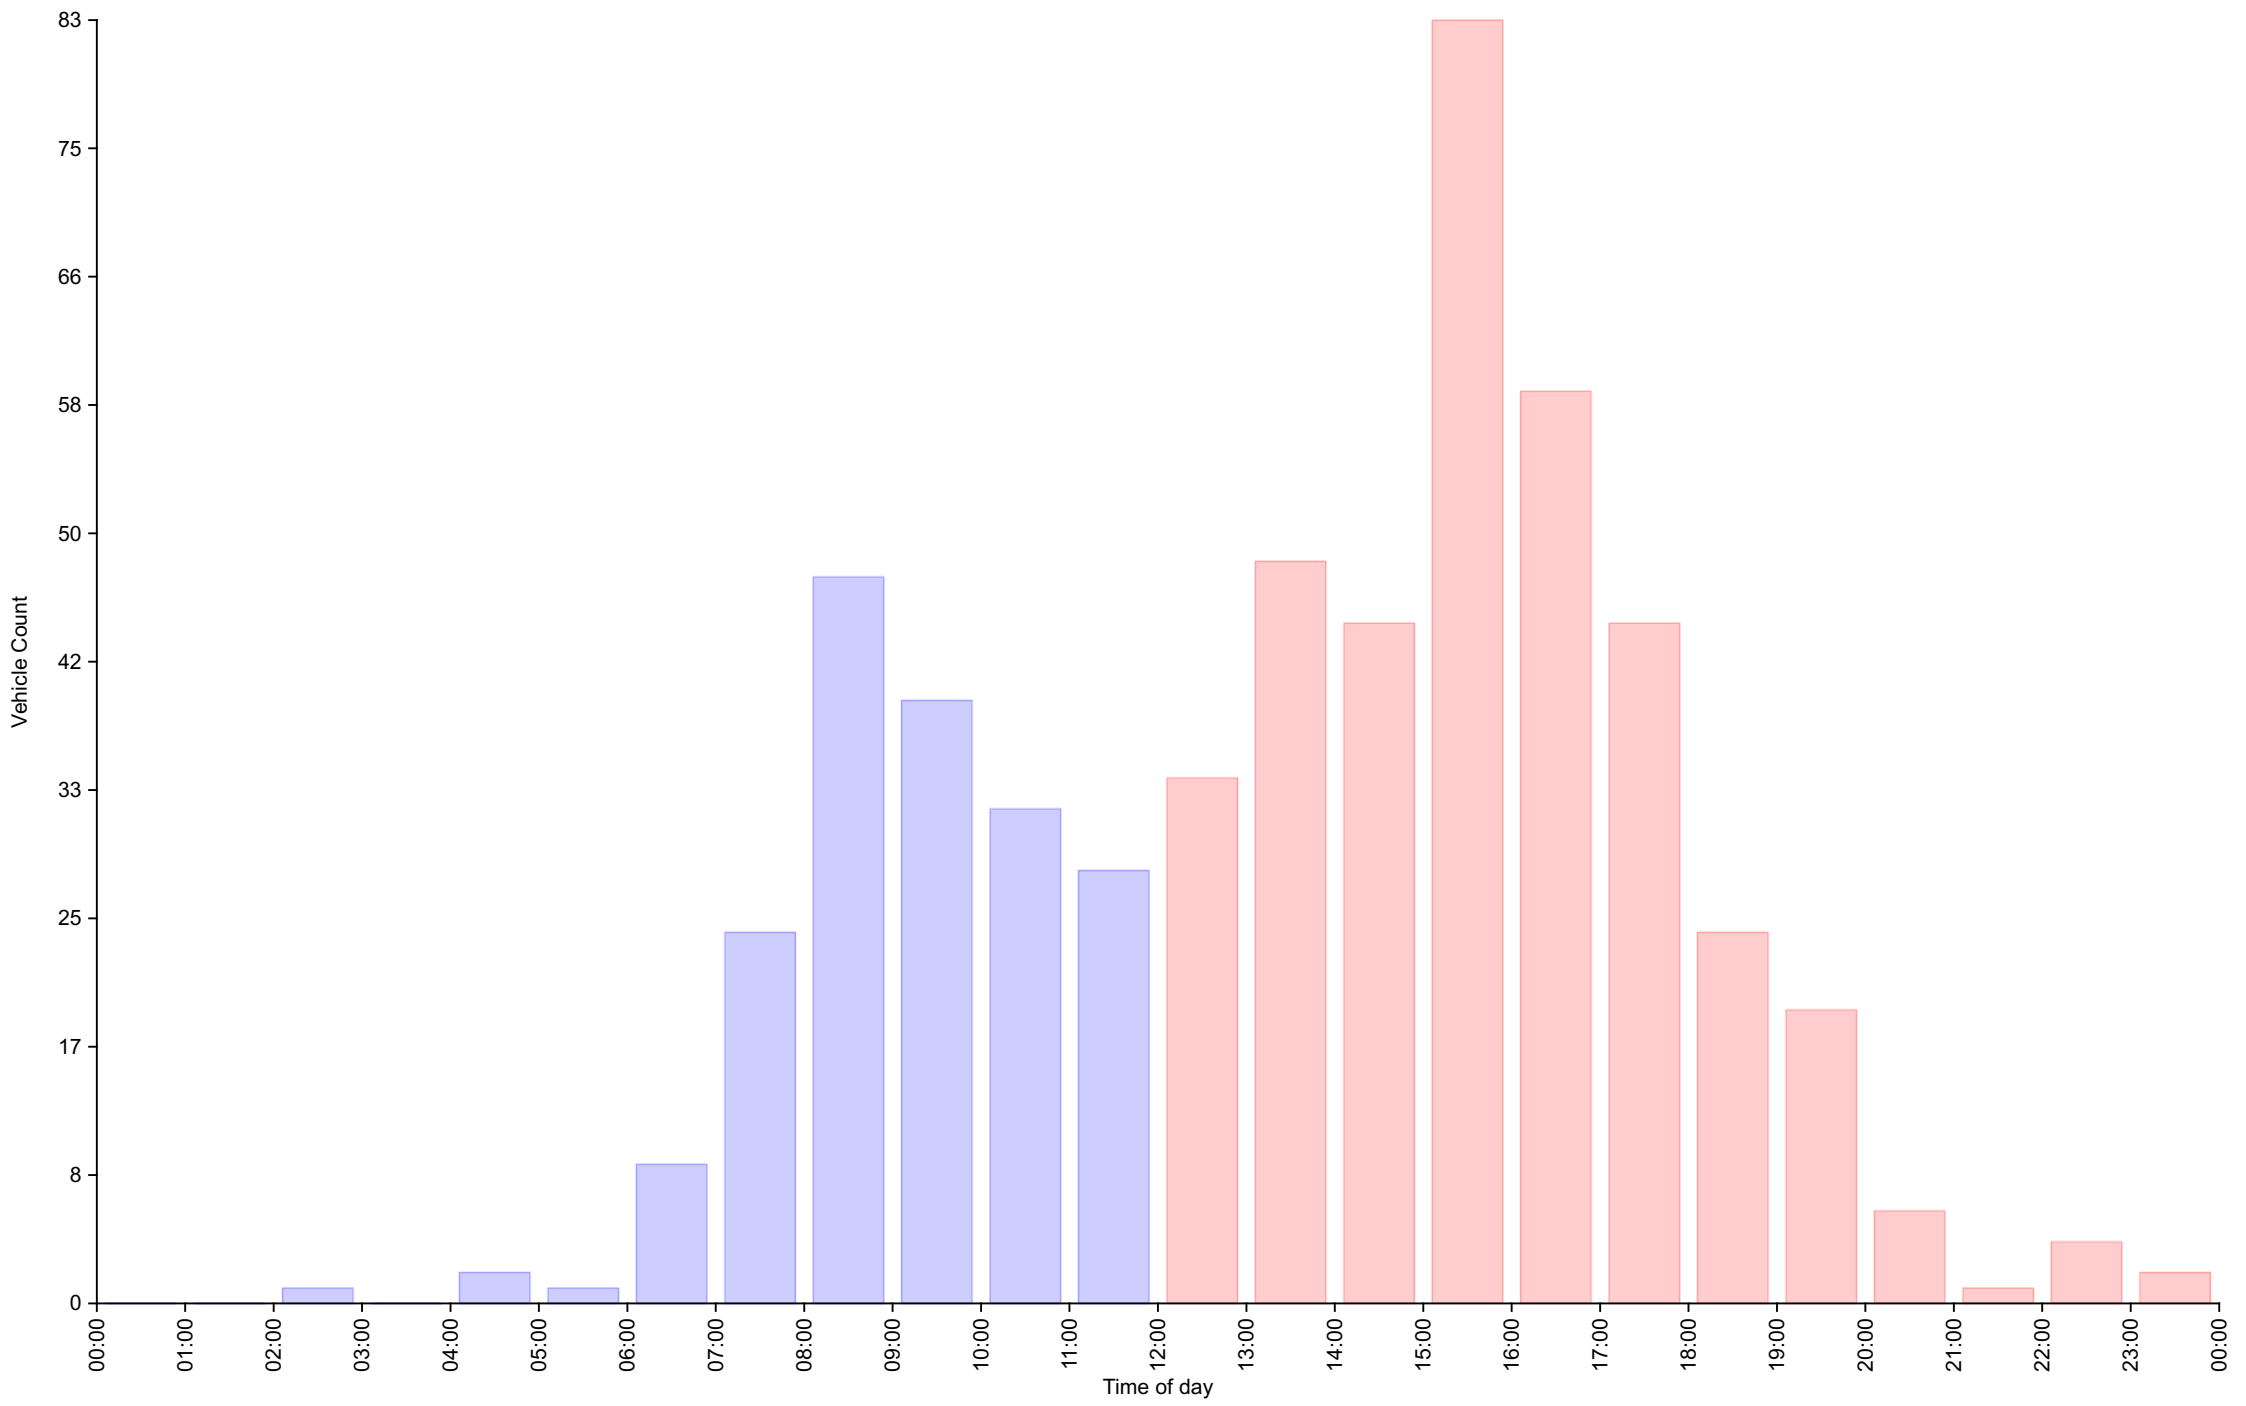

Traffic Report

November - Kew Pendra

Daily Overview for Mon Nov 15 2021

Vehicle Speed Classes (Mph)

	<10	10 20	20 30	30 40	40 50	50 60	60 70	70 80	80 90	90 100	>100	Total	85th Percentile
00:00	0	0	0	0	0	0	0	0	0	0	0	0	0.0
01:00	0	0	0	0	0	0	0	0	0	0	0	0	0.0
02:00	0	0	0	0	1	0	0	0	0	0	0	1	39.9
03:00	0	0	0	0	0	0	0	0	0	0	0	0	0.0
04:00	0	1	1	0	0	0	0	0	0	0	0	2	24.5
05:00	0	0	0	1	0	0	0	0	0	0	0	1	30.8
06:00	0	3	1	3	1	1	0	0	0	0	0	9	41.9
07:00	0	8	7	9	0	0	0	0	0	0	0	24	33.4
08:00	0	8	15	21	3	0	0	0	0	0	0	47	36.0
09:00	0	7	15	16	1	0	0	0	0	0	0	39	35.1
10:00	0	6	10	16	0	0	0	0	0	0	0	32	33.2
11:00	0	9	6	12	1	0	0	0	0	0	0	28	35.7
12:00	0	7	12	14	1	0	0	0	0	0	0	34	33.9
13:00	0	2	25	19	2	0	0	0	0	0	0	48	33.9
14:00	0	6	18	20	0	0	0	0	0	0	0	44	33.7
15:00	1	8	35	36	3	0	0	0	0	0	0	83	33.8
16:00	0	4	21	31	3	0	0	0	0	0	0	59	35.2
17:00	0	3	25	14	2	0	0	0	0	0	0	44	32.8
18:00	0	0	14	9	1	0	0	0	0	0	0	24	33.9
19:00	0	6	6	7	0	0	0	0	0	0	0	19	31.7
20:00	0	1	2	3	0	0	0	0	0	0	0	6	35.3
21:00	0	0	1	0	0	0	0	0	0	0	0	1	28.1
22:00	0	1	2	0	1	0	0	0	0	0	0	4	36.6
23:00	0	0	0	1	1	0	0	0	0	0	0	2	37.9
AM Total	0	42	55	78	7	1	0	0	0	0	0		
PM Total	1	38	161	154	14	0	0	0	0	0	0		
Total	1	80	216	232	21	1	0	0	0	0	0		
Percent	0.18%	14.52%	39.20%	42.11%	3.81%	0.18%	0.00%	0.00%	0.00%	0.00%	0.00%		

Time of day

Total Vehicles : 551
30th Percentile : 25.8 MPH
50th Percentile : 28.7 MPH
85th Percentile : 34.8 MPH
95th Percentile : 38.2 MPH
Average Speed : 28.4 MPH
Highest Speed : 51.4 MPH

Vehicle Counts By Hour

Daily Overview for Mon Nov 15 2021
(60 Minute Resolution)