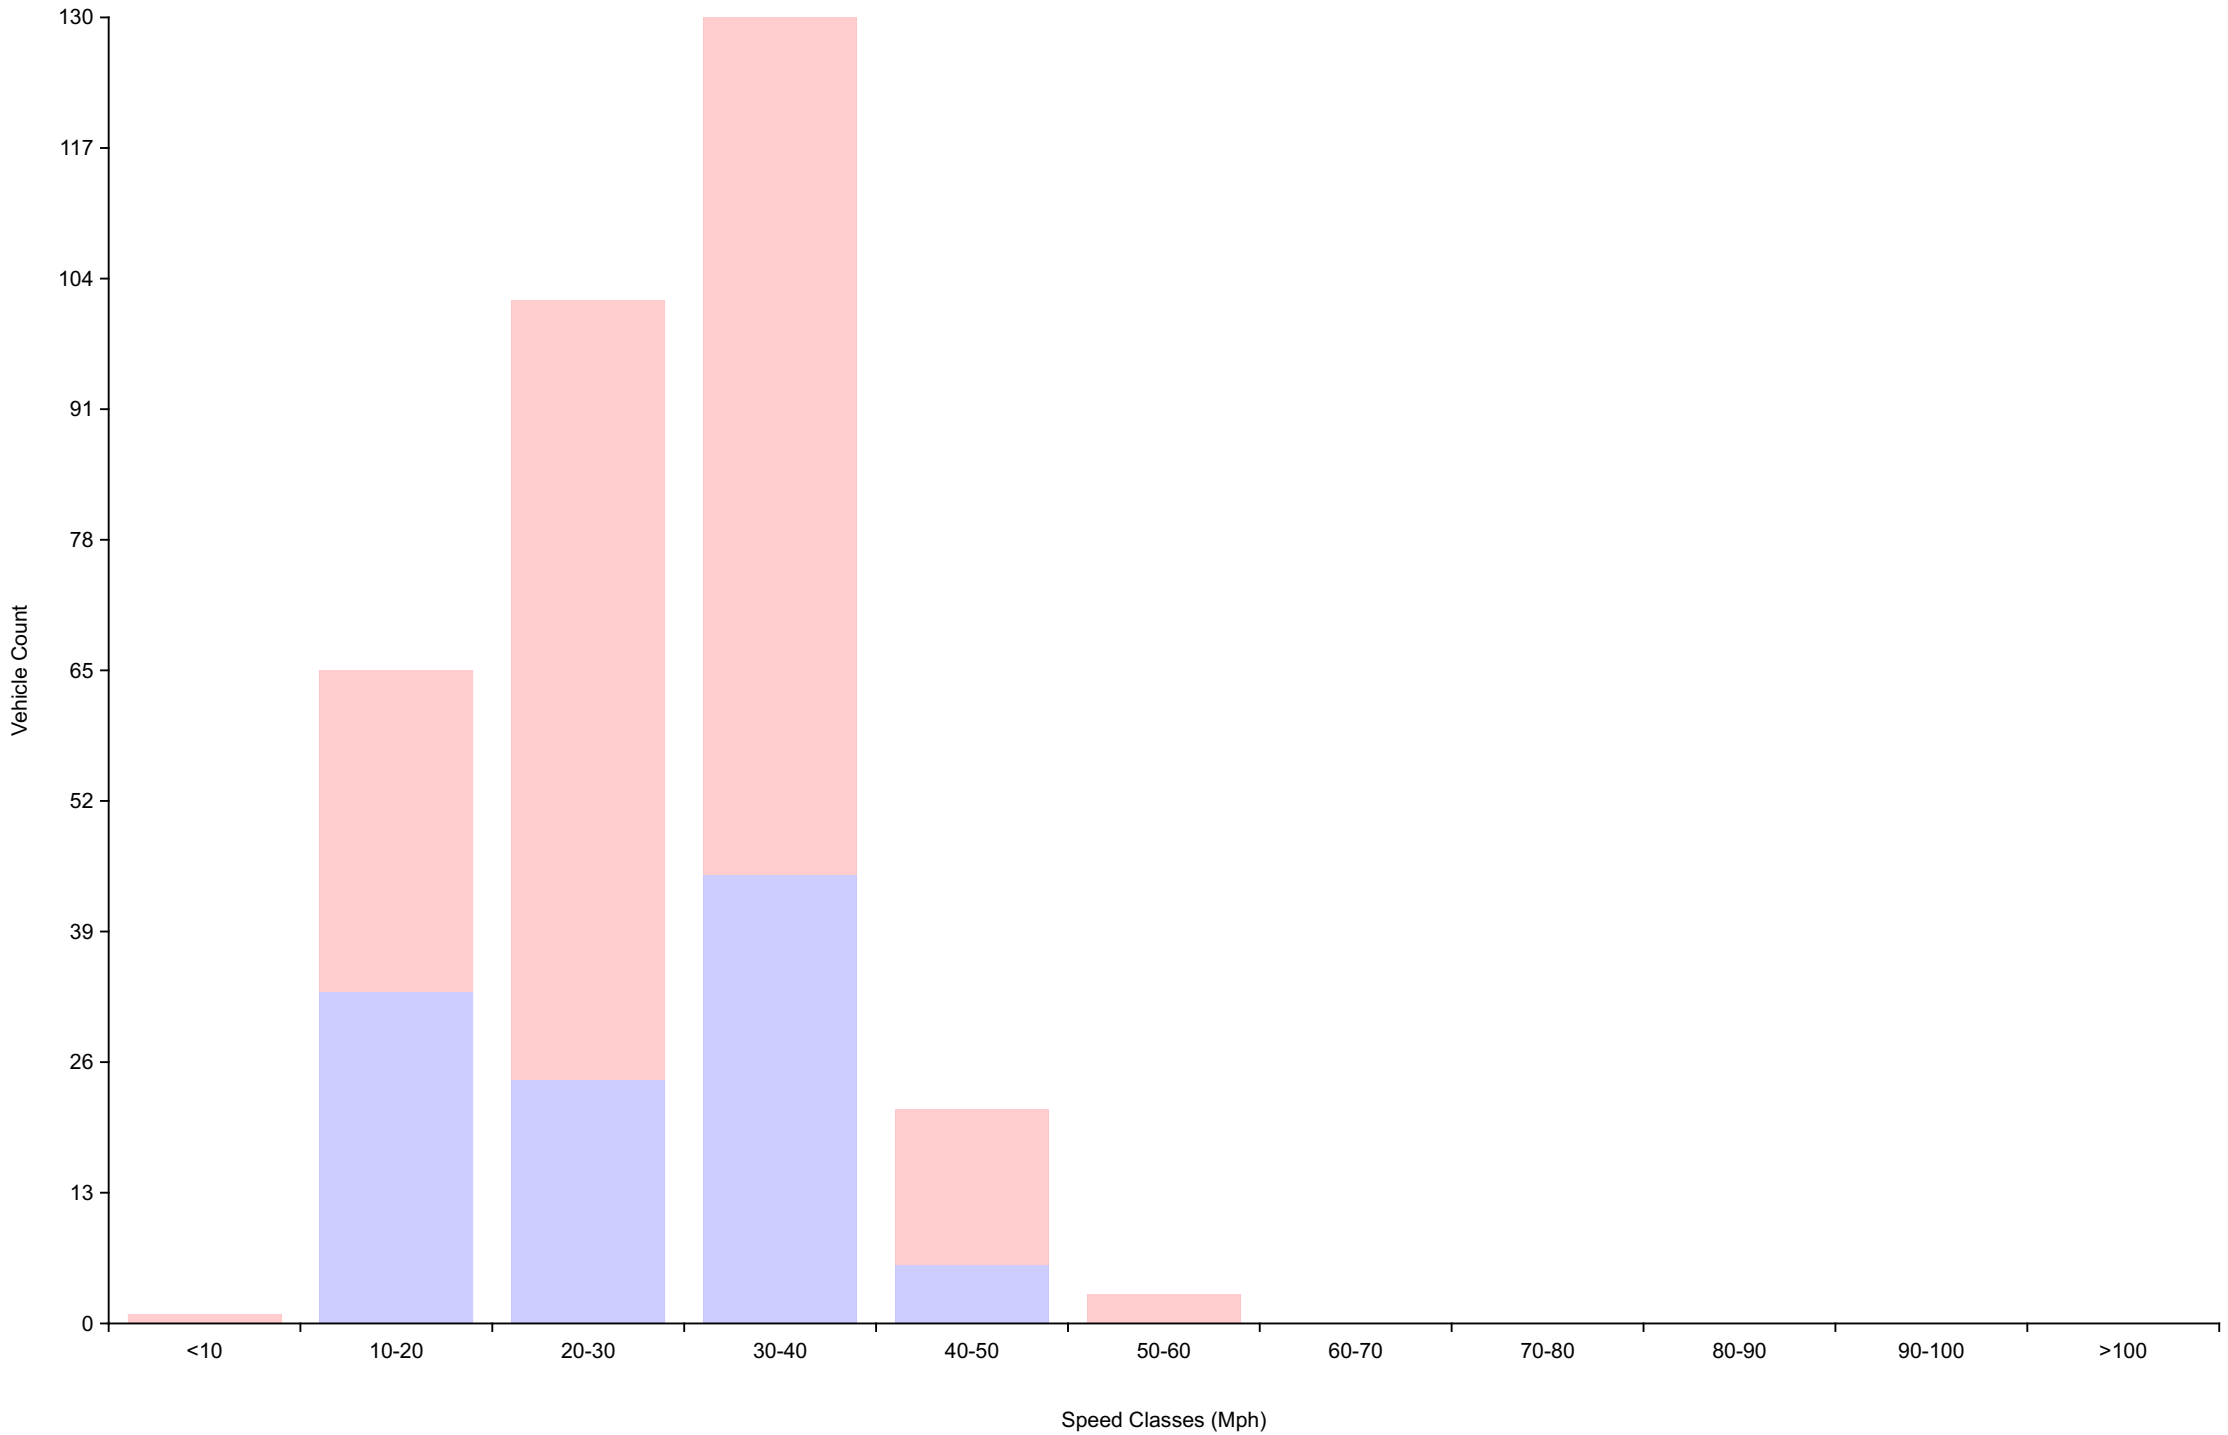

Vehicle Counts By Hour

Daily Overview for Sun Nov 28 2021

(60 Minute Resolution)

Vehicle Counts By Speed Class

Daily Overview for Sun Nov 28 2021

Average Speed By Hour
Daily Overview for Sun Nov 28 2021
(60 Minute Resolution)