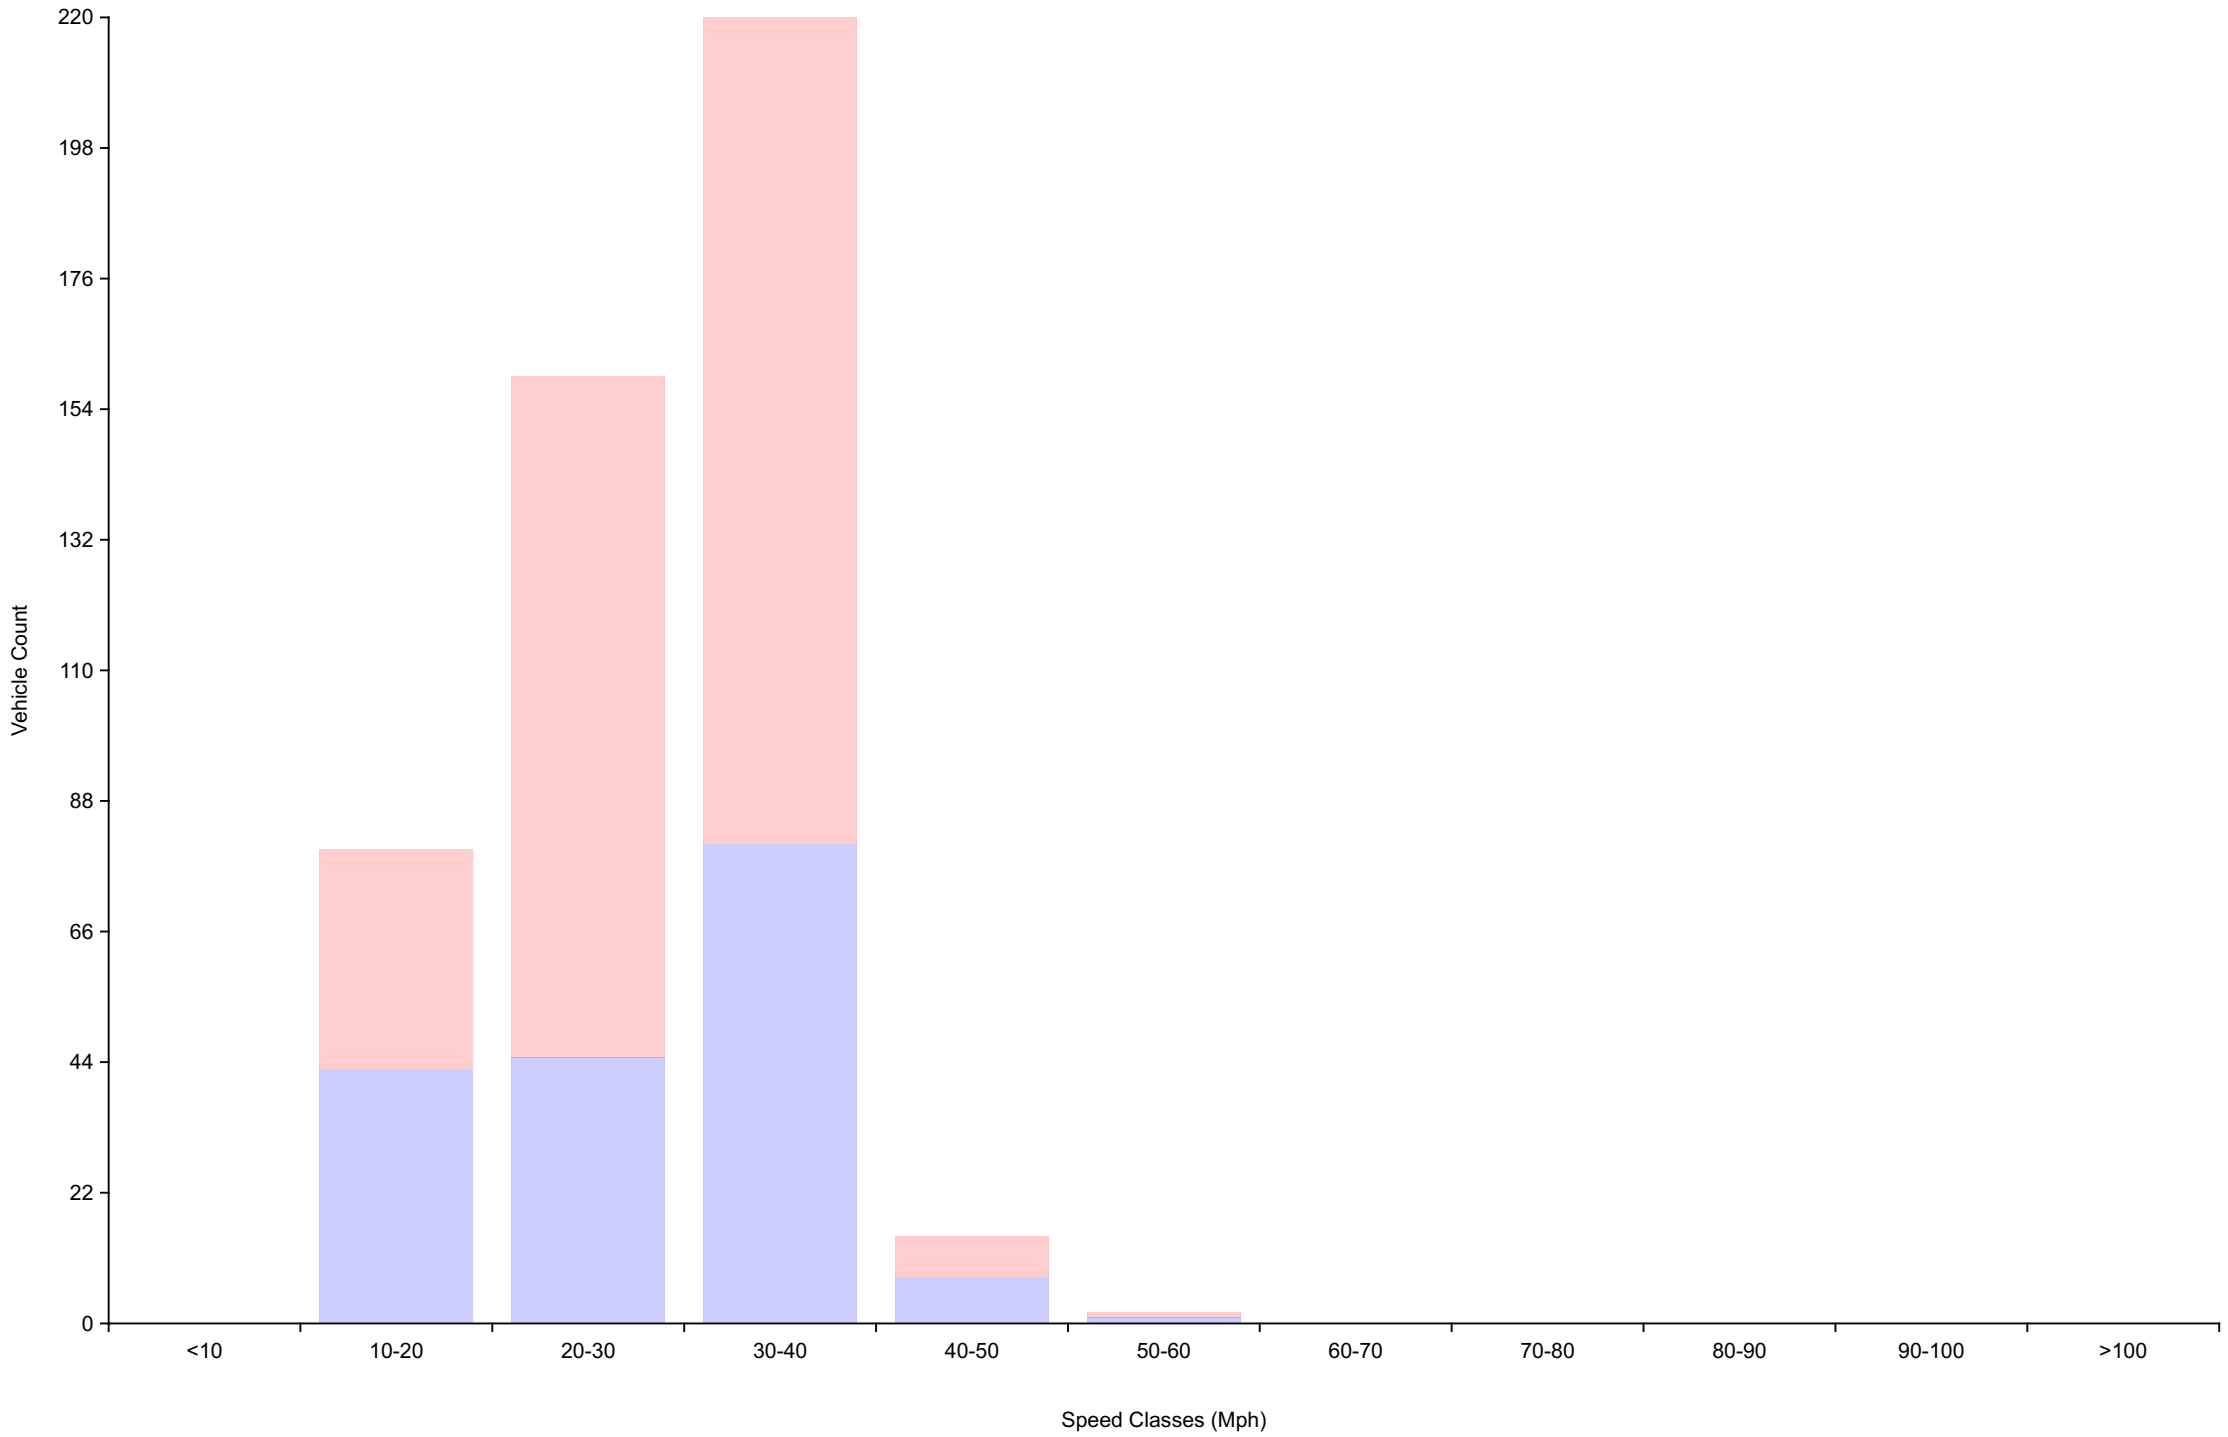

Vehicle Counts By Speed Class

Daily Overview for Tue Nov 2 2021