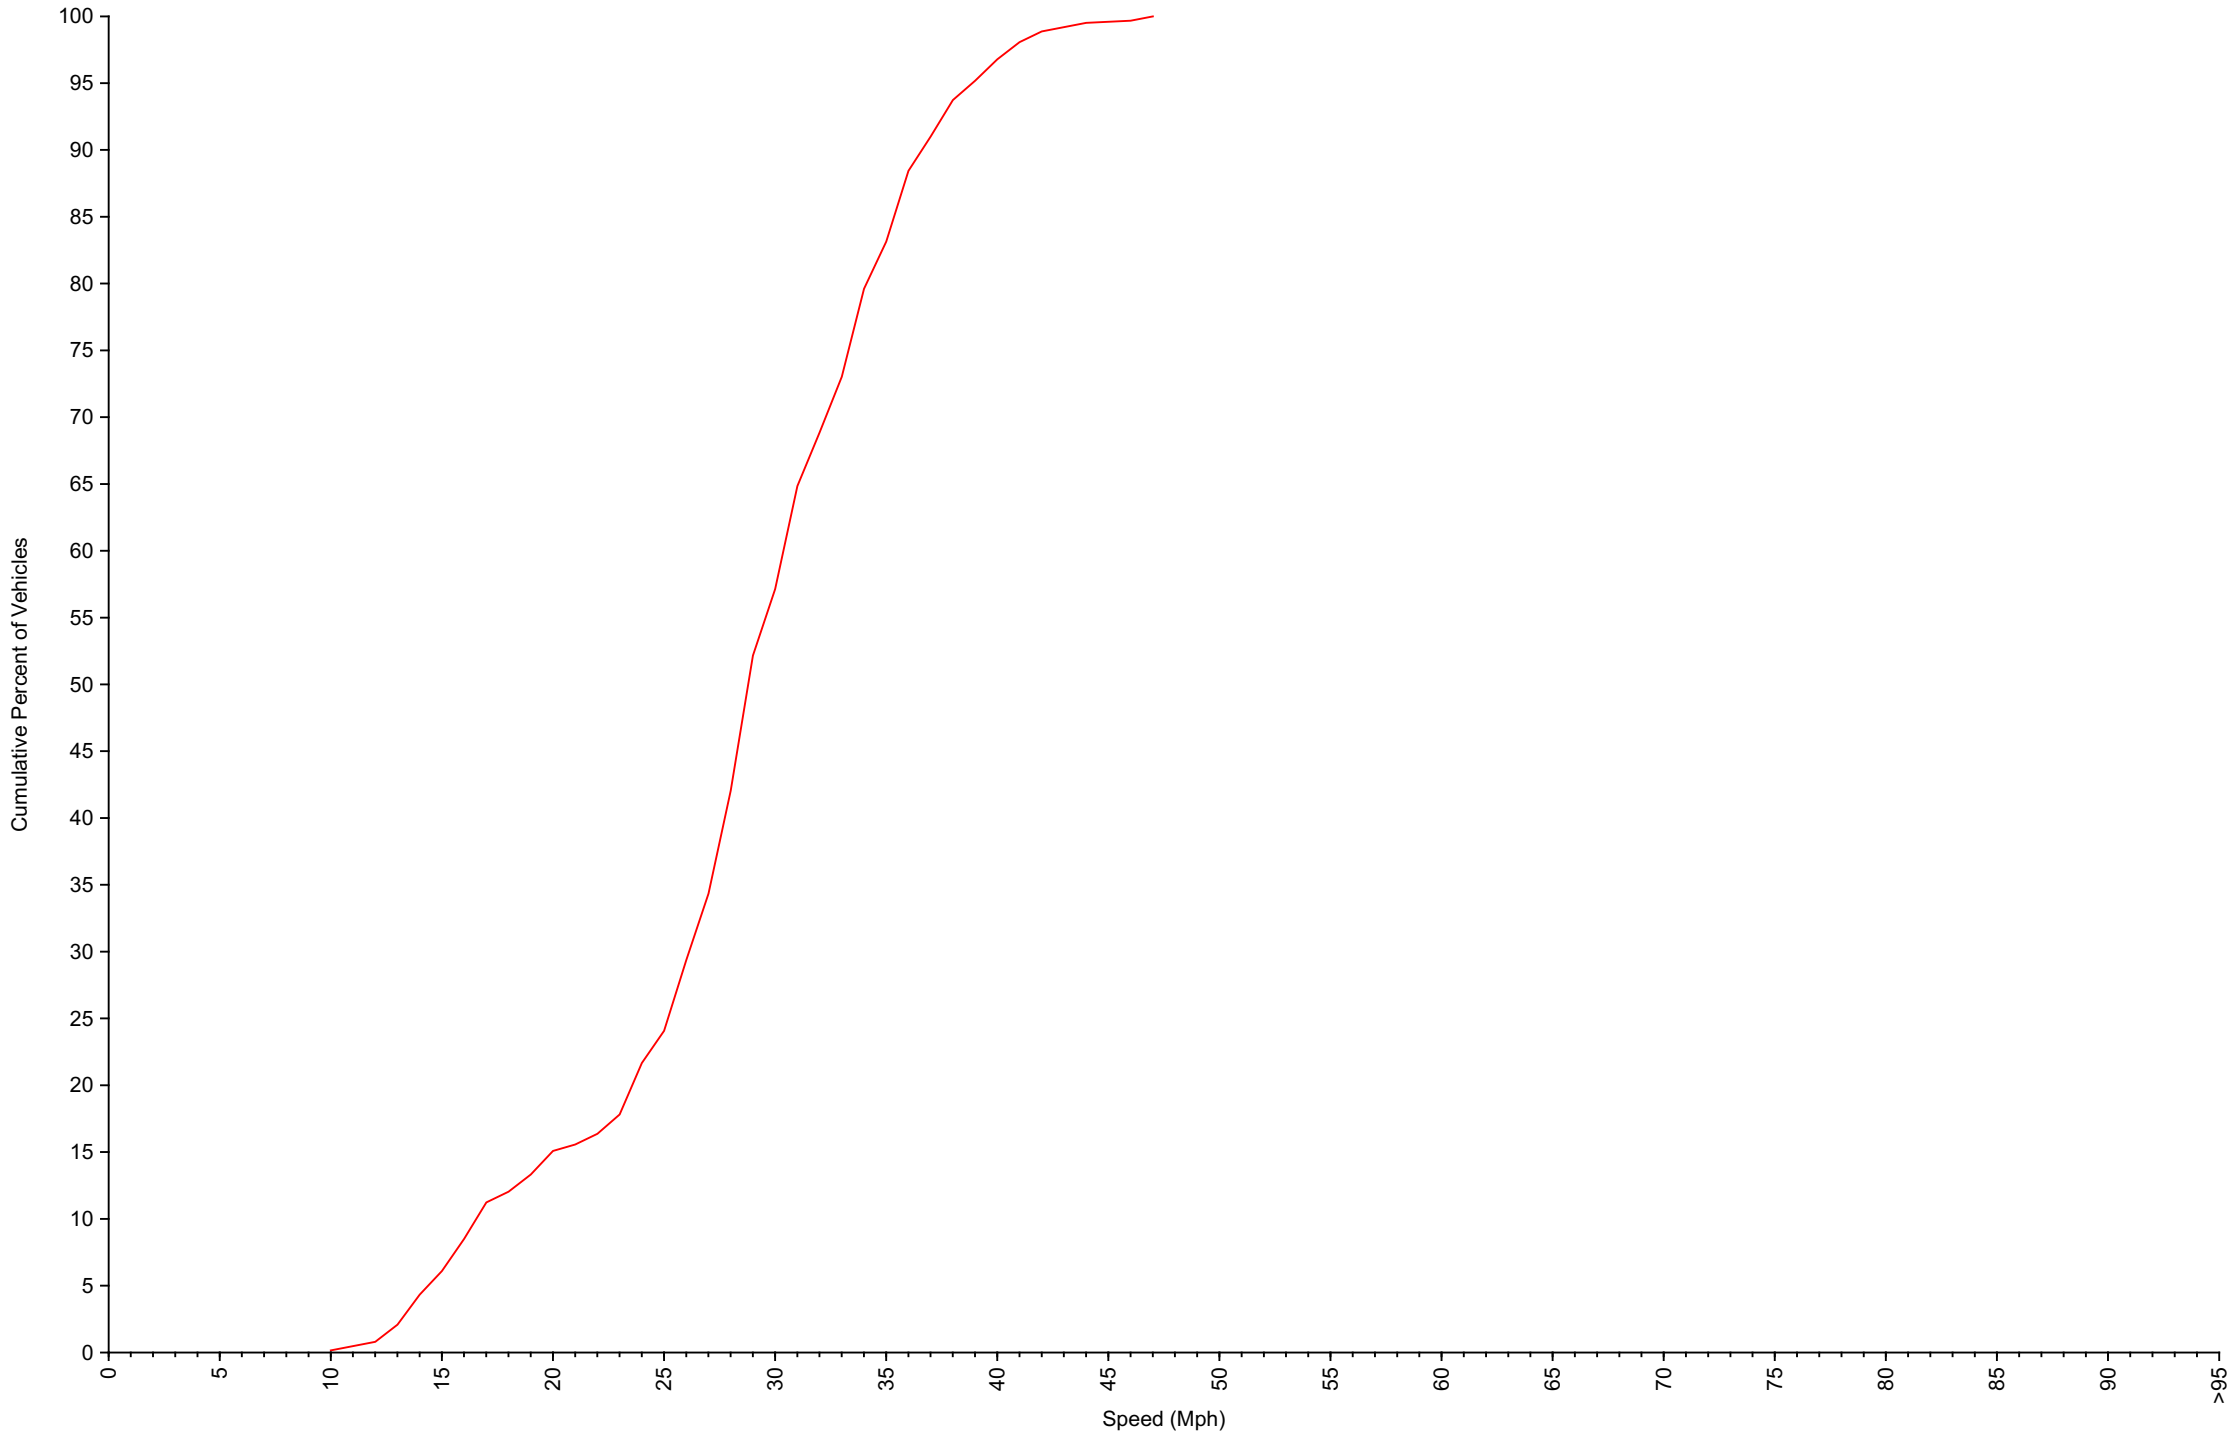

Cumulative Speed Distribution Curve

Daily Overview for Fri Nov 5 2021

Traffic Report

November - Kew Pendra

Daily Overview for Sat Nov 6 2021

Vehicle Speed Classes (Mph)

	<10	10 20	20 30	30 40	40 50	50 60	60 70	70 80	80 90	90 100	>100	Total	85th Percentile
00:00	0	0	0	1	0	0	0	0	0	0	0	1	36.3
01:00	0	0	0	0	0	0	0	0	0	0	0	0	0.0
02:00	0	0	0	0	0	0	0	0	0	0	0	0	0.0
03:00	0	1	0	0	0	0	0	0	0	0	0	1	14.8
04:00	0	0	0	0	0	0	0	0	0	0	0	0	0.0
05:00	0	1	0	0	0	0	0	0	0	0	0	1	14.0
06:00	0	0	1	0	1	0	0	0	0	0	0	2	36.5
07:00	0	6	1	9	2	0	0	0	0	0	0	18	35.3
08:00	0	7	10	15	3	0	0	0	0	0	0	35	36.8
09:00	0	9	9	18	3	0	0	0	0	0	0	39	36.6
10:00	0	6	25	20	1	0	0	0	0	0	0	52	34.1
11:00	0	5	11	19	3	0	0	0	0	0	0	38	37.1
12:00	0	4	14	16	1	0	0	0	0	0	0	35	34.4
13:00	0	6	17	19	1	0	0	0	0	0	0	43	33.8
14:00	0	5	22	21	0	0	0	0	0	0	0	48	32.5
15:00	0	7	24	15	6	0	0	0	0	0	0	52	35.4
16:00	0	5	27	21	0	0	0	0	0	0	0	53	31.8
17:00	0	1	16	33	3	0	0	0	0	0	0	53	35.0
18:00	0	0	4	3	0	0	0	0	0	0	0	7	31.9
19:00	0	1	2	1	0	0	0	0	0	0	0	4	29.8
20:00	0	0	1	0	1	0	0	0	0	0	0	2	35.8
21:00	0	1	0	1	1	0	0	0	0	0	0	3	37.5
22:00	0	0	1	3	0	0	0	0	0	0	0	4	35.6
23:00	0	0	1	1	0	0	0	0	0	0	0	2	28.5
AM Total	0	35	57	82	13	0	0	0	0	0	0		
PM Total	0	30	129	134	13	0	0	0	0	0	0		
Total	0	65	186	216	26	0	0	0	0	0	0		
Percent	0.00%	13.18%	37.73%	43.81%	5.27%	0.00%	0.00%	0.00%	0.00%	0.00%	0.00%		

Total Vehicles : 493
30th Percentile : 26.2 MPH
50th Percentile : 28.9 MPH
85th Percentile : 34.7 MPH
95th Percentile : 39.2 MPH
Average Speed : 28.8 MPH
Highest Speed : 47.8 MPH