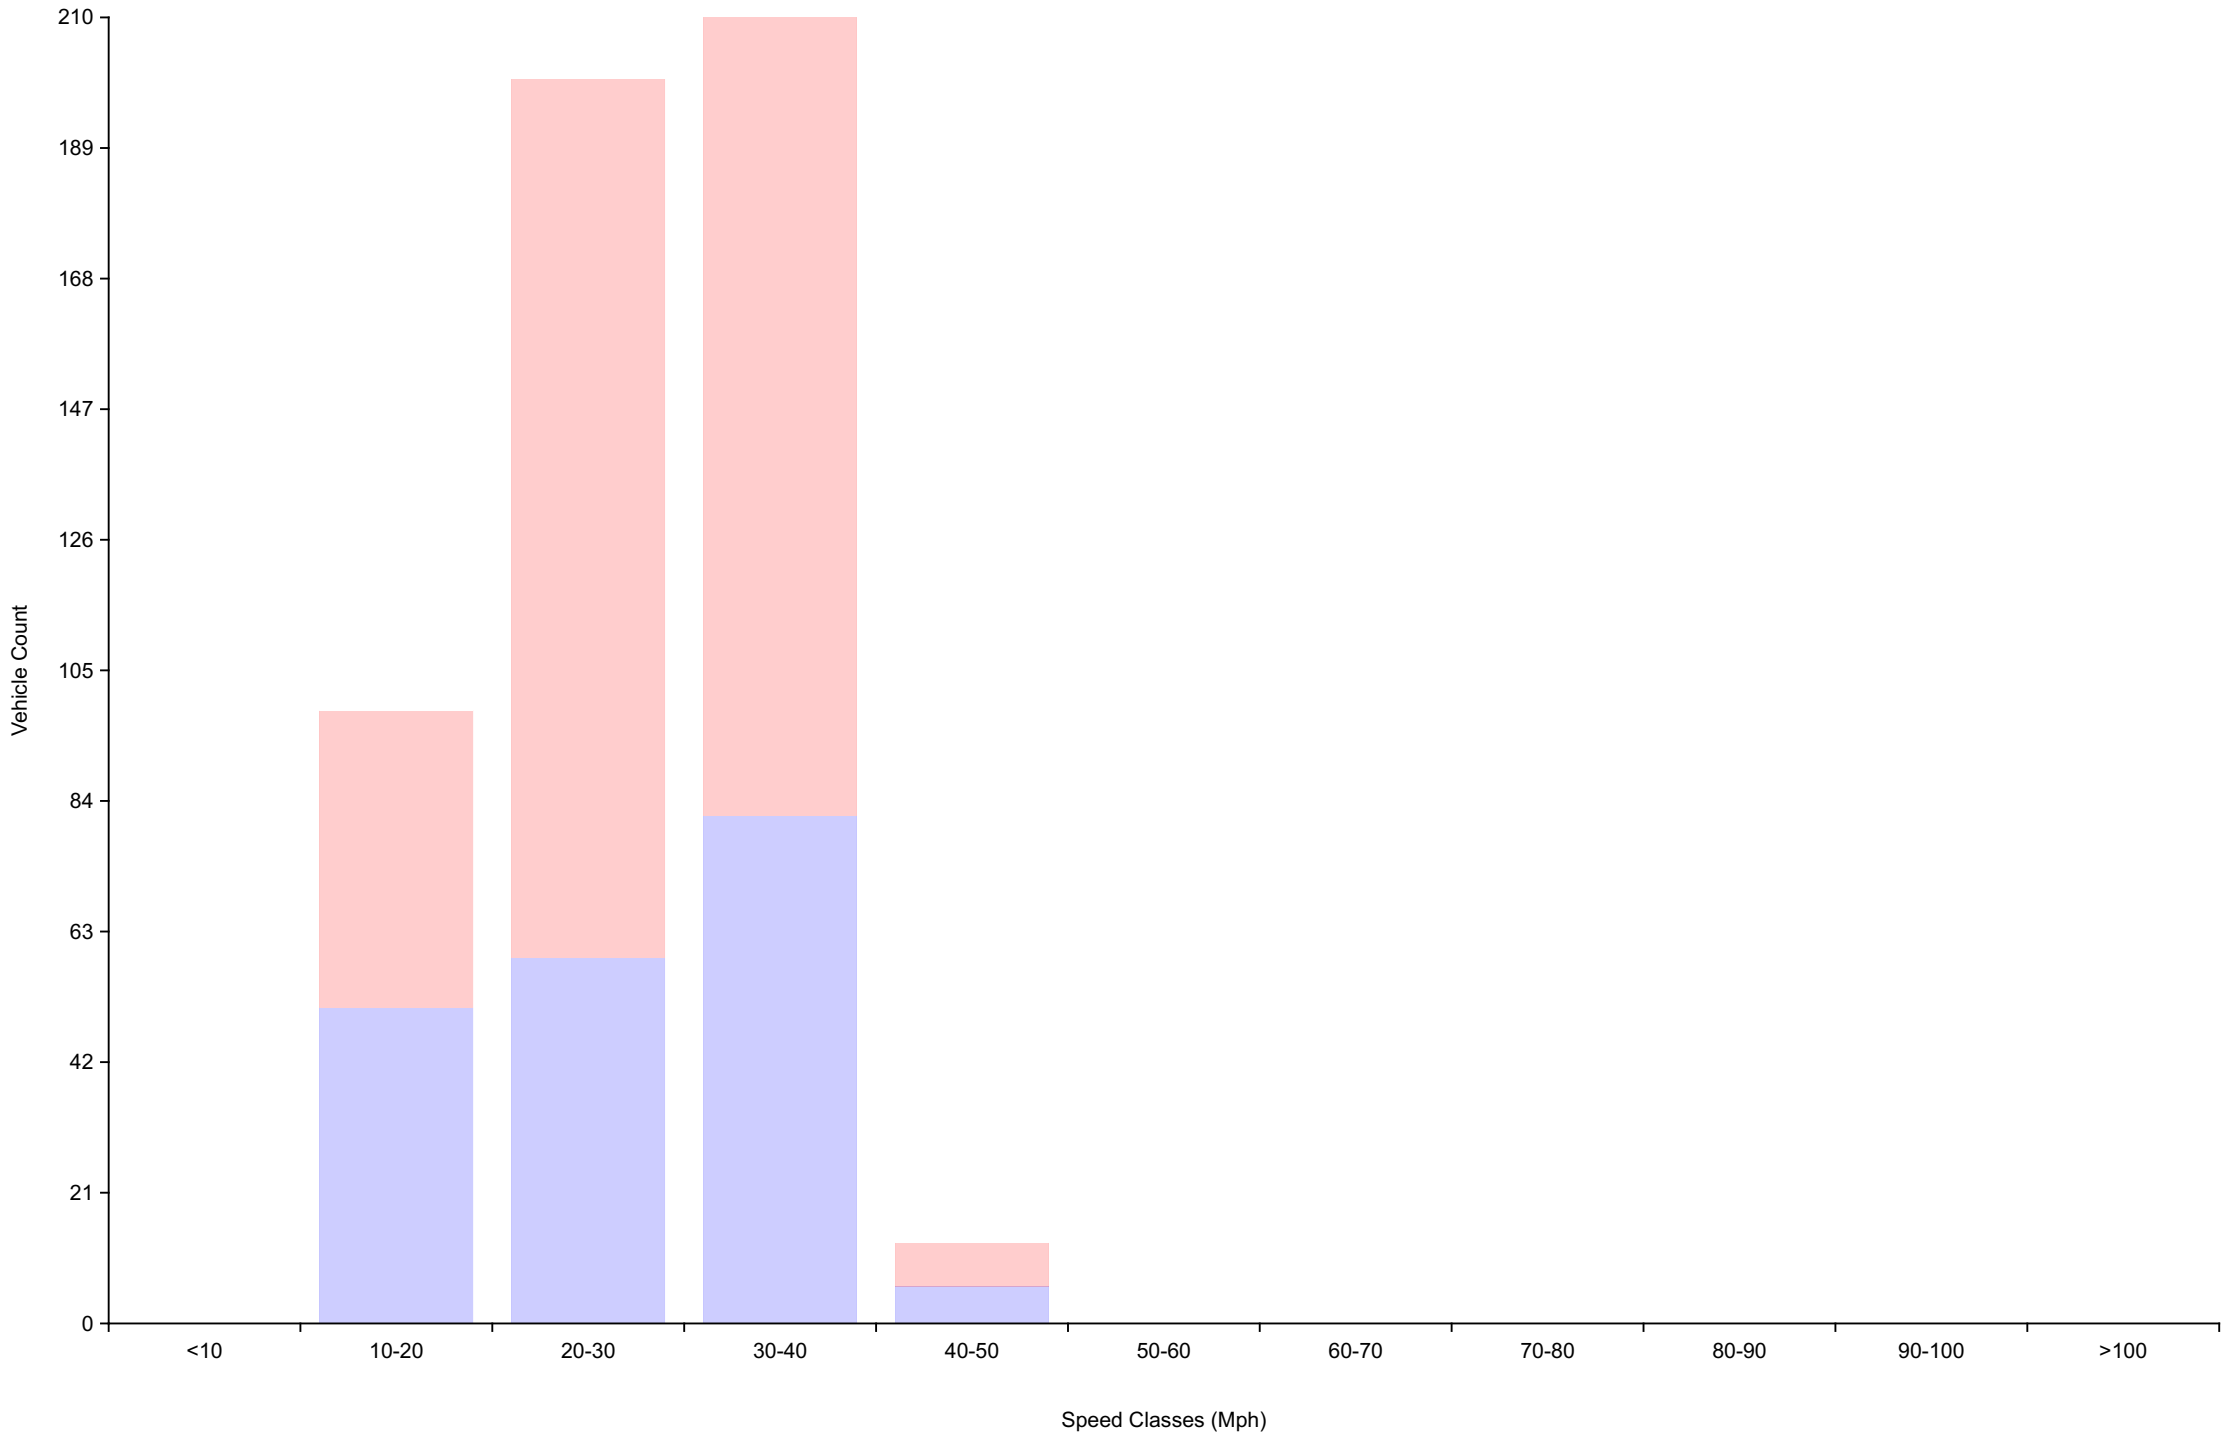

Vehicle Counts By Speed Class

Daily Overview for Thu Nov 4 2021