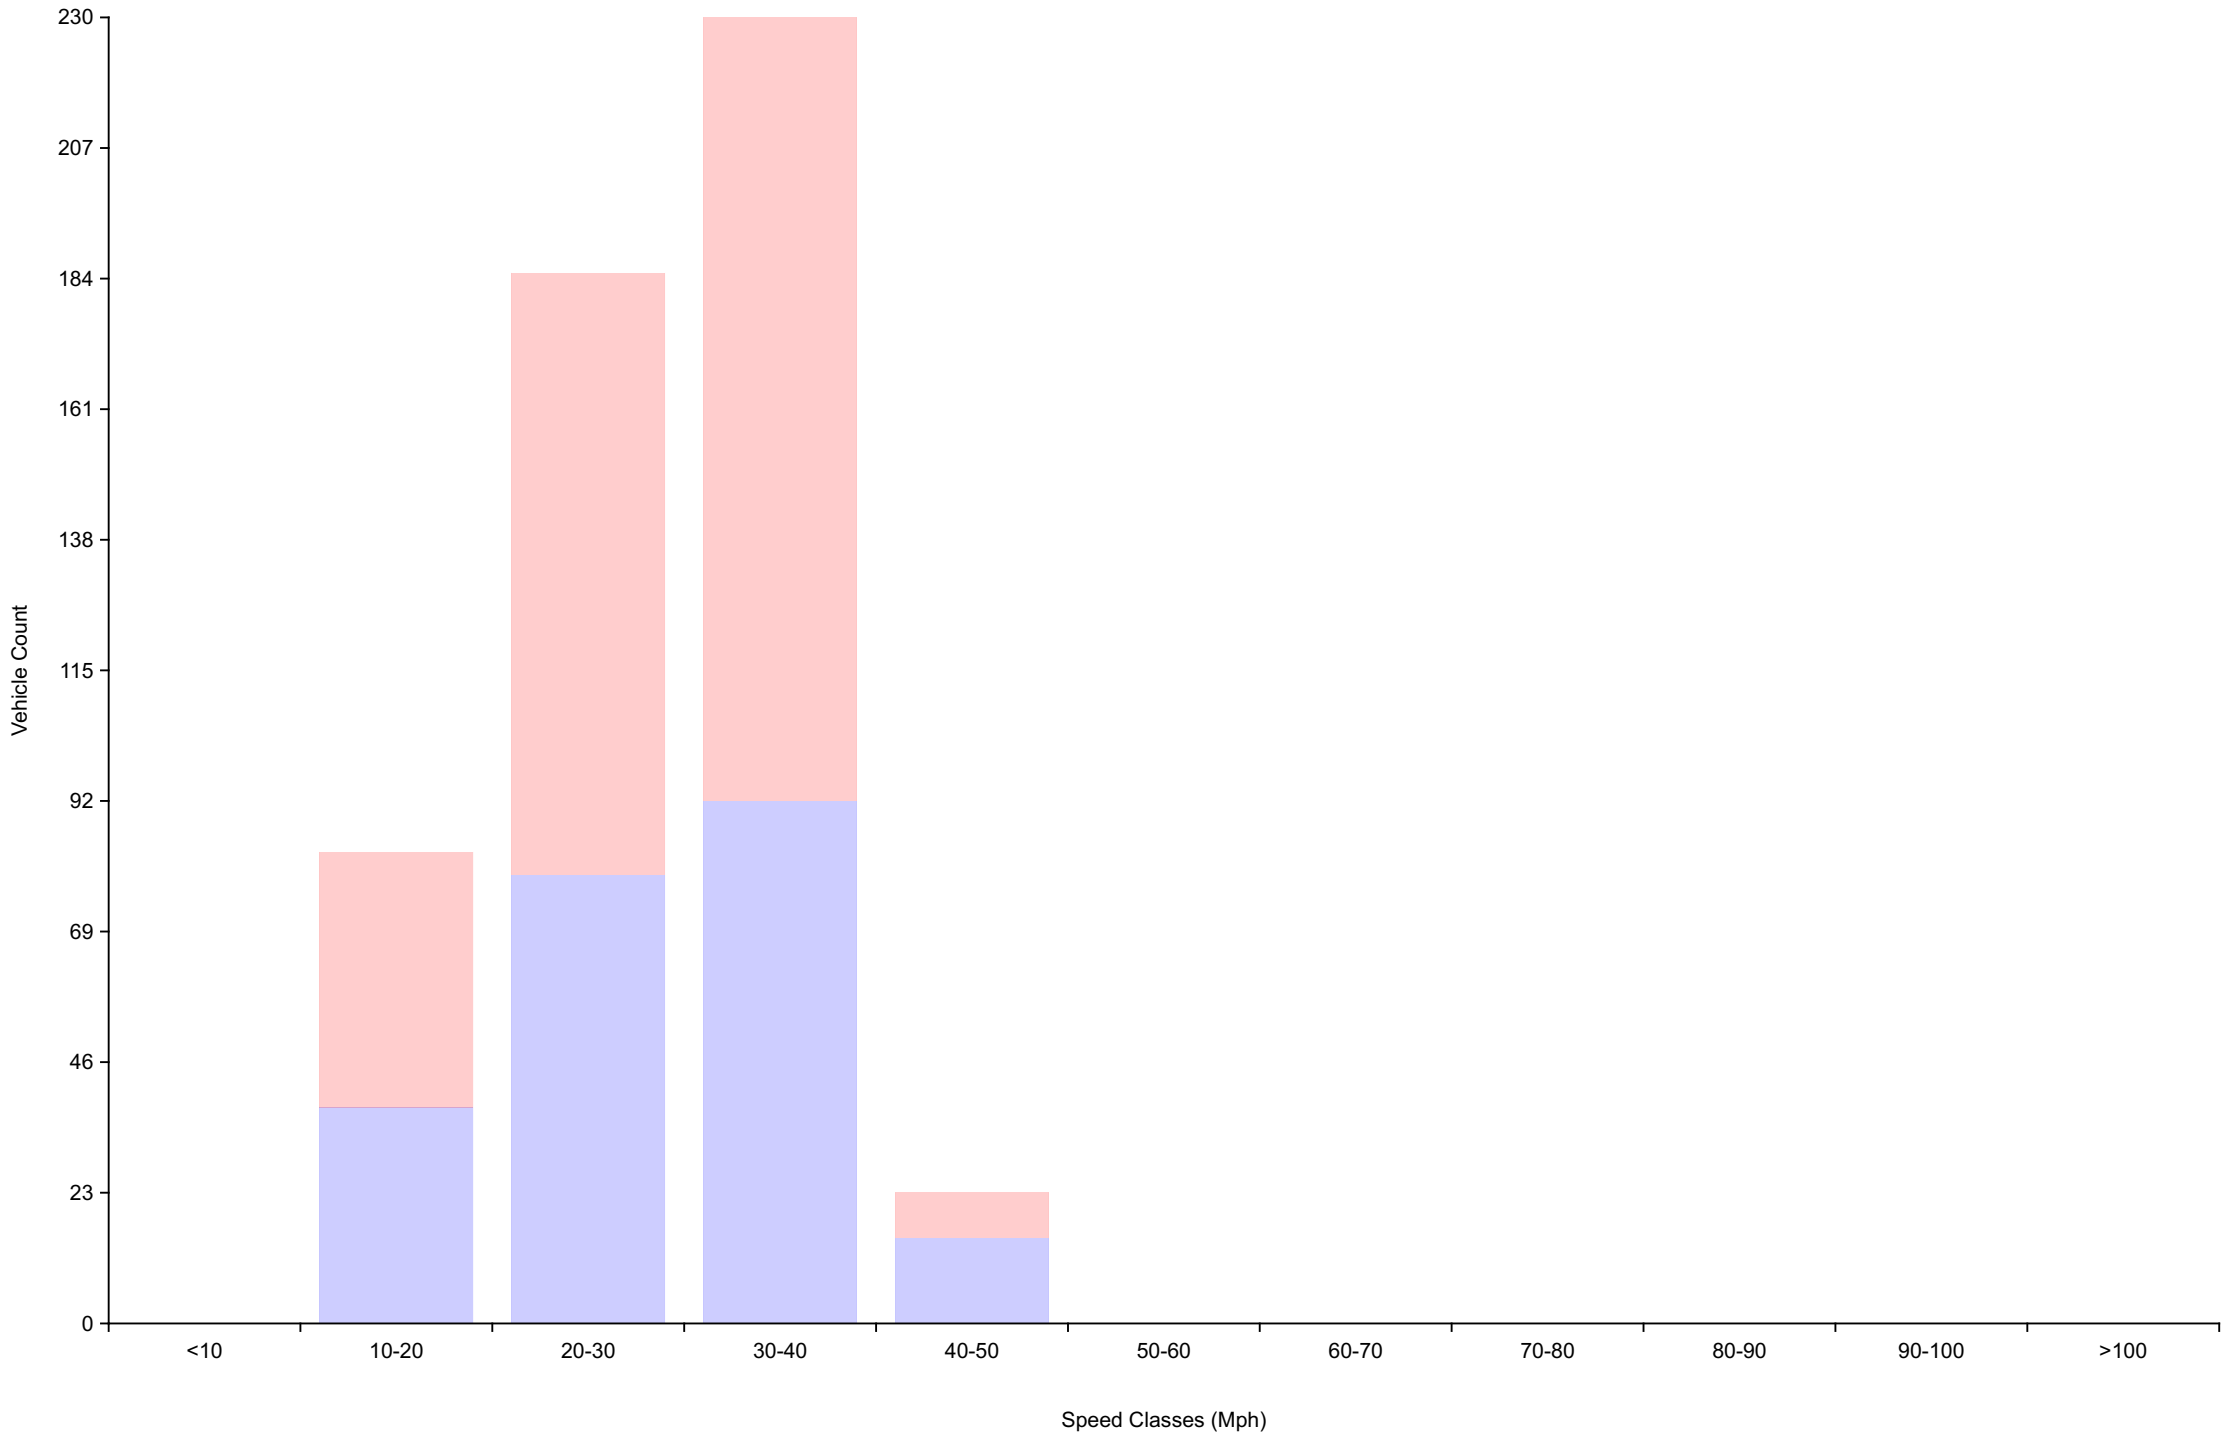

Vehicle Counts By Speed Class

Daily Overview for Thu Nov 18 2021