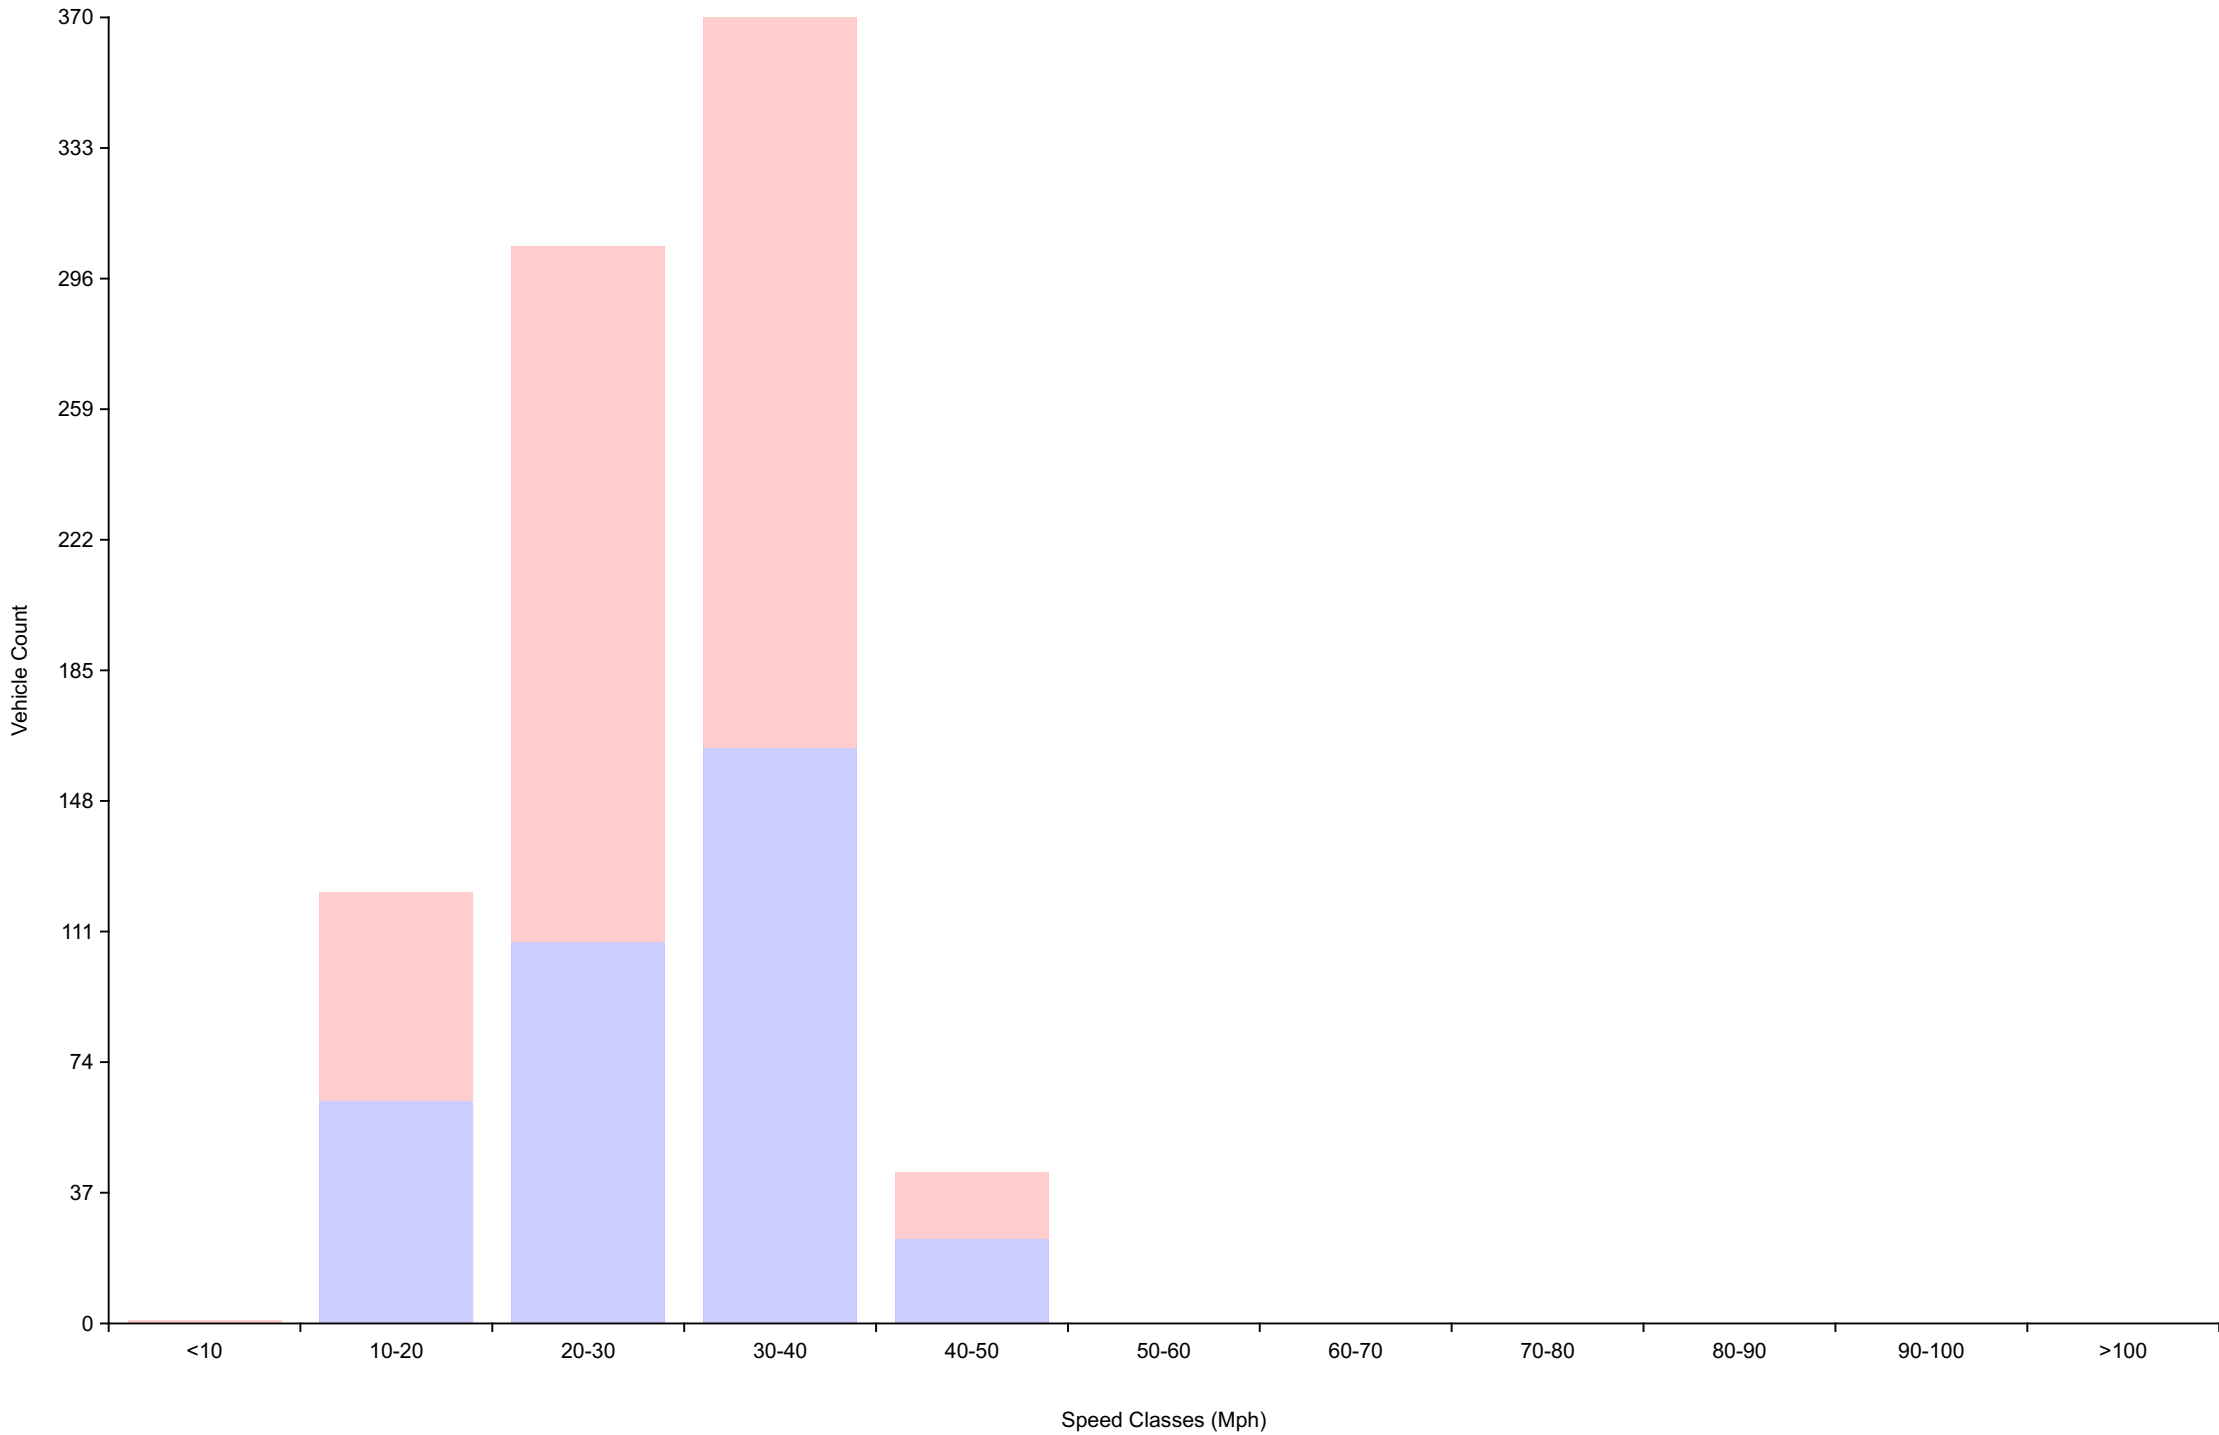

Vehicle Counts By Speed Class

For week beginning Mon Nov 29 2021

Traffic Report

November - Kew Pendra

Daily Overview for Mon Nov 1 2021

Vehicle Speed Classes (Mph)

	<10	10 20	20 30	30 40	40 50	50 60	60 70	70 80	80 90	90 100	>100	Total	85th Percentile
00:00	0	0	0	0	0	0	0	0	0	0	0	0	0.0
01:00	0	0	1	0	0	0	0	0	0	0	0	1	26.1
02:00	0	0	0	1	0	0	0	0	0	0	0	1	35.2
03:00	0	0	1	1	0	0	0	0	0	0	0	2	28.8
04:00	0	0	0	0	0	0	0	0	0	0	0	0	0.0
05:00	0	0	0	1	0	0	0	0	0	0	0	1	35.0
06:00	0	0	1	1	2	0	0	0	0	0	0	4	41.2
07:00	0	7	3	10	5	0	0	0	0	0	0	25	39.6
08:00	0	6	14	25	3	0	0	0	0	0	0	48	37.5
09:00	0	11	15	19	1	0	0	0	0	0	0	46	33.1
10:00	1	7	15	17	0	0	0	0	0	0	0	40	33.0
11:00	0	3	7	10	0	0	0	0	0	0	0	20	35.3
12:00	0	8	18	13	0	0	0	0	0	0	0	39	33.1
13:00	0	3	7	18	2	0	0	0	0	0	0	30	36.0
14:00	0	4	12	10	0	0	0	0	0	0	0	26	32.4
15:00	1	5	19	12	0	0	0	0	0	0	0	37	31.8
16:00	0	4	27	33	2	0	0	0	0	0	0	66	32.6
17:00	0	3	10	12	1	1	0	0	0	0	0	27	33.5
18:00	0	3	4	10	0	0	0	0	0	0	0	17	34.7
19:00	0	5	2	2	0	0	0	0	0	0	0	9	30.3
20:00	0	0	2	2	0	1	0	0	0	0	0	5	39.7
21:00	0	0	1	1	0	0	0	0	0	0	0	2	28.4
22:00	0	1	2	0	1	0	0	0	0	0	0	4	33.8
23:00	0	0	0	0	0	0	0	0	0	0	0	0	0.0

AM Total	1	34	57	85	11	0	0	0	0	0	0		
PM Total	1	36	104	113	6	2	0	0	0	0	0		

Total	2	70	161	198	17	2	0	0	0	0	0		
Percent	0.44%	15.56%	35.78%	44.00%	3.78%	0.44%	0.00%	0.00%	0.00%	0.00%	0.00%		

Total Vehicles : 450
30th Percentile : 26.3 MPH
50th Percentile : 28.8 MPH
85th Percentile : 34.7 MPH
95th Percentile : 38.5 MPH
Average Speed : 28.5 MPH
Highest Speed : 56.8 MPH