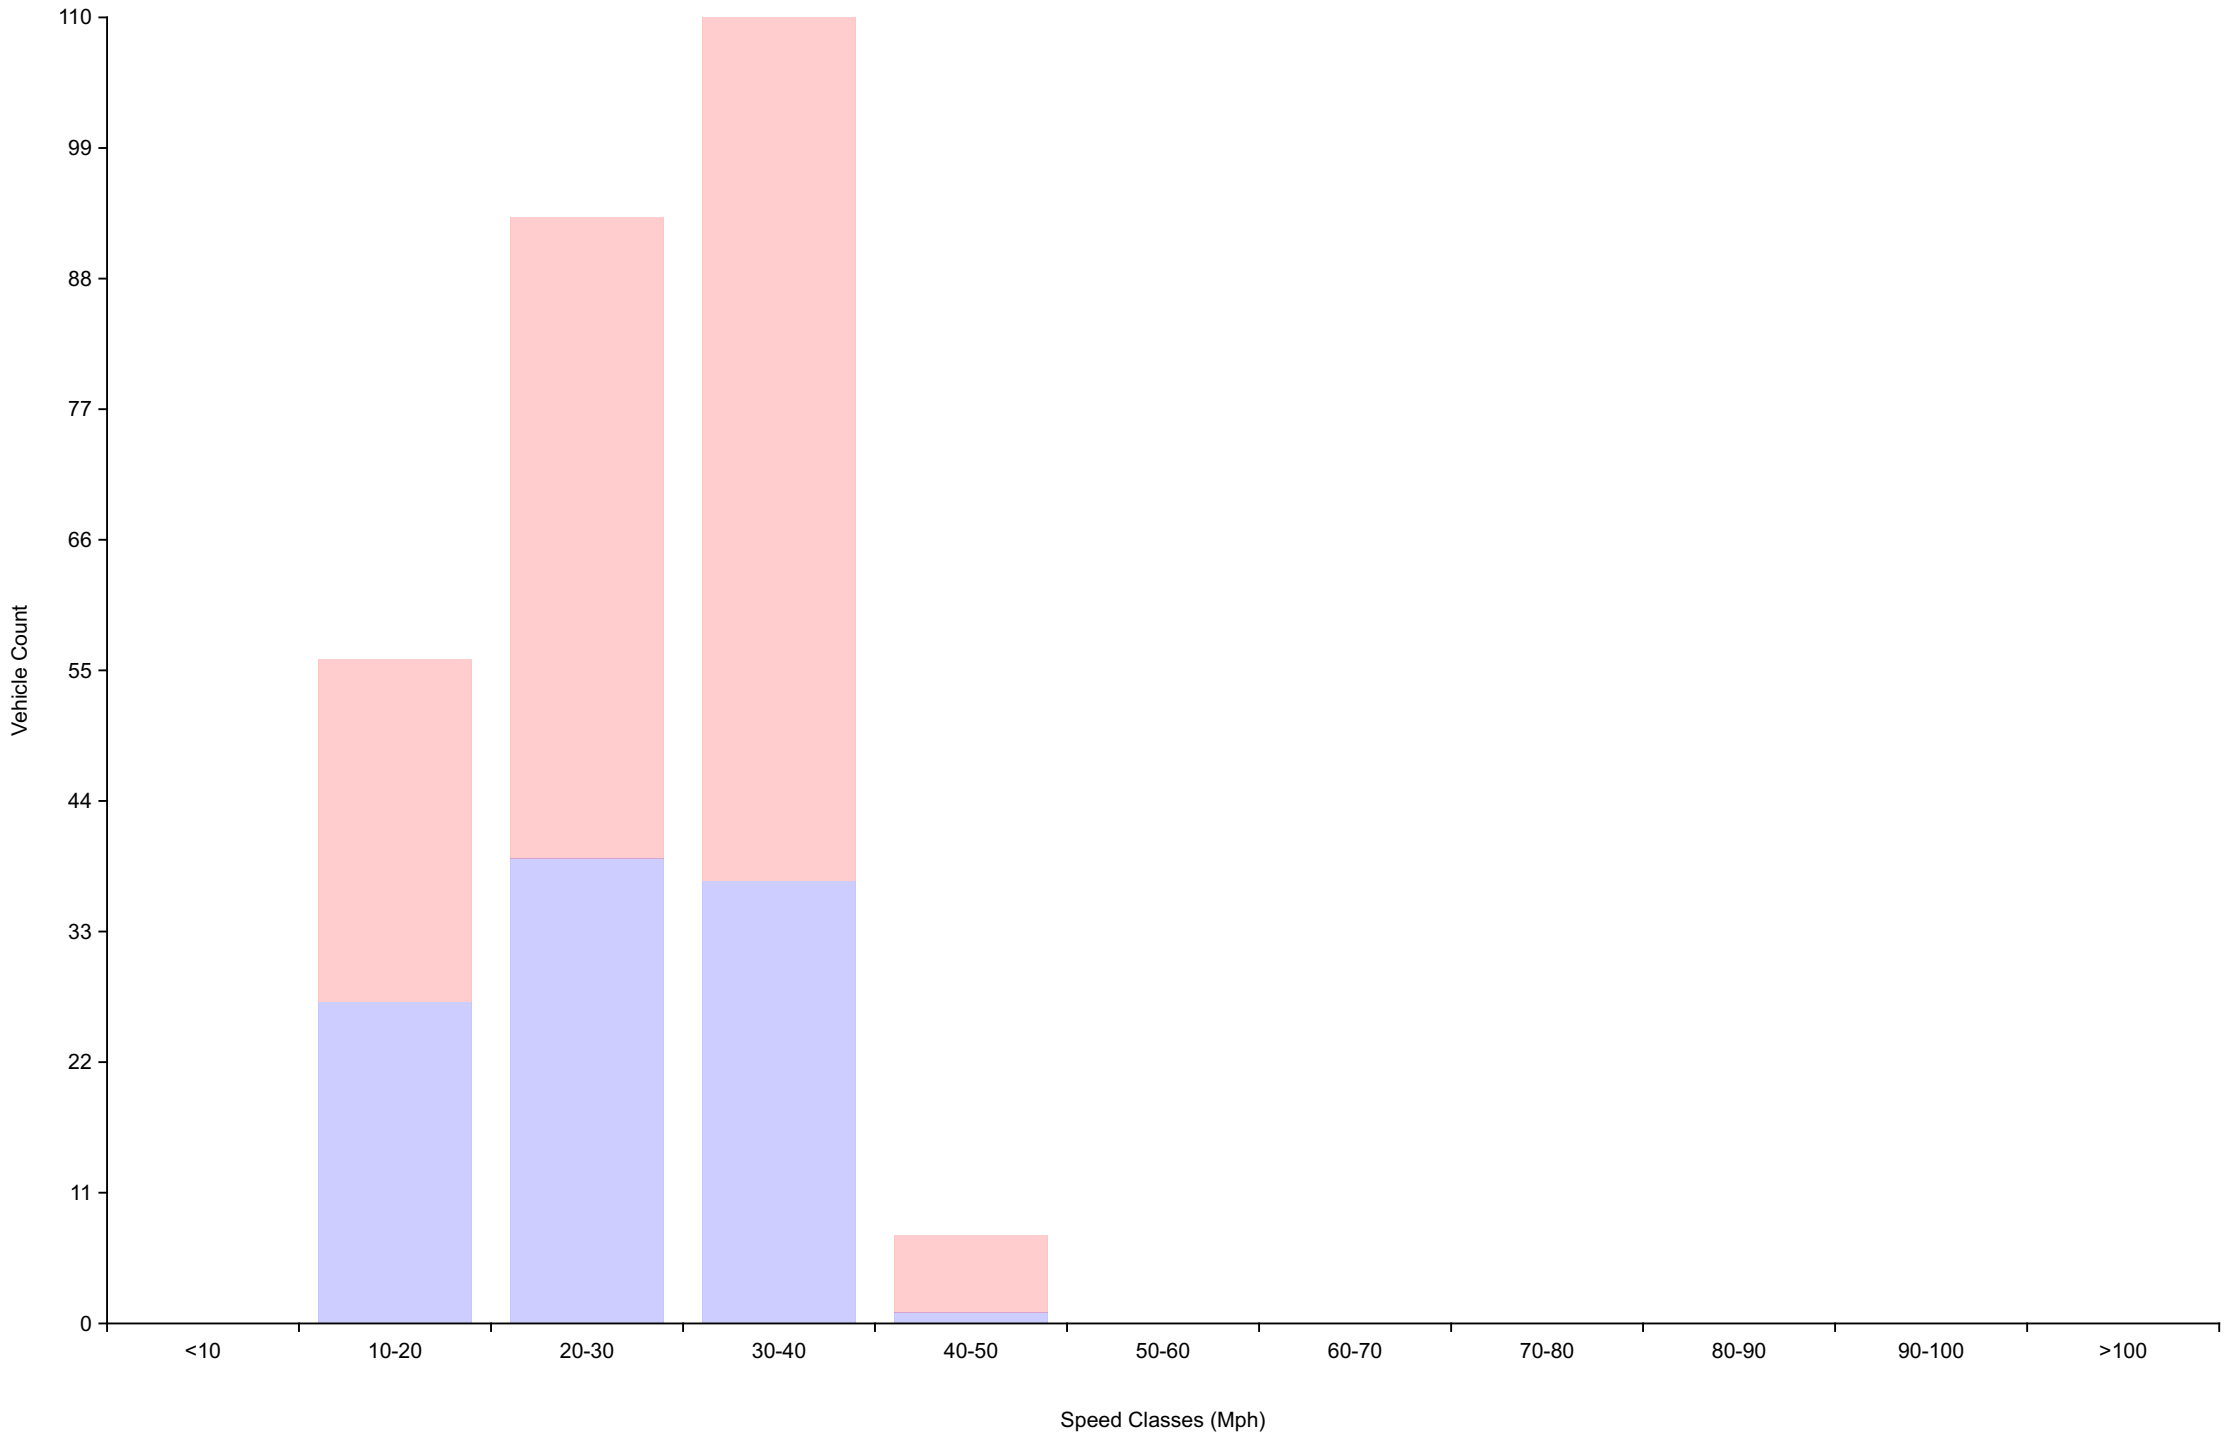

Vehicle Counts By Hour

Daily Overview for Sat Nov 27 2021

(60 Minute Resolution)

Vehicle Counts By Speed Class

Daily Overview for Sat Nov 27 2021

Average Speed By Hour

Daily Overview for Sat Nov 27 2021

(60 Minute Resolution)