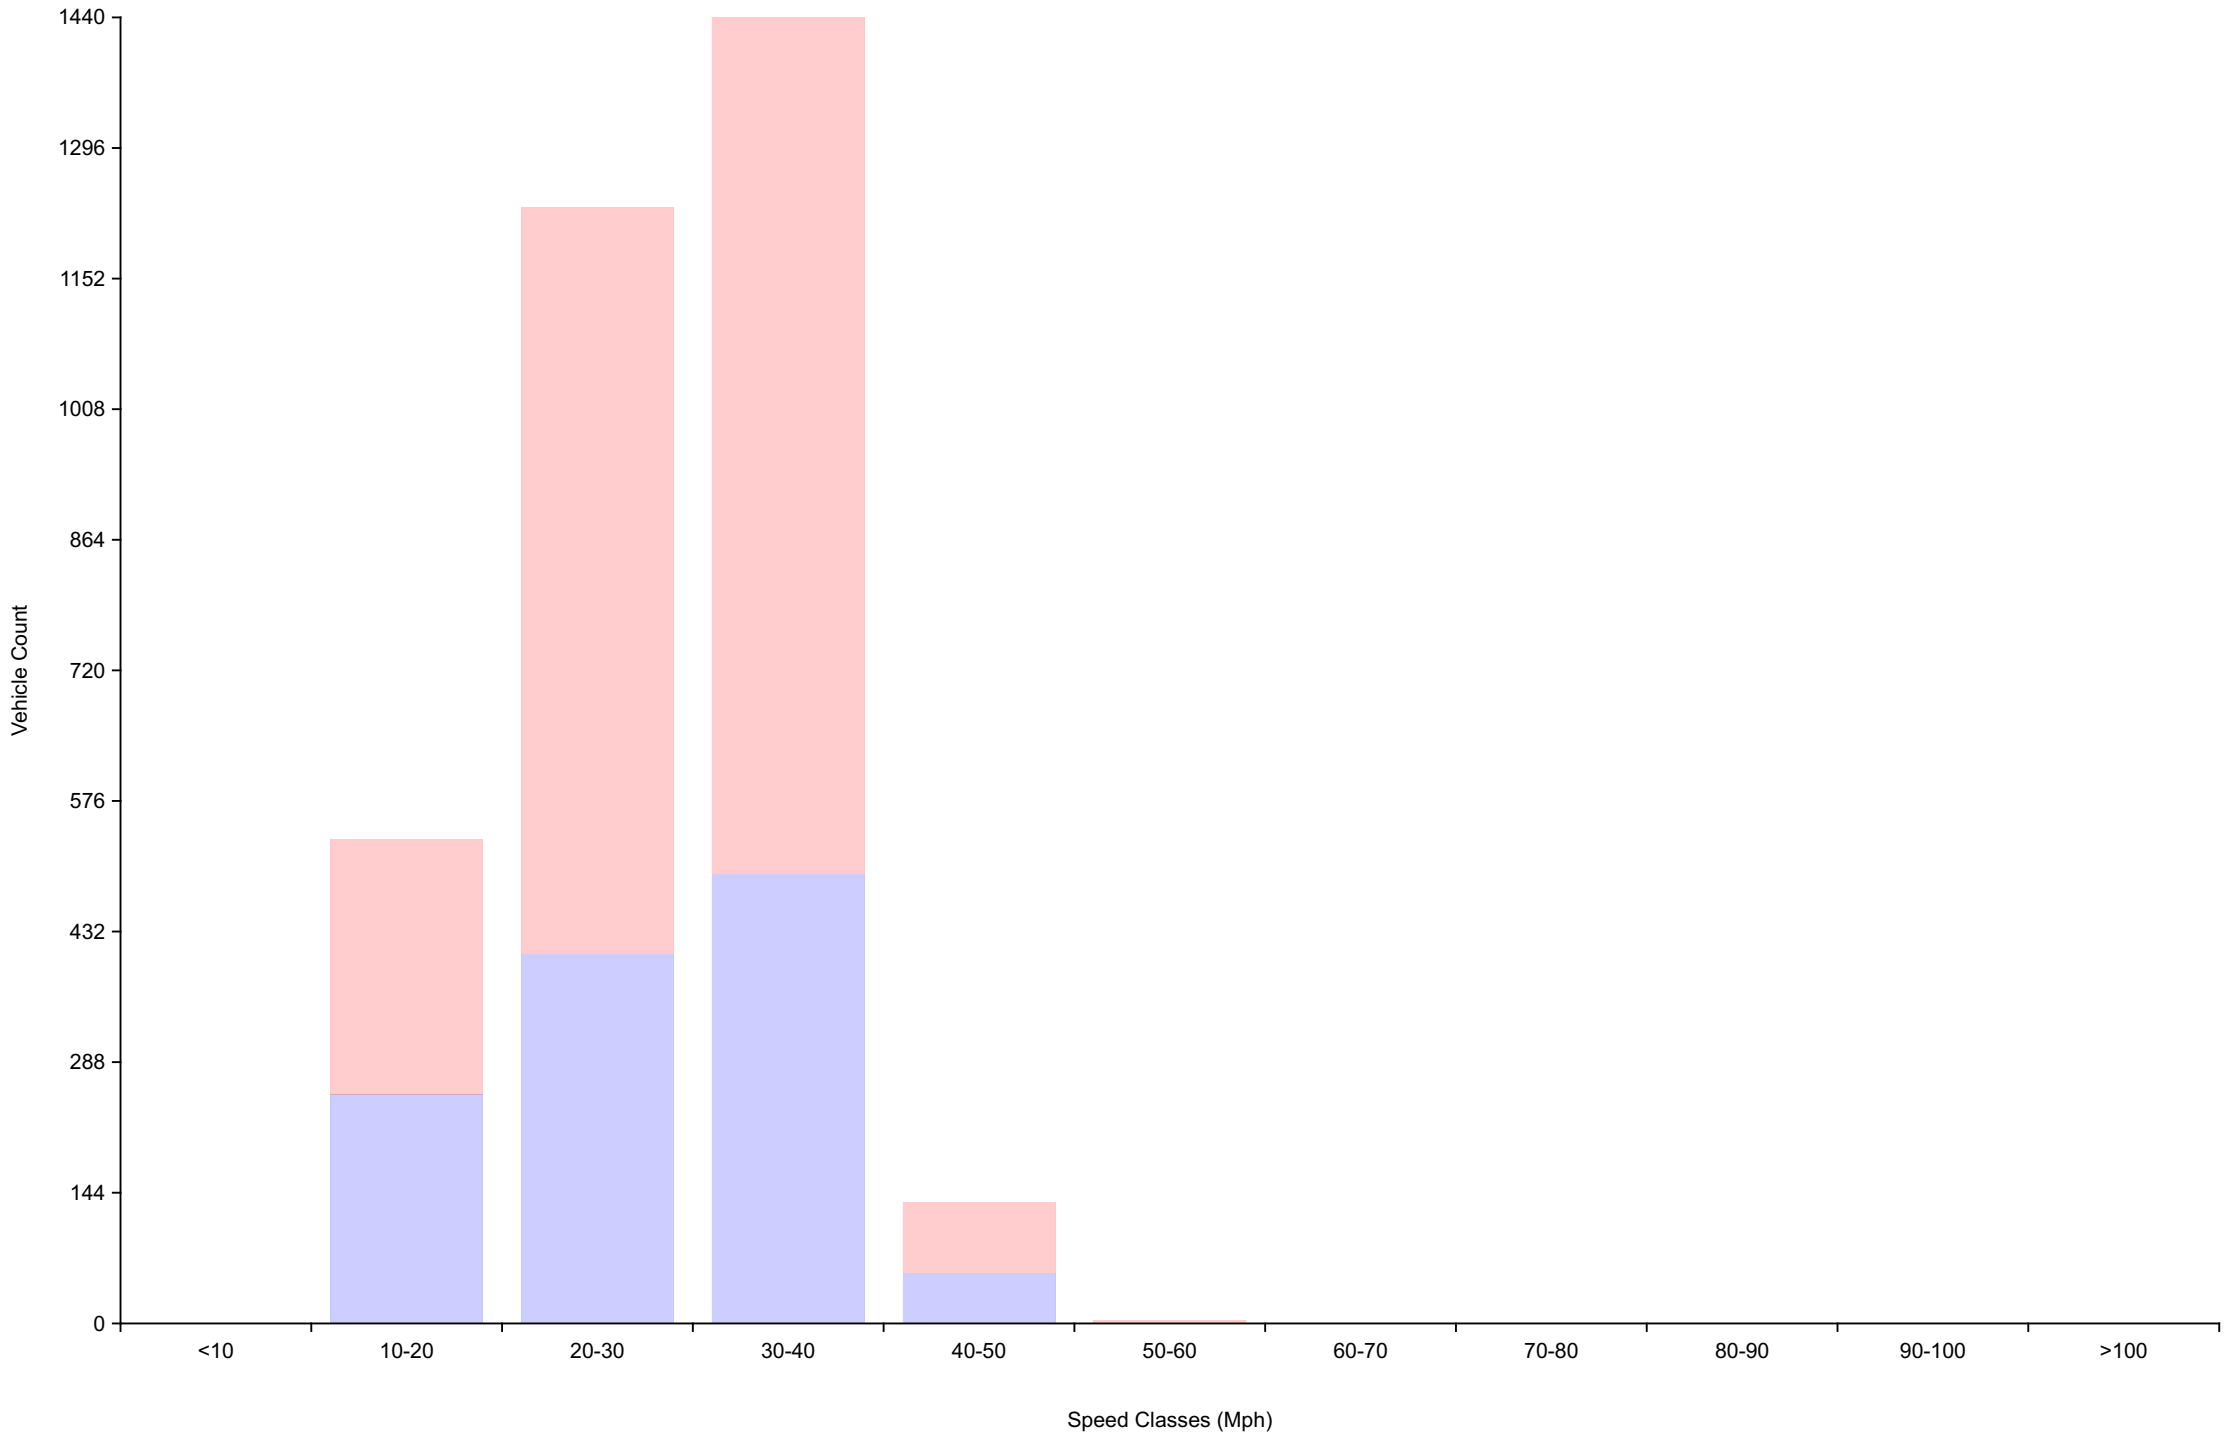

Vehicle Counts By Speed Class

For week beginning Mon Nov 8 2021