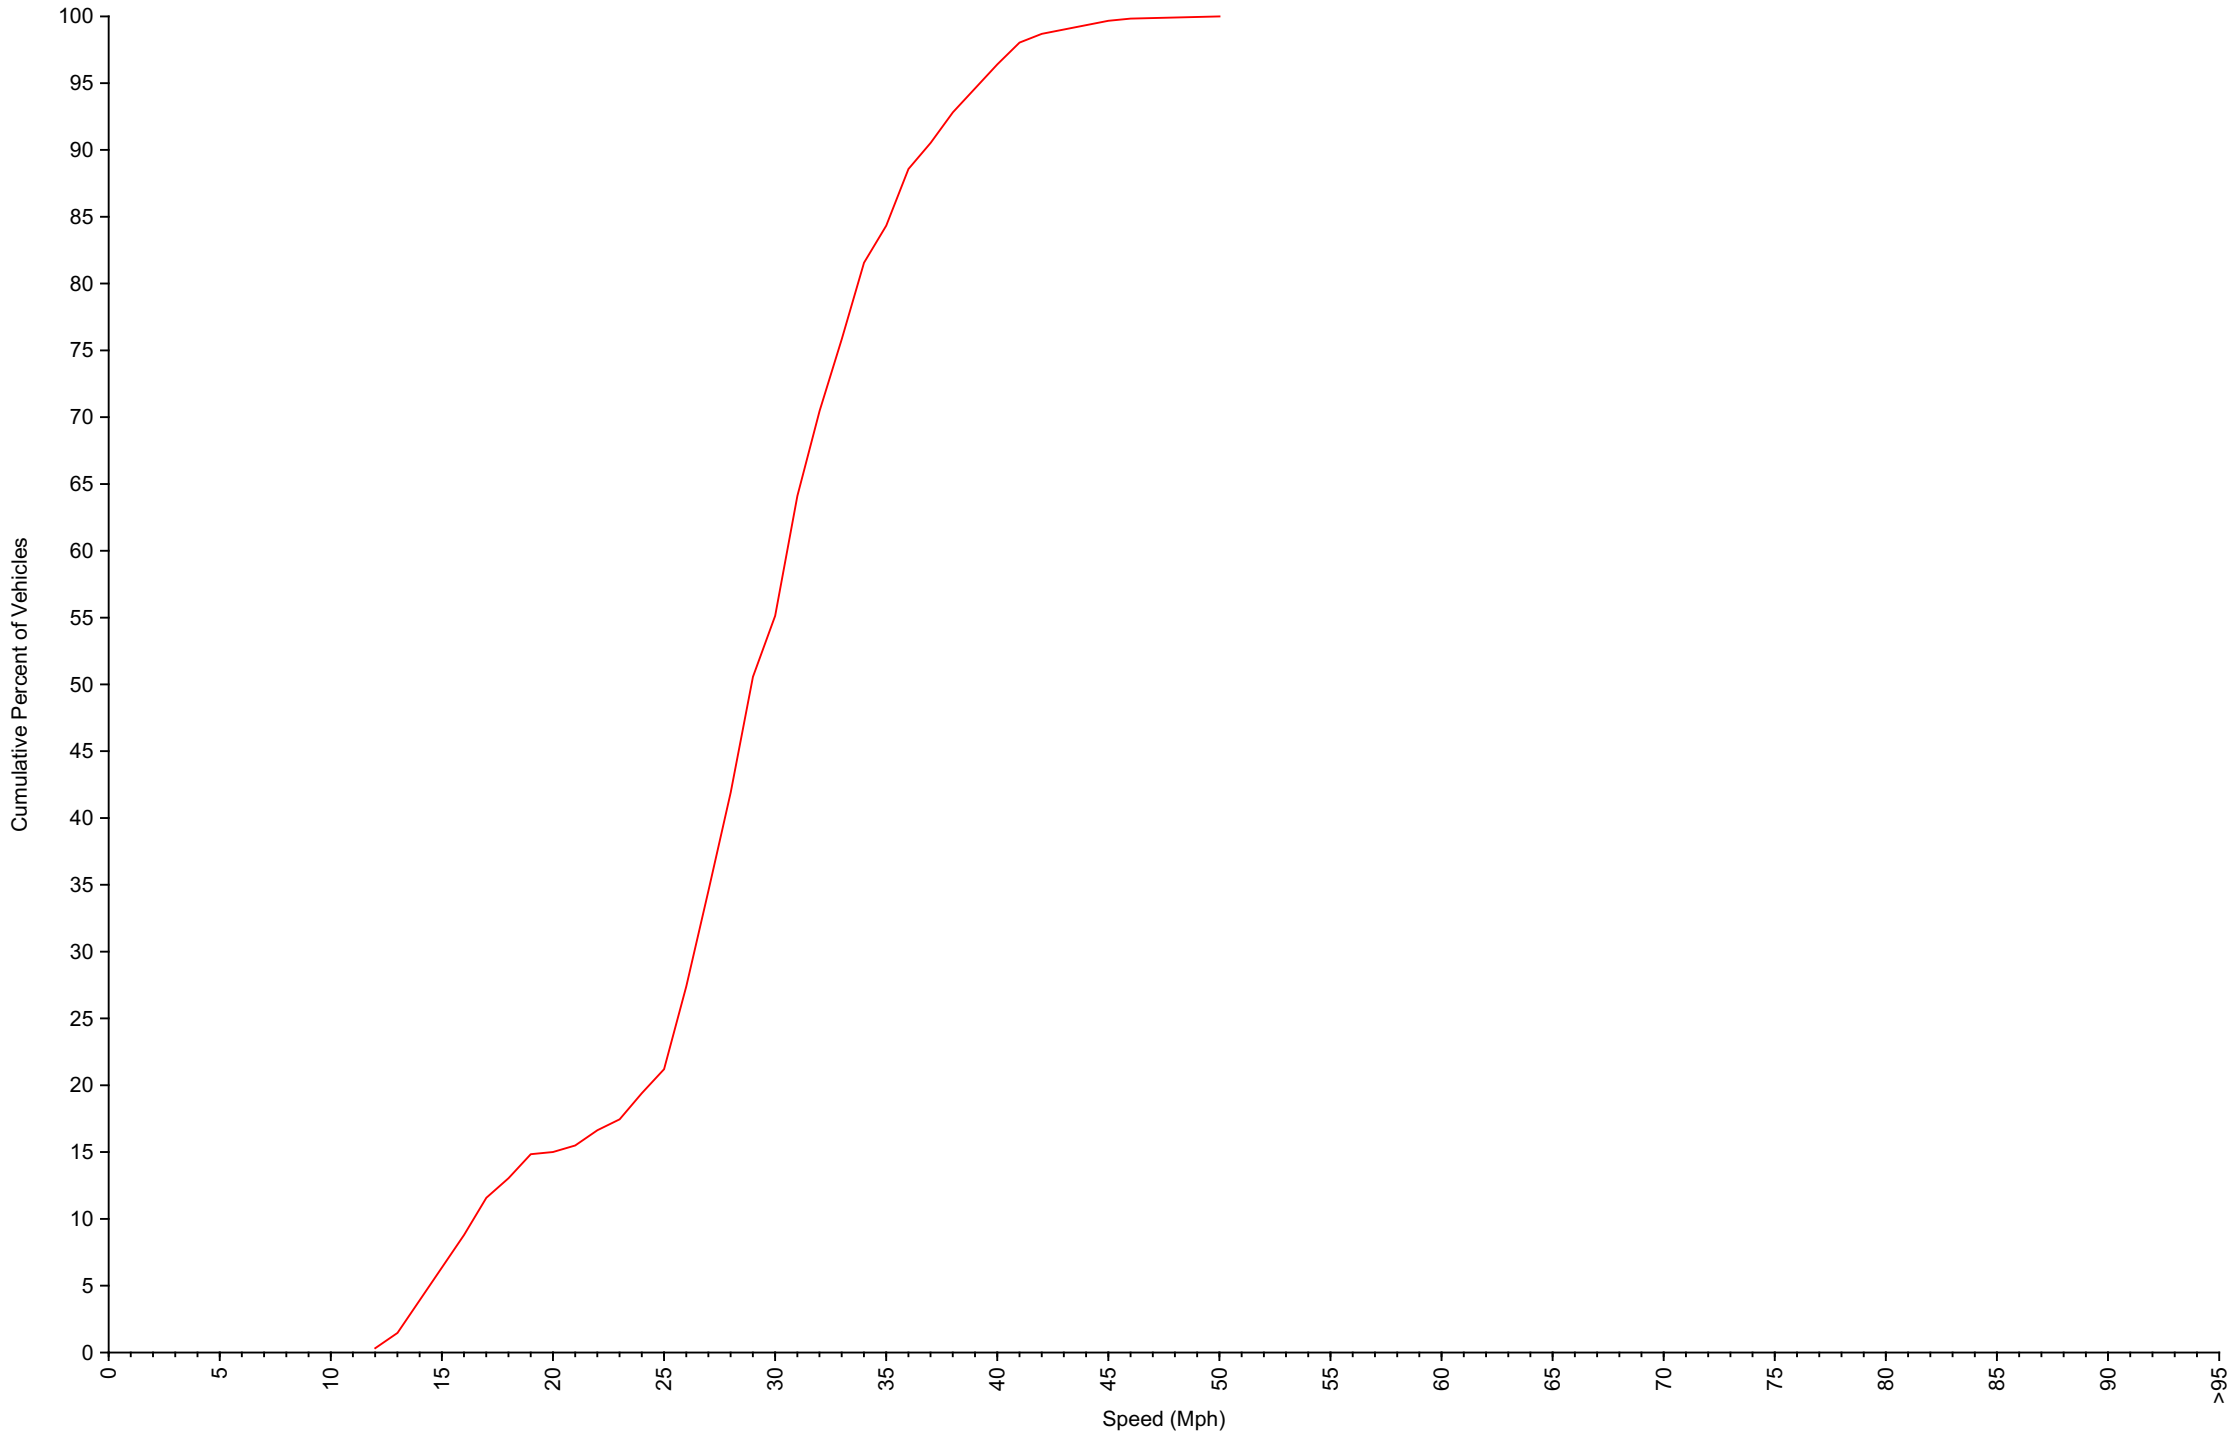

Cumulative Speed Distribution Curve

Daily Overview for Thu Nov 11 2021

Traffic Report

November - Kew Pendra

Daily Overview for Fri Nov 12 2021

Vehicle Speed Classes (Mph)

	<10	10 20	20 30	30 40	40 50	50 60	60 70	70 80	80 90	90 100	>100	Total	85th Percentile
00:00	0	0	0	0	0	0	0	0	0	0	0	0	0.0
01:00	0	0	0	0	0	0	0	0	0	0	0	0	0.0
02:00	0	0	0	0	0	0	0	0	0	0	0	0	0.0
03:00	0	0	0	0	0	0	0	0	0	0	0	0	0.0
04:00	0	0	0	0	0	0	0	0	0	0	0	0	0.0
05:00	0	0	0	0	0	0	0	0	0	0	0	0	0.0
06:00	0	0	3	3	1	0	0	0	0	0	0	7	38.9
07:00	0	9	7	11	1	0	0	0	0	0	0	28	34.8
08:00	0	6	21	18	4	0	0	0	0	0	0	49	35.9
09:00	0	11	15	22	1	0	0	0	0	0	0	49	34.9
10:00	0	6	20	14	1	0	0	0	0	0	0	41	32.6
11:00	0	3	13	14	1	0	0	0	0	0	0	31	33.7
12:00	0	5	18	15	2	0	0	0	0	0	0	40	34.0
13:00	0	4	20	16	3	0	0	0	0	0	0	43	34.5
14:00	0	10	14	16	1	0	0	0	0	0	0	41	32.9
15:00	0	9	17	19	2	1	0	0	0	0	0	48	32.9
16:00	0	2	15	33	2	0	0	0	0	0	0	52	35.7
17:00	0	2	16	14	0	0	0	0	0	0	0	32	33.2
18:00	0	7	10	7	0	0	0	0	0	0	0	24	32.1
19:00	0	4	4	8	0	0	0	0	0	0	0	16	35.3
20:00	0	0	5	2	1	0	0	0	0	0	0	8	30.8
21:00	0	1	4	1	1	0	0	0	0	0	0	7	29.9
22:00	0	1	0	2	0	0	0	0	0	0	0	3	31.6
23:00	0	1	0	3	0	0	0	0	0	0	0	4	35.2
AM Total	0	35	79	82	9	0	0	0	0	0	0		
PM Total	0	46	123	136	12	1	0	0	0	0	0		
Total	0	81	202	218	21	1	0	0	0	0	0		
Percent	0.00%	15.49%	38.62%	41.68%	4.02%	0.19%	0.00%	0.00%	0.00%	0.00%	0.00%		

Time of day

Total Vehicles : 523

30th Percentile : 25.6 MPH

50th Percentile : 28.5 MPH

85th Percentile : 34.7 MPH

95th Percentile : 38.5 MPH

Average Speed : 28.3 MPH

Highest Speed : 49.9 MPH