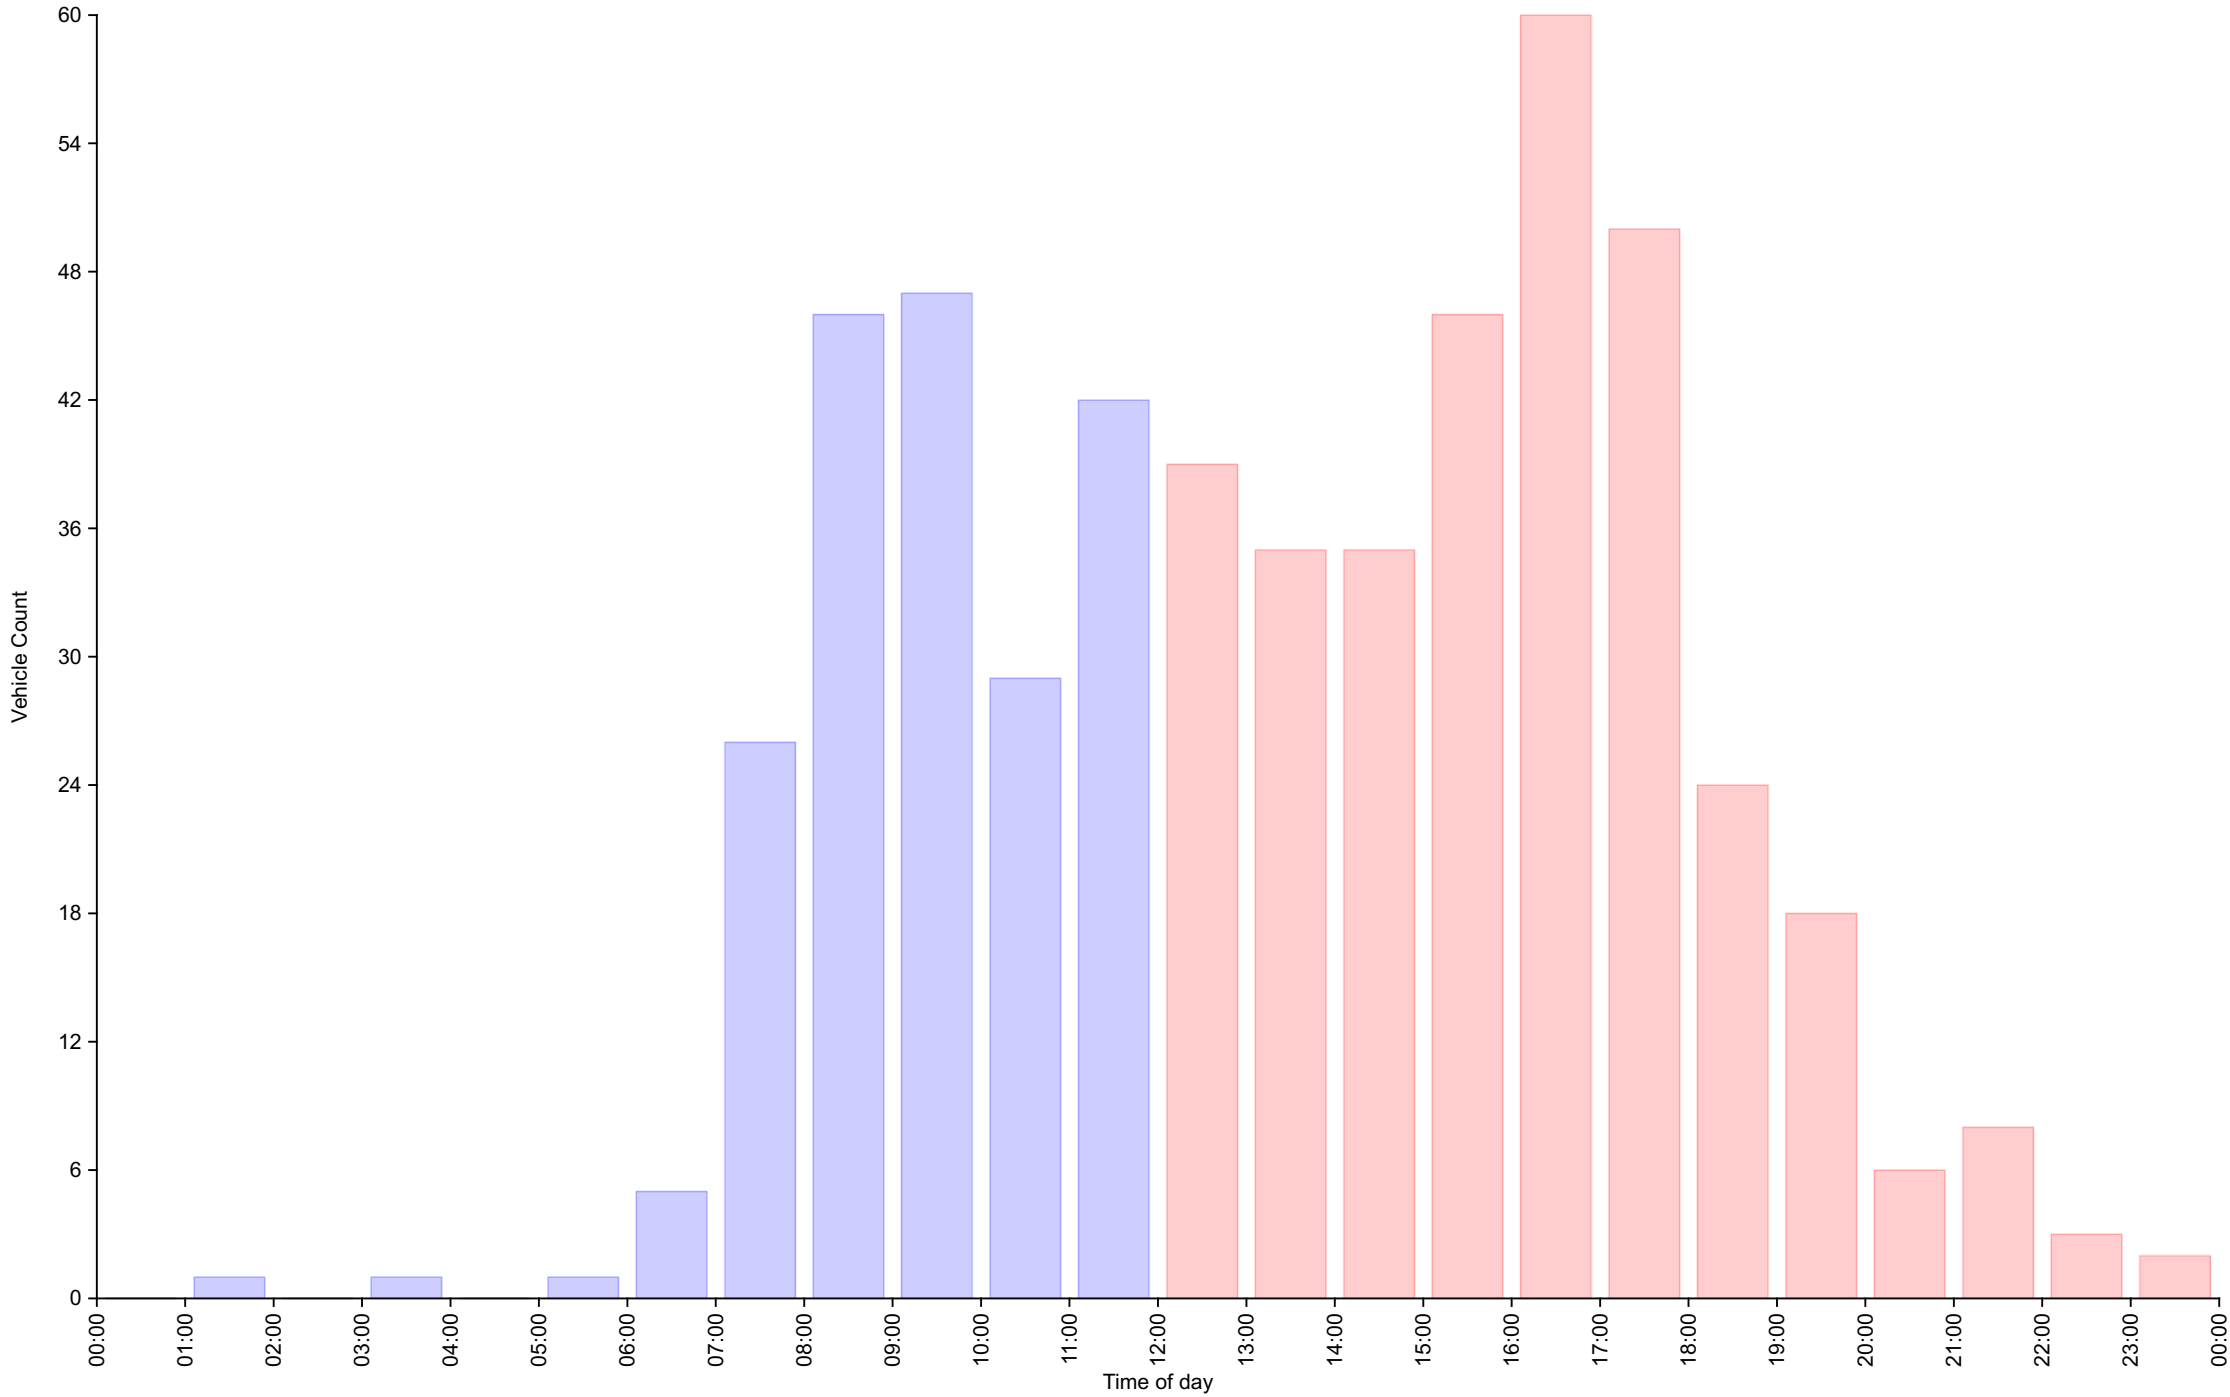

Traffic Report

November - Kew Pendra

Daily Overview for Thu Nov 4 2021

Vehicle Speed Classes (Mph)

	<10	10 20	20 30	30 40	40 50	50 60	60 70	70 80	80 90	90 100	>100	Total	85th Percentile
00:00	0	0	0	0	0	0	0	0	0	0	0	0	0.0
01:00	0	0	0	1	0	0	0	0	0	0	0	1	35.4
02:00	0	0	0	0	0	0	0	0	0	0	0	0	0.0
03:00	0	1	0	0	0	0	0	0	0	0	0	1	15.9
04:00	0	0	0	0	0	0	0	0	0	0	0	0	0.0
05:00	0	0	0	1	0	0	0	0	0	0	0	1	34.1
06:00	0	2	0	3	0	0	0	0	0	0	0	5	37.3
07:00	0	10	3	11	2	0	0	0	0	0	0	26	35.1
08:00	0	12	12	20	2	0	0	0	0	0	0	46	34.6
09:00	0	16	14	16	1	0	0	0	0	0	0	47	34.0
10:00	0	6	9	14	0	0	0	0	0	0	0	29	32.9
11:00	0	4	21	16	1	0	0	0	0	0	0	42	32.9
12:00	0	4	23	11	1	0	0	0	0	0	0	39	33.1
13:00	0	3	24	8	0	0	0	0	0	0	0	35	32.3
14:00	0	8	16	11	0	0	0	0	0	0	0	35	32.9
15:00	0	8	18	18	2	0	0	0	0	0	0	46	33.1
16:00	0	7	18	33	2	0	0	0	0	0	0	60	35.3
17:00	0	4	25	20	1	0	0	0	0	0	0	50	32.6
18:00	0	7	3	14	0	0	0	0	0	0	0	24	33.4
19:00	0	4	9	5	0	0	0	0	0	0	0	18	30.3
20:00	0	0	2	4	0	0	0	0	0	0	0	6	35.2
21:00	0	1	3	3	1	0	0	0	0	0	0	8	36.6
22:00	0	1	1	1	0	0	0	0	0	0	0	3	32.4
23:00	0	1	0	1	0	0	0	0	0	0	0	2	28.6
AM Total	0	51	59	82	6	0	0	0	0	0	0		
PM Total	0	48	142	129	7	0	0	0	0	0	0		

Total	0	99	201	211	13	0	0	0	0	0	0		
Percent	0.00%	18.89%	38.36%	40.27%	2.48%	0.00%	0.00%	0.00%	0.00%	0.00%	0.00%		

Total Vehicles : 524
30th Percentile : 25.3 MPH
50th Percentile : 28.0 MPH
85th Percentile : 33.8 MPH
95th Percentile : 37.3 MPH
Average Speed : 27.5 MPH
Highest Speed : 45.9 MPH

Vehicle Counts By Hour

Daily Overview for Thu Nov 4 2021
(60 Minute Resolution)