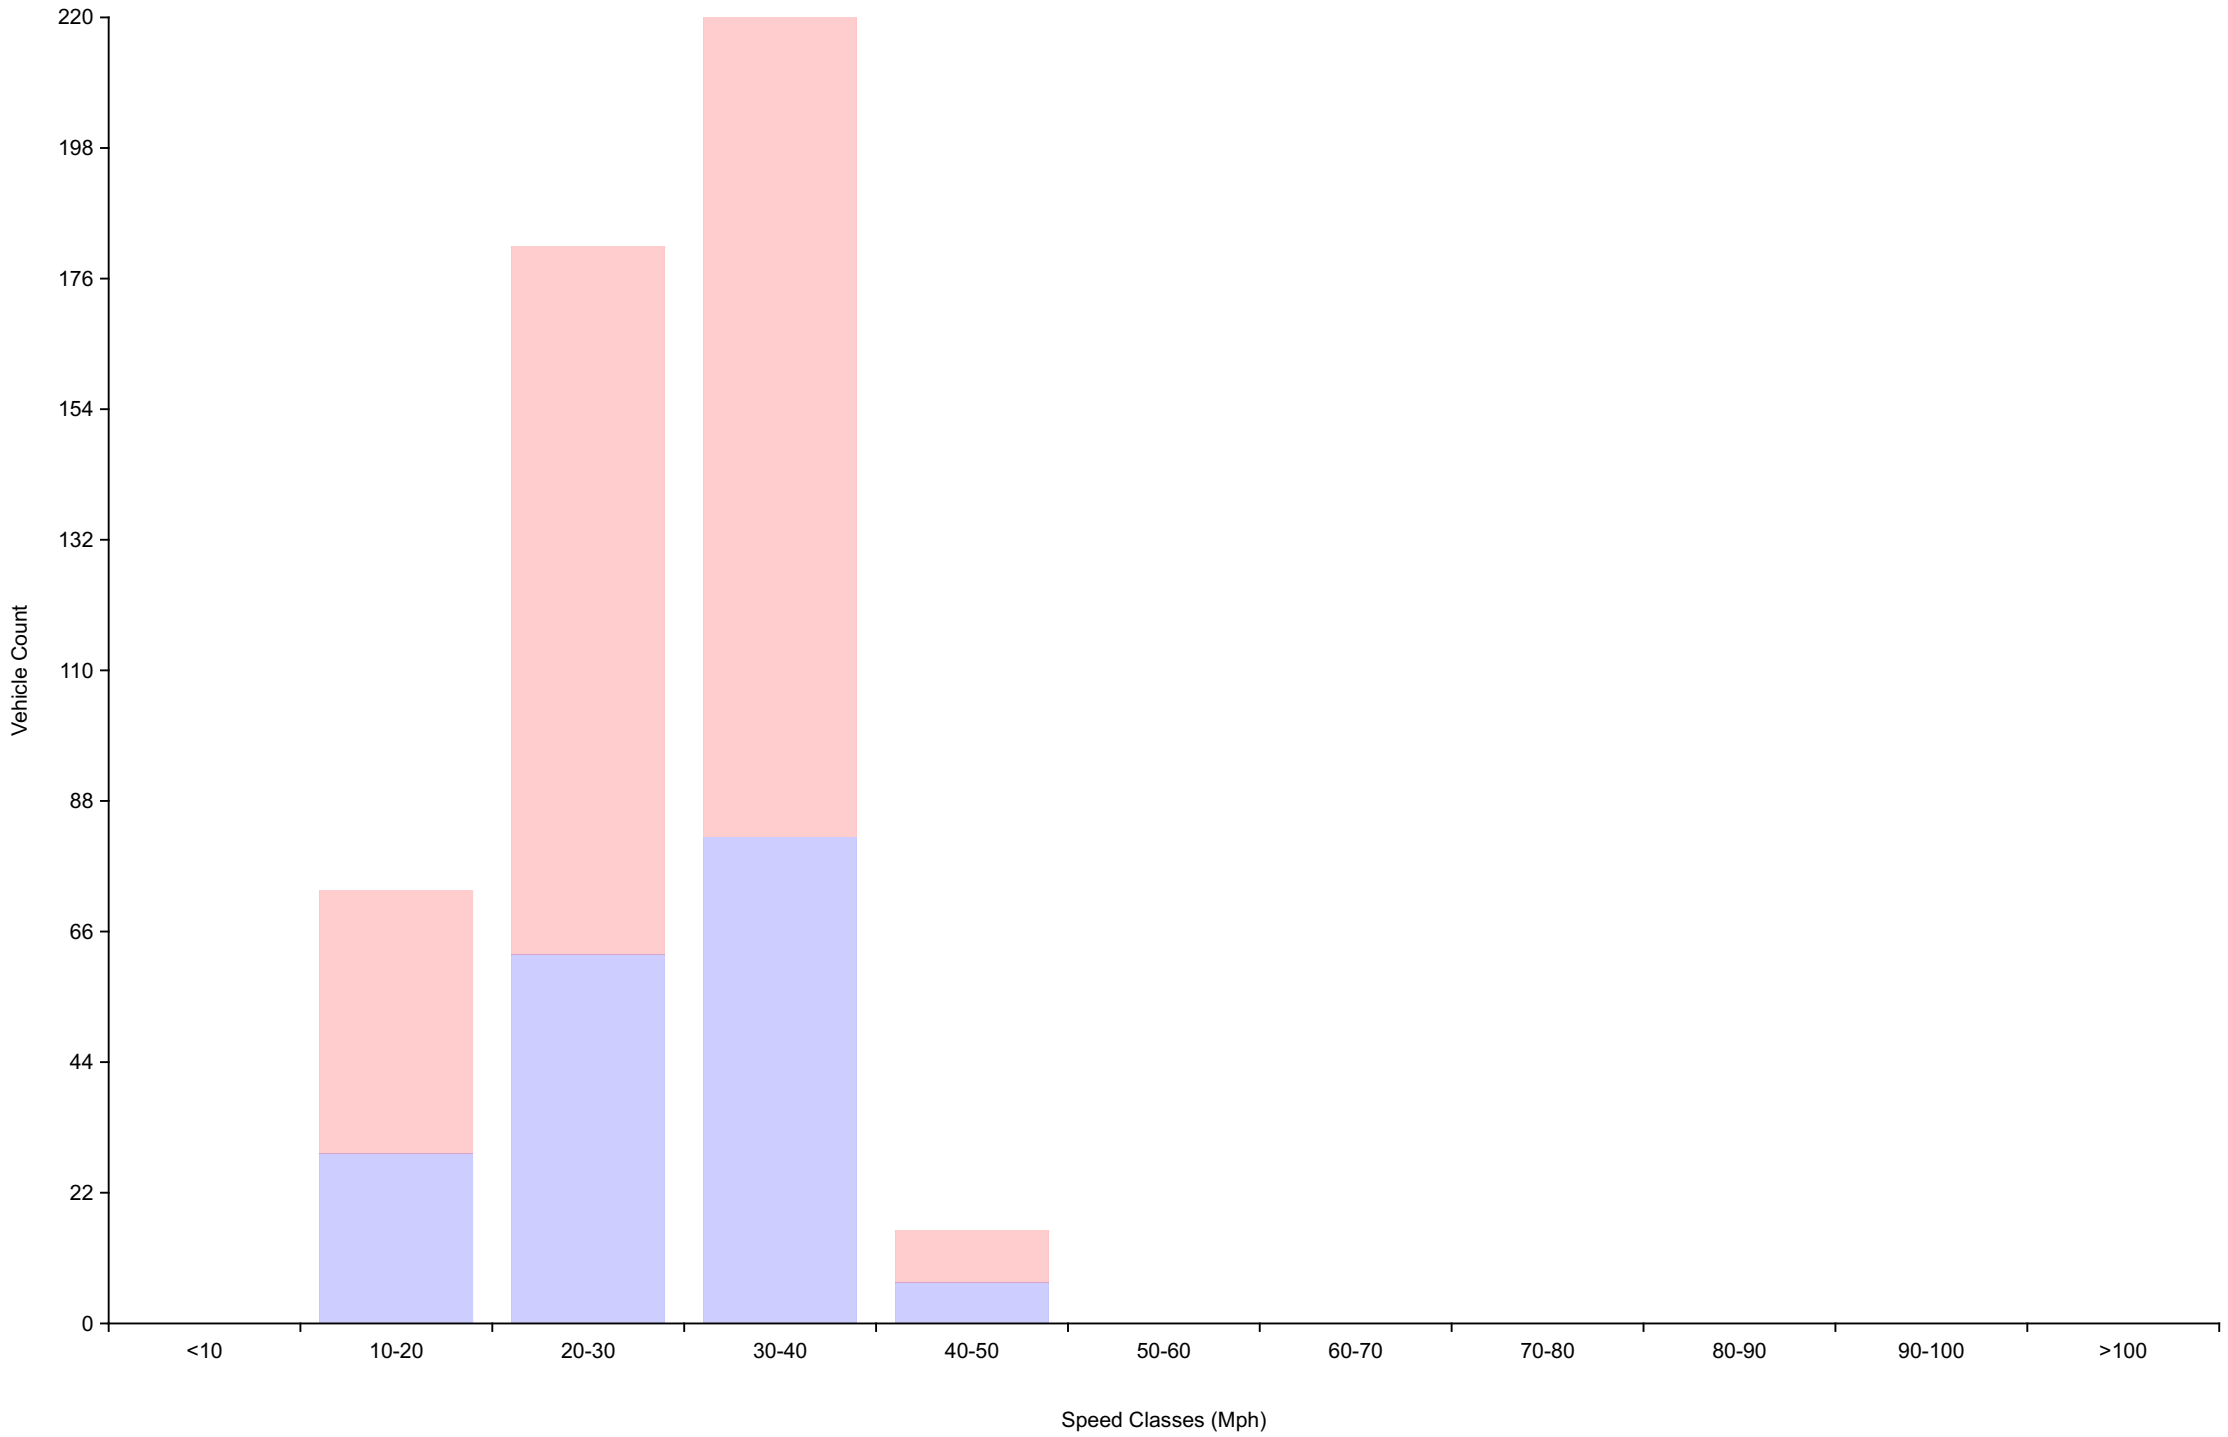

Vehicle Counts By Speed Class

Daily Overview for Wed Nov 3 2021