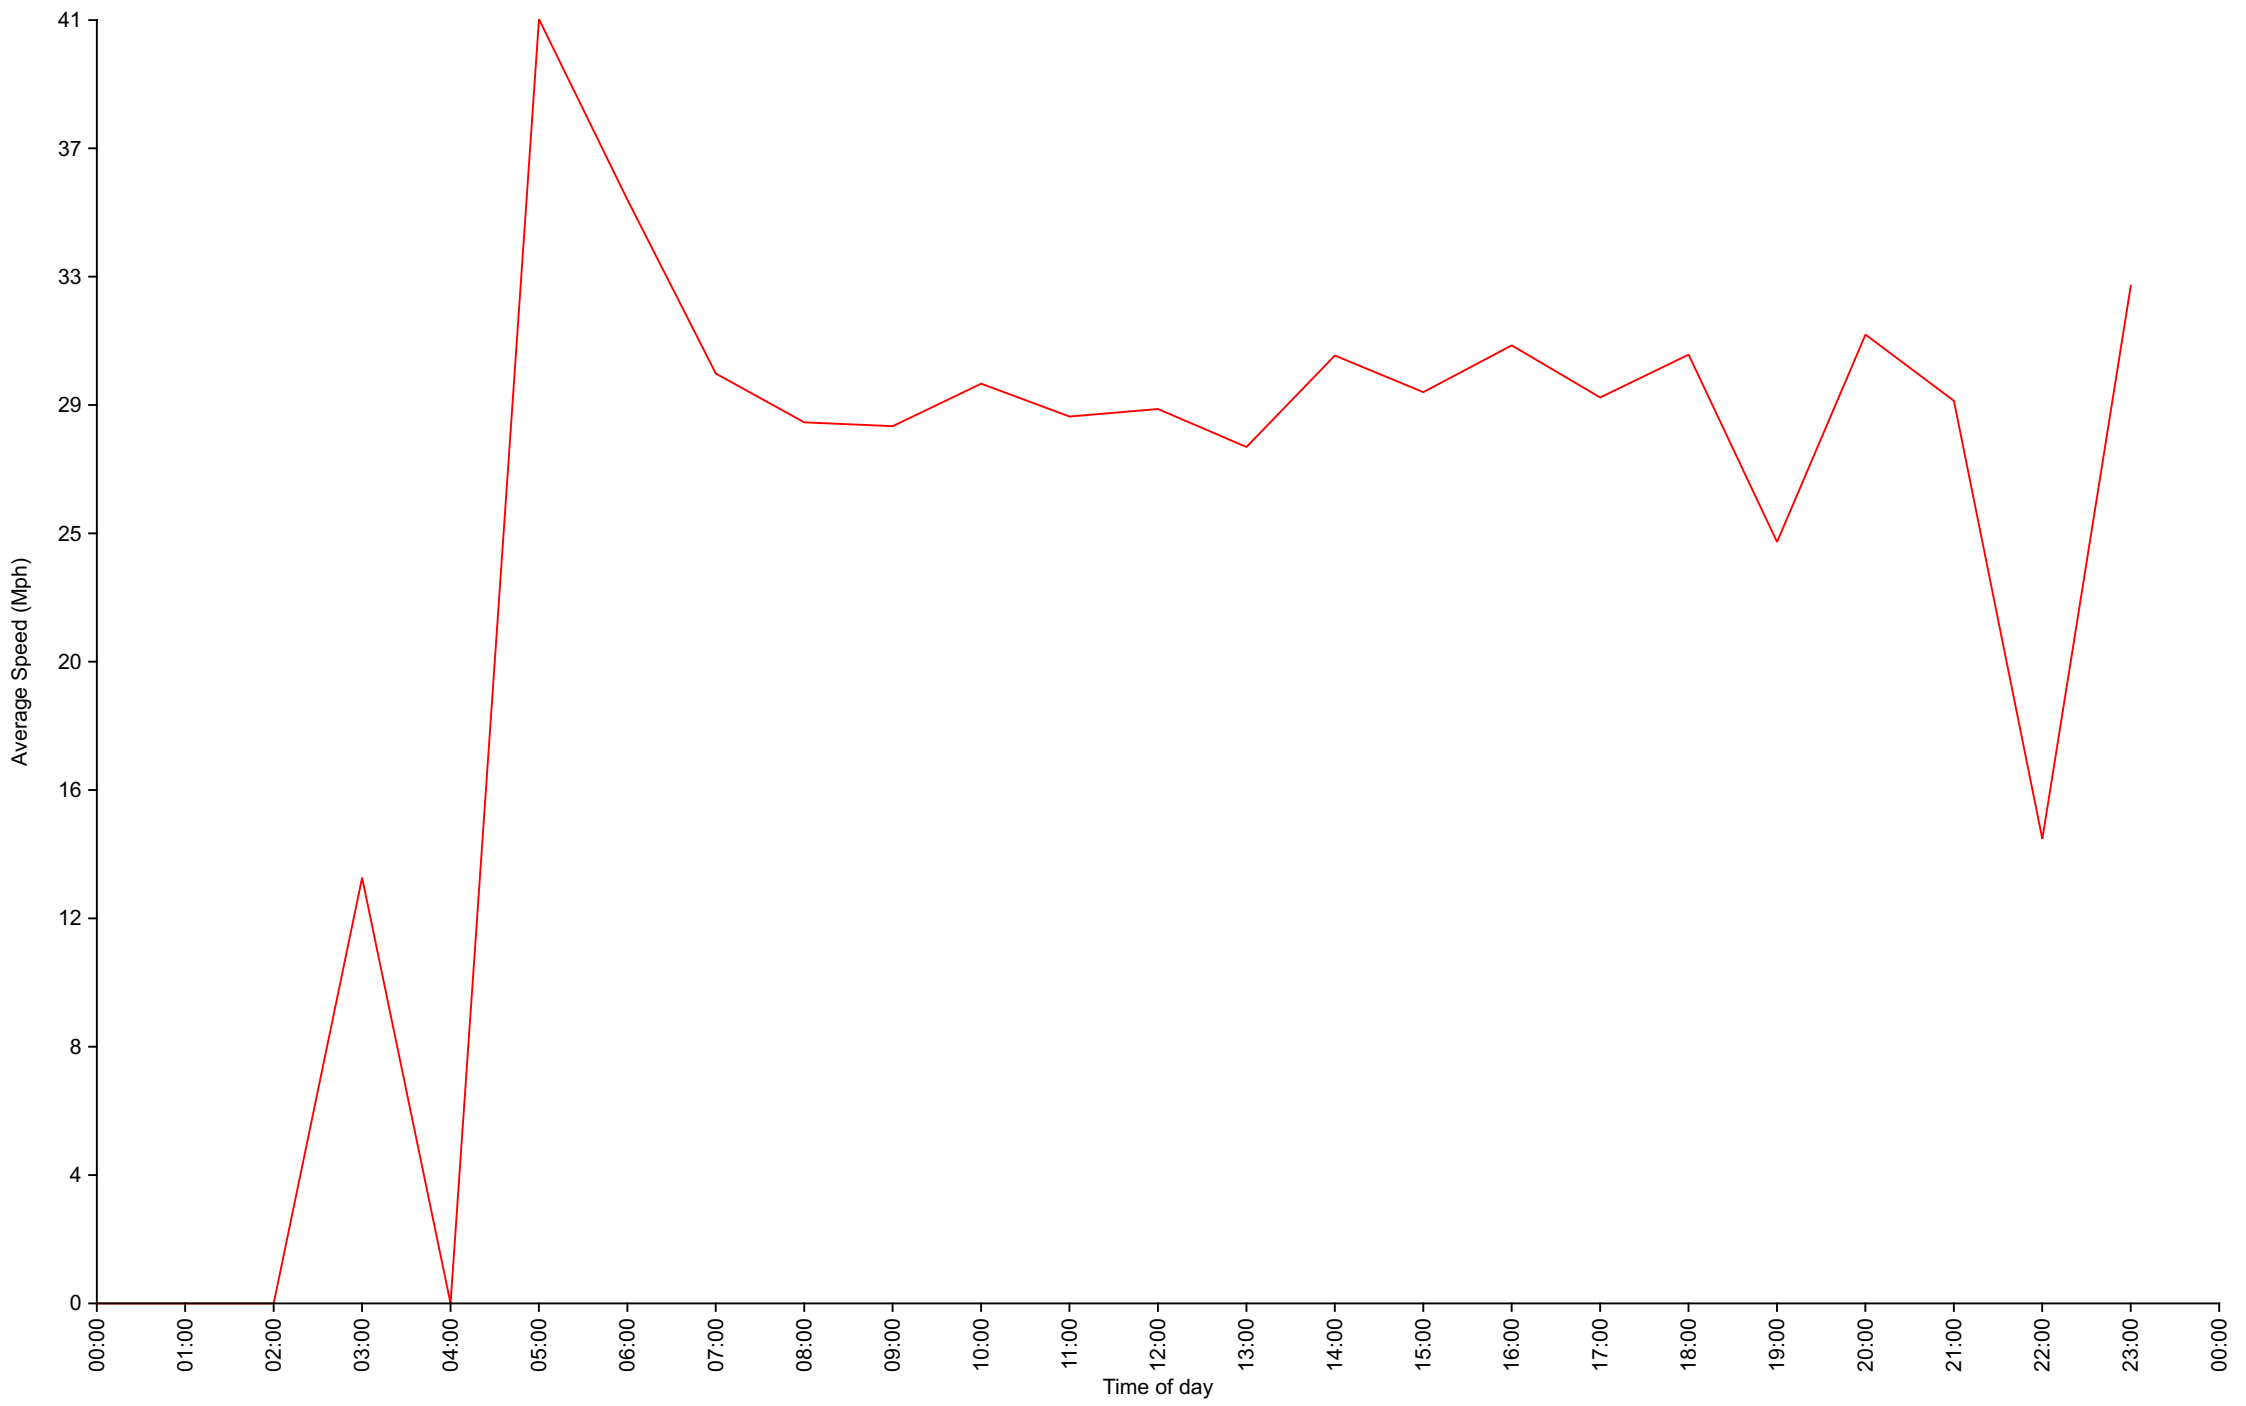

Vehicle Counts By Hour

Daily Overview for Mon Nov 29 2021
(60 Minute Resolution)

Vehicle Counts By Speed Class

Daily Overview for Mon Nov 29 2021

Average Speed By Hour
Daily Overview for Mon Nov 29 2021
(60 Minute Resolution)