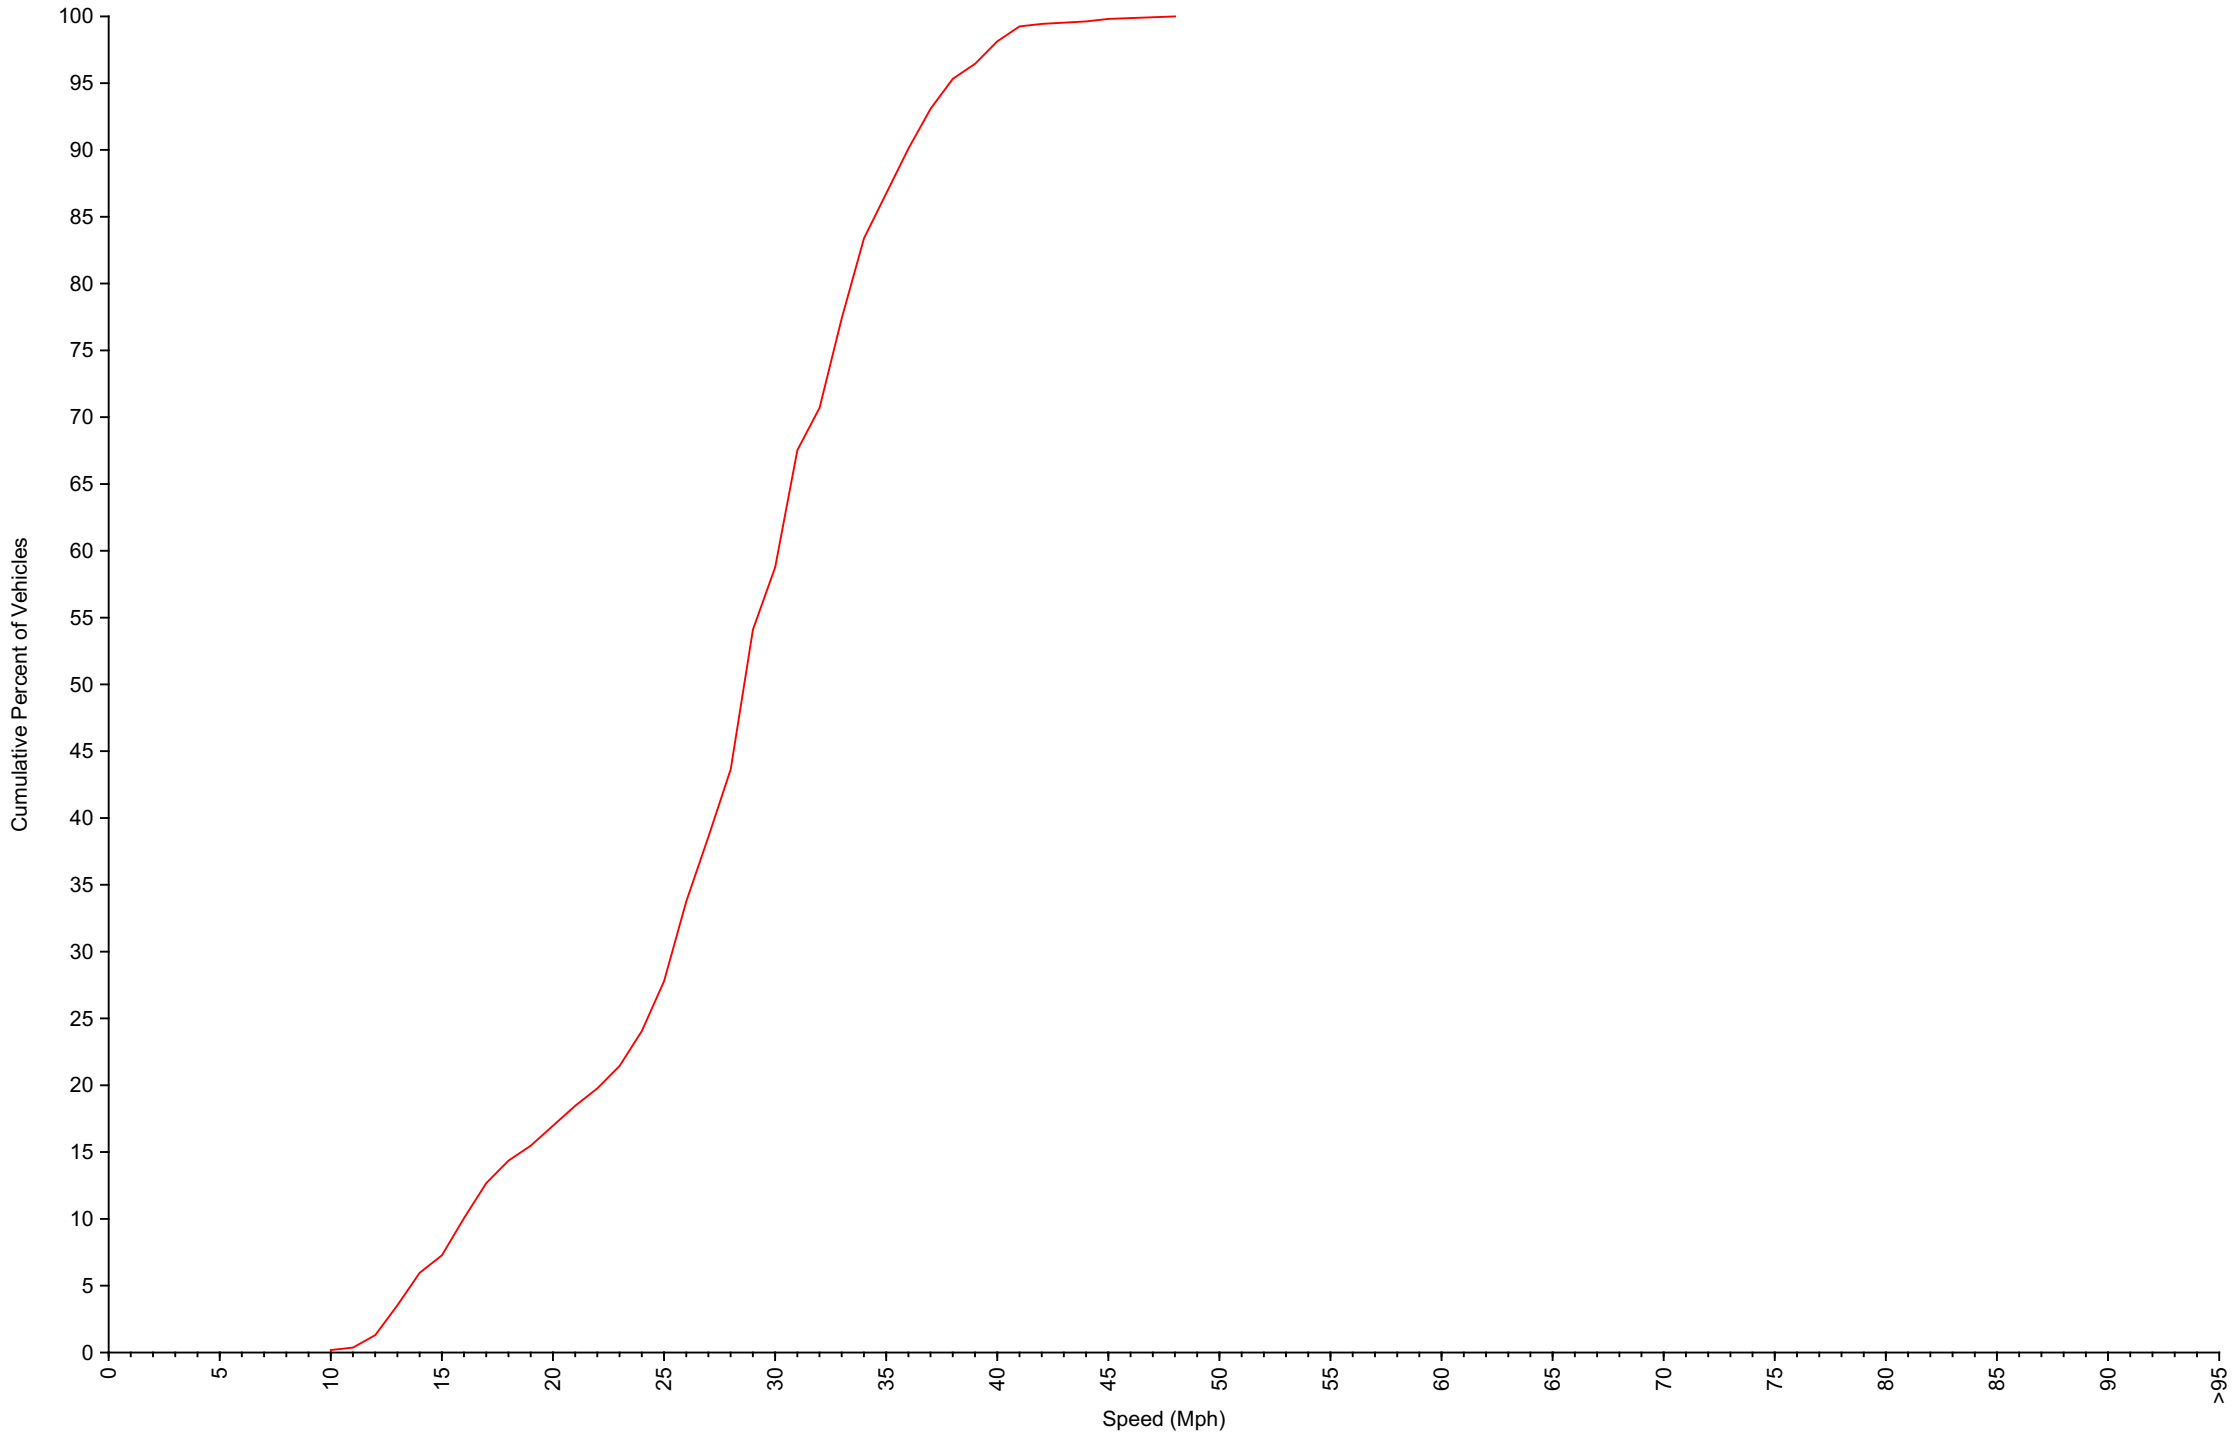

Cumulative Speed Distribution Curve

Daily Overview for Wed Nov 17 2021

Traffic Report

November - Kew Pendra

Daily Overview for Thu Nov 18 2021

Vehicle Speed Classes (Mph)

	Vehicle Speed Classes (Mph)												Total	85th Percentile	
	<10	10 20	20 30	30 40	40 50	50 60	60 70	70 80	80 90	90 100	>100				
00:00	0	0	0	0	0	0	0	0	0	0	0	0	0	0	0.0
01:00	0	0	0	0	0	0	0	0	0	0	0	0	0	0	0.0
02:00	0	0	0	1	0	0	0	0	0	0	0	0	1	34.0	
03:00	0	1	0	0	0	0	0	0	0	0	0	0	1	18.5	
04:00	0	2	0	0	0	0	0	0	0	0	0	0	2	14.7	
05:00	0	0	0	1	1	0	0	0	0	0	0	0	2	42.3	
06:00	0	2	5	2	1	0	0	0	0	0	0	0	10	34.5	
07:00	0	8	4	10	4	0	0	0	0	0	0	0	26	38.4	
08:00	0	10	16	21	3	0	0	0	0	0	0	0	50	35.4	
09:00	0	11	19	24	2	0	0	0	0	0	0	0	56	35.1	
10:00	0	2	19	19	3	0	0	0	0	0	0	0	43	34.9	
11:00	0	2	16	14	1	0	0	0	0	0	0	0	33	33.7	
12:00	0	3	15	23	1	0	0	0	0	0	0	0	42	34.9	
13:00	0	4	16	23	2	0	0	0	0	0	0	0	45	34.6	
14:00	0	11	13	15	0	0	0	0	0	0	0	0	39	33.4	
15:00	0	8	12	18	1	0	0	0	0	0	0	0	39	33.1	
16:00	0	5	20	29	2	0	0	0	0	0	0	0	56	34.1	
17:00	0	6	12	11	0	0	0	0	0	0	0	0	29	34.6	
18:00	0	2	5	5	0	0	0	0	0	0	0	0	12	33.2	
19:00	0	4	5	5	0	0	0	0	0	0	0	0	14	32.9	
20:00	0	0	4	4	0	0	0	0	0	0	0	0	8	30.8	
21:00	0	1	3	3	1	0	0	0	0	0	0	0	8	33.6	
22:00	0	1	0	1	1	0	0	0	0	0	0	0	3	37.0	
23:00	0	0	1	1	0	0	0	0	0	0	0	0	2	32.5	

AM Total	0	38	79	92	15	0	0	0	0	0	0	0		
PM Total	0	45	106	138	8	0	0	0	0	0	0	0		

Total	0	83	185	230	23	0	0	0	0	0	0	0		
Percent	0.00%	15.93%	35.51%	44.15%	4.41%	0.00%	0.00%	0.00%	0.00%	0.00%	0.00%	0.00%		

Total Vehicles : 521
30th Percentile : 25.5 MPH
50th Percentile : 28.8 MPH
85th Percentile : 34.7 MPH
95th Percentile : 38.0 MPH
Average Speed : 28.4 MPH
Highest Speed : 48.0 MPH