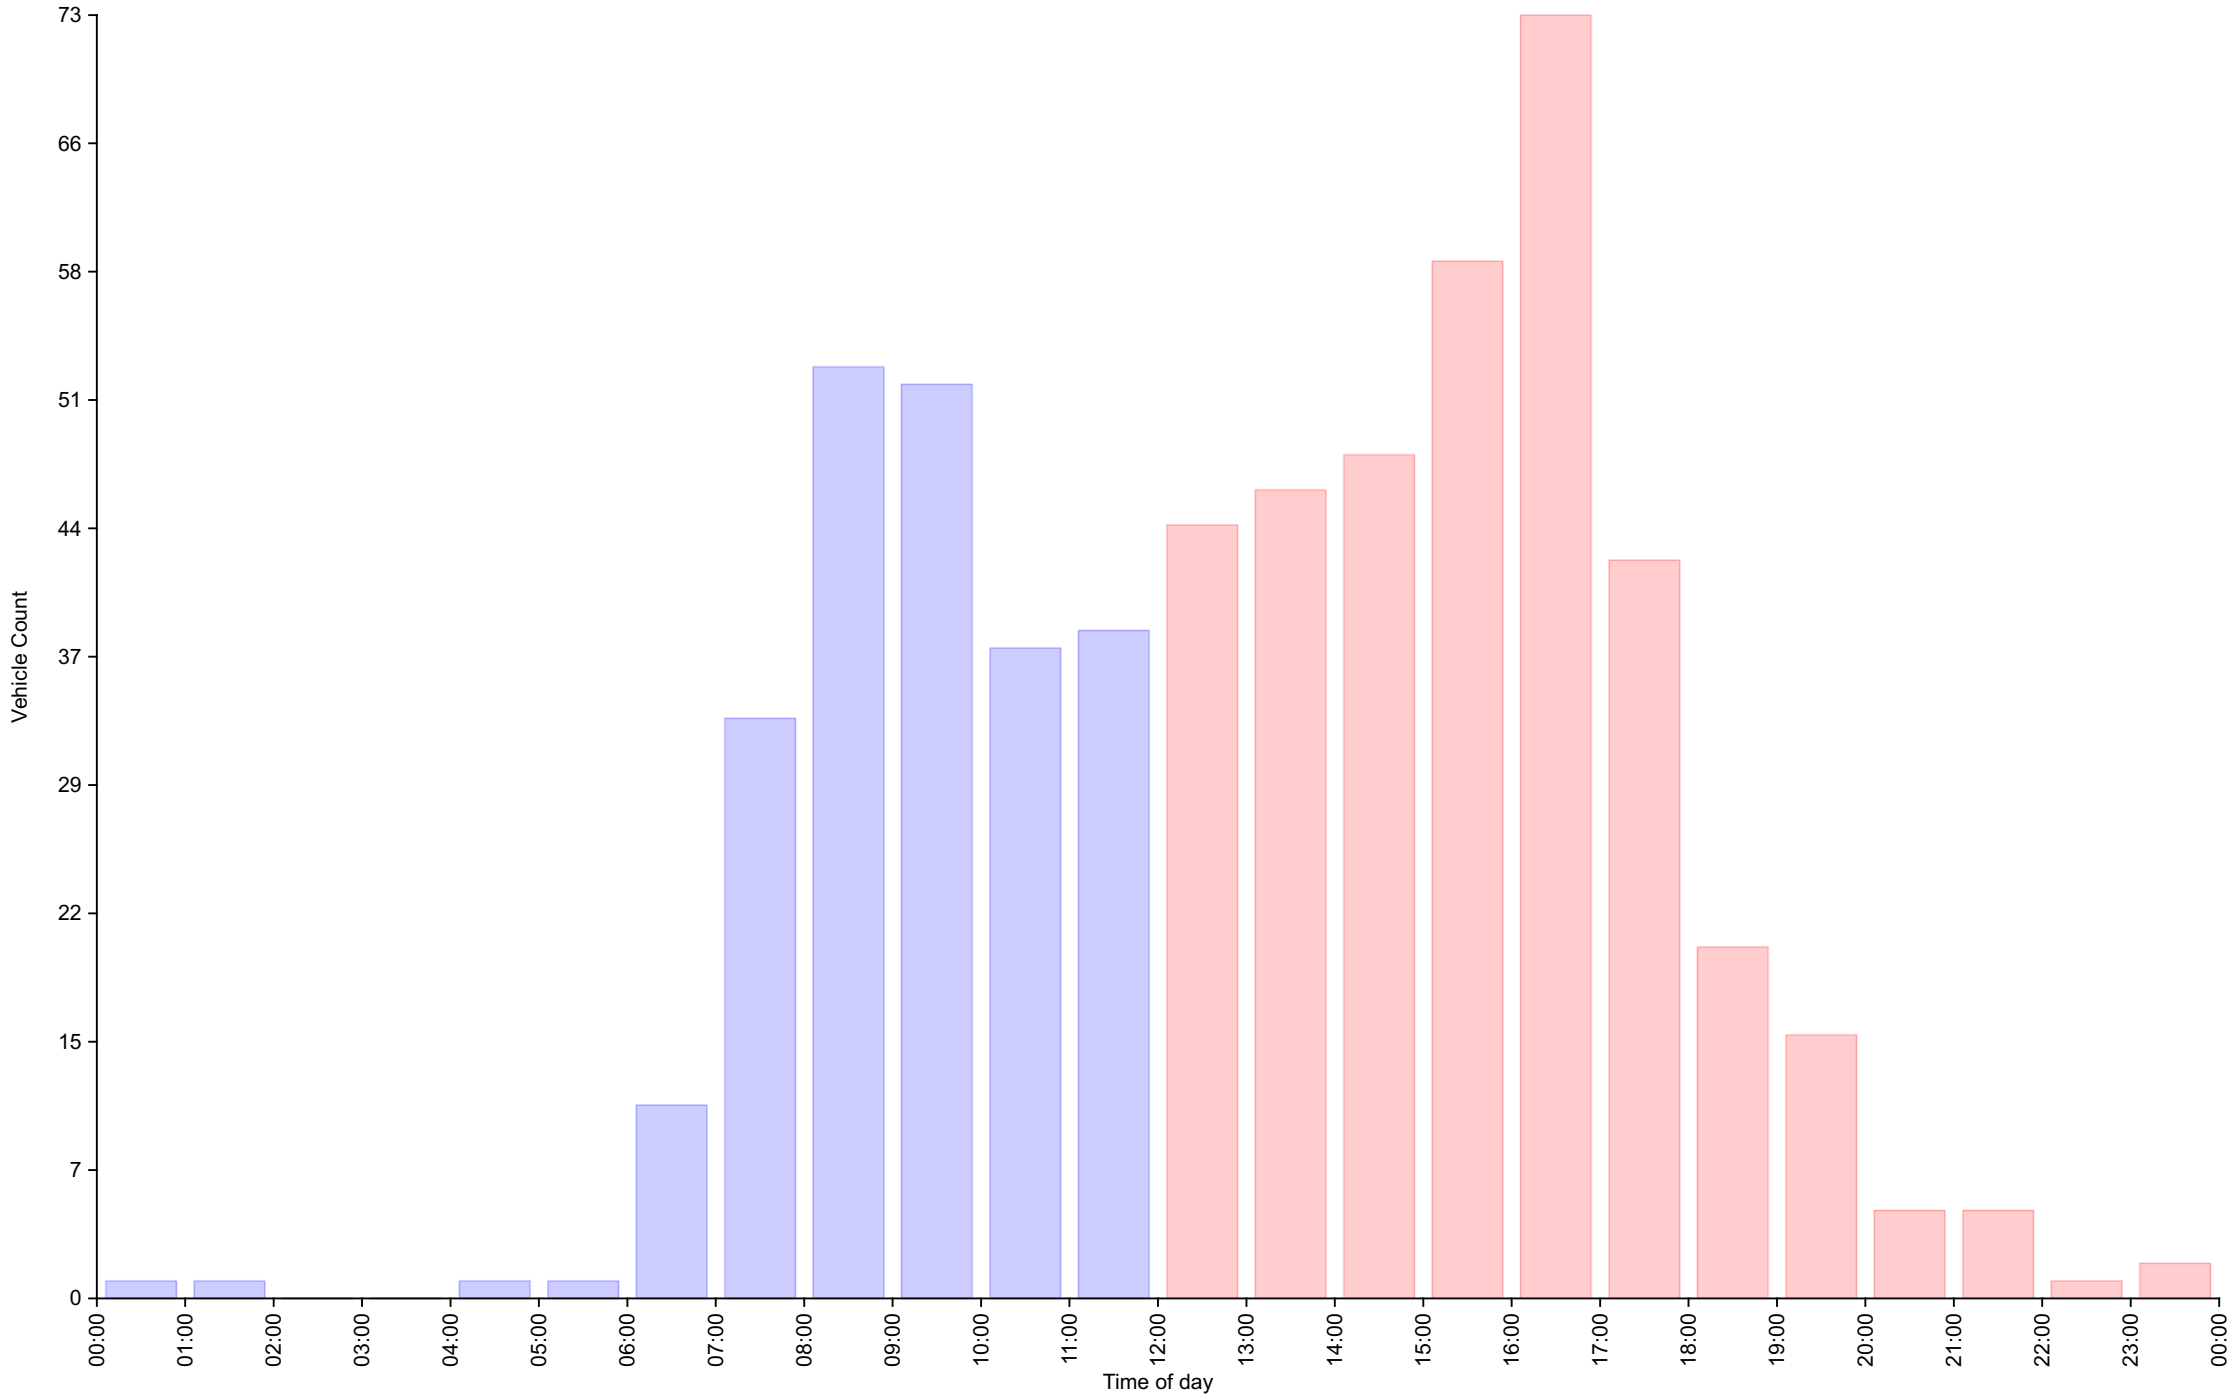

Traffic Report

November - Kew Pendra

Daily Overview for Wed Nov 24 2021

Vehicle Speed Classes (Mph)

	<10	10 20	20 30	30 40	40 50	50 60	60 70	70 80	80 90	90 100	>100	Total	85th Percentile
00:00	0	1	0	0	0	0	0	0	0	0	0	1	16.3
01:00	0	1	0	0	0	0	0	0	0	0	0	1	18.1
02:00	0	0	0	0	0	0	0	0	0	0	0	0	0.0
03:00	0	0	0	0	0	0	0	0	0	0	0	0	0.0
04:00	0	1	0	0	0	0	0	0	0	0	0	1	15.2
05:00	0	0	0	0	1	0	0	0	0	0	0	1	41.5
06:00	0	3	2	4	2	0	0	0	0	0	0	11	39.0
07:00	0	10	6	15	2	0	0	0	0	0	0	33	35.4
08:00	0	10	18	25	0	0	0	0	0	0	0	53	34.0
09:00	0	6	21	21	4	0	0	0	0	0	0	52	36.2
10:00	0	6	13	17	1	0	0	0	0	0	0	37	34.8
11:00	0	7	12	18	1	0	0	0	0	0	0	38	33.7
12:00	0	9	18	15	2	0	0	0	0	0	0	44	32.1
13:00	1	12	16	17	0	0	0	0	0	0	0	46	33.4
14:00	0	5	24	19	0	0	0	0	0	0	0	48	32.8
15:00	0	6	20	31	2	0	0	0	0	0	0	59	35.1
16:00	0	9	30	32	2	0	0	0	0	0	0	73	33.4
17:00	0	3	25	14	0	0	0	0	0	0	0	42	30.7
18:00	0	4	4	11	1	0	0	0	0	0	0	20	34.0
19:00	0	2	6	5	2	0	0	0	0	0	0	15	38.3
20:00	0	1	1	3	0	0	0	0	0	0	0	5	34.3
21:00	0	1	1	2	1	0	0	0	0	0	0	5	39.5
22:00	0	0	0	0	1	0	0	0	0	0	0	1	40.7
23:00	0	1	1	0	0	0	0	0	0	0	0	2	24.4
AM Total	0	45	72	100	11	0	0	0	0	0	0		
PM Total	1	53	146	149	11	0	0	0	0	0	0		

Total	1	98	218	249	22	0	0	0	0	0	0		
Percent	0.17%	16.67%	37.07%	42.35%	3.74%	0.00%	0.00%	0.00%	0.00%	0.00%	0.00%		

Total Vehicles : 588
30th Percentile : 25.4 MPH
50th Percentile : 28.5 MPH
85th Percentile : 34.2 MPH
95th Percentile : 38.0 MPH
Average Speed : 28.0 MPH
Highest Speed : 46.4 MPH

Vehicle Counts By Hour

Daily Overview for Wed Nov 24 2021
(60 Minute Resolution)