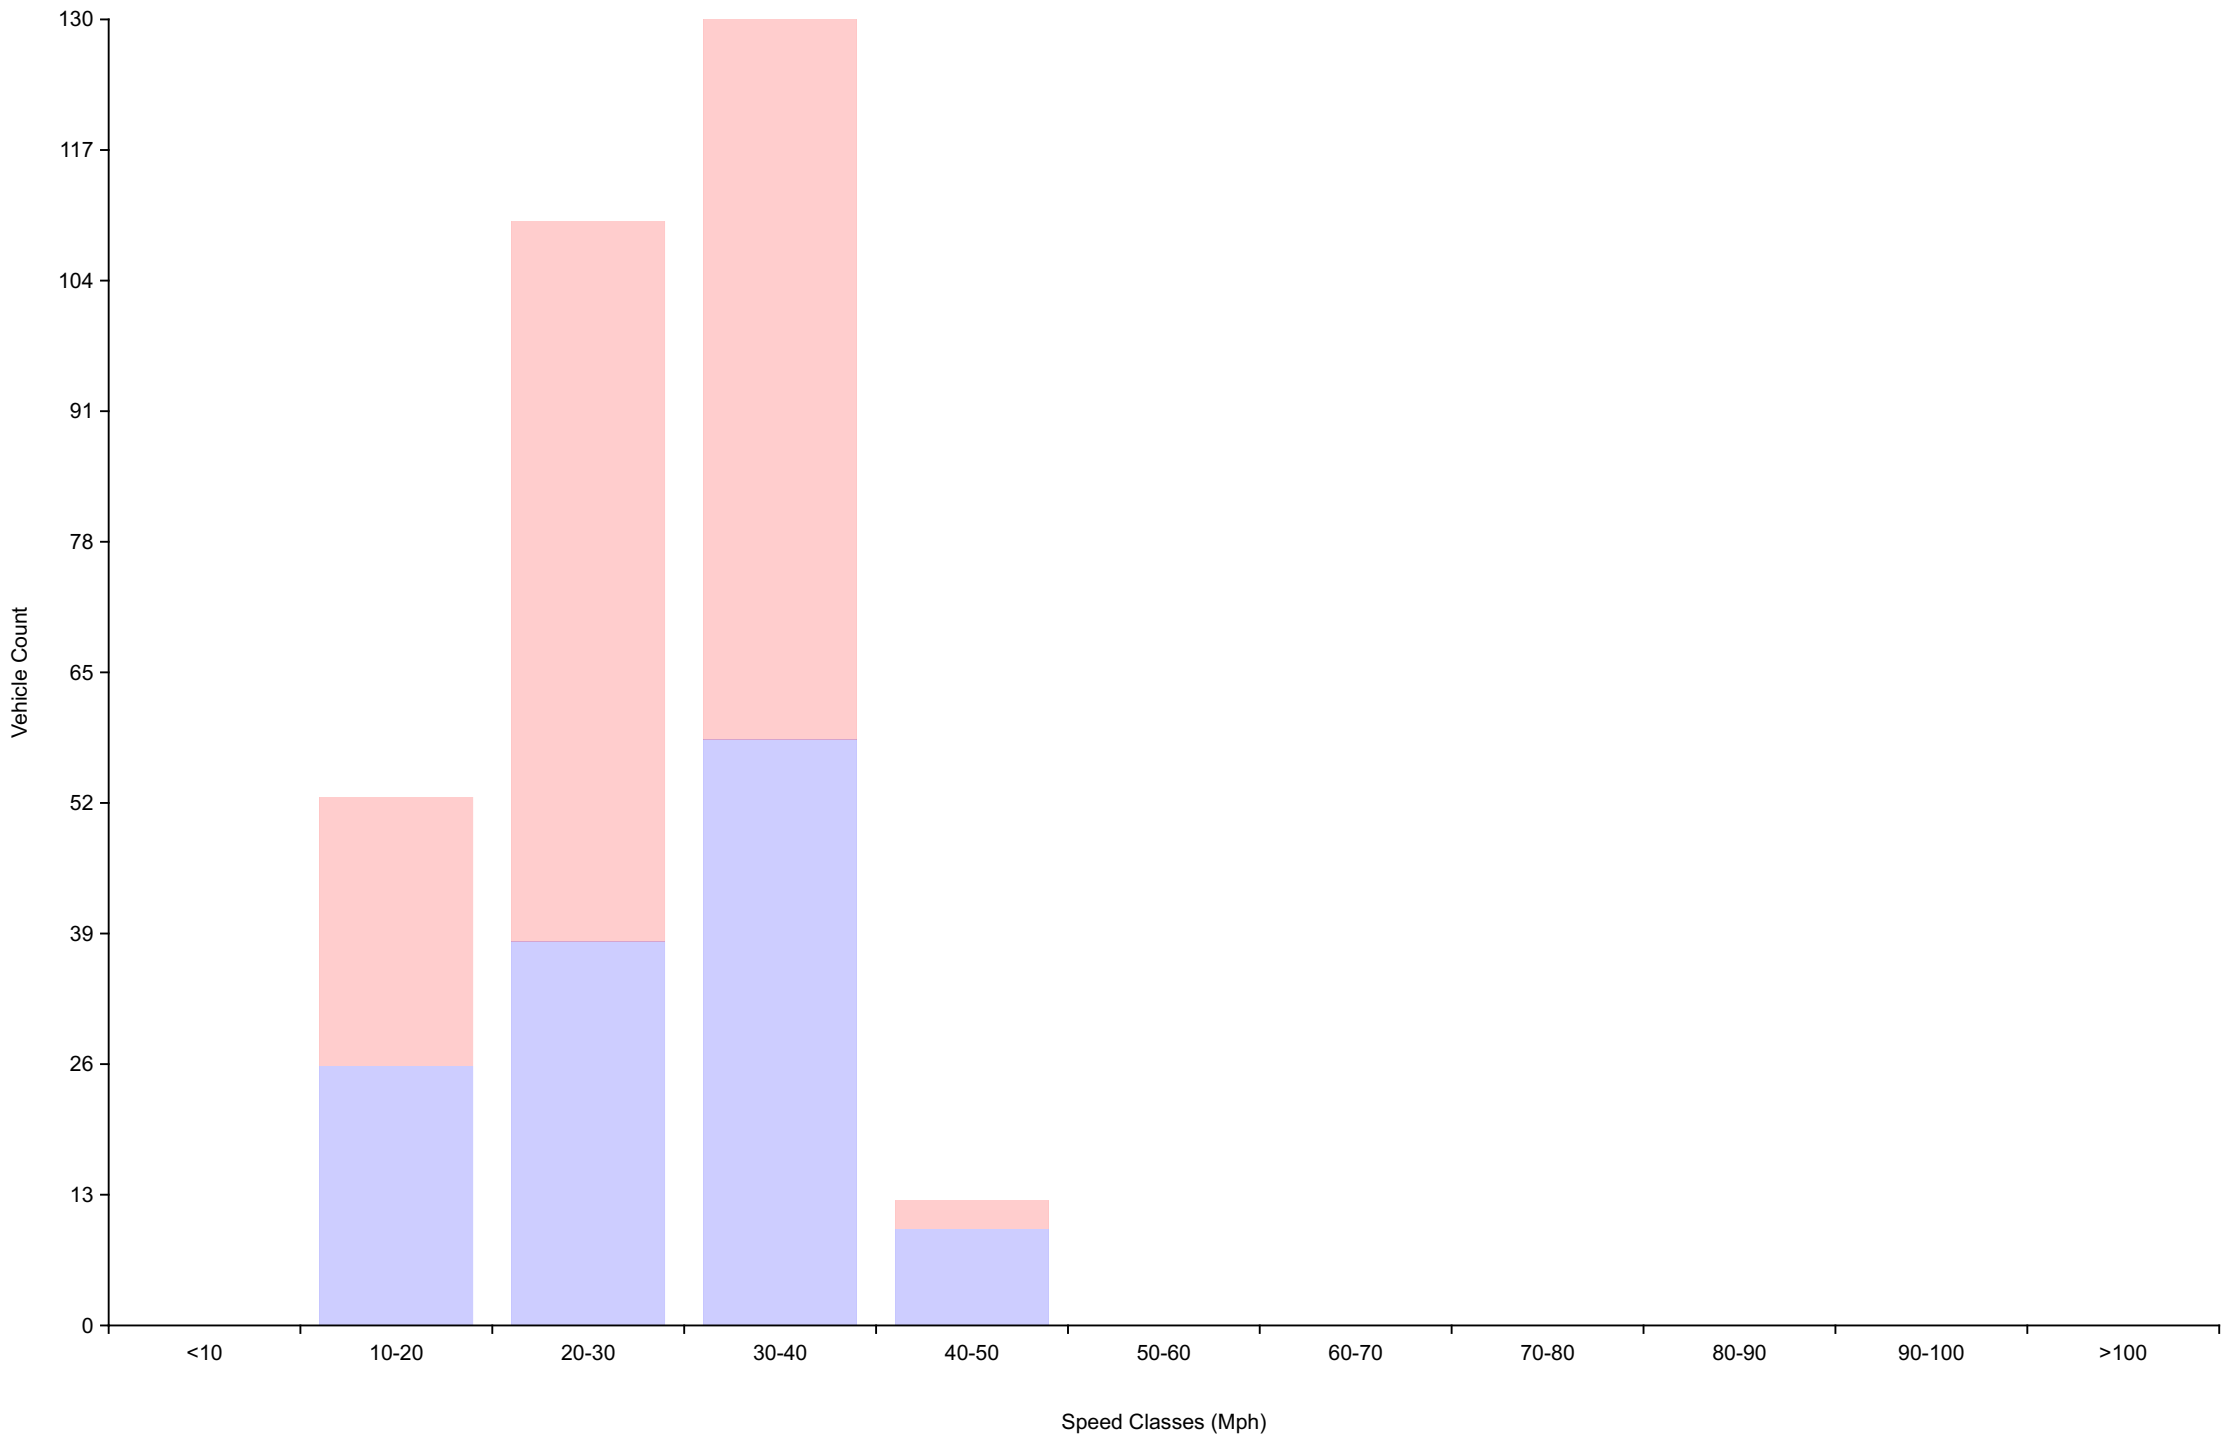

Vehicle Counts By Hour

Daily Overview for Tue Nov 30 2021

(60 Minute Resolution)

Vehicle Counts By Speed Class

Daily Overview for Tue Nov 30 2021

Average Speed By Hour

Daily Overview for Tue Nov 30 2021

(60 Minute Resolution)