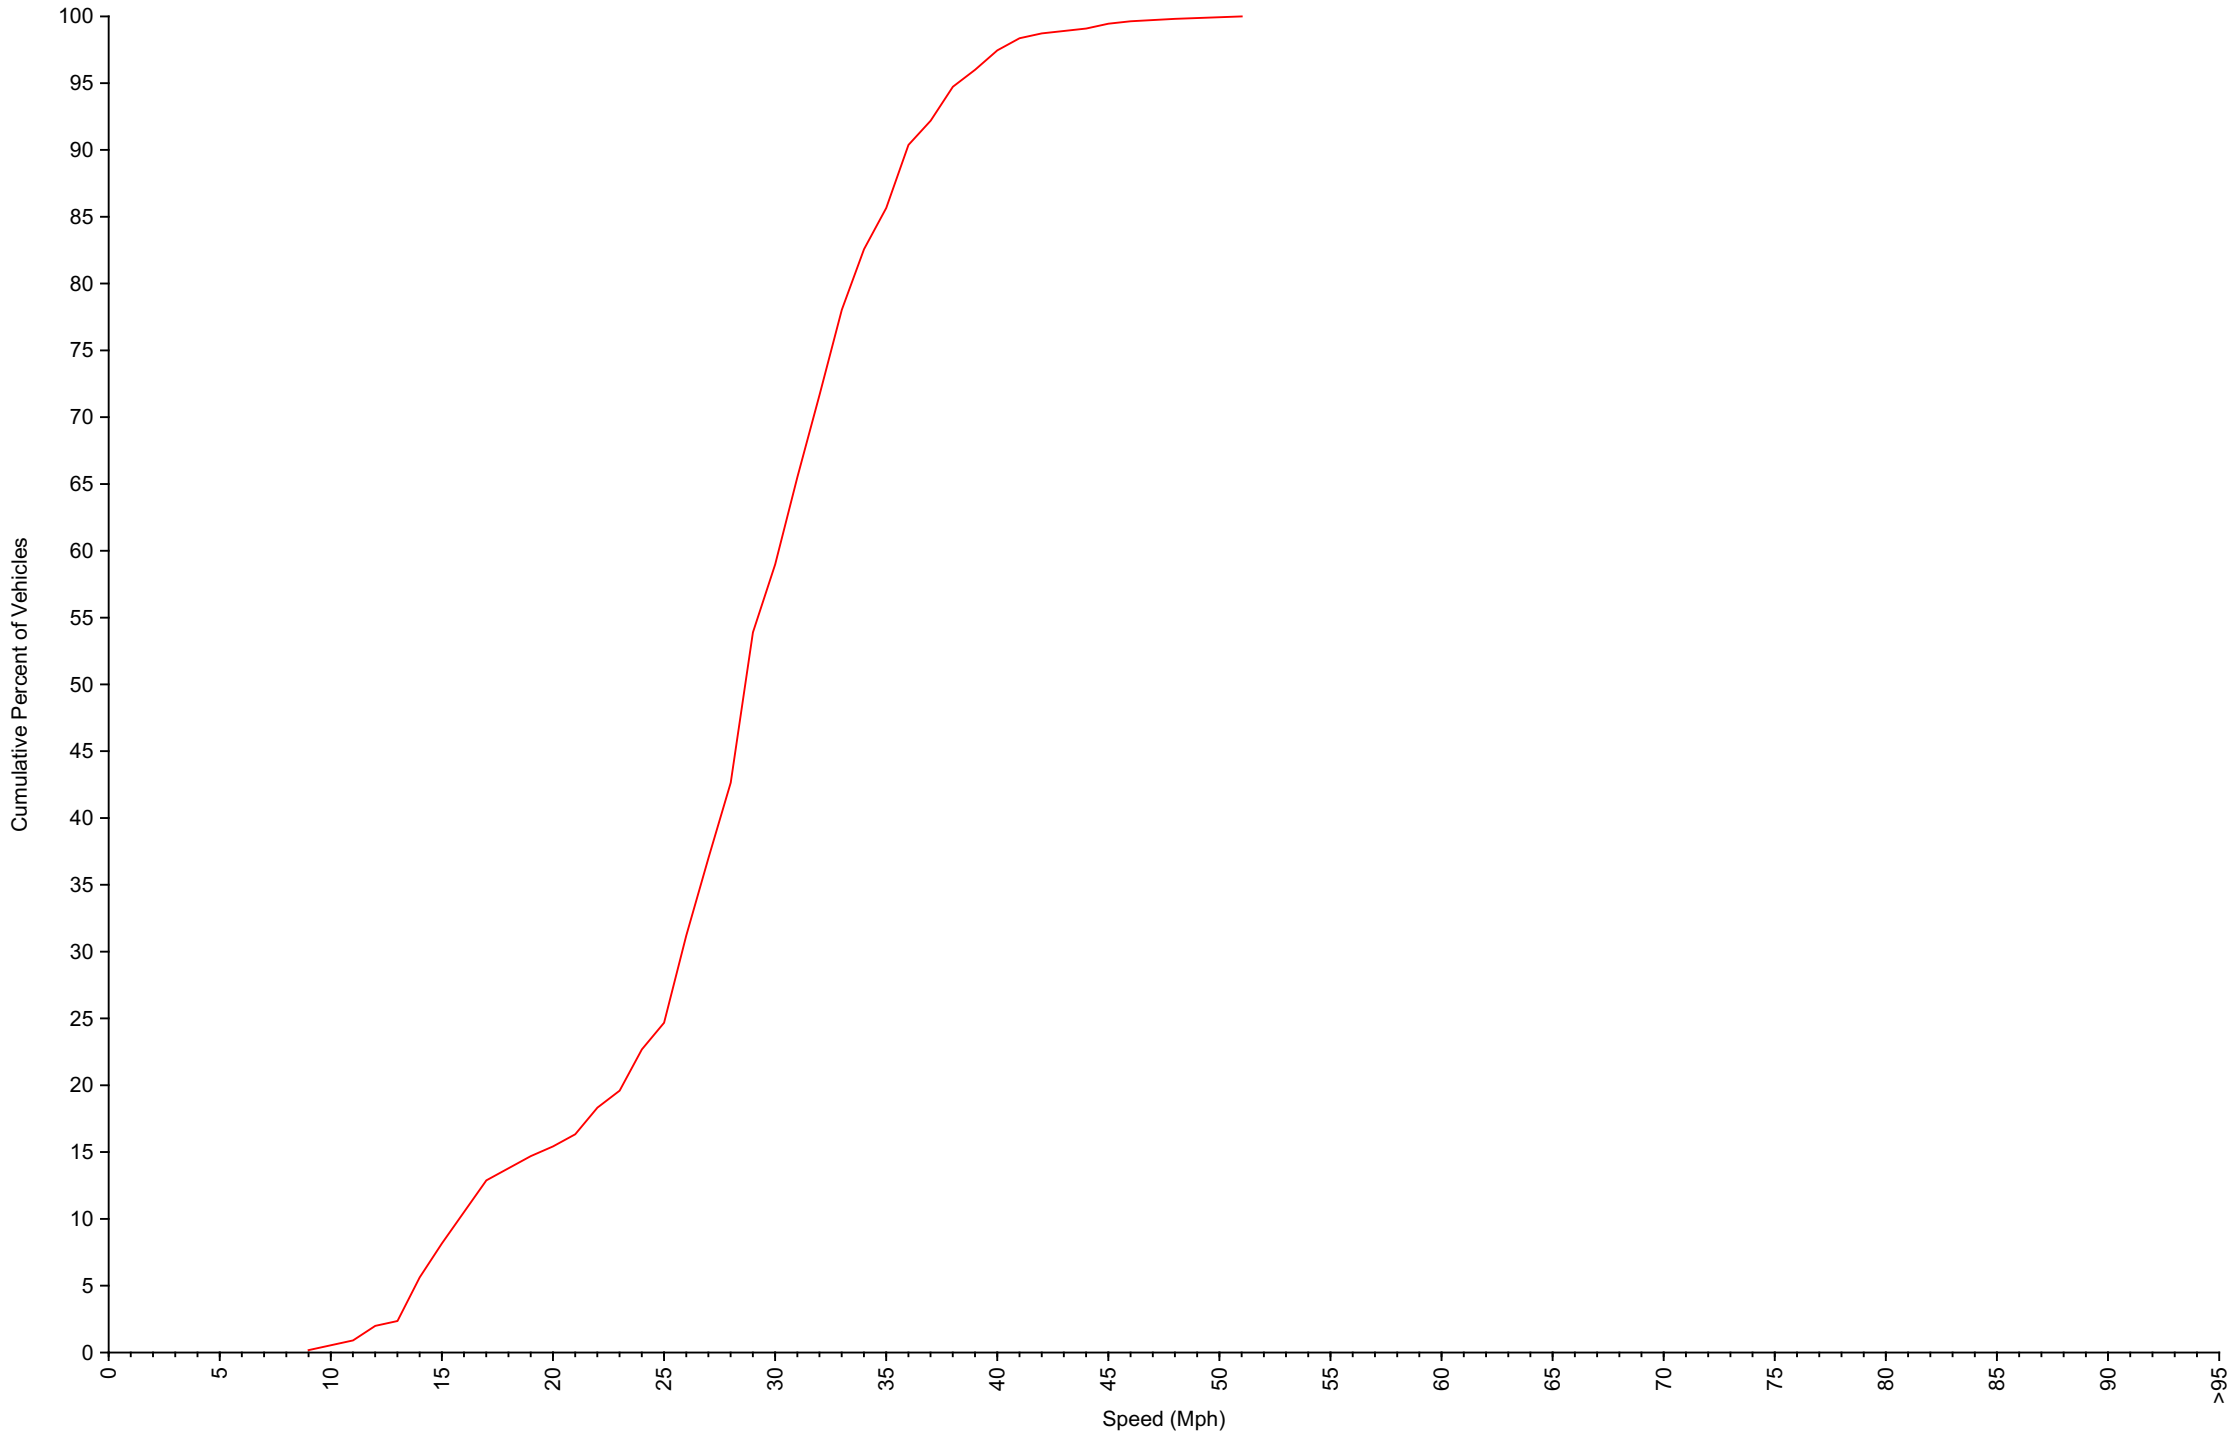

Cumulative Speed Distribution Curve

Daily Overview for Mon Nov 15 2021

Traffic Report

November - Kew Pendra

Daily Overview for Tue Nov 16 2021

Vehicle Speed Classes (Mph)

	<10	10 20	20 30	30 40	40 50	50 60	60 70	70 80	80 90	90 100	>100	Total	85th Percentile
00:00	0	1	0	0	0	0	0	0	0	0	0	1	11.9
01:00	0	0	0	0	0	0	0	0	0	0	0	0	0.0
02:00	0	0	0	0	0	0	0	0	0	0	0	0	0.0
03:00	0	0	0	0	0	0	0	0	0	0	0	0	0.0
04:00	0	1	0	0	0	0	0	0	0	0	0	1	14.7
05:00	0	0	0	0	0	0	0	0	0	0	0	0	0.0
06:00	0	2	6	4	1	0	0	0	0	0	0	13	36.1
07:00	0	12	7	11	0	0	0	0	0	0	0	30	34.0
08:00	0	6	13	20	2	0	0	0	0	0	0	41	36.9
09:00	0	10	15	22	0	0	0	0	0	0	0	47	34.0
10:00	0	6	8	6	0	0	0	0	0	0	0	20	32.0
11:00	0	3	5	9	1	0	0	0	0	0	0	18	32.6
12:00	0	1	14	11	0	0	0	0	0	0	0	26	31.6
13:00	0	3	14	16	0	0	0	0	0	0	0	33	33.0
14:00	0	9	16	18	1	0	0	0	0	0	0	44	35.7
15:00	0	10	25	16	2	0	0	0	0	0	0	53	32.5
16:00	0	3	21	32	2	0	0	0	0	0	0	58	33.9
17:00	0	6	21	15	0	0	0	0	0	0	0	42	32.2
18:00	0	5	5	12	0	0	0	0	0	0	0	22	33.7
19:00	0	2	1	8	1	0	0	0	0	0	0	12	33.2
20:00	0	0	1	3	0	0	0	0	0	0	0	4	33.0
21:00	0	4	1	3	0	0	0	0	0	0	0	8	31.6
22:00	0	2	0	0	0	0	0	0	0	0	0	2	16.7
23:00	0	0	1	1	0	0	0	0	0	0	0	2	29.8
AM Total	0	41	54	72	4	0	0	0	0	0	0		
PM Total	0	45	120	135	6	0	0	0	0	0	0		
Total	0	86	174	207	10	0	0	0	0	0	0		
Percent	0.00%	18.03%	36.48%	43.40%	2.10%	0.00%	0.00%	0.00%	0.00%	0.00%	0.00%		

Total Vehicles : 477
30th Percentile : 25.7 MPH
50th Percentile : 28.5 MPH
85th Percentile : 33.7 MPH
95th Percentile : 37.4 MPH
Average Speed : 27.7 MPH
Highest Speed : 49.4 MPH