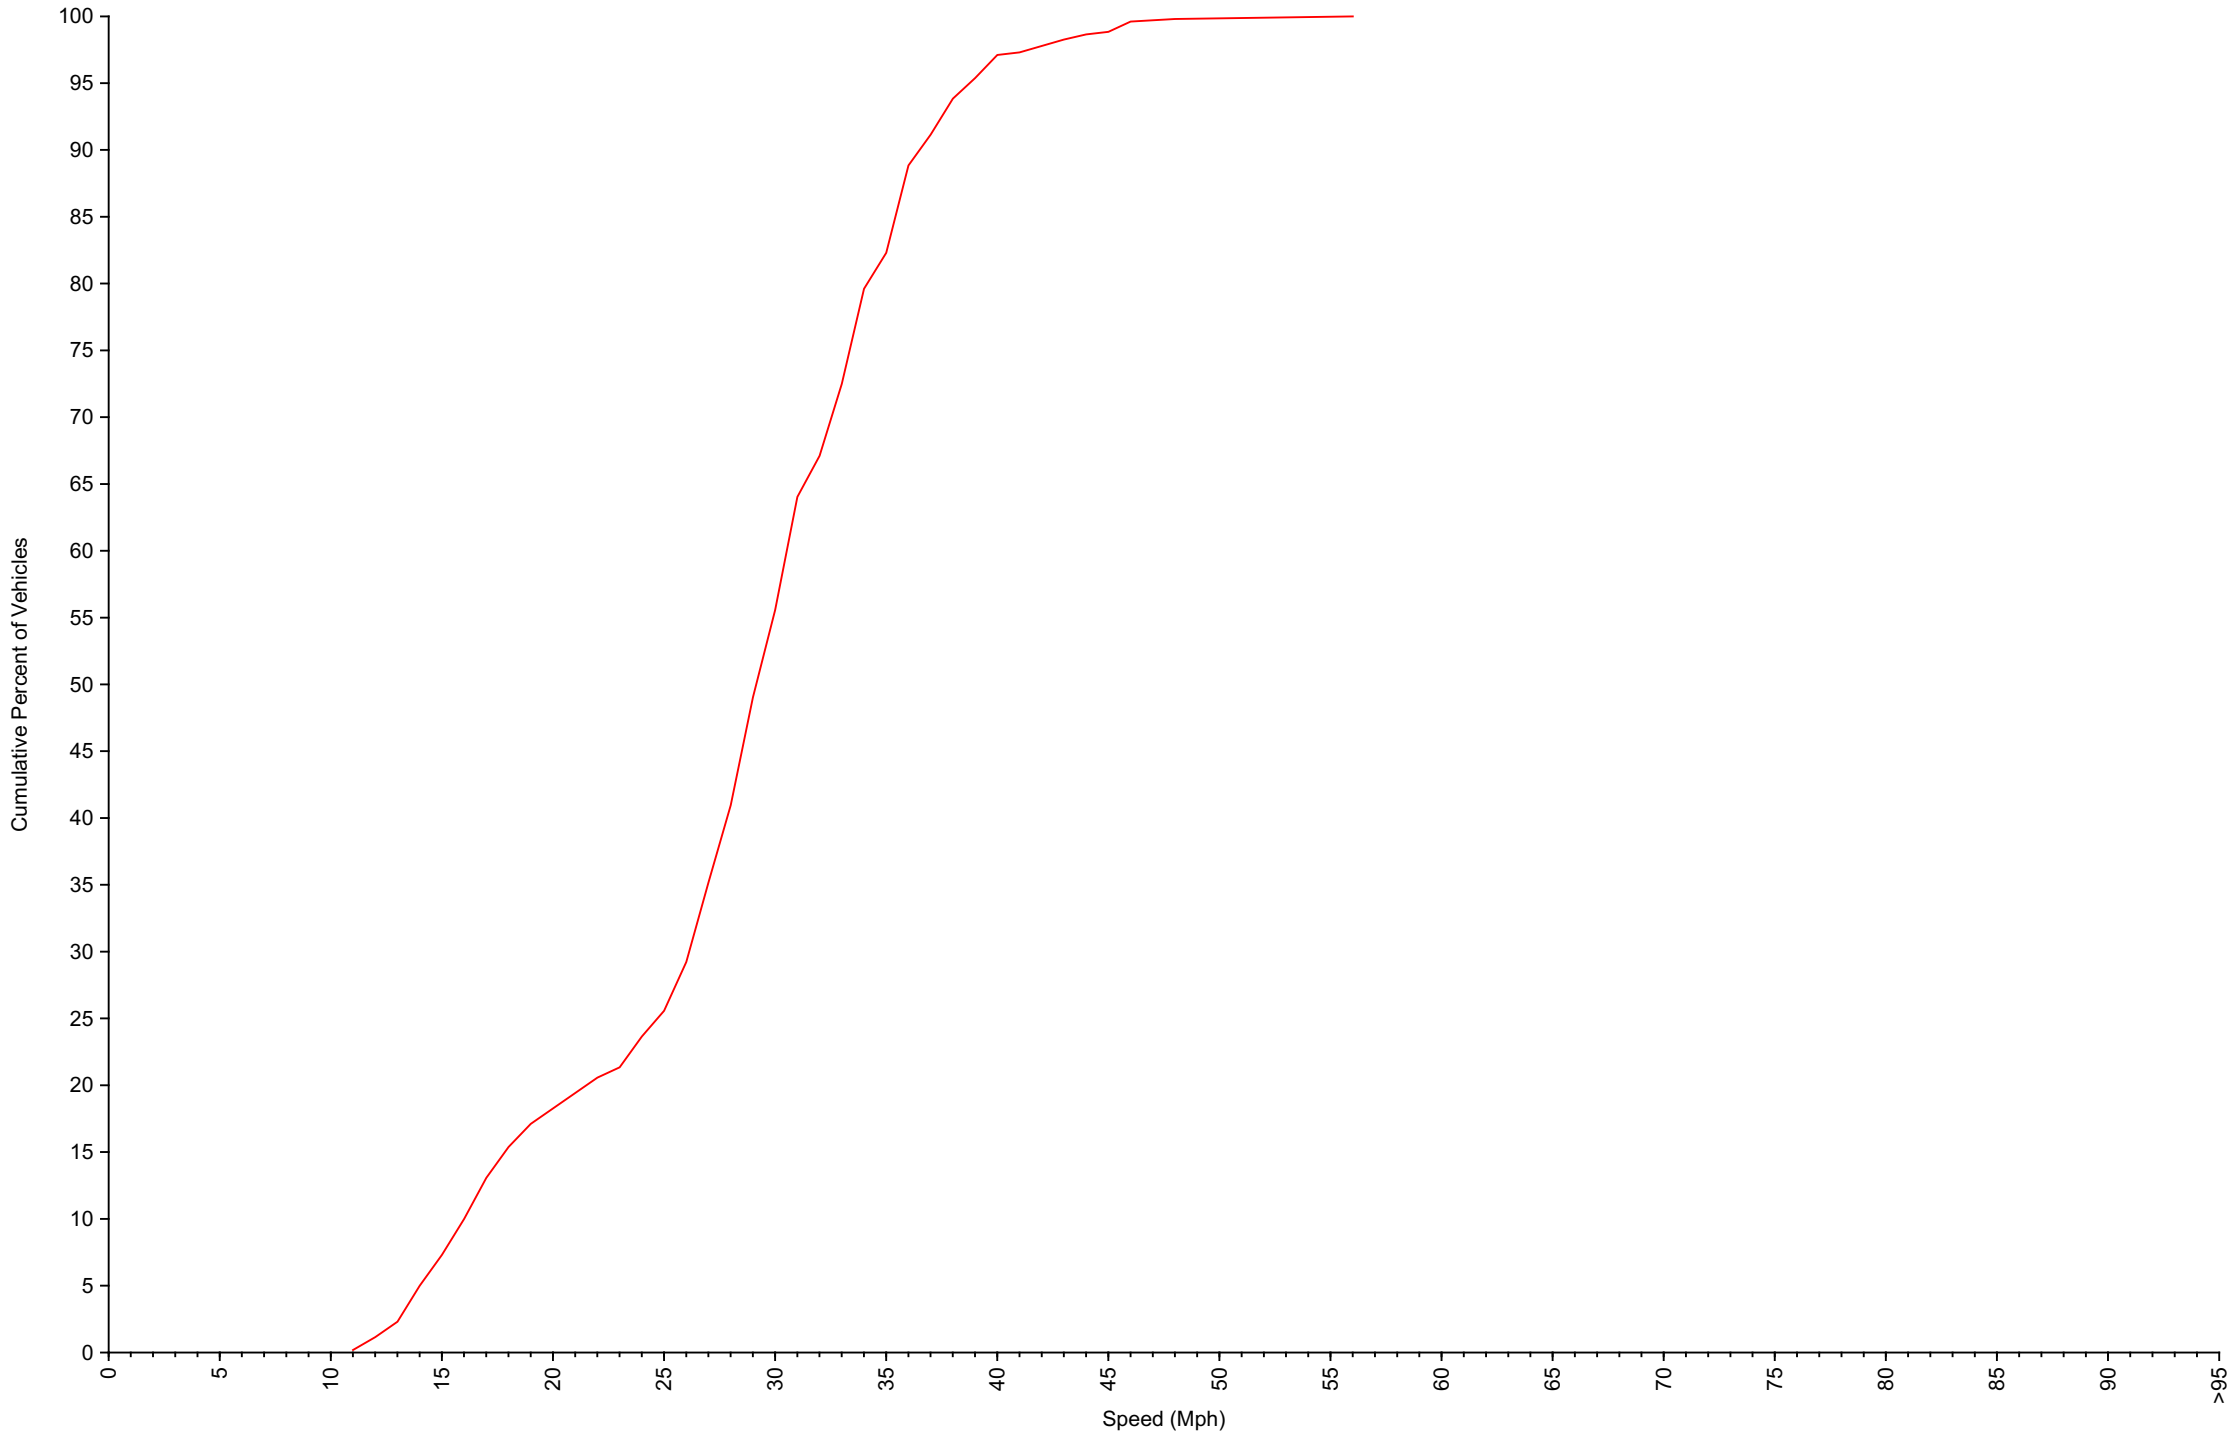

Cumulative Speed Distribution Curve

Daily Overview for Fri Nov 26 2021

Traffic Report

November - Kew Pendra

Daily Overview for Sat Nov 27 2021

Vehicle Speed Classes (Mph)

	<10	10 20	20 30	30 40	40 50	50 60	60 70	70 80	80 90	90 100	>100	Total	85th Percentile
00:00	0	0	0	1	0	0	0	0	0	0	0	1	37.4
01:00	0	0	0	1	0	0	0	0	0	0	0	1	32.8
02:00	0	1	0	1	0	0	0	0	0	0	0	2	27.2
03:00	0	0	0	0	0	0	0	0	0	0	0	0	0.0
04:00	0	0	0	0	0	0	0	0	0	0	0	0	0.0
05:00	0	0	0	1	0	0	0	0	0	0	0	1	30.6
06:00	0	2	1	1	0	0	0	0	0	0	0	4	27.0
07:00	0	4	2	6	1	0	0	0	0	0	0	13	38.0
08:00	0	2	9	8	0	0	0	0	0	0	0	19	32.3
09:00	0	10	12	7	0	0	0	0	0	0	0	29	31.7
10:00	0	7	11	10	0	0	0	0	0	0	0	28	31.5
11:00	0	3	7	4	0	0	0	0	0	0	0	14	30.3
12:00	0	5	8	12	3	0	0	0	0	0	0	28	35.8
13:00	0	4	9	13	0	0	0	0	0	0	0	26	35.1
14:00	0	6	4	9	1	0	0	0	0	0	0	20	34.0
15:00	0	3	8	4	0	0	0	0	0	0	0	15	31.6
16:00	0	2	10	11	1	0	0	0	0	0	0	24	33.7
17:00	0	4	9	4	0	0	0	0	0	0	0	17	31.3
18:00	0	2	1	9	0	0	0	0	0	0	0	12	35.4
19:00	0	2	5	5	0	0	0	0	0	0	0	12	34.2
20:00	0	2	1	3	0	0	0	0	0	0	0	6	32.4
21:00	0	0	0	2	1	0	0	0	0	0	0	3	40.1
22:00	0	1	3	3	1	0	0	0	0	0	0	8	33.4
23:00	0	0	0	3	0	0	0	0	0	0	0	3	36.8

AM Total	0	29	42	40	1	0	0	0	0	0	0		
PM Total	0	31	58	78	7	0	0	0	0	0	0		

Total	0	60	100	118	8	0	0	0	0	0	0		
Percent	0.00%	20.98%	34.97%	41.26%	2.80%	0.00%	0.00%	0.00%	0.00%	0.00%	0.00%		

Total Vehicles : 286
30th Percentile : 24.9 MPH
50th Percentile : 28.2 MPH
85th Percentile : 33.8 MPH
95th Percentile : 37.9 MPH
Average Speed : 27.2 MPH
Highest Speed : 46.0 MPH