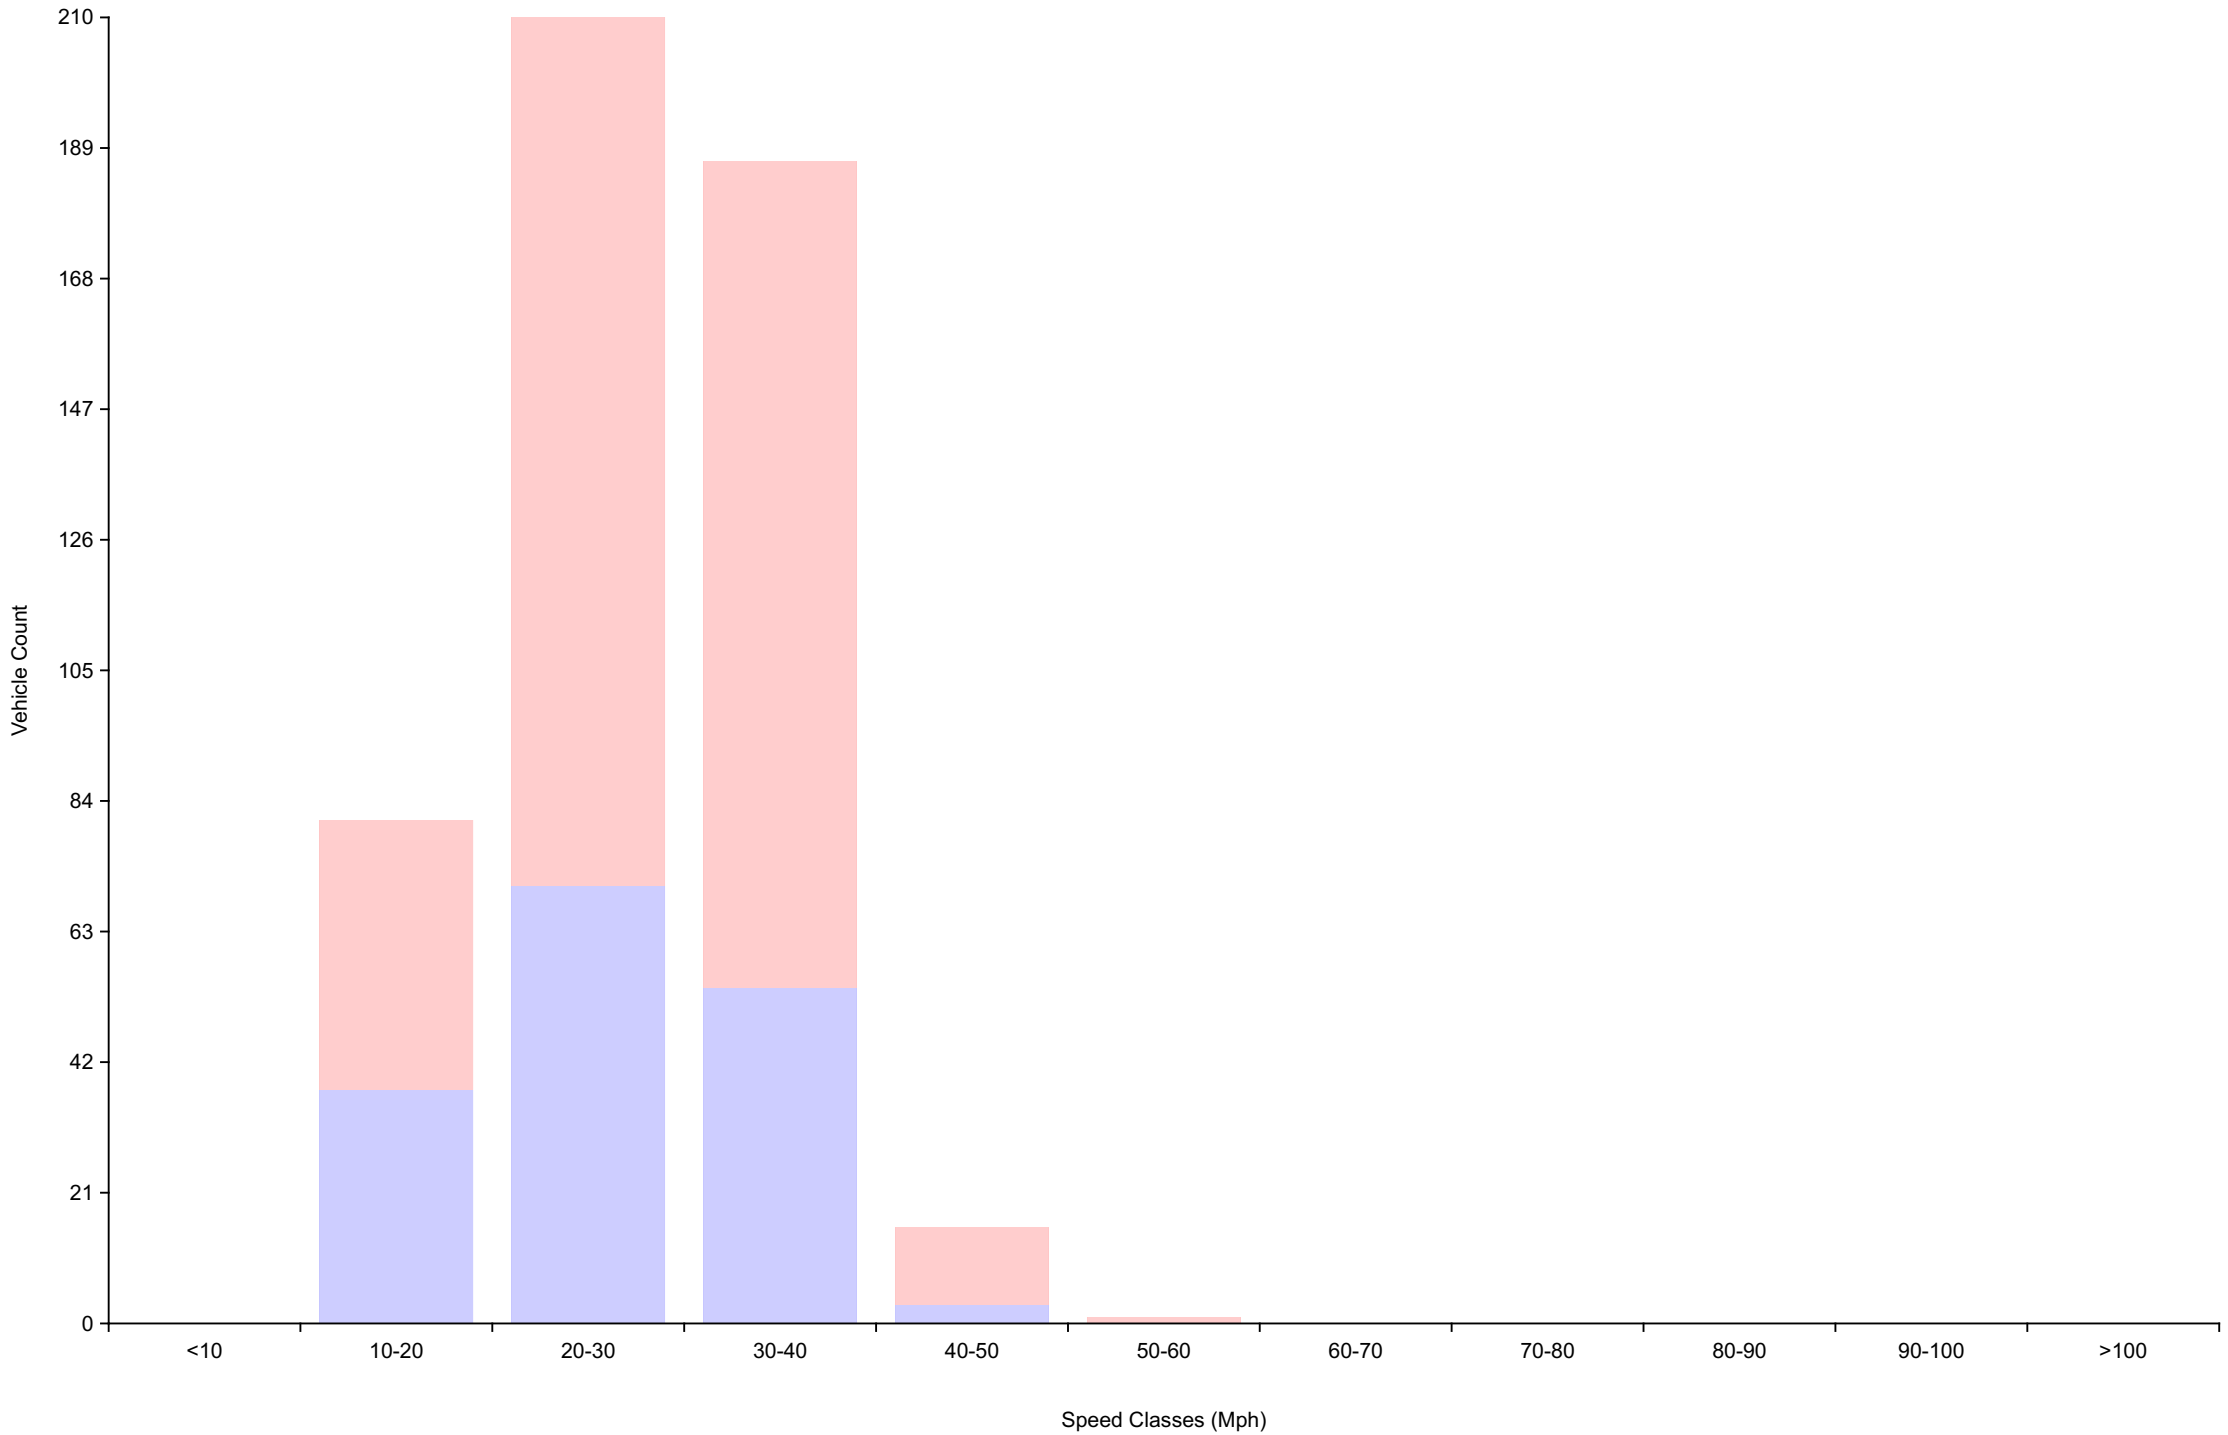

Vehicle Counts By Speed Class

Daily Overview for Sat Nov 13 2021