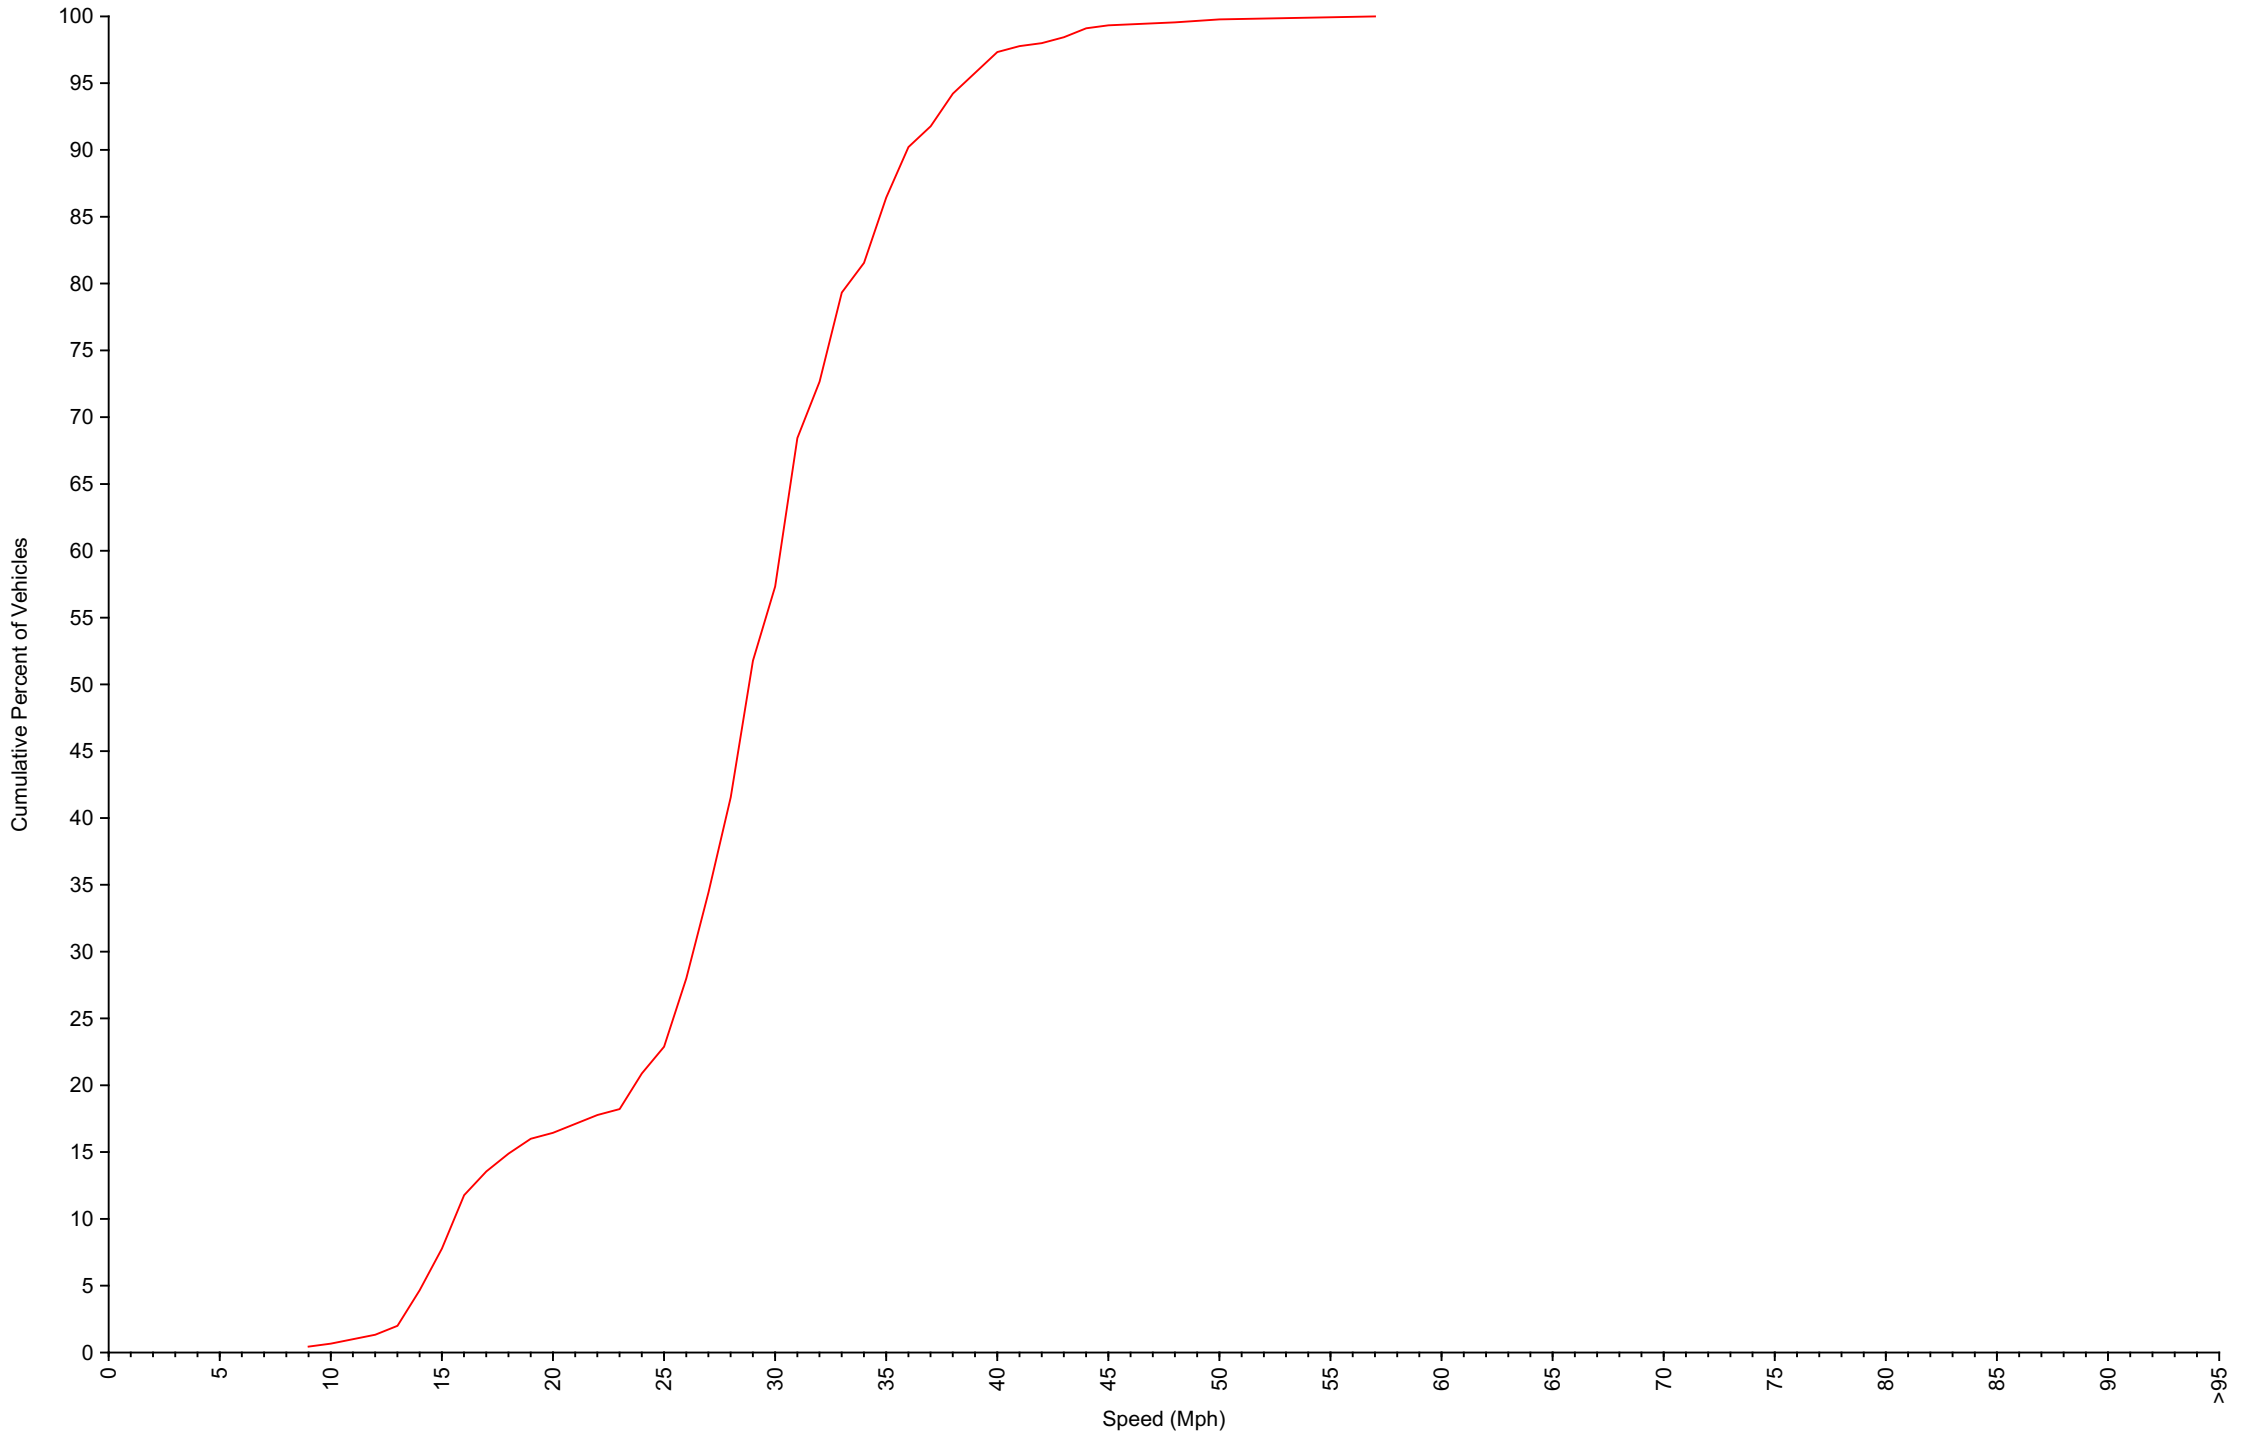

Cumulative Speed Distribution Curve

Daily Overview for Mon Nov 1 2021

Traffic Report

November - Kew Pendra

Daily Overview for Tue Nov 2 2021

Vehicle Speed Classes (Mph)

	<10	10 20	20 30	30 40	40 50	50 60	60 70	70 80	80 90	90 100	>100	Total	85th Percentile
00:00	0	0	0	0	0	0	0	0	0	0	0	0	0.0
01:00	0	0	0	0	0	0	0	0	0	0	0	0	0.0
02:00	0	0	0	0	0	1	0	0	0	0	0	1	51.4
03:00	0	0	0	0	0	0	0	0	0	0	0	0	0.0
04:00	0	0	0	0	0	0	0	0	0	0	0	0	0.0
05:00	0	0	0	1	1	0	0	0	0	0	0	2	41.2
06:00	0	1	0	1	0	0	0	0	0	0	0	2	30.1
07:00	0	10	4	11	3	0	0	0	0	0	0	28	38.4
08:00	0	15	10	20	3	0	0	0	0	0	0	48	34.8
09:00	0	9	11	24	1	0	0	0	0	0	0	45	33.6
10:00	0	3	14	11	0	0	0	0	0	0	0	28	33.4
11:00	0	6	7	15	0	0	0	0	0	0	0	28	33.4
12:00	0	7	8	16	0	0	0	0	0	0	0	31	33.2
13:00	0	6	15	16	0	0	0	0	0	0	0	37	31.7
14:00	0	2	13	10	0	0	0	0	0	0	0	25	32.1
15:00	0	4	22	29	3	0	0	0	0	0	0	58	35.3
16:00	0	4	19	40	1	1	0	0	0	0	0	65	35.4
17:00	0	2	19	13	0	0	0	0	0	0	0	34	32.9
18:00	0	5	12	7	2	0	0	0	0	0	0	26	31.7
19:00	0	4	6	6	0	0	0	0	0	0	0	16	30.6
20:00	0	1	2	2	0	0	0	0	0	0	0	5	32.3
21:00	0	2	0	3	1	0	0	0	0	0	0	6	39.2
22:00	0	1	1	1	0	0	0	0	0	0	0	3	28.1
23:00	0	0	1	0	0	0	0	0	0	0	0	1	27.8

AM Total	0	44	46	83	8	1	0	0	0	0	0		
PM Total	0	38	118	143	7	1	0	0	0	0	0		

Total	0	82	164	226	15	2	0	0	0	0	0		
Percent	0.00%	16.77%	33.54%	46.22%	3.07%	0.41%	0.00%	0.00%	0.00%	0.00%	0.00%		

Total Vehicles : 489
30th Percentile : 25.9 MPH
50th Percentile : 29.0 MPH
85th Percentile : 33.9 MPH
95th Percentile : 38.3 MPH
Average Speed : 28.4 MPH
Highest Speed : 51.4 MPH