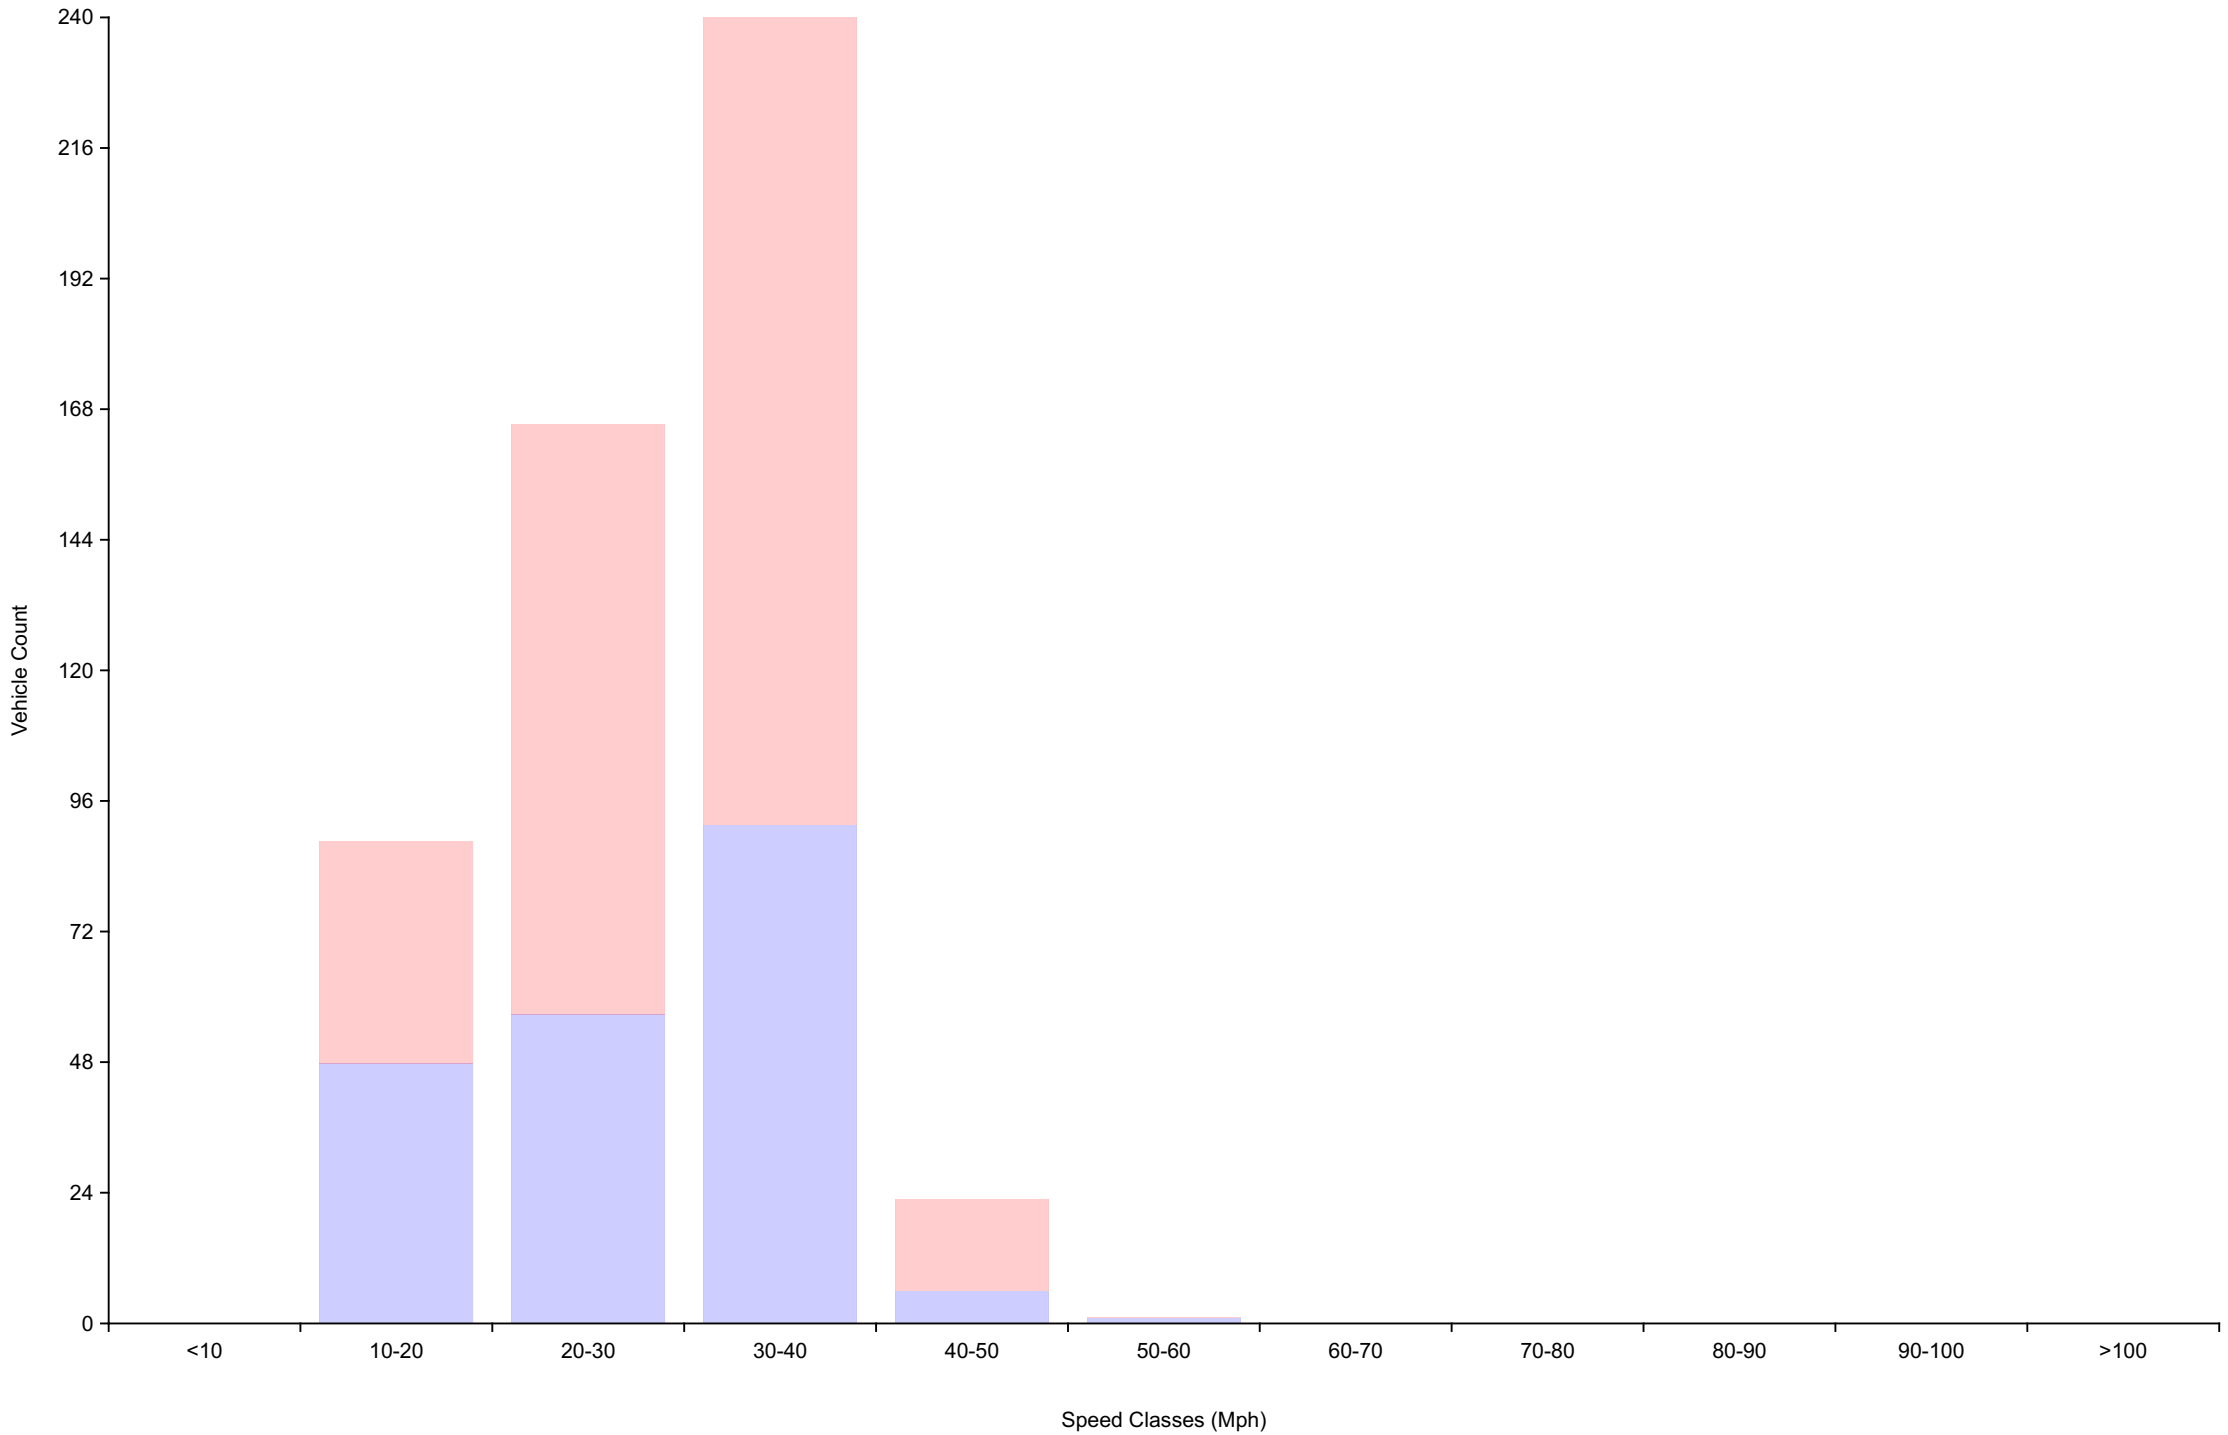

Vehicle Counts By Speed Class

Daily Overview for Fri Nov 26 2021