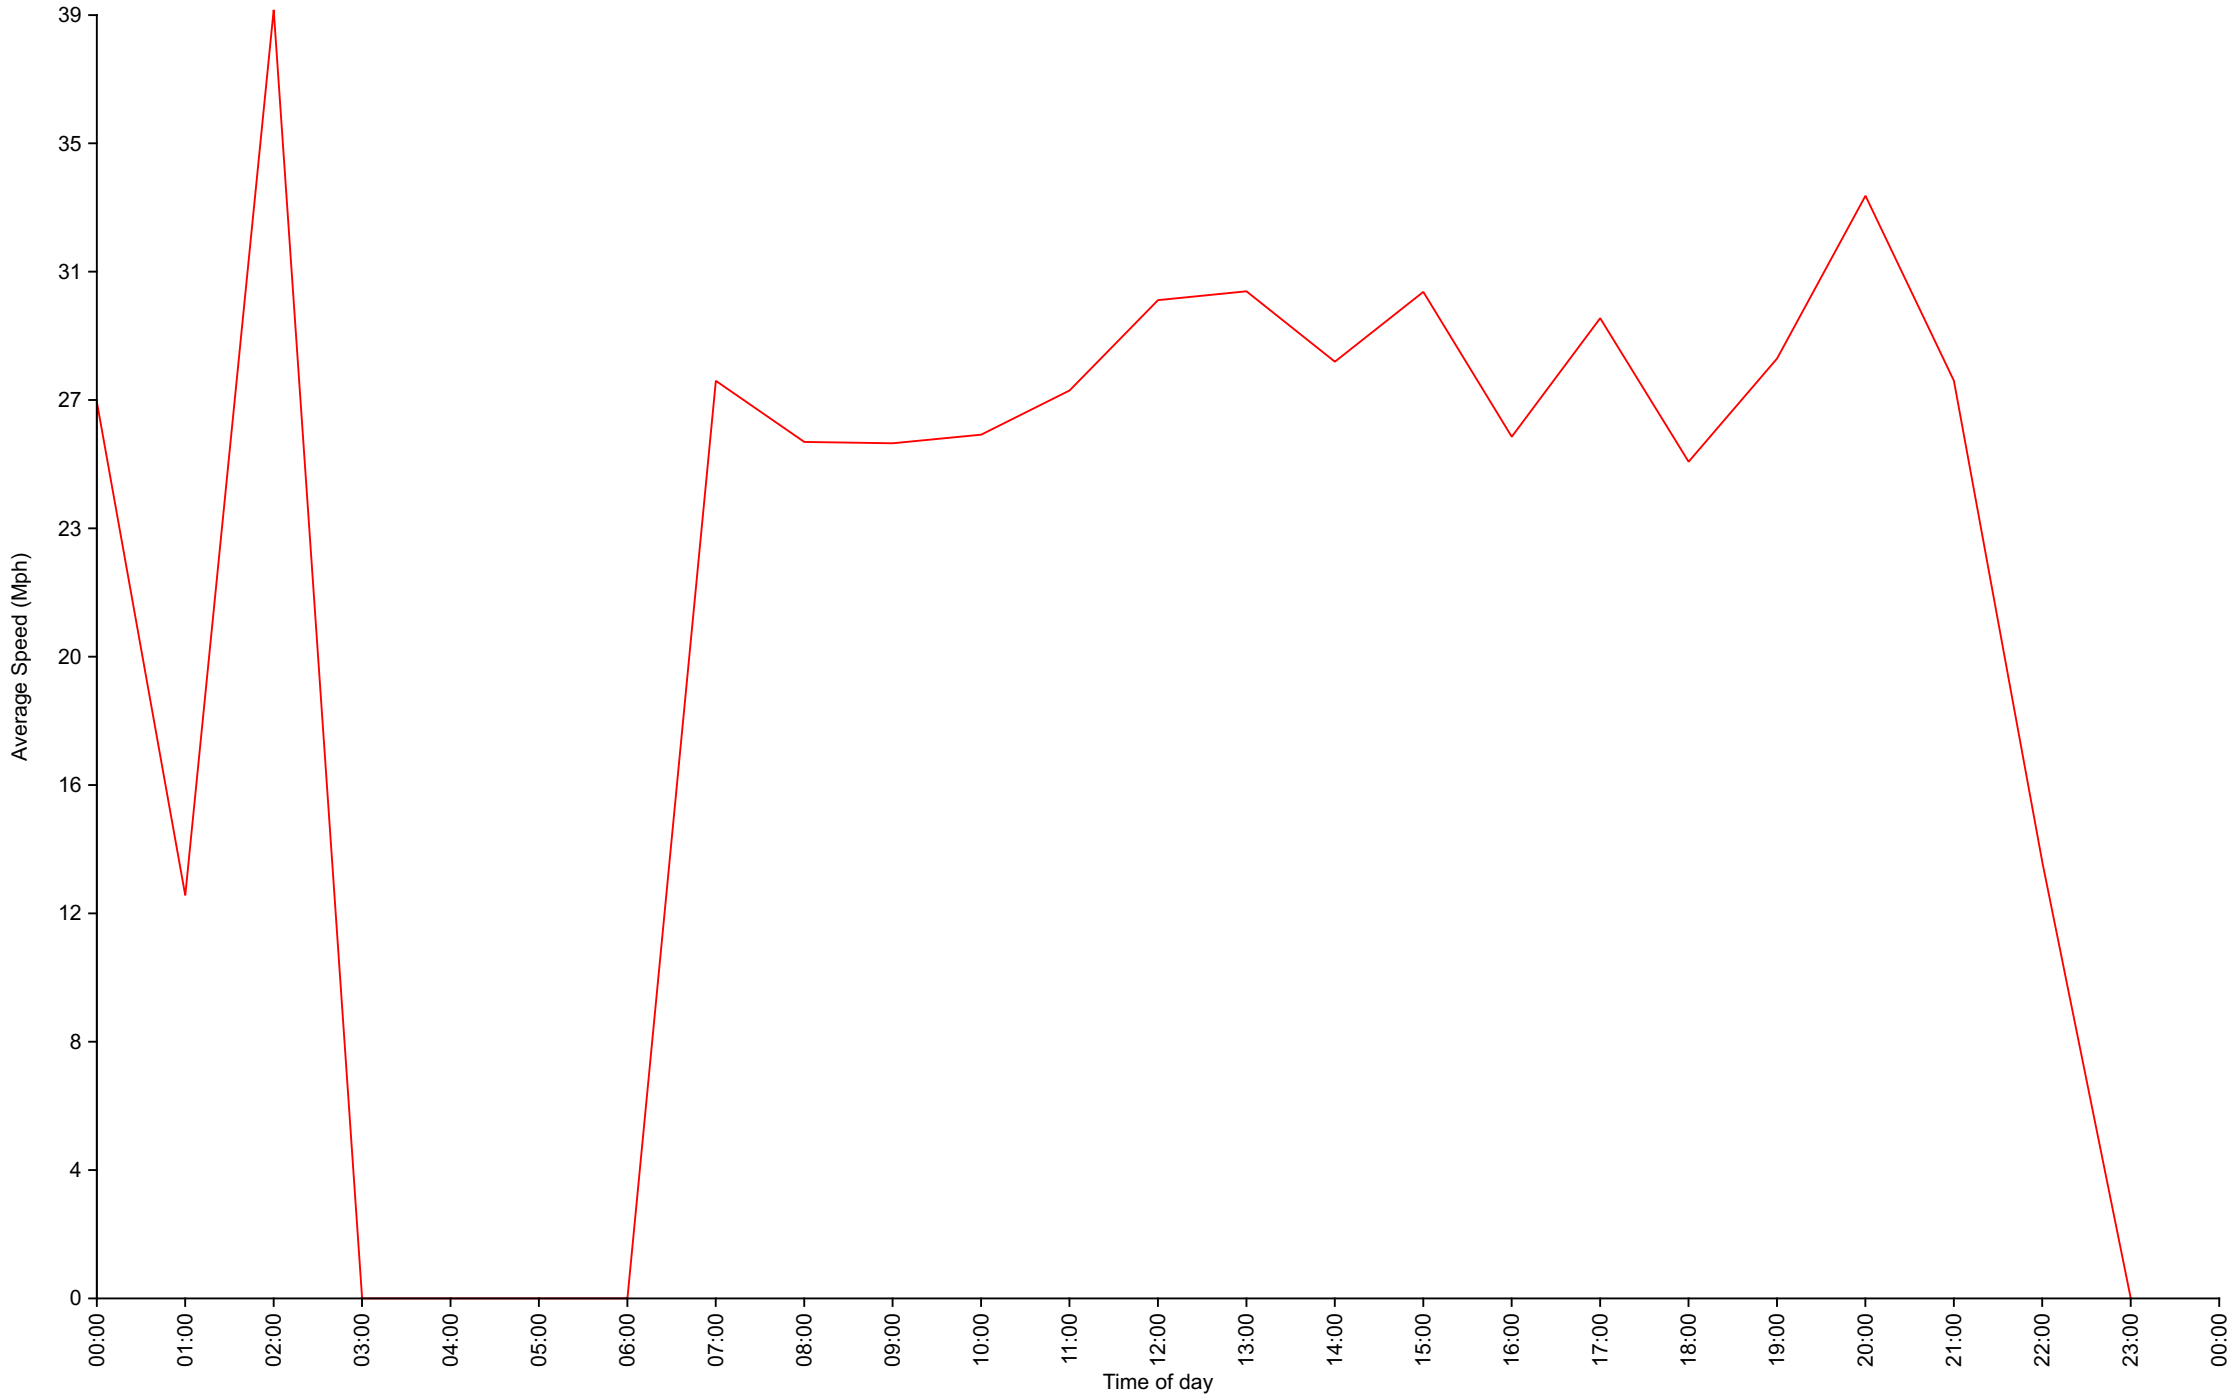

Vehicle Counts By Hour

Daily Overview for Sun Nov 28 2021

(60 Minute Resolution)

Vehicle Counts By Speed Class

Daily Overview for Sun Nov 28 2021

Average Speed By Hour
Daily Overview for Sun Nov 28 2021
(60 Minute Resolution)