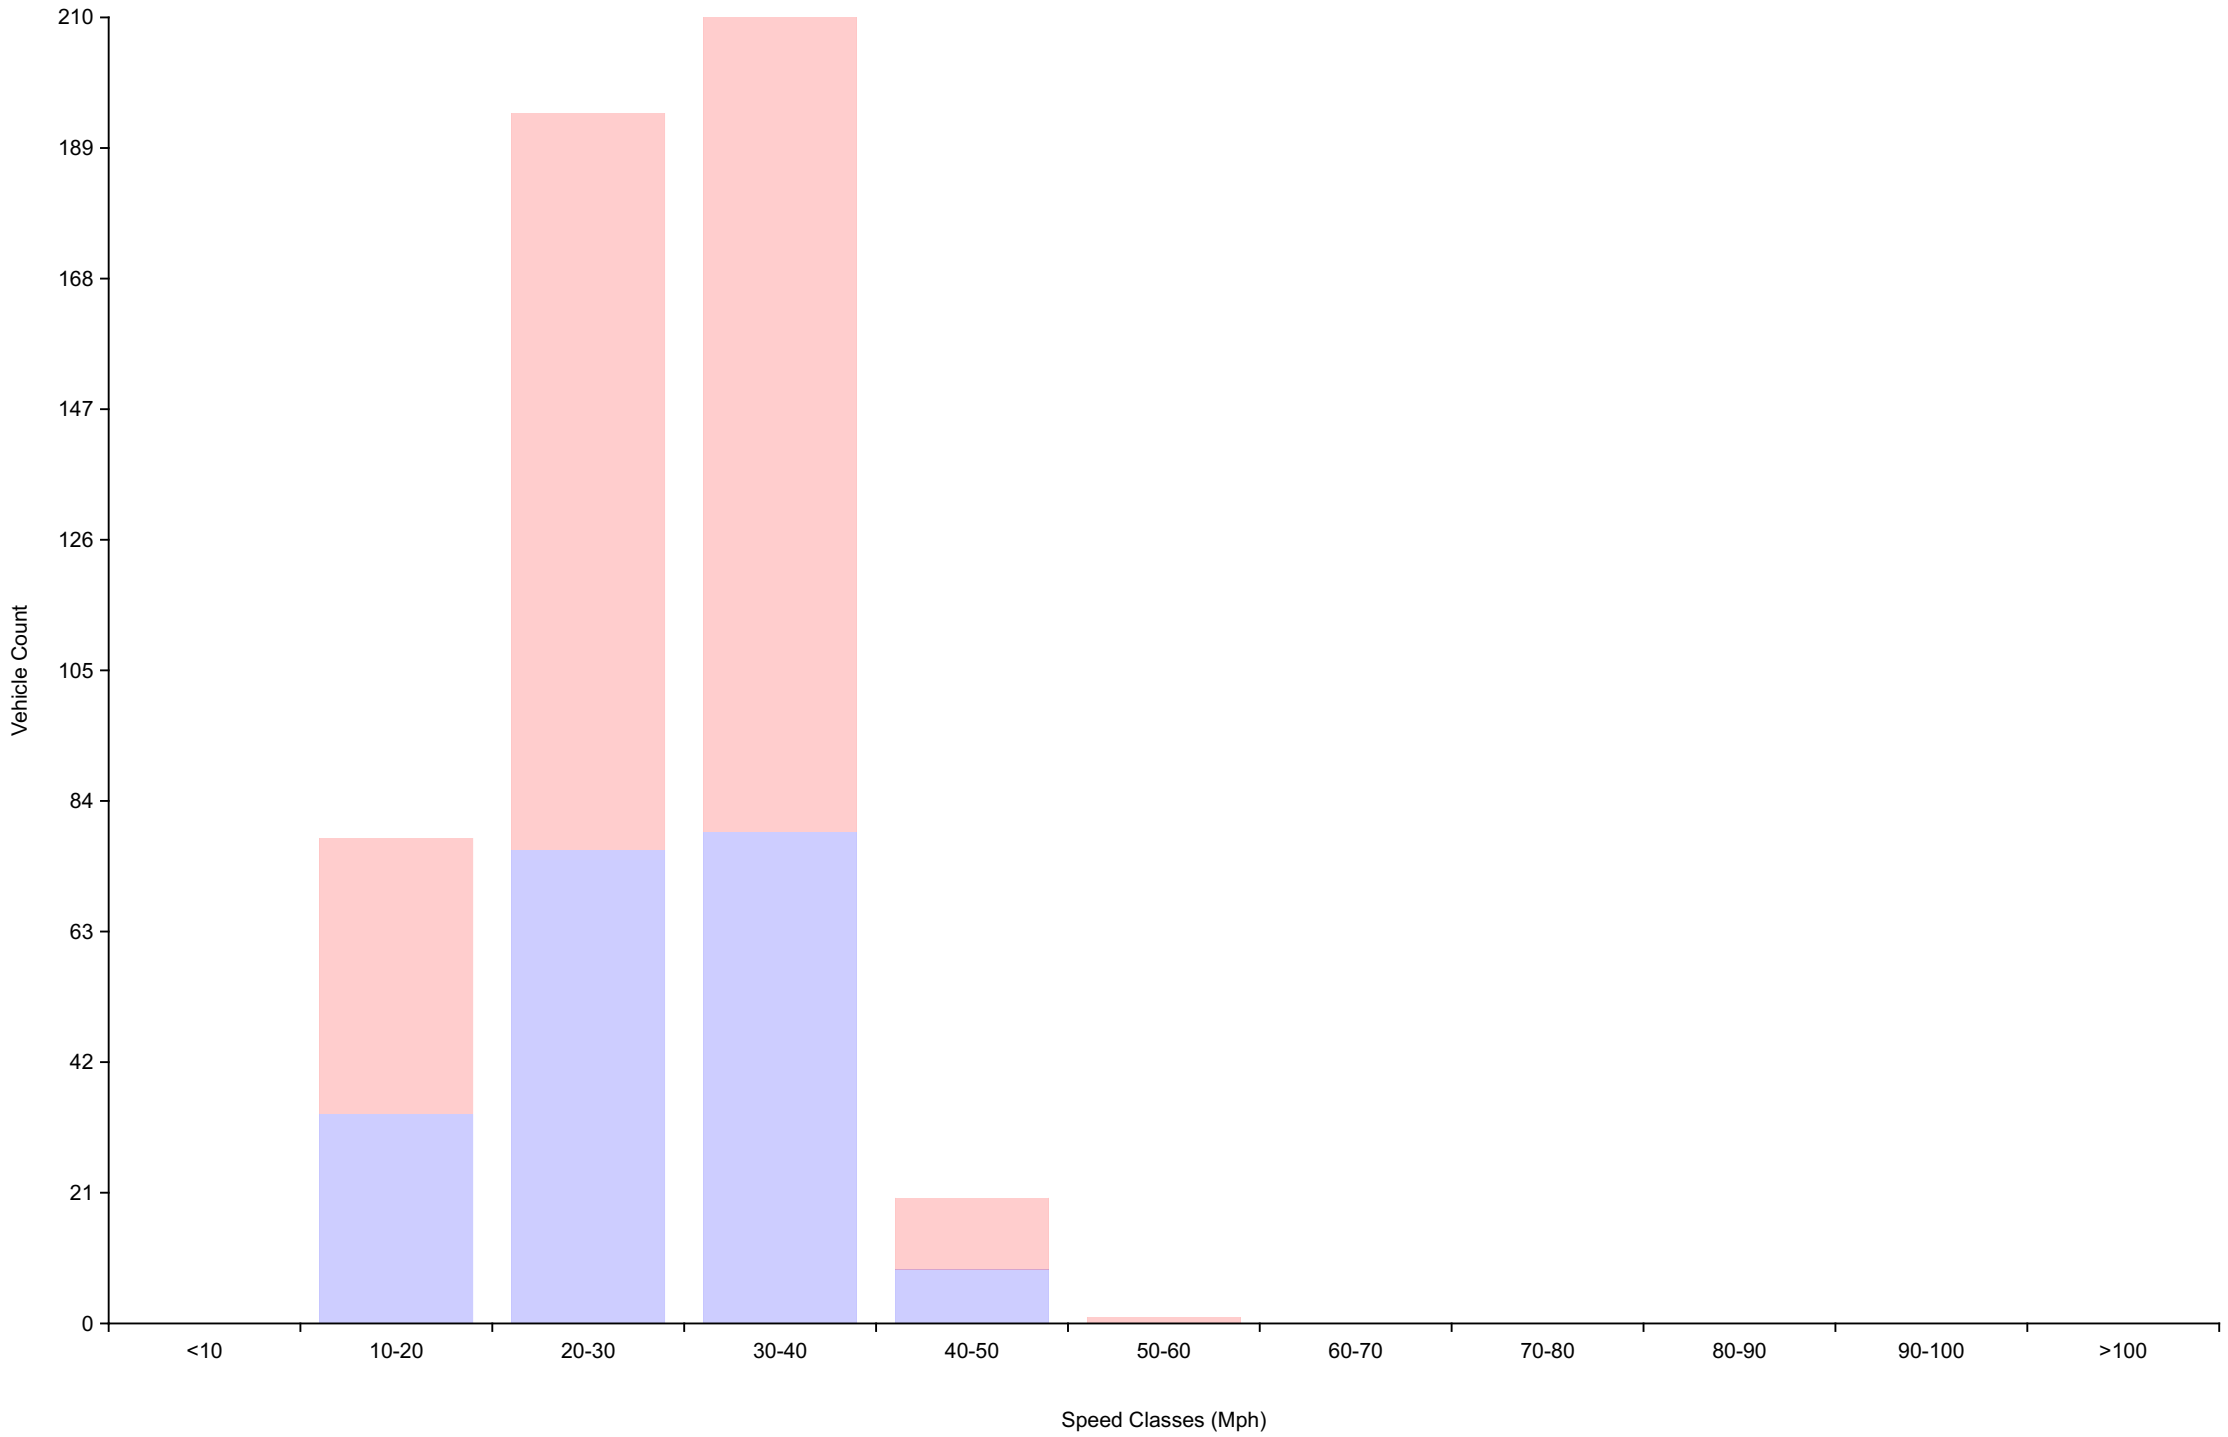

Vehicle Counts By Speed Class

Daily Overview for Fri Nov 12 2021