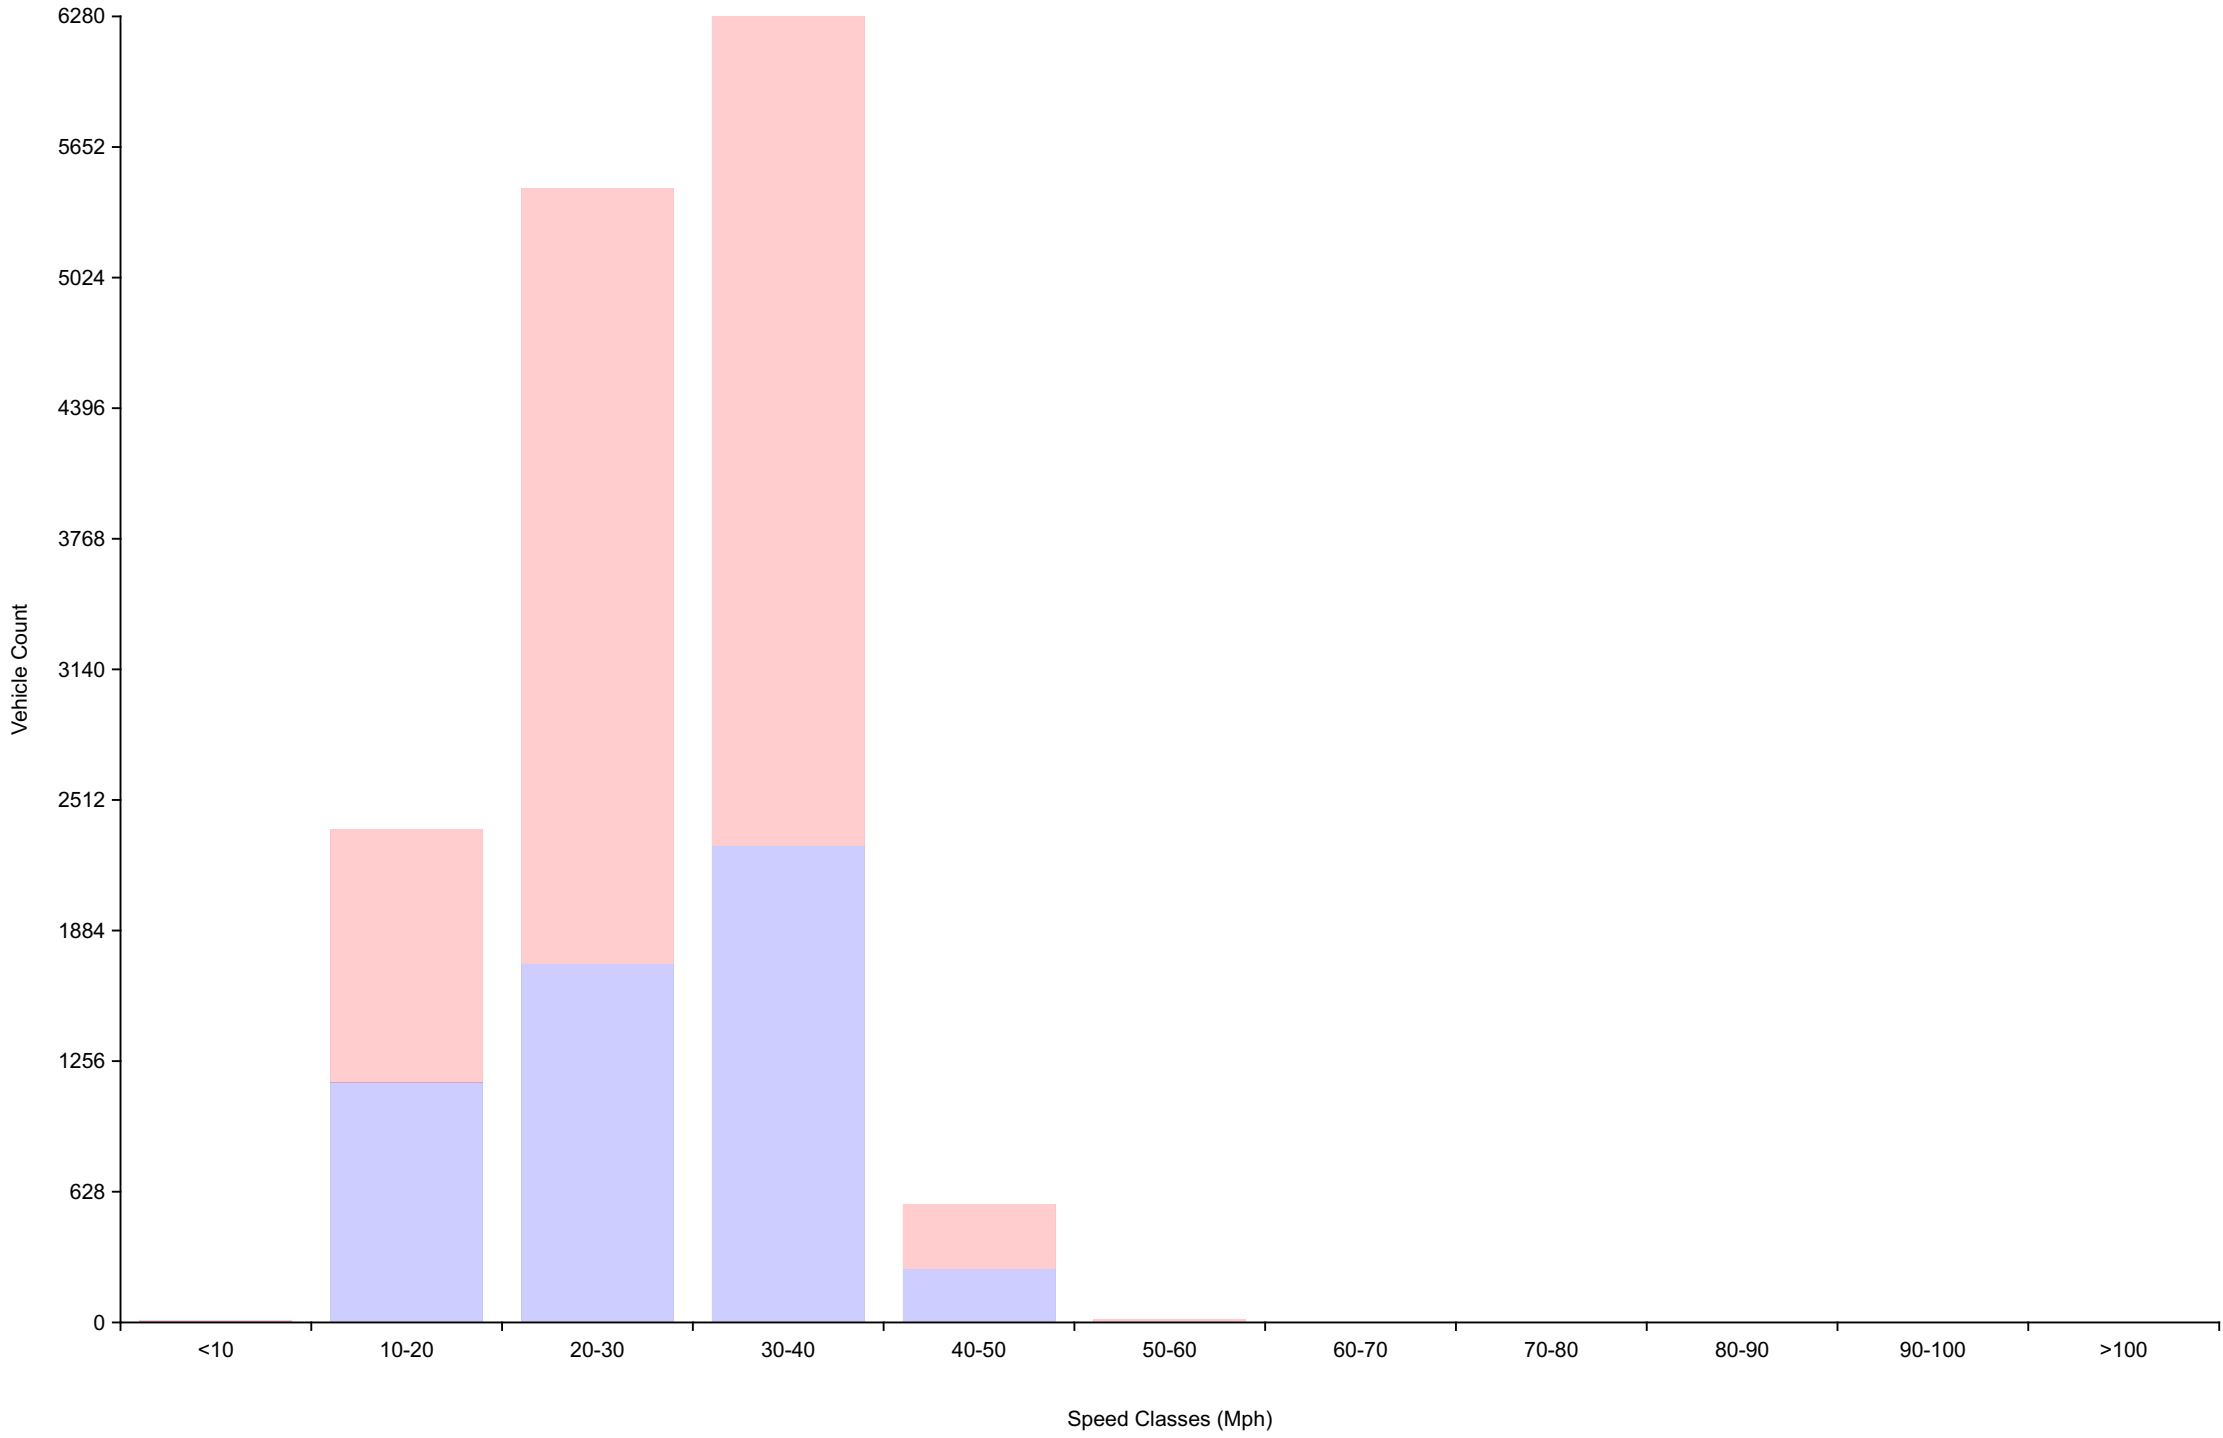

Vehicle Counts By Speed Class

Traffic Overview from Mon Nov 1 2021 to Tue Nov 30 2021