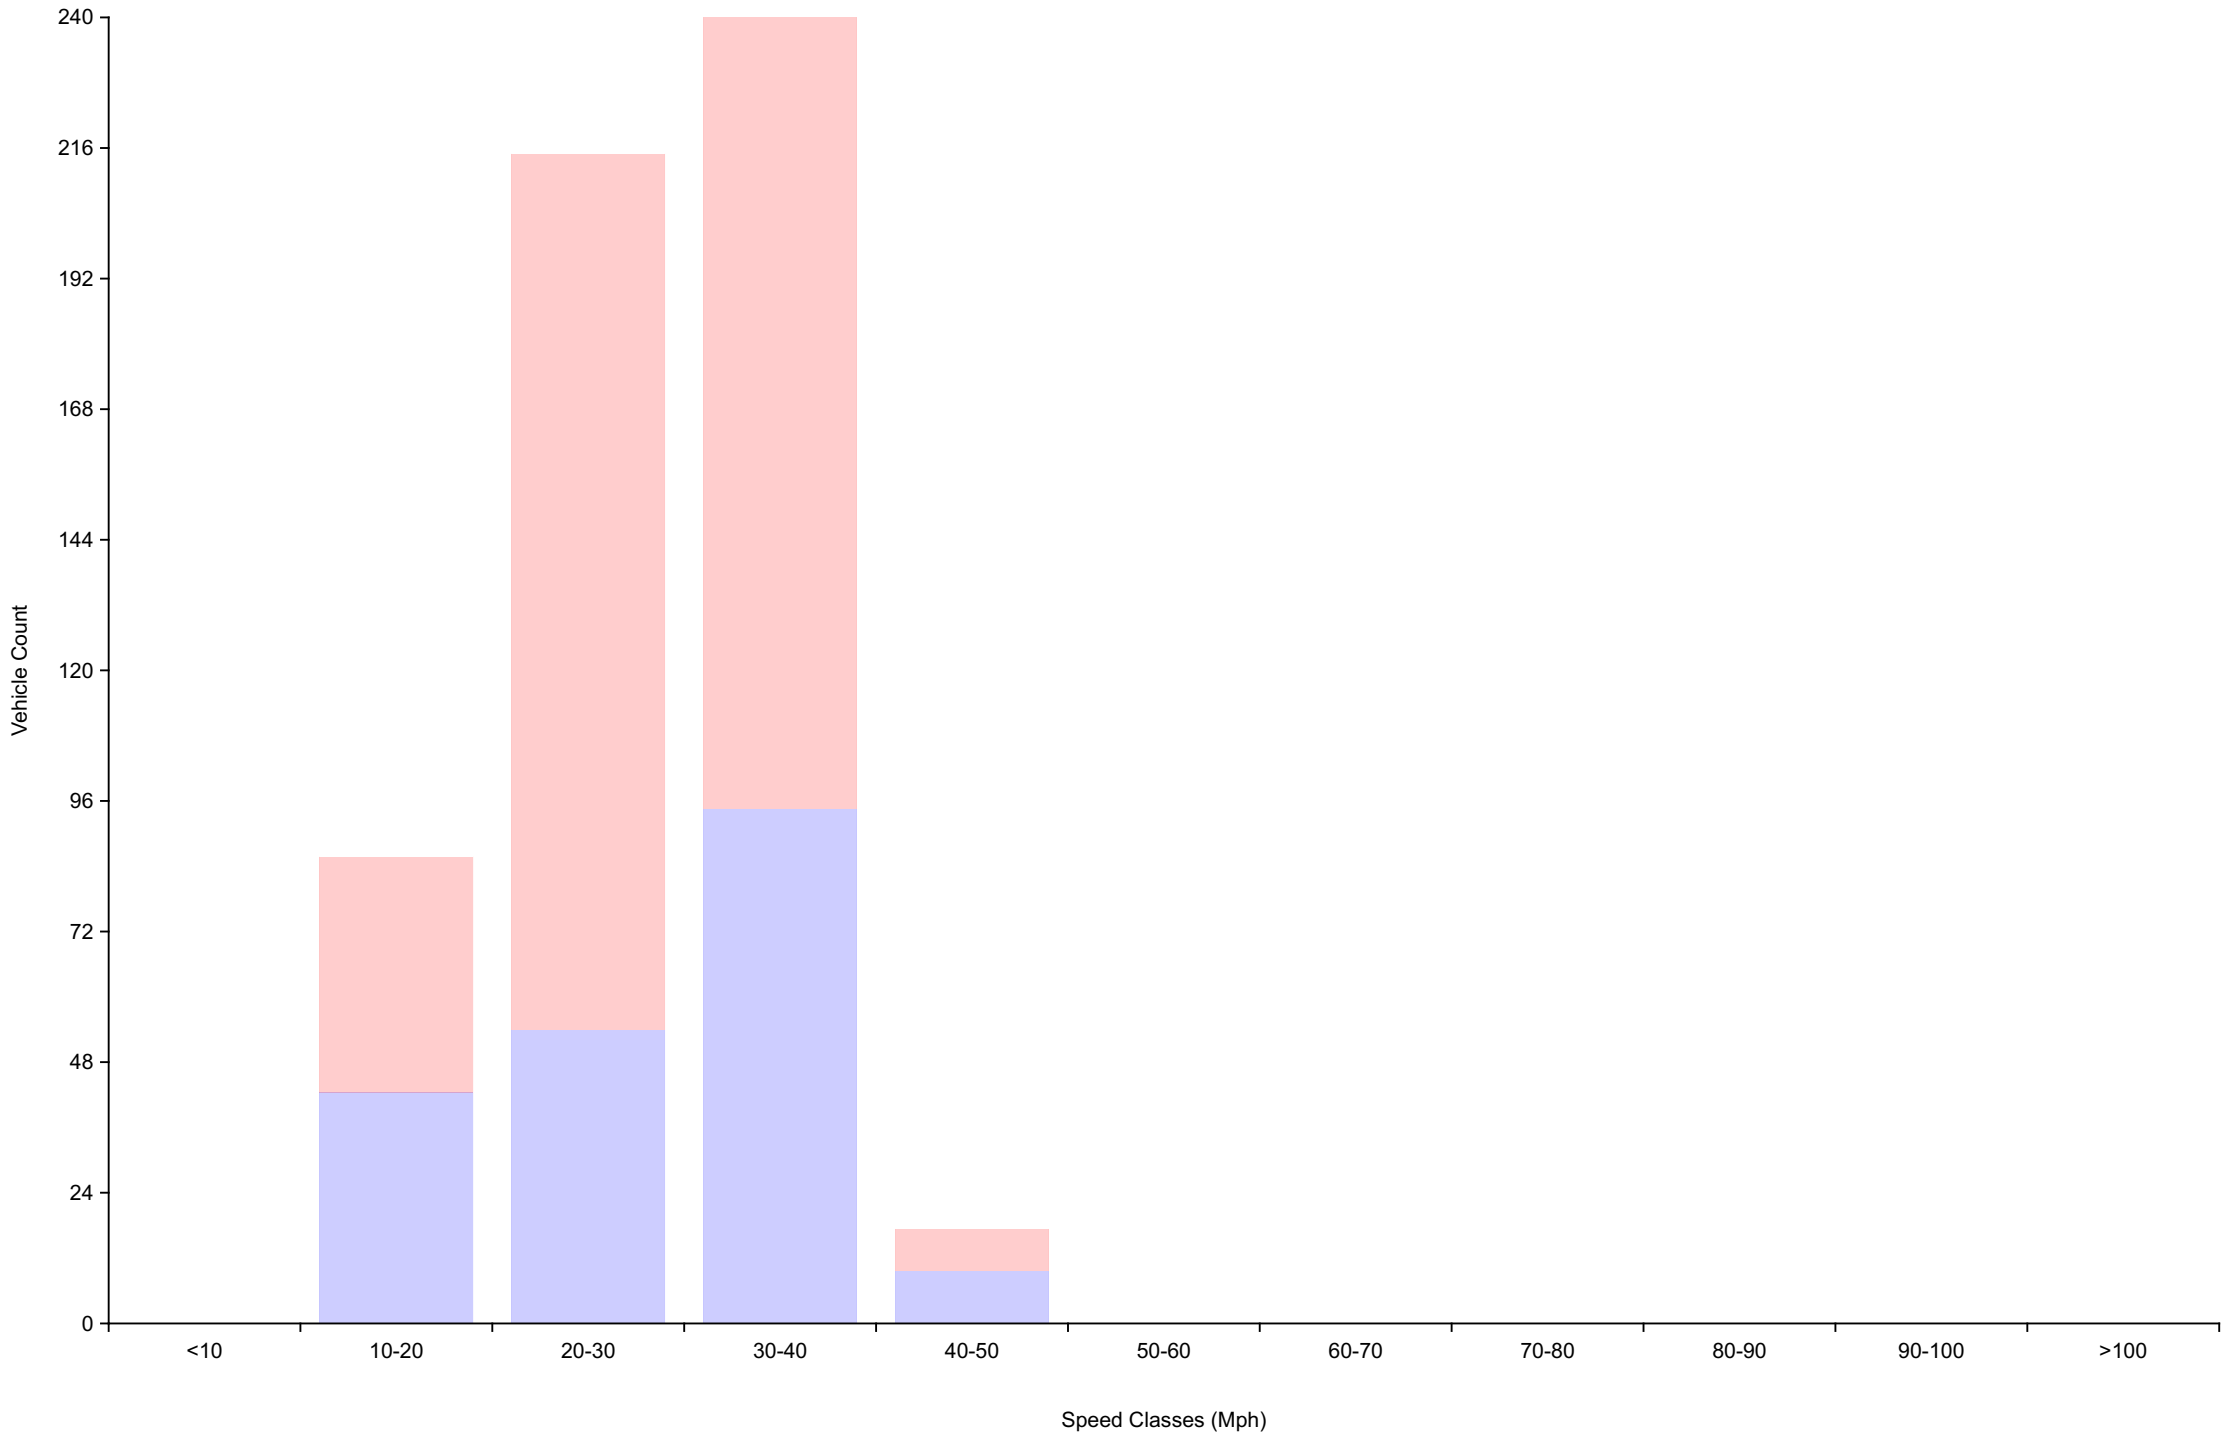

Vehicle Counts By Hour

Daily Overview for Tue Nov 23 2021

(60 Minute Resolution)

Vehicle Counts By Speed Class

Daily Overview for Tue Nov 23 2021

Average Speed By Hour

Daily Overview for Tue Nov 23 2021

(60 Minute Resolution)