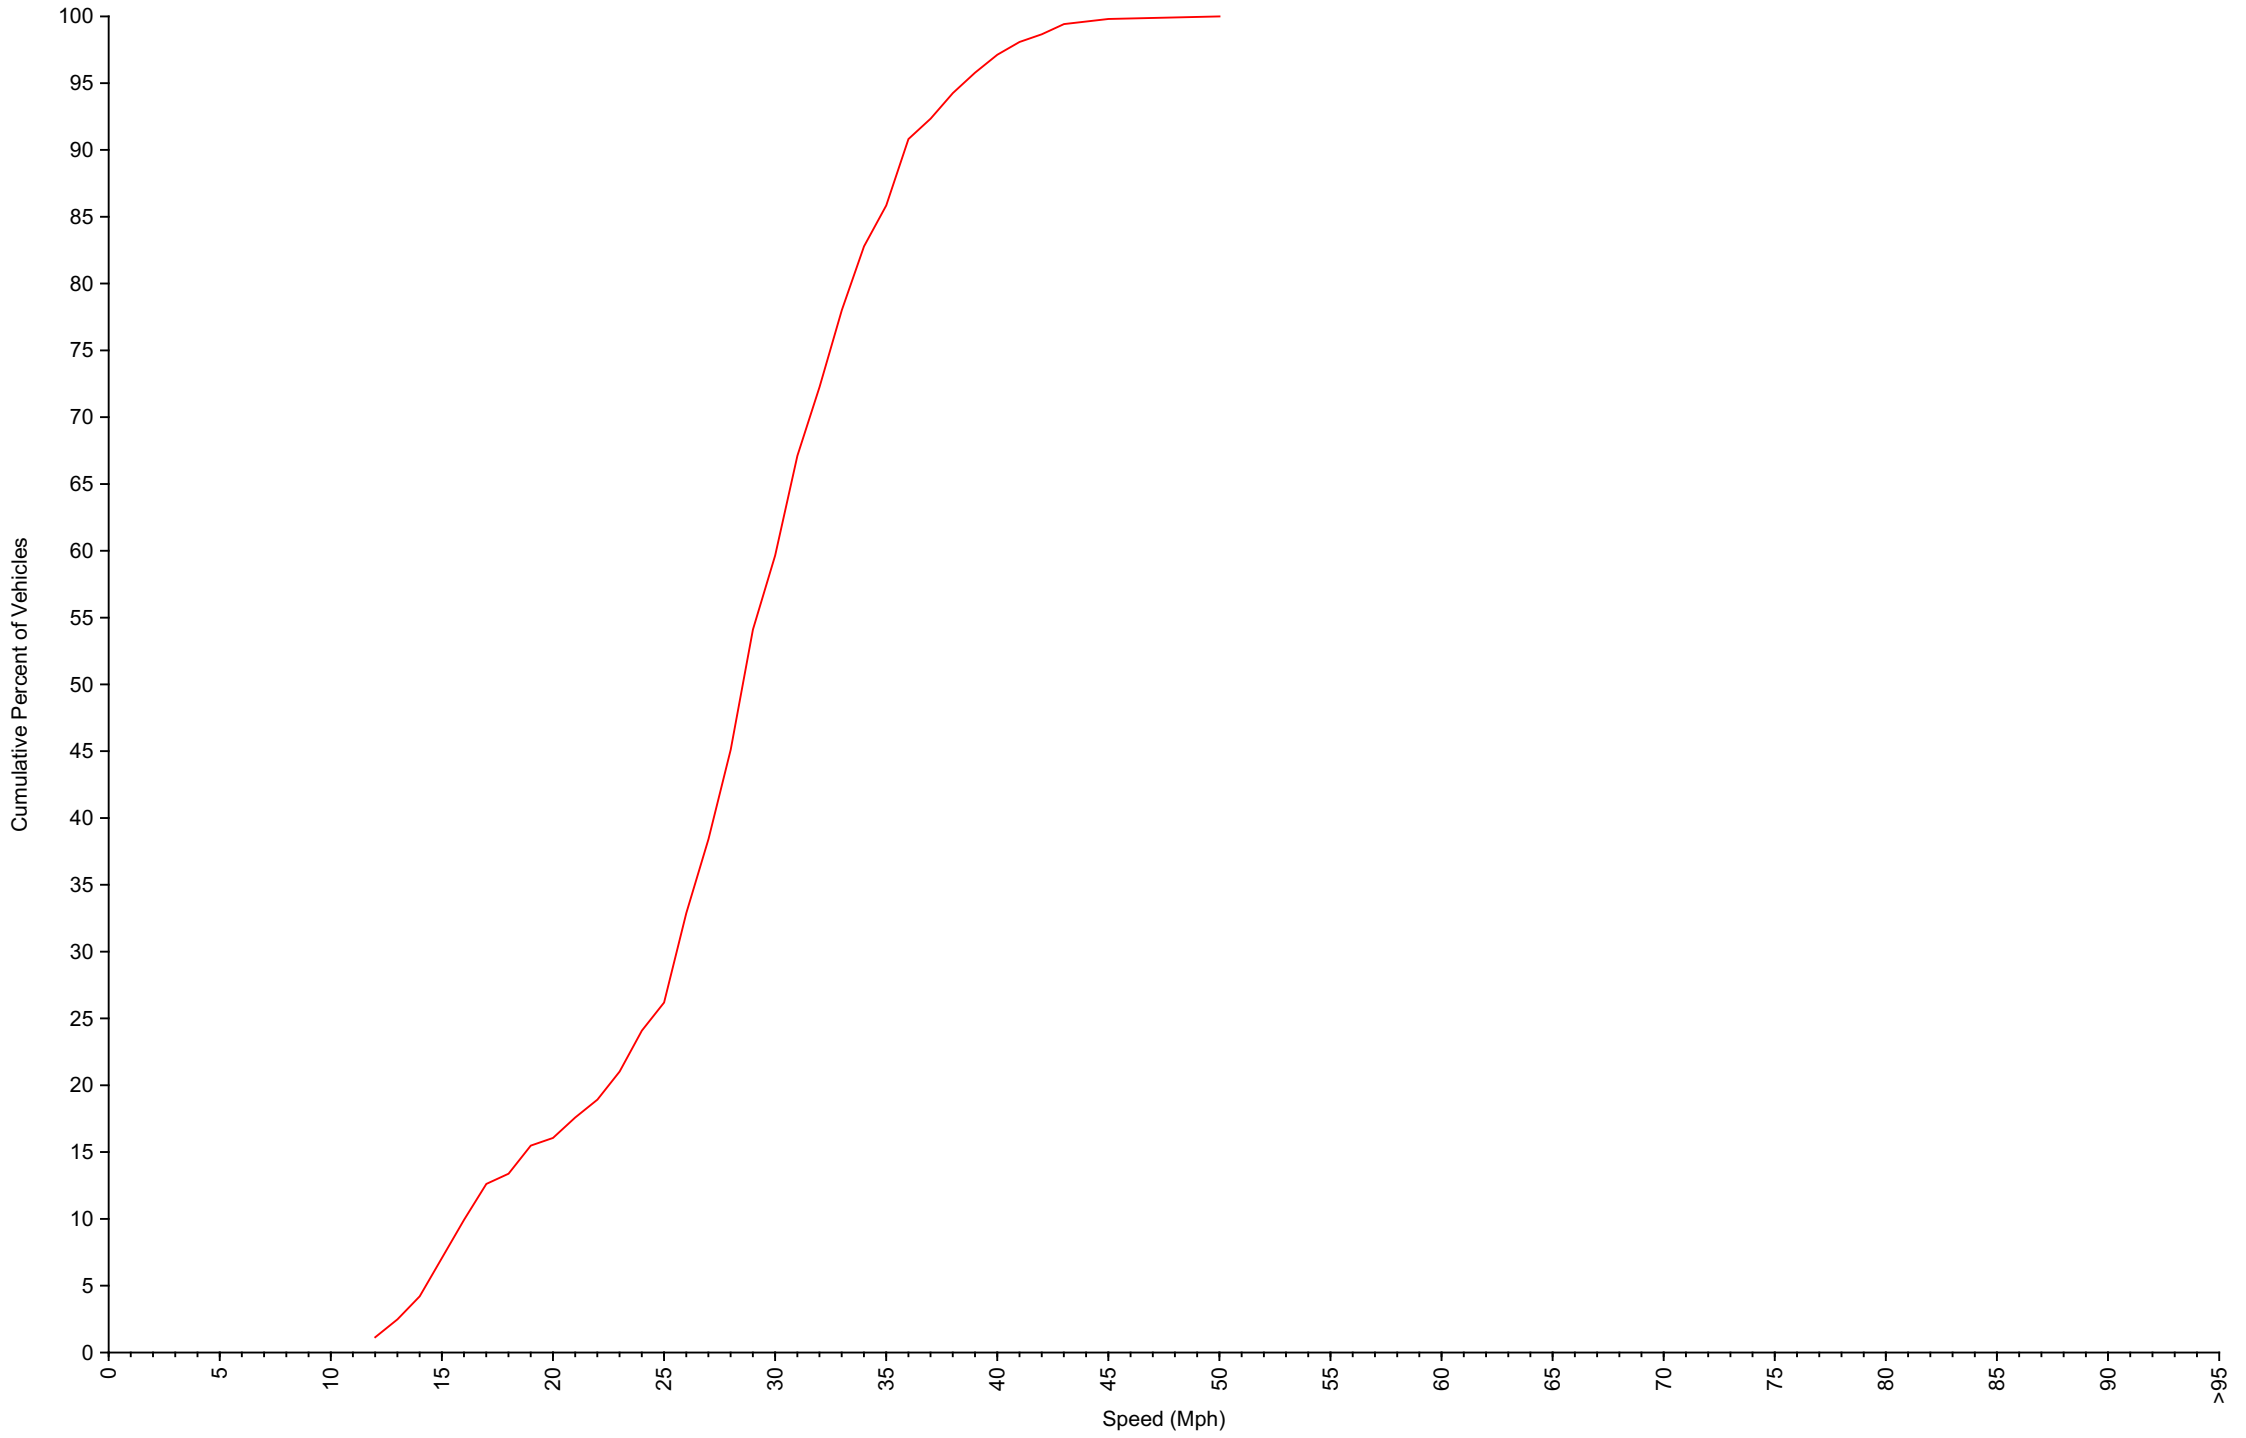

Cumulative Speed Distribution Curve

Daily Overview for Fri Nov 12 2021

Traffic Report

November - Kew Pendra

Daily Overview for Sat Nov 13 2021

Vehicle Speed Classes (Mph)

	<10	10 20	20 30	30 40	40 50	50 60	60 70	70 80	80 90	90 100	>100	Total	85th Percentile
00:00	0	0	0	1	0	0	0	0	0	0	0	1	38.3
01:00	0	0	0	0	0	0	0	0	0	0	0	0	0.0
02:00	0	1	0	0	0	0	0	0	0	0	0	1	16.1
03:00	0	0	0	0	0	0	0	0	0	0	0	0	0.0
04:00	0	0	0	0	0	0	0	0	0	0	0	0	0.0
05:00	0	0	0	0	0	0	0	0	0	0	0	0	0.0
06:00	0	0	1	3	0	0	0	0	0	0	0	4	36.2
07:00	0	6	3	4	1	0	0	0	0	0	0	14	35.6
08:00	0	4	5	8	0	0	0	0	0	0	0	17	33.7
09:00	0	10	18	13	2	0	0	0	0	0	0	43	33.8
10:00	0	11	24	14	0	0	0	0	0	0	0	49	31.9
11:00	0	7	22	13	0	0	0	0	0	0	0	42	33.9
12:00	0	10	19	16	2	0	0	0	0	0	0	47	31.9
13:00	0	8	11	22	1	0	0	0	0	0	0	42	34.7
14:00	0	8	27	14	1	0	0	0	0	0	0	50	32.1
15:00	0	4	26	22	2	1	0	0	0	0	0	55	35.2
16:00	0	5	24	22	3	0	0	0	0	0	0	54	33.0
17:00	0	1	22	16	1	0	0	0	0	0	0	40	33.0
18:00	0	2	9	9	2	0	0	0	0	0	0	22	32.7
19:00	0	4	4	1	0	0	0	0	0	0	0	9	26.6
20:00	0	1	2	4	0	0	0	0	0	0	0	7	34.0
21:00	0	1	1	8	1	0	0	0	0	0	0	11	37.7
22:00	0	1	0	2	0	0	0	0	0	0	0	3	32.1
23:00	0	0	0	2	0	0	0	0	0	0	0	2	32.8
AM Total	0	39	73	56	3	0	0	0	0	0	0		
PM Total	0	45	145	138	13	1	0	0	0	0	0		
Total	0	84	218	194	16	1	0	0	0	0	0		
Percent	0.00%	16.37%	42.50%	37.82%	3.12%	0.19%	0.00%	0.00%	0.00%	0.00%	0.00%		

Time of day

Total Vehicles : 513
30th Percentile : 24.2 MPH
50th Percentile : 28.0 MPH
85th Percentile : 33.8 MPH
95th Percentile : 37.3 MPH
Average Speed : 27.6 MPH
Highest Speed : 52.2 MPH