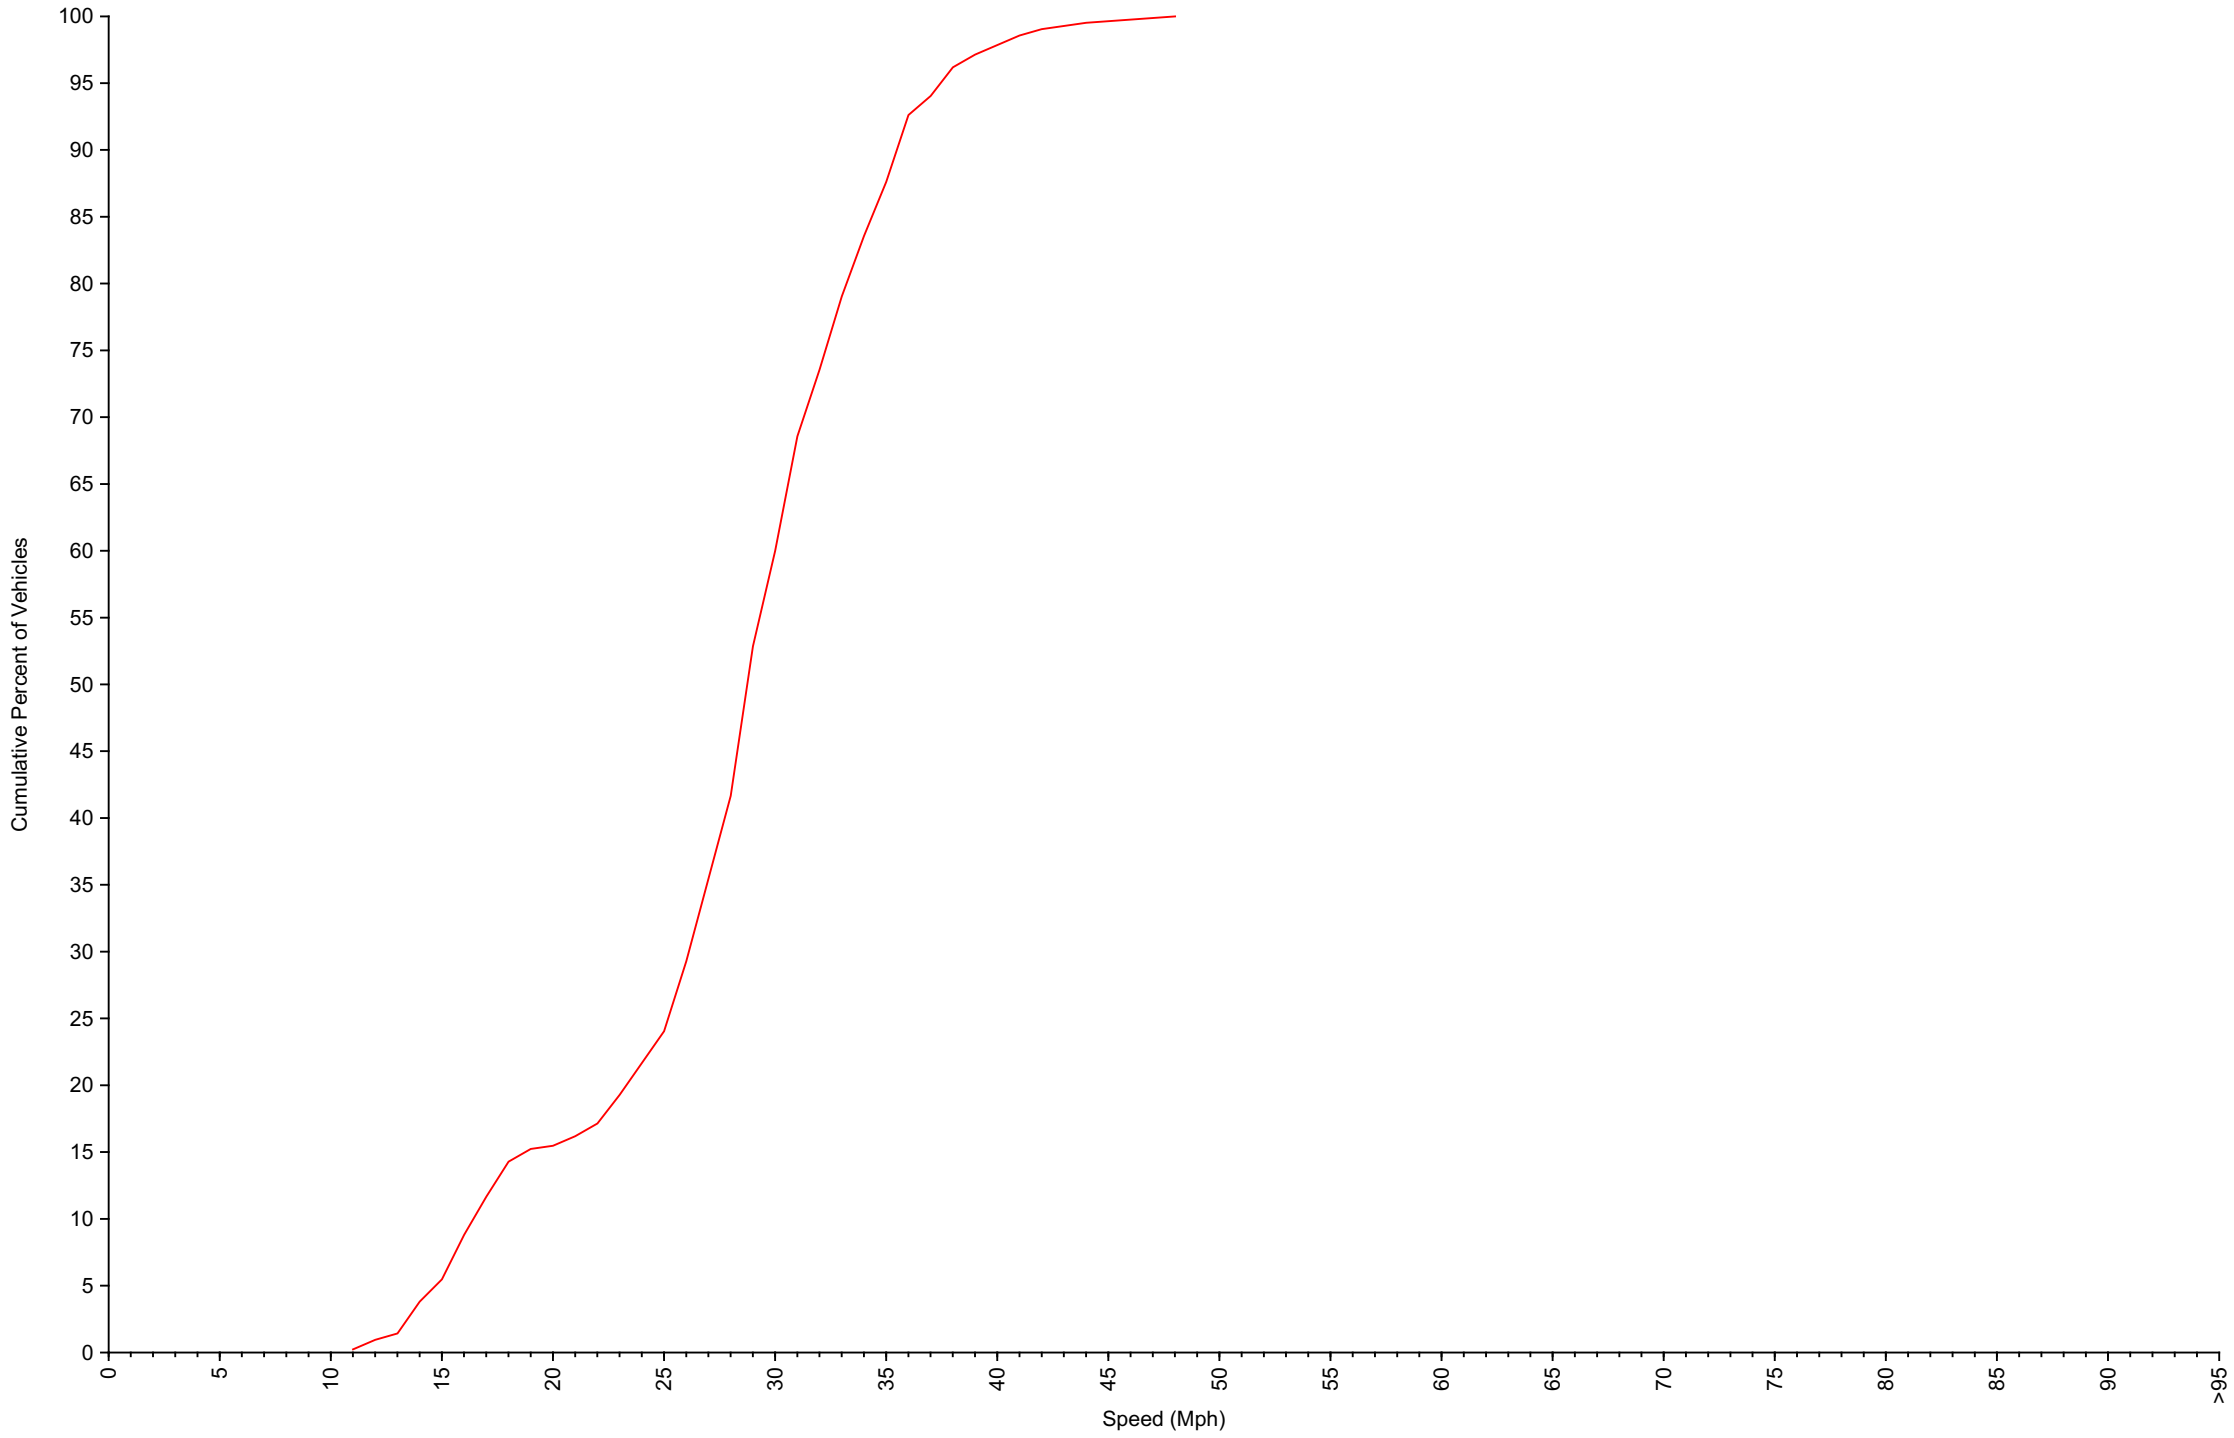

Cumulative Speed Distribution Curve

Daily Overview for Wed Nov 10 2021

Traffic Report

November - Kew Pendra

Daily Overview for Thu Nov 11 2021

Vehicle Speed Classes (Mph)

	<10	10 20	20 30	30 40	40 50	50 60	60 70	70 80	80 90	90 100	>100	Total	85th Percentile
00:00	0	0	0	1	1	0	0	0	0	0	0	2	37.7
01:00	0	0	0	0	0	0	0	0	0	0	0	0	0.0
02:00	0	0	0	0	0	0	0	0	0	0	0	0	0.0
03:00	0	0	0	0	0	0	0	0	0	0	0	0	0.0
04:00	0	1	0	0	0	0	0	0	0	0	0	1	15.2
05:00	0	0	0	0	1	0	0	0	0	0	0	1	43.4
06:00	0	1	3	3	0	0	0	0	0	0	0	7	30.9
07:00	0	10	6	10	2	0	0	0	0	0	0	28	34.8
08:00	0	14	15	33	4	0	0	0	0	0	0	66	35.6
09:00	0	9	23	18	1	0	0	0	0	0	0	51	32.7
10:00	0	6	12	26	4	0	0	0	0	0	0	48	35.6
11:00	0	4	19	16	3	0	0	0	0	0	0	42	35.9
12:00	0	9	14	21	2	0	0	0	0	0	0	46	36.4
13:00	0	4	18	15	2	0	0	0	0	0	0	39	33.6
14:00	0	5	19	17	2	1	0	0	0	0	0	44	35.4
15:00	0	7	28	32	3	0	0	0	0	0	0	70	33.7
16:00	0	2	24	27	2	0	0	0	0	0	0	55	35.4
17:00	0	6	13	15	0	0	0	0	0	0	0	34	33.6
18:00	0	7	10	7	2	0	0	0	0	0	0	26	35.1
19:00	0	5	8	17	2	0	0	0	0	0	0	32	36.2
20:00	0	1	5	8	0	0	0	0	0	0	0	14	33.8
21:00	0	0	0	3	0	0	0	0	0	0	0	3	35.8
22:00	0	0	2	1	1	0	0	0	0	0	0	4	36.2
23:00	0	0	0	0	0	0	0	0	0	0	0	0	0.0

AM Total	0	45	78	107	16	0	0	0	0	0	0		
PM Total	0	46	141	163	16	1	0	0	0	0	0		

Total	0	91	219	270	32	1	0	0	0	0	0		
Percent	0.00%	14.85%	35.73%	44.05%	5.22%	0.16%	0.00%	0.00%	0.00%	0.00%	0.00%		

Total Vehicles : 613
30th Percentile : 26.4 MPH
50th Percentile : 28.9 MPH
85th Percentile : 35.2 MPH
95th Percentile : 39.2 MPH
Average Speed : 28.9 MPH
Highest Speed : 50.5 MPH