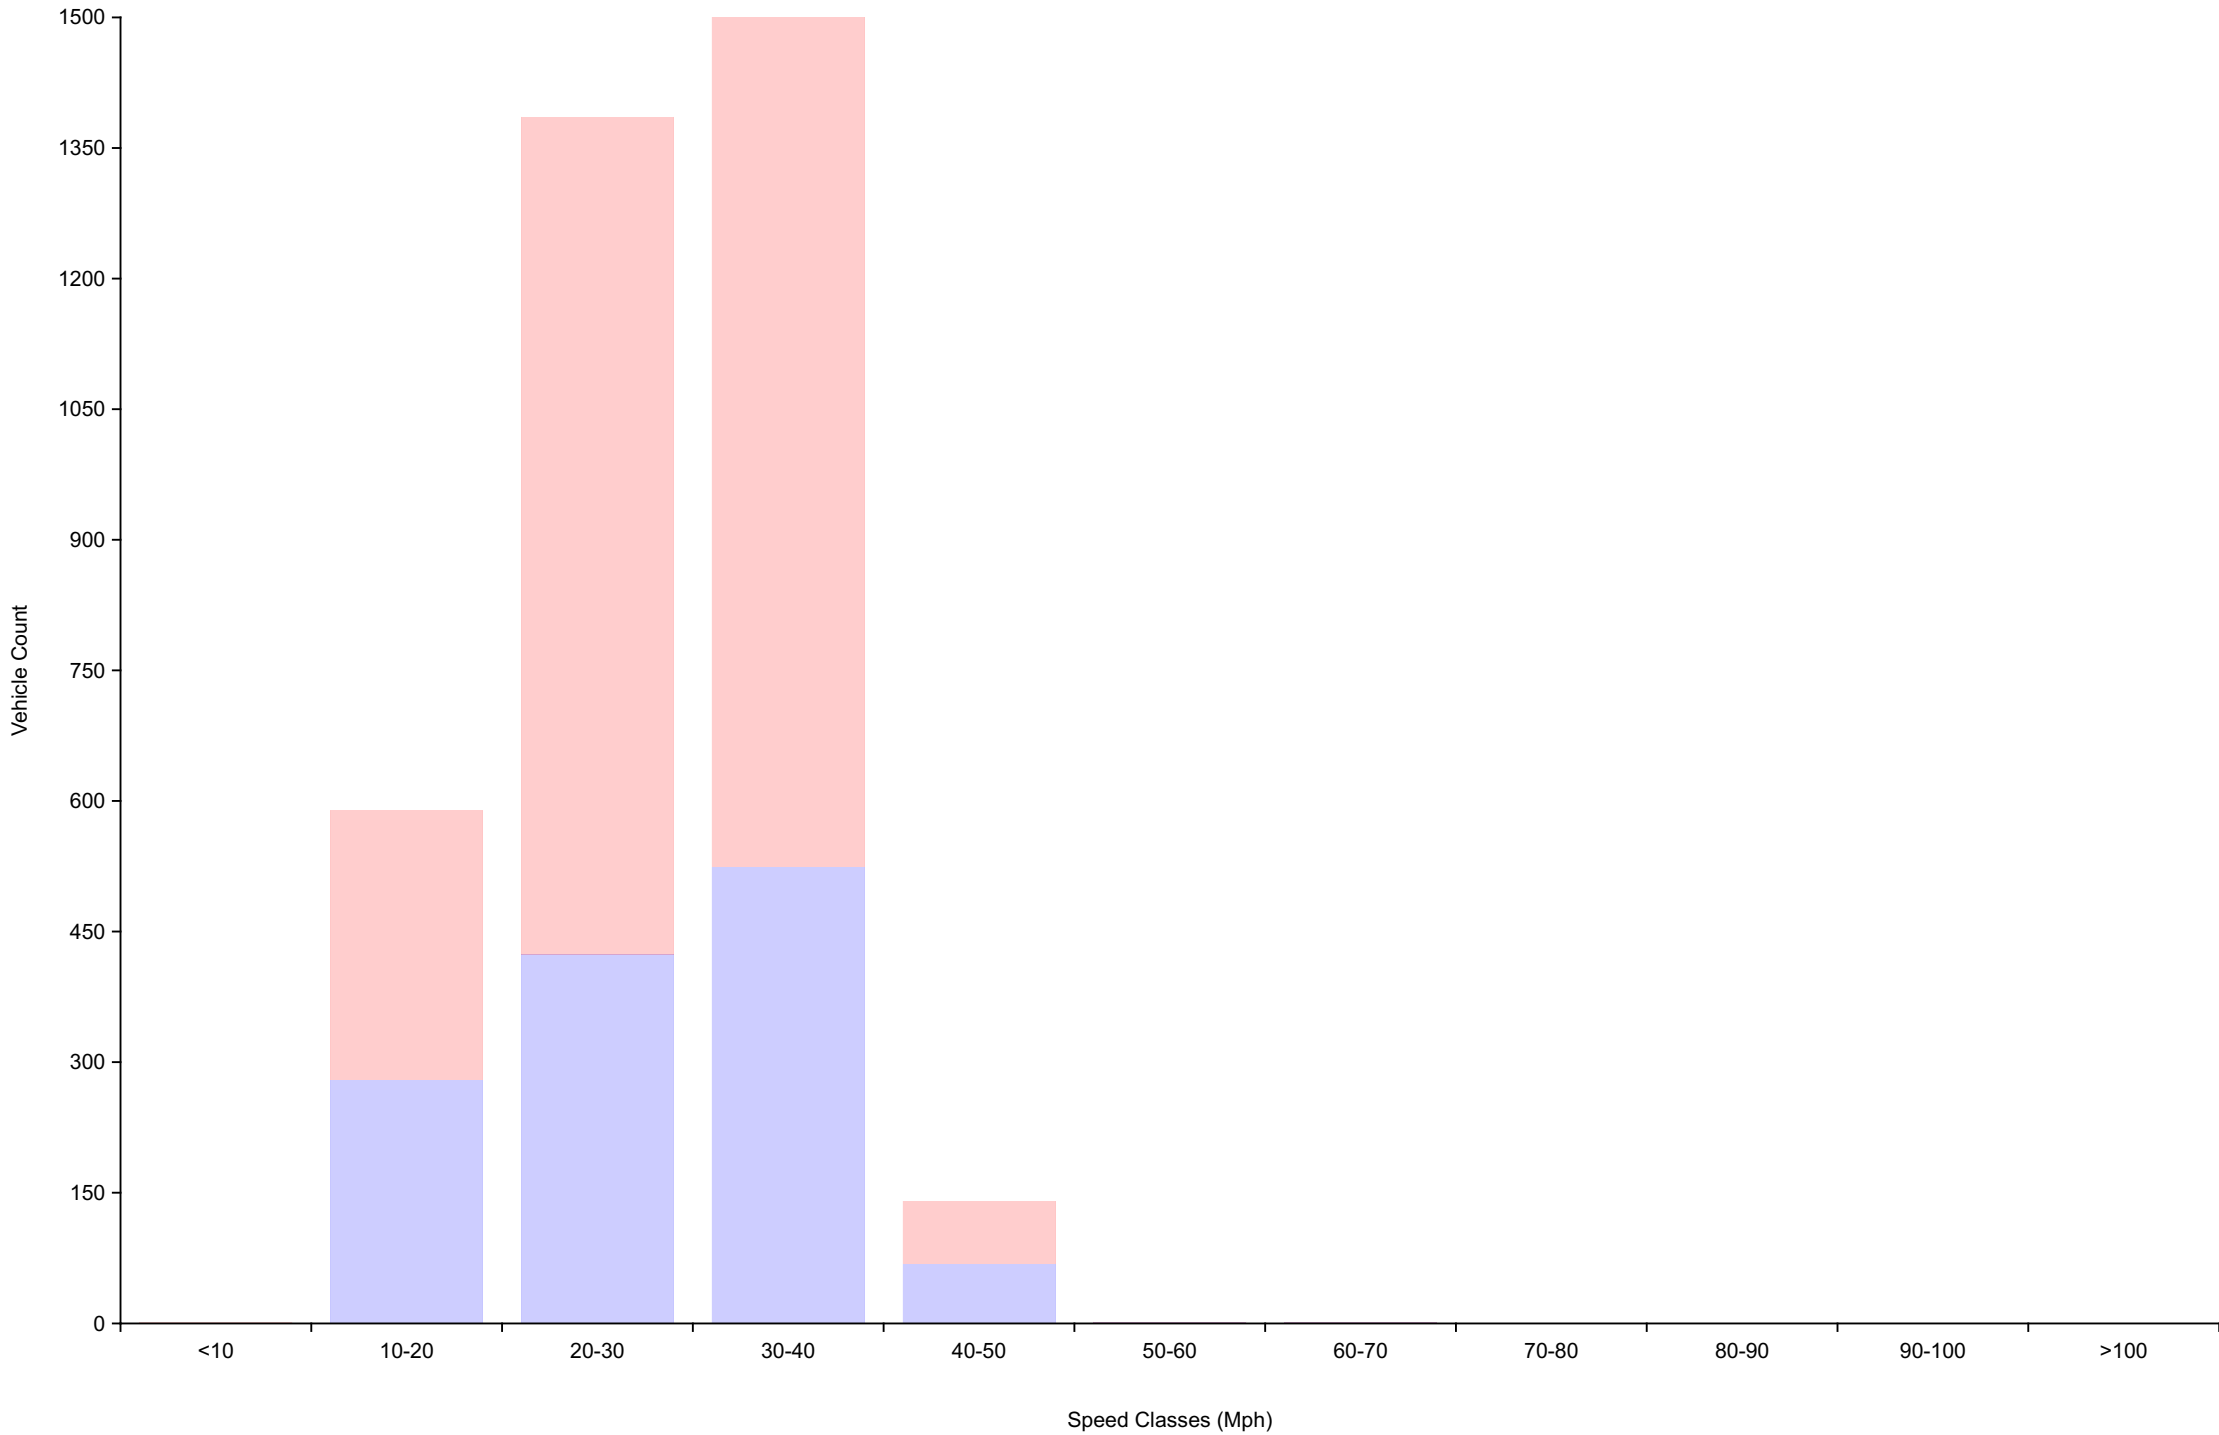

Average Speed By Hour
For week beginning Mon Nov 22 2021
(60 Minute Resolution)

Vehicle Counts By Speed Class
For week beginning Mon Nov 15 2021