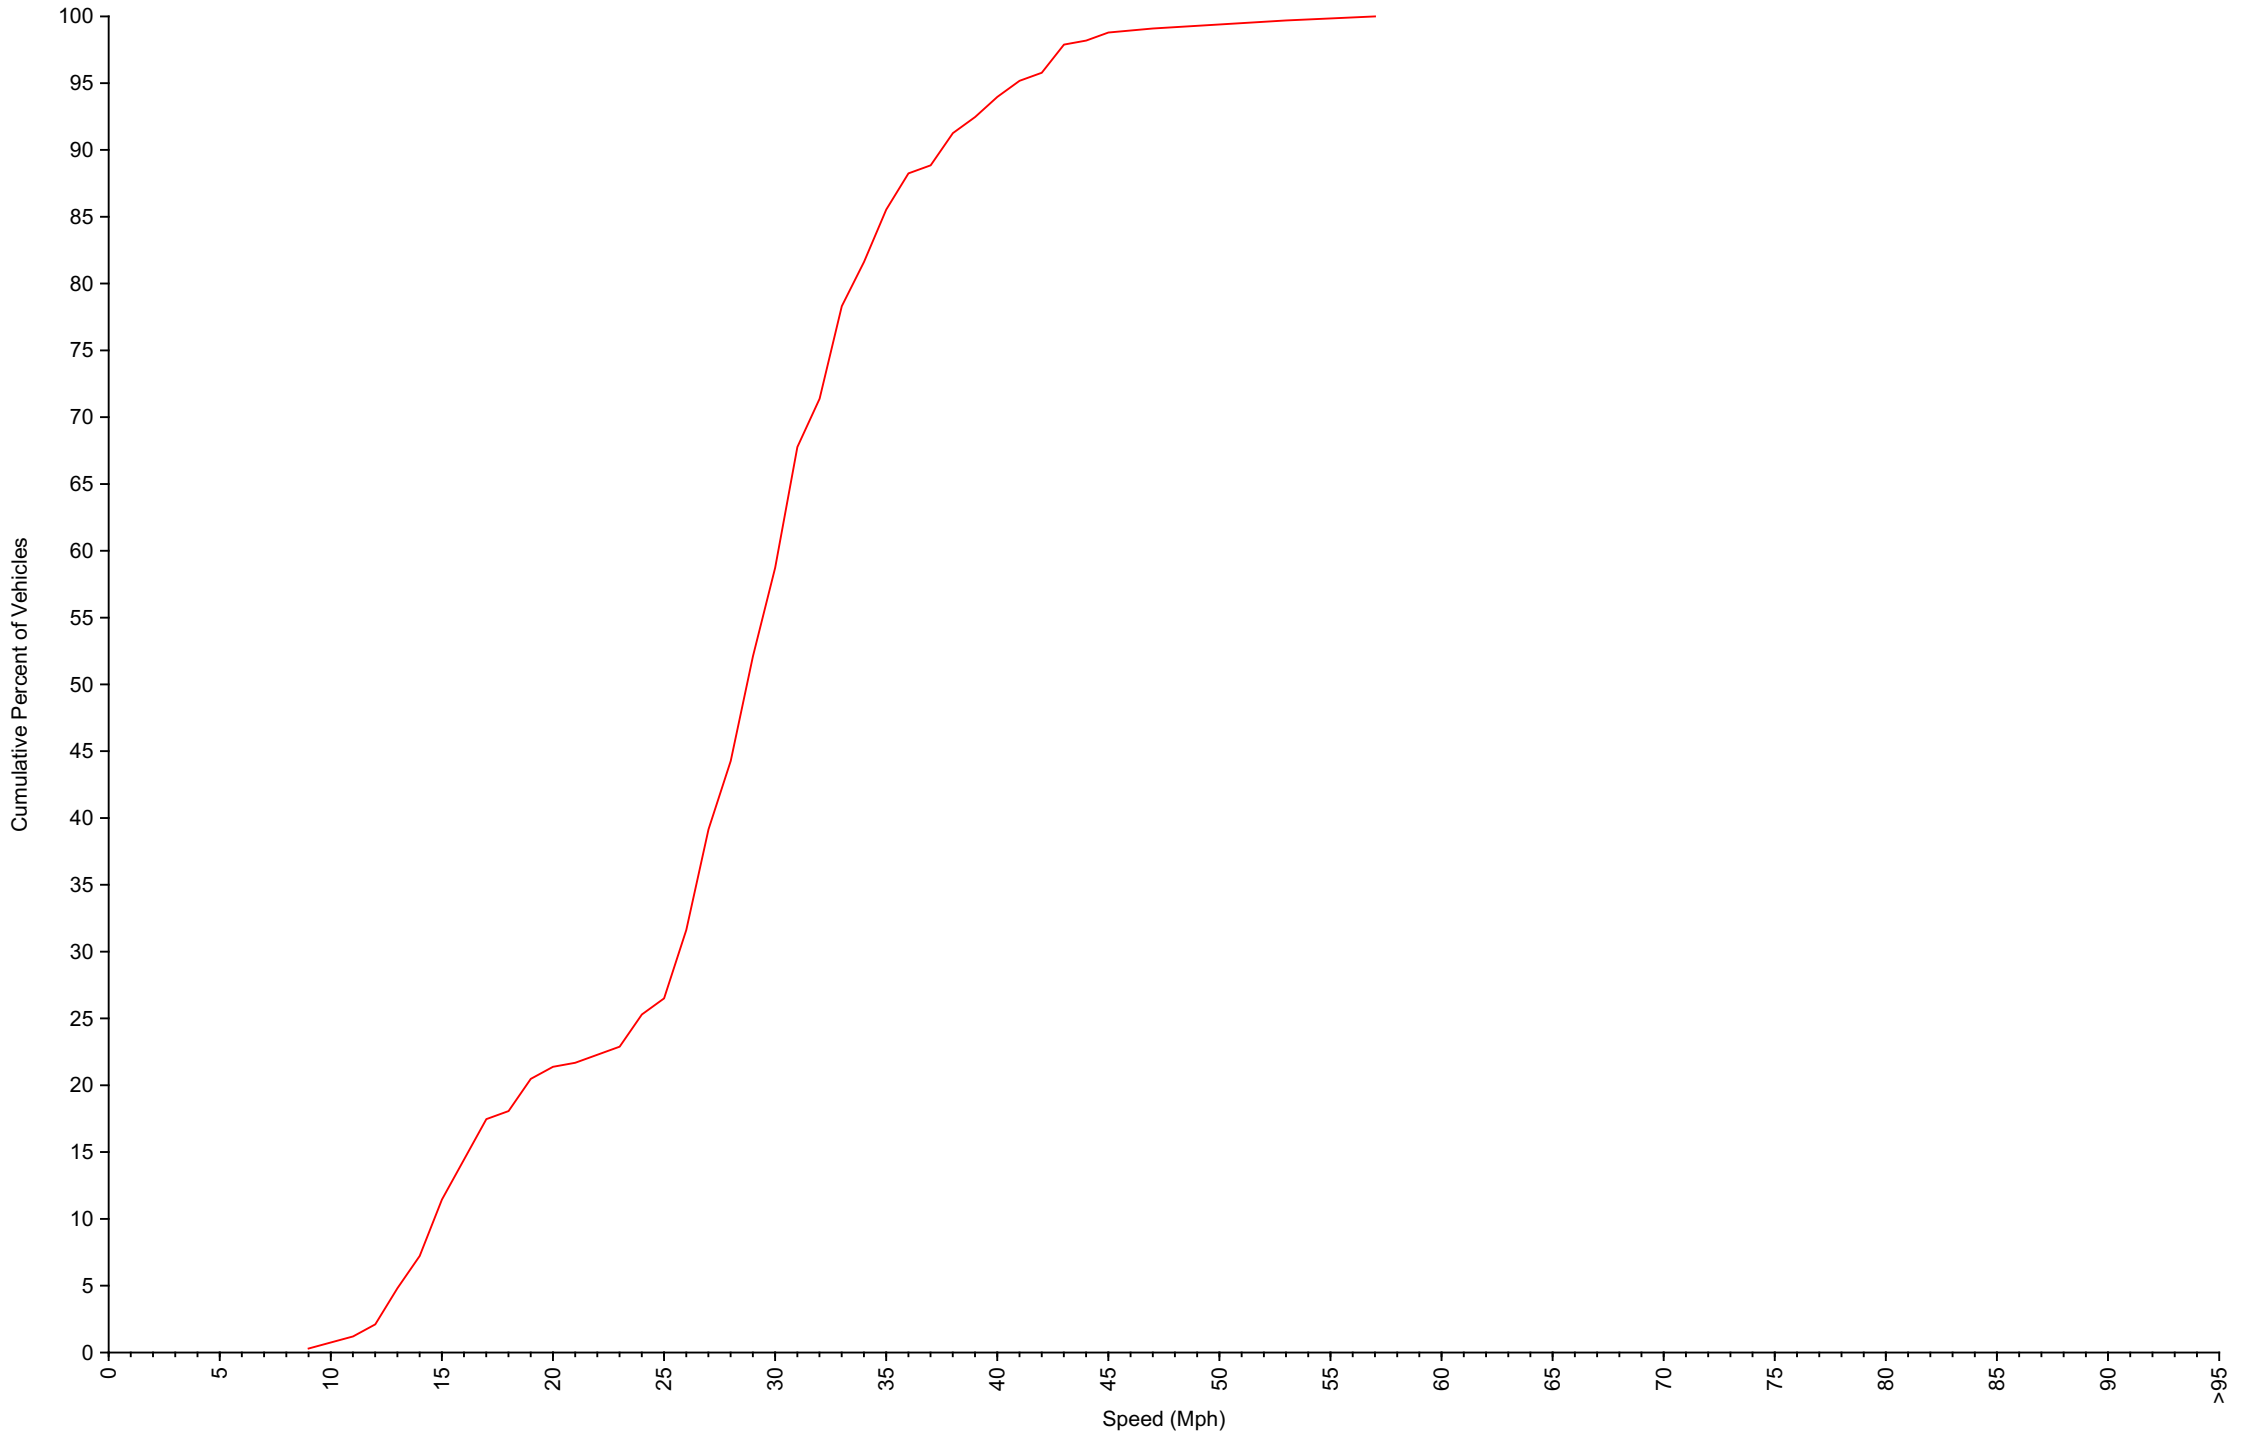

Cumulative Speed Distribution Curve

Daily Overview for Sun Nov 28 2021

Traffic Report

November - Kew Pendra

Daily Overview for Mon Nov 29 2021

Vehicle Speed Classes (Mph)

	<10	10 20	20 30	30 40	40 50	50 60	60 70	70 80	80 90	90 100	>100	Total	85th Percentile
00:00	0	0	0	0	0	0	0	0	0	0	0	0	0.0
01:00	0	0	0	0	0	0	0	0	0	0	0	0	0.0
02:00	0	0	0	0	0	0	0	0	0	0	0	0	0.0
03:00	0	1	0	0	0	0	0	0	0	0	0	1	13.6
04:00	0	0	0	0	0	0	0	0	0	0	0	0	0.0
05:00	0	0	0	0	1	0	0	0	0	0	0	1	41.0
06:00	0	0	0	4	0	0	0	0	0	0	0	4	36.8
07:00	0	7	6	10	5	0	0	0	0	0	0	28	38.8
08:00	0	7	15	21	3	0	0	0	0	0	0	46	35.1
09:00	0	12	15	24	5	0	0	0	0	0	0	56	35.7
10:00	0	5	14	23	0	0	0	0	0	0	0	42	35.6
11:00	0	4	18	20	0	0	0	0	0	0	0	42	33.7
12:00	0	6	18	16	2	0	0	0	0	0	0	42	33.4
13:00	1	6	17	15	1	0	0	0	0	0	0	40	33.3
14:00	0	5	8	19	3	0	0	0	0	0	0	35	35.7
15:00	0	3	29	20	2	0	0	0	0	0	0	54	34.0
16:00	0	1	23	30	5	0	0	0	0	0	0	59	37.7
17:00	0	2	14	11	1	0	0	0	0	0	0	28	33.4
18:00	0	3	4	9	2	0	0	0	0	0	0	18	36.6
19:00	0	3	3	3	0	0	0	0	0	0	0	9	30.6
20:00	0	0	3	4	0	0	0	0	0	0	0	7	33.9
21:00	0	0	3	2	0	0	0	0	0	0	0	5	32.5
22:00	0	2	0	0	0	0	0	0	0	0	0	2	15.5
23:00	0	0	0	3	0	0	0	0	0	0	0	3	32.5
AM Total	0	36	68	102	14	0	0	0	0	0	0		
PM Total	1	31	122	132	16	0	0	0	0	0	0		

Total	1	67	190	234	30	0	0	0	0	0	0		
Percent	0.19%	12.84%	36.40%	44.83%	5.75%	0.00%	0.00%	0.00%	0.00%	0.00%	0.00%		

Total Vehicles : 522
30th Percentile : 26.3 MPH
50th Percentile : 29.1 MPH
85th Percentile : 35.4 MPH
95th Percentile : 39.4 MPH
Average Speed : 28.9 MPH
Highest Speed : 45.9 MPH