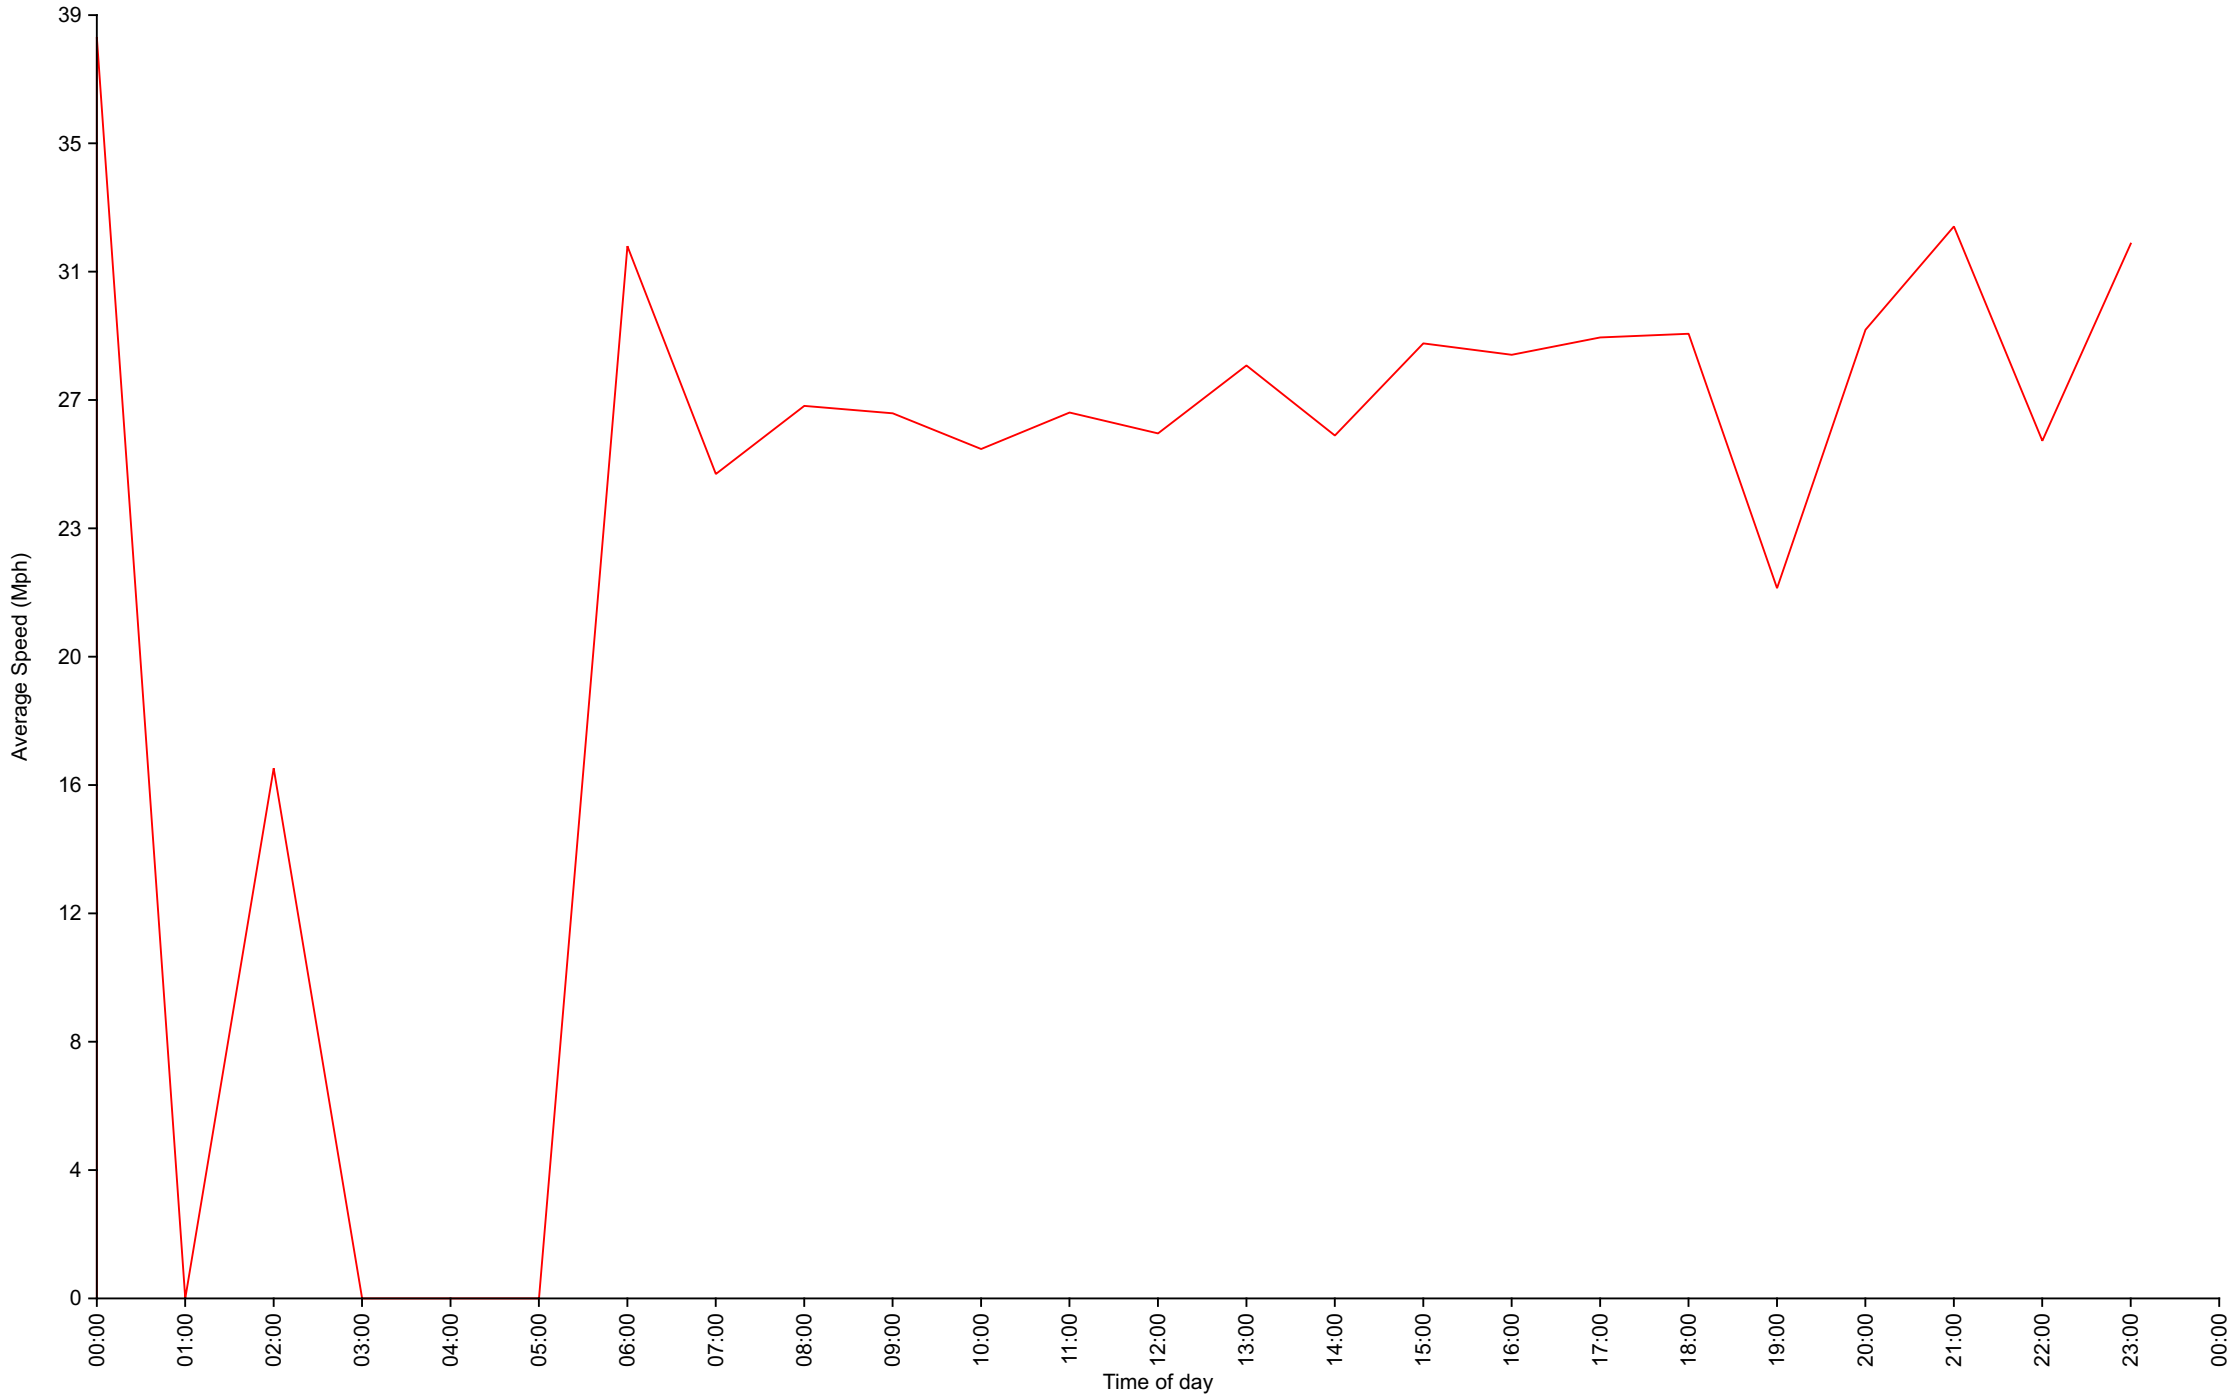

Average Speed By Hour

Daily Overview for Sat Nov 13 2021

(60 Minute Resolution)