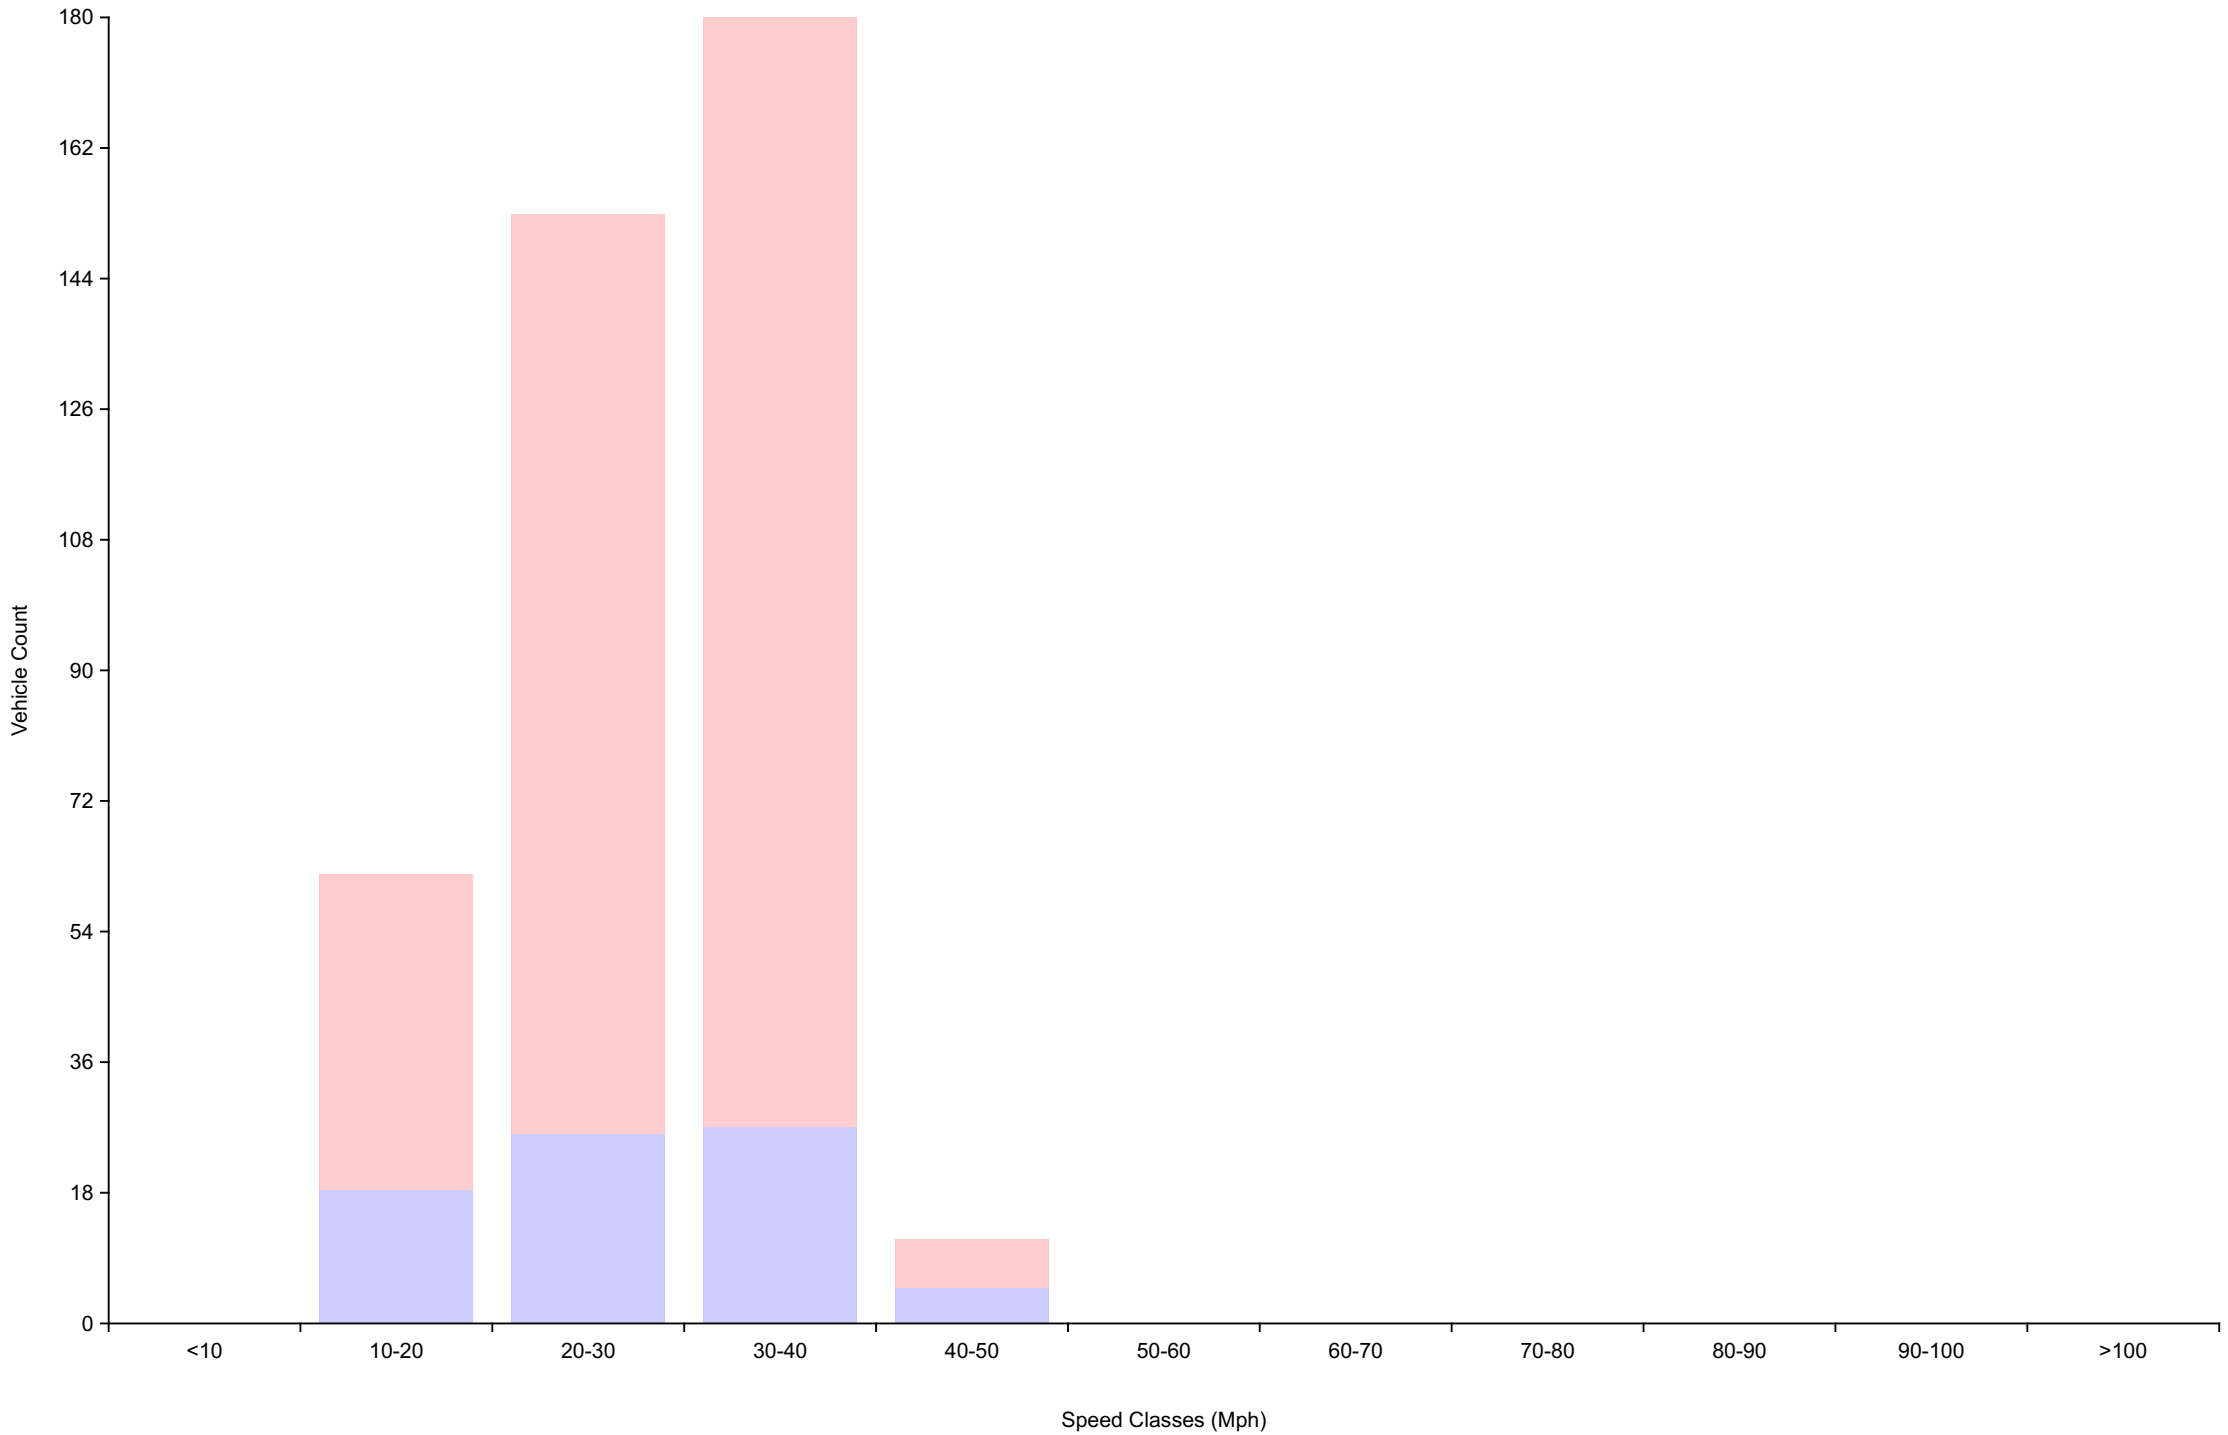

Vehicle Counts By Speed Class

Daily Overview for Wed Nov 10 2021