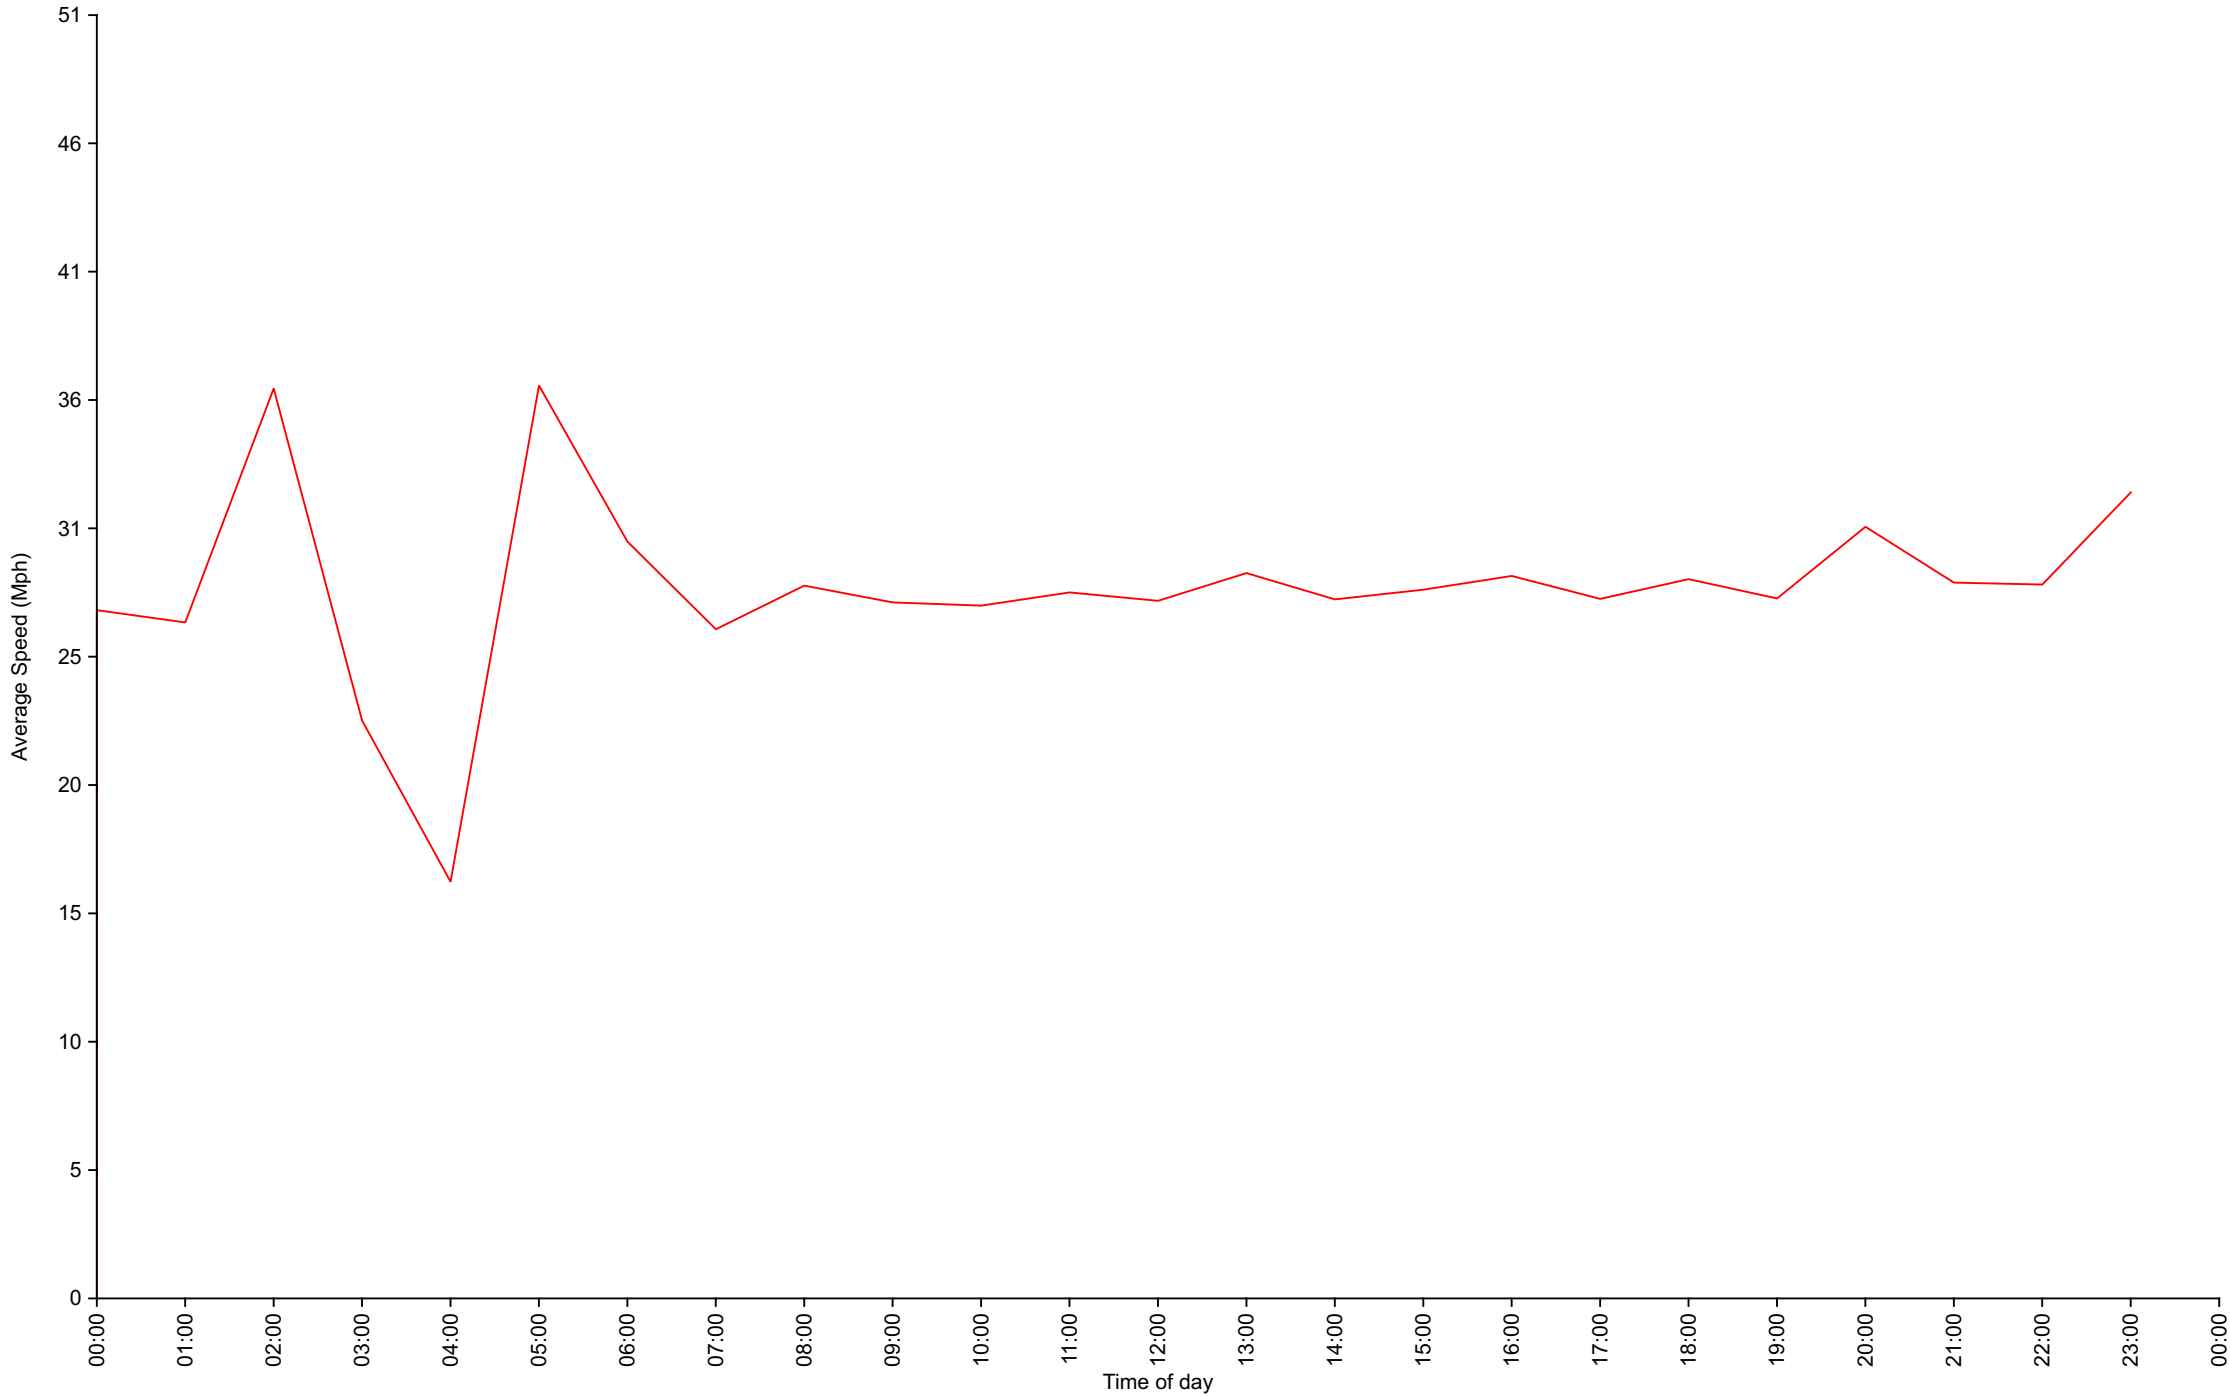

Vehicle Counts By Speed Class
For week beginning Mon Nov 15 2021

Average Speed By Hour

For week beginning Mon Nov 15 2021
(60 Minute Resolution)