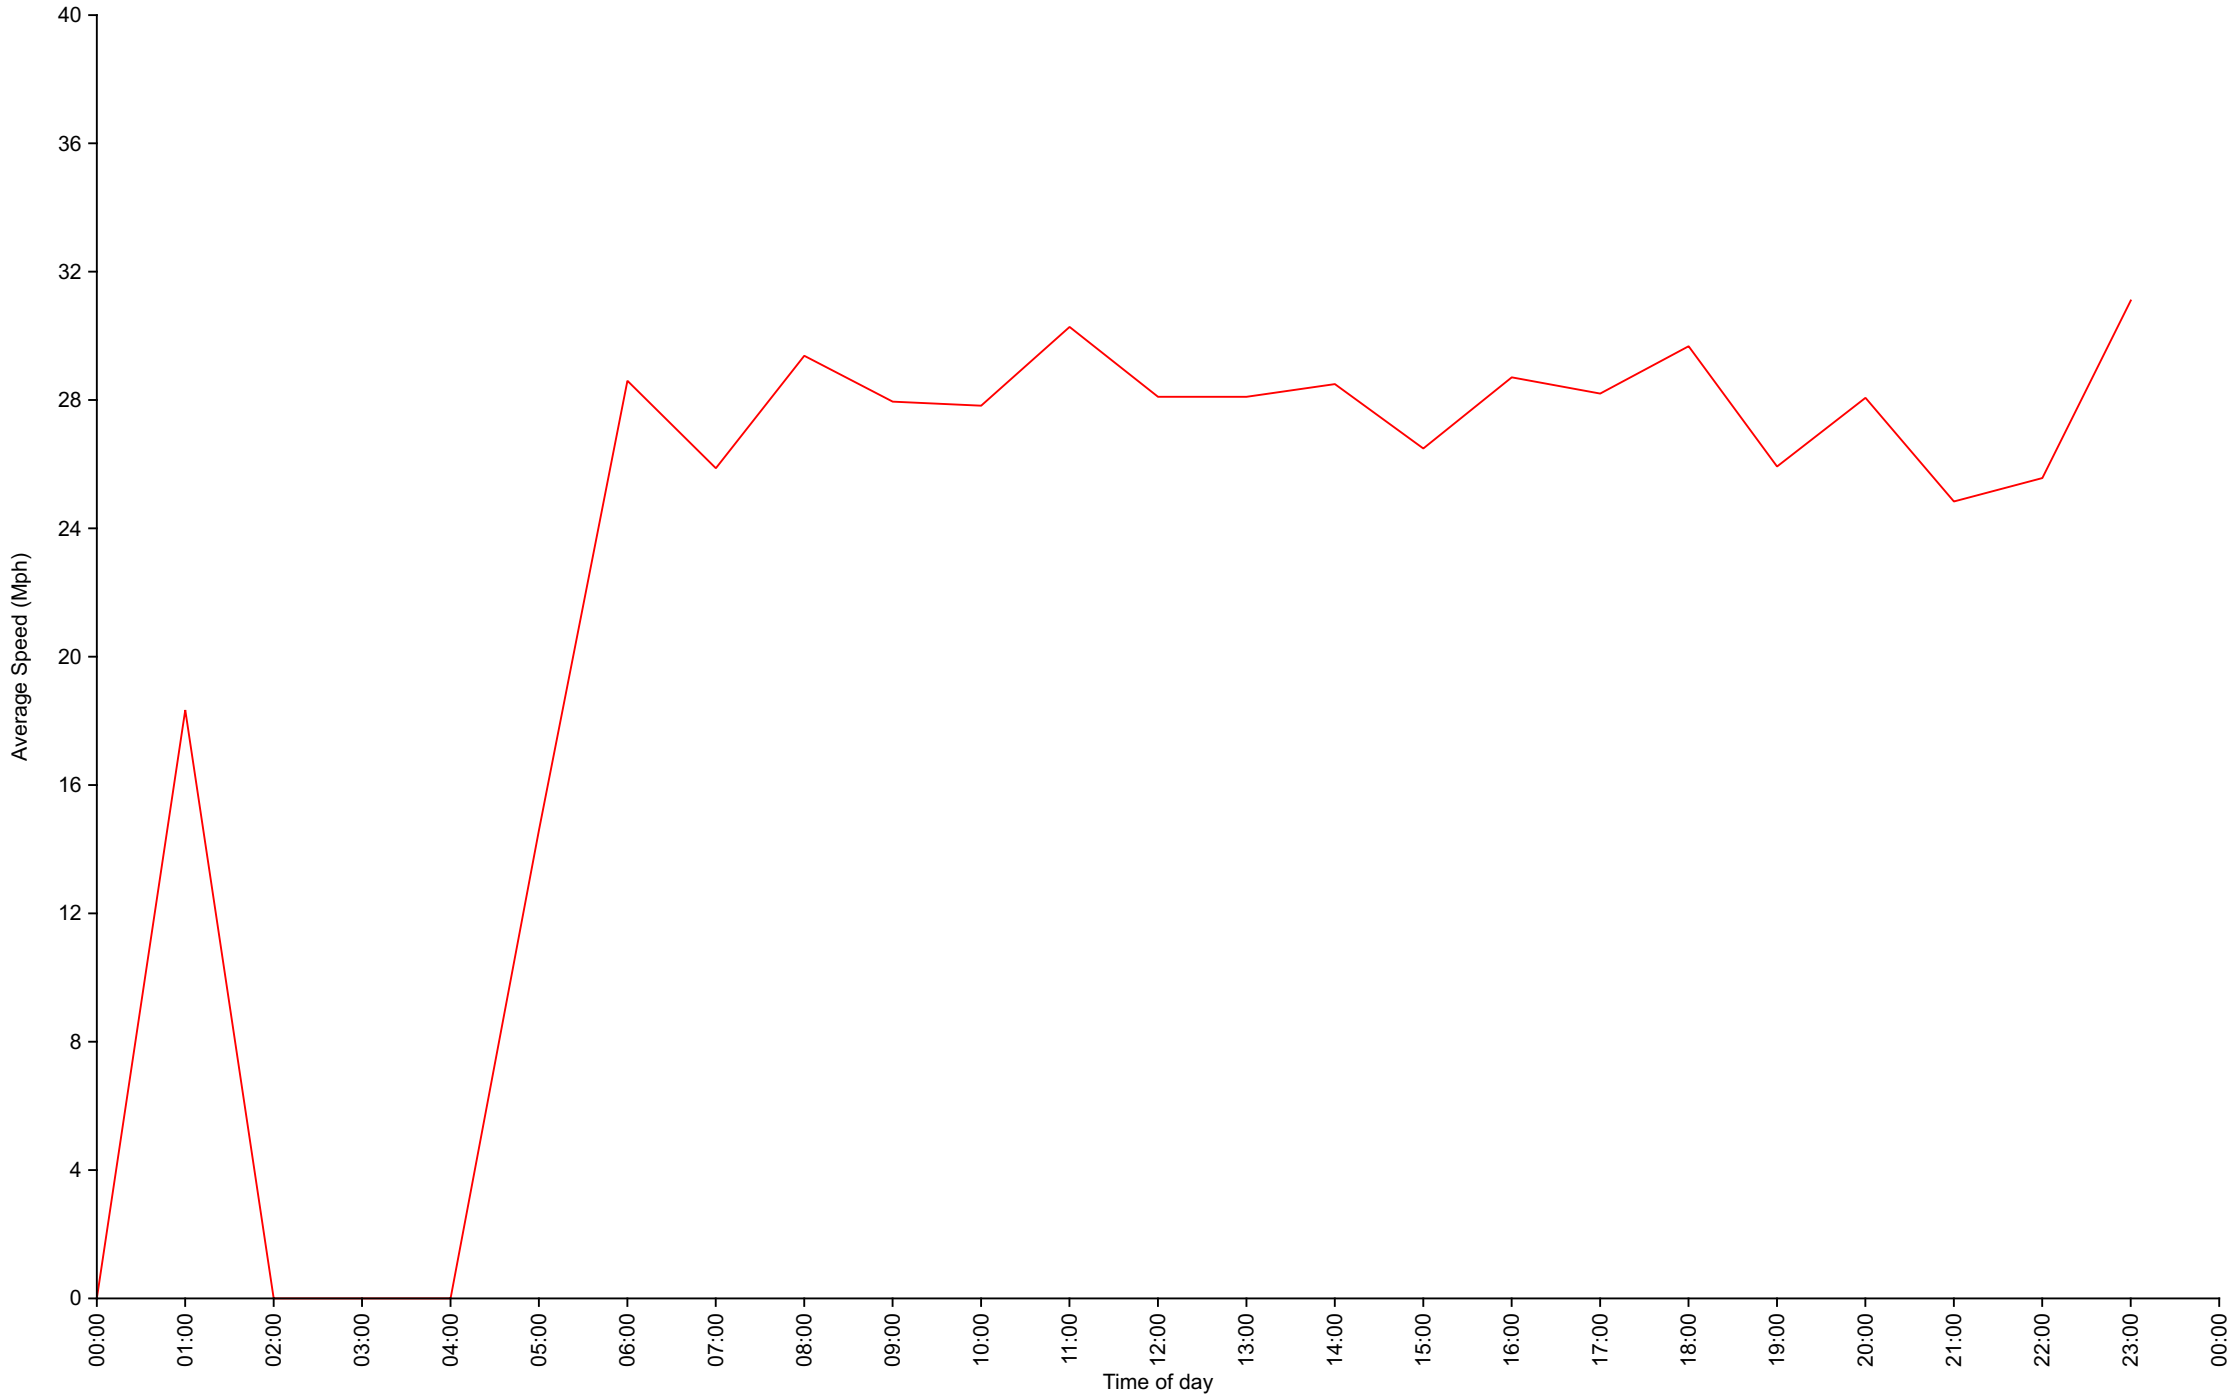

Vehicle Counts By Hour

Daily Overview for Tue Nov 23 2021

(60 Minute Resolution)

Vehicle Counts By Speed Class

Daily Overview for Tue Nov 23 2021

Average Speed By Hour

Daily Overview for Tue Nov 23 2021

(60 Minute Resolution)