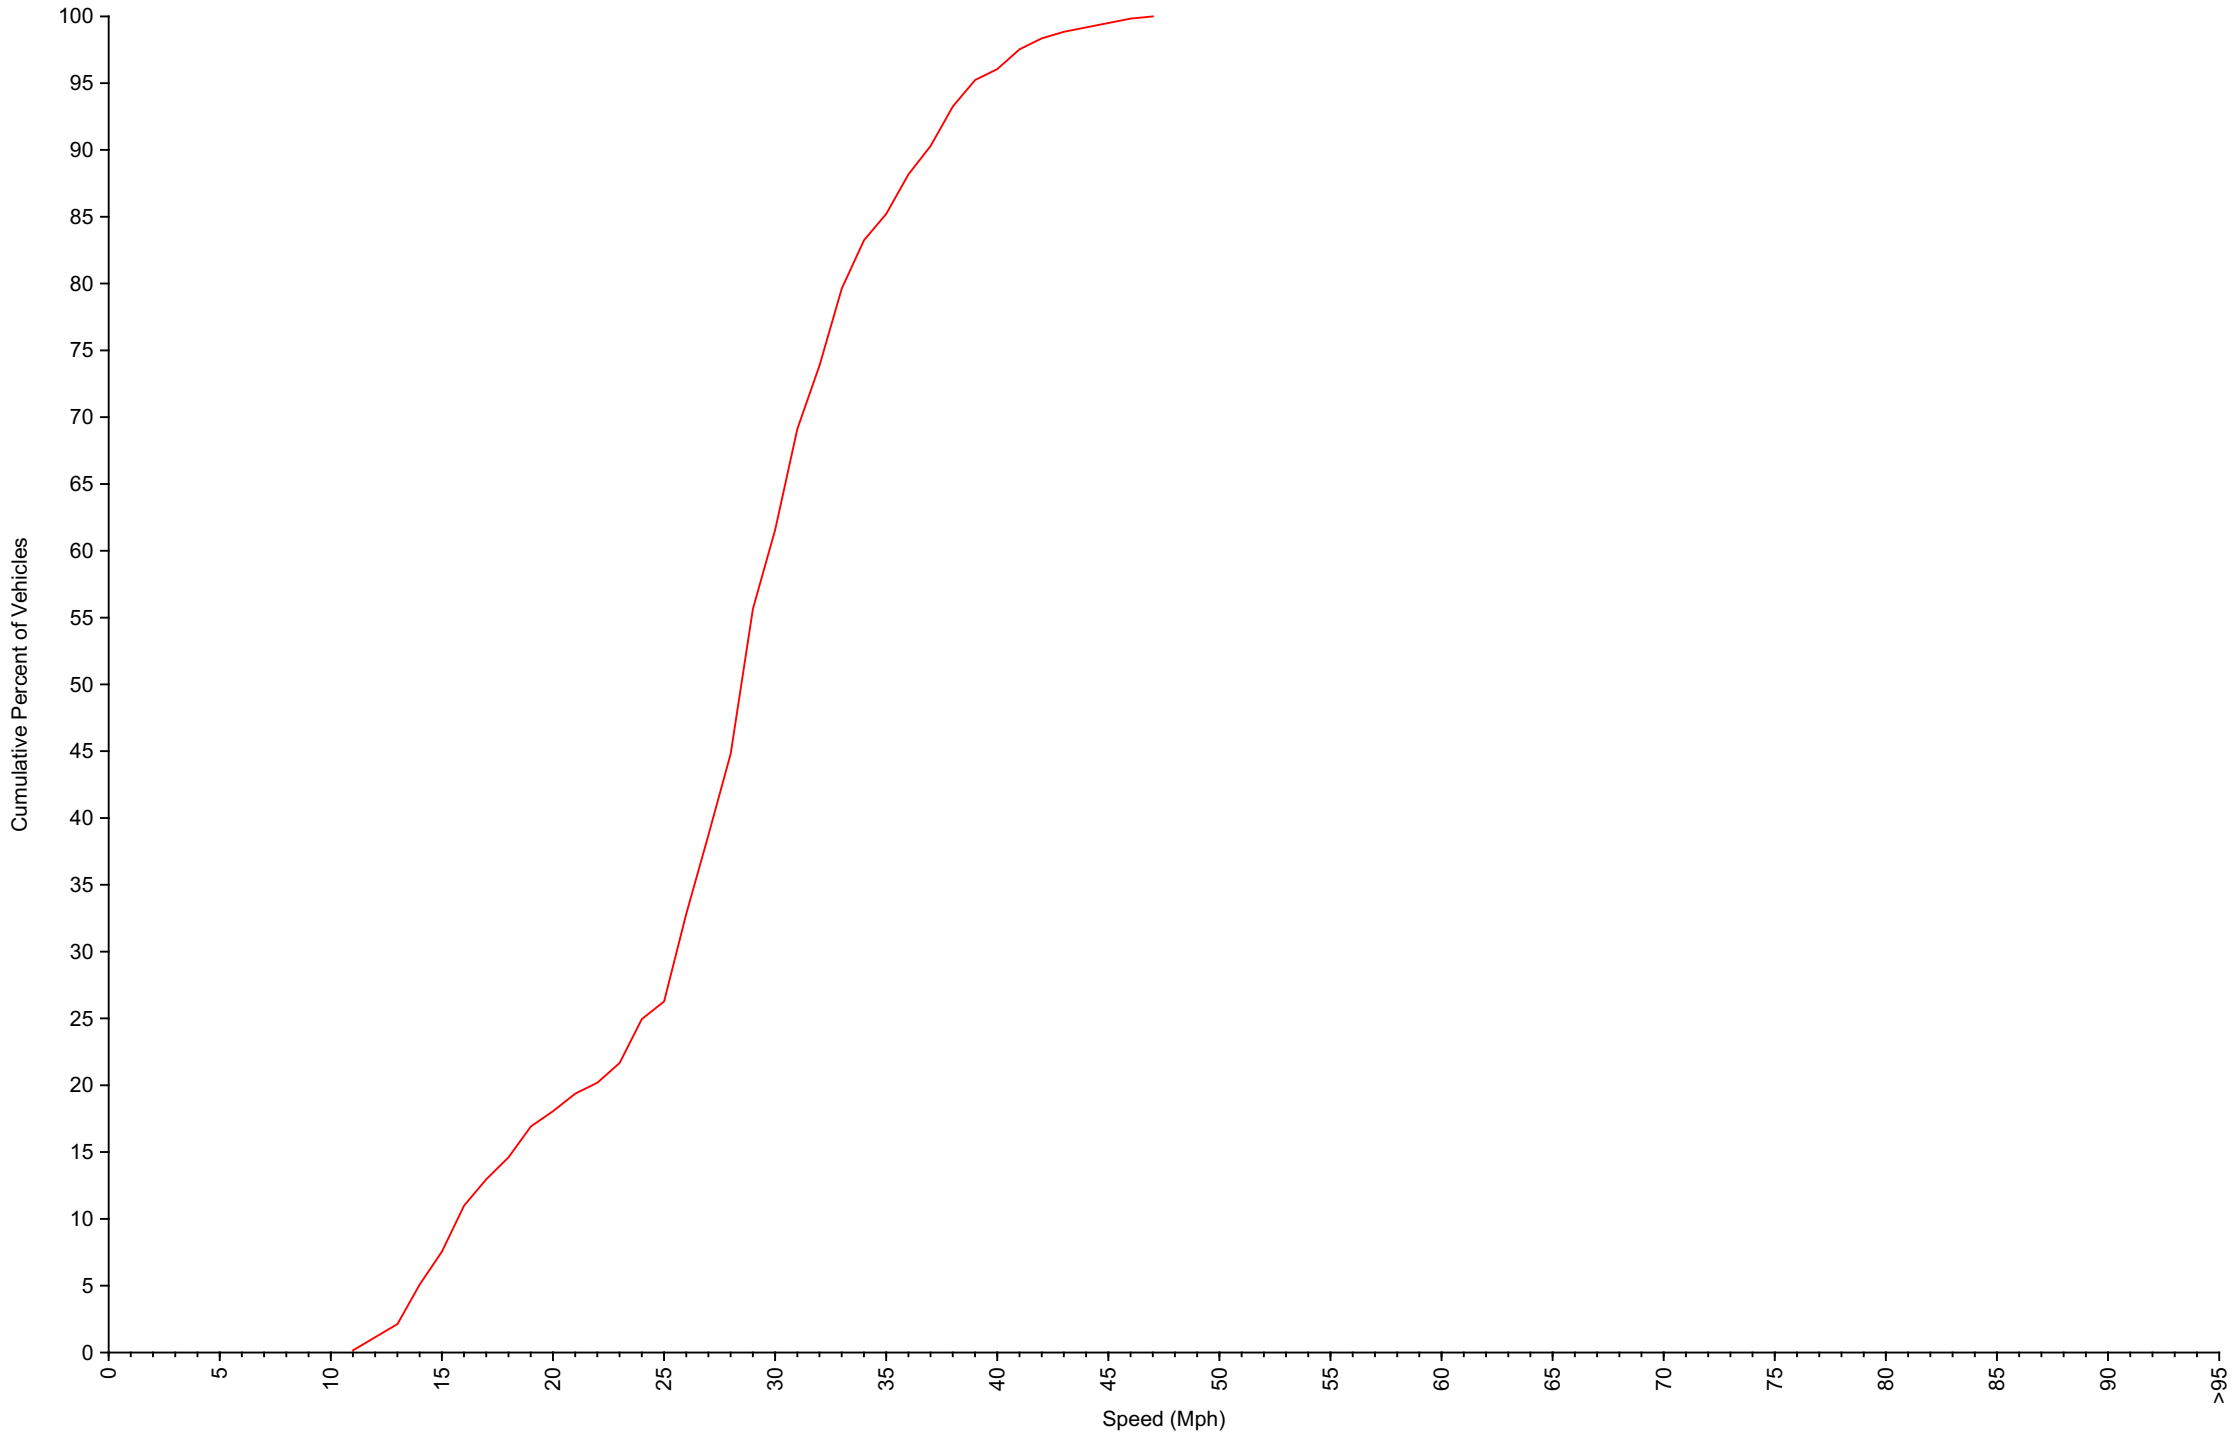

Cumulative Speed Distribution Curve

Daily Overview for Fri Nov 19 2021

Traffic Report

November - Kew Pendra

Daily Overview for Sat Nov 20 2021

Vehicle Speed Classes (Mph)

	<10	10 20	20 30	30 40	40 50	50 60	60 70	70 80	80 90	90 100	>100	Total	85th Percentile
00:00	0	0	2	2	0	0	0	0	0	0	0	4	34.2
01:00	0	0	0	0	0	0	0	0	0	0	0	0	0.0
02:00	0	0	0	1	0	0	0	0	0	0	0	1	34.5
03:00	0	1	0	0	0	0	0	0	0	0	0	1	16.3
04:00	0	0	0	0	0	0	0	0	0	0	0	0	0.0
05:00	0	0	1	0	0	0	0	0	0	0	0	1	24.4
06:00	0	1	1	0	0	0	1	0	0	0	0	3	44.3
07:00	0	7	2	2	2	0	0	0	0	0	0	13	35.1
08:00	0	6	11	15	2	0	0	0	0	0	0	34	35.4
09:00	0	7	11	22	3	0	0	0	0	0	0	43	33.8
10:00	0	5	19	14	1	0	0	0	0	0	0	39	31.1
11:00	0	9	12	22	3	0	0	0	0	0	0	46	33.8
12:00	0	8	29	4	0	0	0	0	0	0	0	41	28.7
13:00	0	9	14	20	2	0	0	0	0	0	0	45	34.6
14:00	0	6	18	14	1	0	0	0	0	0	0	39	30.8
15:00	0	4	31	28	1	0	0	0	0	0	0	64	32.4
16:00	0	7	19	13	0	0	0	0	0	0	0	39	32.0
17:00	0	4	20	16	1	0	0	0	0	0	0	41	32.9
18:00	0	4	9	12	1	1	0	0	0	0	0	27	35.9
19:00	0	3	10	5	0	0	0	0	0	0	0	18	31.3
20:00	0	1	5	4	3	0	0	0	0	0	0	13	40.1
21:00	0	1	2	6	1	0	0	0	0	0	0	10	35.5
22:00	0	1	3	5	0	0	0	0	0	0	0	9	32.3
23:00	0	0	1	3	0	0	0	0	0	0	0	4	35.0
AM Total	0	36	59	78	11	0	1	0	0	0	0		
PM Total	0	48	161	130	10	1	0	0	0	0	0		
Total	0	84	220	208	21	1	1	0	0	0	0		
Percent	0.00%	15.70%	41.12%	38.88%	3.93%	0.19%	0.19%	0.00%	0.00%	0.00%	0.00%		

Total Vehicles : 535
30th Percentile : 25.5 MPH
50th Percentile : 28.3 MPH
85th Percentile : 33.6 MPH
95th Percentile : 38.4 MPH
Average Speed : 28.0 MPH
Highest Speed : 59.6 MPH