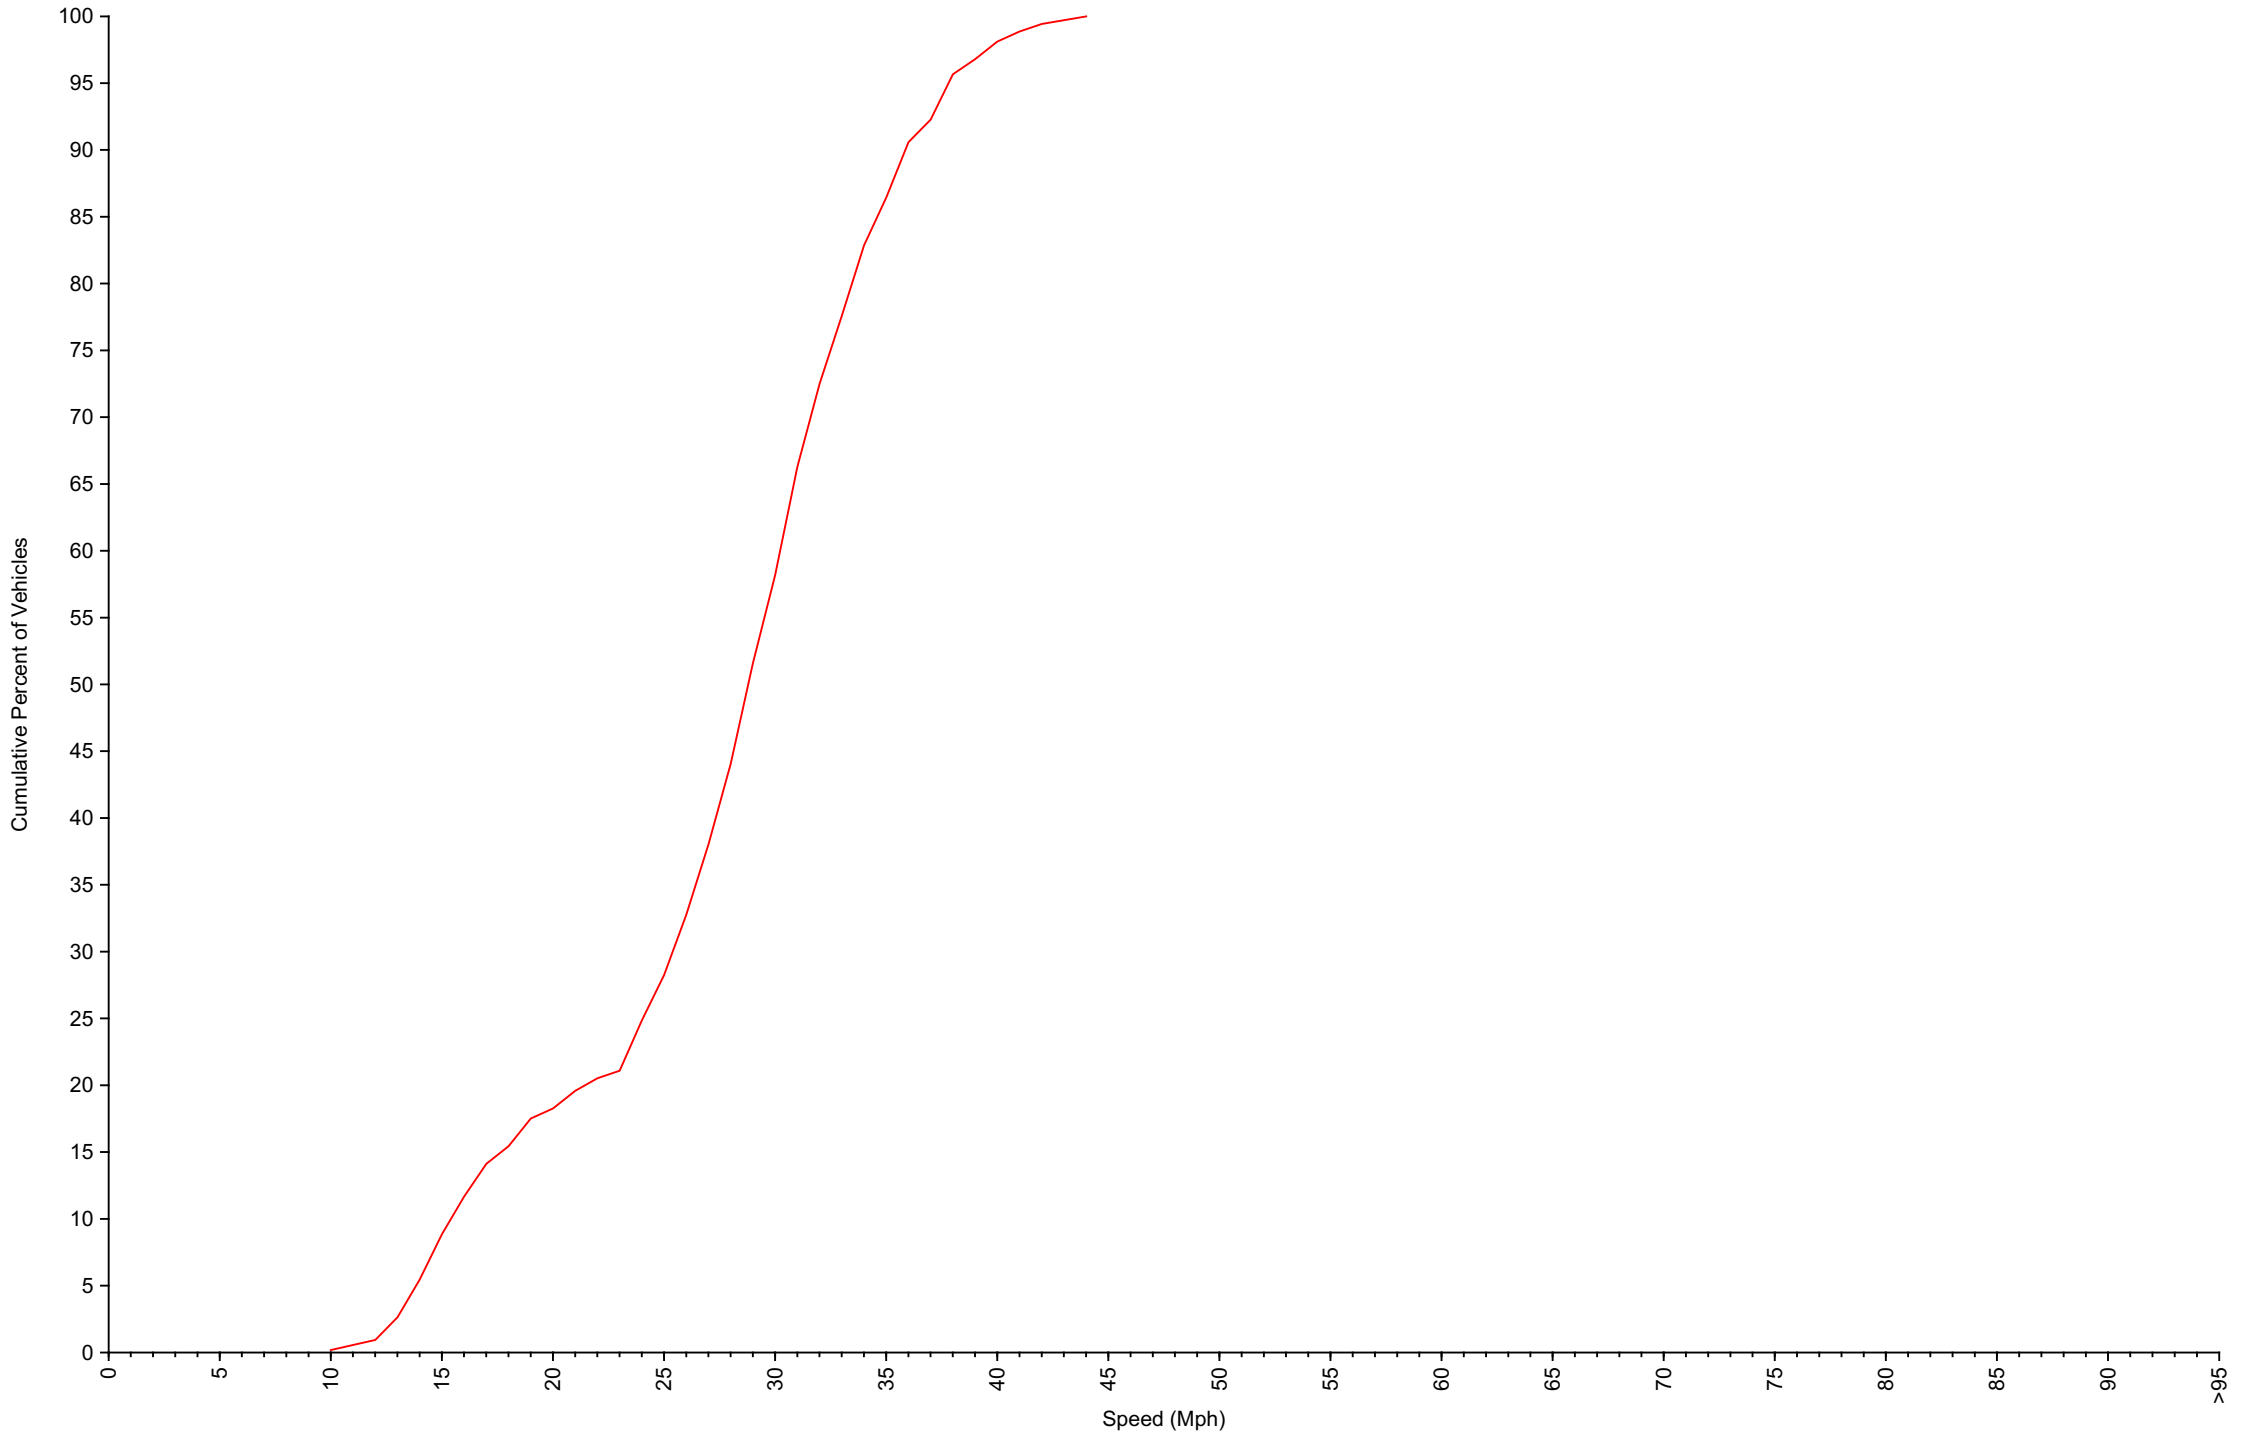

Cumulative Speed Distribution Curve

Daily Overview for Mon Nov 8 2021

Traffic Report

November - Kew Pendra

Daily Overview for Tue Nov 9 2021

Vehicle Speed Classes (Mph)

	<10	10 20	20 30	30 40	40 50	50 60	60 70	70 80	80 90	90 100	>100	Total	85th Percentile
00:00	0	0	0	1	0	0	0	0	0	0	0	1	33.1
01:00	0	0	0	0	0	0	0	0	0	0	0	0	0.0
02:00	0	1	0	0	0	0	0	0	0	0	0	1	14.7
03:00	0	1	0	0	0	0	0	0	0	0	0	1	17.8
04:00	0	0	0	0	0	0	0	0	0	0	0	0	0.0
05:00	0	1	0	0	0	0	0	0	0	0	0	1	13.8
06:00	0	1	1	2	2	0	0	0	0	0	0	6	40.2
07:00	0	13	11	12	3	0	0	0	0	0	0	39	34.1
08:00	0	8	12	32	3	0	0	0	0	0	0	55	35.9
09:00	0	13	16	22	1	0	0	0	0	0	0	52	34.7
10:00	0	3	13	15	0	0	0	0	0	0	0	31	32.8
11:00	0	1	18	20	2	0	0	0	0	0	0	41	33.0
12:00	0	4	16	19	2	0	0	0	0	0	0	41	33.4
13:00	0	2	19	21	3	0	0	0	0	0	0	45	33.6
14:00	0	7	24	29	3	1	0	0	0	0	0	64	34.8
15:00	0	4	27	31	3	0	0	0	0	0	0	65	35.3
16:00	0	4	3	3	0	0	0	0	0	0	0	10	30.3
17:00	0	0	4	2	1	0	0	0	0	0	0	7	33.8
18:00	0	2	1	2	0	0	0	0	0	0	0	5	32.0
19:00	0	0	0	0	0	0	0	0	0	0	0	0	0.0
20:00	0	0	1	0	0	0	0	0	0	0	0	1	28.4
21:00	0	0	1	0	0	0	0	0	0	0	0	1	22.9
22:00	0	1	0	1	0	0	0	0	0	0	0	2	24.6
23:00	0	0	0	0	0	0	0	0	0	0	0	0	0.0

AM Total	0	42	71	104	11	0	0	0	0	0	0		
PM Total	0	24	96	108	12	1	0	0	0	0	0		

Total	0	66	167	212	23	1	0	0	0	0	0		
Percent	0.00%	14.07%	35.61%	45.20%	4.90%	0.21%	0.00%	0.00%	0.00%	0.00%	0.00%		

Total Vehicles : 469
30th Percentile : 26.2 MPH
50th Percentile : 29.1 MPH
85th Percentile : 34.5 MPH
95th Percentile : 39.1 MPH
Average Speed : 28.6 MPH
Highest Speed : 52.4 MPH